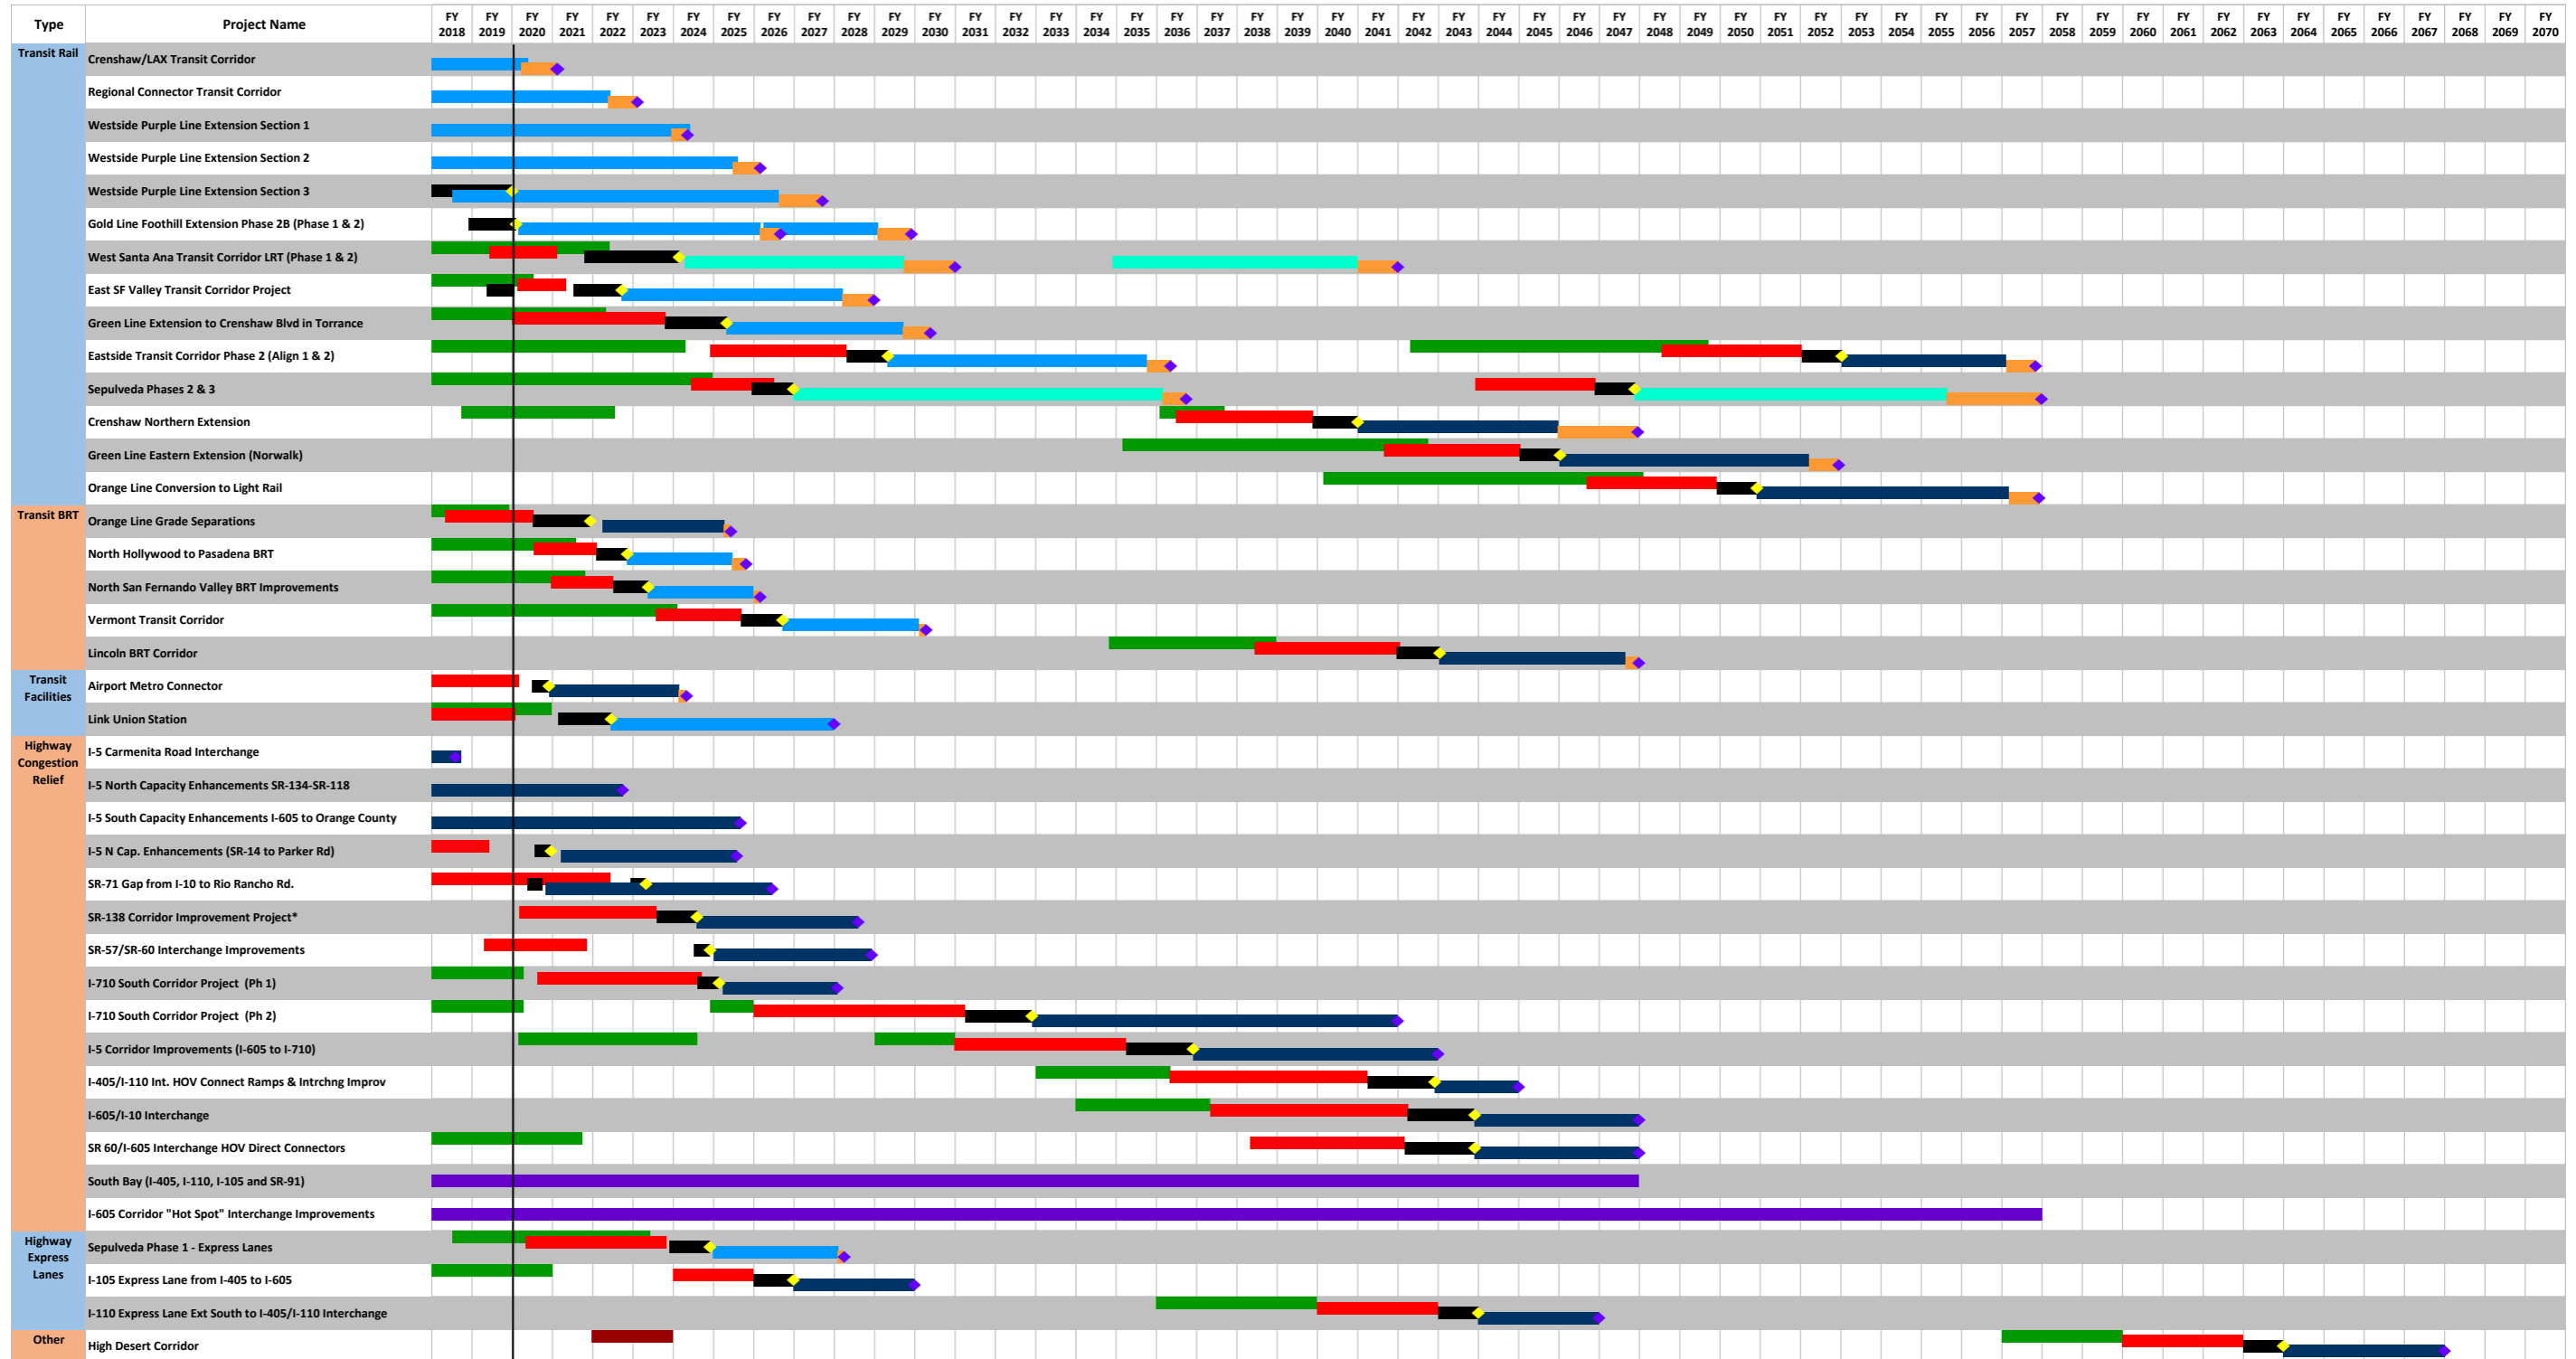

Metro Program Management Master Schedule

*Project Development TBD

This document is a working draft meant for discussion purposes only and may contain preliminary conclusions not necessarily reflected in the final decision.