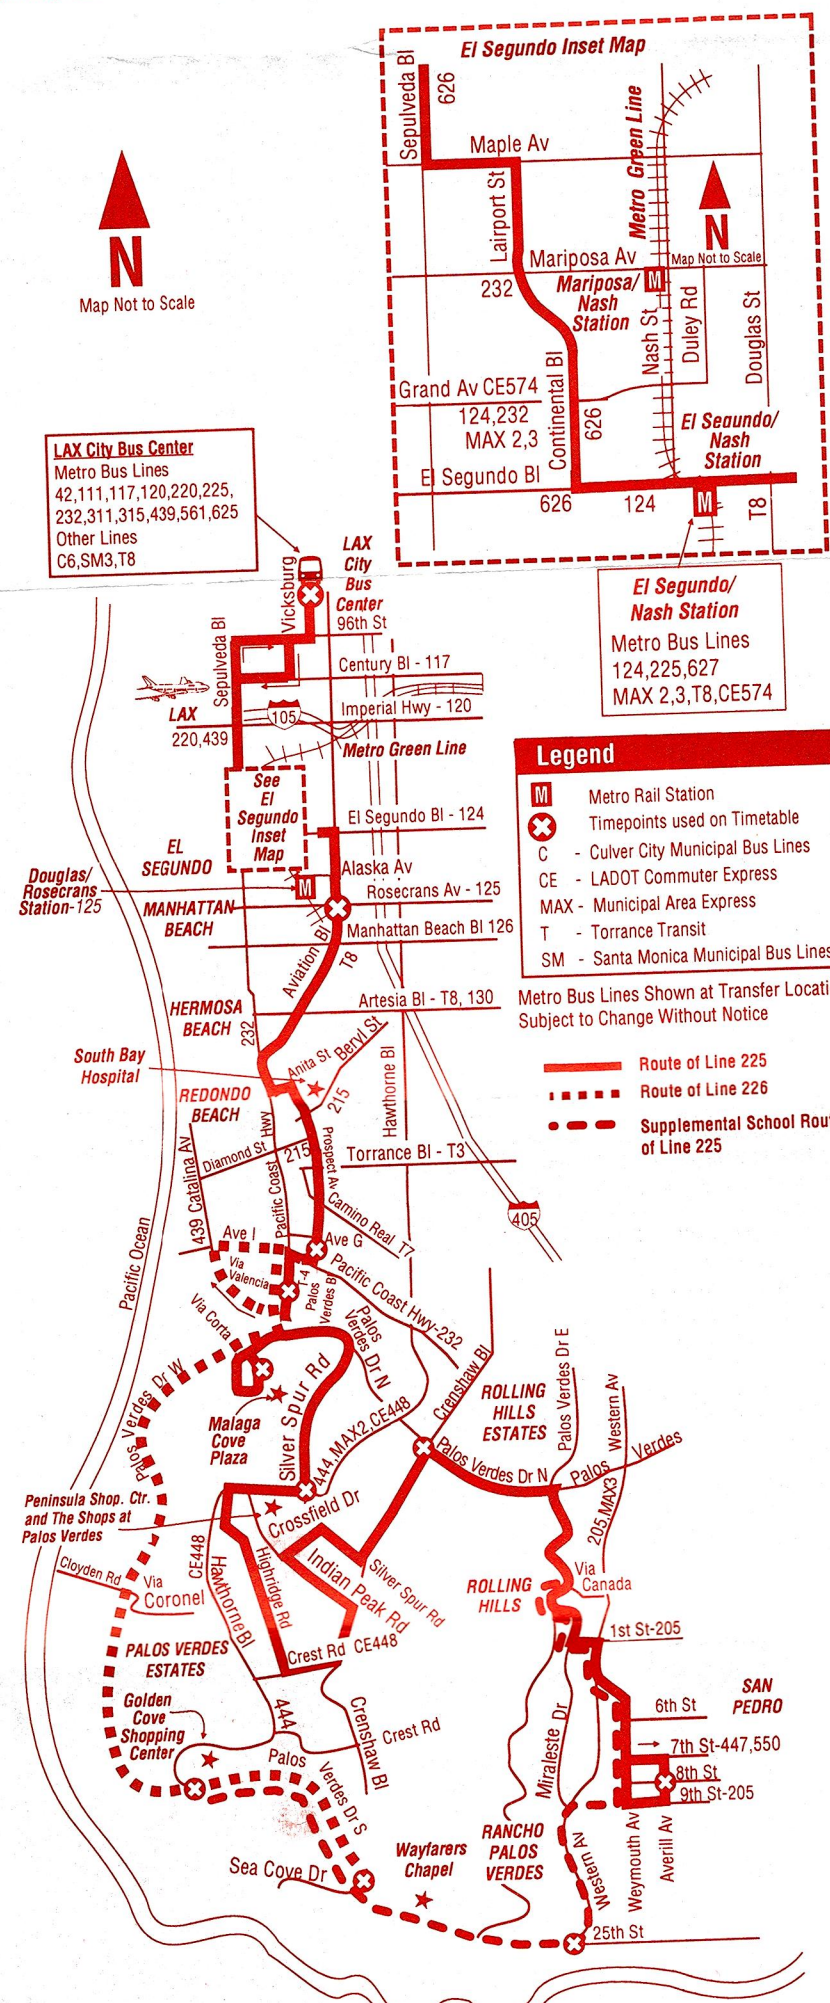

Note: Passengers originating on Route 226 may transfer to Route 225 at Palos Verdes Dr. West and Malaga Cove Plaza to complete their trip

SATURDAY SCHEDULE

Saturday schedule will be operated on Martin Luther King, Jr. Day.

Note: Passengers originating on Route 225 may transfer to Route 226 at Palos Verdes Dr. West and Malaga Cove Plaza to complete their trip

LAX City Bus Center
 Metro Bus Lines
 42,111,117,120,220,225,
 232,311,315,439,561,625
 Other Lines
 C6,SM3,T8

**El Segundo/
 Nash Station**
 Metro Bus Lines
 124,225,627
 MAX 2,3,T8,CE574

- Legend**
- M Metro Rail Station
 - X Timepoints used on Timetable
 - C - Culver City Municipal Bus Lines
 - CE - LADOT Commuter Express
 - MAX - Municipal Area Express
 - T - Torrance Transit
 - SM - Santa Monica Municipal Bus Lines

Metro Bus Lines Shown at Transfer Locations
 Subject to Change Without Notice

- Route of Line 225
- - - Route of Line 226
- · · Supplemental School Route of Line 225