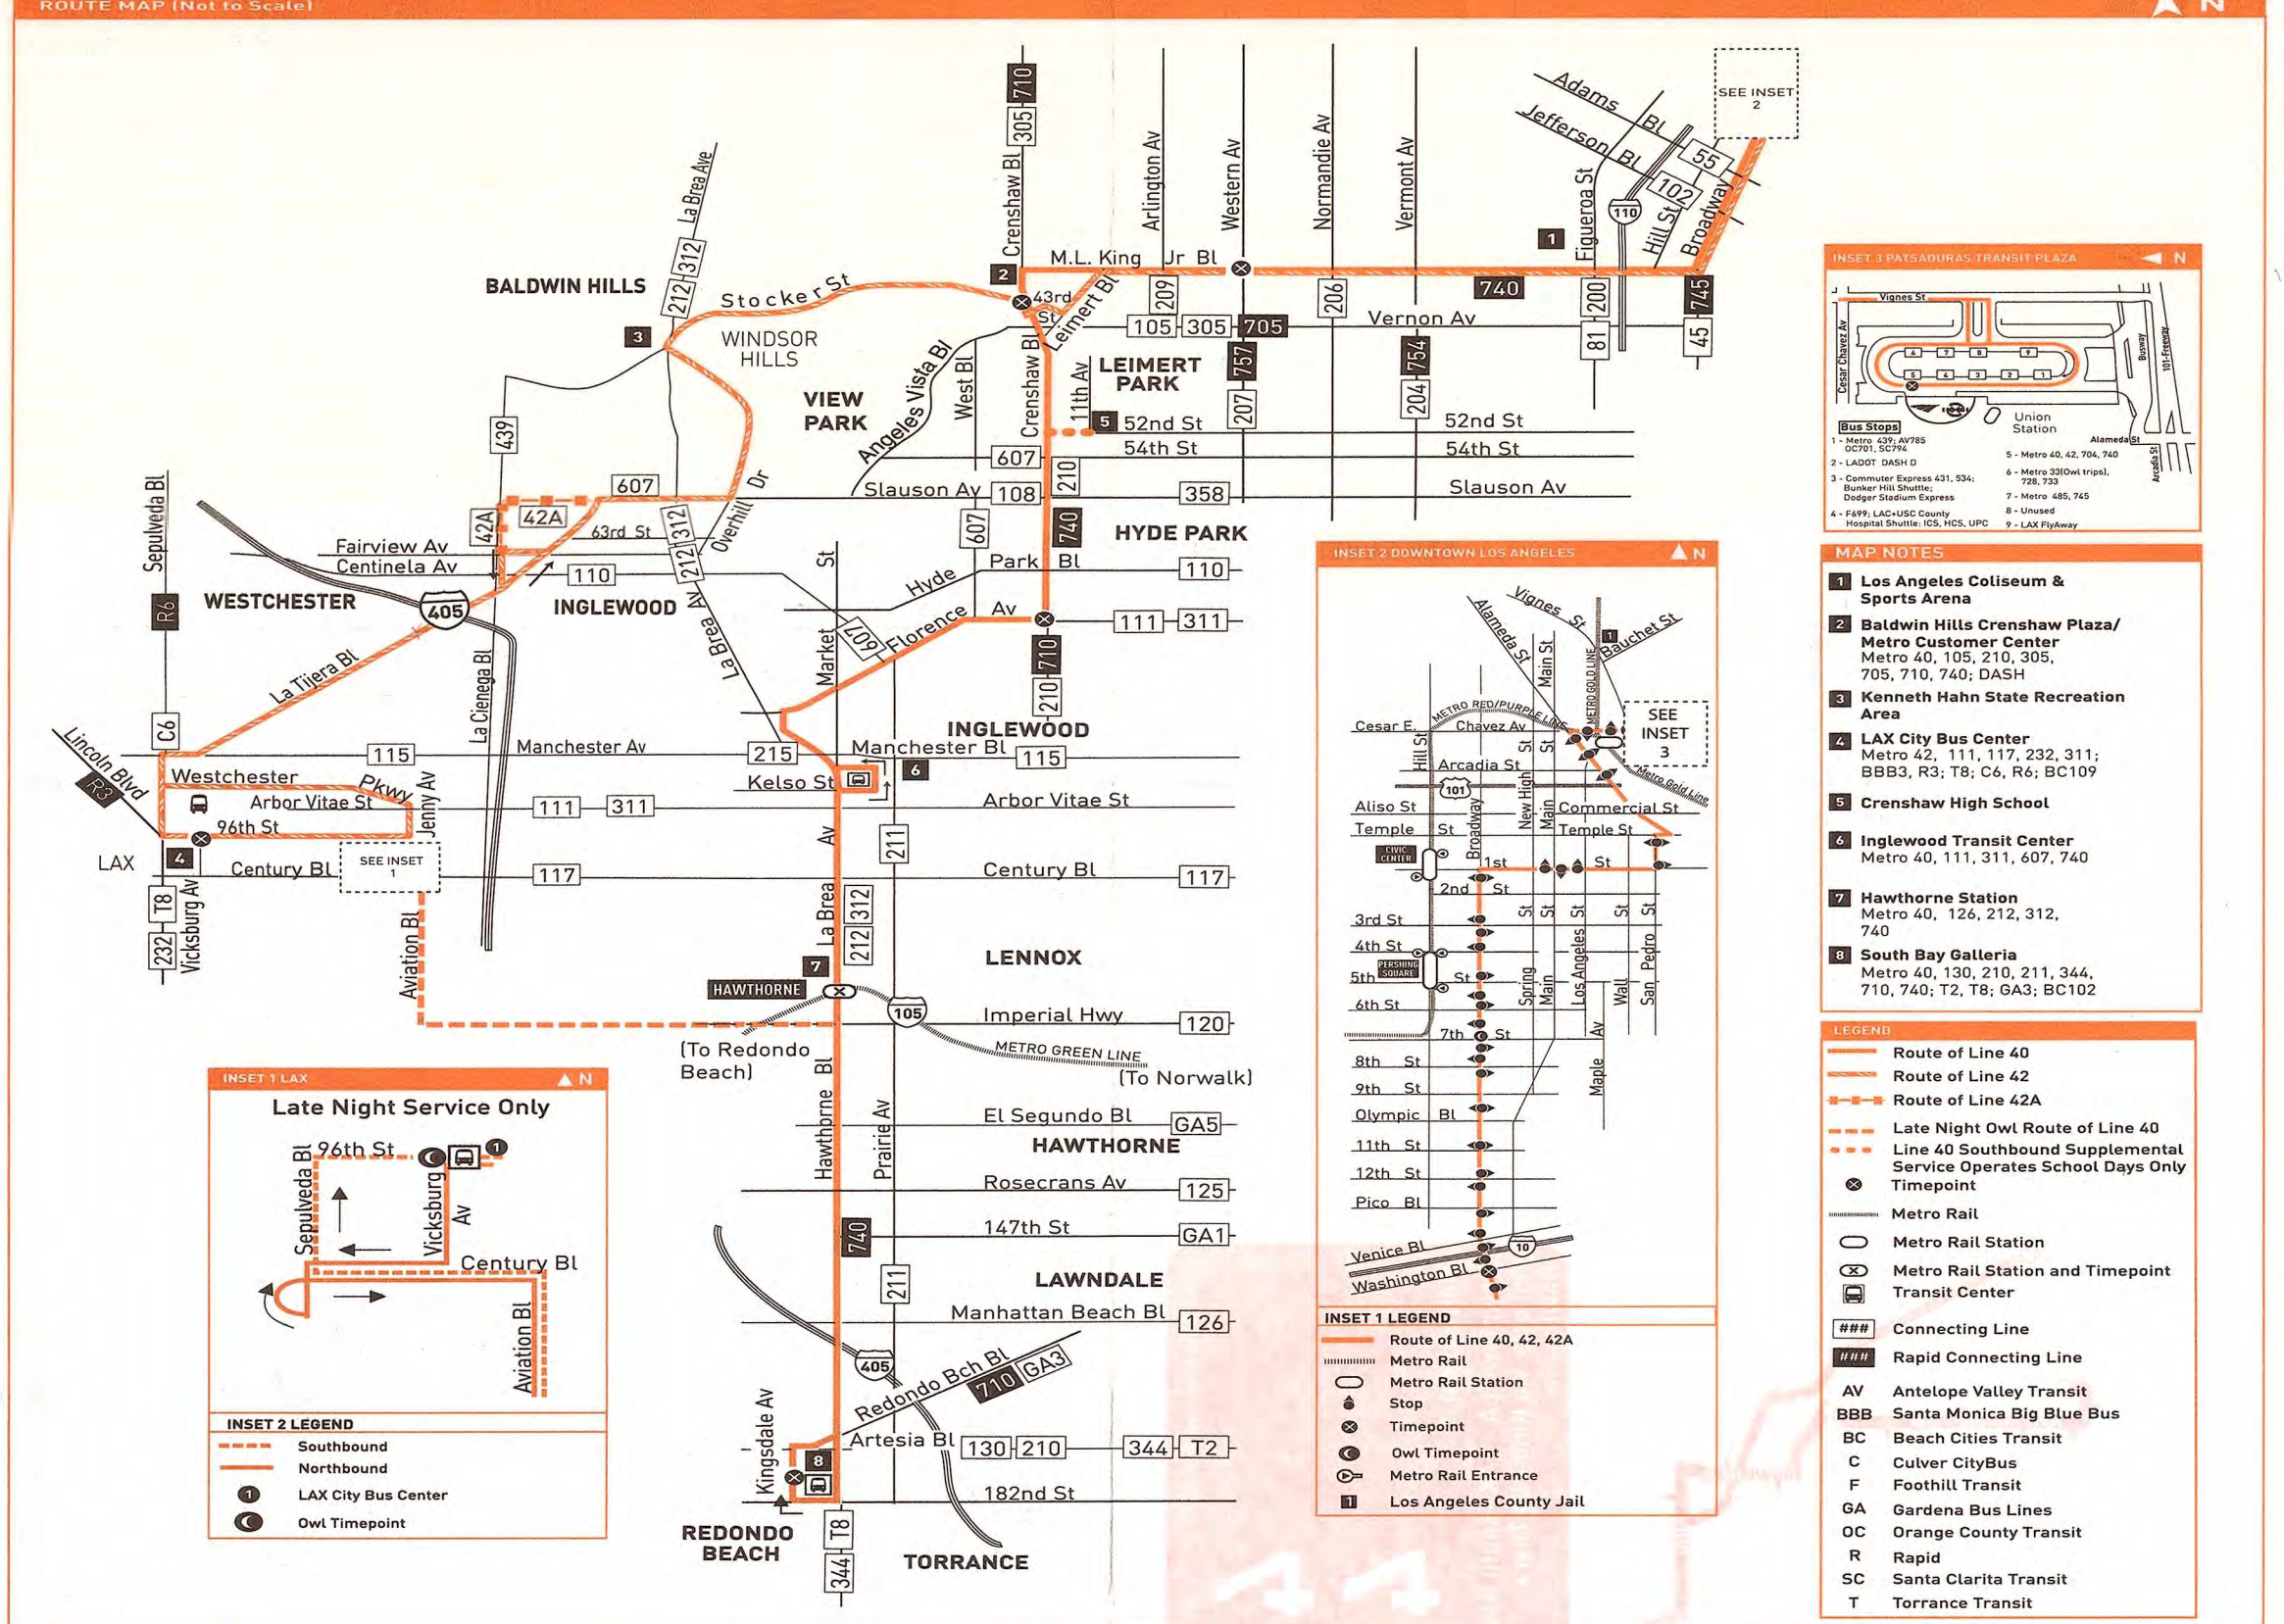

40-42

Northbound (Approximate Times)

Table with columns: LAX City Bus Center, HAWTHORNE, HYDE PARK, LOS ANGELES, DOWNTOWN LOS ANGELES, Broadway & 7th, Broadway & Washington, Patsaouras Plaza/ Union Station. Rows show owl bus routes.

Southbound (Approximate Times)

Table with columns: DOWNTOWN LOS ANGELES, Broadway & Washington, LOS ANGELES, HYDE PARK, HAWTHORNE, LAX City Bus Center. Rows show owl bus routes.

ROUTE MAP (Not to Scale)

INSET 3 PATSAOURAS TRANSIT PLAZA map with legend for bus stops, Metro Rail, and connecting lines.

INSET 2 DOWNTOWN LOS ANGELES map with legend for Metro Rail stations and connecting lines.

INSET 1 LAX Late Night Service Only map with legend for owl routes and timepoints.

MAP NOTES listing transit centers and school days only points.

LEGEND defining symbols for routes, Metro Rail, and connecting lines.