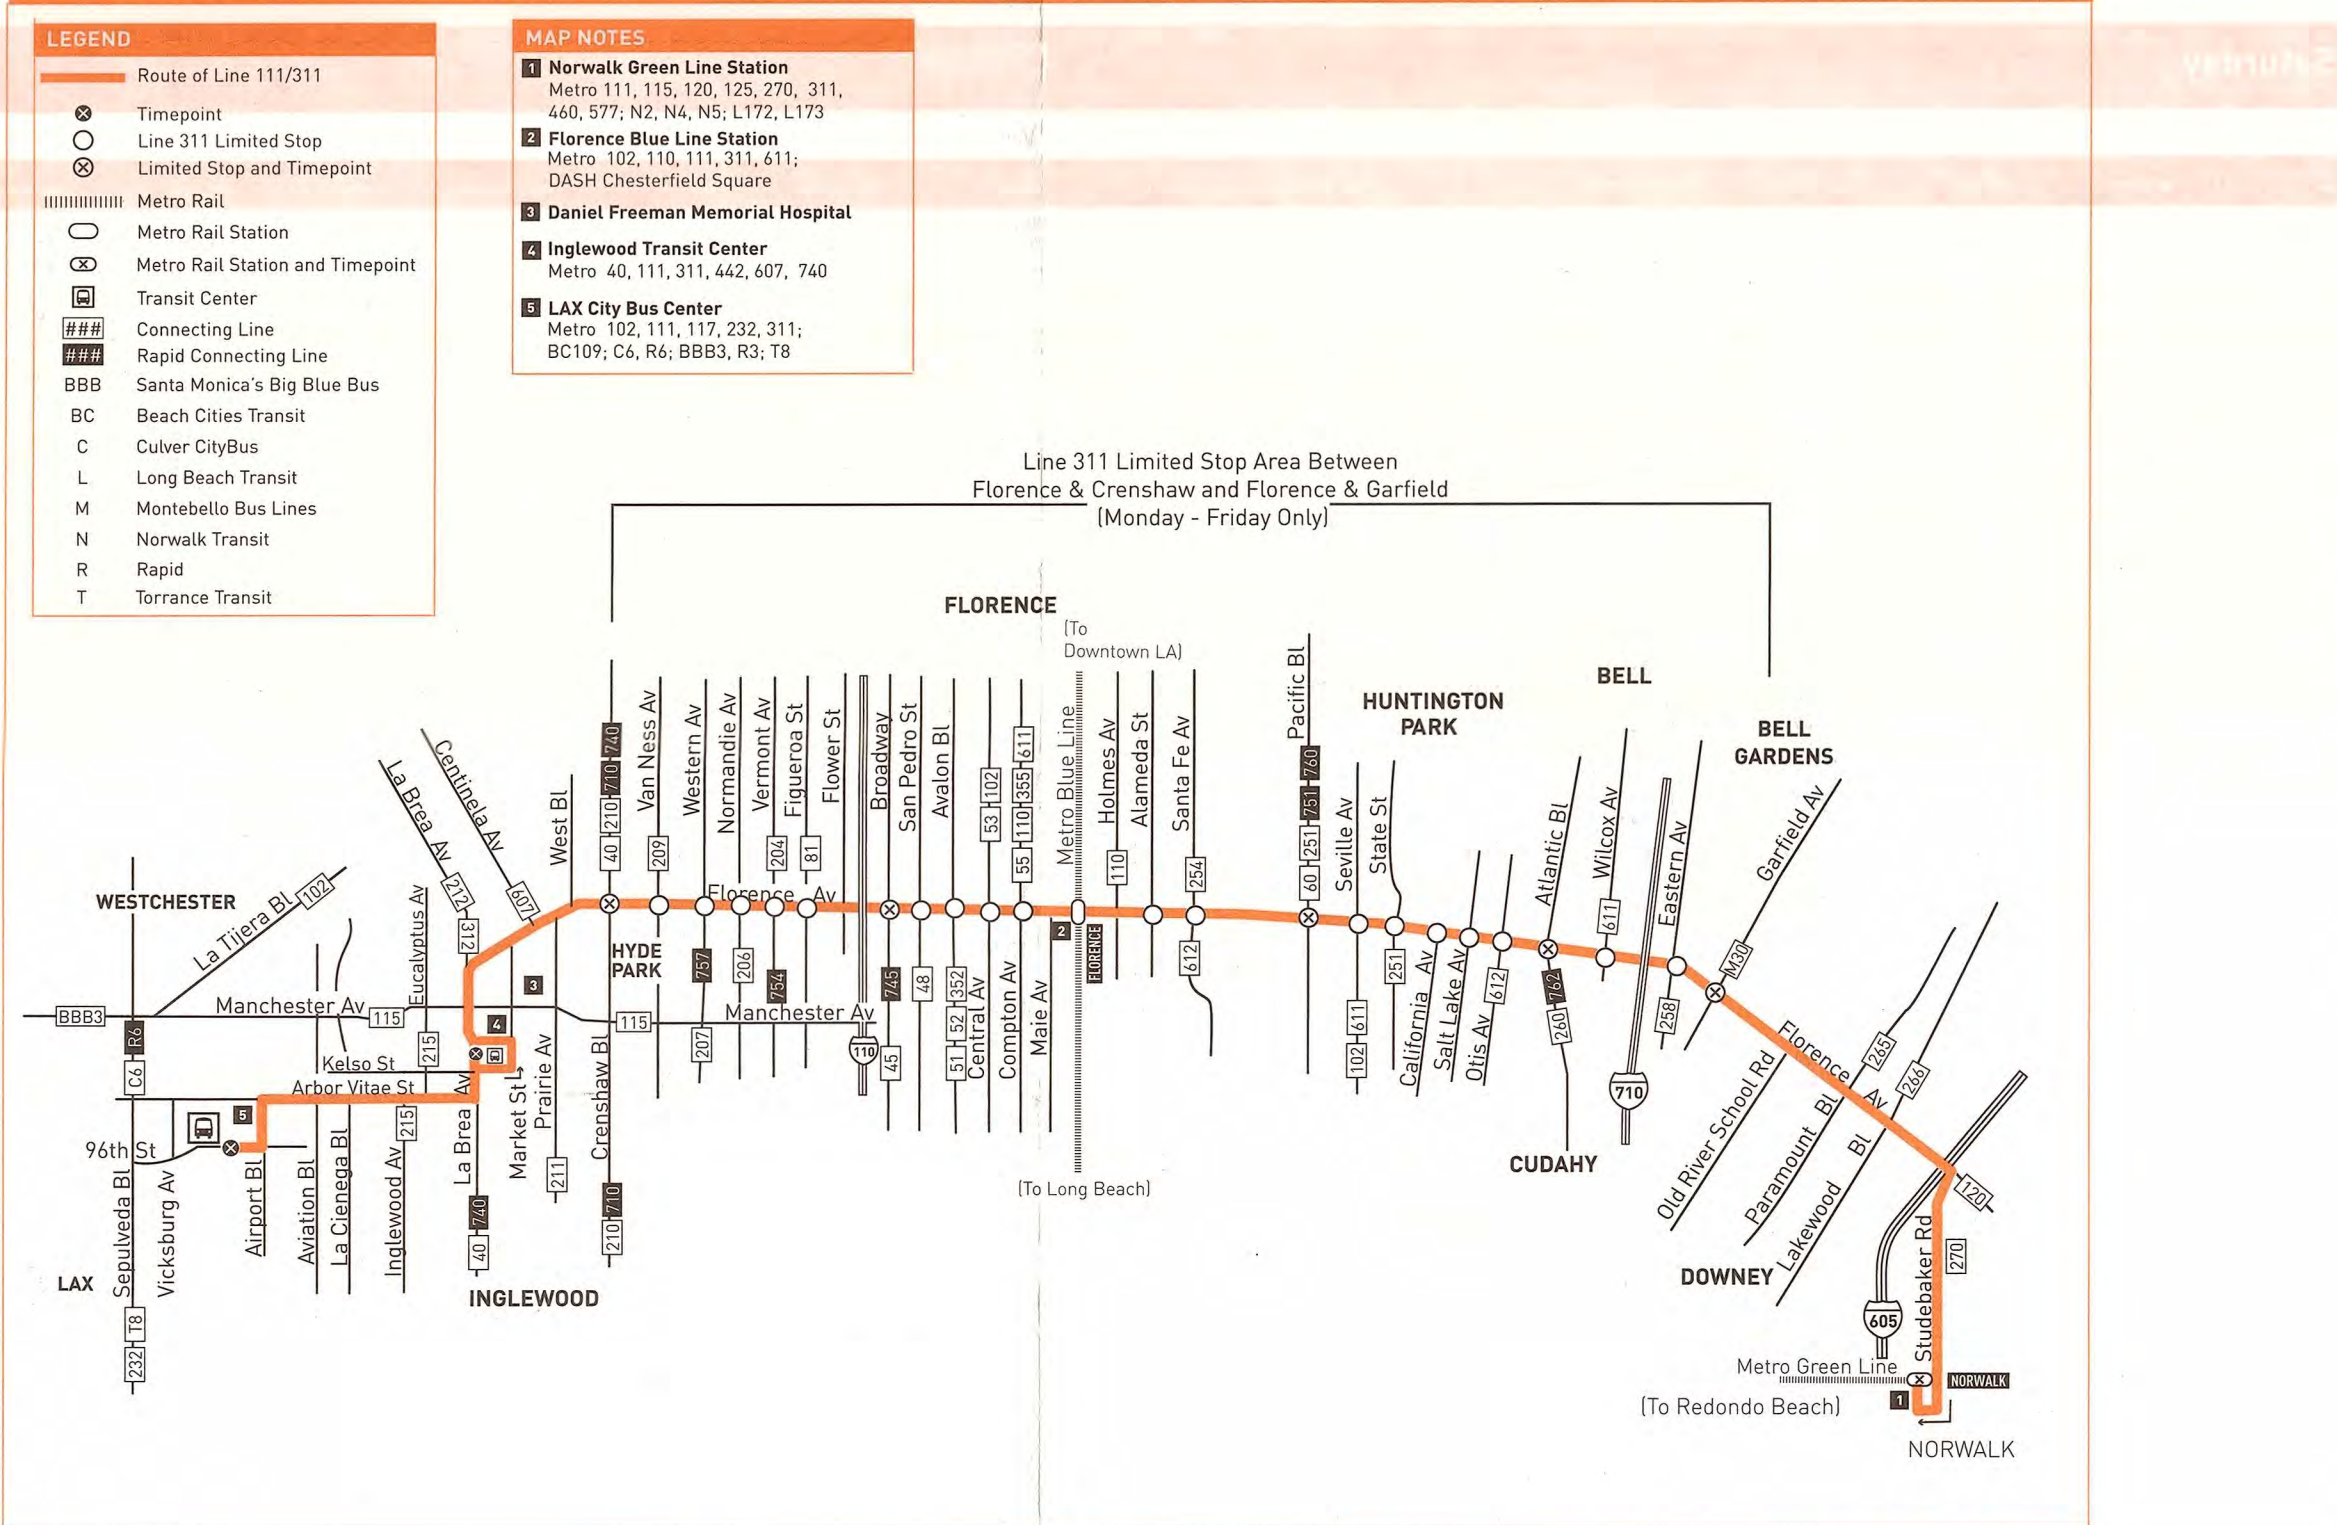

Eastbound to Norwalk (Approximate Times)

Table with 8 columns: LAX, Inglewood, Hyde Park, Los Angeles, Huntington Park, Bell, Bell Gardens, Norwalk. Rows show departure times from LAX City Bus Center to Norwalk Station.

Westbound to LAX (Approximate Times)

Table with 8 columns: Norwalk, Bell Gardens, Bell, Huntington Park, Los Angeles, Hyde Park, Inglewood, LAX. Rows show departure times from Norwalk Station to LAX City Bus Center.

See Late Night/Owl Schedule Below for Additional Service

Daily, Saturday, Sunday & Holidays Late Night/Owl Service

Eastbound to Norwalk (Approximate Times)

Table with 8 columns: LAX, Inglewood, Hyde Park, Los Angeles, Huntington Park, Bell, Bell Gardens, Norwalk. Rows show late night departure times from LAX to Norwalk.

Westbound to LAX (Approximate Times)

Table with 8 columns: Norwalk, Bell Gardens, Bell, Huntington Park, Los Angeles, Hyde Park, Inglewood, LAX. Rows show late night departure times from Norwalk to LAX.

ROUTE MAP (Not to Scale)