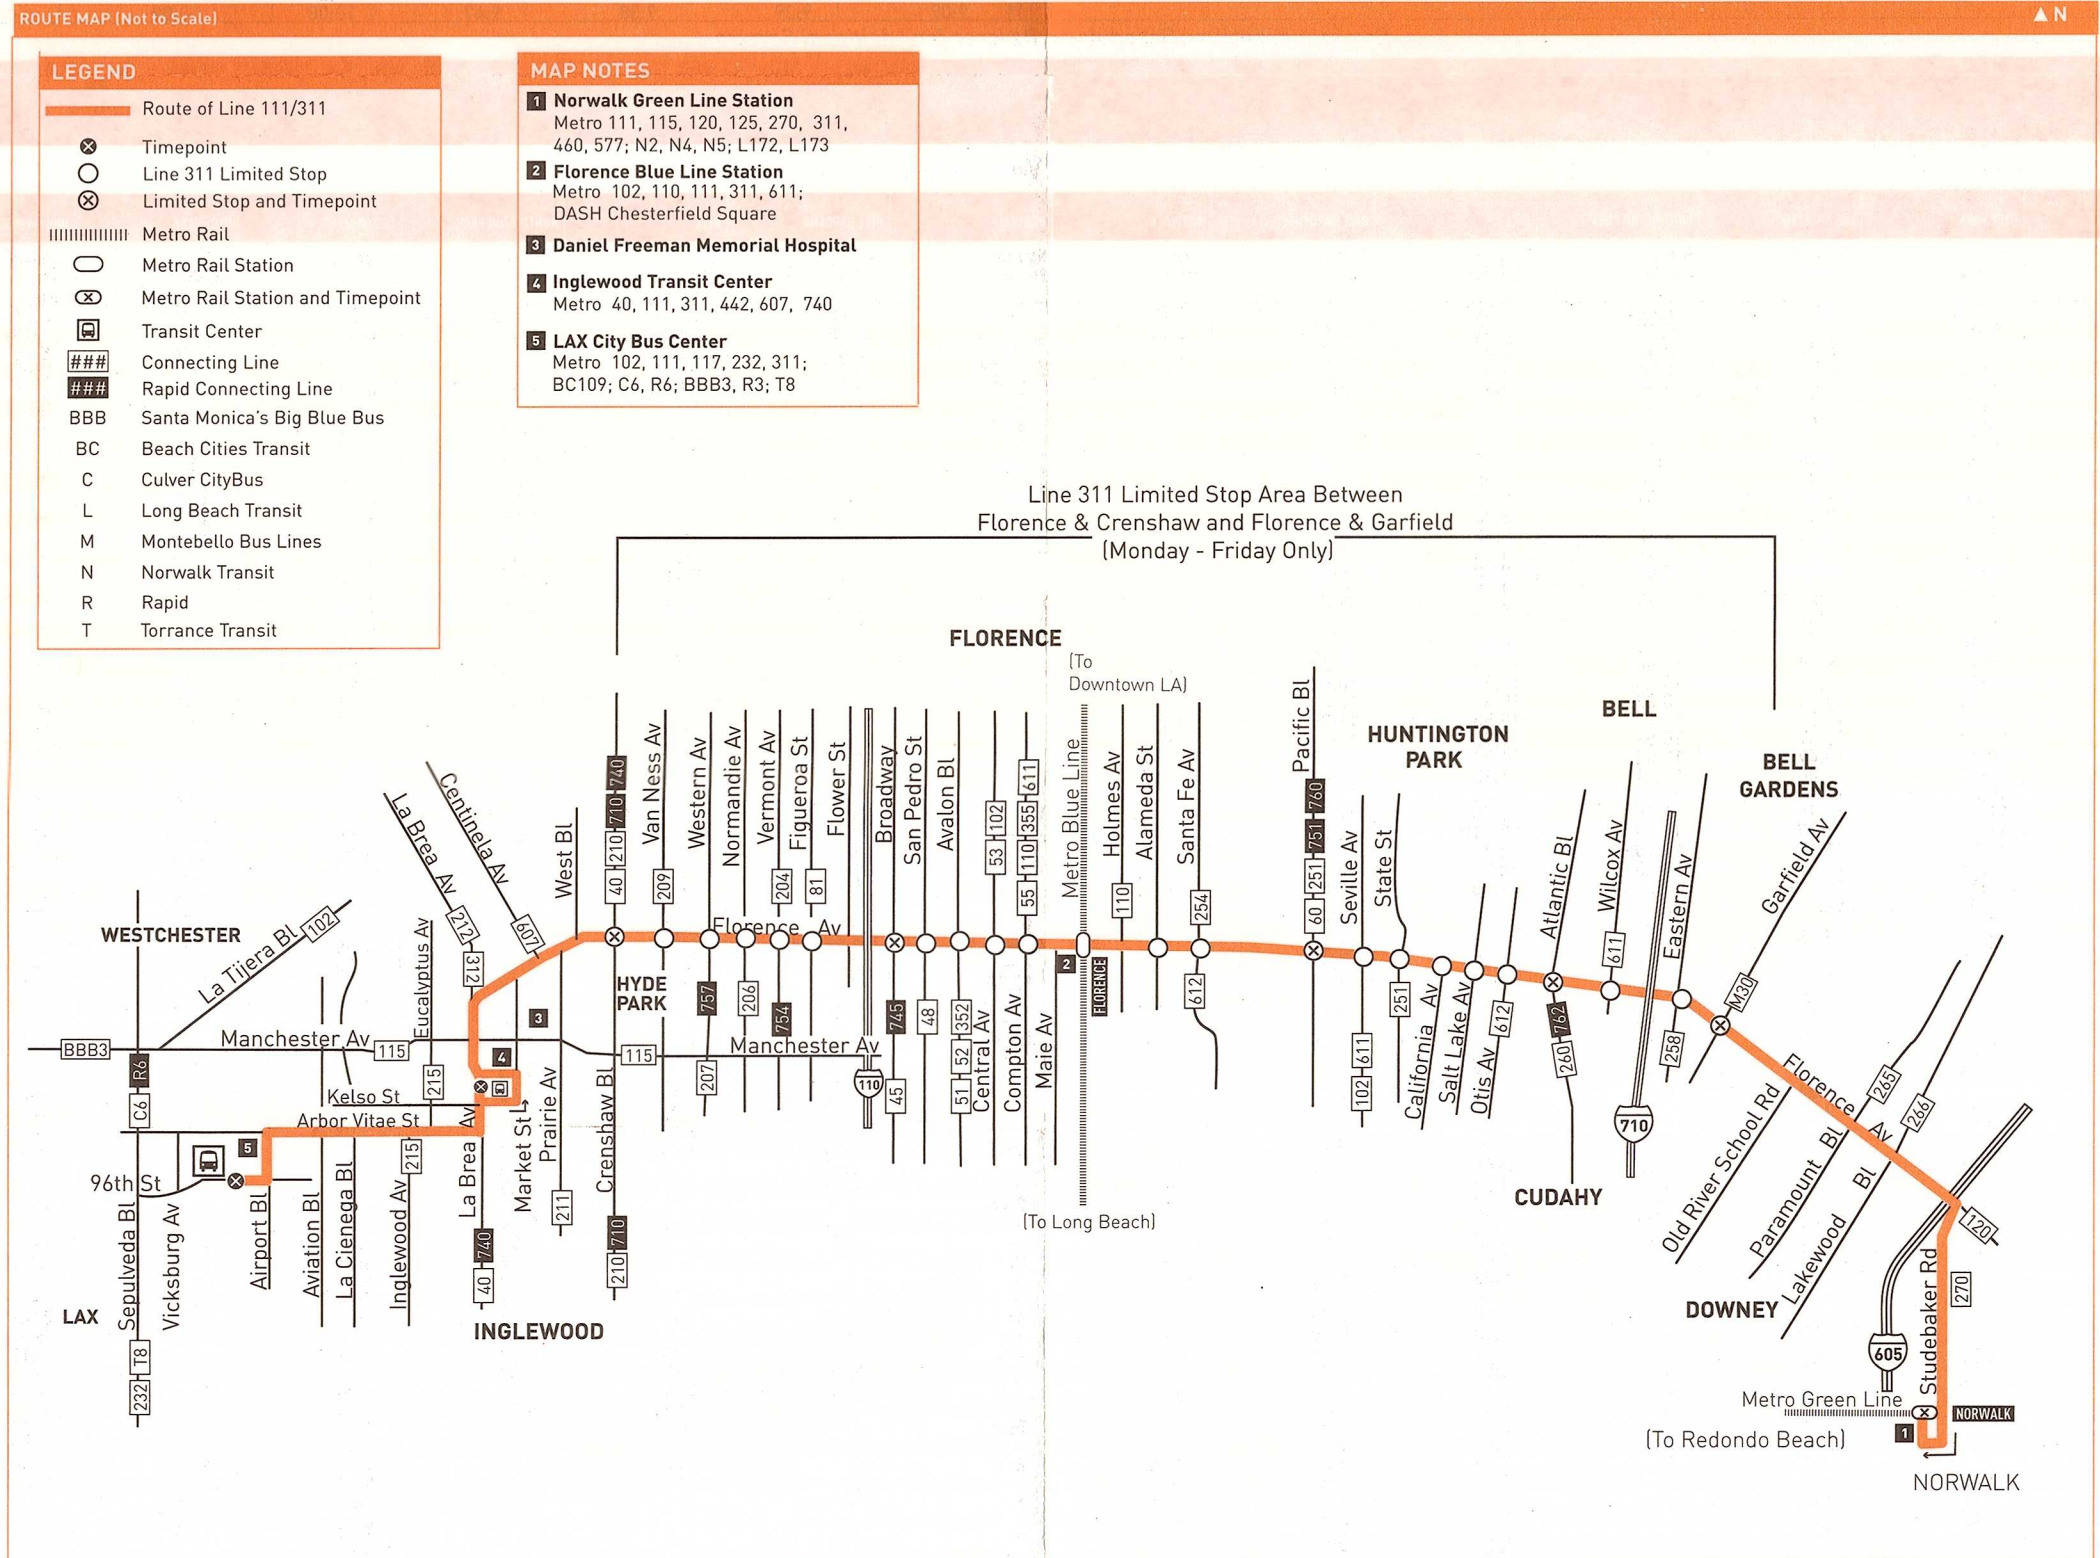

See Late Night/Owl Schedule Below for Additional Service

Daily, Saturday, Sunday & Holidays Late Night/Owl Service

Eastbound to Norwalk (Approximate Times)

LAX	INGLEWOOD	HYDE PARK	LOS ANGELES	HUNTINGTON PARK	BELL	BELL GARDENS	NORWALK
LAX City Bus Center	Inglewood Transit Center	Florence & Crenshaw	Florence & Broadway	Florence & Pacific	Florence & Atlantic	Florence & Garfield	Norwalk Station
9:11P	9:22P	9:29P	9:40P	9:53P	10:02P	10:10P	10:27P
9:50	10:01	10:08	10:19	10:32	10:41	10:49	11:06
—	—	11:04	11:15	11:28	11:35	11:42	11:59
—	—	11:43	11:51	12:04A	—	—	—
—	—	12:43A	12:51A	1:04	—	—	—
—	—	1:43	1:51	2:04	—	—	—
—	—	2:43	2:51	3:04	—	—	—
—	—	3:43	3:51	4:04	—	—	—

Westbound to LAX (Approximate Times)

NORWALK	BELL GARDENS	BELL	HUNTINGTON PARK	LOS ANGELES	HYDE PARK	INGLEWOOD	LAX
Norwalk Station	Florence & Garfield	Florence & Atlantic	Florence & Pacific	Florence & Broadway	Florence & Crenshaw	Inglewood Transit Center	LAX City Bus Center
9:47P	10:07P	10:16P	10:25P	10:36P	10:46P	—	—
10:35	10:54	11:03	11:12	11:23	11:33	—	—
11:16	11:35	11:44	11:53	12:04A	12:14A	—	—
—	—	—	12:10A	12:21A	12:30A	—	—
12:15A	12:33A	12:41A	12:49	12:59	1:08	—	—
—	—	—	1:10	1:21	1:31	—	—
—	—	—	2:10	2:21	2:31	—	—
—	—	—	3:10	3:21	3:31	—	—
—	—	—	4:10	4:21	4:30	—	—