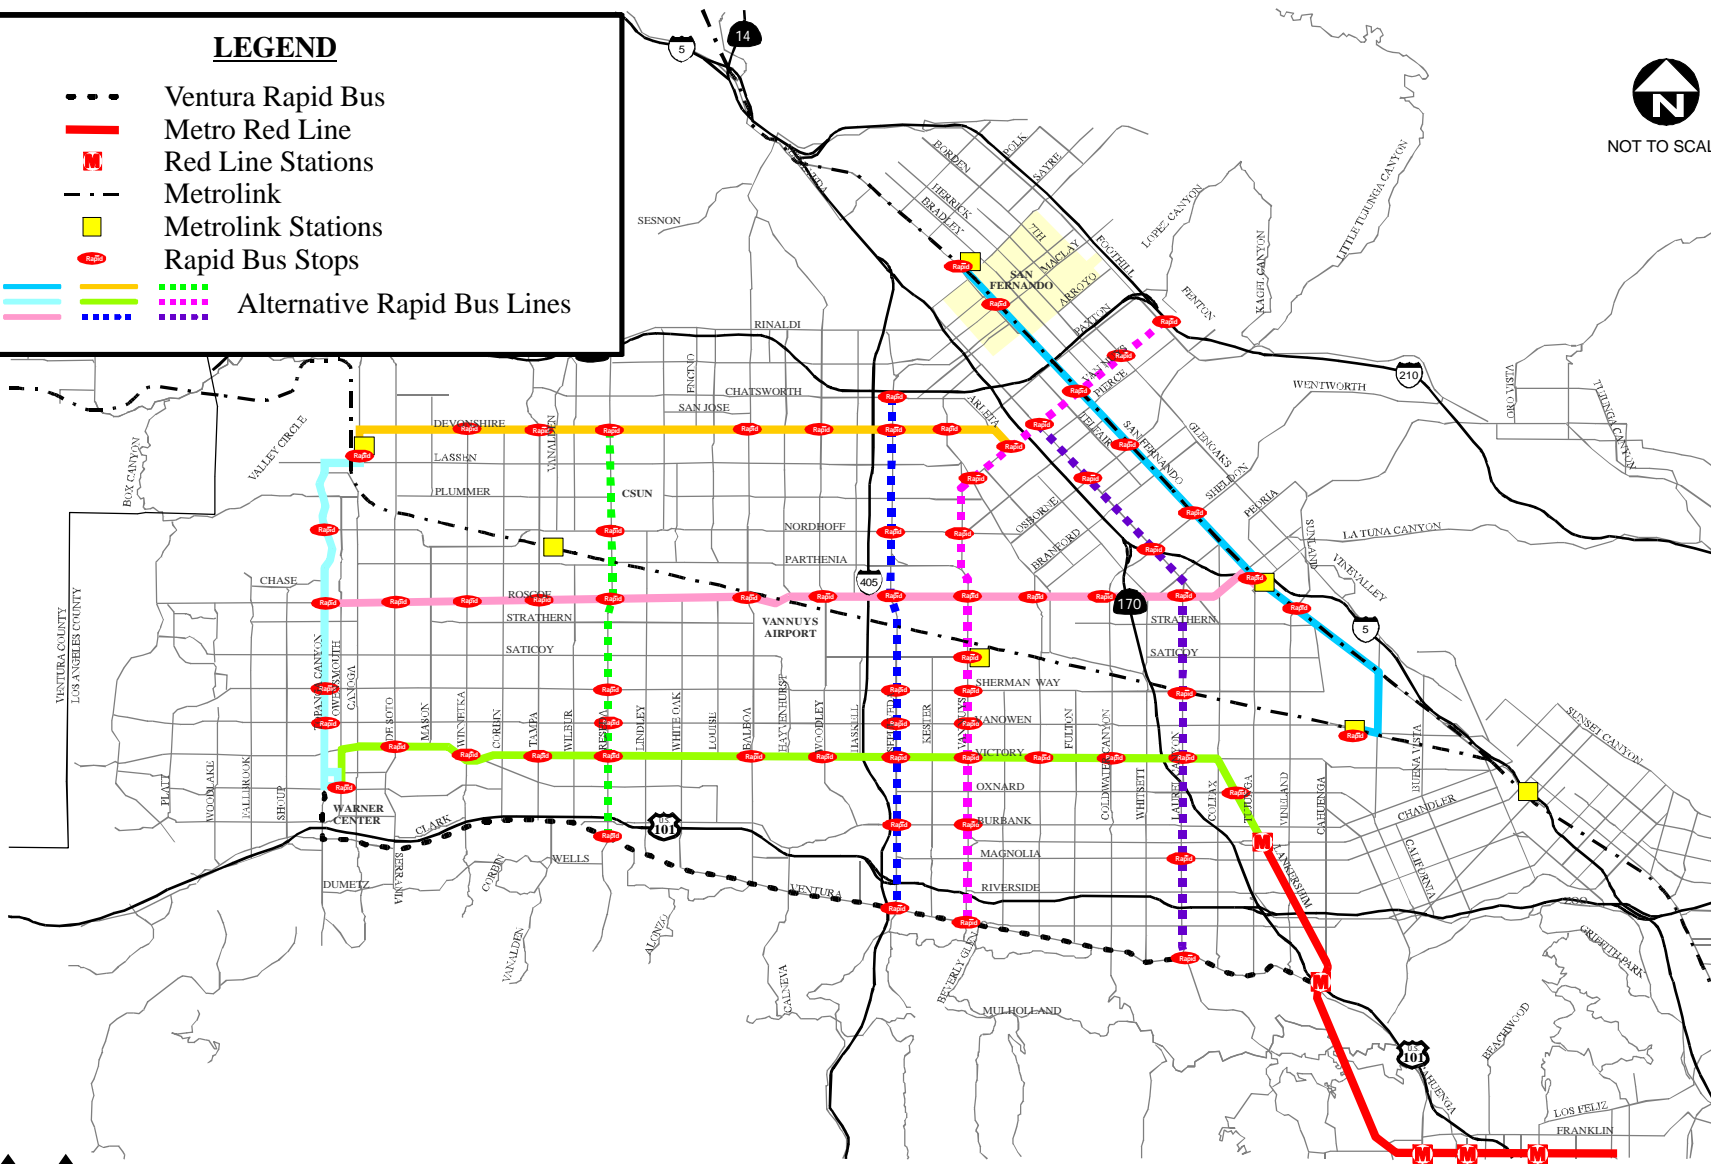

**LEGEND**

- - - Ventura Rapid Bus
- Metro Red Line
- Red Line Stations
- - - Metrolink
- Metrolink Stations
- Rapid Bus Stops
- Alternative Rapid Bus Lines

NOT TO SCALE

**Meyer, Mohaddes Associates**

a business unit of Iteris, Inc.

**SFV East -West Revised FEIR**

**Three East-West Routes  
Rapid Bus Alternative Incl. Stops**

**LEGEND**

- - - Ventura Rapid Bus
- Metro Red Line
-  Red Line Stations
- - - Metrolink
-  Metrolink Stations
-  Rapid Bus Stops
- Alternative Rapid Bus Lines

NOT TO SCALE

**Meyer, Mohaddes Associates**

a business unit of Iteris, Inc.

**SFV East -West Revised FEIR**

**Enhanced TSM Alternative  
Incl. Stops**

**LEGEND**

- - - Ventura Rapid Bus
- Metro Red Line
- Red Line Stations
- - - Metrolink
- Metrolink Stations
- Proposed Orange Line
- Rapid Bus Stops
- Planned Rapid Bus Lines

NOT TO SCALE

**Meyer, Mohaddes Associates**

a business unit of Iteris, Inc.

**SFV East -West Revised FEIR**

**Orange Line W/North-South  
Rapid Bus incl. Stops**

**LEGEND**

- - - Ventura Rapid Bus
- Metro Red Line
- Red Line Stations
- - - Metrolink
- Metrolink Stations
- Rapid Bus Stops
- Alternative Rapid Bus Lines