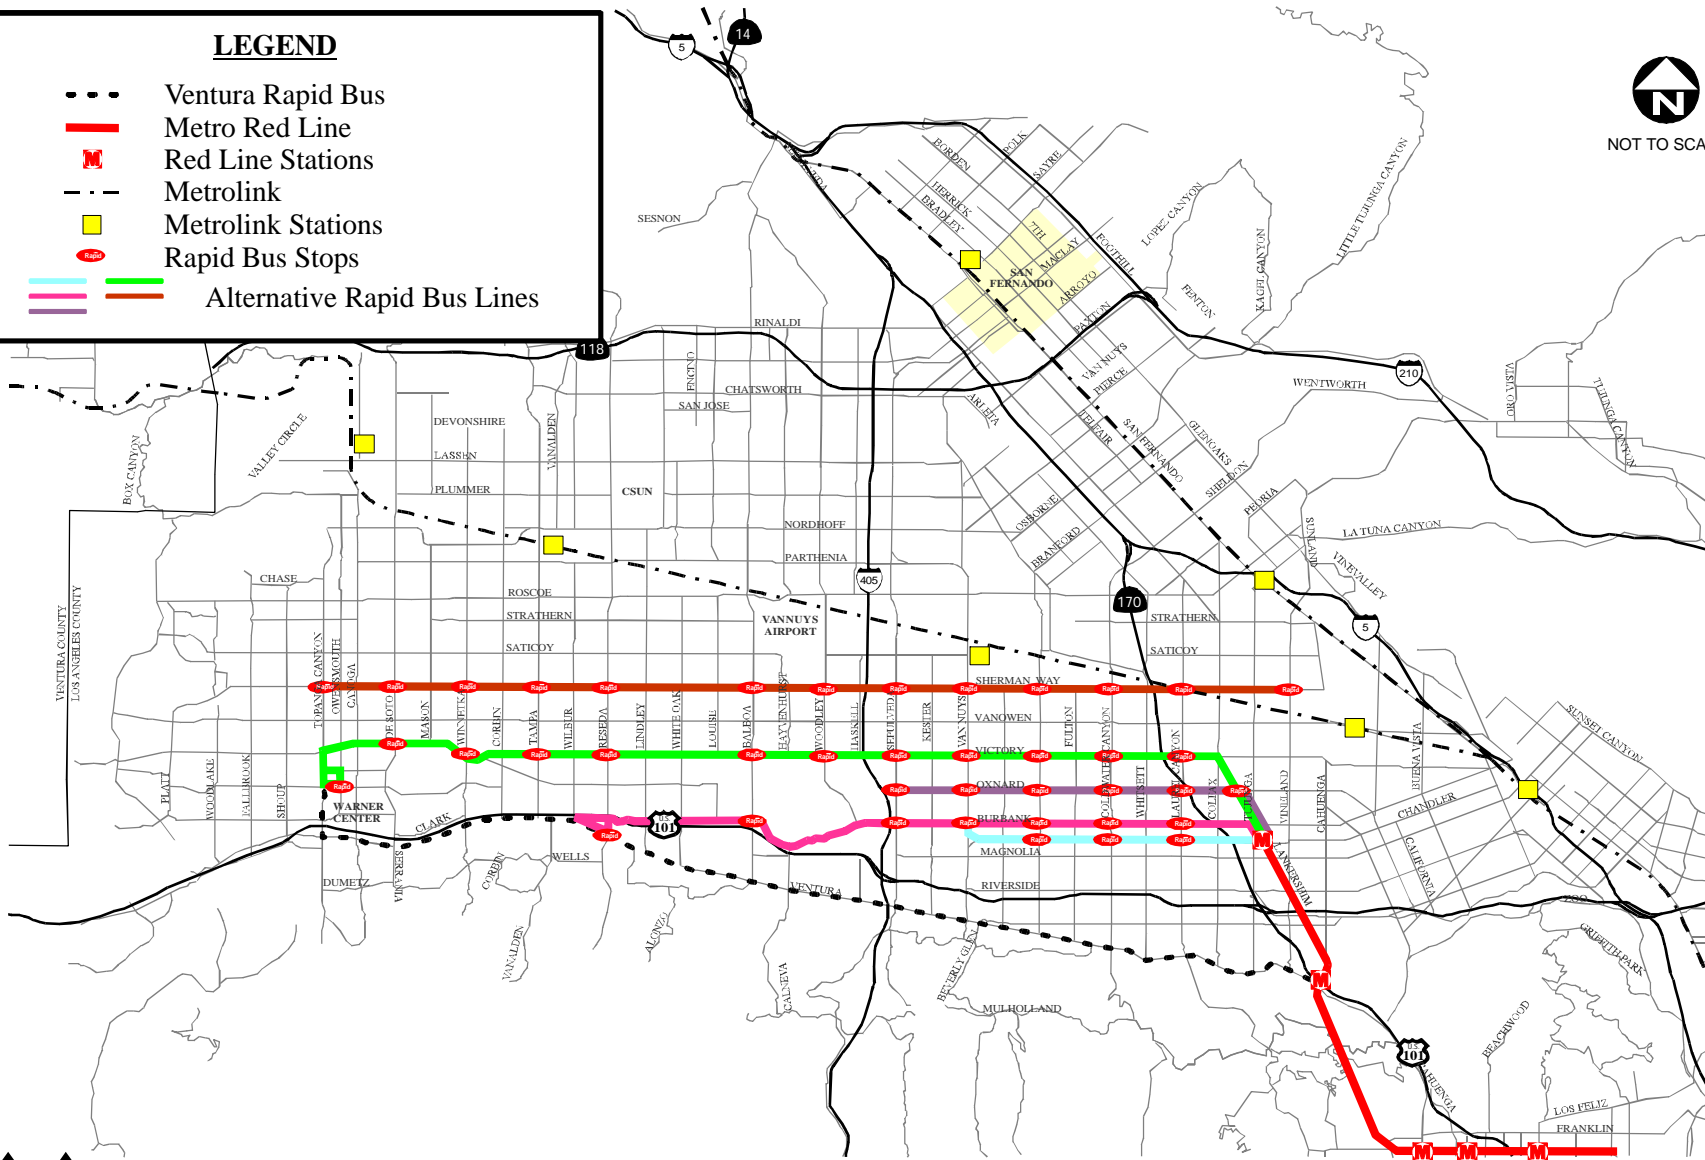

**SFV East -West Revised FEIR**

**Three East-West Routes  
Rapid Bus Alternative Incl. Stops**

**LEGEND**

- - - Ventura Rapid Bus
- Metro Red Line
-  Red Line Stations
- - - Metrolink
-  Metrolink Stations
-  Rapid Bus Stops
- Alternative Rapid Bus Lines

NOT TO SCALE

**Meyer, Mohaddes Associates**

a business unit of Iteris, Inc.

**SFV East -West Revised FEIR**

**Enhanced TSM Alternative  
Incl. Stops**

**LEGEND**

- - - Ventura Rapid Bus
- Metro Red Line
- Red Line Stations
- - - Metrolink
- Metrolink Stations
- Proposed Orange Line
- Rapid Bus Stops
- Planned Rapid Bus Lines

NOT TO SCALE

**Meyer, Mohaddes Associates**

a business unit of Iteris, Inc.

**SFV East -West Revised FEIR**

**Orange Line W/North-South  
Rapid Bus incl. Stops**

**LEGEND**

- - - Ventura Rapid Bus
- Metro Red Line
- Red Line Stations
- - - Metrolink
- Metrolink Stations
- Rapid Bus Stops
- Alternative Rapid Bus Lines

NOT TO SCALE

**Meyer, Mohaddes Associates**

a business unit of Iteris, Inc.

**SFV East -West Revised FEIR**

**Five East-West Routes  
Rapid Bus Alternative incl. Stops**