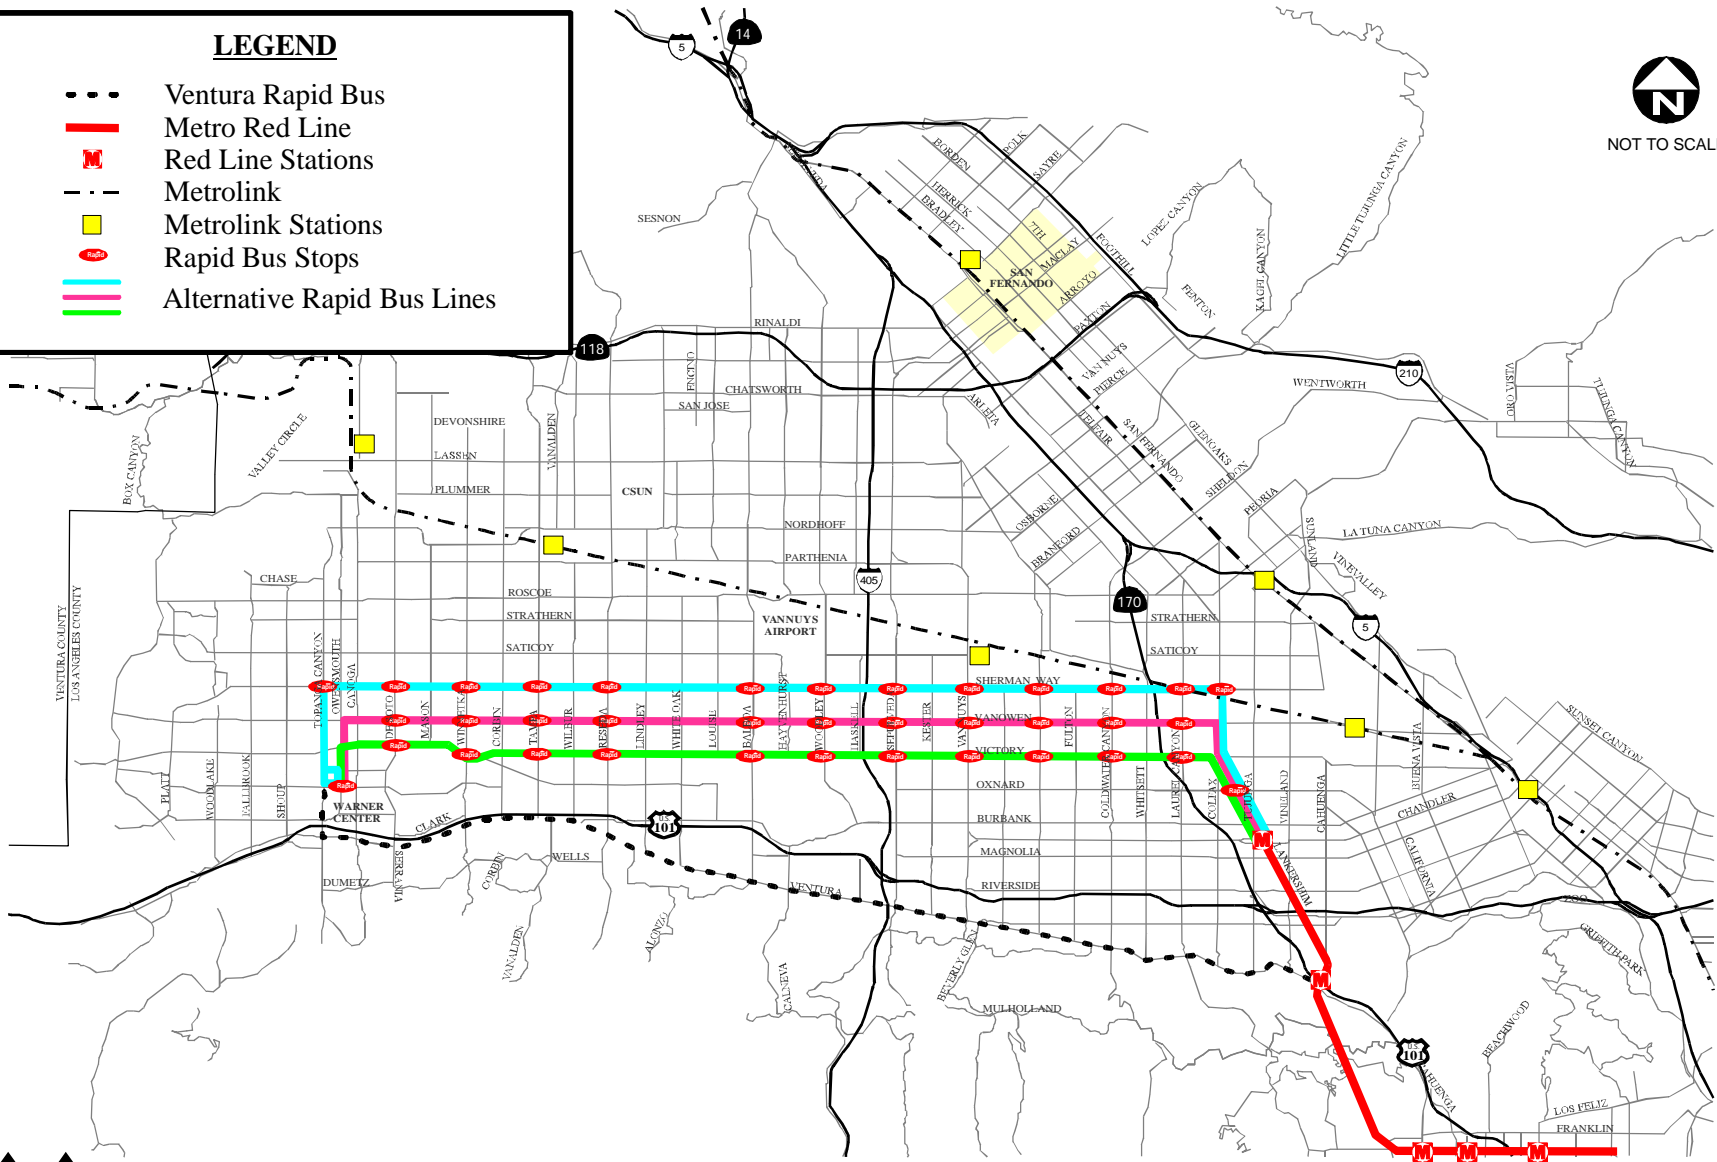

**LEGEND**

- - - Ventura Rapid Bus
- Metro Red Line
- Red Line Stations
- - - Metrolink
- Metrolink Stations
- Rapid Bus Stops
- Alternative Rapid Bus Lines

NOT TO SCALE

**Meyer, Mohaddes Associates**

a business unit of Iteris, Inc.

**SFV East -West Revised FEIR**

**Three East-West Routes  
Rapid Bus Alternative Incl. Stops**

**LEGEND**

- - - Ventura Rapid Bus
- Metro Red Line
-  Red Line Stations
- - - Metrolink
-  Metrolink Stations
-  Rapid Bus Stops
- Alternative Rapid Bus Lines

NOT TO SCALE

**Meyer, Mohaddes Associates**

a business unit of Iteris, Inc.

**SFV East -West Revised FEIR**

**Enhanced TSM Alternative  
Incl. Stops**

**LEGEND**

- - - Ventura Rapid Bus
- Metro Red Line
- Red Line Stations
- - - Metrolink
- Metrolink Stations
- Proposed Orange Line
- Rapid Bus Stops
- Planned Rapid Bus Lines

NOT TO SCALE

**Meyer, Mohaddes Associates**

a business unit of Iteris, Inc.

**SFV East -West Revised FEIR**

**Orange Line W/North-South  
Rapid Bus incl. Stops**

**LEGEND**

- - - Ventura Rapid Bus
- Metro Red Line
- Red Line Stations
- - - Metrolink
- Metrolink Stations
- Rapid Bus Stops
- Alternative Rapid Bus Lines