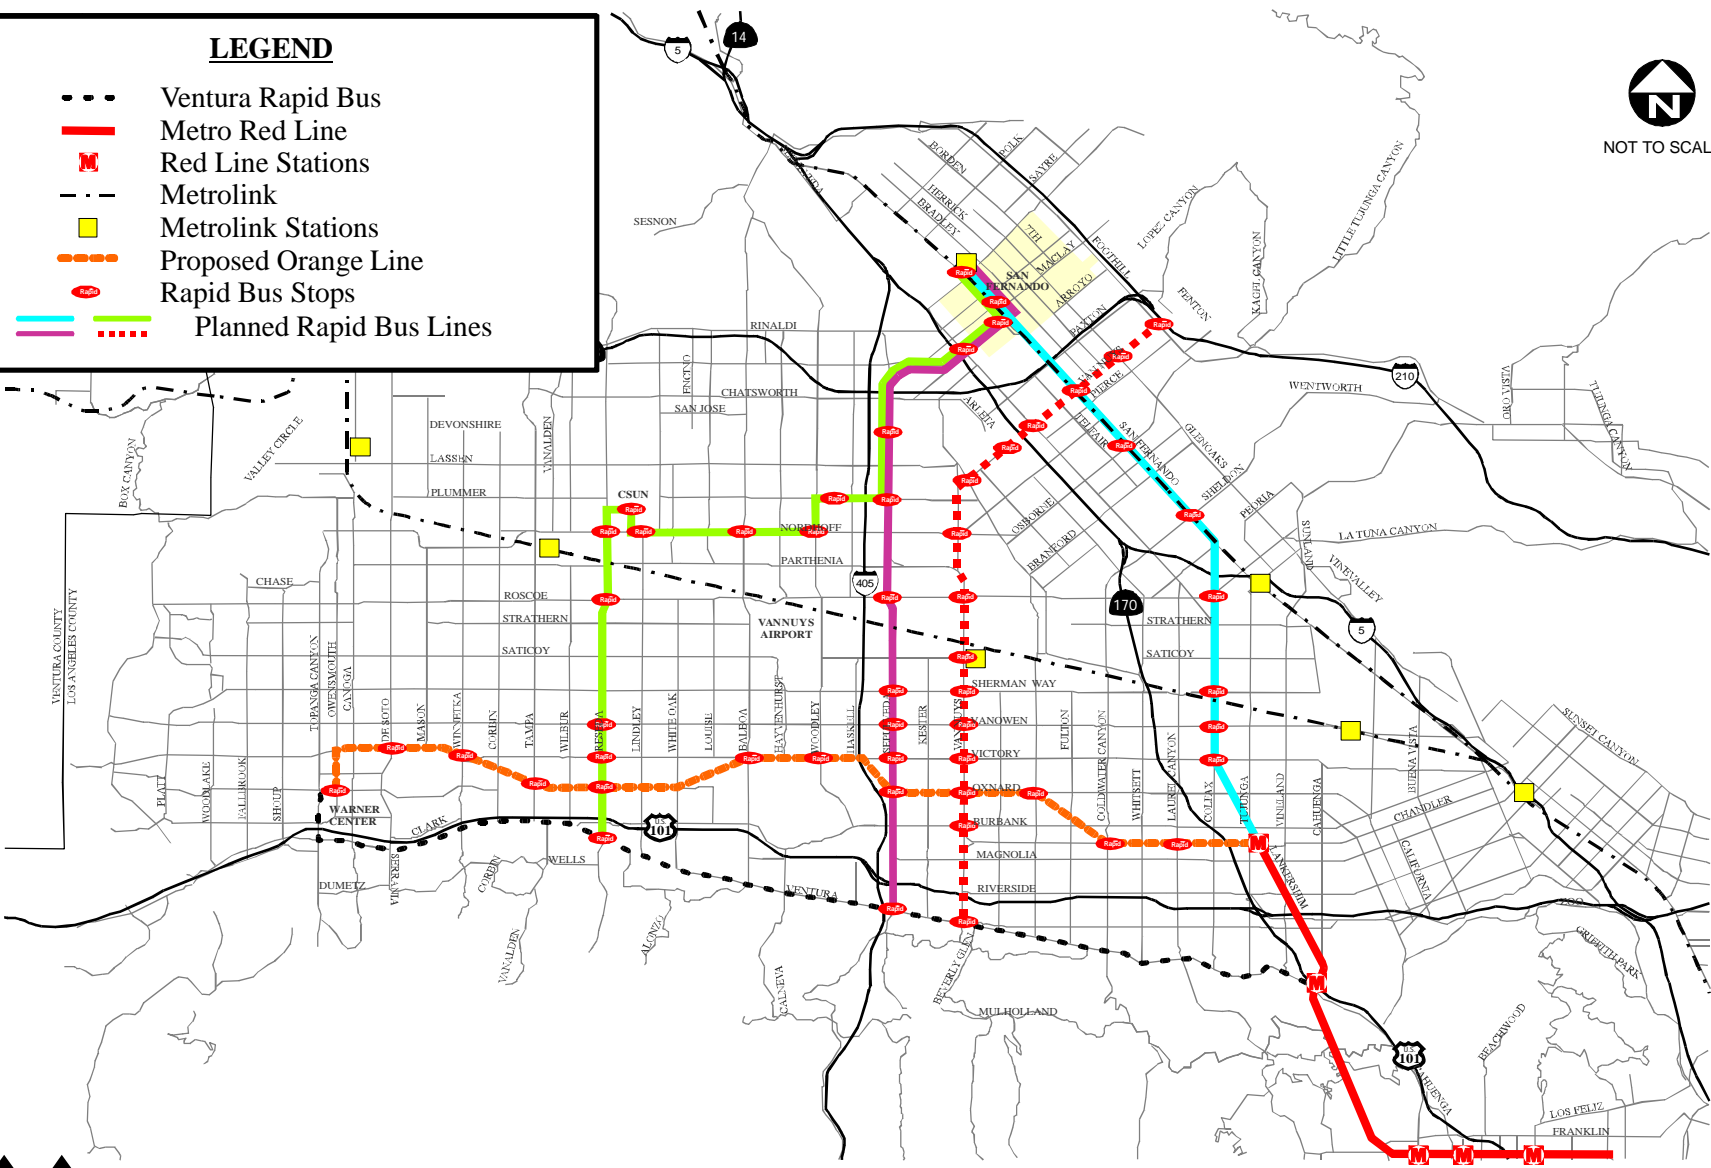

**LEGEND**

- - - Ventura Rapid Bus
- Metro Red Line
- Red Line Stations
- - - Metrolink
- Metrolink Stations
- Rapid Bus Stops
- Alternative Rapid Bus Lines

NOT TO SCALE

**Meyer, Mohaddes Associates**

a business unit of Iteris, Inc.

**SFV East -West Revised FEIR**

**Three East-West Routes  
Rapid Bus Alternative Incl. Stops**

**LEGEND**

- - - Ventura Rapid Bus
- Metro Red Line
-  Red Line Stations
- - - Metrolink
-  Metrolink Stations
-  Rapid Bus Stops
- Alternative Rapid Bus Lines

NOT TO SCALE

**Meyer, Mohaddes Associates**

a business unit of Iteris, Inc.

**SFV East -West Revised FEIR**

**Enhanced TSM Alternative  
Incl. Stops**

**LEGEND**

- - - Ventura Rapid Bus
- Metro Red Line
- Red Line Stations
- - - Metrolink
- Metrolink Stations
- Proposed Orange Line
- Rapid Bus Stops
- Planned Rapid Bus Lines

NOT TO SCALE

**Meyer, Mohaddes Associates**

a business unit of Iteris, Inc.

**SFV East -West Revised FEIR**

**Orange Line W/North-South  
Rapid Bus incl. Stops**

**LEGEND**

- - - Ventura Rapid Bus
- Metro Red Line
- Red Line Stations
- - - Metrolink
- Metrolink Stations
- Rapid Bus Stops
- Alternative Rapid Bus Lines