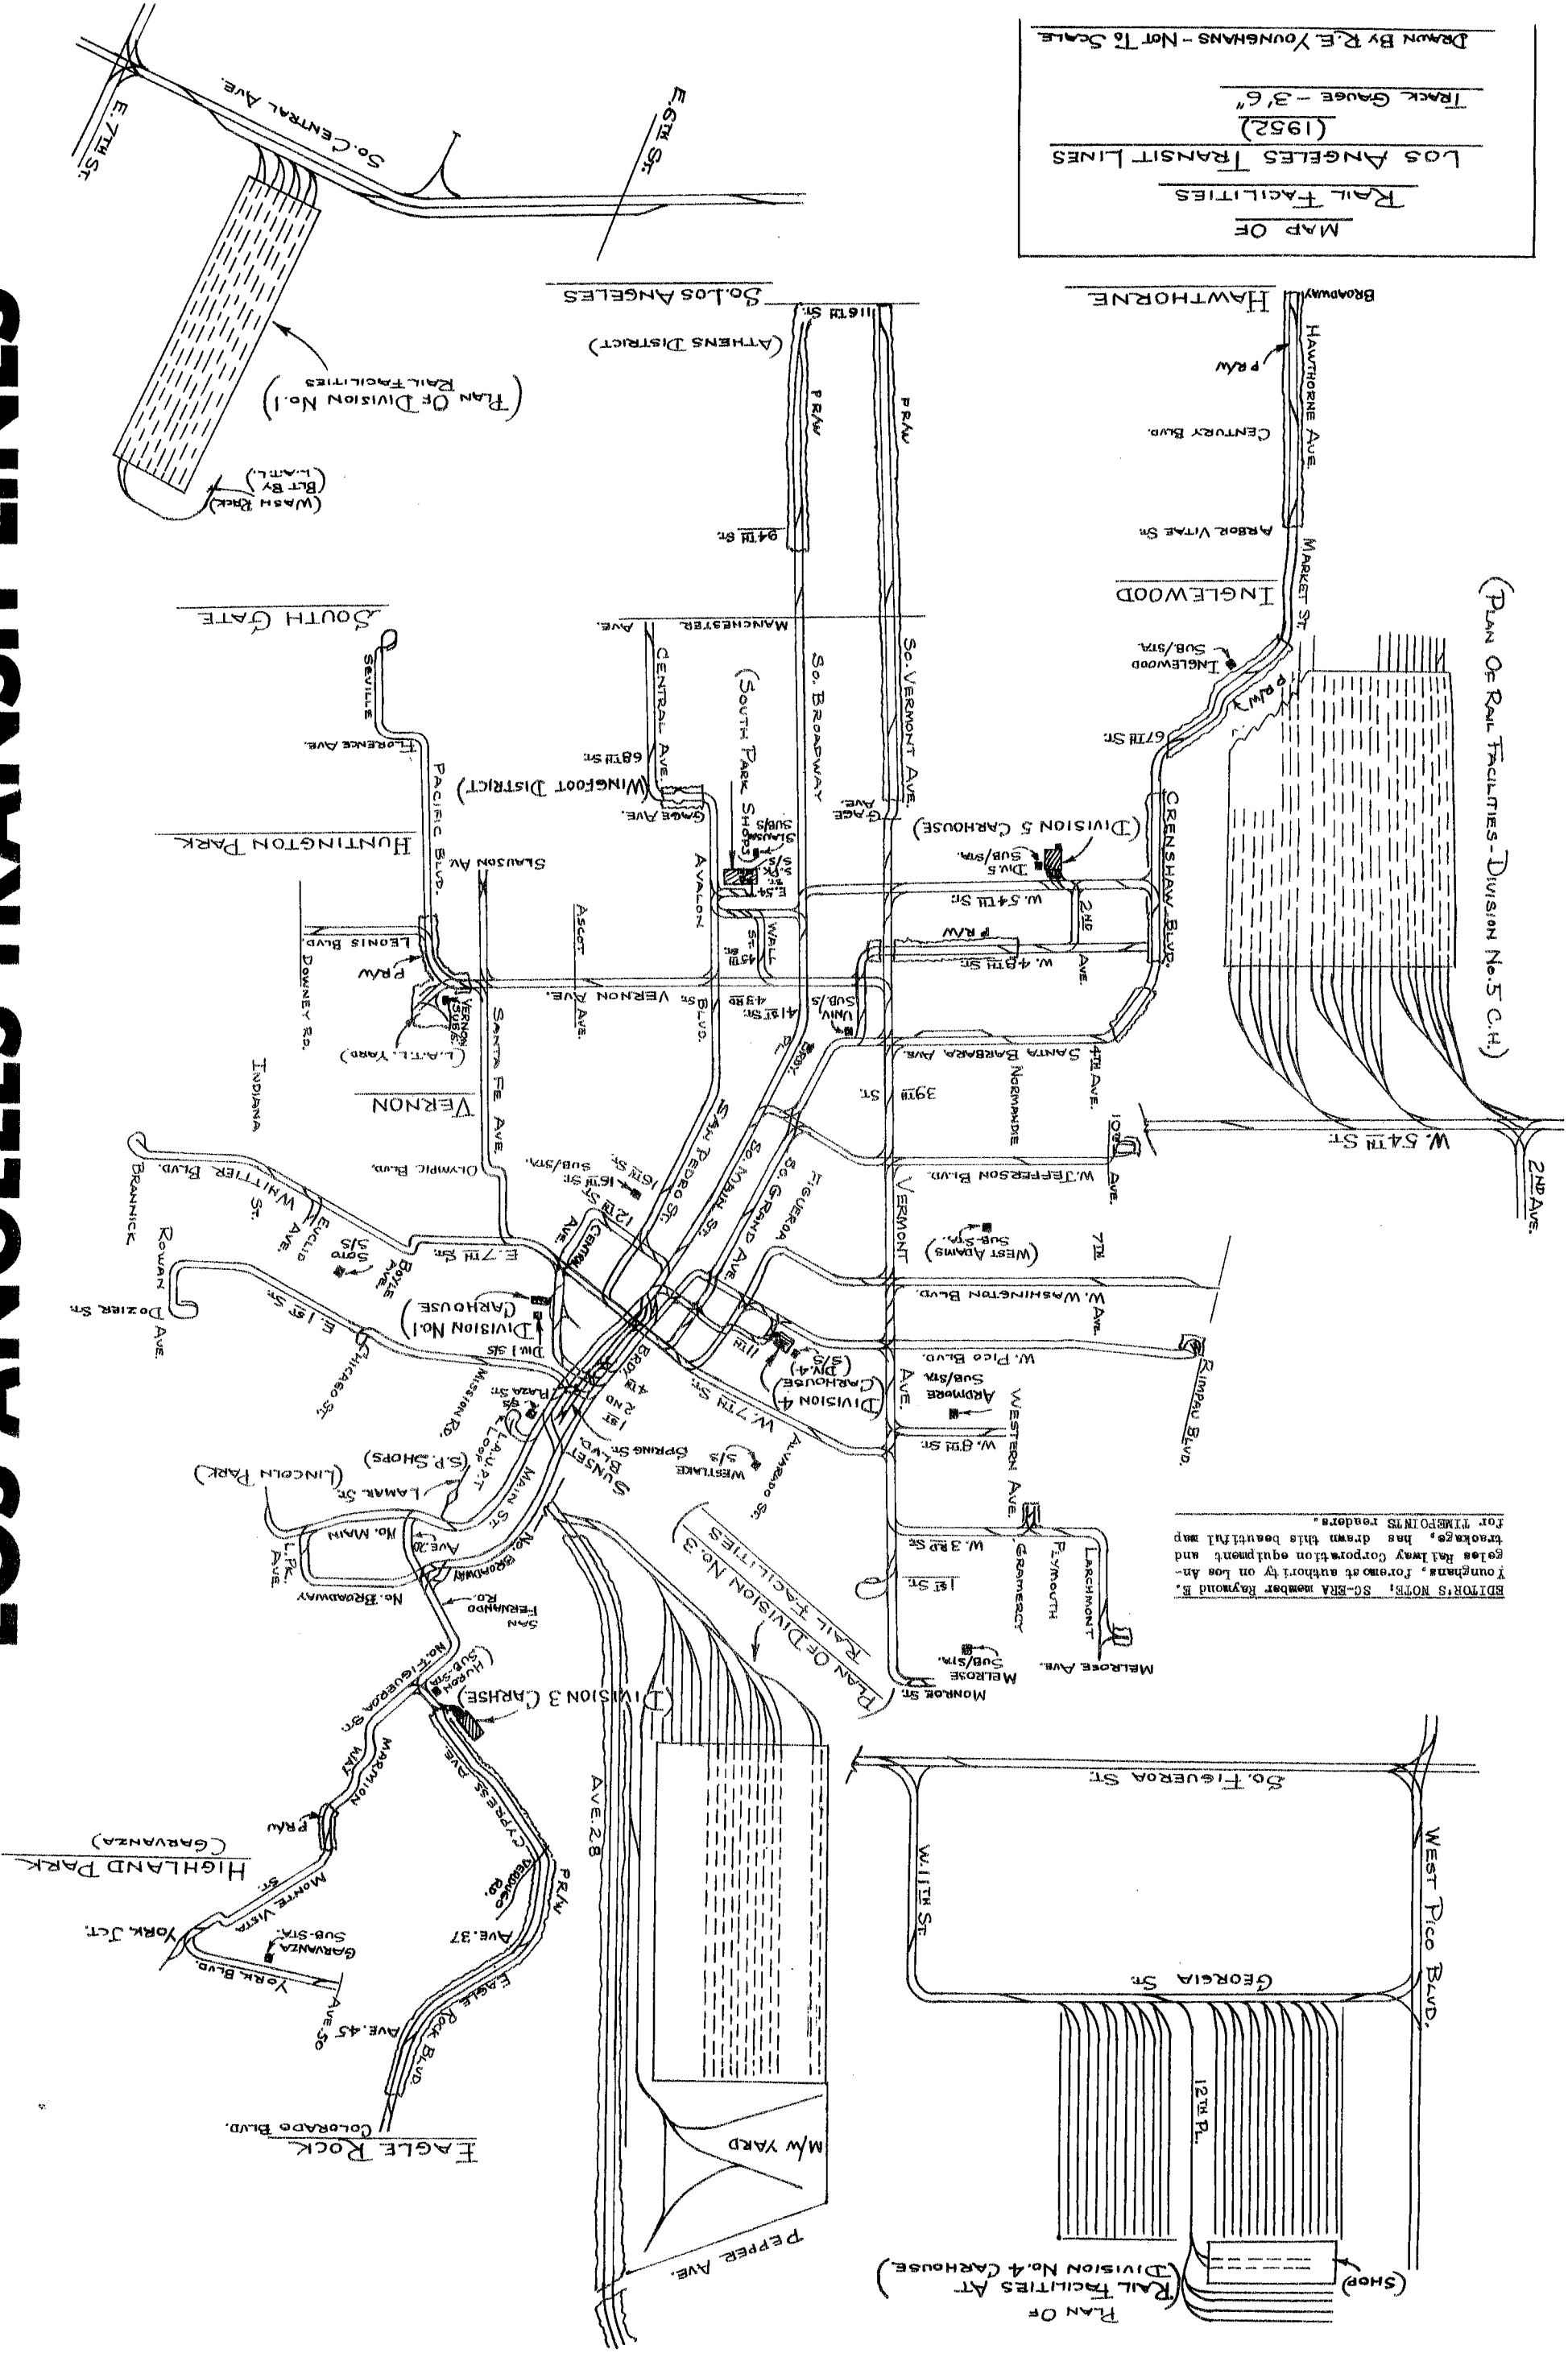

LOS ANGELES TRANSIT LINES

EDITOR'S NOTE: SC-BRA member Raymond B. Youngman, former authority on Los Angeles, has drawn this beautiful map for TIMEPOINTS readers.