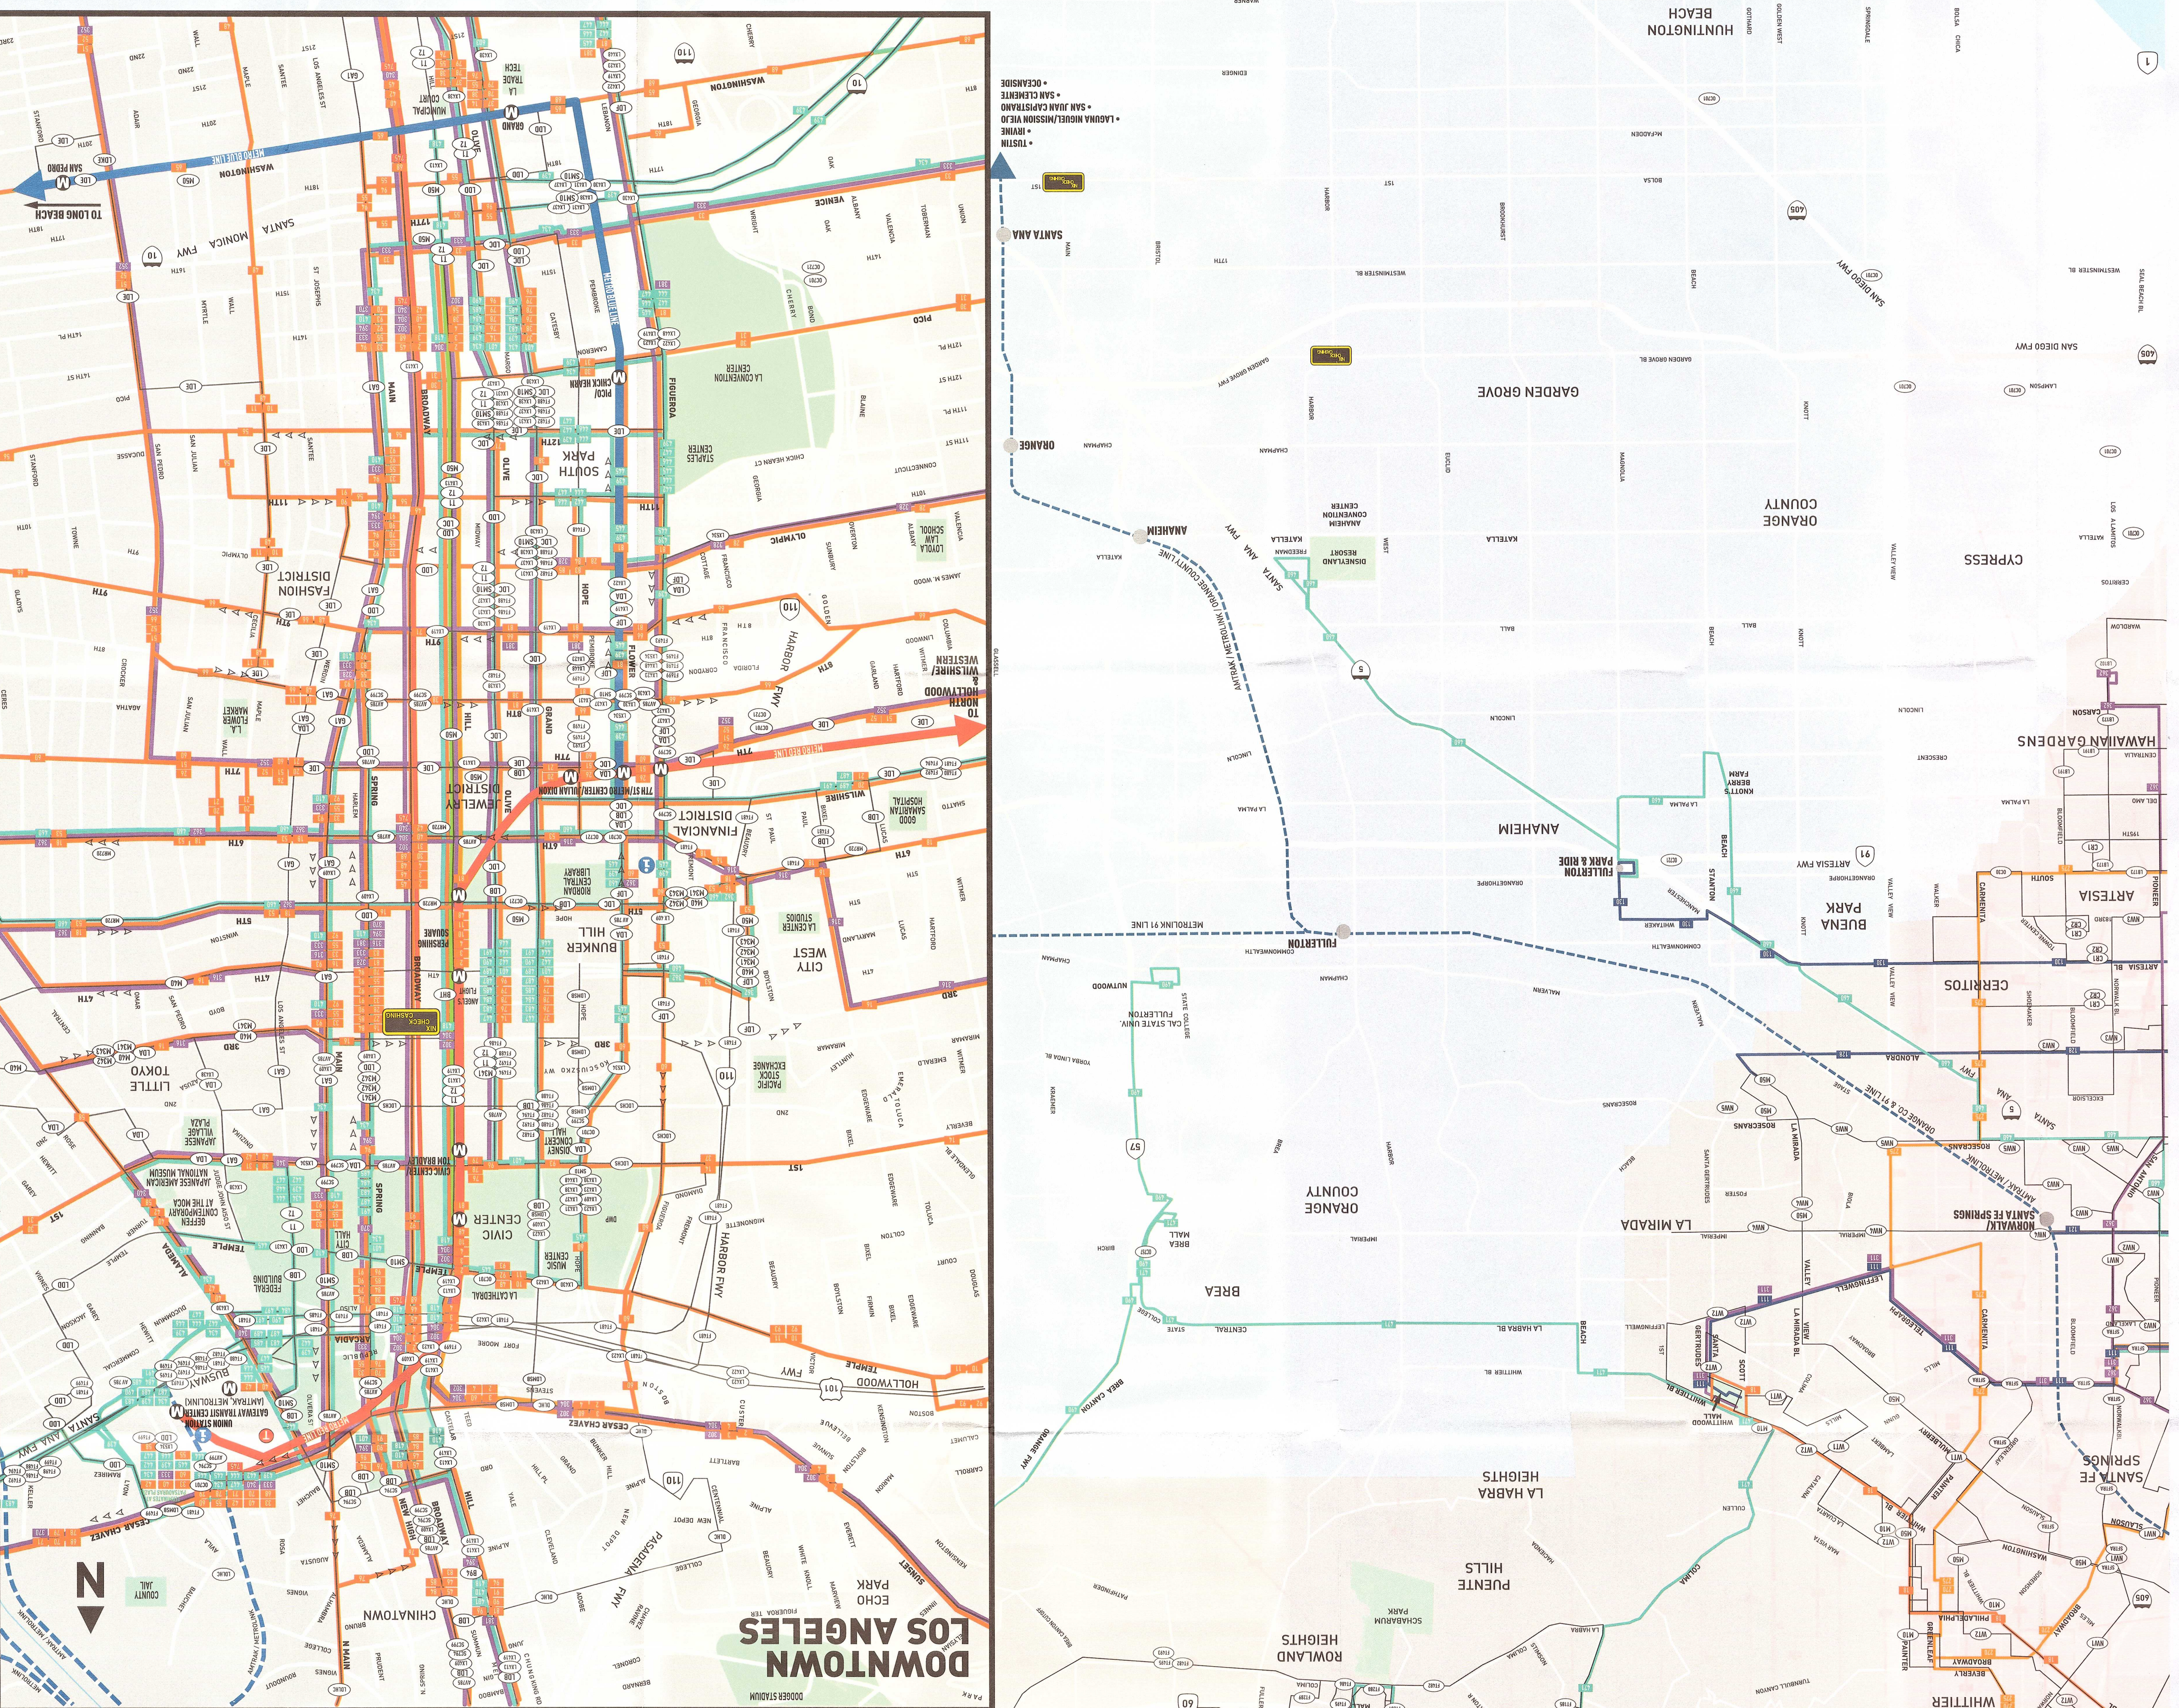

METRO BUS LINES

Table listing Metro Bus Lines with columns for Line Number, Line Name, and Description. The table includes lines such as 101, 102, 103, 104, 105, 106, 107, 108, 109, 110, 111, 112, 113, 114, 115, 116, 117, 118, 119, 120, 121, 122, 123, 124, 125, 126, 127, 128, 129, 130, 131, 132, 133, 134, 135, 136, 137, 138, 139, 140, 141, 142, 143, 144, 145, 146, 147, 148, 149, 150, 151, 152, 153, 154, 155, 156, 157, 158, 159, 160, 161, 162, 163, 164, 165, 166, 167, 168, 169, 170, 171, 172, 173, 174, 175, 176, 177, 178, 179, 180, 181, 182, 183, 184, 185, 186, 187, 188, 189, 190, 191, 192, 193, 194, 195, 196, 197, 198, 199, 200, 201, 202, 203, 204, 205, 206, 207, 208, 209, 210, 211, 212, 213, 214, 215, 216, 217, 218, 219, 220, 221, 222, 223, 224, 225, 226, 227, 228, 229, 230, 231, 232, 233, 234, 235, 236, 237, 238, 239, 240, 241, 242, 243, 244, 245, 246, 247, 248, 249, 250, 251, 252, 253, 254, 255, 256, 257, 258, 259, 260, 261, 262, 263, 264, 265, 266, 267, 268, 269, 270, 271, 272, 273, 274, 275, 276, 277, 278, 279, 280, 281, 282, 283, 284, 285, 286, 287, 288, 289, 290, 291, 292, 293, 294, 295, 296, 297, 298, 299, 300, 301, 302, 303, 304, 305, 306, 307, 308, 309, 310, 311, 312, 313, 314, 315, 316, 317, 318, 319, 320, 321, 322, 323, 324, 325, 326, 327, 328, 329, 330, 331, 332, 333, 334, 335, 336, 337, 338, 339, 340, 341, 342, 343, 344, 345, 346, 347, 348, 349, 350, 351, 352, 353, 354, 355, 356, 357, 358, 359, 360, 361, 362, 363, 364, 365, 366, 367, 368, 369, 370, 371, 372, 373, 374, 375, 376, 377, 378, 379, 380, 381, 382, 383, 384, 385, 386, 387, 388, 389, 390, 391, 392, 393, 394, 395, 396, 397, 398, 399, 400, 401, 402, 403, 404, 405, 406, 407, 408, 409, 410, 411, 412, 413, 414, 415, 416, 417, 418, 419, 420, 421, 422, 423, 424, 425, 426, 427, 428, 429, 430, 431, 432, 433, 434, 435, 436, 437, 438, 439, 440, 441, 442, 443, 444, 445, 446, 447, 448, 449, 450, 451, 452, 453, 454, 455, 456, 457, 458, 459, 460, 461, 462, 463, 464, 465, 466, 467, 468, 469, 470, 471, 472, 473, 474, 475, 476, 477, 478, 479, 480, 481, 482, 483, 484, 485, 486, 487, 488, 489, 490, 491, 492, 493, 494, 495, 496, 497, 498, 499, 500, 501, 502, 503, 504, 505, 506, 507, 508, 509, 510, 511, 512, 513, 514, 515, 516, 517, 518, 519, 520, 521, 522, 523, 524, 525, 526, 527, 528, 529, 530, 531, 532, 533, 534, 535, 536, 537, 538, 539, 540, 541, 542, 543, 544, 545, 546, 547, 548, 549, 550, 551, 552, 553, 554, 555, 556, 557, 558, 559, 560, 561, 562, 563, 564, 565, 566, 567, 568, 569, 570, 571, 572, 573, 574, 575, 576, 577, 578, 579, 580, 581, 582, 583, 584, 585, 586, 587, 588, 589, 590, 591, 592, 593, 594, 595, 596, 597, 598, 599, 600, 601, 602, 603, 604, 605, 606, 607, 608, 609, 610, 611, 612, 613, 614, 615, 616, 617, 618, 619, 620, 621, 622, 623, 624, 625, 626, 627, 628, 629, 630, 631, 632, 633, 634, 635, 636, 637, 638, 639, 640, 641, 642, 643, 644, 645, 646, 647, 648, 649, 650, 651, 652, 653, 654, 655, 656, 657, 658, 659, 660, 661, 662, 663, 664, 665, 666, 667, 668, 669, 670, 671, 672, 673, 674, 675, 676, 677, 678, 679, 680, 681, 682, 683, 684, 685, 686, 687, 688, 689, 690, 691, 692, 693, 694, 695, 696, 697, 698, 699, 700, 701, 702, 703, 704, 705, 706, 707, 708, 709, 710, 711, 712, 713, 714, 715, 716, 717, 718, 719, 720, 721, 722, 723, 724, 725, 726, 727, 728, 729, 730, 731, 732, 733, 734, 735, 736, 737, 738, 739, 740, 741, 742, 743, 744, 745, 746, 747, 748, 749, 750, 751, 752, 753, 754, 755, 756, 757, 758, 759, 760, 761, 762, 763, 764, 765, 766, 767, 768, 769, 770, 771, 772, 773, 774, 775, 776, 777, 778, 779, 780, 781, 782, 783, 784, 785, 786, 787, 788, 789, 790, 791, 792, 793, 794, 795, 796, 797, 798, 799, 800, 801, 802, 803, 804, 805, 806, 807, 808, 809, 810, 811, 812, 813, 814, 815, 816, 817, 818, 819, 820, 821, 822, 823, 824, 825, 826, 827, 828, 829, 830, 831, 832, 833, 834, 835, 836, 837, 838, 839, 840, 841, 842, 843, 844, 845, 846, 847, 848, 849, 850, 851, 852, 853, 854, 855, 856, 857, 858, 859, 860, 861, 862, 863, 864, 865, 866, 867, 868, 869, 870, 871, 872, 873, 874, 875, 876, 877, 878, 879, 880, 881, 882, 883, 884, 885, 886, 887, 888, 889, 890, 891, 892, 893, 894, 895, 896, 897, 898, 899, 900, 901, 902, 903, 904, 905, 906, 907, 908, 909, 910, 911, 912, 913, 914, 915, 916, 917, 918, 919, 920, 921, 922, 923, 924, 925, 926, 927, 928, 929, 930, 931, 932, 933, 934, 935, 936, 937, 938, 939, 940, 941, 942, 943, 944, 945, 946, 947, 948, 949, 950, 951, 952, 953, 954, 955, 956, 957, 958, 959, 960, 961, 962, 963, 964, 965, 966, 967, 968, 969, 970, 971, 972, 973, 974, 975, 976, 977, 978, 979, 980, 981, 982, 983, 984, 985, 986, 987, 988, 989, 990, 991, 992, 993, 994, 995, 996, 997, 998, 999, 1000.