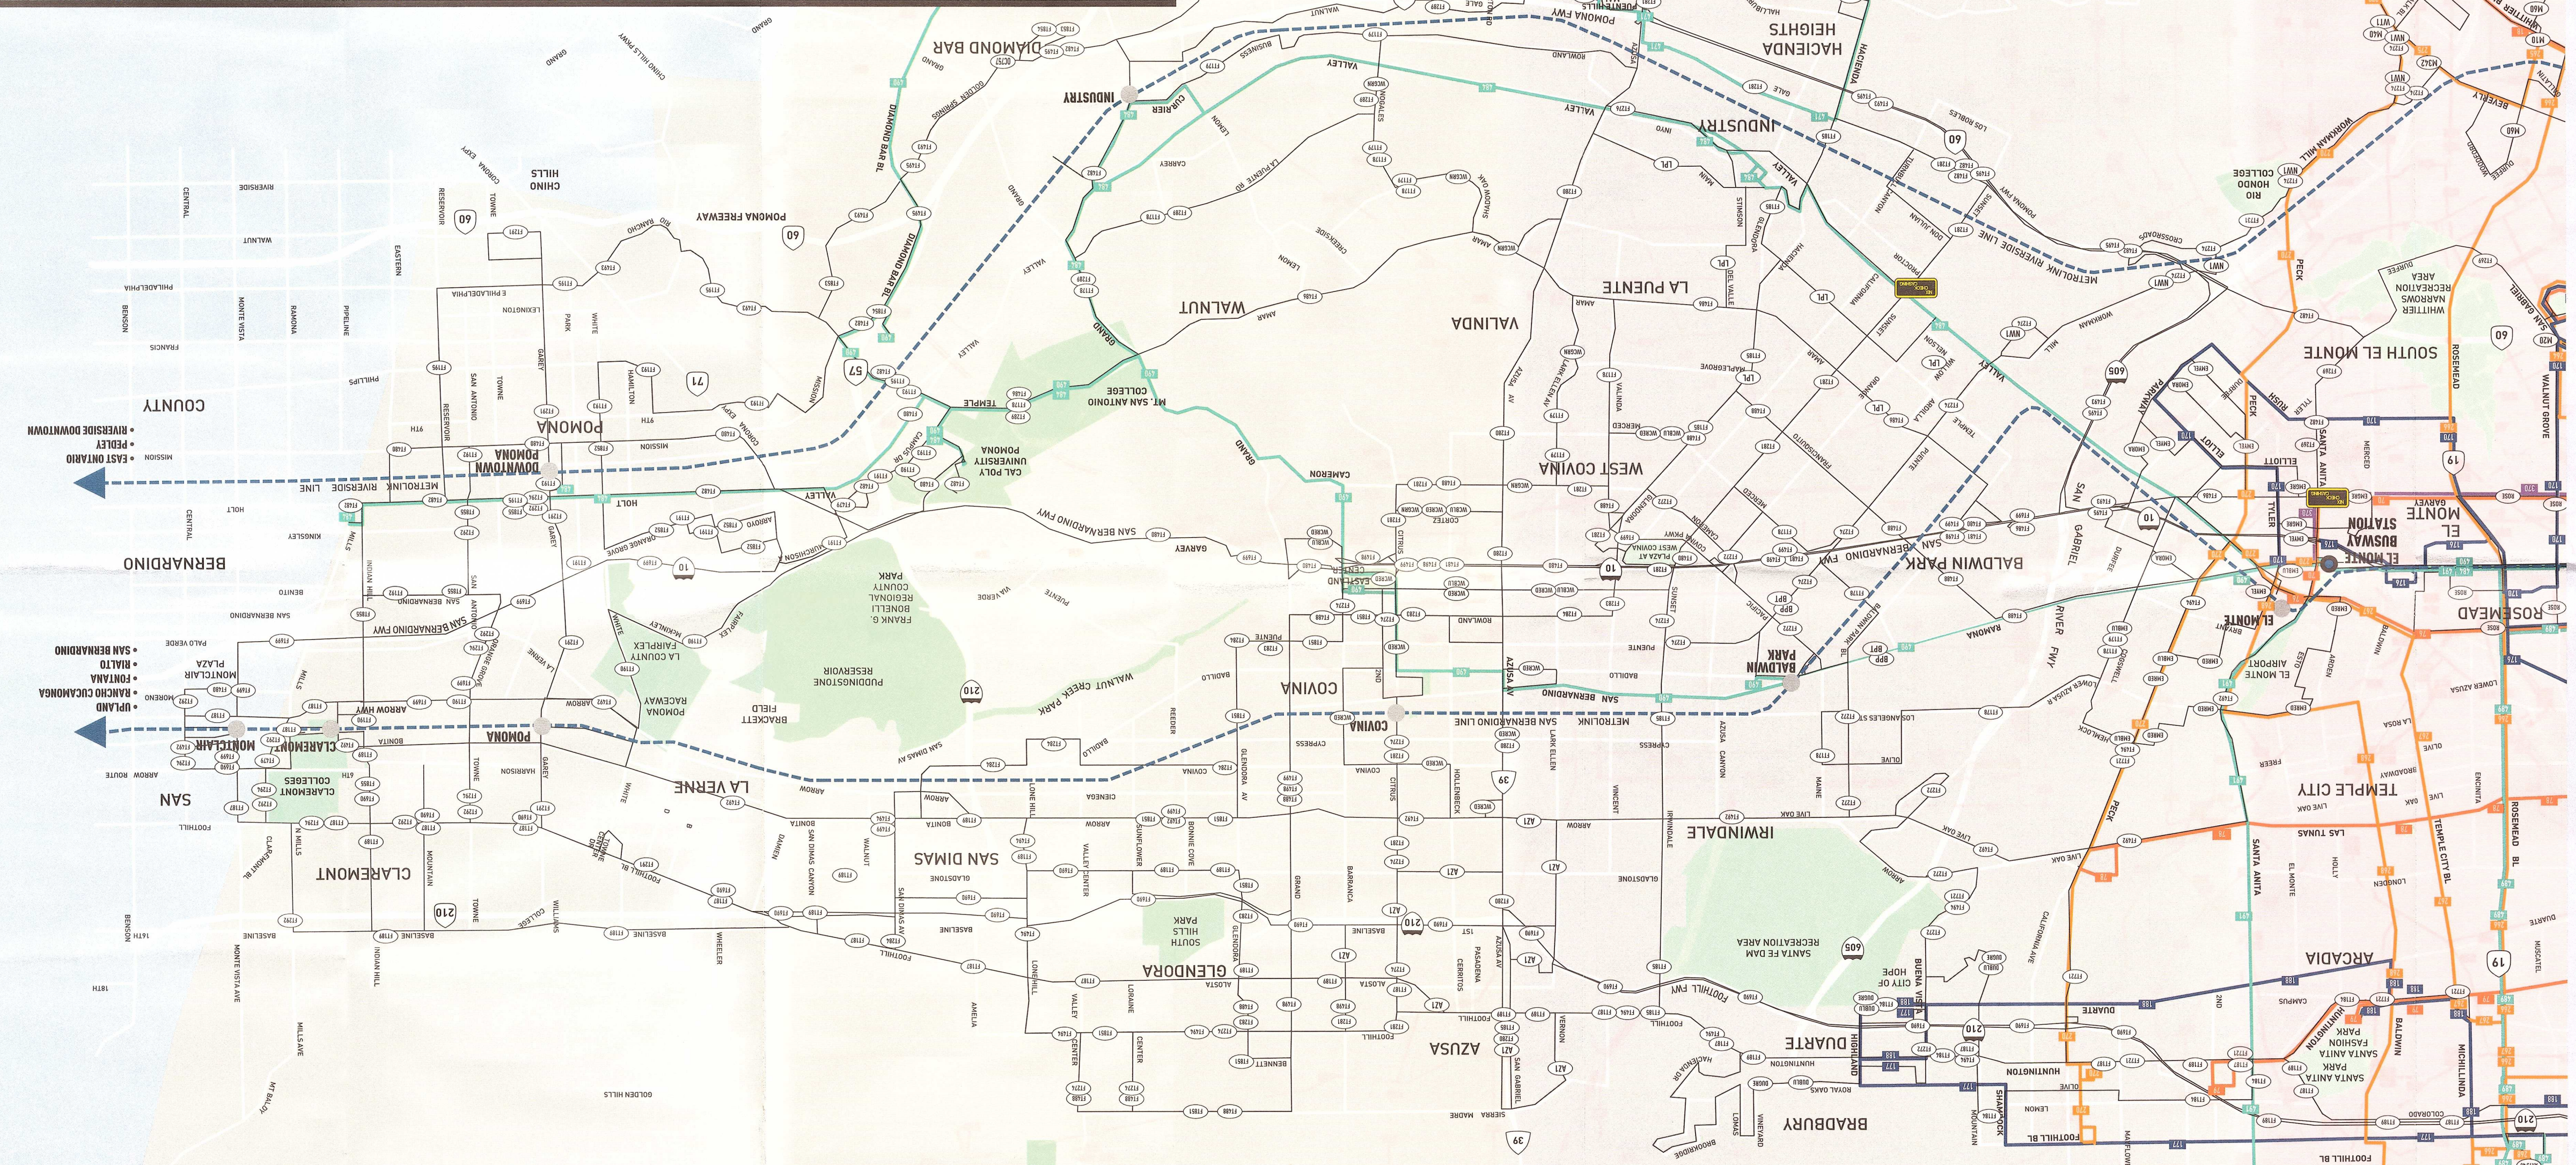

METRO BUS LINES

Table listing Metro Bus Lines with columns for Line Number, Line Name, and Description. The table includes lines such as 101, 102, 103, 104, 105, 106, 107, 108, 109, 110, 111, 112, 113, 114, 115, 116, 117, 118, 119, 120, 121, 122, 123, 124, 125, 126, 127, 128, 129, 130, 131, 132, 133, 134, 135, 136, 137, 138, 139, 140, 141, 142, 143, 144, 145, 146, 147, 148, 149, 150, 151, 152, 153, 154, 155, 156, 157, 158, 159, 160, 161, 162, 163, 164, 165, 166, 167, 168, 169, 170, 171, 172, 173, 174, 175, 176, 177, 178, 179, 180, 181, 182, 183, 184, 185, 186, 187, 188, 189, 190, 191, 192, 193, 194, 195, 196, 197, 198, 199, 200, 201, 202, 203, 204, 205, 206, 207, 208, 209, 210, 211, 212, 213, 214, 215, 216, 217, 218, 219, 220, 221, 222, 223, 224, 225, 226, 227, 228, 229, 230, 231, 232, 233, 234, 235, 236, 237, 238, 239, 240, 241, 242, 243, 244, 245, 246, 247, 248, 249, 250, 251, 252, 253, 254, 255, 256, 257, 258, 259, 260, 261, 262, 263, 264, 265, 266, 267, 268, 269, 270, 271, 272, 273, 274, 275, 276, 277, 278, 279, 280, 281, 282, 283, 284, 285, 286, 287, 288, 289, 290, 291, 292, 293, 294, 295, 296, 297, 298, 299, 300, 301, 302, 303, 304, 305, 306, 307, 308, 309, 310, 311, 312, 313, 314, 315, 316, 317, 318, 319, 320, 321, 322, 323, 324, 325, 326, 327, 328, 329, 330, 331, 332, 333, 334, 335, 336, 337, 338, 339, 340, 341, 342, 343, 344, 345, 346, 347, 348, 349, 350, 351, 352, 353, 354, 355, 356, 357, 358, 359, 360, 361, 362, 363, 364, 365, 366, 367, 368, 369, 370, 371, 372, 373, 374, 375, 376, 377, 378, 379, 380, 381, 382, 383, 384, 385, 386, 387, 388, 389, 390, 391, 392, 393, 394, 395, 396, 397, 398, 399, 400, 401, 402, 403, 404, 405, 406, 407, 408, 409, 410, 411, 412, 413, 414, 415, 416, 417, 418, 419, 420, 421, 422, 423, 424, 425, 426, 427, 428, 429, 430, 431, 432, 433, 434, 435, 436, 437, 438, 439, 440, 441, 442, 443, 444, 445, 446, 447, 448, 449, 450, 451, 452, 453, 454, 455, 456, 457, 458, 459, 460, 461, 462, 463, 464, 465, 466, 467, 468, 469, 470, 471, 472, 473, 474, 475, 476, 477, 478, 479, 480, 481, 482, 483, 484, 485, 486, 487, 488, 489, 490, 491, 492, 493, 494, 495, 496, 497, 498, 499, 500, 501, 502, 503, 504, 505, 506, 507, 508, 509, 510, 511, 512, 513, 514, 515, 516, 517, 518, 519, 520, 521, 522, 523, 524, 525, 526, 527, 528, 529, 530, 531, 532, 533, 534, 535, 536, 537, 538, 539, 540, 541, 542, 543, 544, 545, 546, 547, 548, 549, 550, 551, 552, 553, 554, 555, 556, 557, 558, 559, 560, 561, 562, 563, 564, 565, 566, 567, 568, 569, 570, 571, 572, 573, 574, 575, 576, 577, 578, 579, 580, 581, 582, 583, 584, 585, 586, 587, 588, 589, 590, 591, 592, 593, 594, 595, 596, 597, 598, 599, 600, 601, 602, 603, 604, 605, 606, 607, 608, 609, 610, 611, 612, 613, 614, 615, 616, 617, 618, 619, 620, 621, 622, 623, 624, 625, 626, 627, 628, 629, 630, 631, 632, 633, 634, 635, 636, 637, 638, 639, 640, 641, 642, 643, 644, 645, 646, 647, 648, 649, 650, 651, 652, 653, 654, 655, 656, 657, 658, 659, 660, 661, 662, 663, 664, 665, 666, 667, 668, 669, 670, 671, 672, 673, 674, 675, 676, 677, 678, 679, 680, 681, 682, 683, 684, 685, 686, 687, 688, 689, 690, 691, 692, 693, 694, 695, 696, 697, 698, 699, 700, 701, 702, 703, 704, 705, 706, 707, 708, 709, 710, 711, 712, 713, 714, 715, 716, 717, 718, 719, 720, 721, 722, 723, 724, 725, 726, 727, 728, 729, 730, 731, 732, 733, 734, 735, 736, 737, 738, 739, 740, 741, 742, 743, 744, 745, 746, 747, 748, 749, 750, 751, 752, 753, 754, 755, 756, 757, 758, 759, 760, 761, 762, 763, 764, 765, 766, 767, 768, 769, 770, 771, 772, 773, 774, 775, 776, 777, 778, 779, 780, 781, 782, 783, 784, 785, 786, 787, 788, 789, 790, 791, 792, 793, 794, 795, 796, 797, 798, 799, 800, 801, 802, 803, 804, 805, 806, 807, 808, 809, 810, 811, 812, 813, 814, 815, 816, 817, 818, 819, 820, 821, 822, 823, 824, 825, 826, 827, 828, 829, 830, 831, 832, 833, 834, 835, 836, 837, 838, 839, 840, 841, 842, 843, 844, 845, 846, 847, 848, 849, 850, 851, 852, 853, 854, 855, 856, 857, 858, 859, 860, 861, 862, 863, 864, 865, 866, 867, 868, 869, 870, 871, 872, 873, 874, 875, 876, 877, 878, 879, 880, 881, 882, 883, 884, 885, 886, 887, 888, 889, 890, 891, 892, 893, 894, 895, 896, 897, 898, 899, 900, 901, 902, 903, 904, 905, 906, 907, 908, 909, 910, 911, 912, 913, 914, 915, 916, 917, 918, 919, 920, 921, 922, 923, 924, 925, 926, 927, 928, 929, 930, 931, 932, 933, 934, 935, 936, 937, 938, 939, 940, 941, 942, 943, 944, 945, 946, 947, 948, 949, 950, 951, 952, 953, 954, 955, 956, 957, 958, 959, 960, 961, 962, 963, 964, 965, 966, 967, 968, 969, 970, 971, 972, 973, 974, 975, 976, 977, 978, 979, 980, 981, 982, 983, 984, 985, 986, 987, 988, 989, 990, 991, 992, 993, 994, 995, 996, 997, 998, 999, 1000.