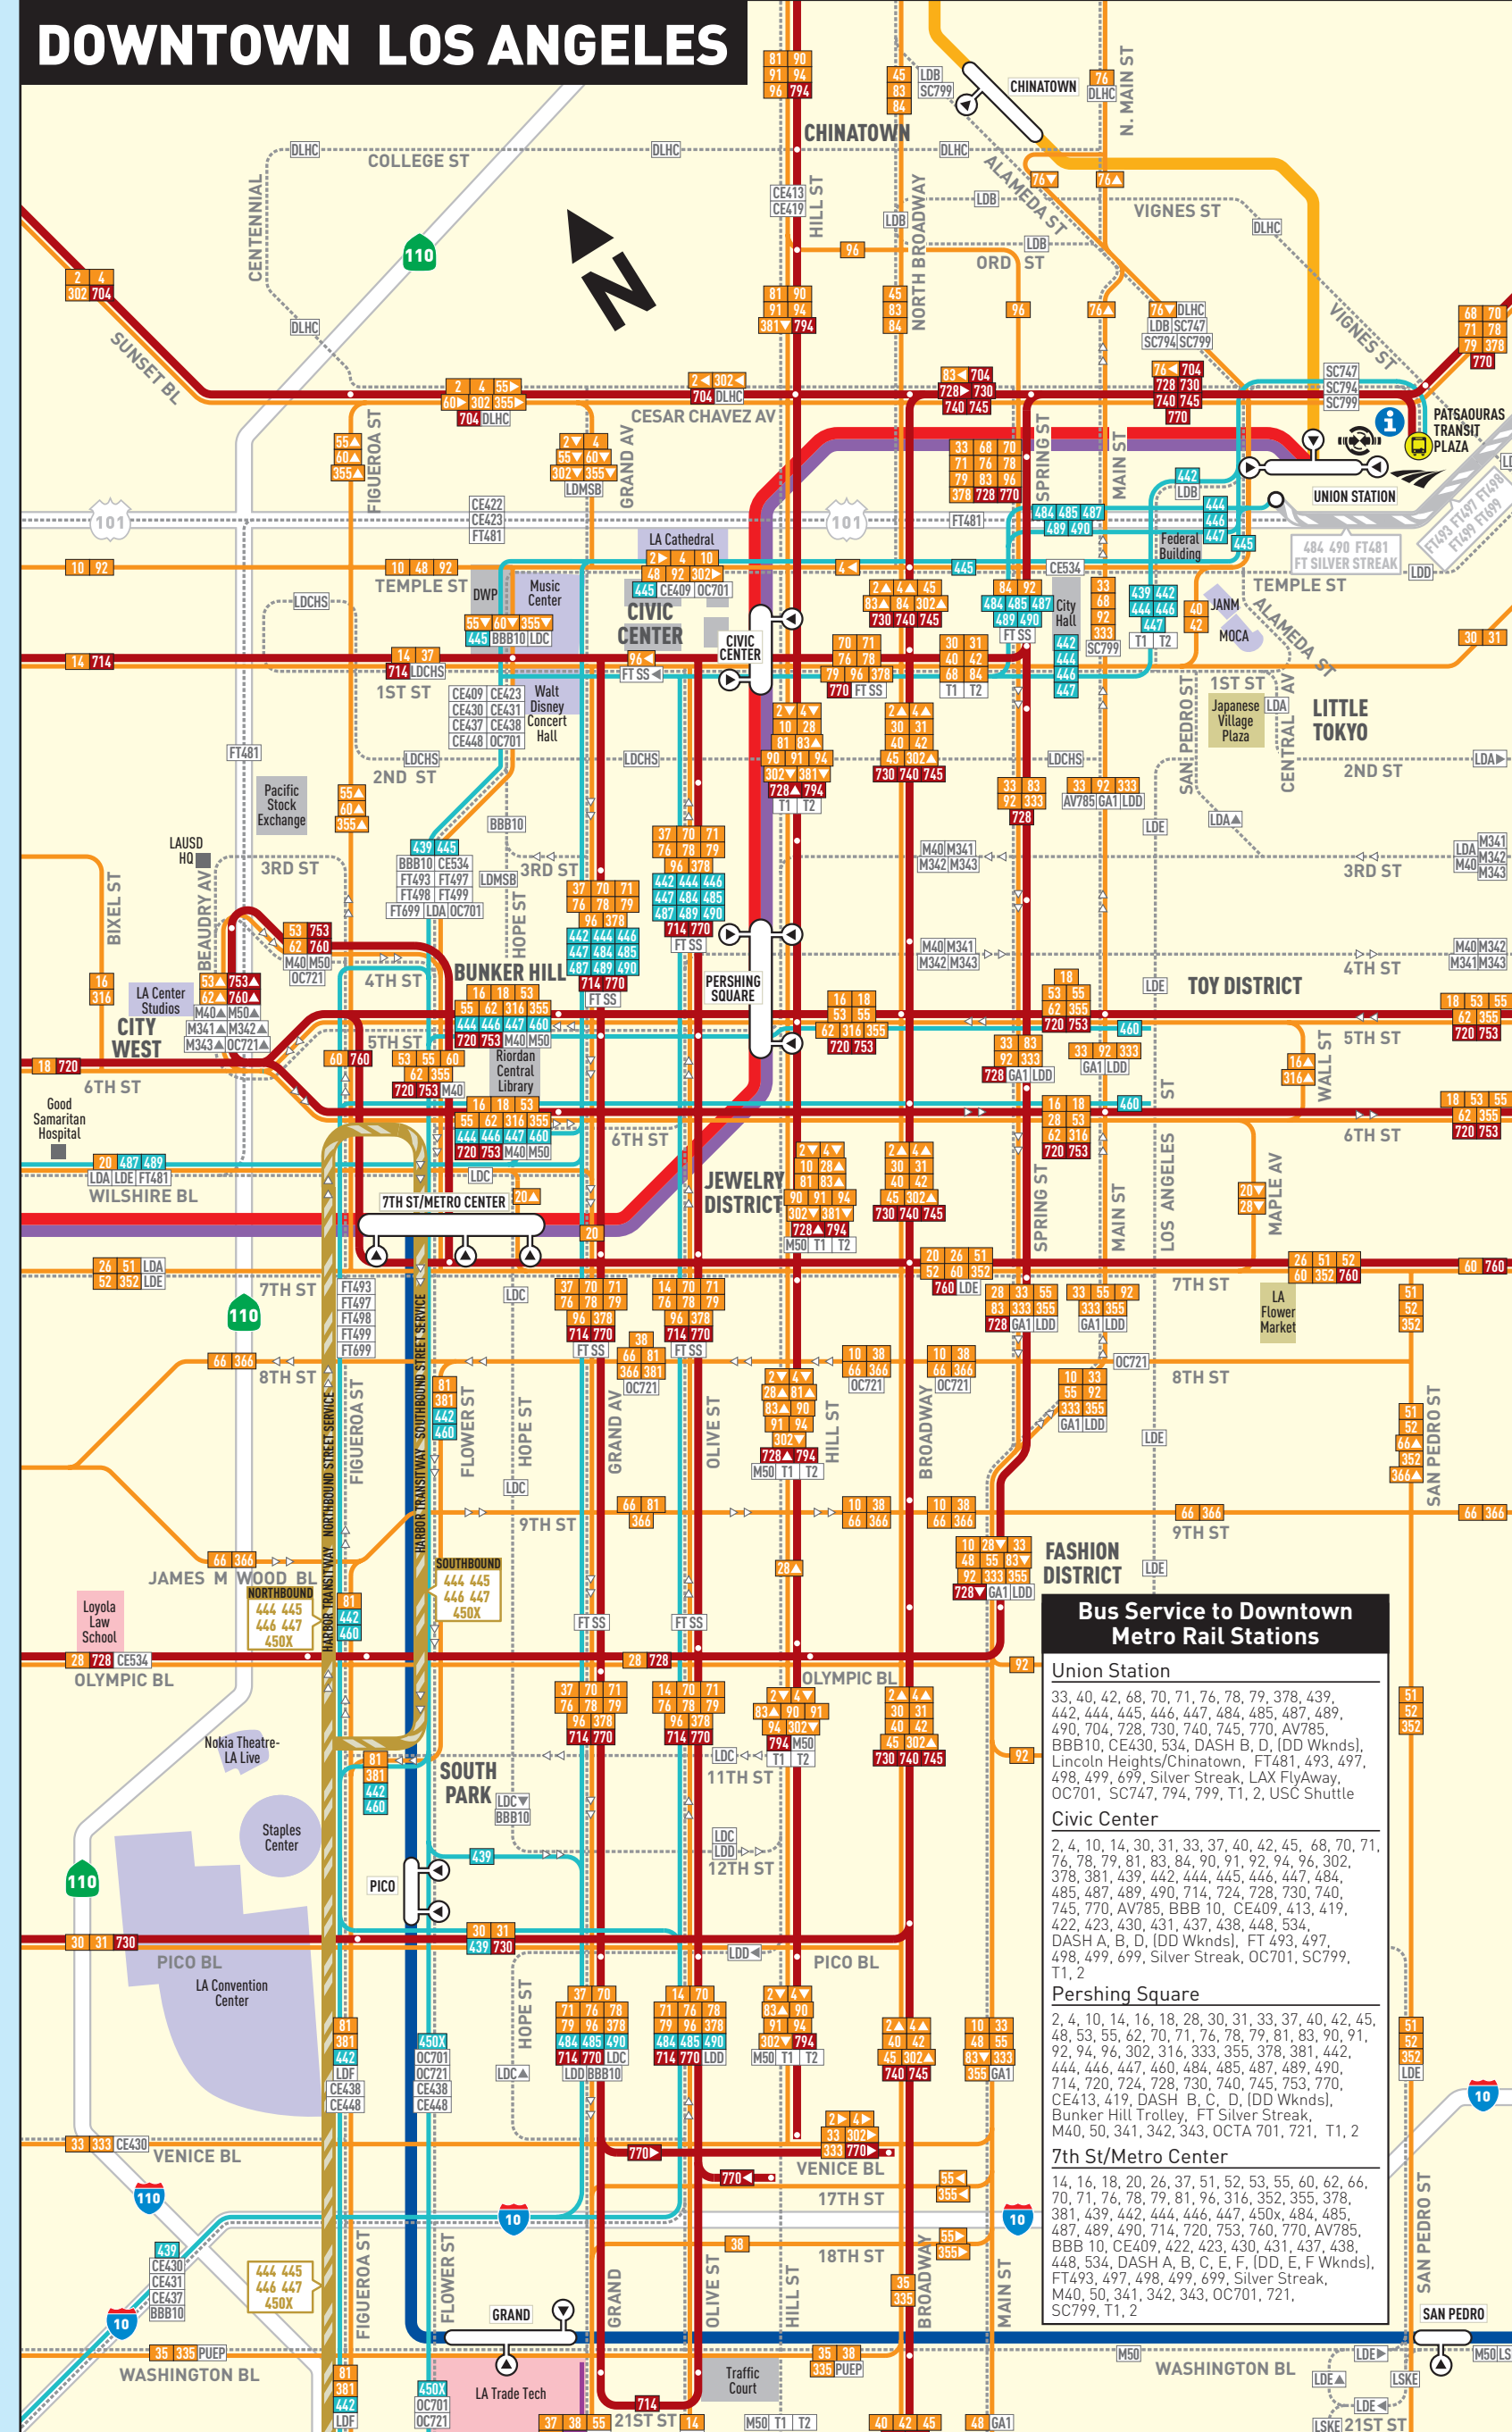

Metro Bus & Metro Rail System Map

Municipal Bus Operators

ALB	Alhambra Community Transit
AMC	Antelope Valley Transit
BCL	Beach Cities Transit
BCT	Beckman Transit
BCG	Boyle Heights Transit
BFB	Burbank Bus
BSB	Burbank Bus
BSR	Burbank Bus
CA	Carson Transit
CH	Chico State Transit
CCS	Chico State Transit
CCD	Chico State Transit
CCM	Chico State Transit
CCO	Chico State Transit
CCP	Chico State Transit
CCQ	Chico State Transit
CCR	Chico State Transit
CCS	Chico State Transit
CCT	Chico State Transit
CCU	Chico State Transit
CCV	Chico State Transit
CCW	Chico State Transit
CCX	Chico State Transit
CCY	Chico State Transit
CCZ	Chico State Transit
CC1	Chico State Transit
CC2	Chico State Transit
CC3	Chico State Transit
CC4	Chico State Transit
CC5	Chico State Transit
CC6	Chico State Transit
CC7	Chico State Transit
CC8	Chico State Transit
CC9	Chico State Transit
CC0	Chico State Transit