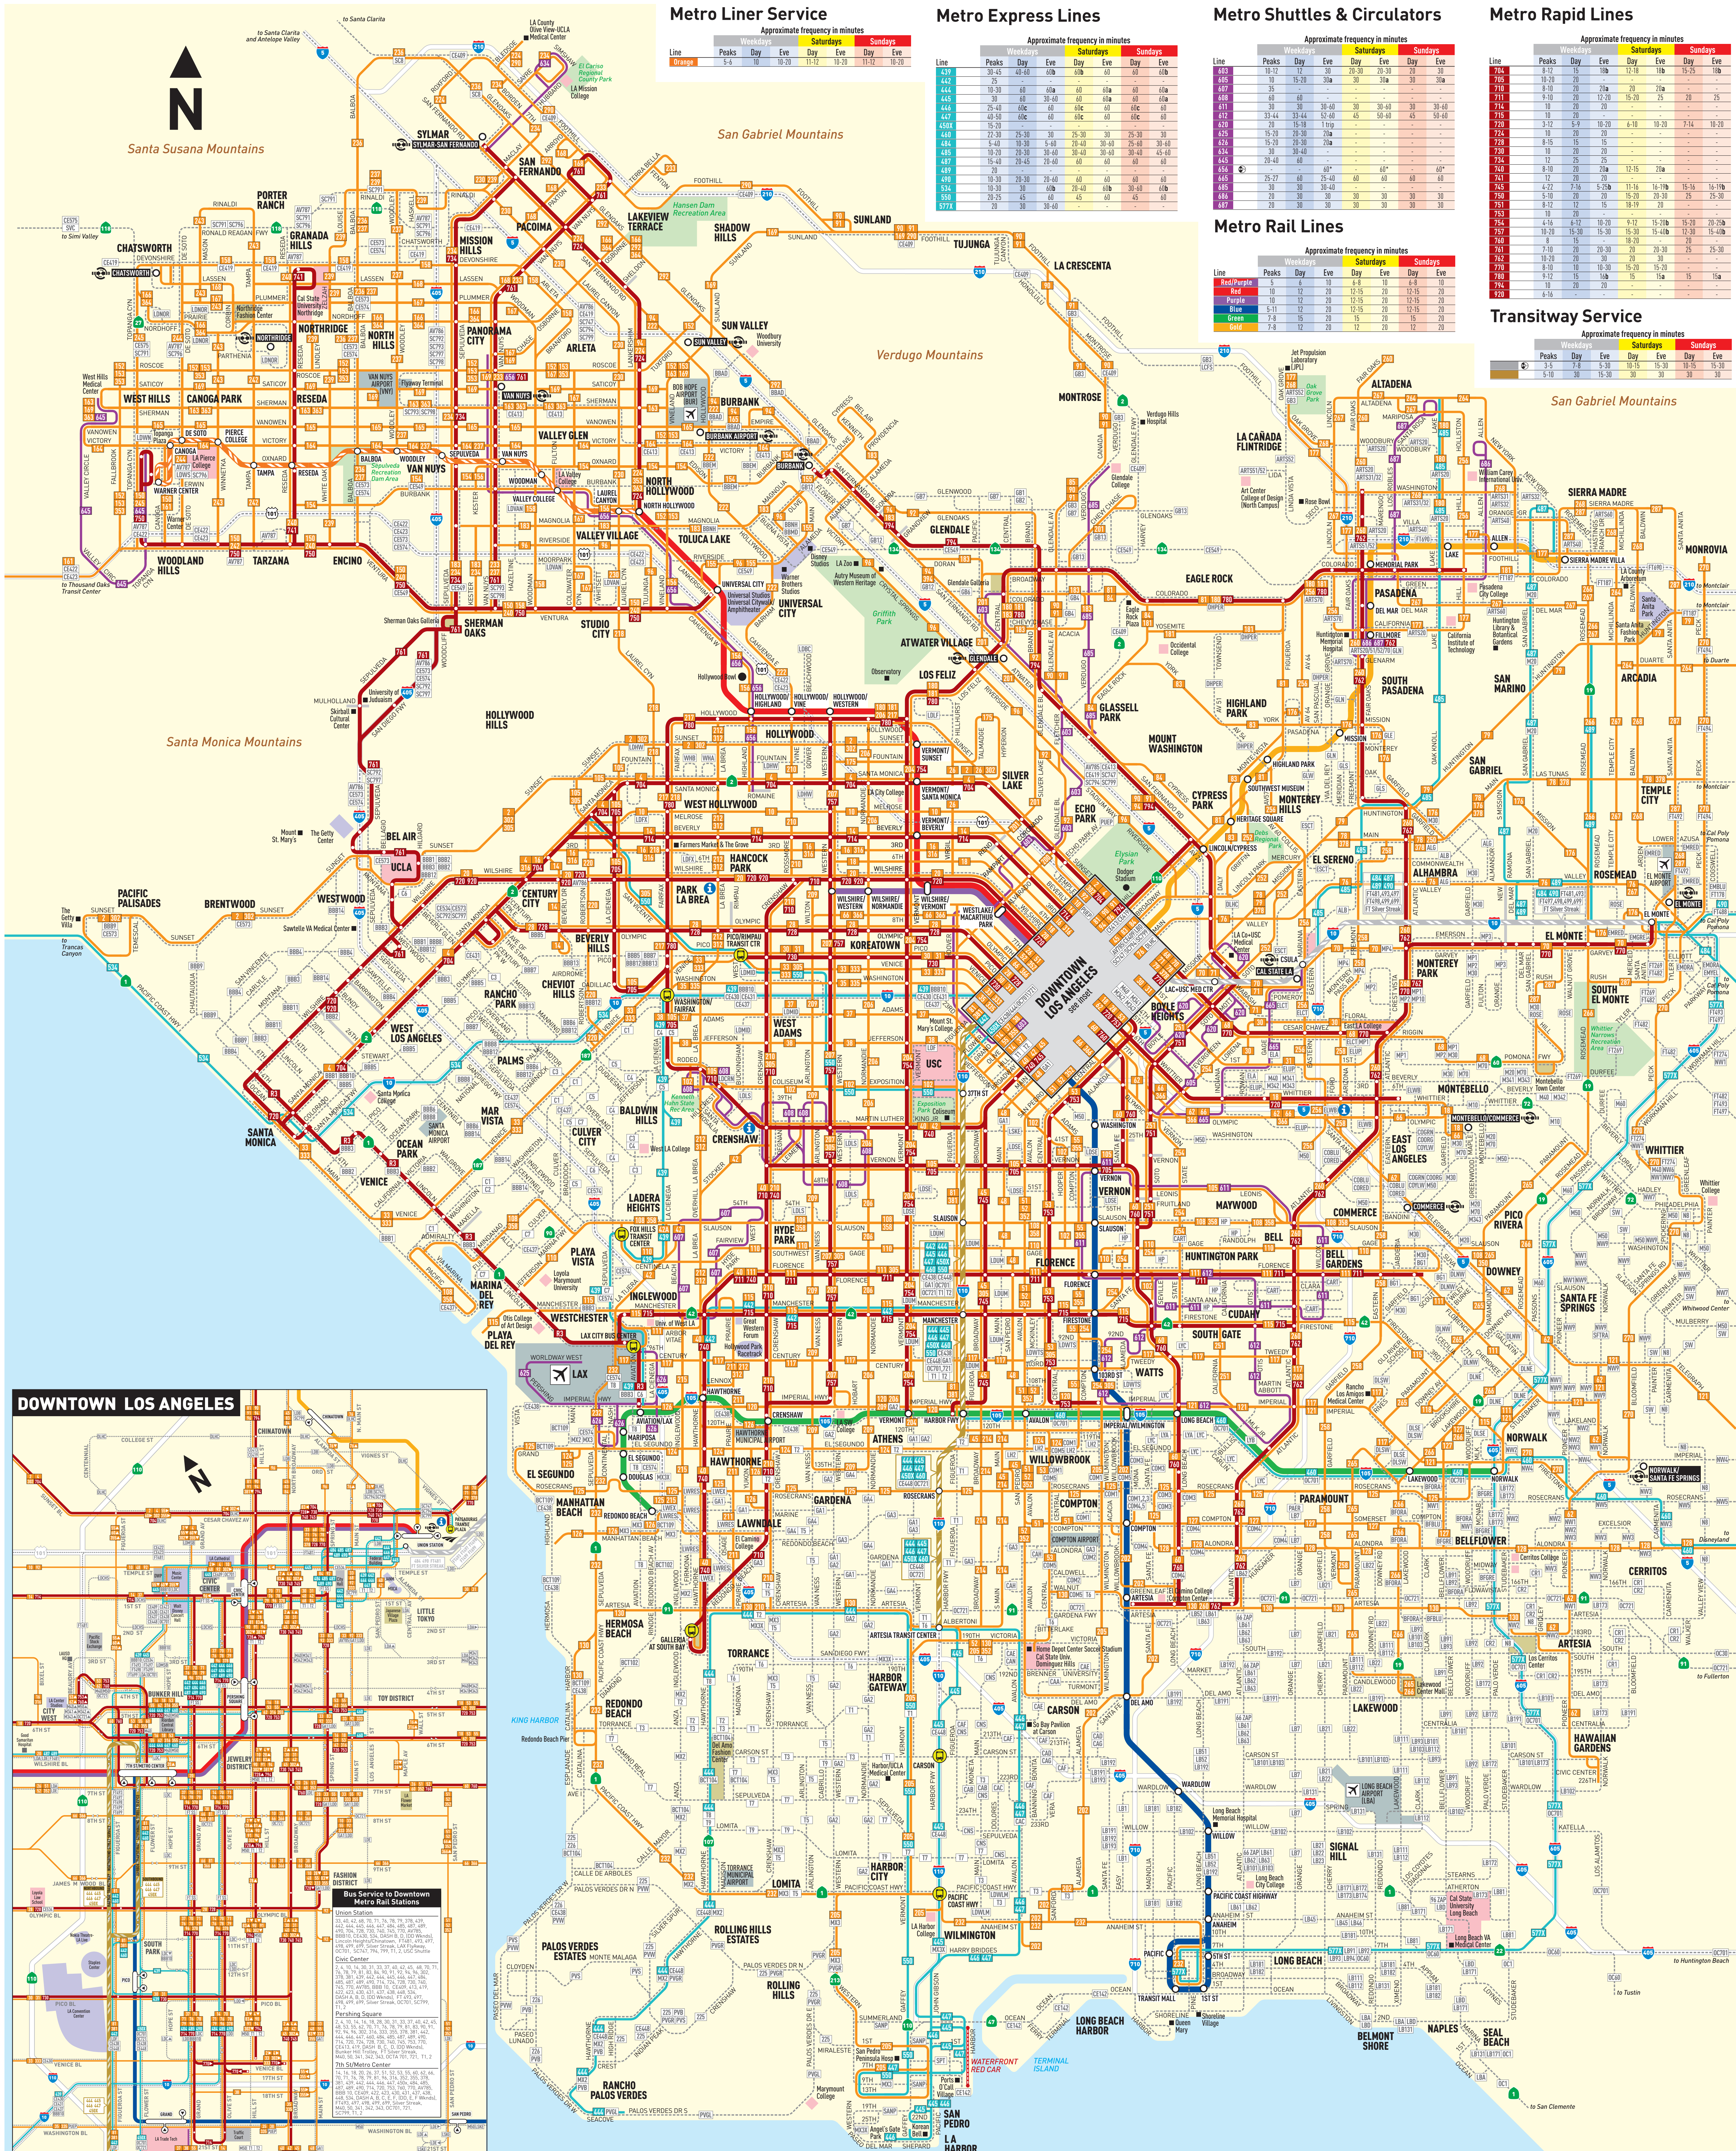

Metro Bus & Metro Rail System Map

Municipal Bus Operators

ALB	Alhambra Community Transit
AMC	Antelope Valley Transit
BCL	Beach Cities Transit
BCT	Beckman Transit
BCG	Boyle Heights Transit
BFB	Burbank Bus
BSB	Burbank Bus
BSR	Burbank Bus
CA	Carson Transit
CH	Chico State Transit
CCS	Chico State Transit
CCD	Chico State Transit
CCM	Chico State Transit
CCO	Chico State Transit
CCP	Chico State Transit
CCQ	Chico State Transit
CCR	Chico State Transit
CCS	Chico State Transit
CCT	Chico State Transit
CCU	Chico State Transit
CCV	Chico State Transit
CCW	Chico State Transit
CCX	Chico State Transit
CCY	Chico State Transit
CCZ	Chico State Transit
CC1	Chico State Transit
CC2	Chico State Transit
CC3	Chico State Transit
CC4	Chico State Transit
CC5	Chico State Transit
CC6	Chico State Transit
CC7	Chico State Transit
CC8	Chico State Transit
CC9	Chico State Transit
CC0	Chico State Transit