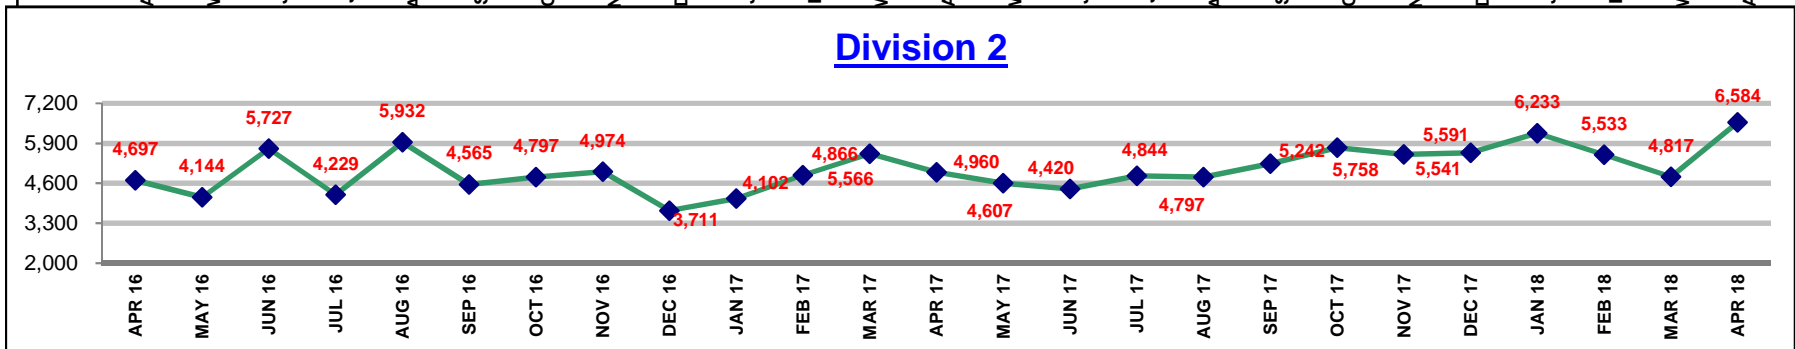

Los Angeles County Metropolitan Transportation Authority

Total Mean Miles Between Road Calls - April 2018

Los Angeles County Metropolitan Transportation Authority

Total Mean Miles Between Road Calls - April 2018