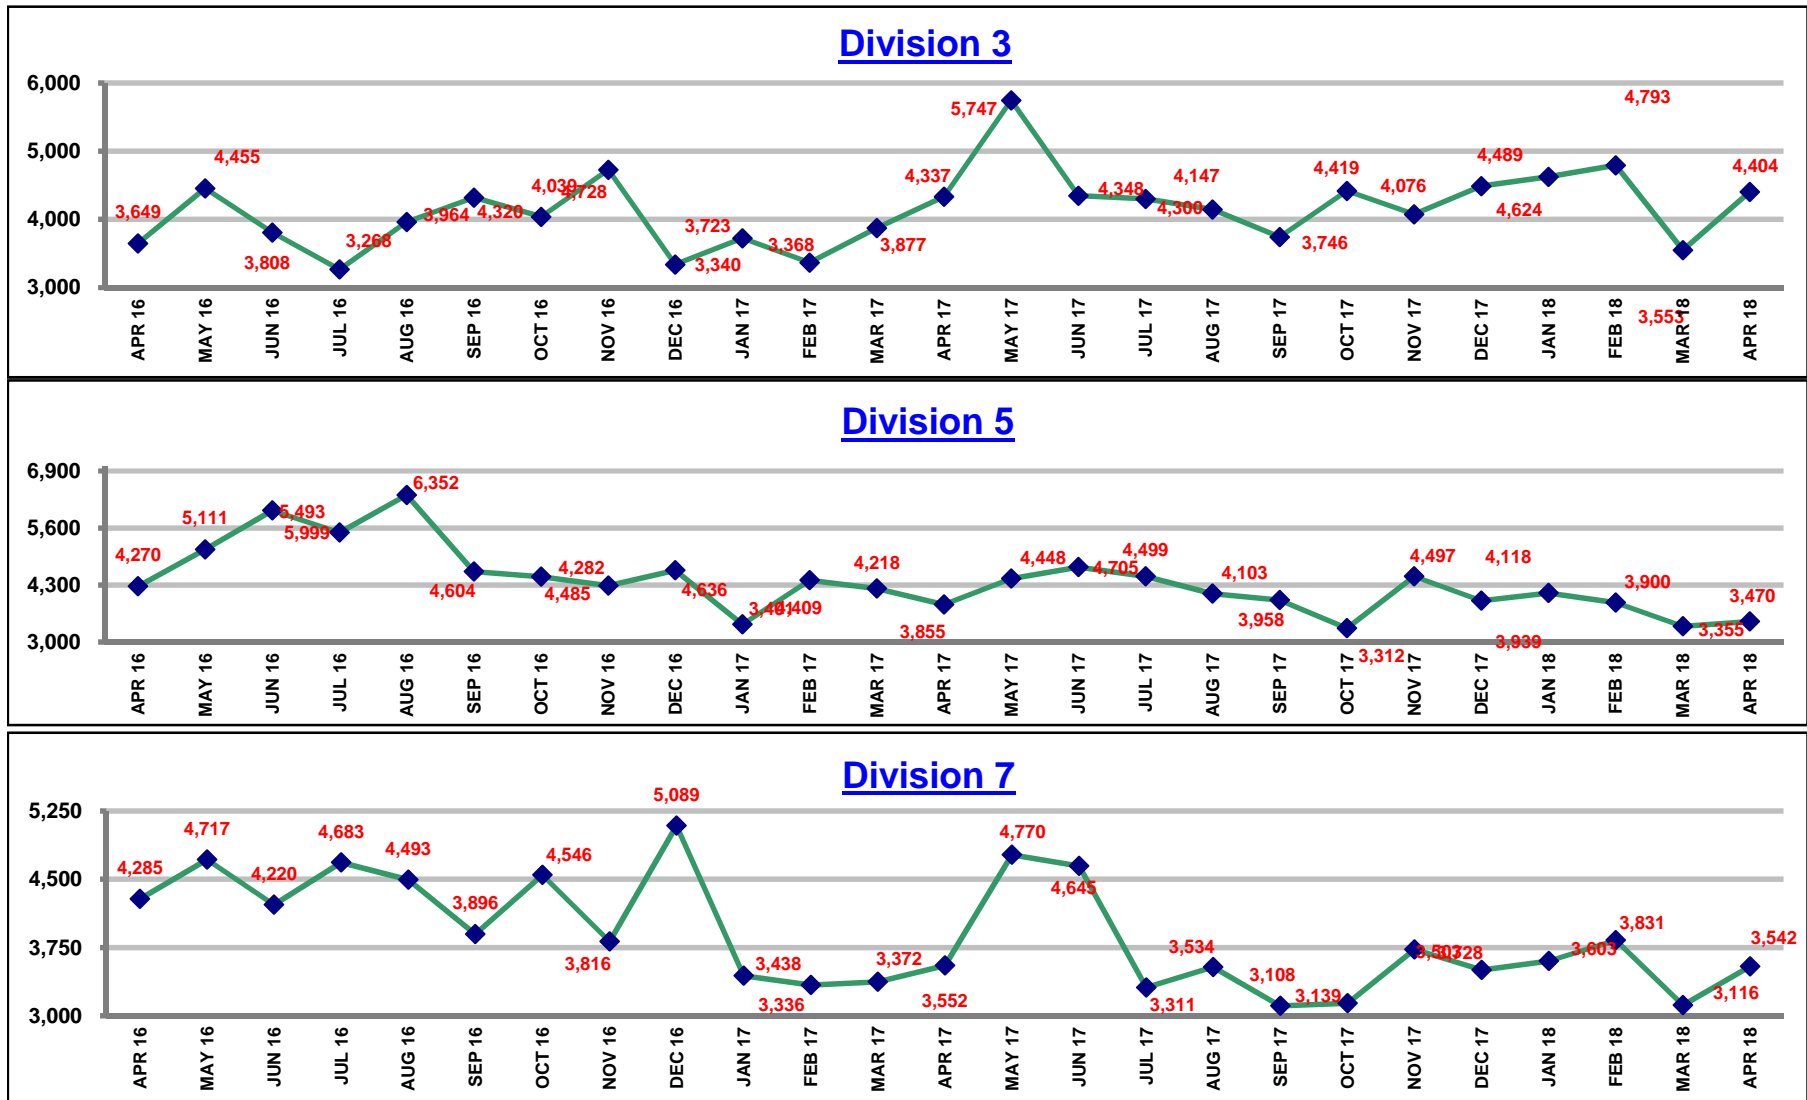

Los Angeles County Metropolitan Transportation Authority

Total Mean Miles Between Road Calls - April 2018

Los Angeles County Metropolitan Transportation Authority

Total Mean Miles Between Road Calls - April 2018

Los Angeles County Metropolitan Transportation Authority

Total Mean Miles Between Road Calls - April 2018