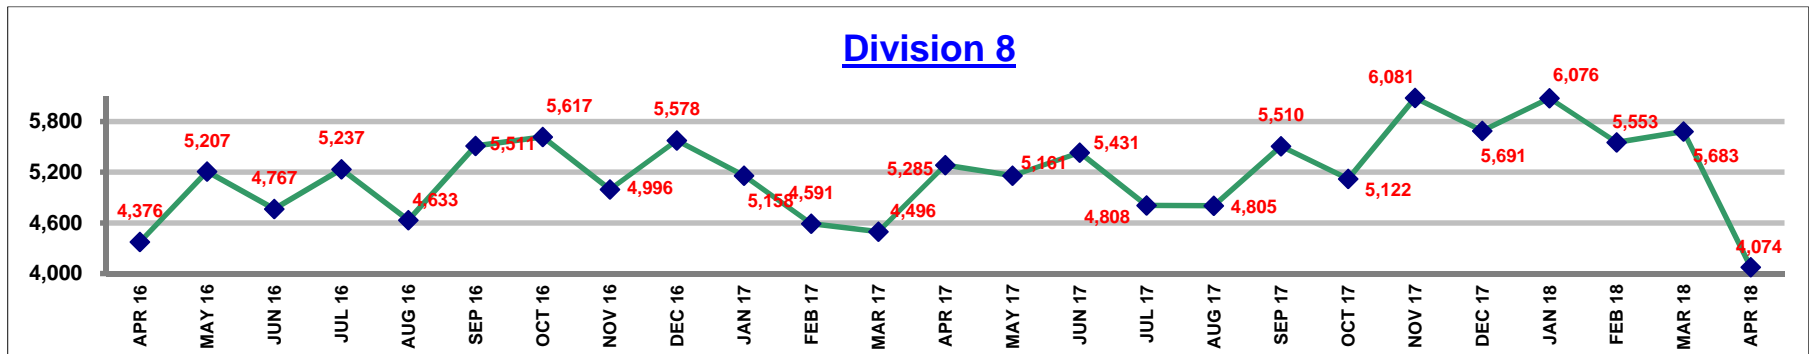

Los Angeles County Metropolitan Transportation Authority

Total Mean Miles Between Road Calls - April 2018

Los Angeles County Metropolitan Transportation Authority

Total Mean Miles Between Road Calls - April 2018

Los Angeles County Metropolitan Transportation Authority

Total Mean Miles Between Road Calls - April 2018