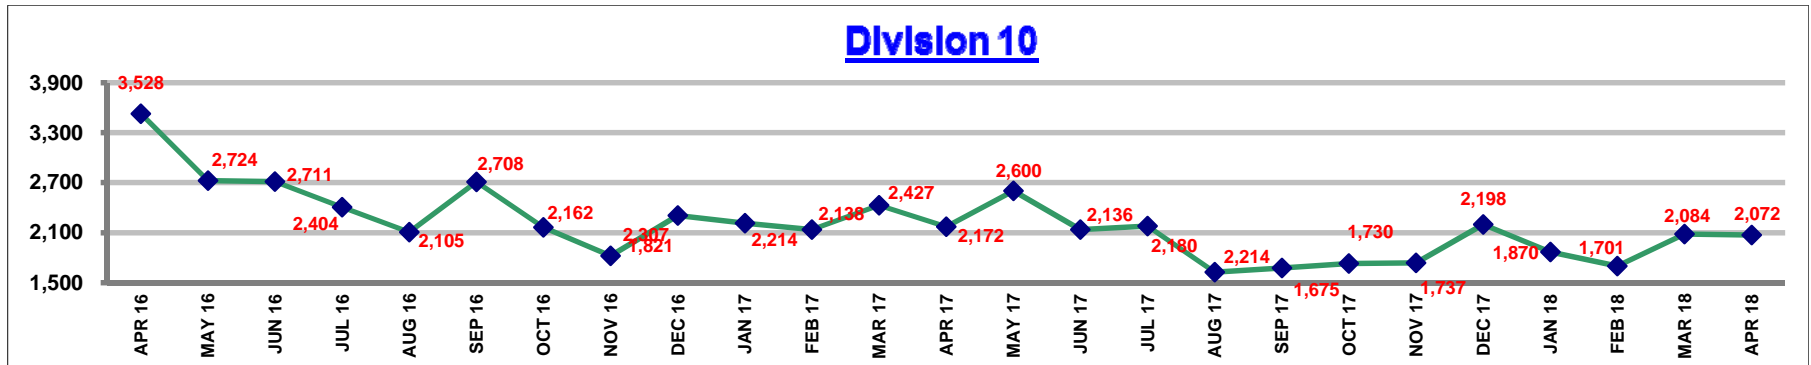

Los Angeles County Metropolitan Transportation Authority

Total Mean Miles Between Road Calls - April 2018

Los Angeles County Metropolitan Transportation Authority

Total Mean Miles Between Road Calls - April 2018

Los Angeles County Metropolitan Transportation Authority

Total Mean Miles Between Road Calls - April 2018