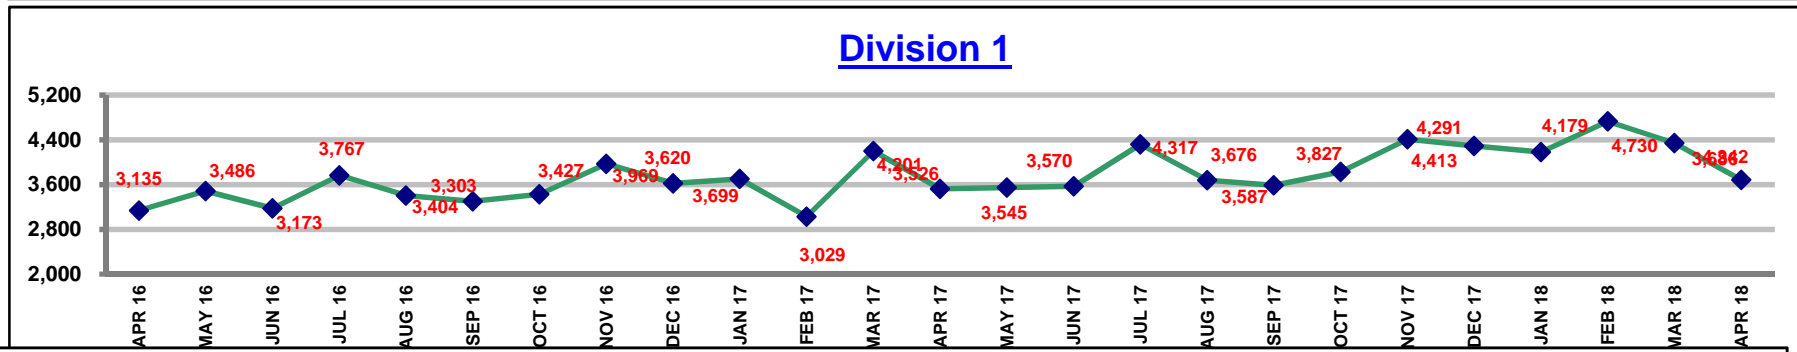

Los Angeles County Metropolitan Transportation Authority

Total Mean Miles Between Road Calls - April 2018

Los Angeles County Metropolitan Transportation Authority

Total Mean Miles Between Road Calls - April 2018