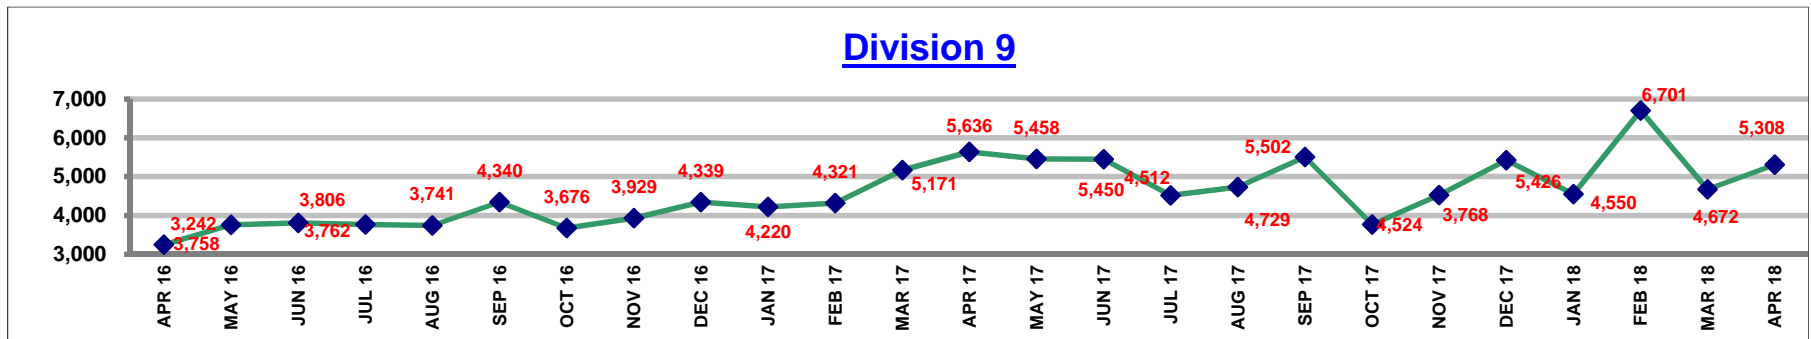

Los Angeles County Metropolitan Transportation Authority

Total Mean Miles Between Road Calls - April 2018

Los Angeles County Metropolitan Transportation Authority

Total Mean Miles Between Road Calls - April 2018

Los Angeles County Metropolitan Transportation Authority

Total Mean Miles Between Road Calls - April 2018