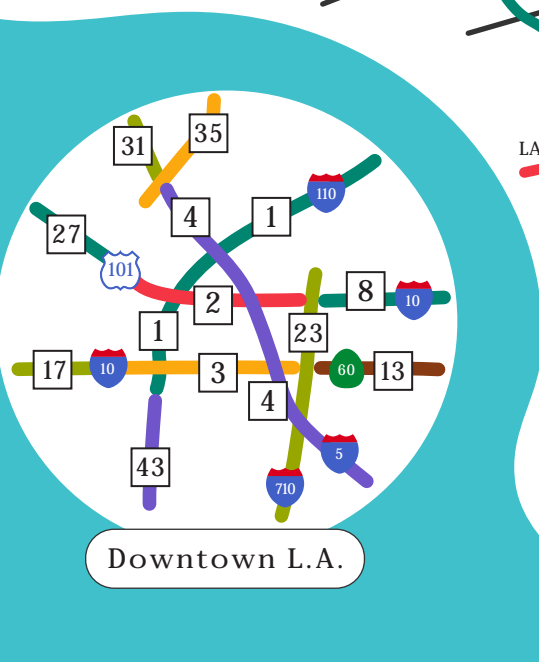

METRO FREEWAY SERVICE PATROL

FSP Beat Map

Monday-Friday: 6-10 am & 3-7 pm
as of July 1, 2000

Los Angeles County
Metropolitan Transportation Authority

LEGEND

Map not to scale

15 Freeway Service Patrol Beat ID

Freeway without FSP

Interstate
 State Highway
 U.S. Highway

11-08893-10