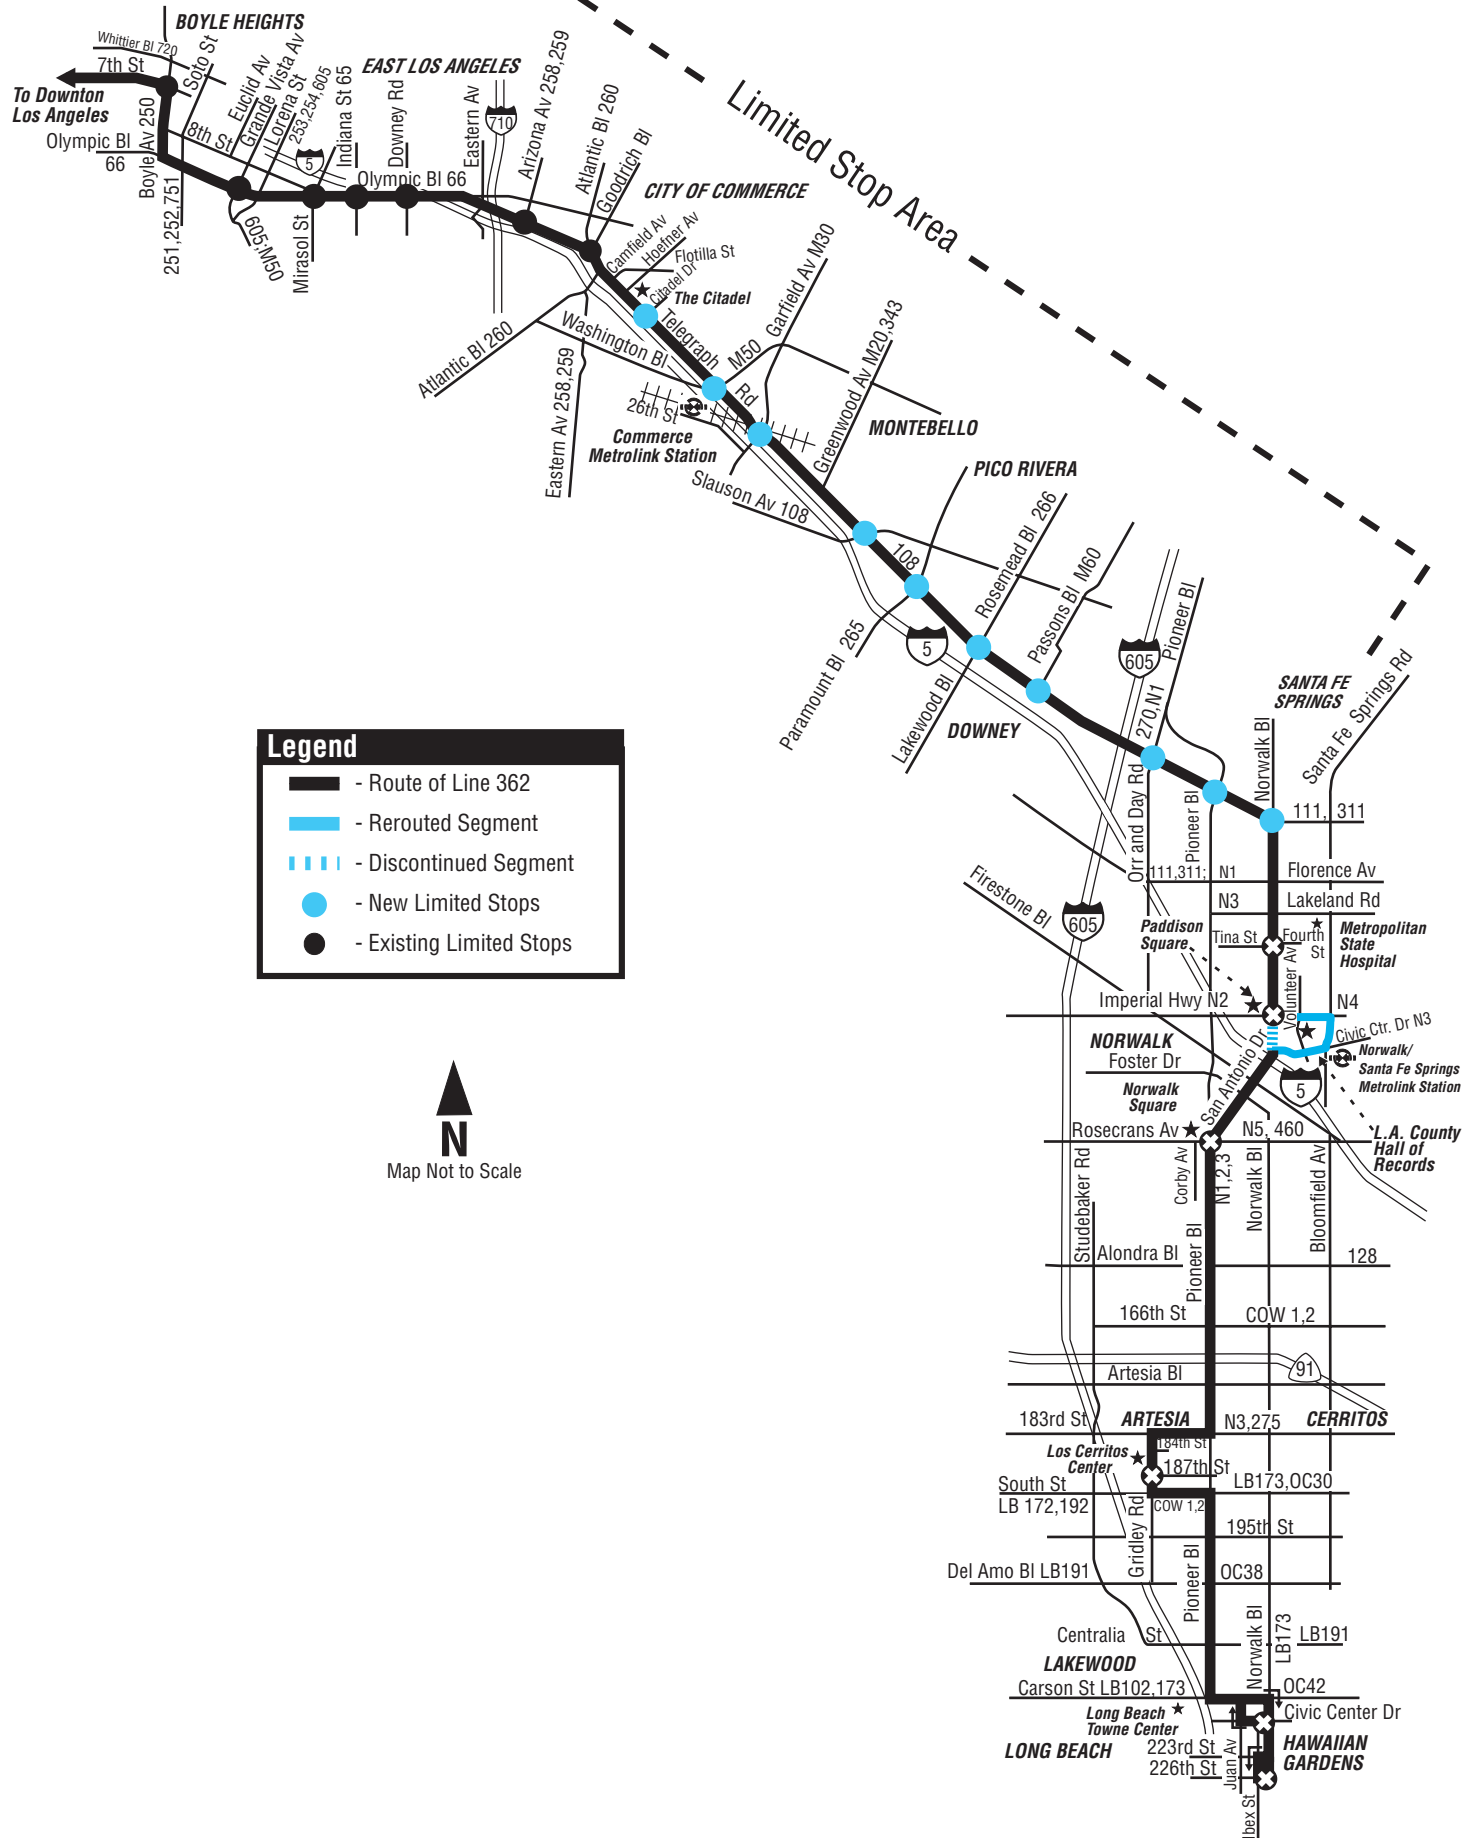

Line 362

Legend

- Route of Line 362
- Rerouted Segment
- Discontinued Segment
- New Limited Stops
- Existing Limited Stops

N
 Map Not to Scale