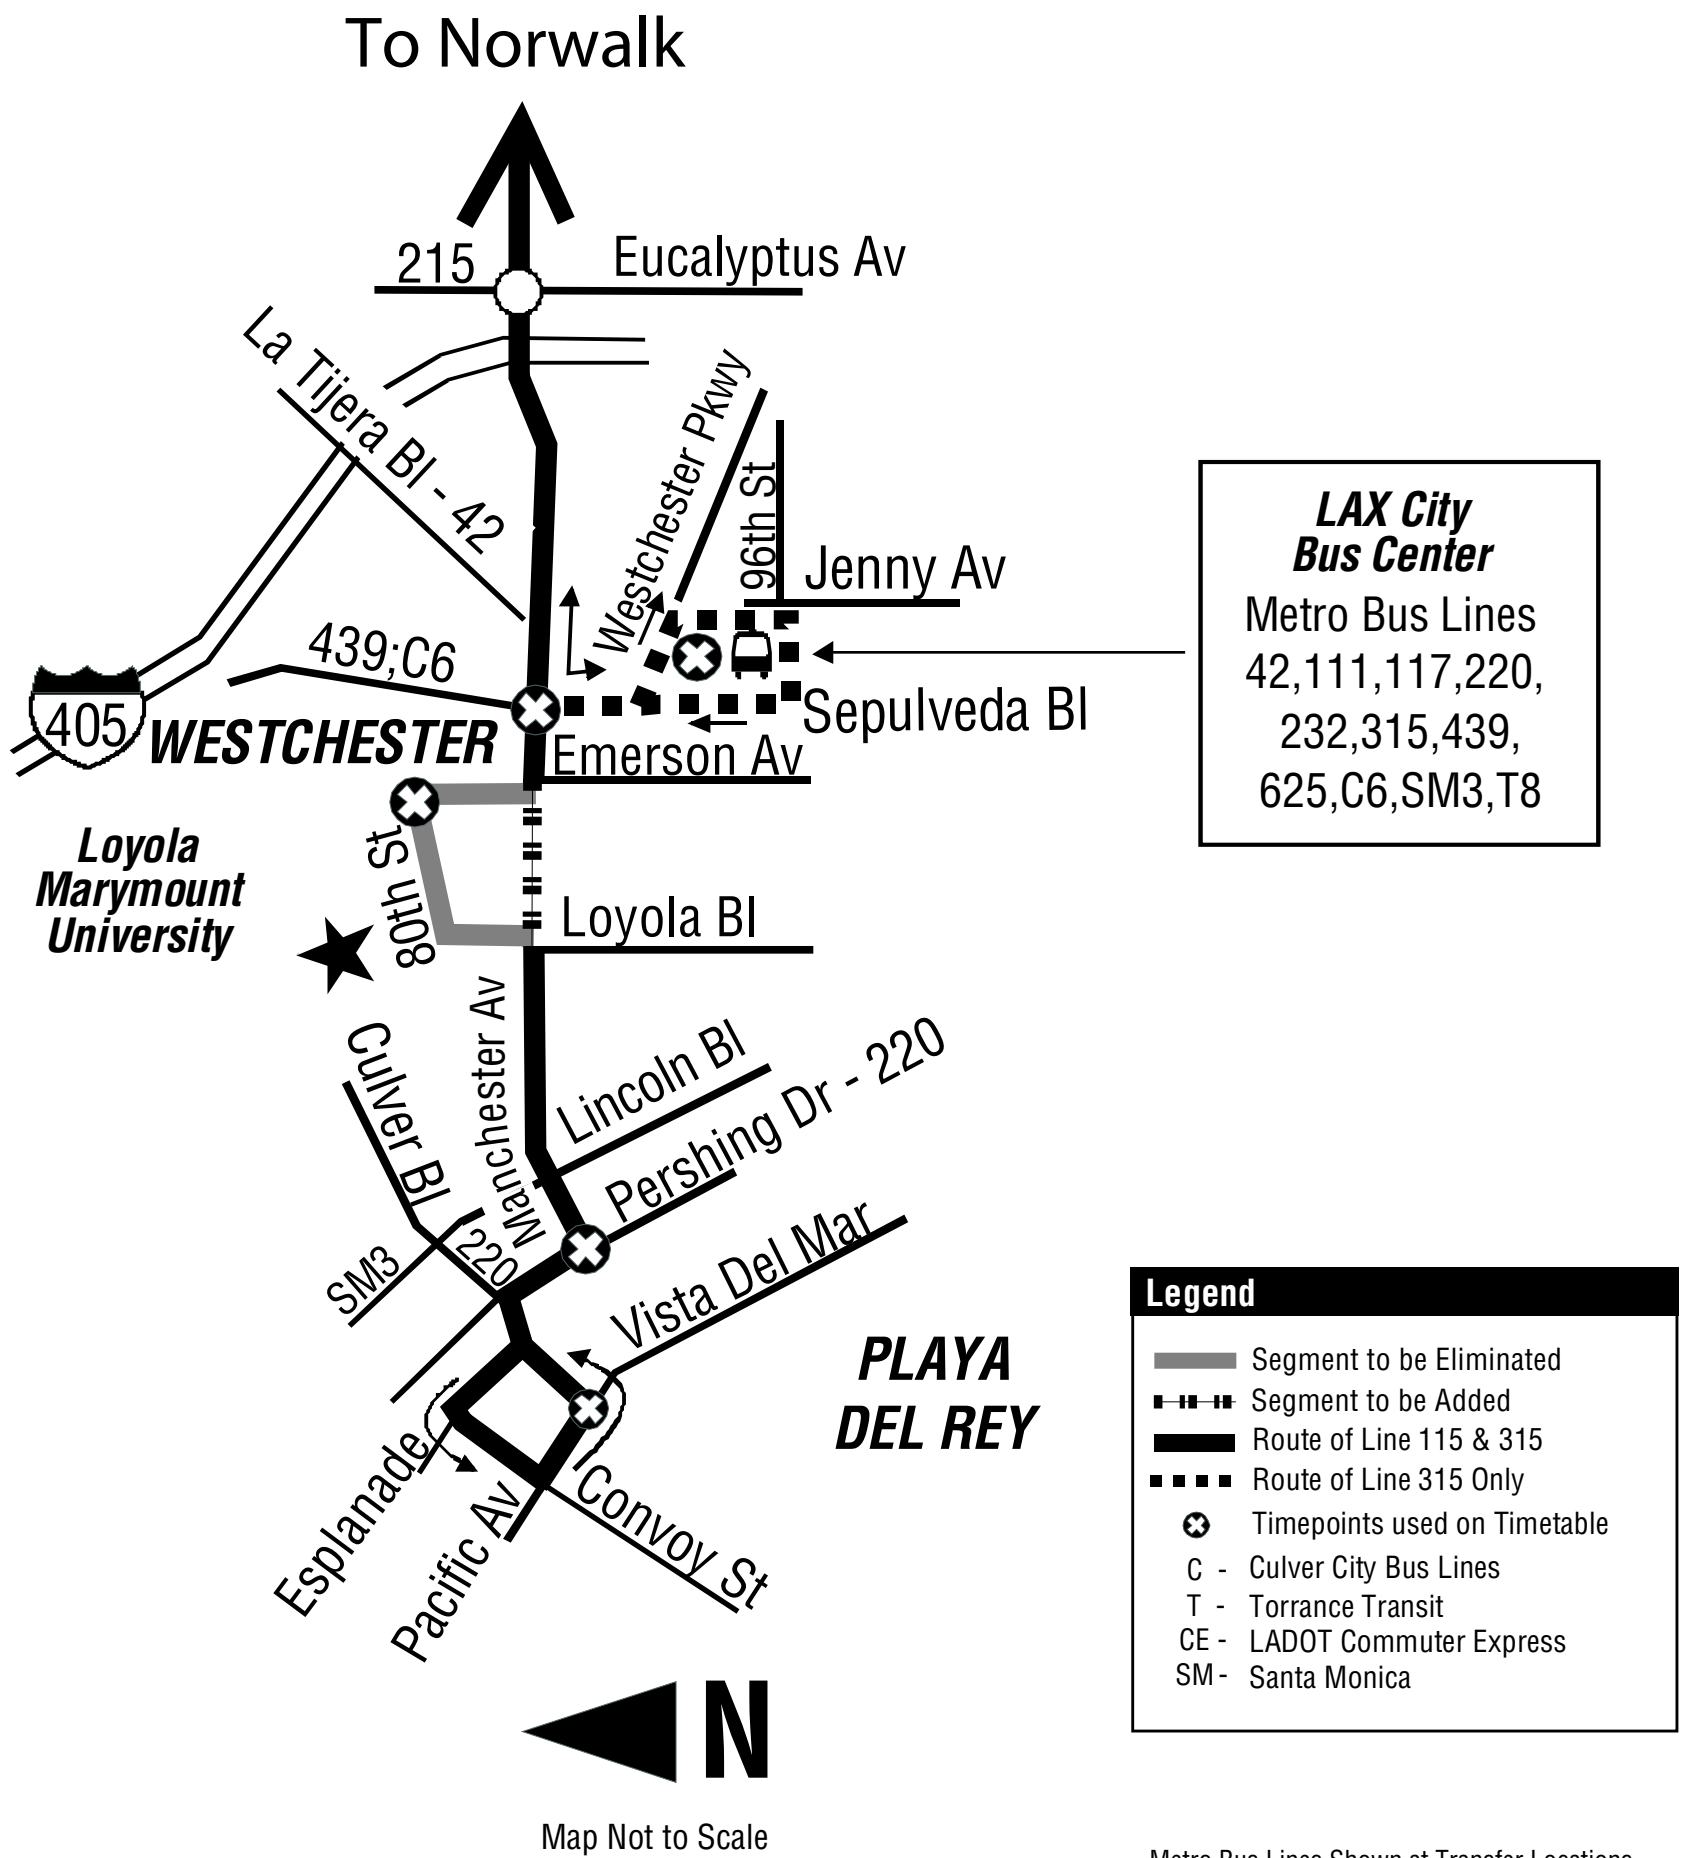

# Line 115 - Westchester Straight Line

Metro Bus Lines Shown at Transfer Locations  
Subject To Change Without Notice