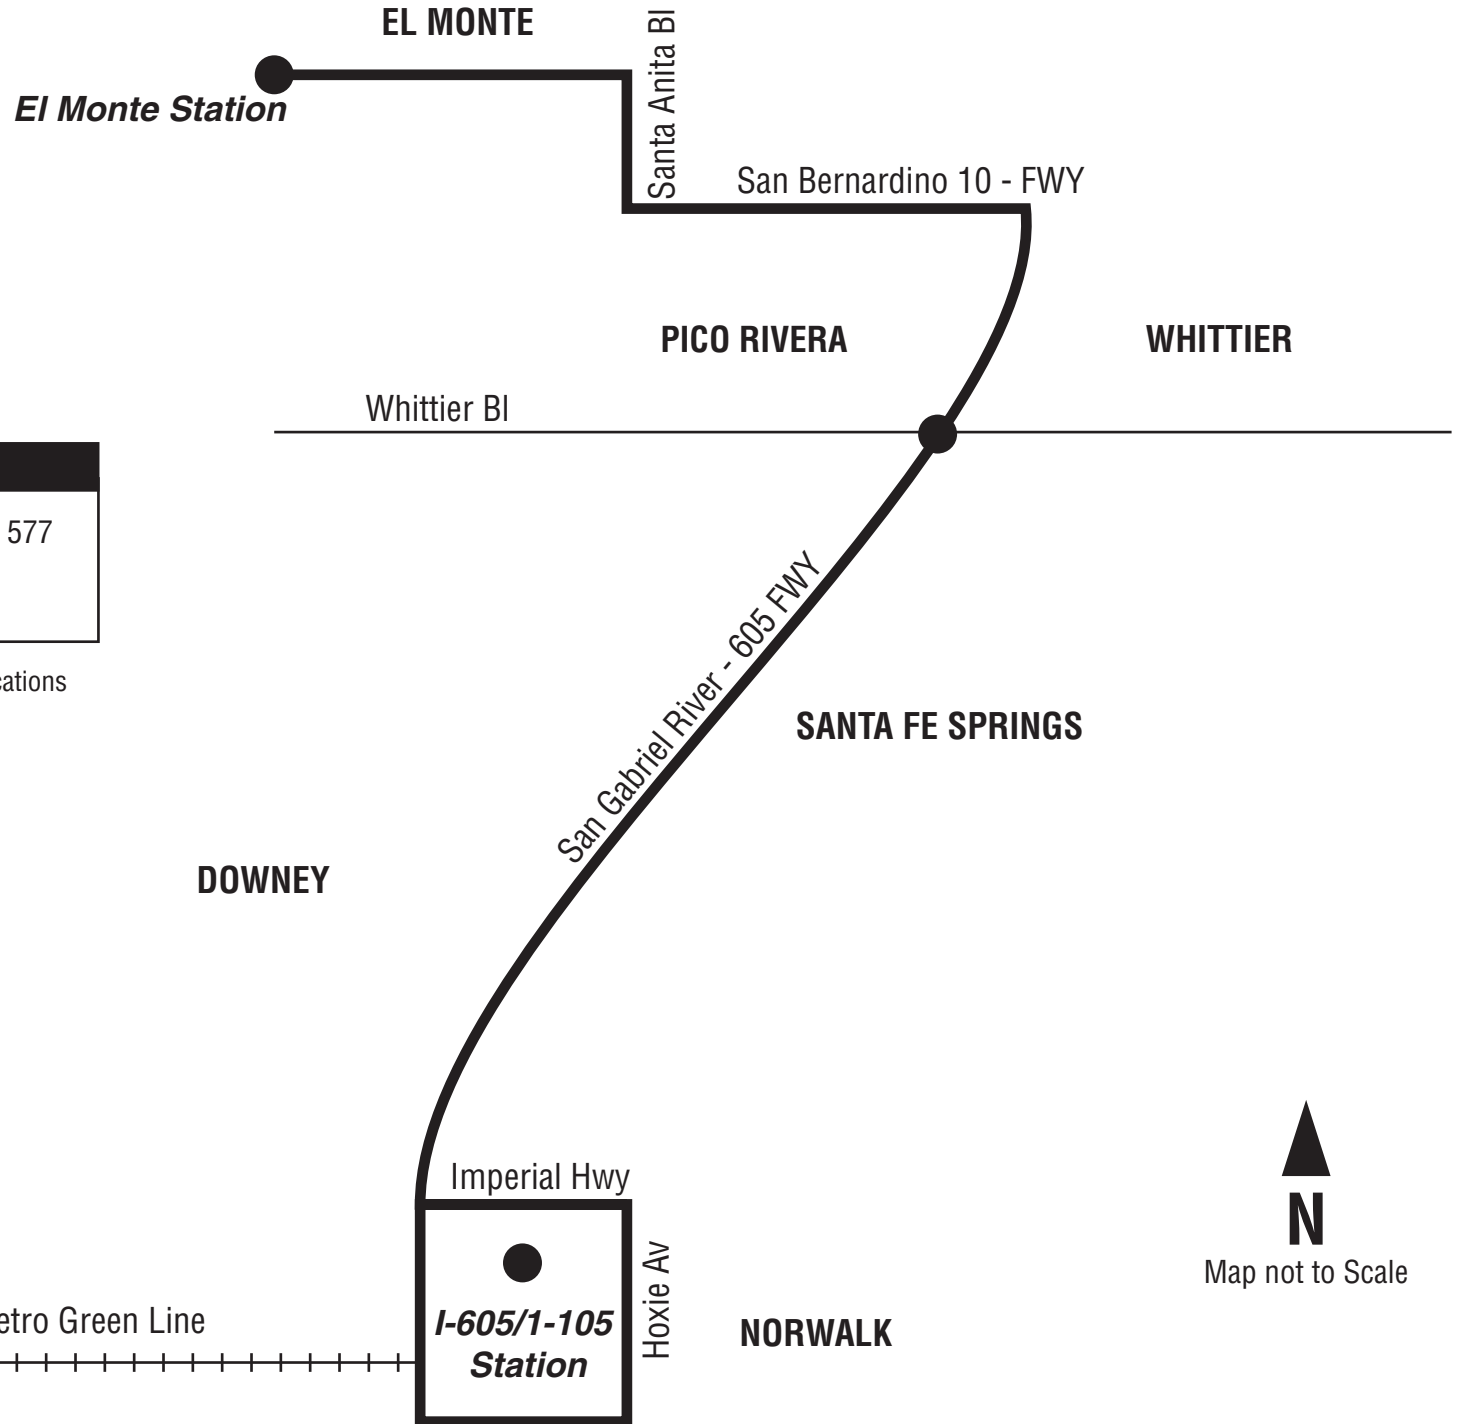

Norwalk - El Monte Station Express - New Line 577 Via 605 & 10 Freeways

Legend

- - Proposed Route of Line 577
- - Proposed Stops

Metro Bus Lines Shown at Transfer Locations
Subject to Change Without Notice

To
Downtown
Los Angeles

Metro Green Line

I-605/1-105
Station

NORWALK