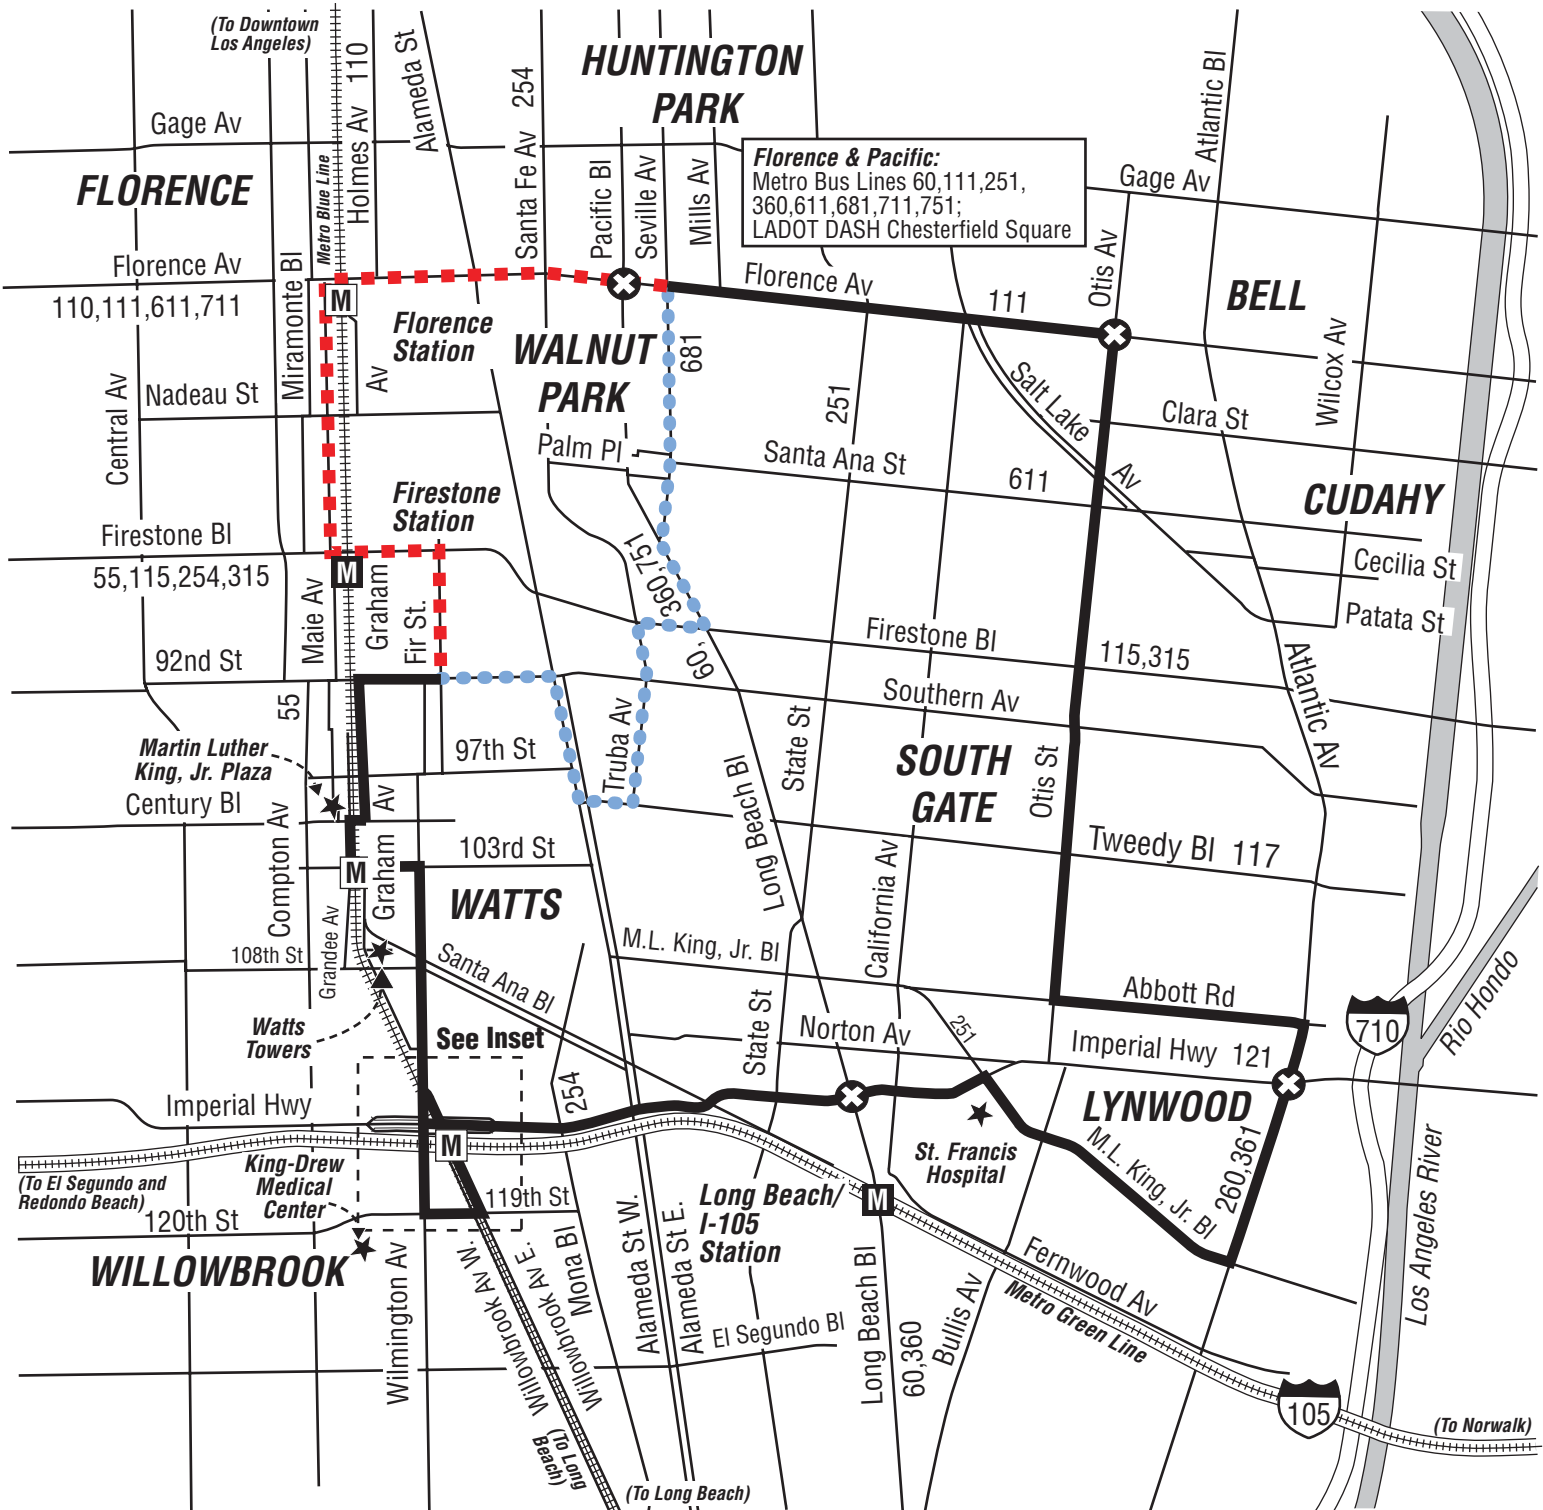

Line 612

Florence & Pacific:
Metro Bus Lines 60,111,251,
360,611,681,711,751;
LADOT DASH Chesterfield Square

Legend

- Route of Line 612
- Proposed Re-Route
- Discontinued Segment

N
Map not to Scale

Metro Bus Lines Shown at Transfer Locations
Subject to Change Without Notice