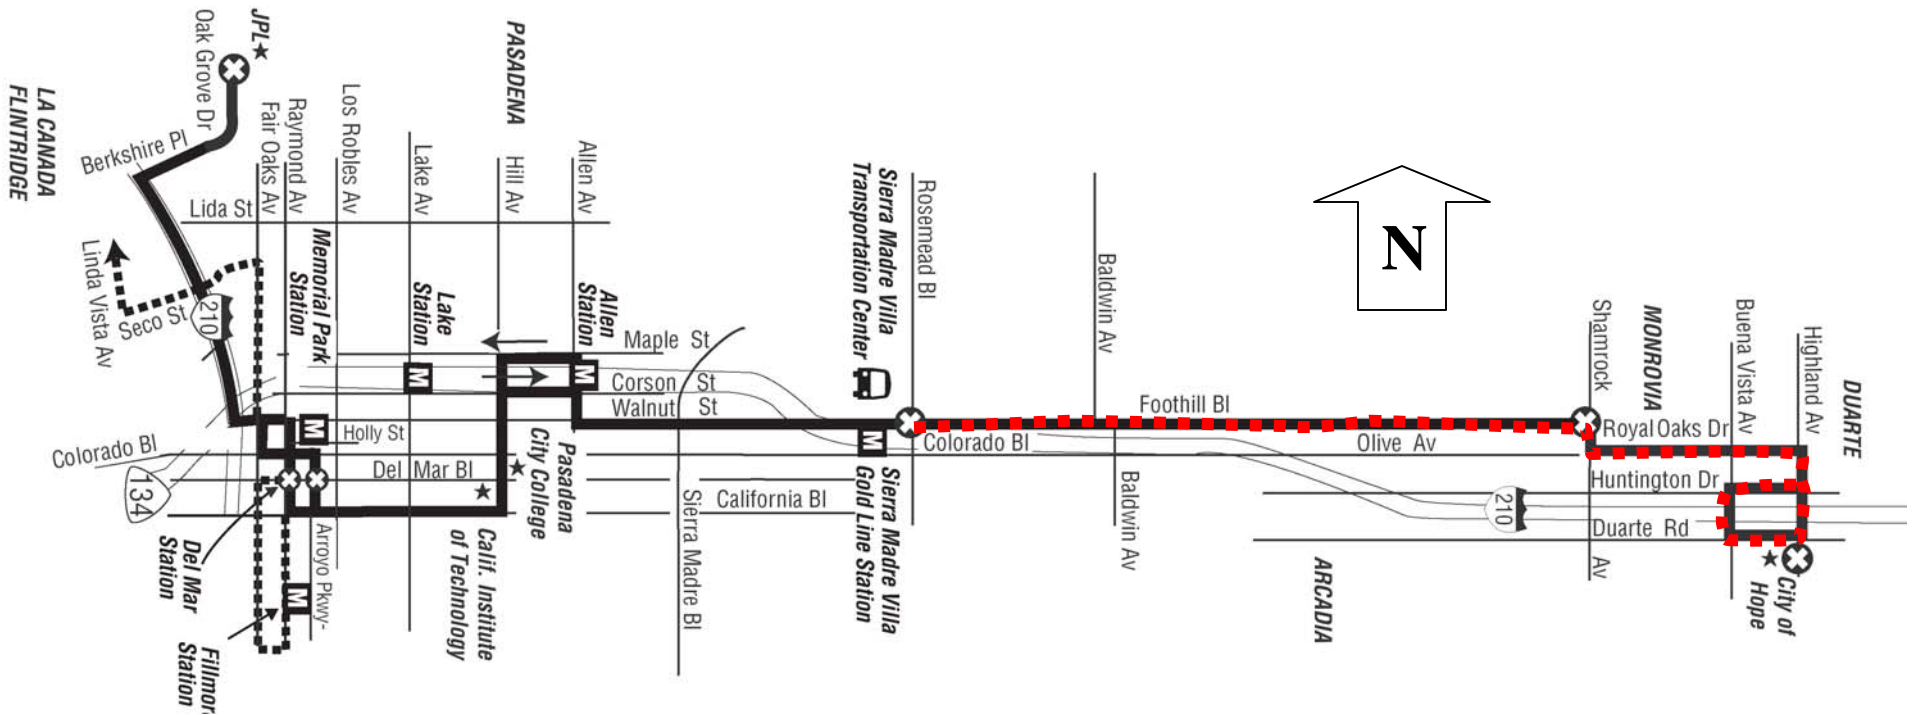

Line 177 (JPL / Pasadena / City of Hope)

Cancel service east of Rosemead Bl. and improve service levels to every 30 min.