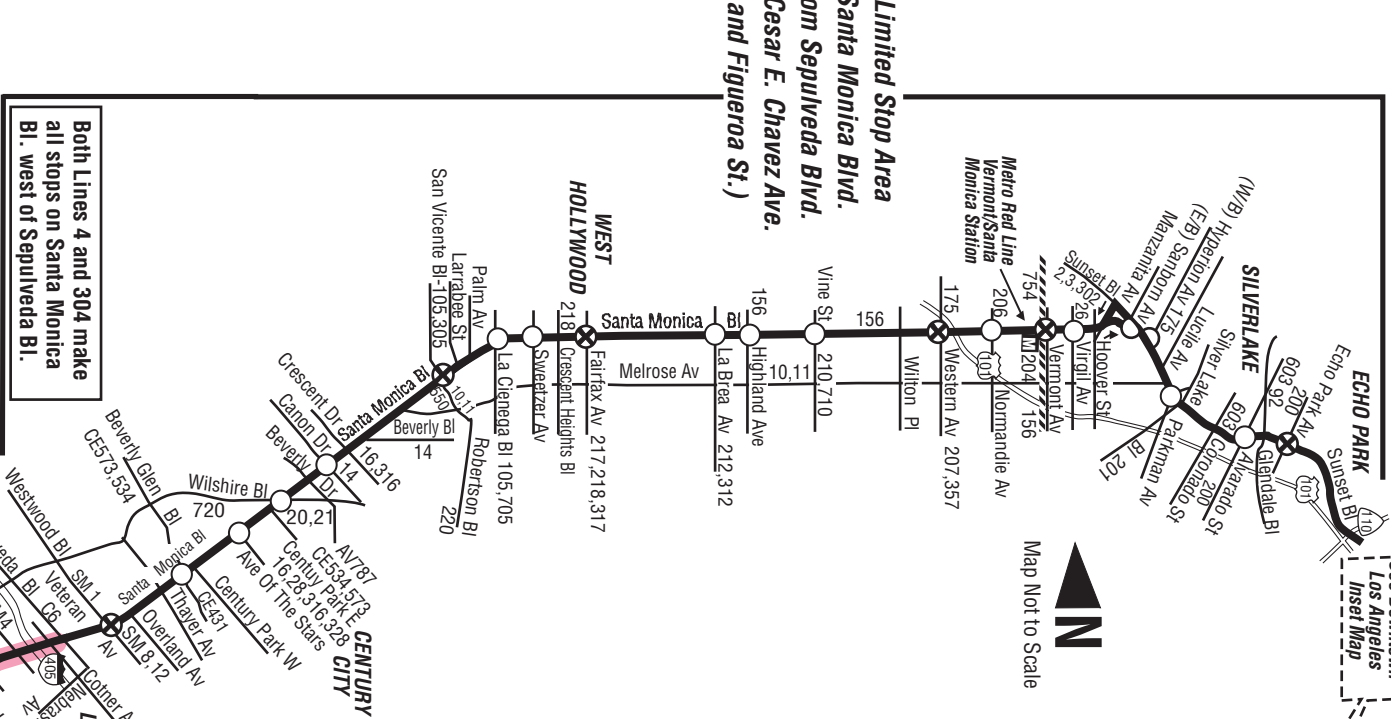

LINE 4-304

Limited Stop Area
 (Santa Monica Blvd.
 from Sepulveda Blvd.
 to Cesar E. Chavez Ave.
 and Figueroa St.)

See Downtown Los Angeles Inset Map

Metro Bus Lines Shown at Transfer Locations Subject to Change Without Notice