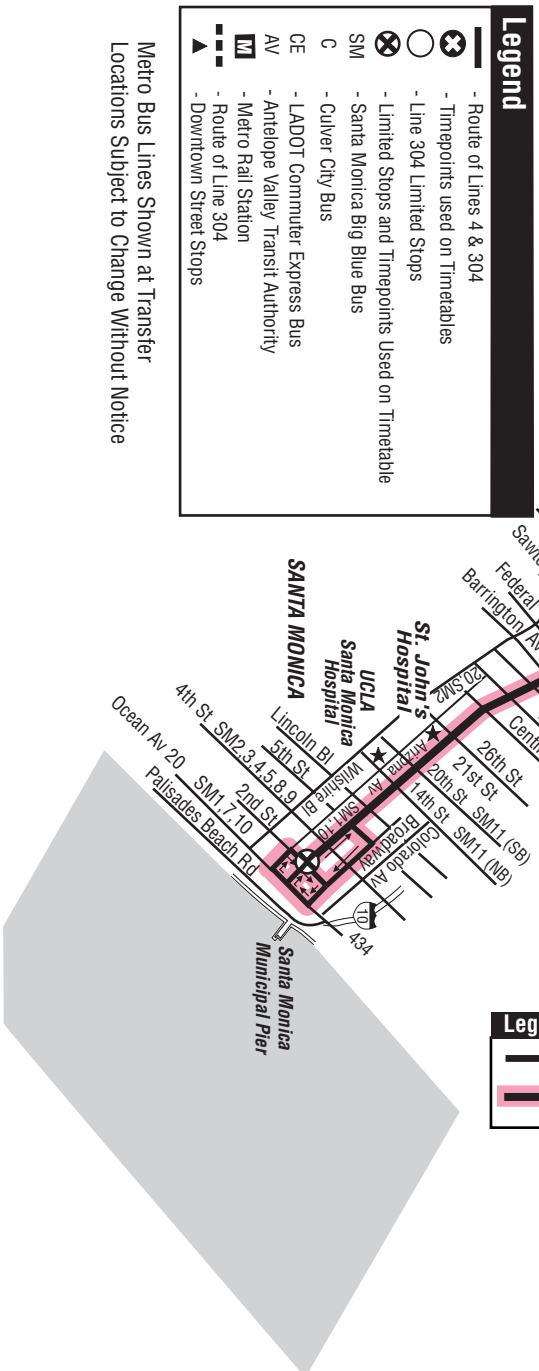

LINE 4-304

Limited Stop Area
 (Santa Monica Blvd.
 from Sepulveda Blvd.
 to Cesar E. Chavez Ave.
 and Figueroa St.)

See Downtown Los Angeles Inset Map

Metro Bus Lines Shown at Transfer Locations Subject to Change Without Notice