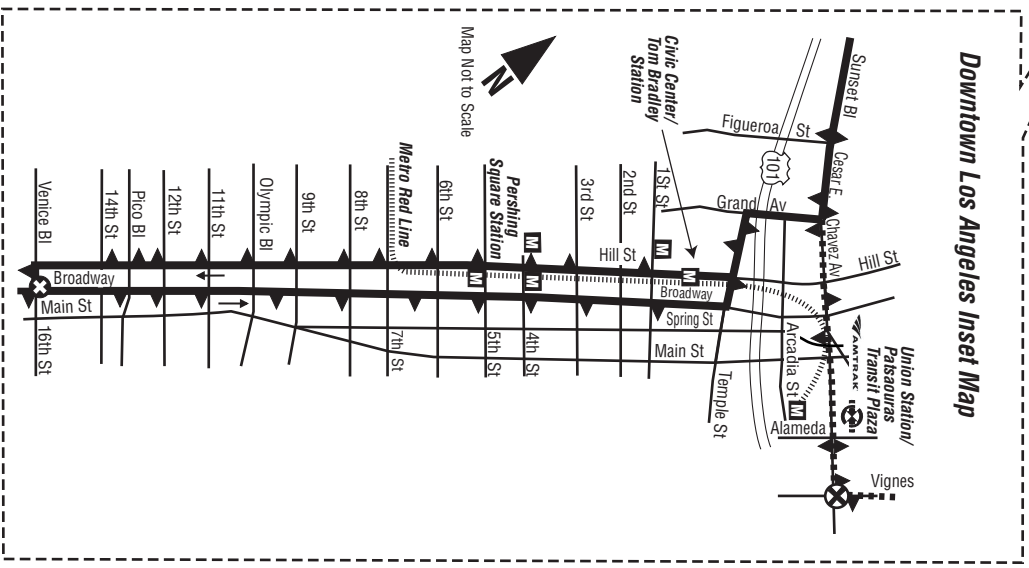

LINE 4-304

Limited Stop Area
 (Santa Monica Blvd.
 from Sepulveda Blvd.
 to Cesar E. Chavez Ave.
 and Figueroa St.)

See Downtown Los Angeles Inset Map

Metro Bus Lines Shown at Transfer Locations Subject to Change Without Notice