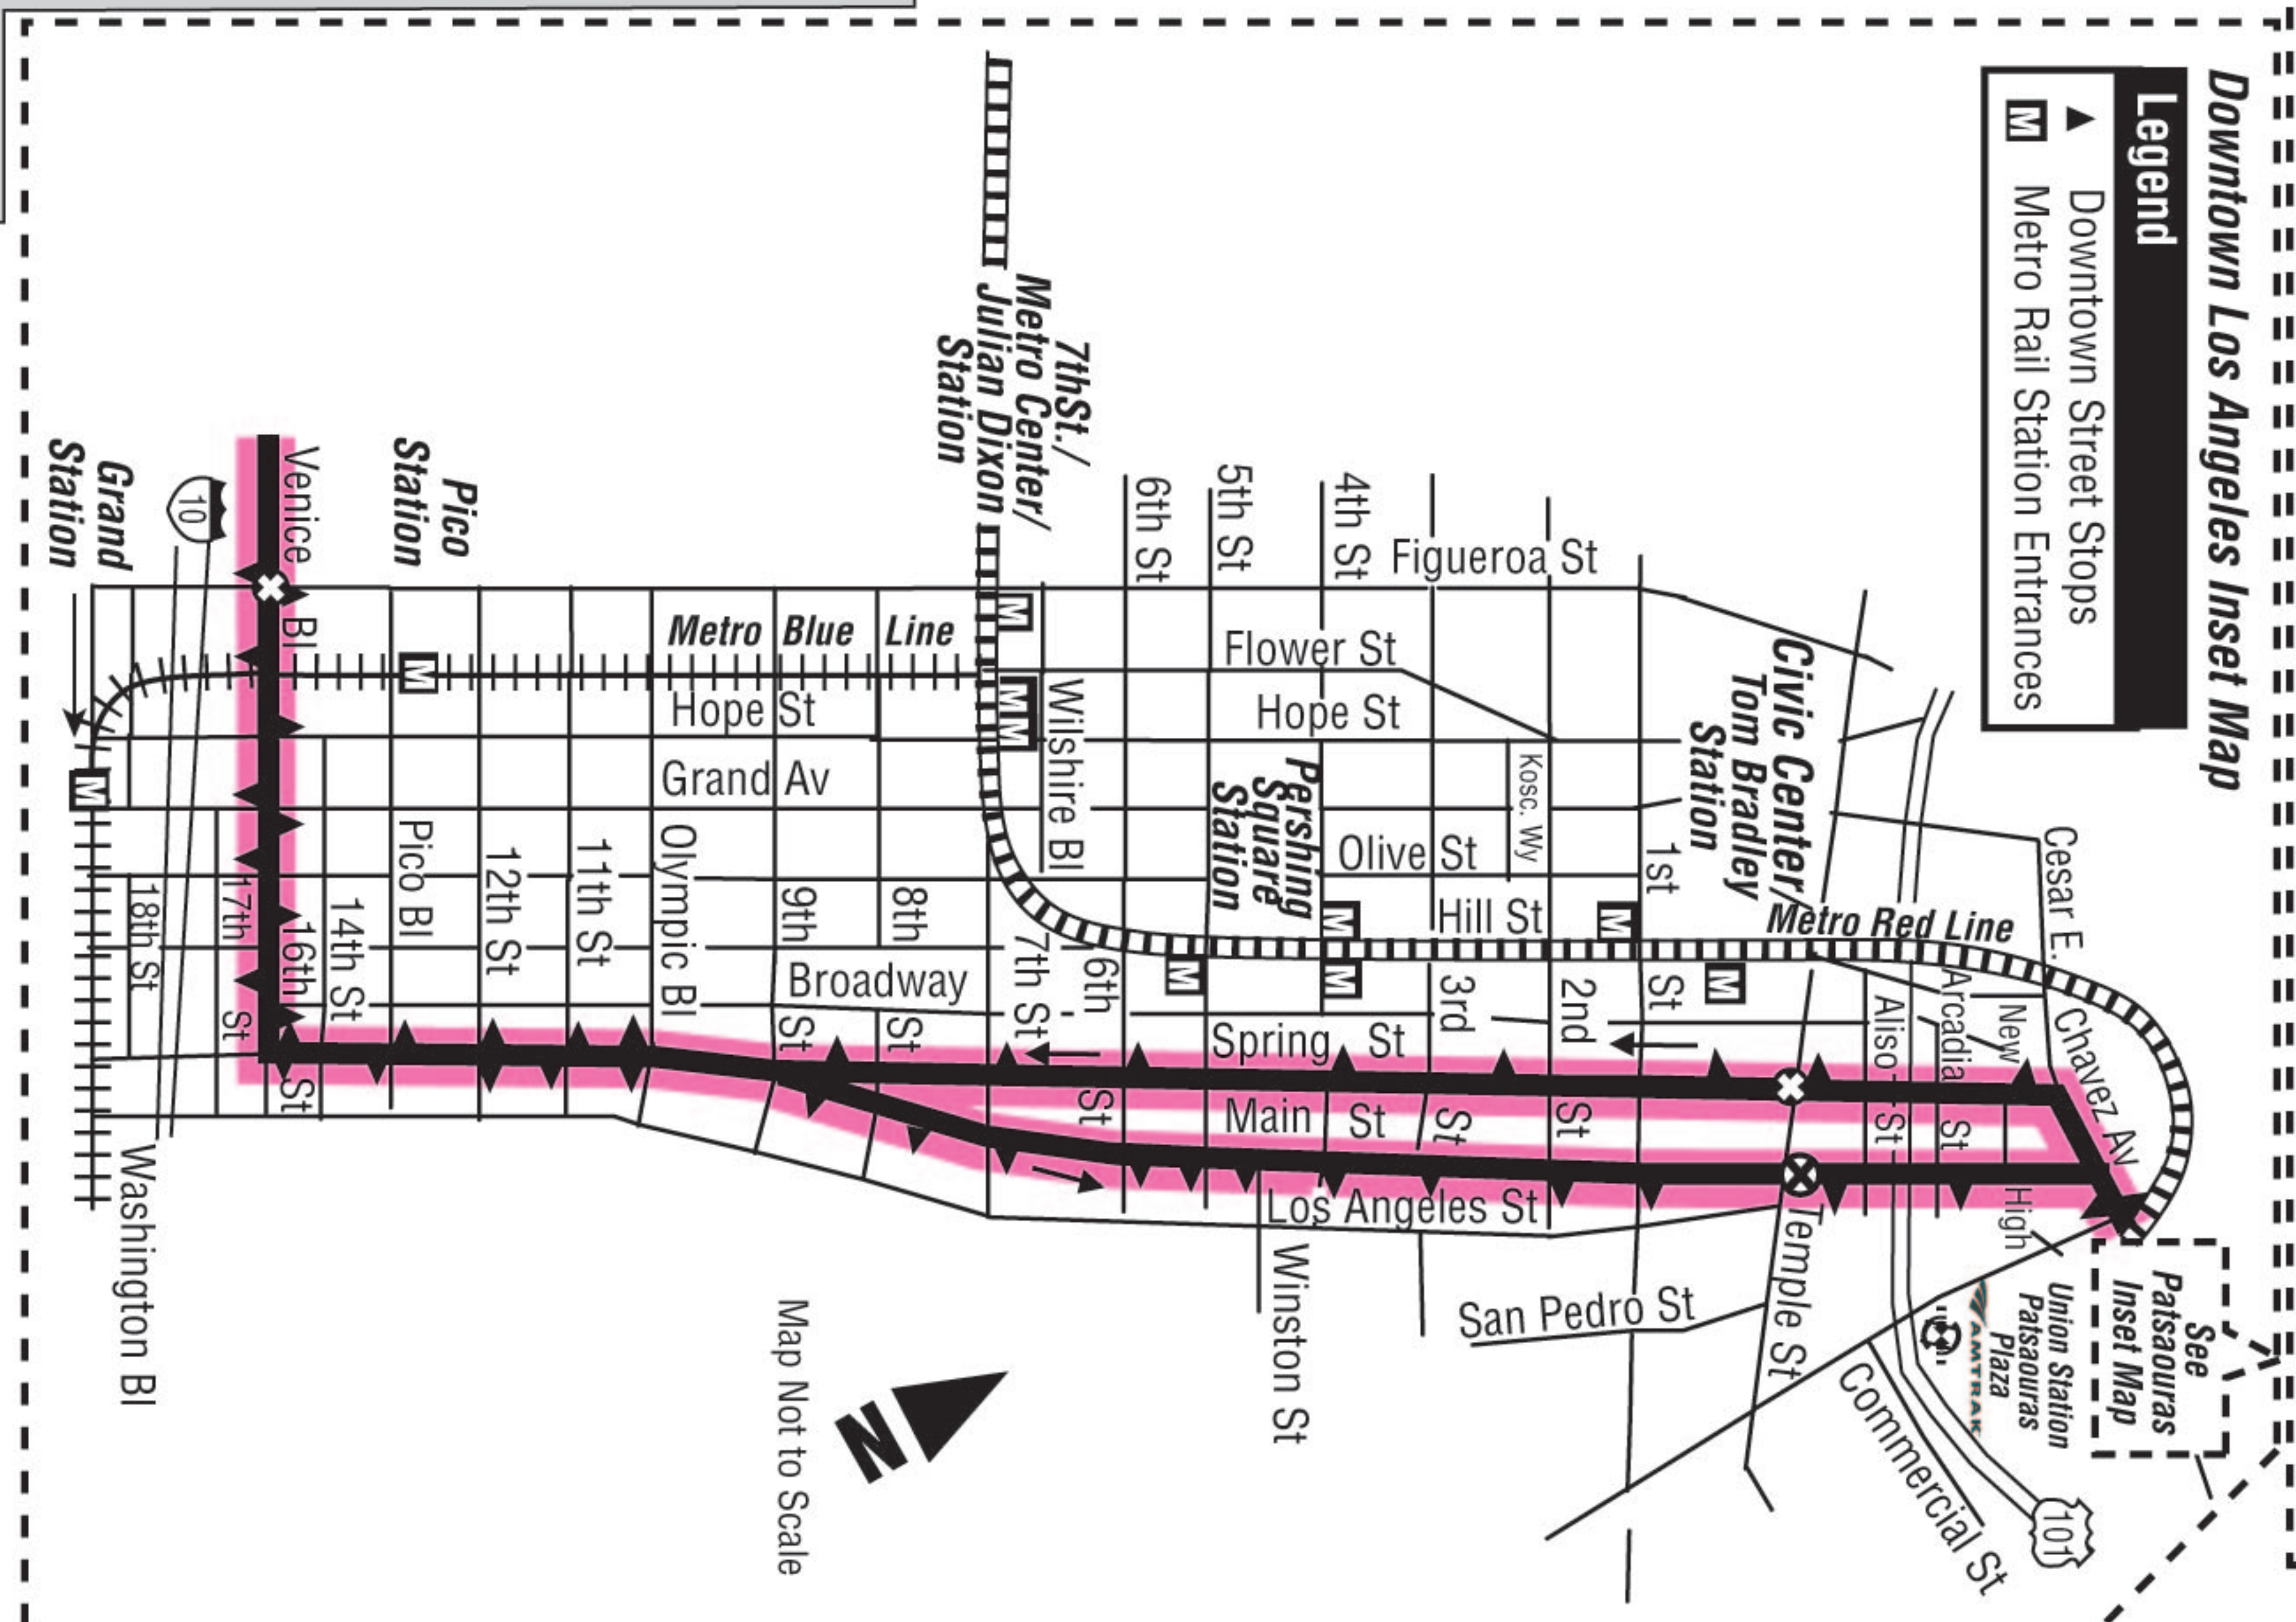

LINE 434

Map Not to Scale

West L.A. Transit Center
 Metro Bus Lines 37,38,
 68,105,217,317,434,439,
 705;C1,4;CE437

See Downtown
 Los Angeles
 Inset Map

Legend

- Existing Route - 434
- Discontinued Segment
- Proposed New Turnaround

Map Not to Scale

Downtown Los Angeles Inset Map

Legend

- Downtown Street Stops
- Metro Rail Station Entrances

Patsaouras Transit Plaza Inset

Bus Stops

- 1 - Metro Bus 434,439; OCTA-701;SC 794;SM10
- 2 - LADOT MetroLink Shuttles; Commuter Express 430,534
- 3 - LADOT Dash D-South Park
- 4 - Metro Bus-58;AV785
- 5 - Metro Bus-40,42,340,442
- 6 - Metro Bus-33
- 7 - Metro Bus-444,445,446,447;F6999
- 8 - Unused
- 9 - Torrance 1, LAC/USC County Hospital Shuttle

Union Station

Map Not to Scale