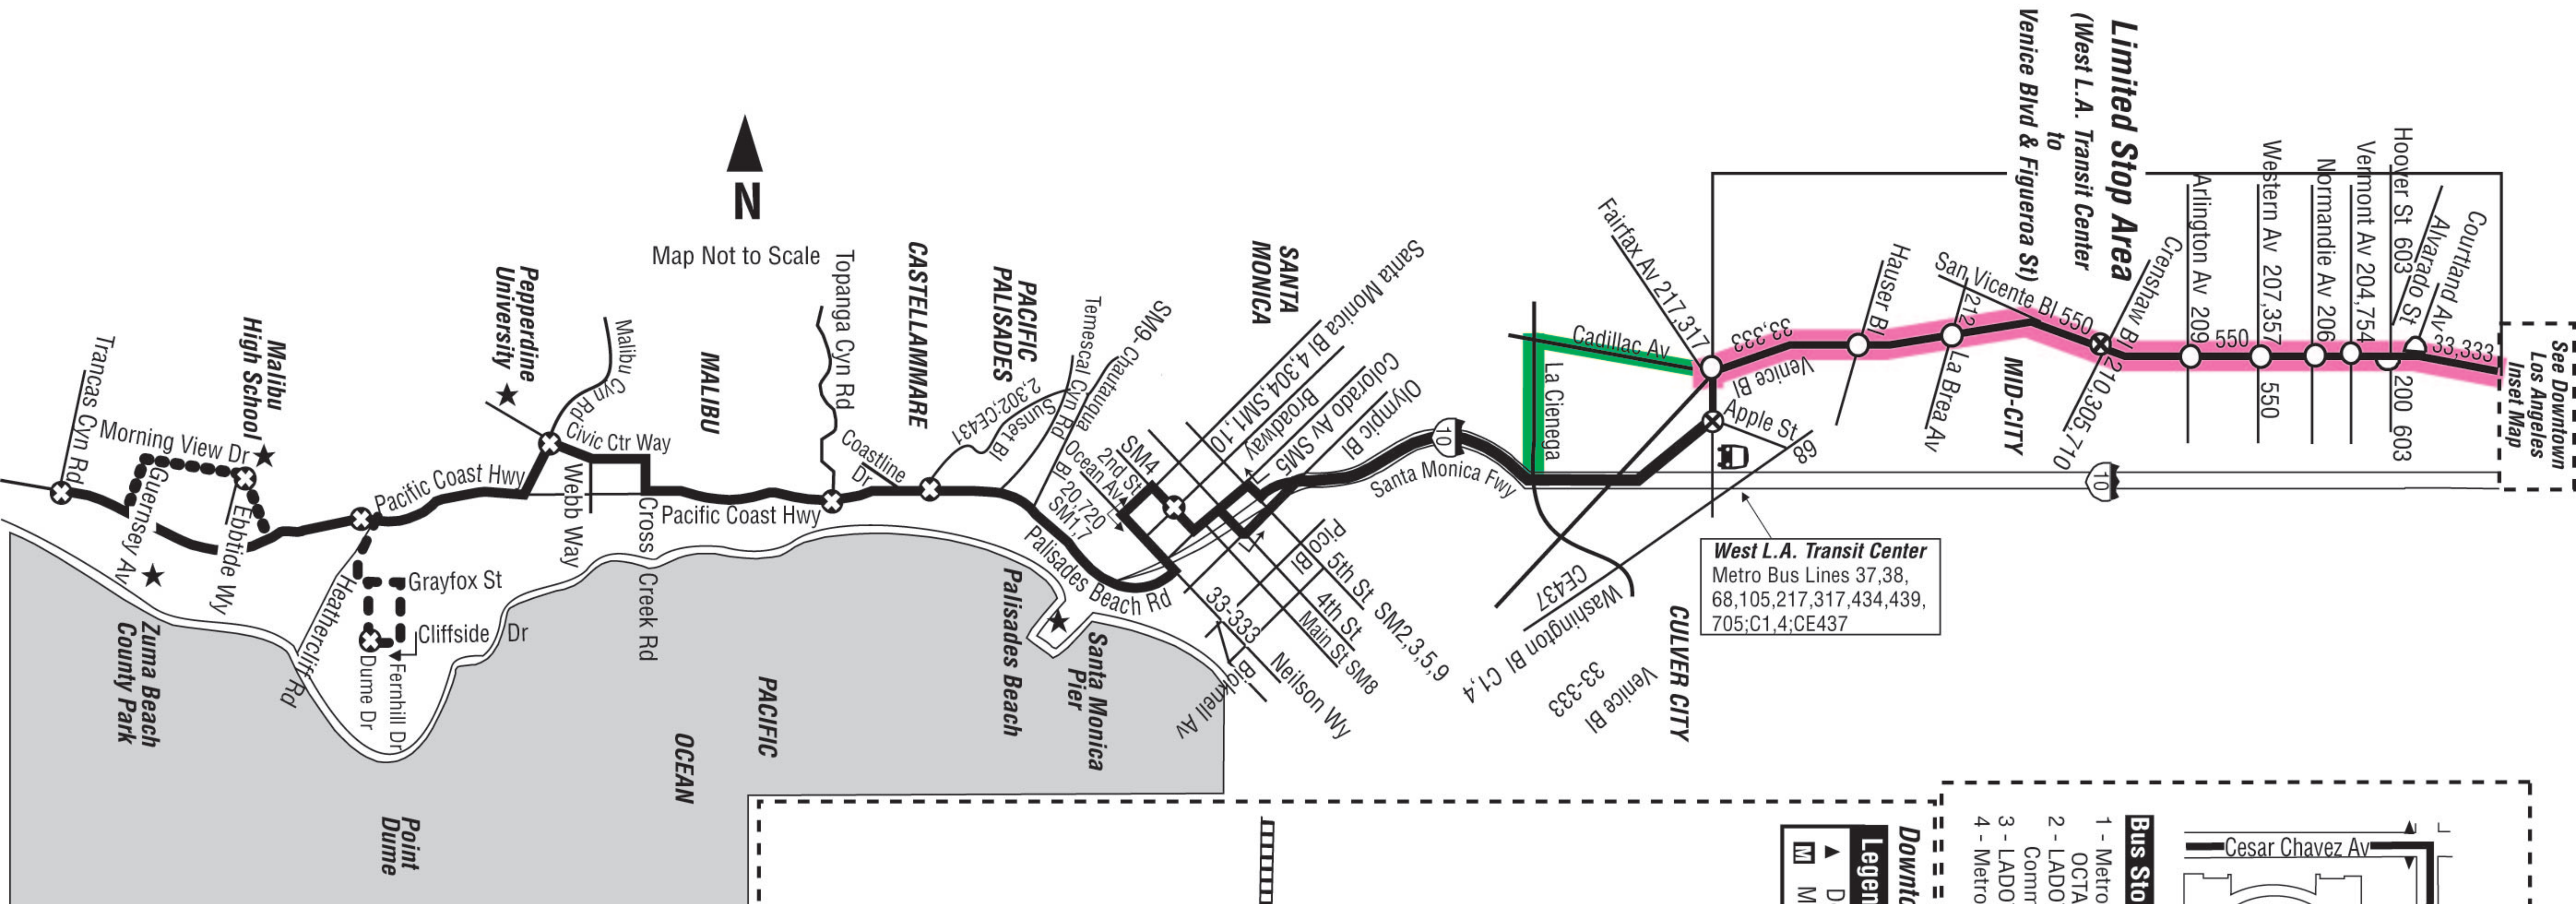

LINE 434

Map Not to Scale

West L.A. Transit Center
 Metro Bus Lines 37,38,
 68,105,217,317,434,439,
 705;C1,4;CE437

See Downtown
 Los Angeles
 Inset Map

Legend

- Existing Route - 434
- Discontinued Segment
- Proposed New Turnaround

Map Not to Scale

Downtown Los Angeles Inset Map

Legend

- Downtown Street Stops
- Metro Rail Station Entrances

Patsaouras Transit Plaza Inset

Bus Stops

- 1 - Metro Bus 434,439; OCTA-701;SC 794;SM10
- 2 - LADOT MetroLink Shuttles; Commuter Express 430,534
- 3 - LADOT Dash D-South Park
- 4 - Metro Bus-58;AV785
- 5 - Metro Bus-40,42,340,442
- 6 - Metro Bus-33
- 7 - Metro Bus-444,445,446,447;F6999
- 8 - Unused
- 9 - Torrance 1, LAC/USC County Hospital Shuttle

Union Station

Map Not to Scale