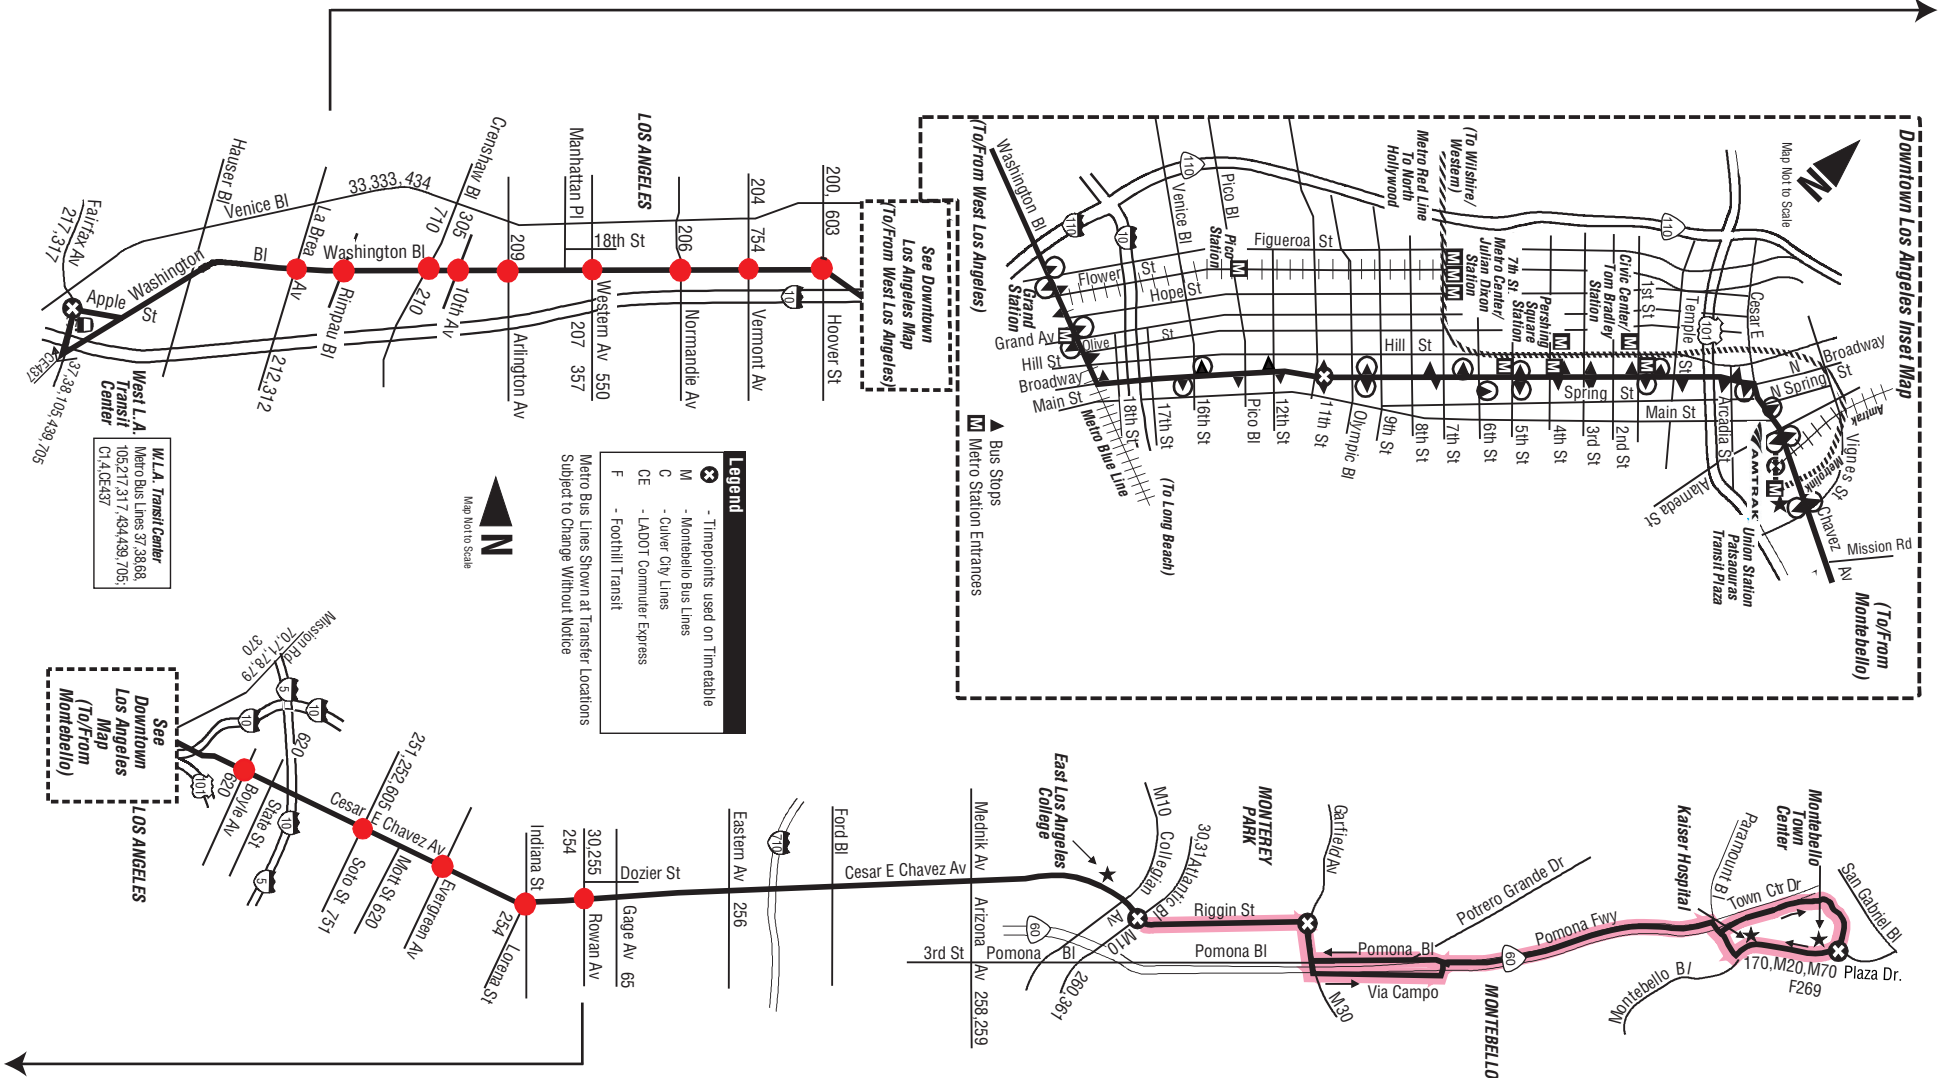

LINE 68

Proposed Limited Stop Area
(From Washington Blvd./La Brea Ave. to Ceasar Chavez/Rowan Aves.)

Proposed Limited Stop Area

(From Washington Blvd./La Brea Ave. to
Ceasar Chavez/Rowan Aves.)

Downtown Los Angeles Inset Map

(To/From Montebello)

W.L.A. Transit Center
Metro Bus Lines 57, 38, 68,
105, 217, 317, 434, 438, 705,
C1, 4, CE, F57

See Downtown Los Angeles Map (To/From Montebello)