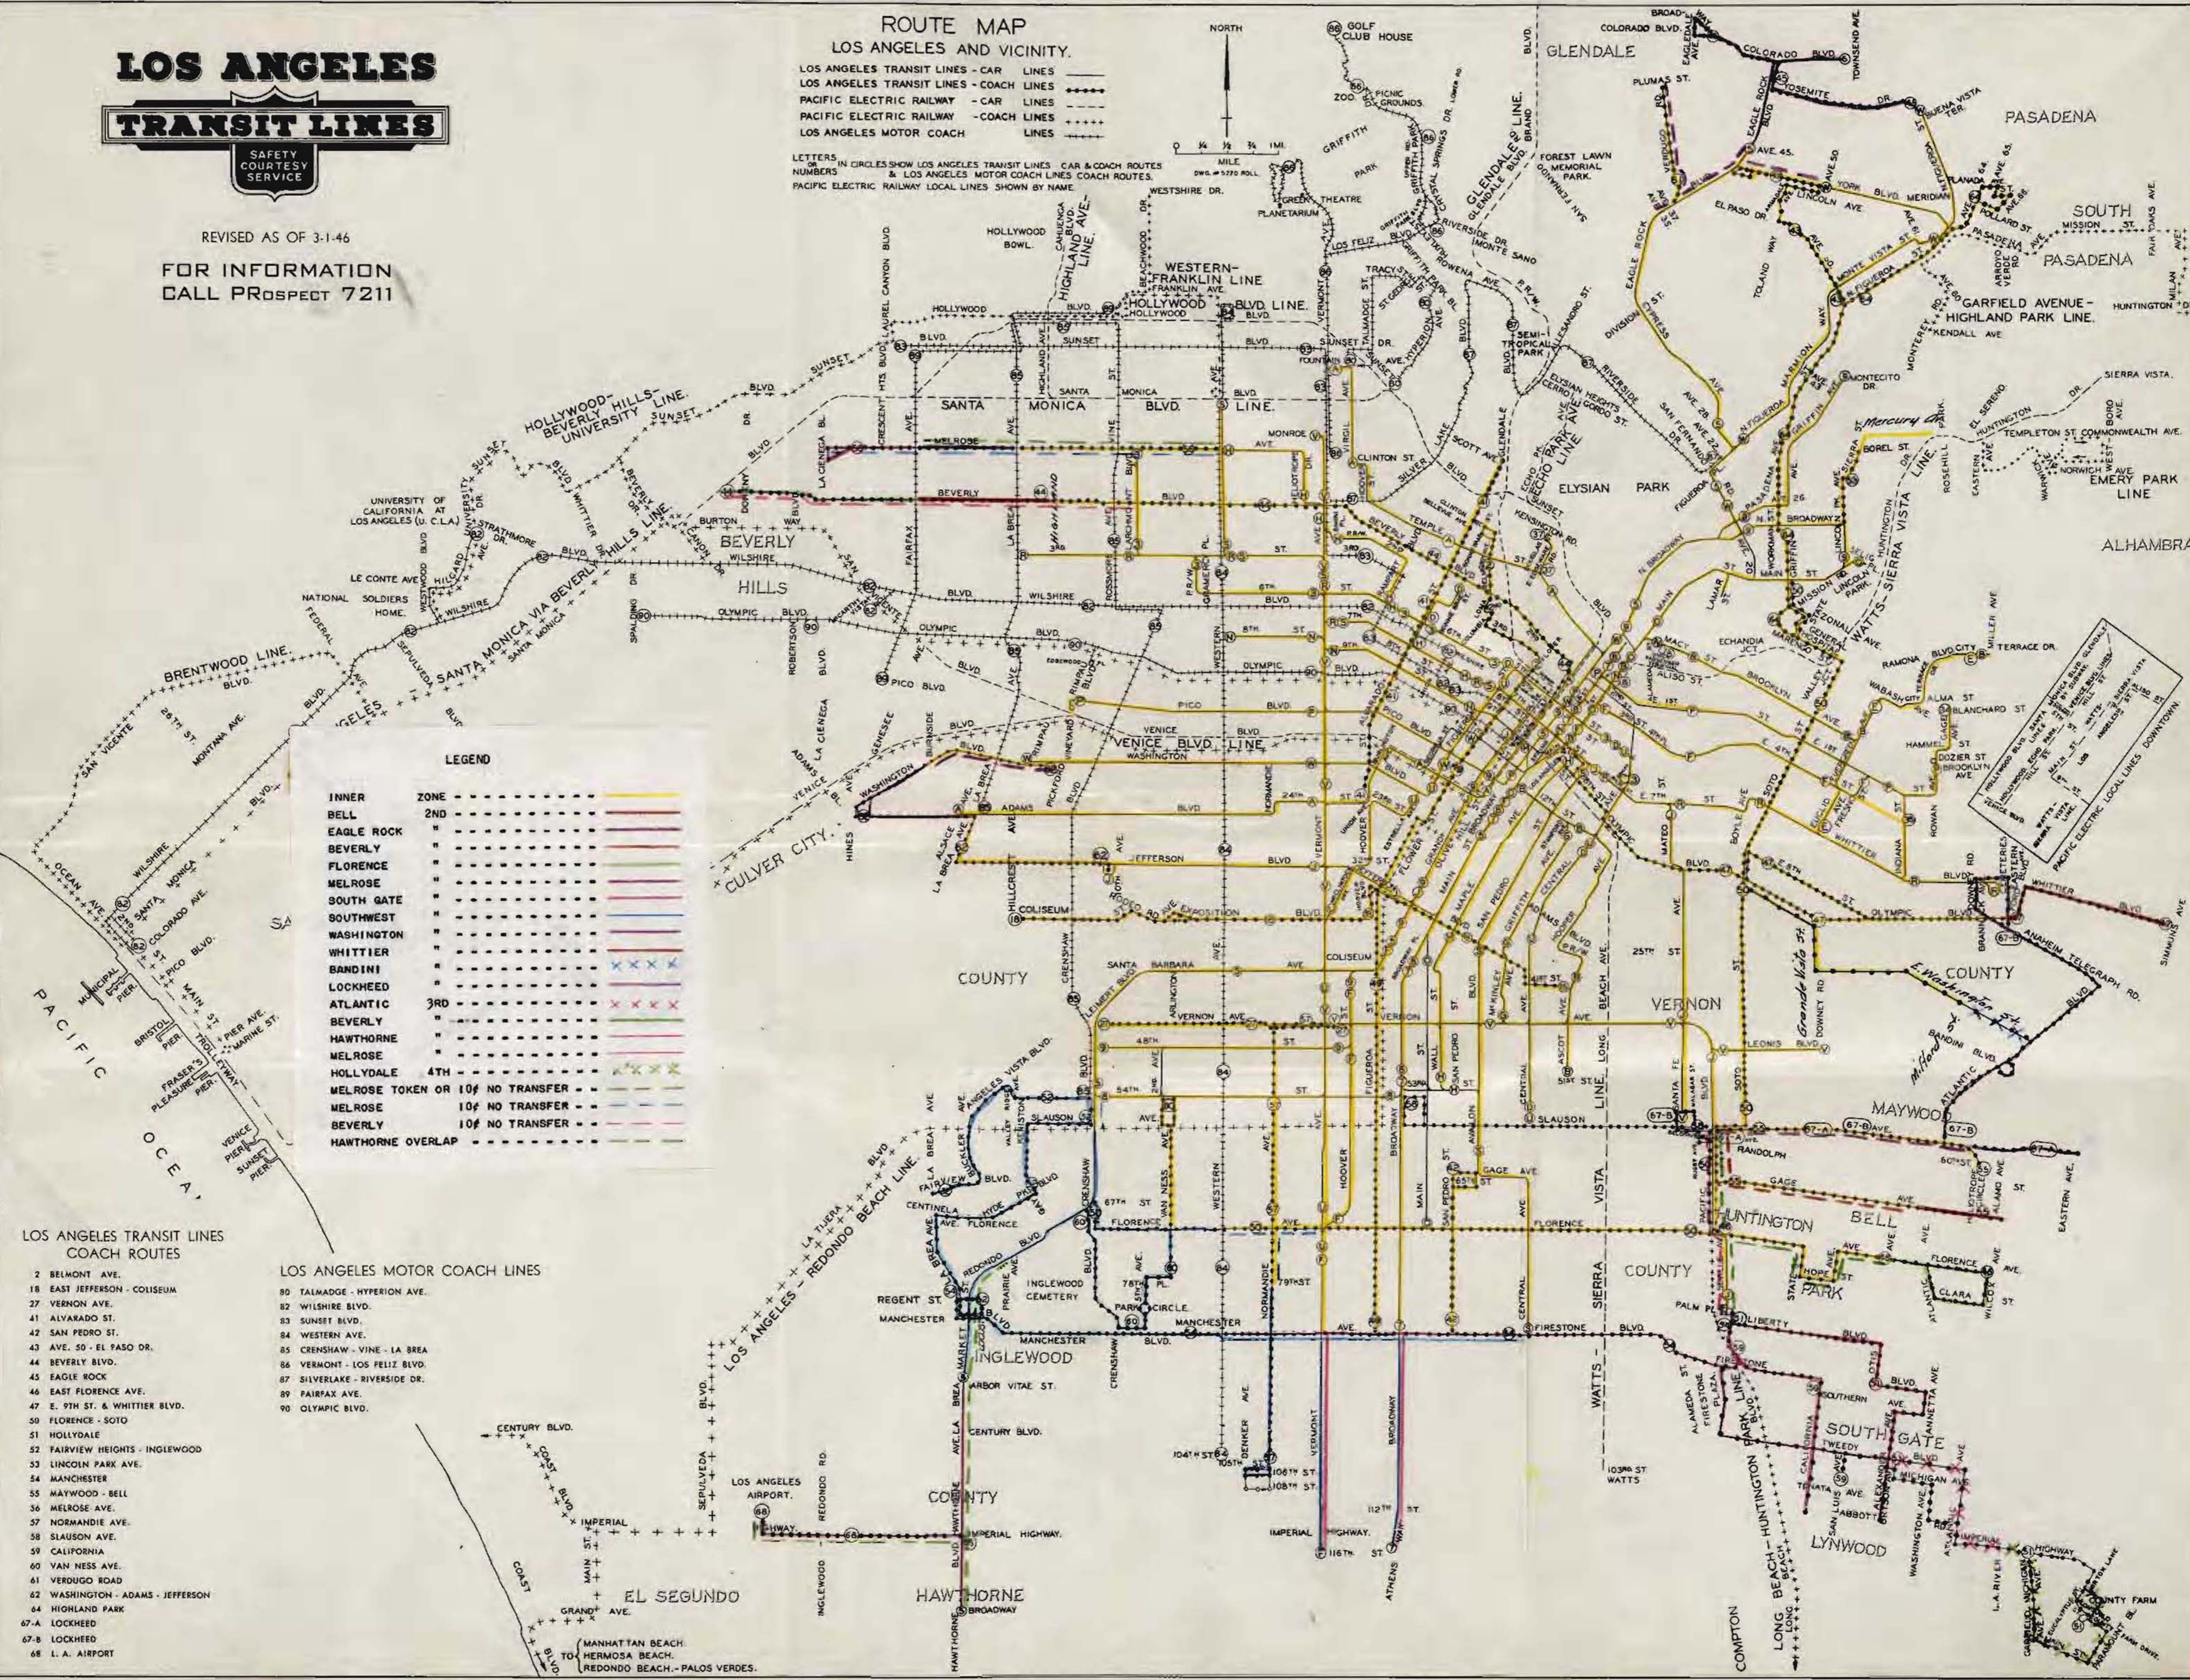

LOS ANGELES

TRANSIT LINES

SAFETY
COURTESY
SERVICE

REVISED AS OF 3-1-46

FOR INFORMATION
CALL PROSPECT 7211

ROUTE MAP LOS ANGELES AND VICINITY.

- LOS ANGELES TRANSIT LINES - CAR LINES
- LOS ANGELES TRANSIT LINES - COACH LINES
- PACIFIC ELECTRIC RAILWAY - CAR LINES
- PACIFIC ELECTRIC RAILWAY - COACH LINES
- LOS ANGELES MOTOR COACH LINES

LETTERS IN CIRCLES SHOW LOS ANGELES TRANSIT LINES CAR & COACH ROUTES NUMBERS & LOS ANGELES MOTOR COACH LINES COACH ROUTES. PACIFIC ELECTRIC RAILWAY LOCAL LINES SHOWN BY NAME.

1. #### LOS ANGELES TRANSIT LINES COACH ROUTES
2. 2 BELMONT AVE.
   - 18 EAST JEFFERSON - COLISEUM
   - 27 VERNON AVE.
   - 41 ALVARADO ST.
   - 42 SAN PEDRO ST.
   - 43 AVE. 50 - EL PASO DR.
   - 44 BEVERLY BLVD.
   - 45 EAGLE ROCK
   - 46 EAST FLORENCE AVE.
   - 47 E. 9TH ST. & WHITTIER BLVD.
   - 50 FLORENCE - SOTO
   - 51 HOLLYDALE
   - 52 FAIRVIEW HEIGHTS - INGLEWOOD
   - 53 LINCOLN PARK AVE.
   - 54 MANCHESTER
   - 55 MAYWOOD - BELL
   - 56 MELROSE AVE.
   - 57 NORMANDIE AVE.
   - 58 SLAUSON AVE.
   - 59 CALIFORNIA
   - 60 VAN NESS AVE.
   - 61 VERDUGO ROAD
   - 62 WASHINGTON - ADAMS - JEFFERSON
   - 64 HIGHLAND PARK
   - 67-A LOCKHEED
   - 67-B LOCKHEED
   - 68 L.A. AIRPORT

1. #### LOS ANGELES MOTOR COACH LINES
2. 80 TALMADGE - HYPERION AVE.
   - 82 WILSHIRE BLVD.
   - 83 SUNSET BLVD.
   - 84 WESTERN AVE.
   - 85 CRENSHAW - VINE - LA BREA
   - 86 VERMONT - LOS FELIZ BLVD.
   - 87 SILVERLAKE - RIVERSIDE DR.
   - 89 FAIRFAX AVE.
   - 90 OLYMPIC BLVD.

LEGEND

LINE NAME	ZONE	TRANSIT TYPE
BELL	2ND	LOS ANGELES TRANSIT LINES - CAR
EAGLE ROCK	"	LOS ANGELES TRANSIT LINES - COACH
BEVERLY	"	LOS ANGELES TRANSIT LINES - CAR
FLORENCE	"	LOS ANGELES TRANSIT LINES - COACH
MELROSE	"	LOS ANGELES TRANSIT LINES - CAR
SOUTH GATE	"	LOS ANGELES TRANSIT LINES - COACH
SOUTHWEST	"	LOS ANGELES TRANSIT LINES - CAR
WASHINGTON	"	LOS ANGELES TRANSIT LINES - COACH
WHITTIER	"	LOS ANGELES TRANSIT LINES - CAR
BANDINI	"	LOS ANGELES TRANSIT LINES - COACH
LOCKHEED	"	LOS ANGELES TRANSIT LINES - CAR
ATLANTIC	3RD	LOS ANGELES TRANSIT LINES - COACH
BEVERLY	"	LOS ANGELES TRANSIT LINES - CAR
HAWTHORNE	"	LOS ANGELES TRANSIT LINES - COACH
MELROSE	"	LOS ANGELES TRANSIT LINES - CAR
HOLLYDALE	4TH	LOS ANGELES TRANSIT LINES - COACH
MELROSE TOKEN OR 10¢ NO TRANSFER	"	LOS ANGELES TRANSIT LINES - CAR
MELROSE 10¢ NO TRANSFER	"	LOS ANGELES TRANSIT LINES - COACH
BEVERLY 10¢ NO TRANSFER	"	LOS ANGELES TRANSIT LINES - CAR
HAWTHORNE OVERLAP	"	LOS ANGELES TRANSIT LINES - COACH