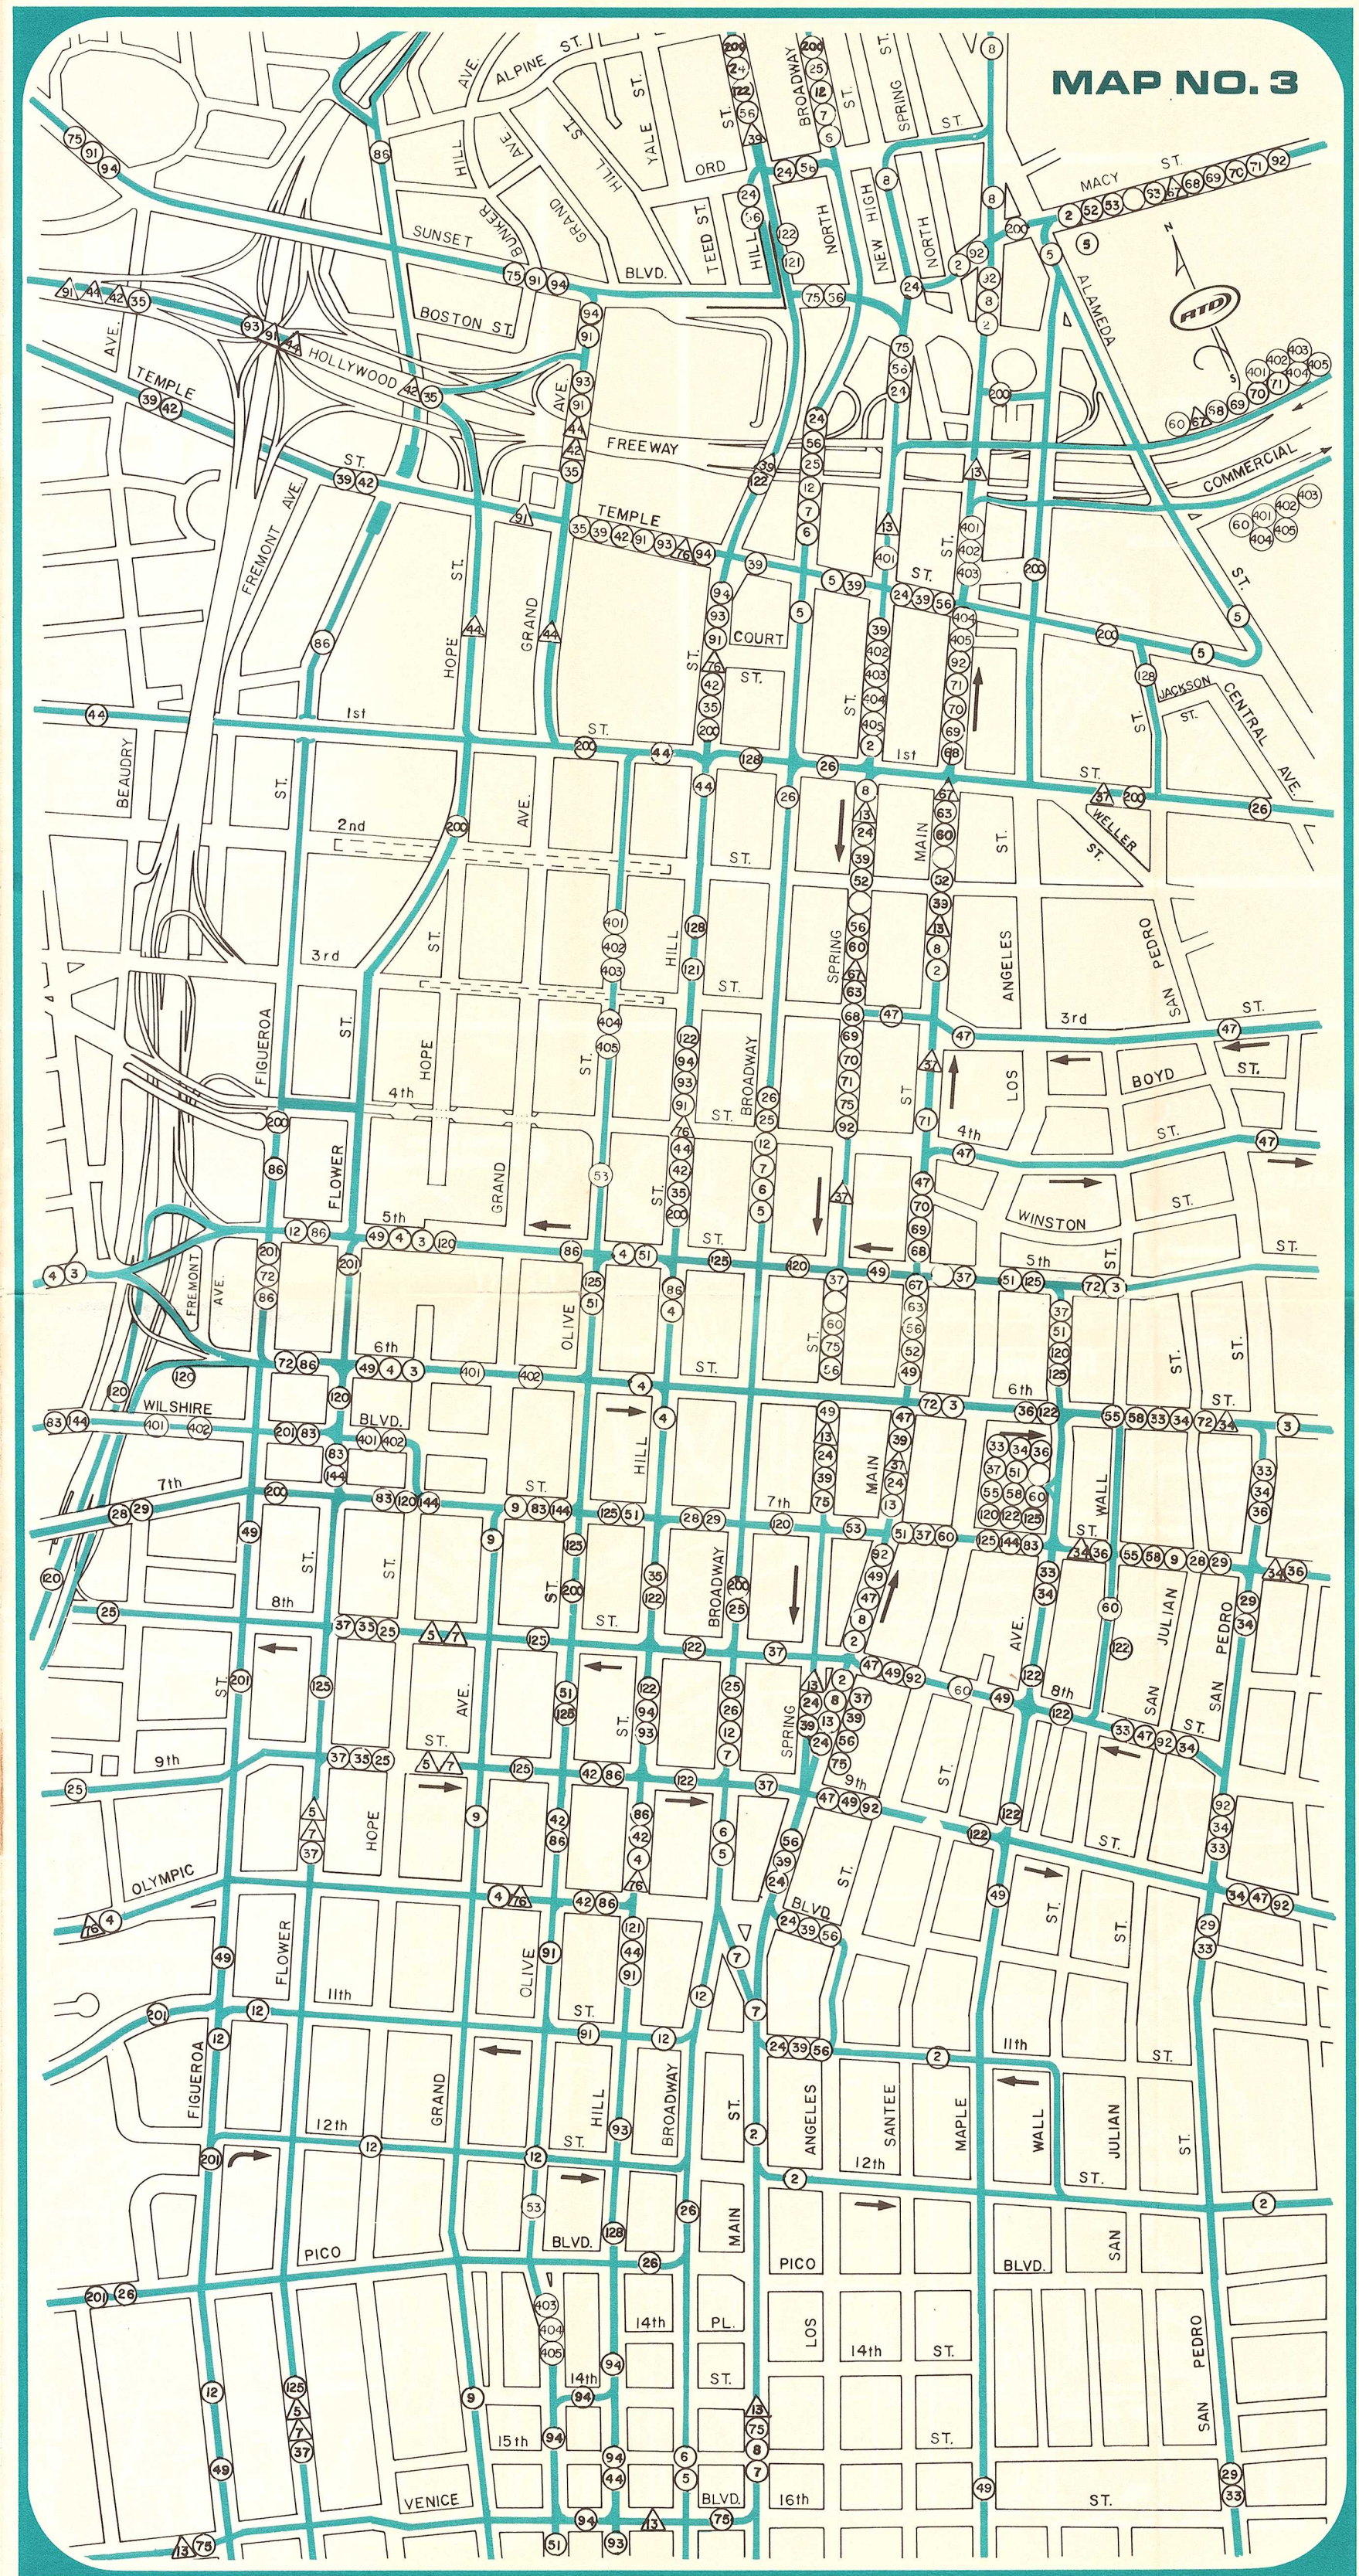

RAPID TRANSIT DISTRICT

Prepared by the Public Information Department 1060 S. BROADWAY LOS ANGELES CALIFORNIA, 90015

POINTS OF INTEREST

COLOSSEUM AND SPORTS ARENA... COUNTY ART MUSEUM... WATTS TOWERS... SAN FERNANDO MISSION... TELEVISION AND RADIO STUDIOS... UNIVERSITY OF CALIFORNIA AT LOS ANGELES... UNIVERSITY OF SOUTHERN CALIFORNIA... SOUTHERN CALIFORNIA BEACHES... SANTA MONICA-VENICE... MANHATTAN... BELMONT SHORE... HOLLYWOOD BOWL...

During the summer months incomparable "Symphonies Under The Stars" are presented. From Los Angeles take Line 93 on Hill Street.

During the summer months incomparable "Symphonies Under The Stars" are presented. From Los Angeles take Line 93 on Hill Street.

INDEX - MAP NO. 2

Table with 4 columns: MAP LOCATION NO., LINE NO., LINE NAME, and MAP LOCATION NO. with corresponding line numbers and names.