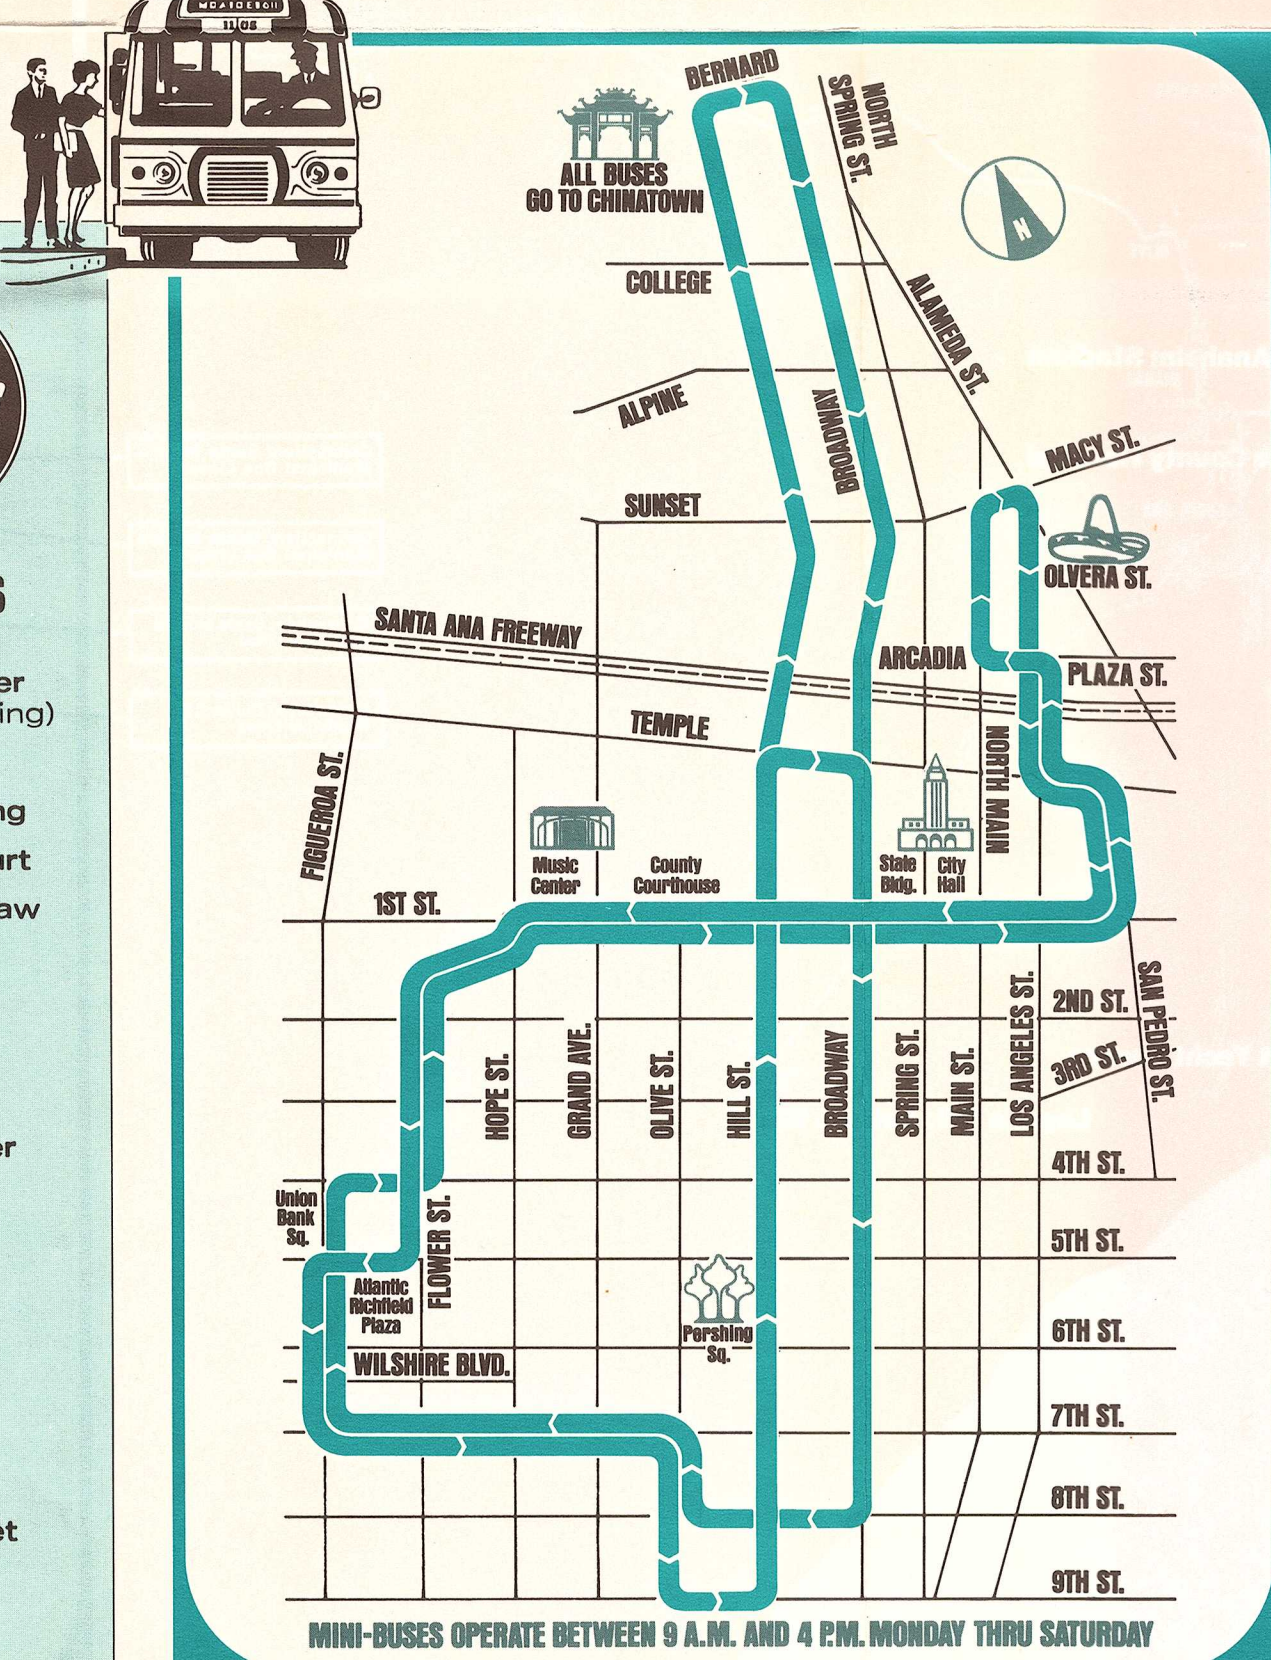

# WELCOME ABOARD

When you Board an RTD ExtraCAR, you are traveling on the largest transit system west of Chicago... The District serves an area of over 2,280 square miles, the largest area of any public transit agency in the nation.

RAPID TRANSIT DISTRICT

Prepared by the Public Information Department 1060 S. BROADWAY LOS ANGELES CALIFORNIA, 90015

POINTS OF INTEREST

COLOSSEUM AND SPORTS ARENA... COUNTY ART MUSEUM... WATTS TOWERS... SAN FERNANDO MISSION... TELEVISION AND RADIO STUDIOS... UNIVERSITY OF CALIFORNIA AT LOS ANGELES... UNIVERSITY OF SOUTHERN CALIFORNIA... SOUTHERN CALIFORNIA BEACHES... SANTA MONICA-VENICE... MANHATTAN... BELMONT SHORE... HOLLYWOOD BOWL...

During the summer months incomparable "Symphonies Under The Stars" are presented. From Los Angeles take Line 93 on Hill Street.

During the summer months incomparable "Symphonies Under The Stars" are presented. From Los Angeles take Line 93 on Hill Street.

INDEX - MAP NO. 2

Table with 4 columns: MAP LOCATION NO., LINE NO., LINE NAME, and MAP LOCATION NO. with corresponding line numbers and names.

SERVES

- Parker Center (Police Building)
• City Hall
• State Building
• Criminal Court
• Court and Law Library
• County Courthouse
• Hall of Records
• Music Center
• Bunker Hill Towers
• Bunker Hill Center
• Union Bank Square
• Arco Plaza
• Chinatown
• Olvera Street
• Downtown Stores