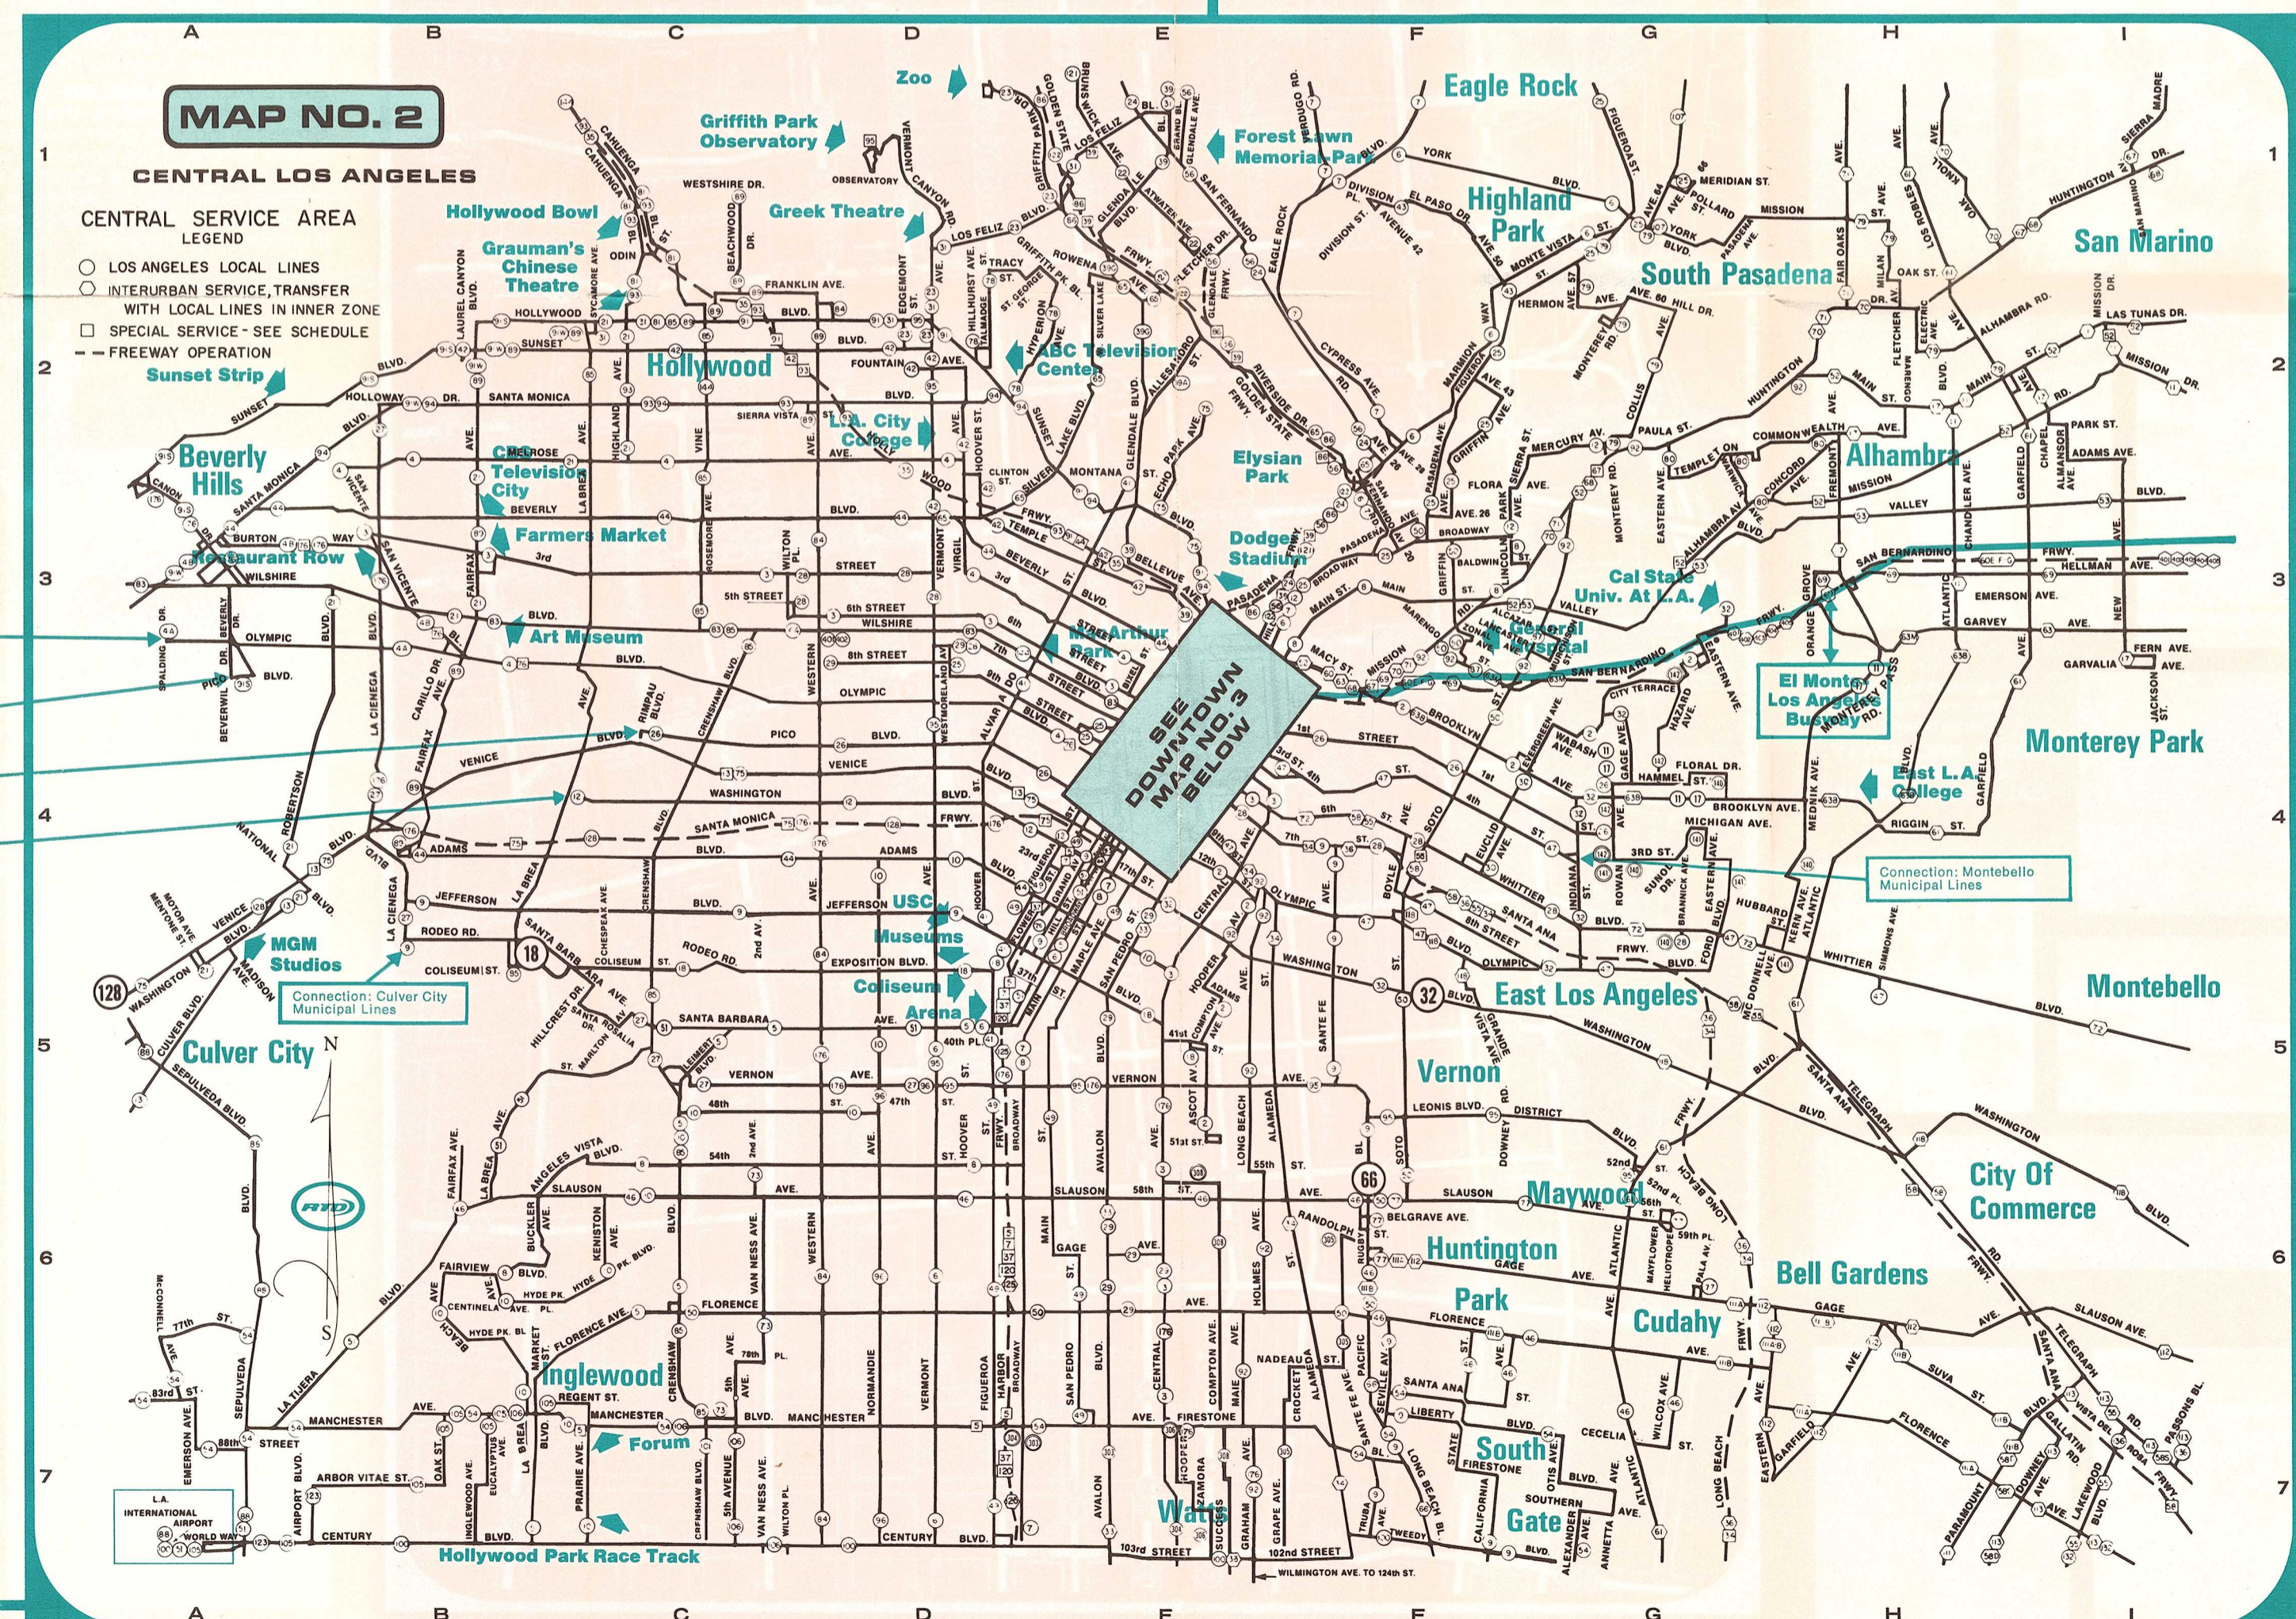

# WELCOME ABOARD

When you Board an RTD ExtraCAR, you are traveling on the largest transit system west of Chicago... The District serves an area of over 2,280 square miles, the largest area of any public transit agency in the nation.

Our ExtraCARS now provide essential transportation to nearly three-quarters of a million passengers each weekday on 147 bus lines along 2,700 one-way route miles. Our ExtraCARS travel a total of 185,000 miles each working day. Put another way, every three days, our buses travel the equivalent of one complete round trip to the moon.

RAPID TRANSIT DISTRICT

Prepared by the Public Information Department 1060 S. BROADWAY LOS ANGELES CALIFORNIA, 90015

POINTS OF INTEREST

COLOSSEUM AND SPORTS ARENA... COUNTY ART MUSEUM... WATTS TOWERS... SAN FERNANDO MISSION... TELEVISION AND RADIO STUDIOS... UNIVERSITY OF CALIFORNIA AT LOS ANGELES... UNIVERSITY OF SOUTHERN CALIFORNIA... SOUTHERN CALIFORNIA BEACHES... SANTA MONICA-VENICE... MANHATTAN... BELMONT SHORE... HOLLYWOOD BOWL...

INDEX - MAP NO. 2

Table with 4 columns: MAP LOCATION NO., LINE NO., LINE NAME, and MAP LOCATION NO. with corresponding line numbers and names.

SERVES

- Parker Center (Police Building)
• City Hall
• State Building
• Criminal Court
• Court and Law Library
• County Courthouse
• Hall of Records
• Music Center
• Bunker Hill Towers
• Bunker Hill Center
• Union Bank Square
• Arco Plaza
• Chinatown
• Olvera Street
• Downtown Stores