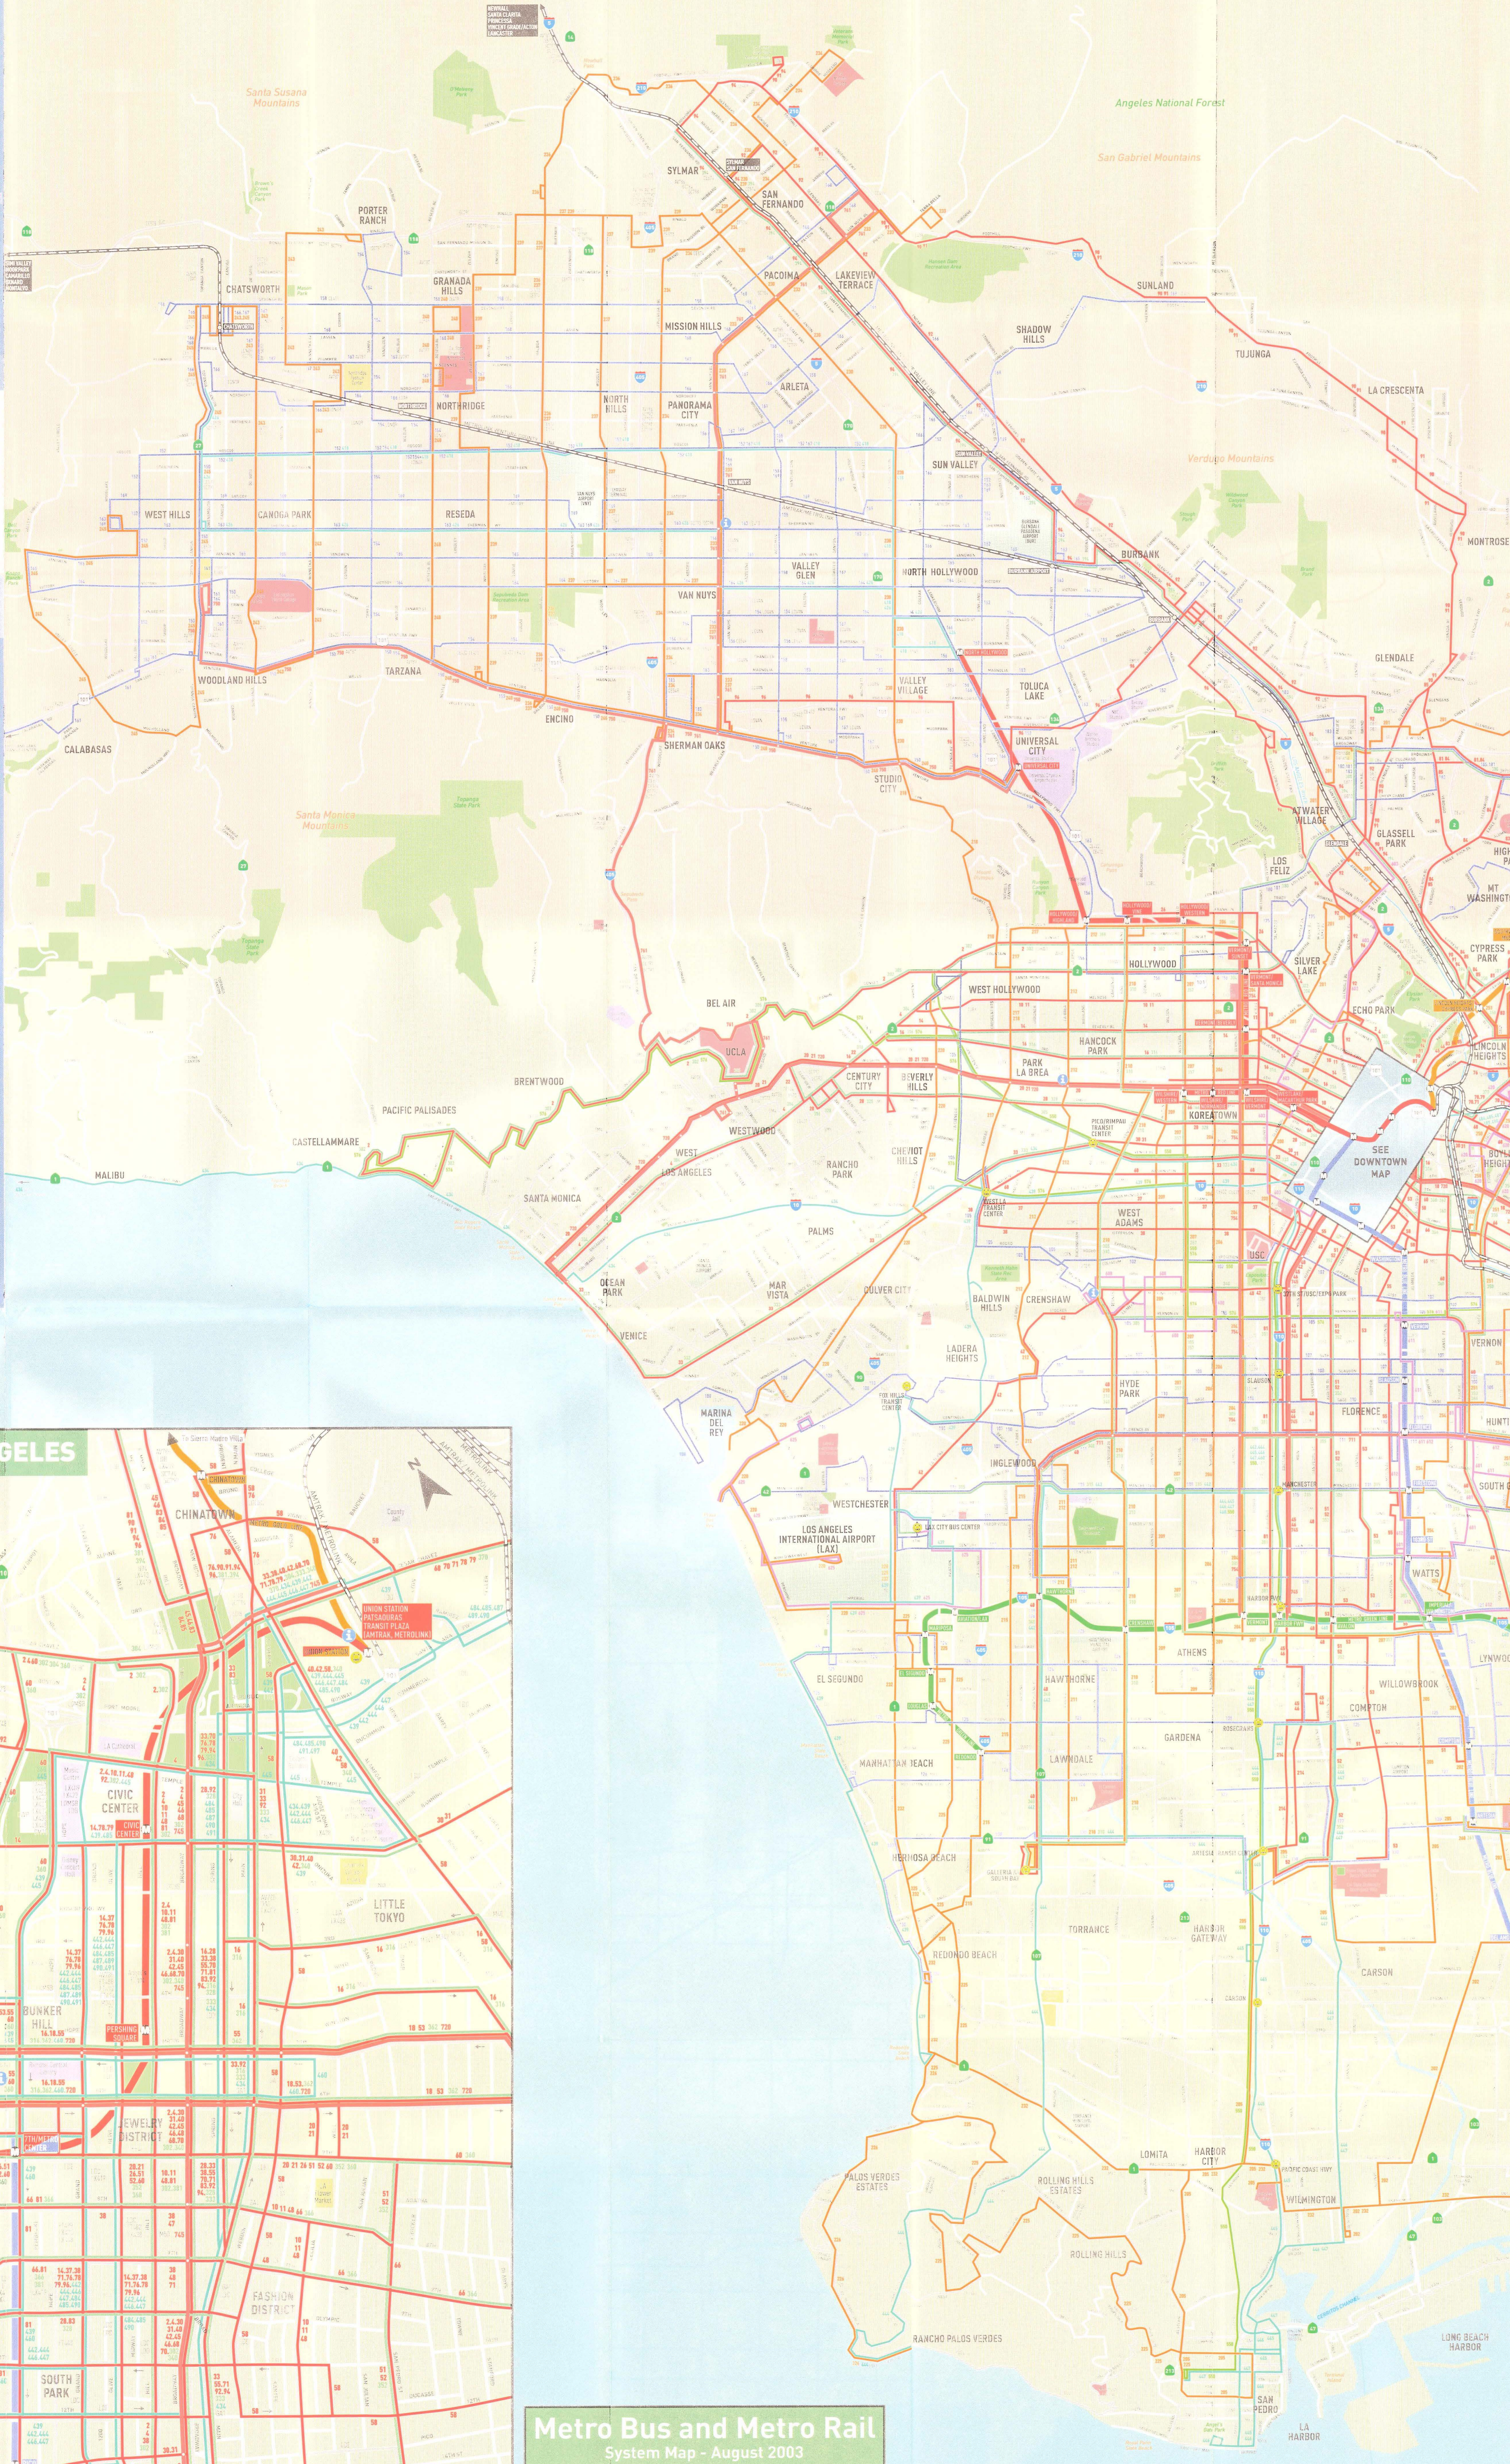

Metro Bus

Metro Rail

Metro Rail

Metro Bus

Metro Bus

Metro Bus and Metro Rail System Map

Metro Bus

Metro Rail

Metro Bus

Metro Bus

Metro Rail

Metro Bus

DOWNTOWN LOS ANGELES

Metro Bus and Metro Rail System Map - August 2003

Metro Bus Line	41 110 240 382 490 550 620	Metro Rail Station	MTA
Metro Rapid Bus Line and stops	728	Metro Customer Center	MTA
Municipal Park Line	M13	Fairfax Attraction	FA
State Highway	210	Shopping Area	SA
State Highway or Freeway	124	State College/University	SC
Freeway	101	Place of Interest	PI
Metro Rail Line & Station	M	Sports Venue	SV
Metro Rail Line & Station	M	Airport	A
Business District/Center/Hub	B	Government/Military	GM