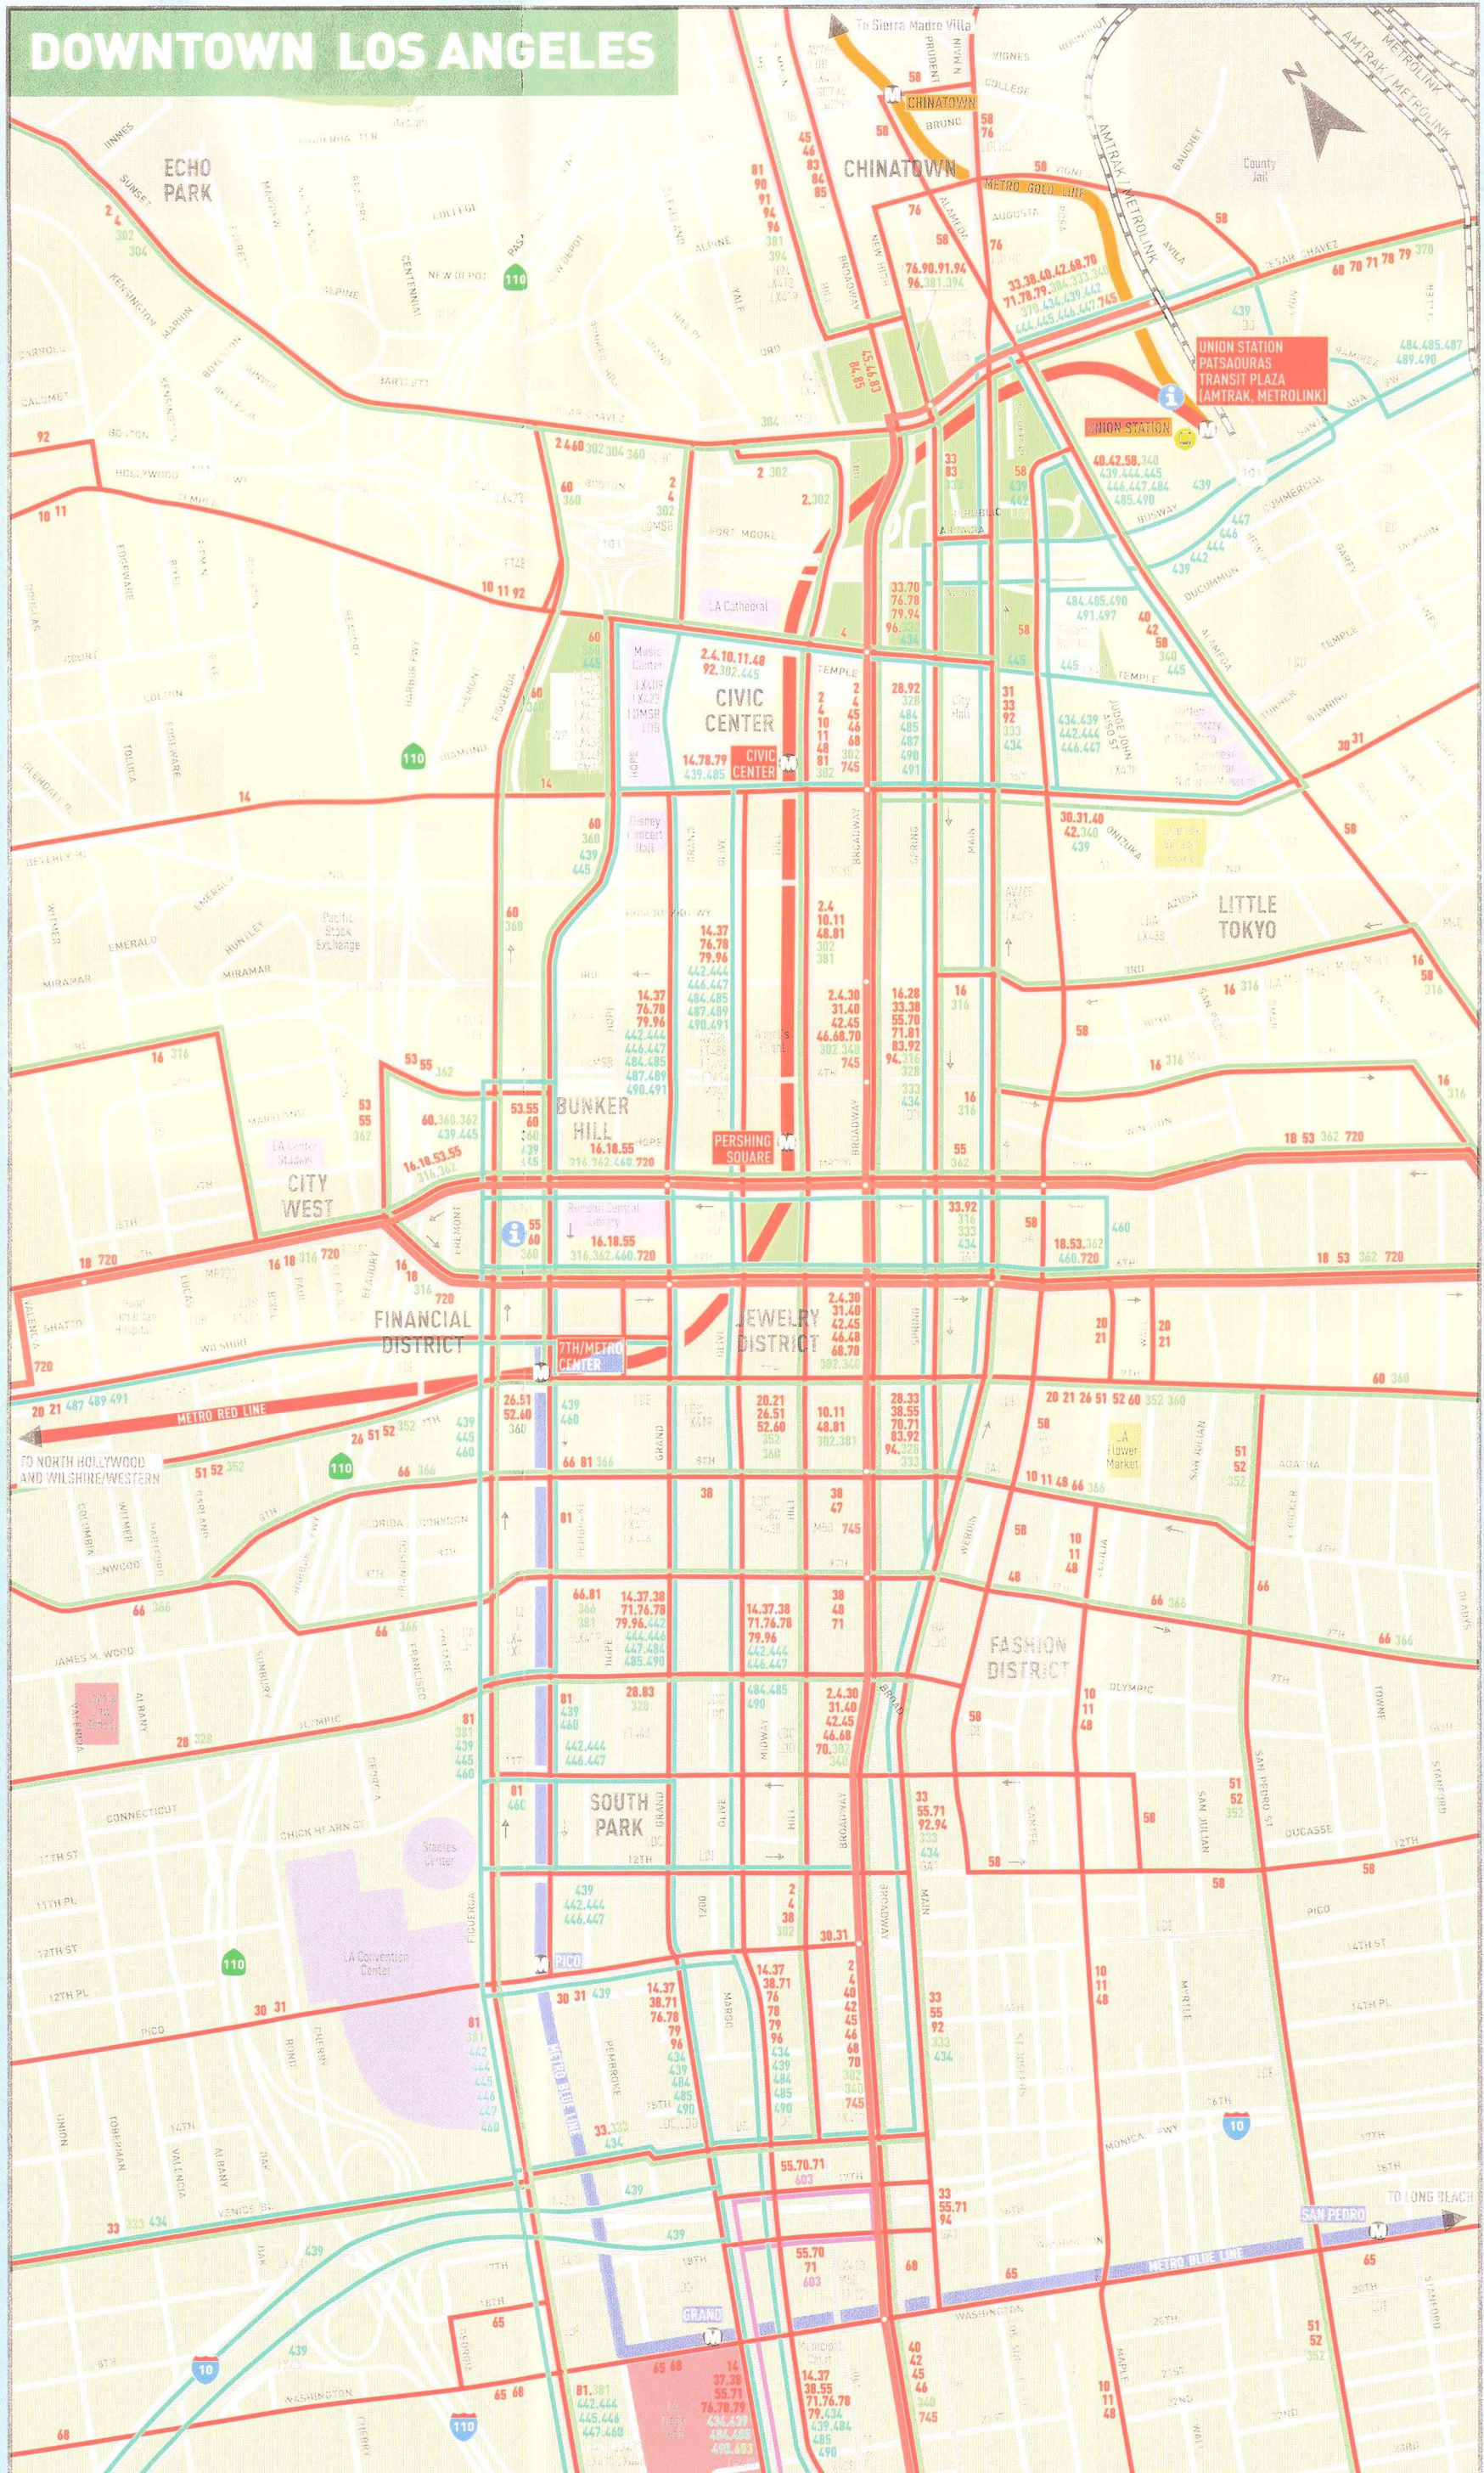

Metro Bus

Metro Rail

Metro Rail

Metro Bus

Metro Bus

Metro Bus and Metro Rail System Map

Metro Bus

Metro Rail

Metro Bus

Metro Bus

Metro Rail

Metro Bus

DOWNTOWN LOS ANGELES

Metro Bus and Metro Rail System Map - August 2003

Metro Bus Line	41 110 240 382 490 550 620	Metro Rail Station	MTA
Metro Rapid Bus Line and stops	728	Metro Customer Center	MTA
Municipal Park Line	M13	Fairfax Attraction	FA
State Highway	210	Shopping Area	SA
State Highway or Freeway	124	State College/University	SC
Freeway	101	Place of Interest	PI
Metro Rail Line & Station	M	Sports Venue	SV
Metro Rail Line & Station	M	Airport	A
Business District/Center/Hub	B	Government/Military	GM