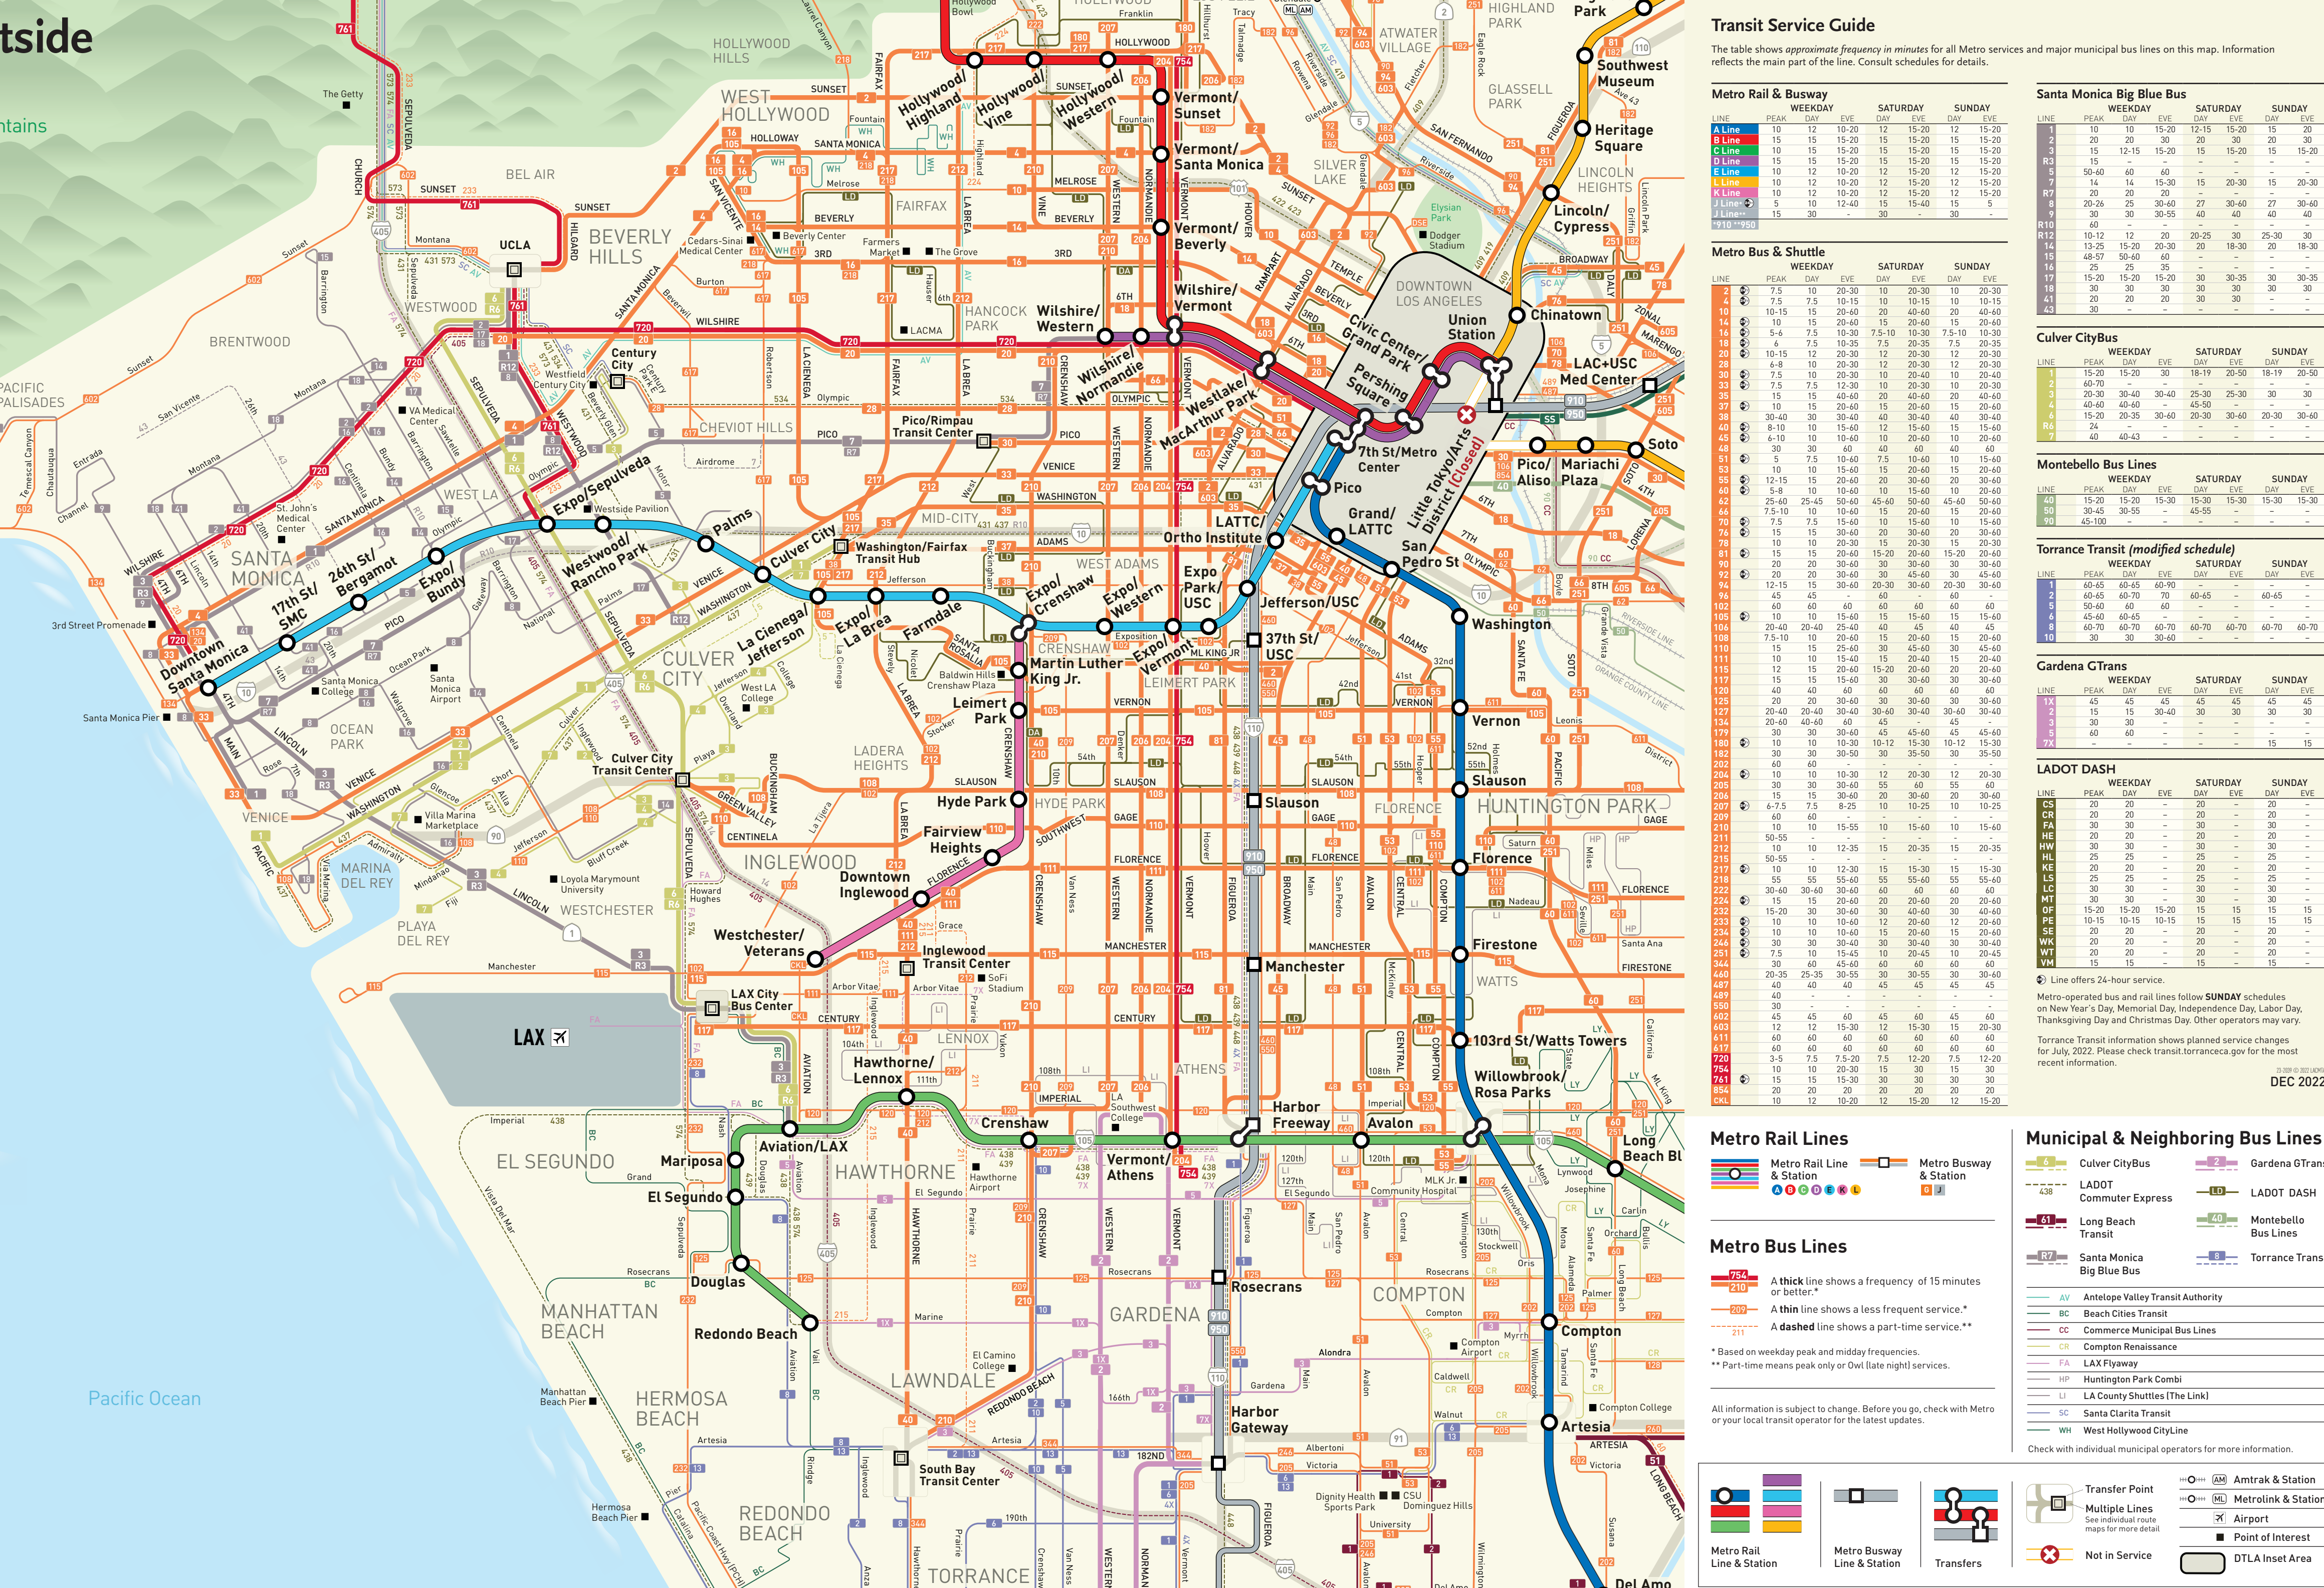

Central LA/Westside Bus & Rail Service

Downtown Los Angeles Bus & Rail Service

Accessibility information: metro.net/accessibility 213.922.6919
LA County Sheriff's hotline: 888.950.SAFE
Reduced fare information and applications: metro.net/reducedfares

Metro Lost & Found: lostandfound.metro.net 323.937.8920
Parking permits: lametroparking.net
Bike locker rentals: birs.metro.net
Download the Transit app in the App Store or via Google Play.