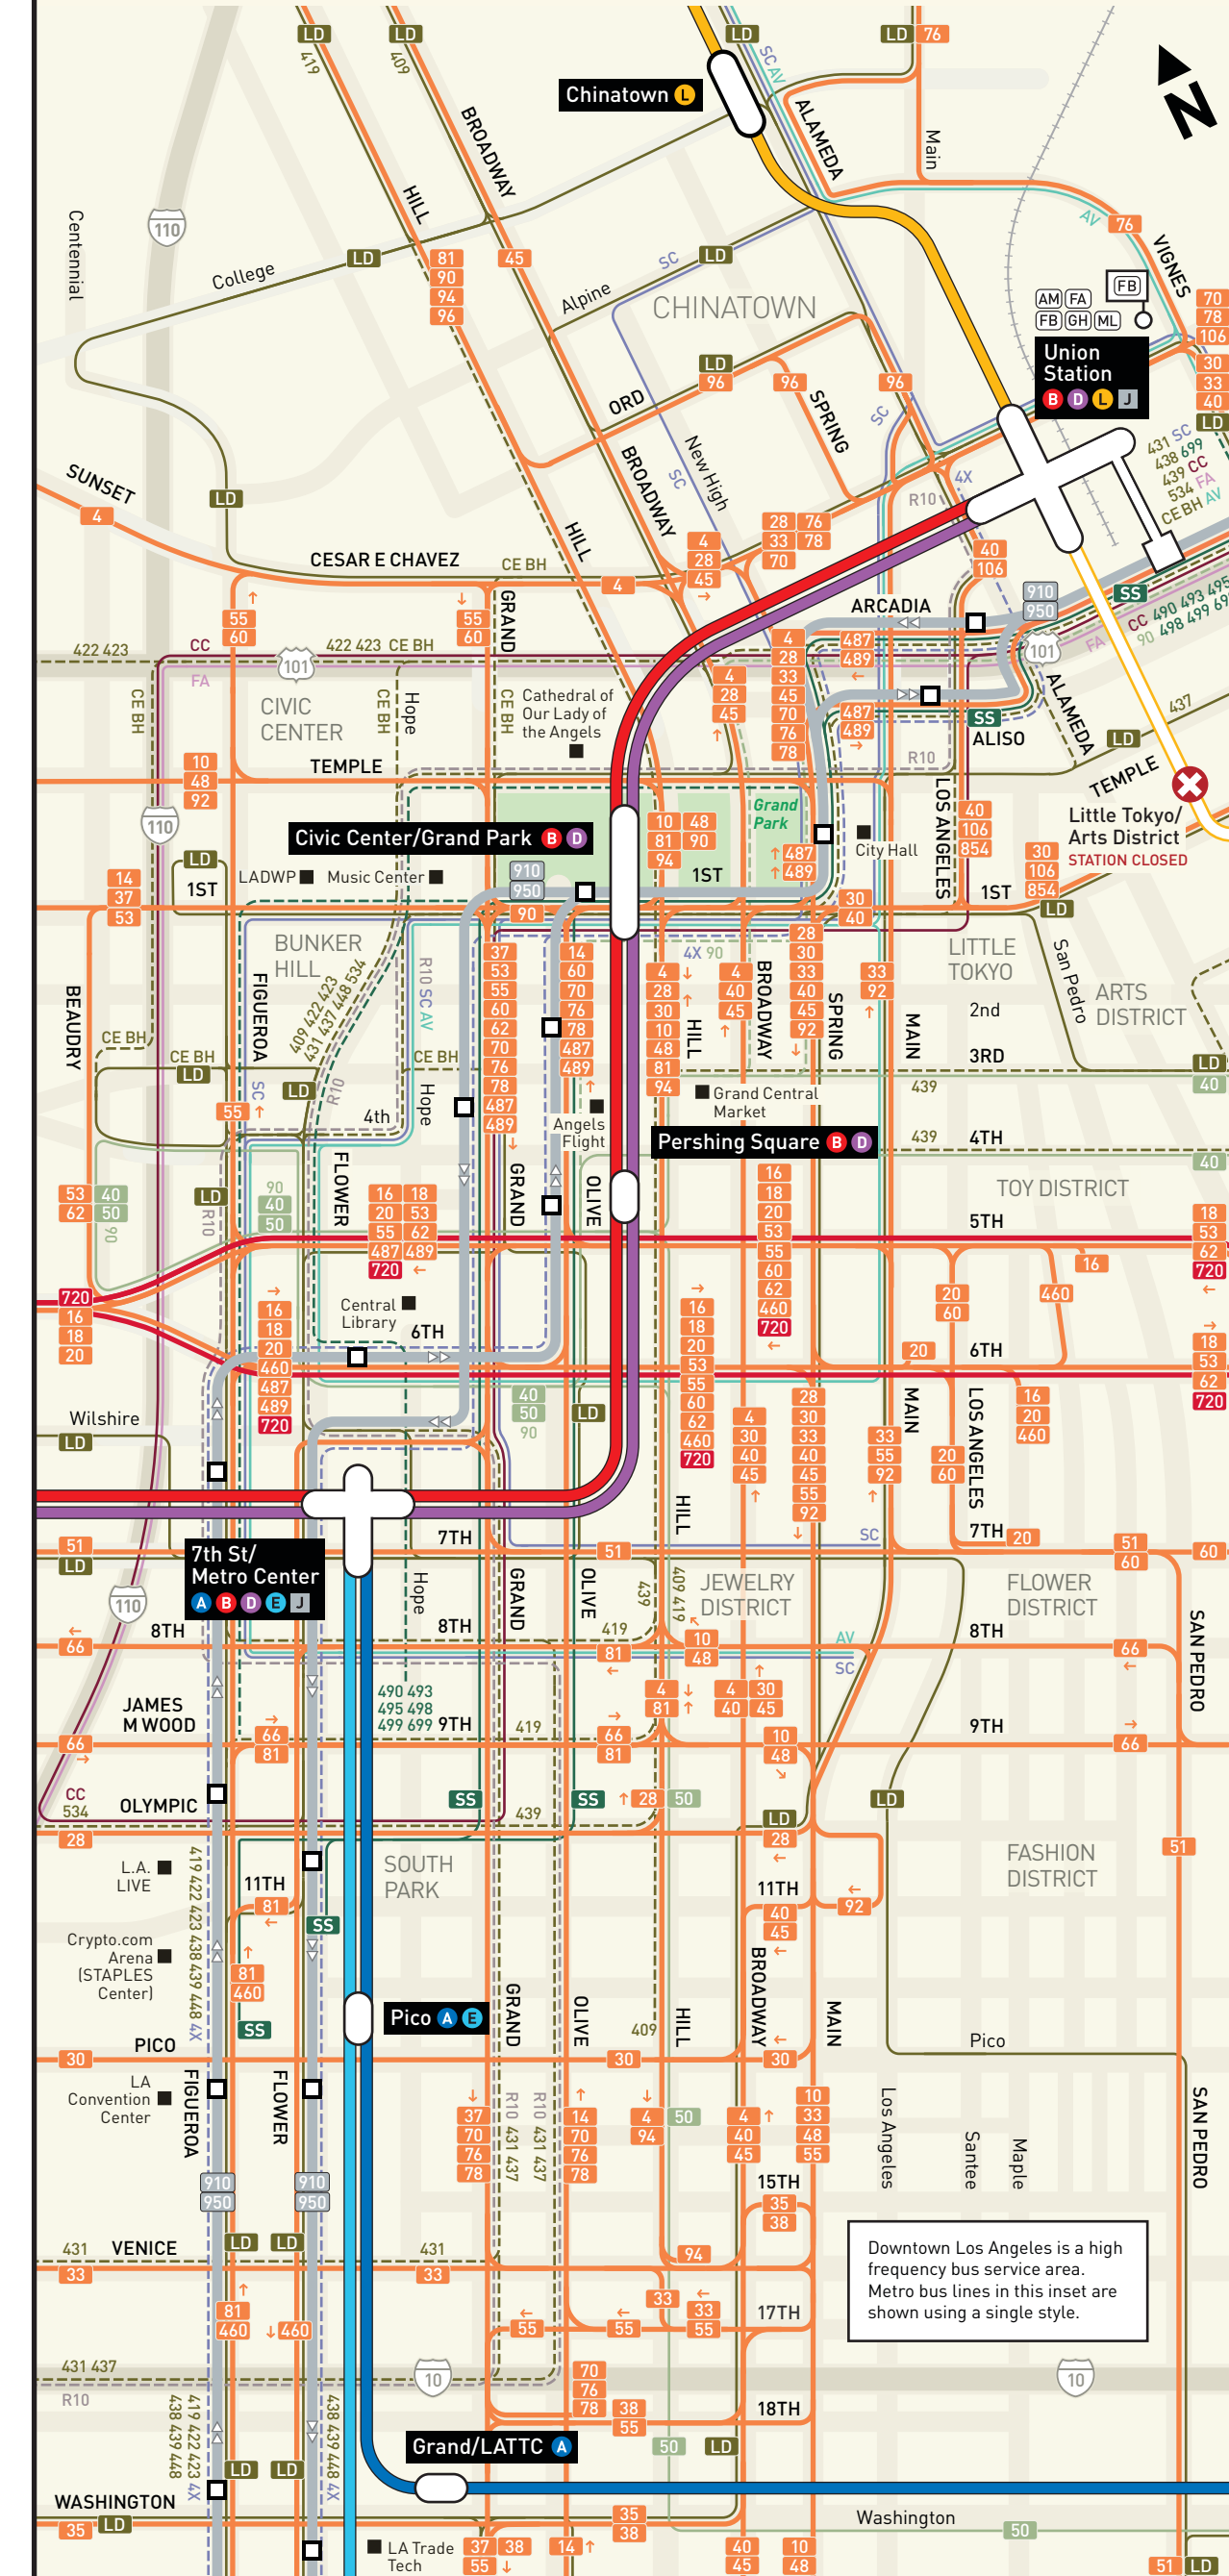

Central LA/Westside Bus & Rail Service

Downtown Los Angeles Bus & Rail Service

Accessibility information: metro.net/accessibility 213.922.6919
LA County Sheriff's hotline: 888.950.SAFE
Reduced fare information and applications: metro.net/reducedfares

Metro Lost & Found: lostandfound.metro.net 323.937.8920
Parking permits: lametroparking.net
Bike locker rentals: birs.metro.net
Download the Transit app in the App Store or via Google Play.