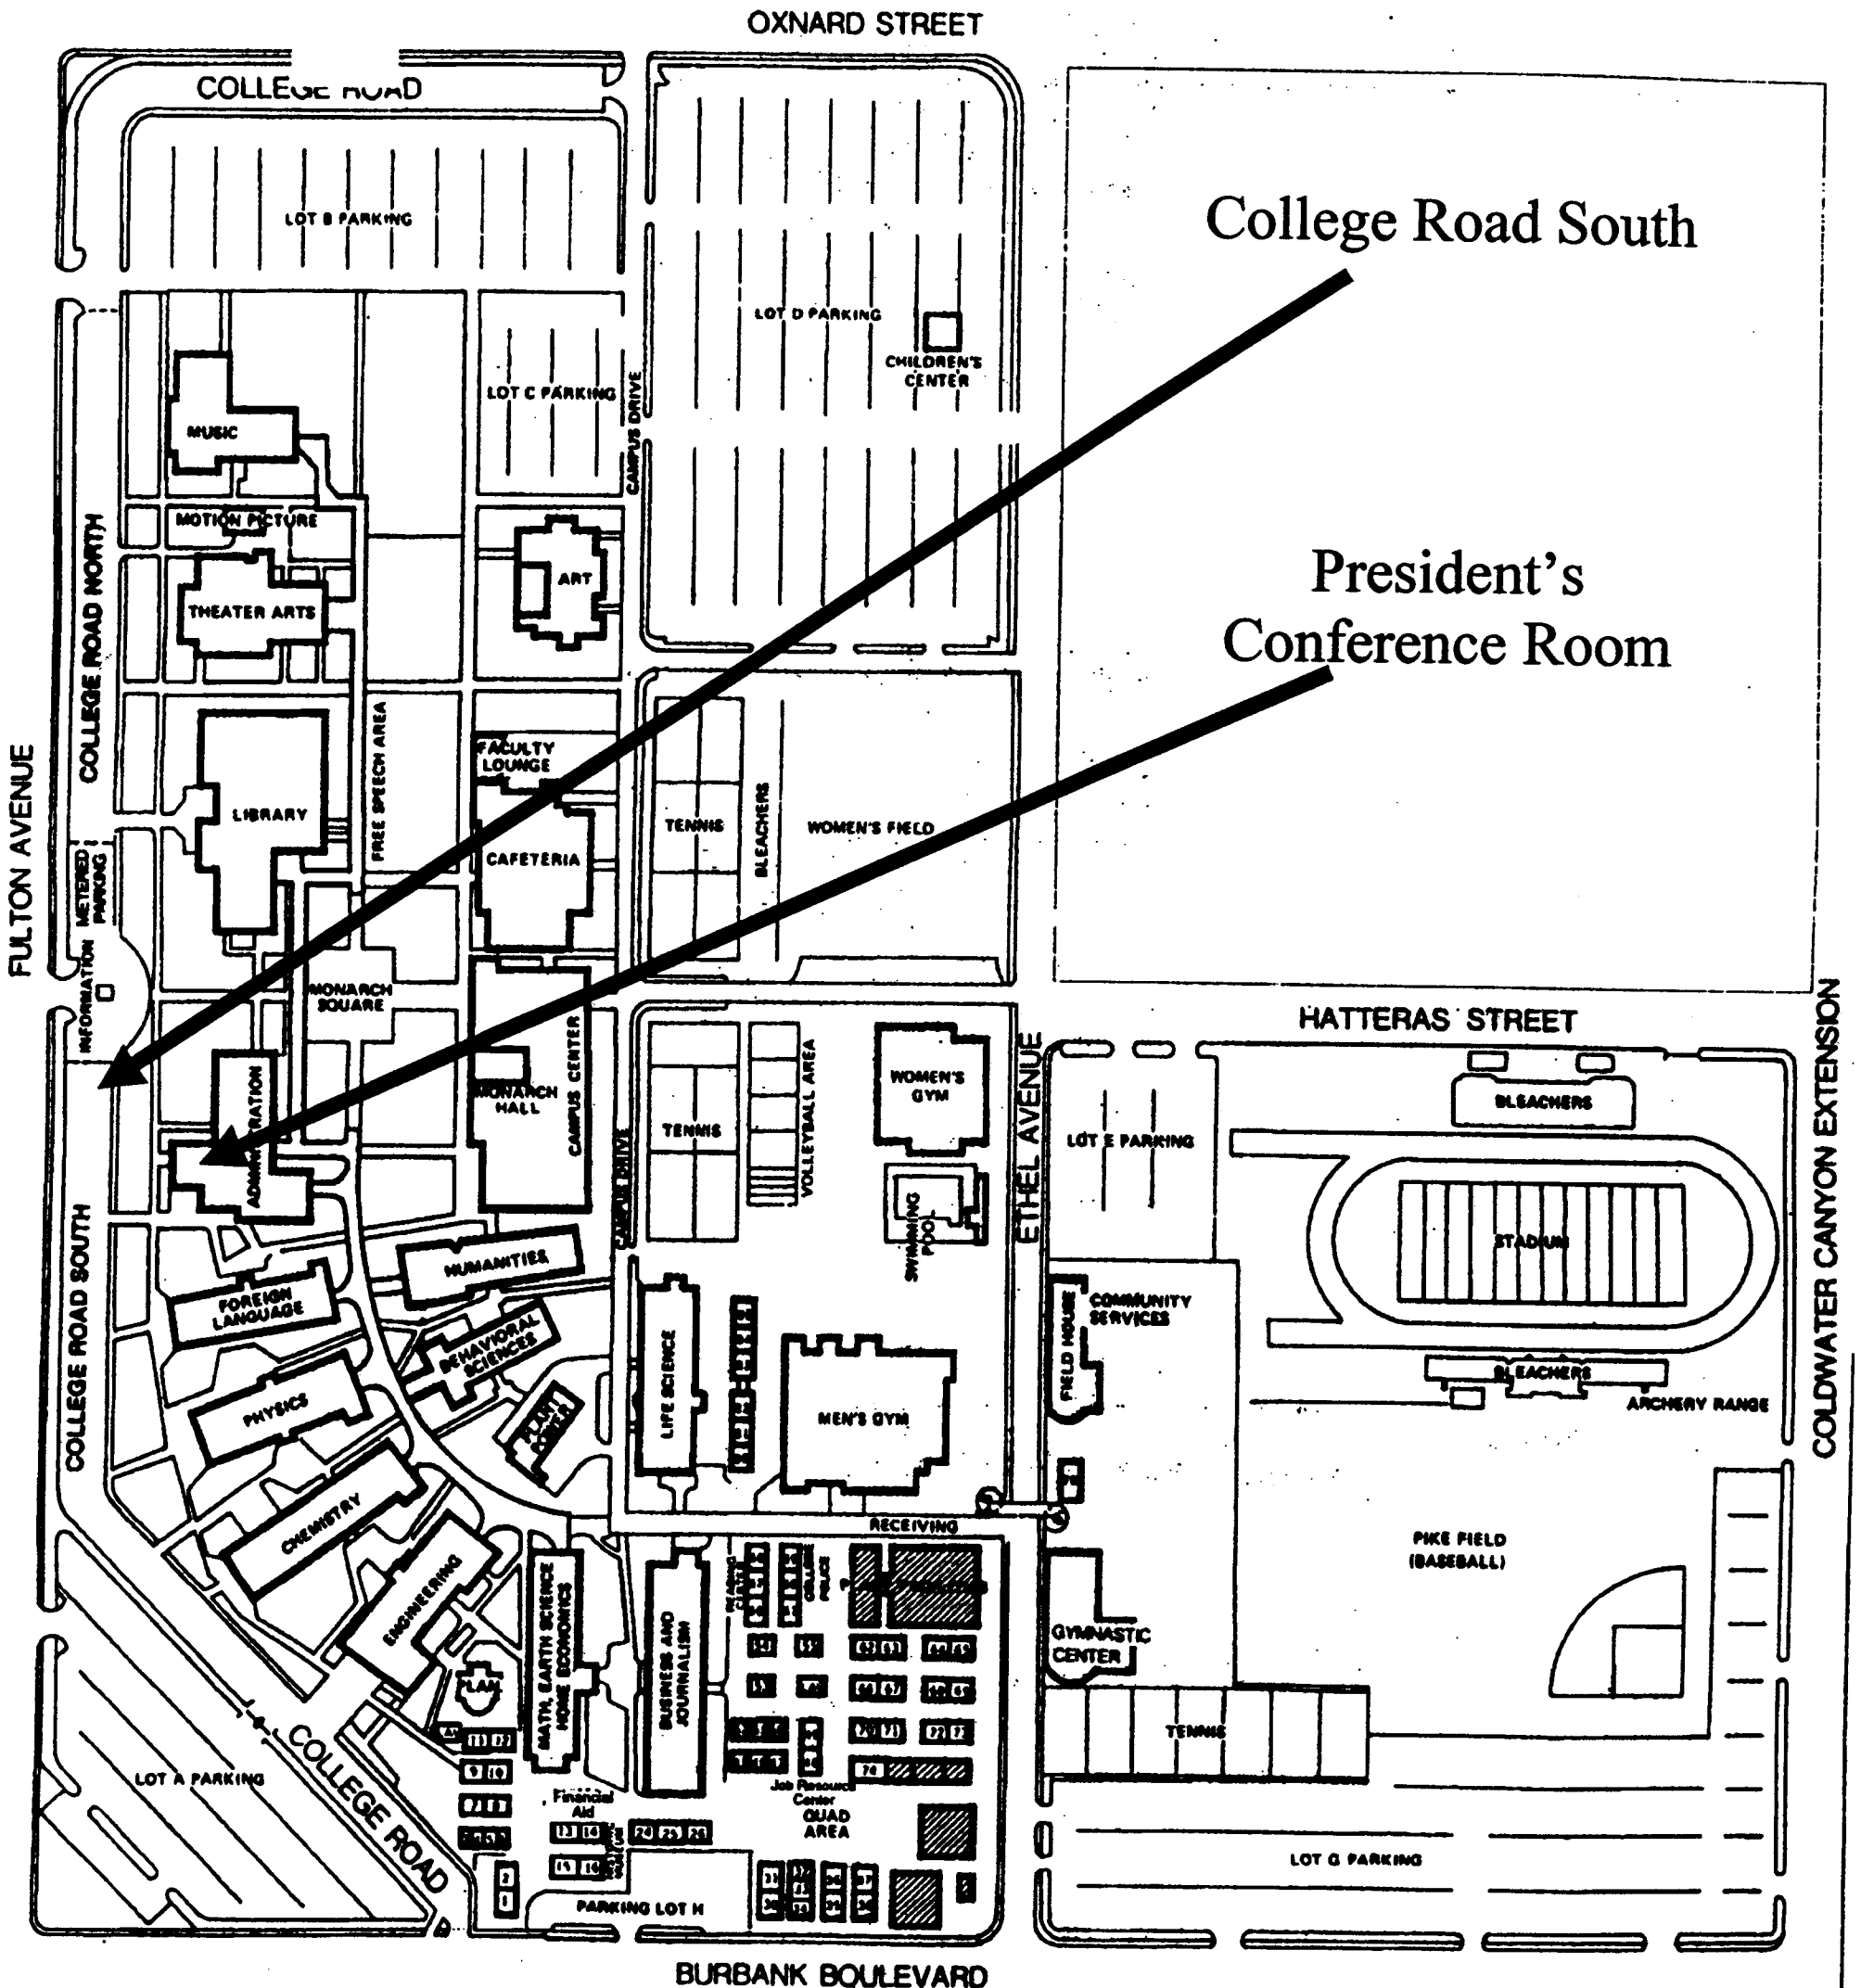

METRO CONNECTIONS
FRIDAY, FEBRUARY 20, 2004
LOS ANGELES VALLEY COLLEGE
9:00 – 11:00 A.M.

Please park on College Road South by entering on Fulton Avenue midway between Burbank and Oxnard Streets. The President's Conference Room is located in the Administration Building. Be sure to write your name and license plate number on your parking pass and place it face up on your dashboard.

HOW TO GET TO LOS ANGELES VALLEY COLLEGE

Los Angeles Valley College is conveniently located in the heart of the San Fernando Valley. Please call if we can be of assistance regarding directions at (818) 947-2941.