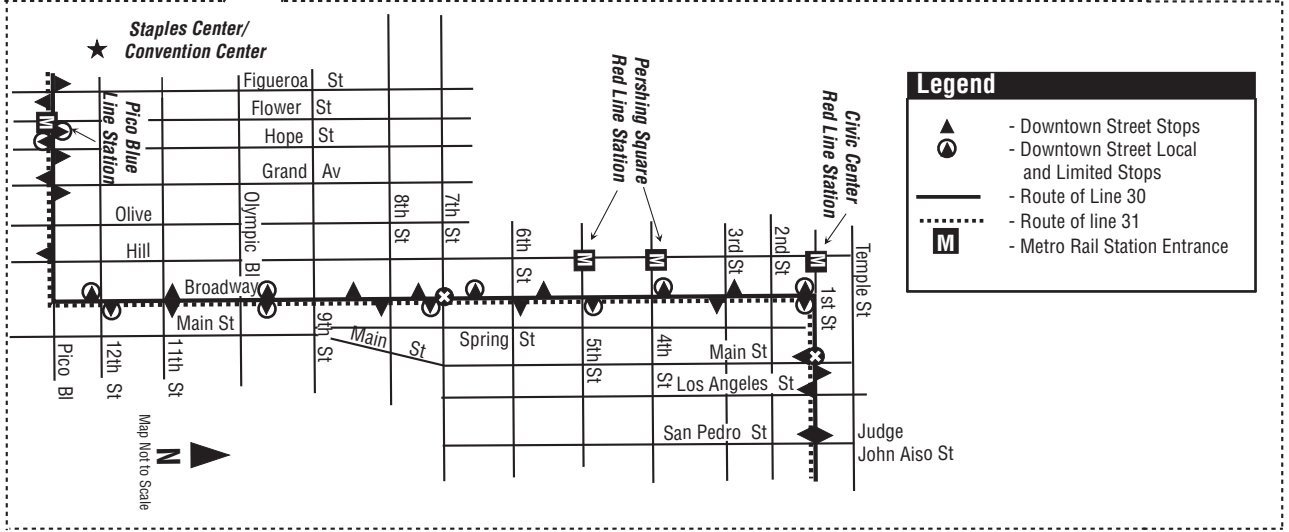

Line 30-31

Proposed Limited Stop Area
(From Pico Blvd./Arlington Ave. to 1st St./Soto St.)

Pico-Rimpau
Transit
Center
Metro Bus
Lines 30,31:
SM5,7,12,13

Legend

- Route of Line 30
- Route of Line 31
- Timepoint used on timetable
- Proposed Limited Stops
- Proposed Downtown Limited Stops

Legend

- Downtown Street Stops
- Downtown Street Local and Limited Stops
- Route of Line 30
- Route of line 31
- Metro Rail Station Entrance

Metro Bus Lines Shown at Transfer Locations
Subject to Change Without Notice