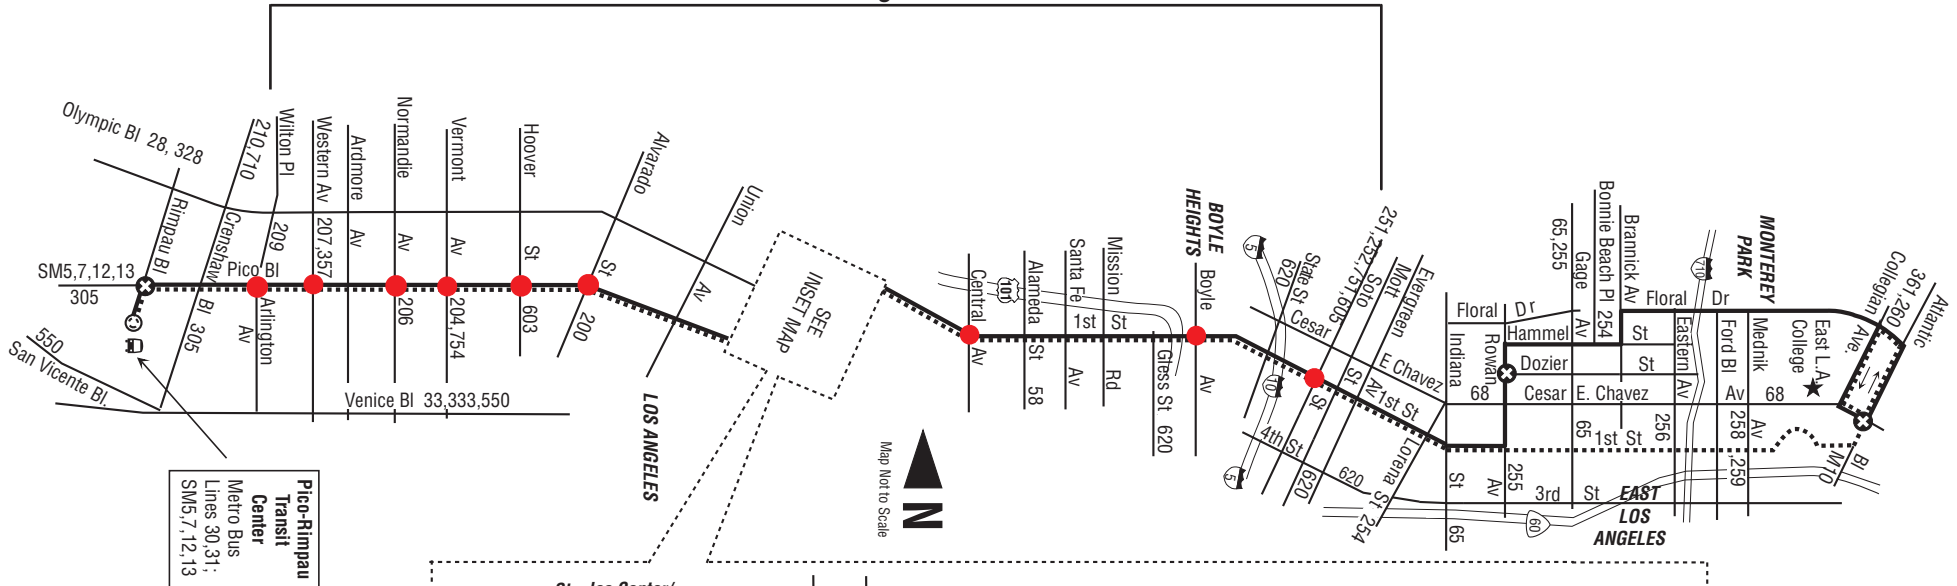

Line 30-31

Proposed Limited Stop Area
(From Pico Blvd./Arlington Ave. to 1st St./Soto St.)

Pico-Rimpau
Transit
Center
Metro Bus
Lines 30,31:
SM5,7,12,13

Legend

- Route of Line 30
- Route of Line 31
- Timepoint used on timetable
- Proposed Limited Stops
- Proposed Downtown Limited Stops

Legend

- Downtown Street Stops
- Downtown Street Local and Limited Stops
- Route of Line 30
- Route of line 31
- Metro Rail Station Entrance

Metro Bus Lines Shown at Transfer Locations
Subject to Change Without Notice