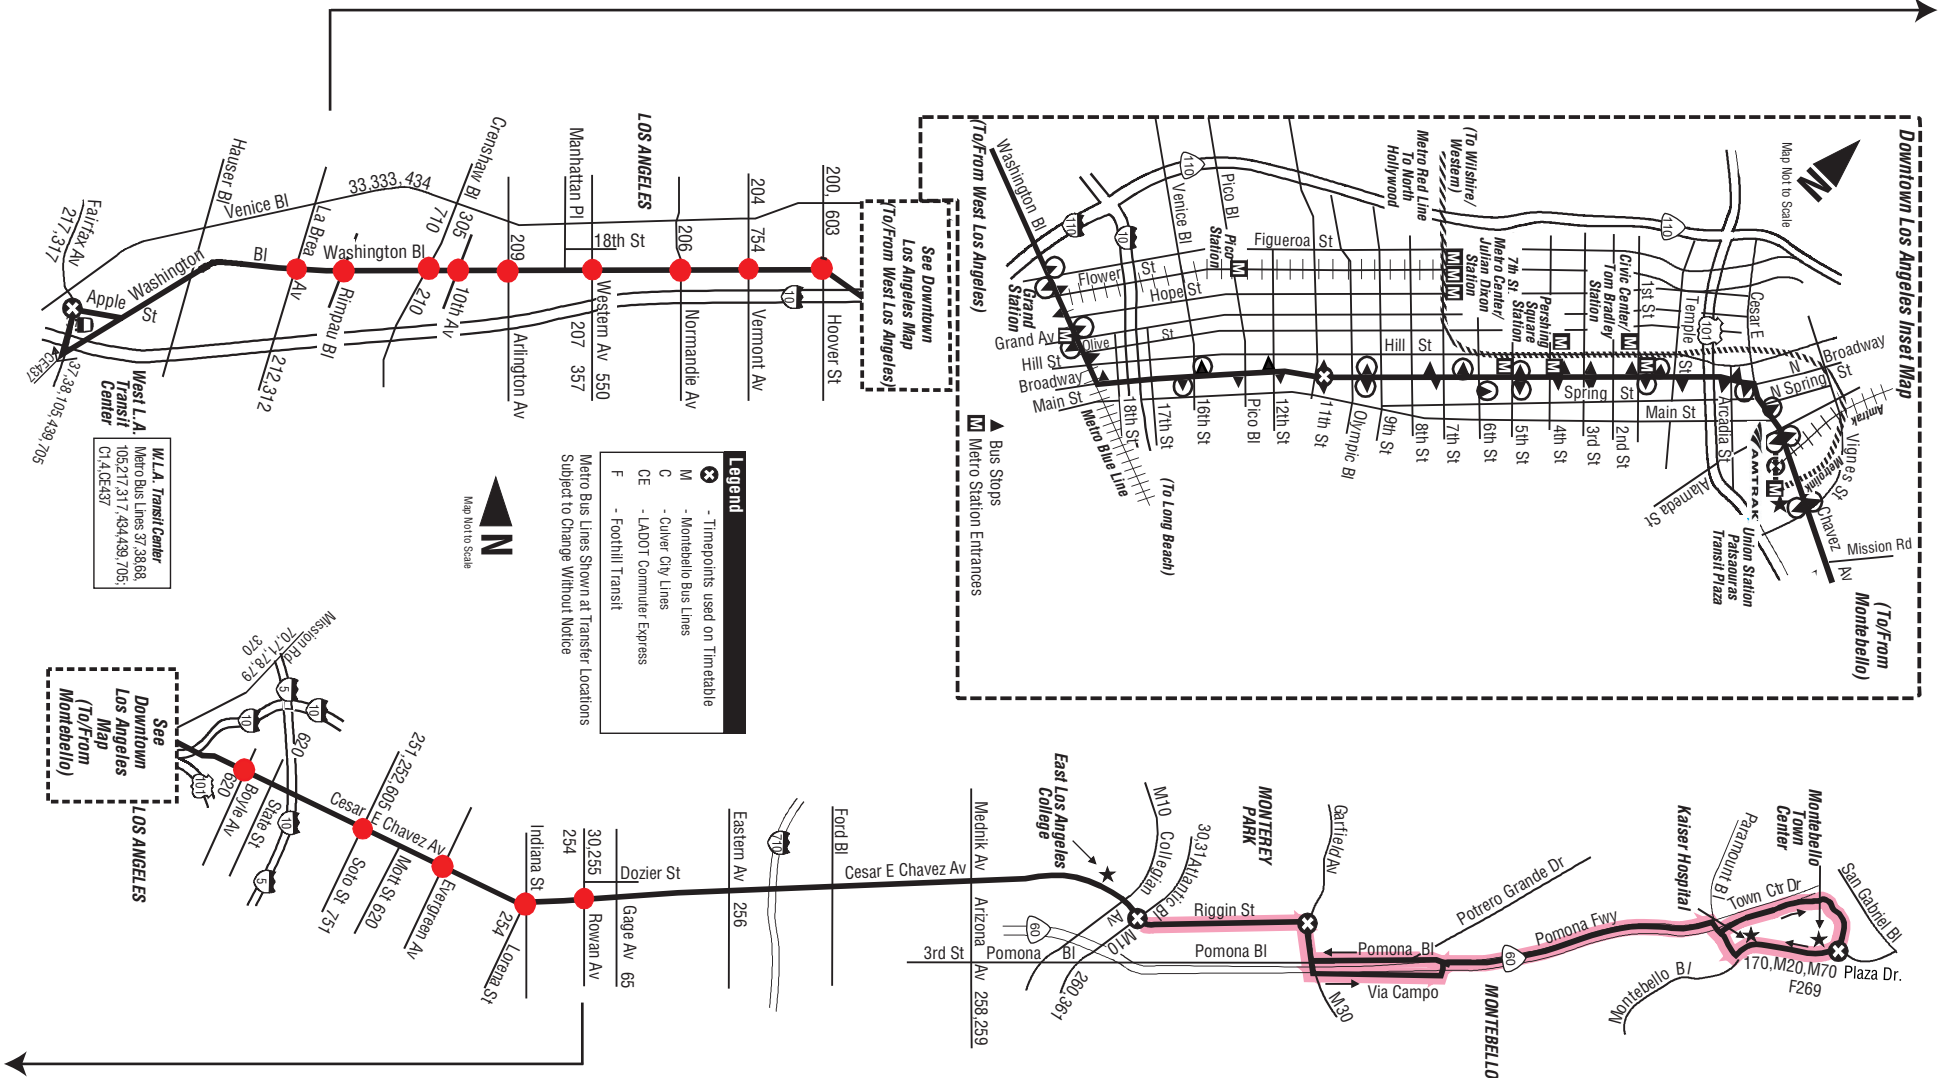

LINE 68

Proposed Limited Stop Area
(From Washington Blvd./La Brea Ave. to Cesar Chavez/Rowan Aves.)

Proposed Limited Stop Area

(From Washington Blvd./La Brea Ave. to Cesar Chavez/Rowan Aves.)

Downtown Los Angeles Inset Map

(To/From Montebello)

W.L.A. Transit Center
Metro Bus Lines 37, 38, 68, 105, 217, 317, 434, 438, 705, C1, 4, CE, F37

See Downtown Los Angeles Map (To/From Montebello)