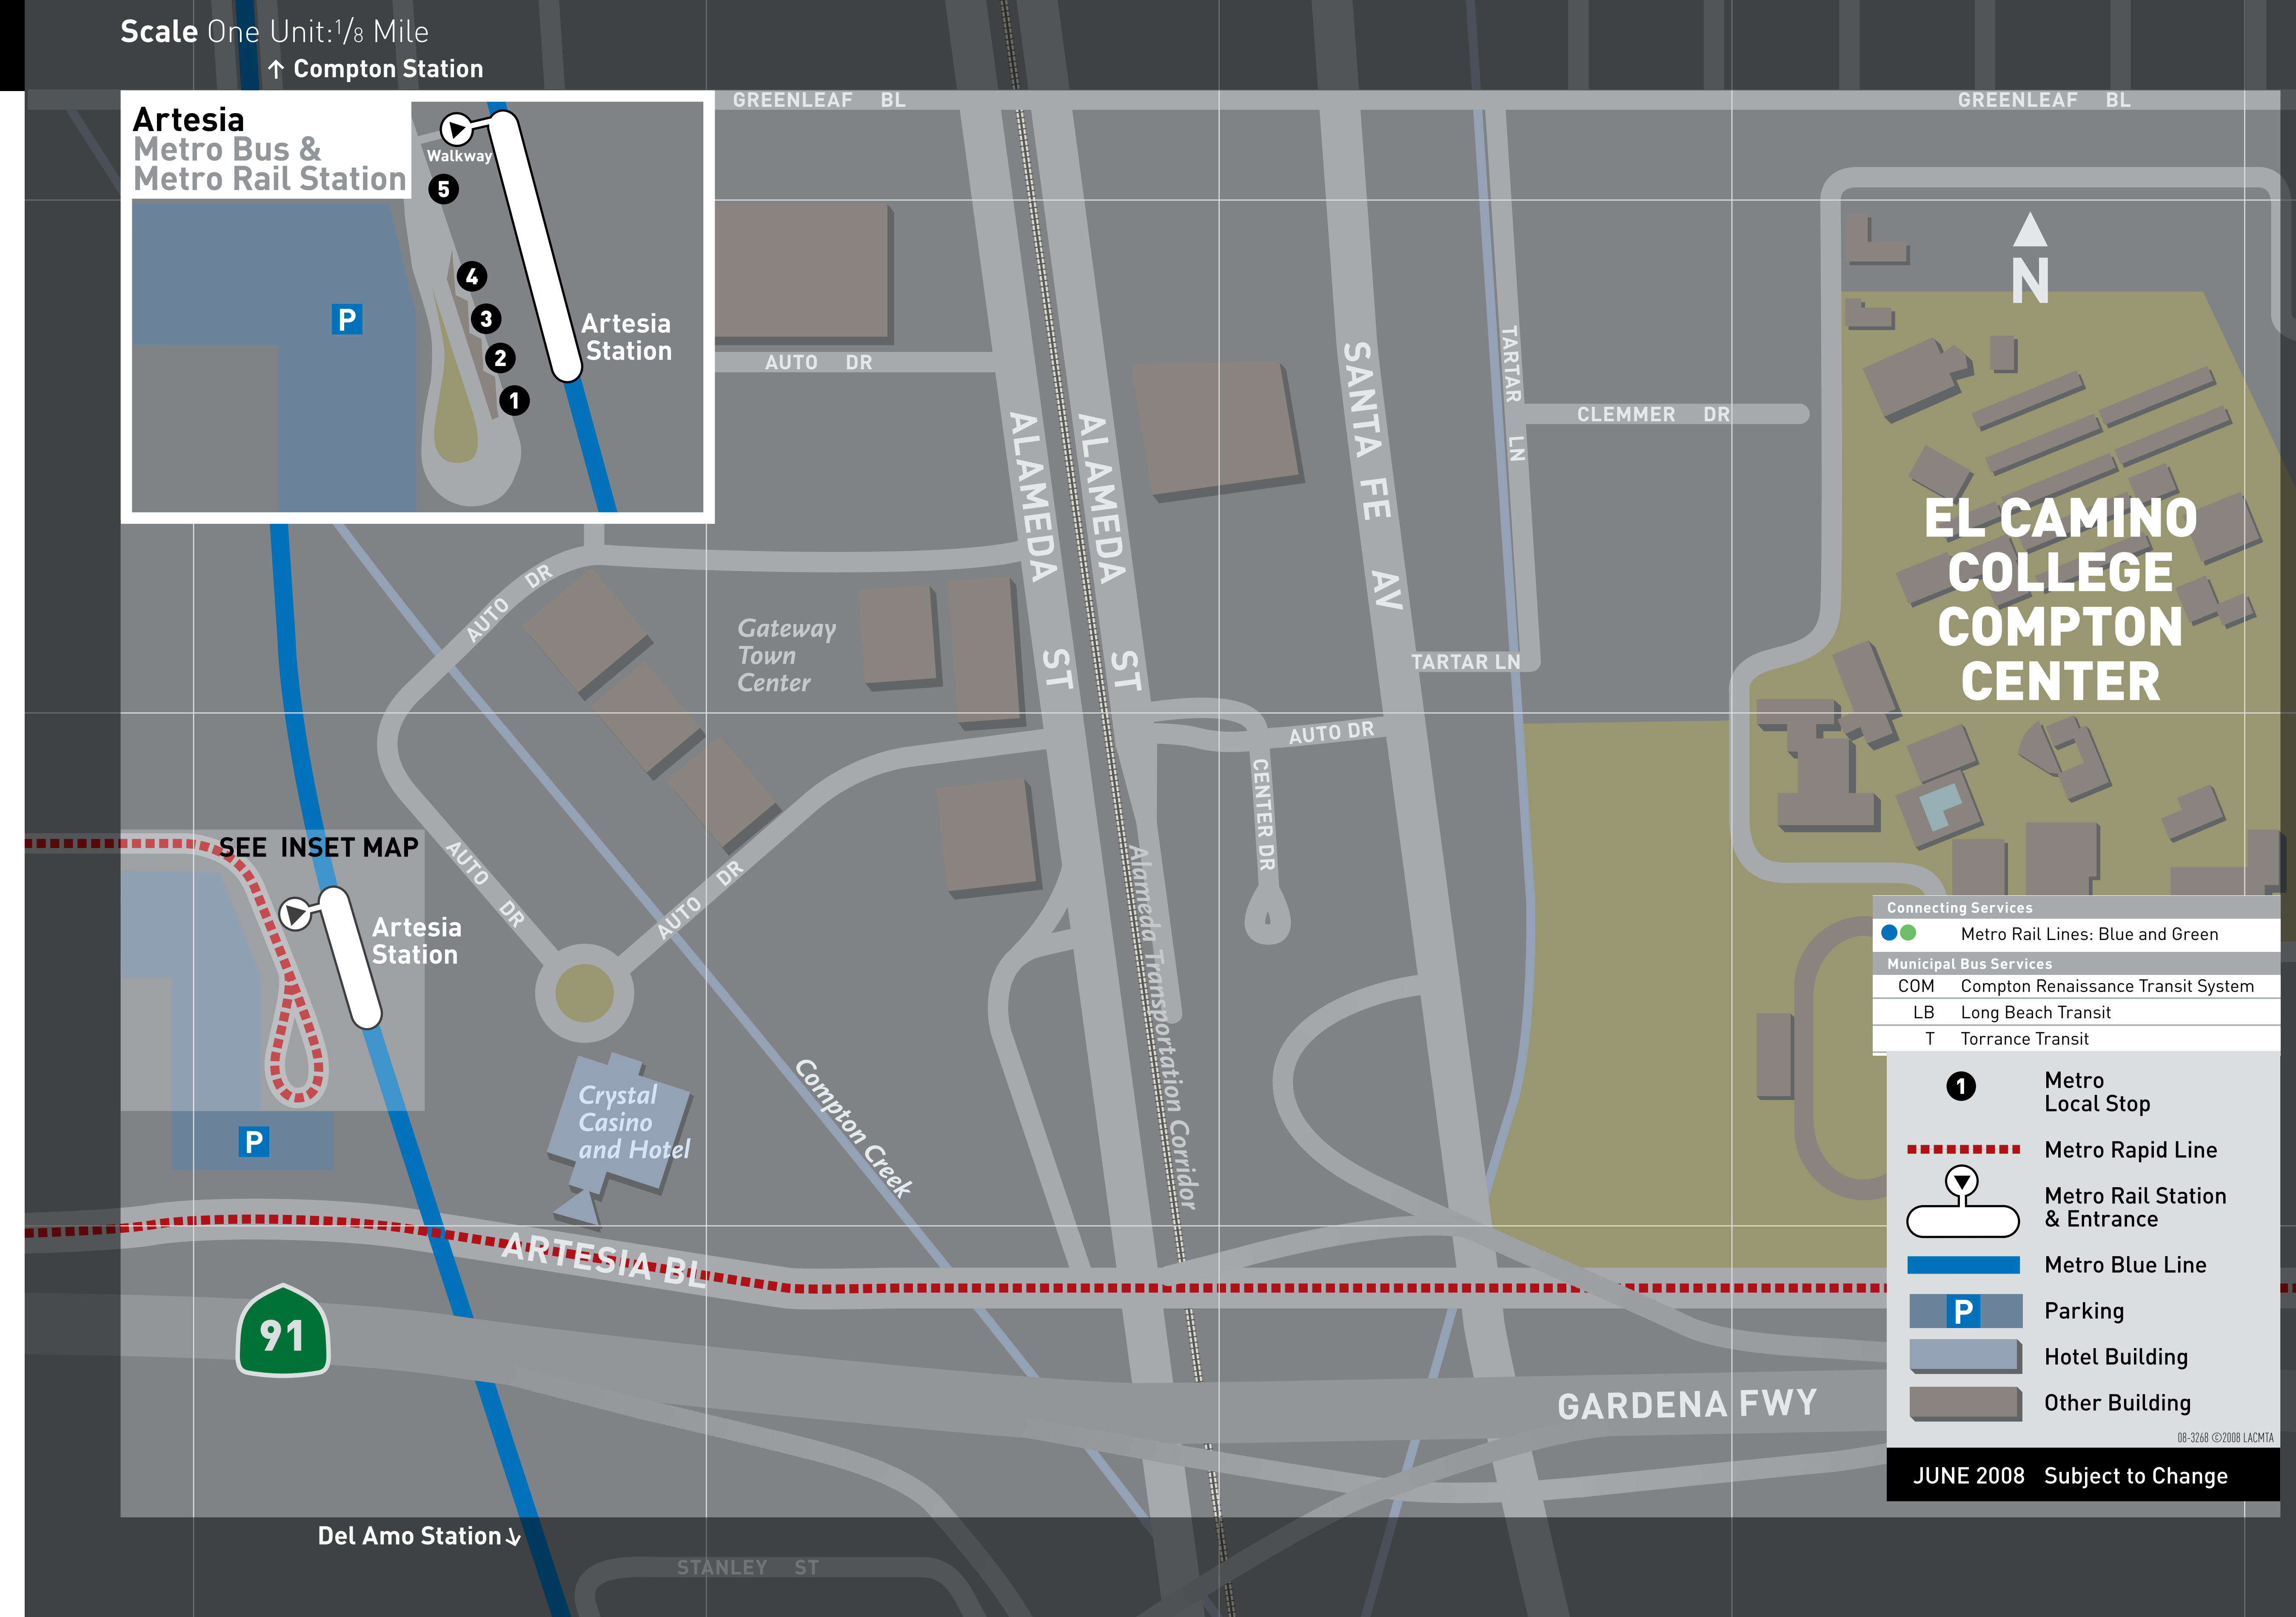

Artesia Connections

metro.net

Destinations	Lines	Stops
190th St	T6	5
Altadena	260	3
Artesia Bl	130	5
Artesia Transit Center-Harbor Transitway	130, 205, T6	5
Atlantic Av	LB61, LB66 ZAP	1 2
Atlantic Bl	260, 762	3
Bellflower Medical Center	130	5
Cal State Univ Dominguez Hills (CSUDH)	130, 205, COM5, T6	5
Cerritos	130	5
Compton Airport	COM5	5
Del Amo Fashion Center	T6	5
Downtown Long Beach	Metro Blue Line ●, LB51, 61, 66 ZAP	1 2
Downtown Los Angeles	Metro Blue Line ●, 60, 760	1 4
El Camino College Compton Center	60, 130, 260, LB51, LB61	1 2 3 4 5
Fair Oaks Av	260, 762	3
Huntington Park	60, 760	1 4
Kaiser Medical Center-Harbor City	205	5
LA County Harbor-UCLA Medical Center	205	5
LA Harbor College	205	5
Long Beach Bl	LB51	1 2
Long Beach Transit Mall	Metro Blue Line ●, LB51, 61, 66 ZAP	1 2
Los Cerritos Center	130	5
Lynwood	60, 260, 760, 762	1 3 4
Martin Luther King Jr Transit Center	Metro Blue Line ●, COM5	5
North Central Av	COM5	5
Pasadena	260, 762	3
Redondo Beach	130	5
San Pedro via Western Av	205	5
South Bay Galleria	130	5
Torrance Civic Center	T6	5
Vermont Av-Harbor Gateway	205	5
Wilmington Av	205	5
Municipal Bus Services		
Compton Renaissance Transit System (COM)		
COM5		5
Long Beach Transit (LB)		
LB51, 61, 66 ZAP		1 2
Torrance Transit (T)		
T6		5

Lines and Frequencies

Metro Bus

Line	Description	Weekdays					Saturdays				Sundays				Toward	
		First Trip	AM Peak	Midday	PM Peak	Eve	Last Trip	First Trip	Day	Eve	Last Trip	First Trip	Day	Eve		Last Trip
60	Long Beach Bl-Pacific Bl-Santa Fe Av	4:28A	10-20	30	11-20	15-55	11:38P	4:34A	9-11	10-55	11:38P	5:18A	15-20	20-55	11:38P	Downtown Los Angeles
130	Artesia Bl	5:36A	20-30	30-60	15-30	60	9:14P	6:08A	60-65	60	8:39P	6:08A	60-65	55-60	8:34P	Los Cerritos Center
		6:02A	12-20	60	15-30	25-40	8:44P	7:11A	60-65	55-60	8:42P	7:14A	60-65	55-60	8:37P	Redondo Beach
205	Imperial/Wilmington Station ●-S Wilmington Av-Artesia Transit Center-S Vermont Av-LA Harbor College-S Western Av-San Pedro	5:48A	25-35	30-40	25-30	45-50	10:40P	5:18A	60	60	10:58P	5:19A	60	60	10:55P	Imperial/Wilmington Metro Rail Station ●●
		5:18A	9-12	40	30-40	45-60	10:47P	5:18A	60	60	10:48P	5:16A	60	60	10:44P	San Pedro
260	Atlantic Bl-Fair Oaks Av	4:11A	20-40	45	20-40	30	10:08P	4:56A	60	30-60	10:02P	6:00A	60	30-60	10:02P	Pasadena and Altadena
760	Long Beach Bl-Pacific Bl-Santa Fe Av Metro Rapid	4:56A	10-15	15-20	10-15	20	8:03P	4:58A	20-22	20-30	8:10P	5:00A	25	25	8:17P	Downtown Los Angeles
762	Atlantic Bl-Fair Oaks Av Metro Rapid	5:19A	40	40	40	60a	7:33P	--	--	--	--	--	--	--	--	Pasadena

Compton Renaissance Transit System

Line	Description	Weekdays					Saturdays				Sundays				Toward	
		First Trip	AM Peak	Midday	PM Peak	Eve	Last Trip	First Trip	Day	Eve	Last Trip	First Trip	Day	Eve		Last Trip
COM5	Cal State Univ Dominguez Hills-N Central Av-King-Harbor COM Medical Center	7:45A	60	60	--	--	2:45P	7:45A	60	--	2:45P	--	--	--	--	Compton Transit Center/Compton Metro Rail Station ●

Long Beach Transit

Line	Description	Weekdays					Saturdays				Sundays				Toward	
		First Trip	AM Peak	Midday	PM Peak	Eve	Last Trip	First Trip	Day	Eve	Last Trip	First Trip	Day	Eve		Last Trip
LB51	Long Beach Bl	5:16A	15	15	15	--	7:46P	5:36A	20	--	7:31P	5:56A	25	--	7:41P	Downtown Long Beach - Transit Mall
LB61	Atlantic Av	5:21A	24	24	15-24	--	7:29P	6:11A	30	--	7:34P	6:12A	30	--	7:34P	Downtown Long Beach - Transit Mall
LB66	ZAP - Atlantic Av Limited	5:56A	8-20	9-16a	8-16	--	4:30P	--	--	--	--	--	--	--	--	Downtown Long Beach - Transit Mall

Torrance Transit

Line	Description	Weekdays					Saturdays				Sundays				Toward	
		First Trip	AM Peak	Midday	PM Peak	Eve	Last Trip	First Trip	Day	Eve	Last Trip	First Trip	Day	Eve		Last Trip
T6	Cal State Univ Dominguez Hills-Torrance Civic Center	5:37A	30	90	30	--	7:16P	--	--	--	--	--	--	--	--	Del Amo Fashion Center

NOTES

a No service between 8:50 AM and 1:20 PM