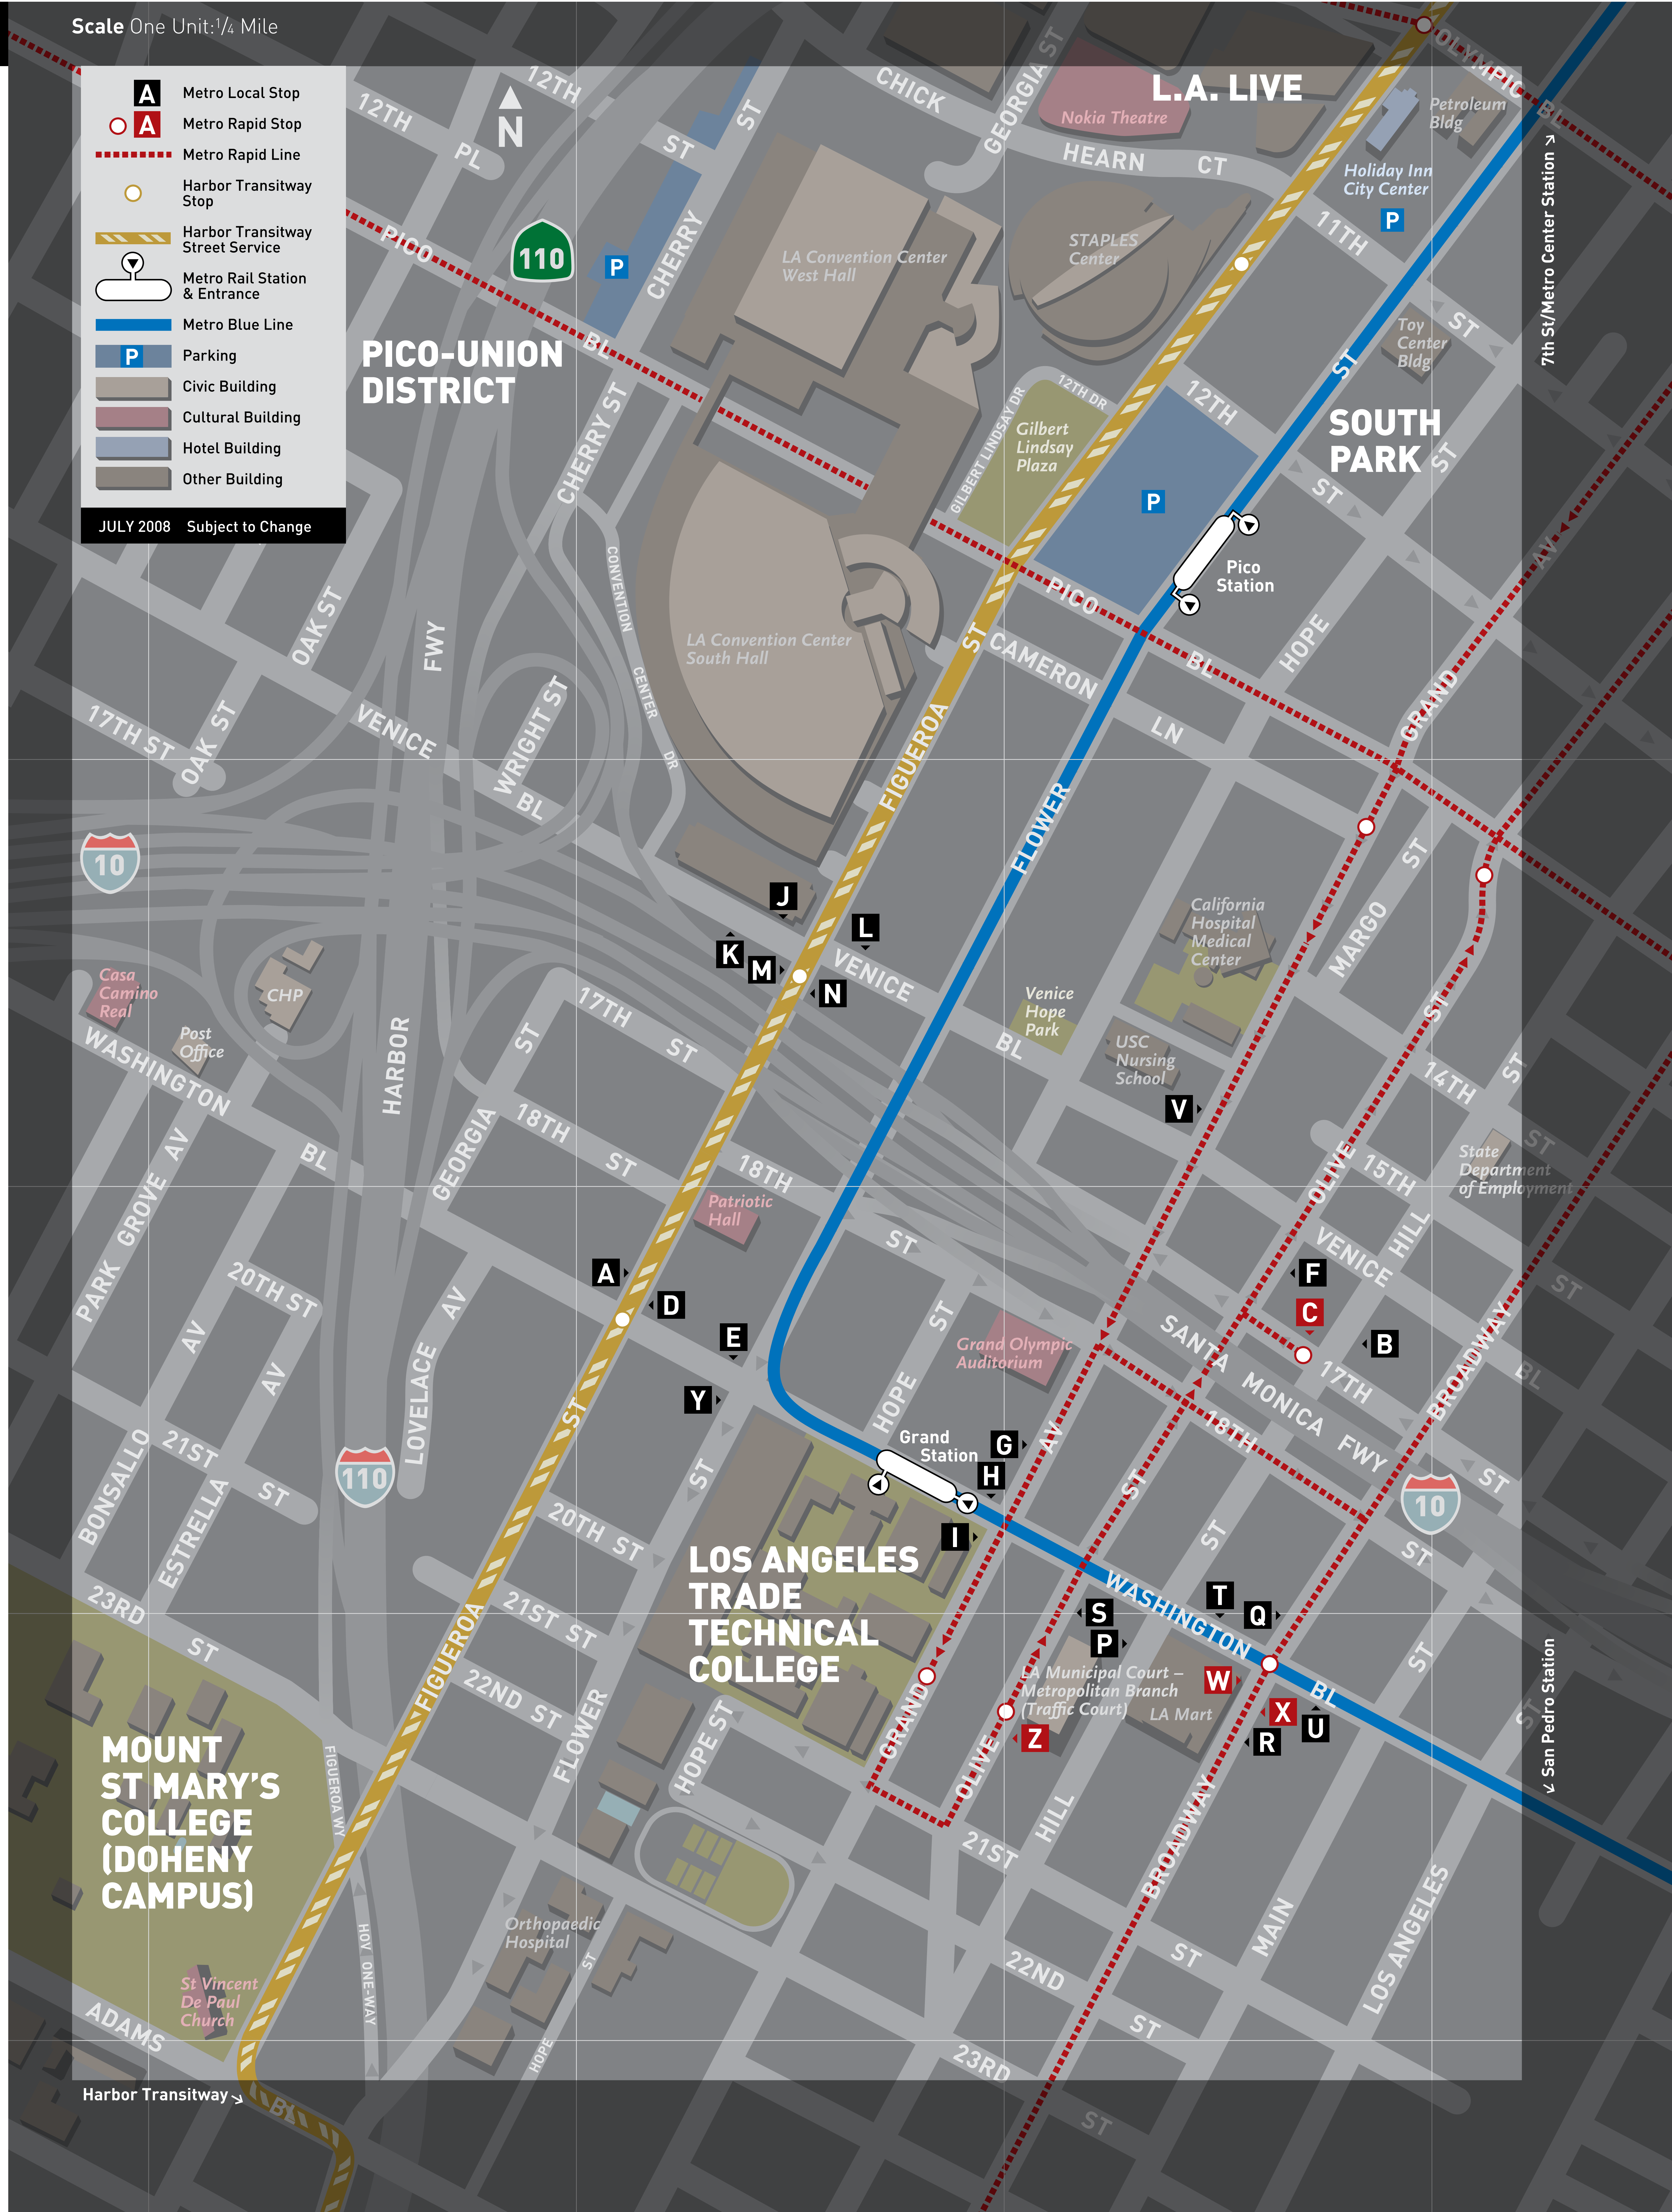

Scale One Unit: 1/4 Mile

A Metro Local Stop
○ A Metro Rapid Stop
--- Metro Rapid Line
○ Harbor Transitway Stop
--- Harbor Transitway Street Service
○ Metro Rail Station & Entrance
--- Metro Blue Line
P Parking
■ Civic Building
■ Cultural Building
■ Hotel Building
■ Other Building

JULY 2008 Subject to Change

Connecting Services

- Metro Rail Lines: Red, Purple, Blue, Green and Gold
- Metrolink Station
- Amtrak Station
- Greyhound Station