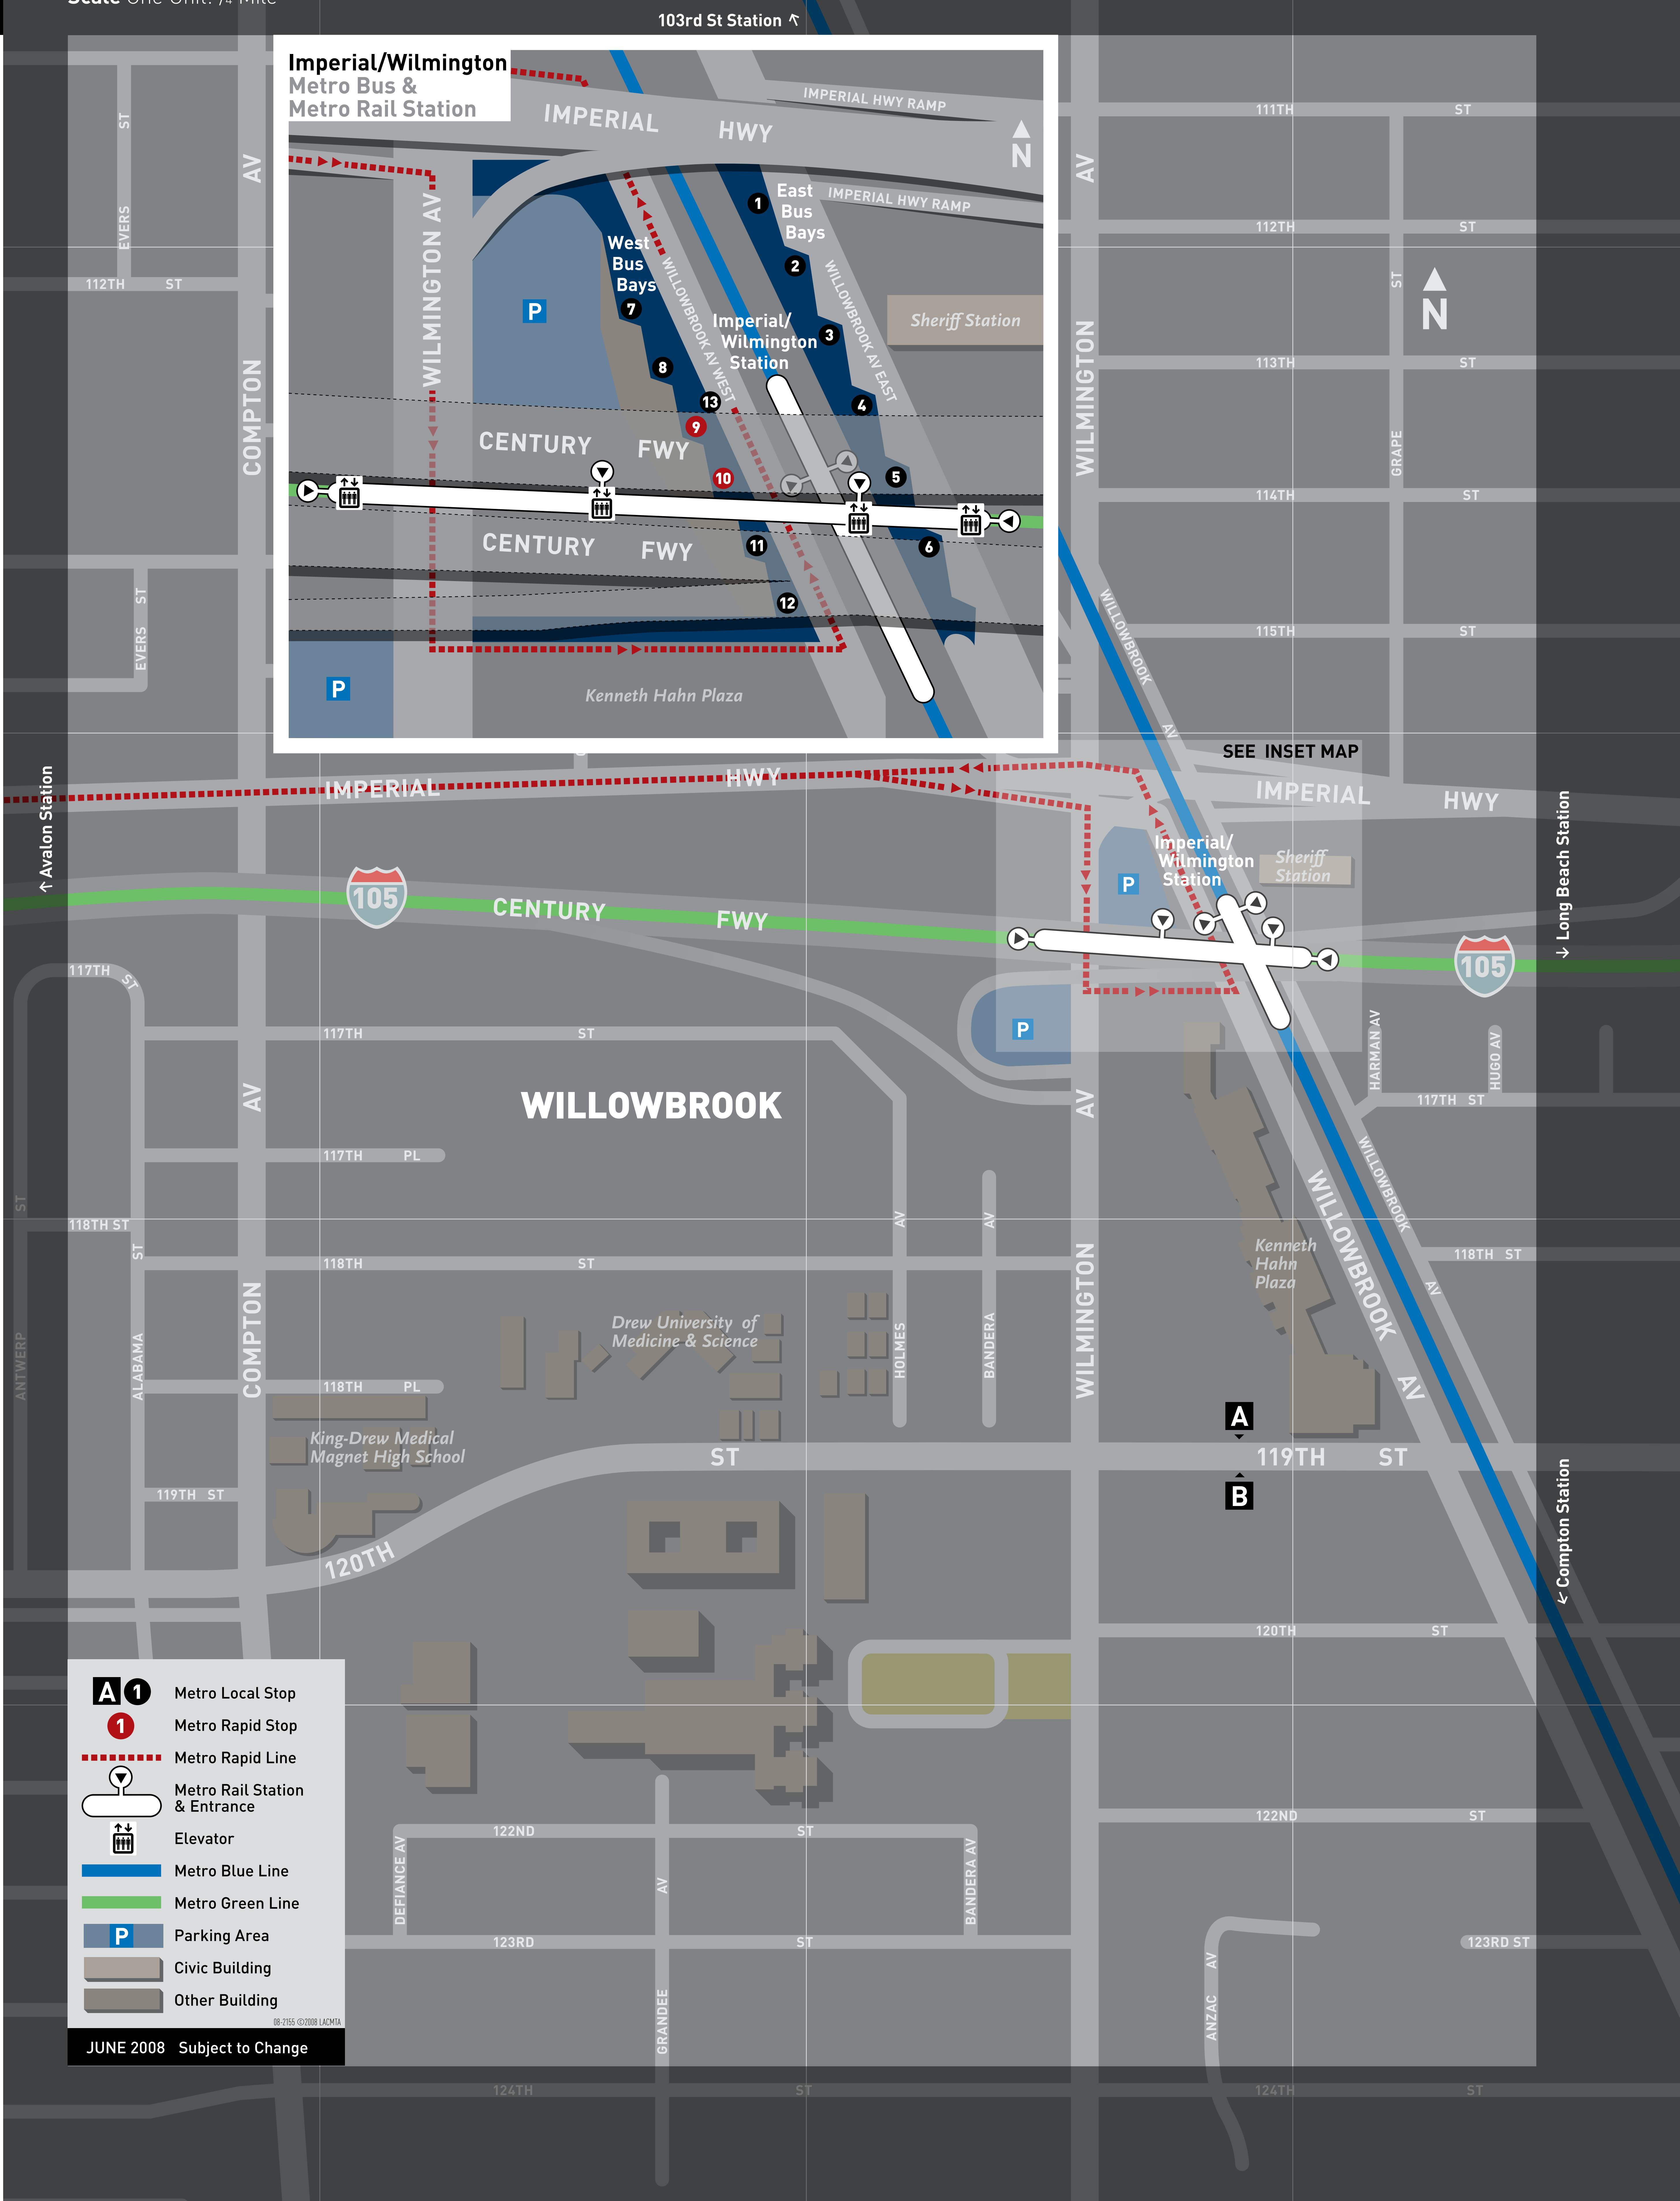

Imperial/Wilmington Connections

Destinations	Lines	Stops
Alameda St	202	11 12
Athens	120	1
Beverly Hills	305	3
Central Av	753	9 10
Compton Av	55, 355	7 8
Crenshaw	305	3
Downtown Long Beach (Transit Mall Metro Rail Station)	Metro Blue Line	3
Cudahy	612	4 5
Downtown Los Angeles (7th St/Metro Center Metro Rail Station)	55, 355, 753, Metro Blue Line	7 8 9 10
Drew University of Medicine & Science	55, 124, 205	7 8 11 12
El Segundo Bl	124	11 12
Exposition Park/Museums	305	3
Imperial Hwy - Eastbound	121, LT D	2 4
Imperial Hwy - Westbound	120	1
Harbor - UCLA Medical Center	205	11 12
Huntington Park	612	4 5
Kenneth Hahn Plaza	South of station, 55, 124, 205	7 8 11 12
King - Drew Medical Magnet High School	55, 124, 205	7 8 11 12
LA County Rancho Los Amigos Rehab Center	121	2
LA Harbor College	205	11 12
LAX (Aviation/LAX Metro Rail Station) free shuttle to terminals	120	1
Lynwood	121, 612, LT D	2 4 5 6
Norwalk Metro Rail Station	121	2
Otis St	612	4 5
Pico/Rimpau Transit Center	305	3
Redondo Beach Metro Rail Station	Metro Green Line	3
San Pedro	205	11 12
South Gate	612	4 5
St Francis Medical Center	121, 612, LT D	2 4 5 6
USC	305	3
Walnut Park	55, 612	4 5 7 8
Watts/103rd St Metro Rail Station	Metro Blue Line	4 5 7 8
West Hollywood	305	3
Westwood/UCLA	305	3
Willowbrook Av	202	11 12
Wilmington Av	205	11 12
Wilmington	205	11 12
Municipal Bus Services		
LADOT Buses (DASH)		
DASH Watts		A B
Hahn's Trolley (LH)		
LH1, LH2, LH3		13
Lynnwood Trolley (LT)		
LT D		6
Late Night & Owl Service		
Downtown Los Angeles via Compton Av	55	7 8
Compton/Martin Luther King Jr Transit Center via Willowbrook Av	202	11 12

Scale One Unit: 1/4 Mile

Connecting Services
 Metro Rail Lines: Red, Purple, Blue and Green
 Municipal Bus Services
 DASH LADOT DASH
 LH Hahn's Trolley
 LT Lynnwood Trolley

JUNE 2008 Subject to Change