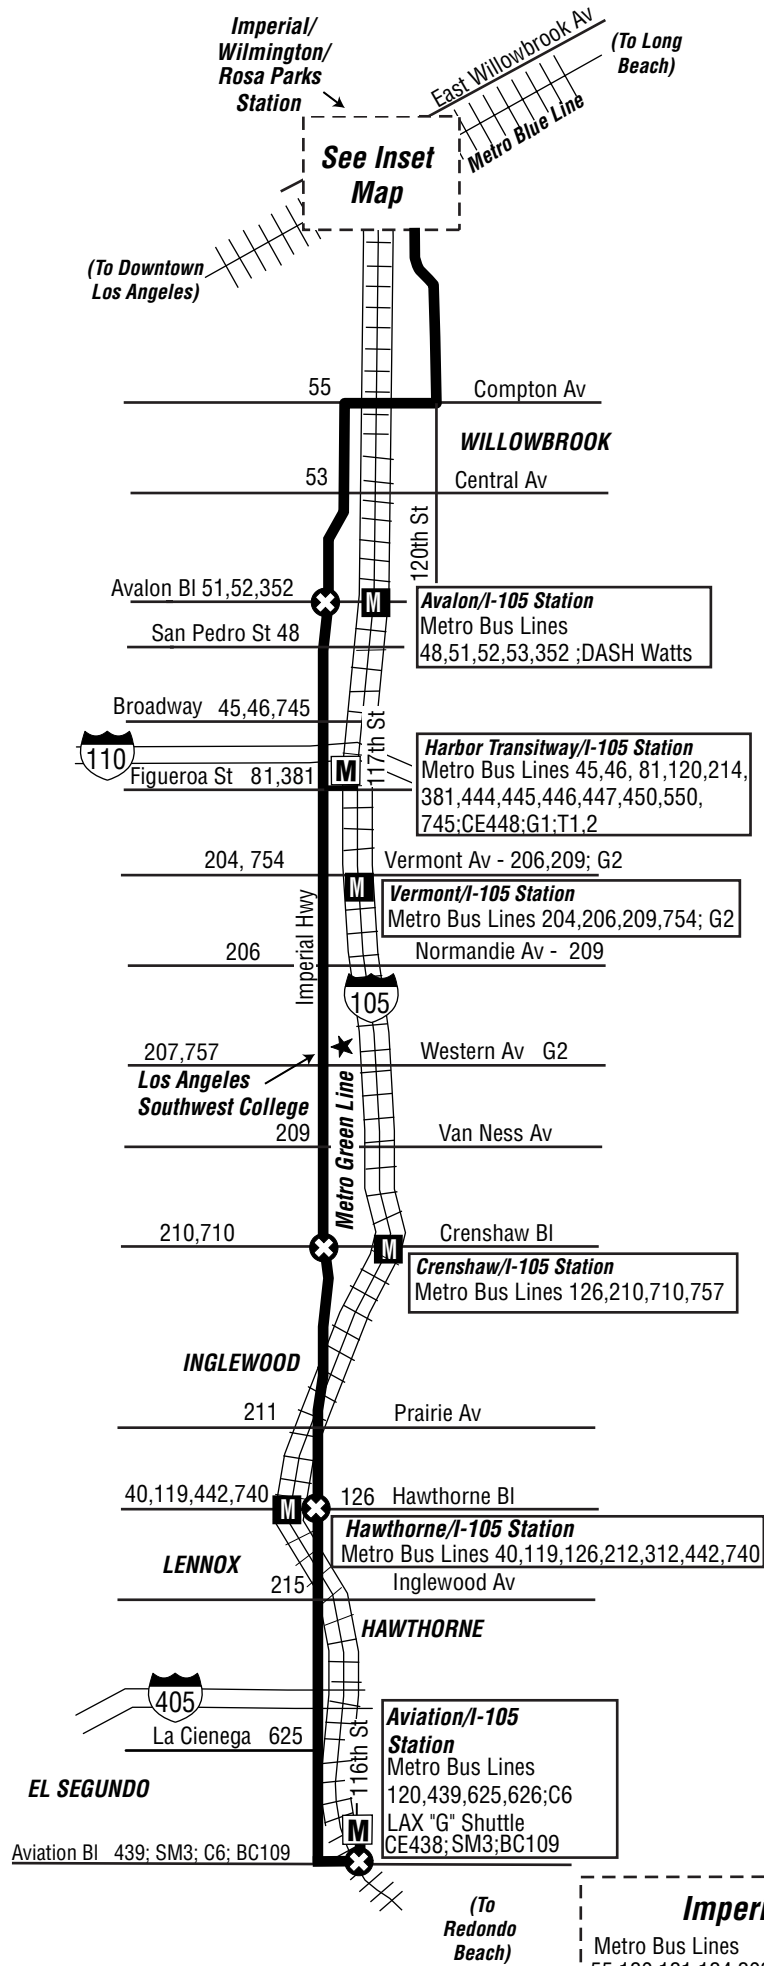

# Proposed Line 120 - Reschedule Separately from Line 121 and Provide Timed Transfer at Rosa Parks Station

Metro Bus Lines Shown at Transfer Locations Subject to Change Without Notice

Legend	
	Route of Line 120
	Route of Line 121
	Timepoints used on Timetable
	Timepoint and Metro Rail Station
	Metro Rail Station
	BC - Beach Cities Transit
	SM - Santa Monica Big Blue Bus
	T - Torrance Transit
	CE - LADOT Commuter Express
	G - Gardena Municipal Bus Lines
	C - Culver City Bus