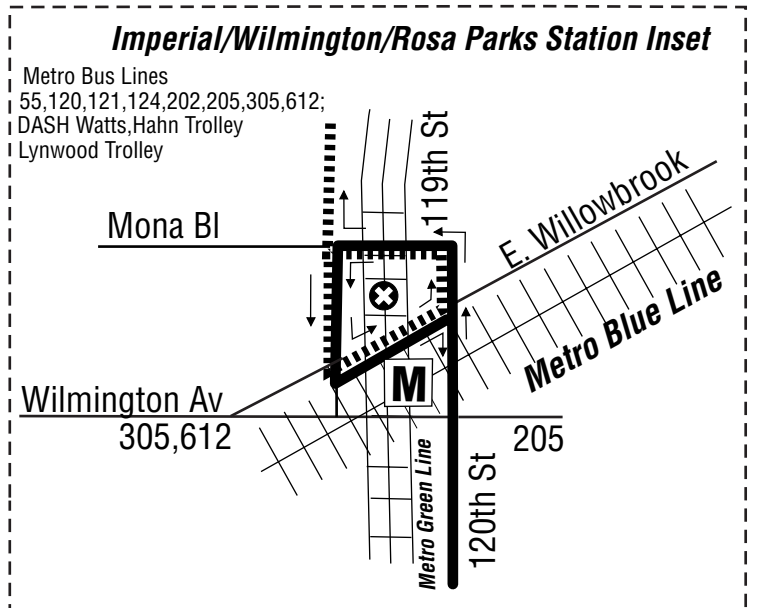

# Proposed Line 120 - Reschedule Separately from Line 121 and Provide Timed Transfer at Rosa Parks Station

Metro Bus Lines Shown at Transfer Locations Subject to Change Without Notice

Legend	
	Route of Line 120
	Route of Line 121
	Timepoints used on Timetable
	Timepoint and Metro Rail Station
	Metro Rail Station
	BC - Beach Cities Transit
	SM - Santa Monica Big Blue Bus
	T - Torrance Transit
	CE - LADOT Commuter Express
	G - Gardena Municipal Bus Lines
	C - Culver City Bus