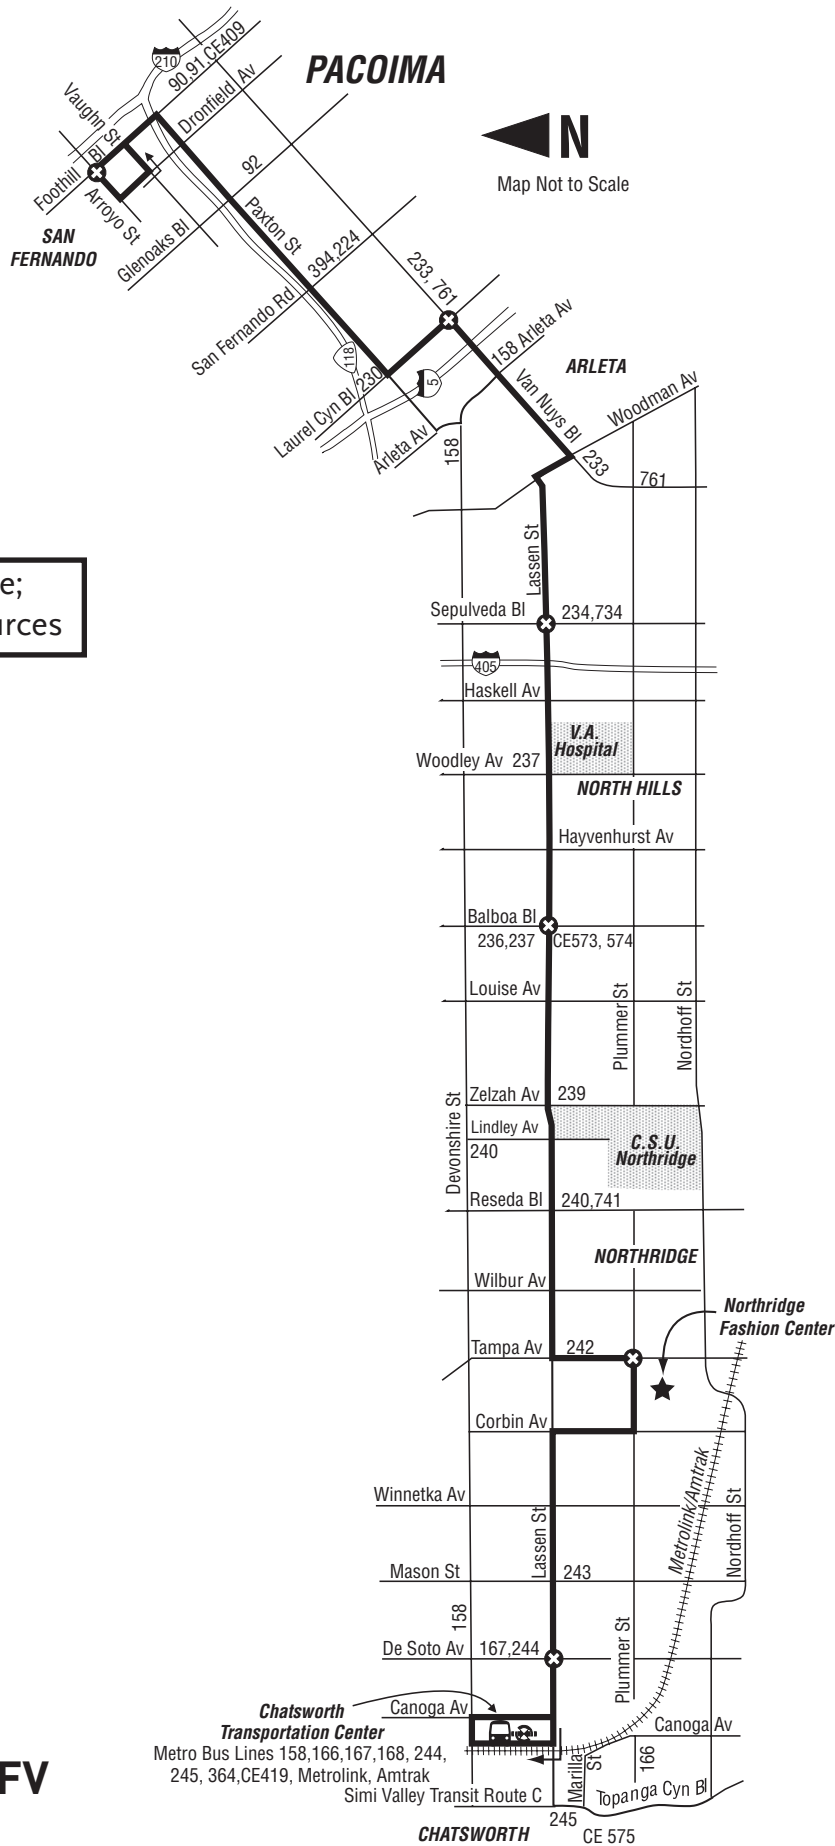

# LINE 168 - LASSEN ST. - PAXTON ST.

**N**  
Map Not to Scale

**Proposal**

Cancel entire line;  
Reallocate resources