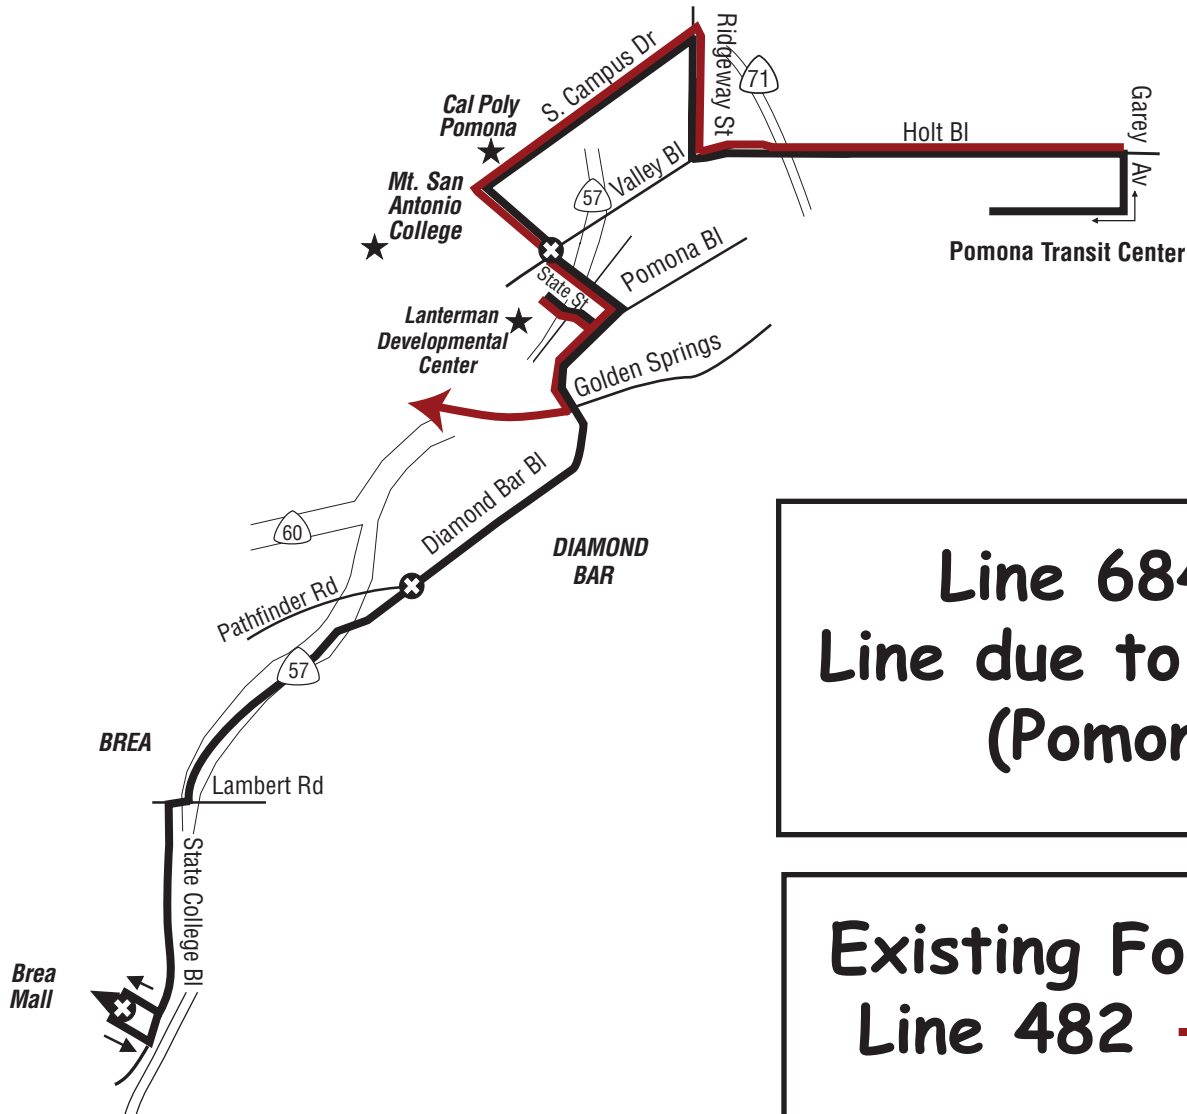

Line 684 (Pomona - Brea)

Line 684 - Cancel
Line due to low ridership
(Pomona Brea)

Existing Foothill Transit
Line 482 —————