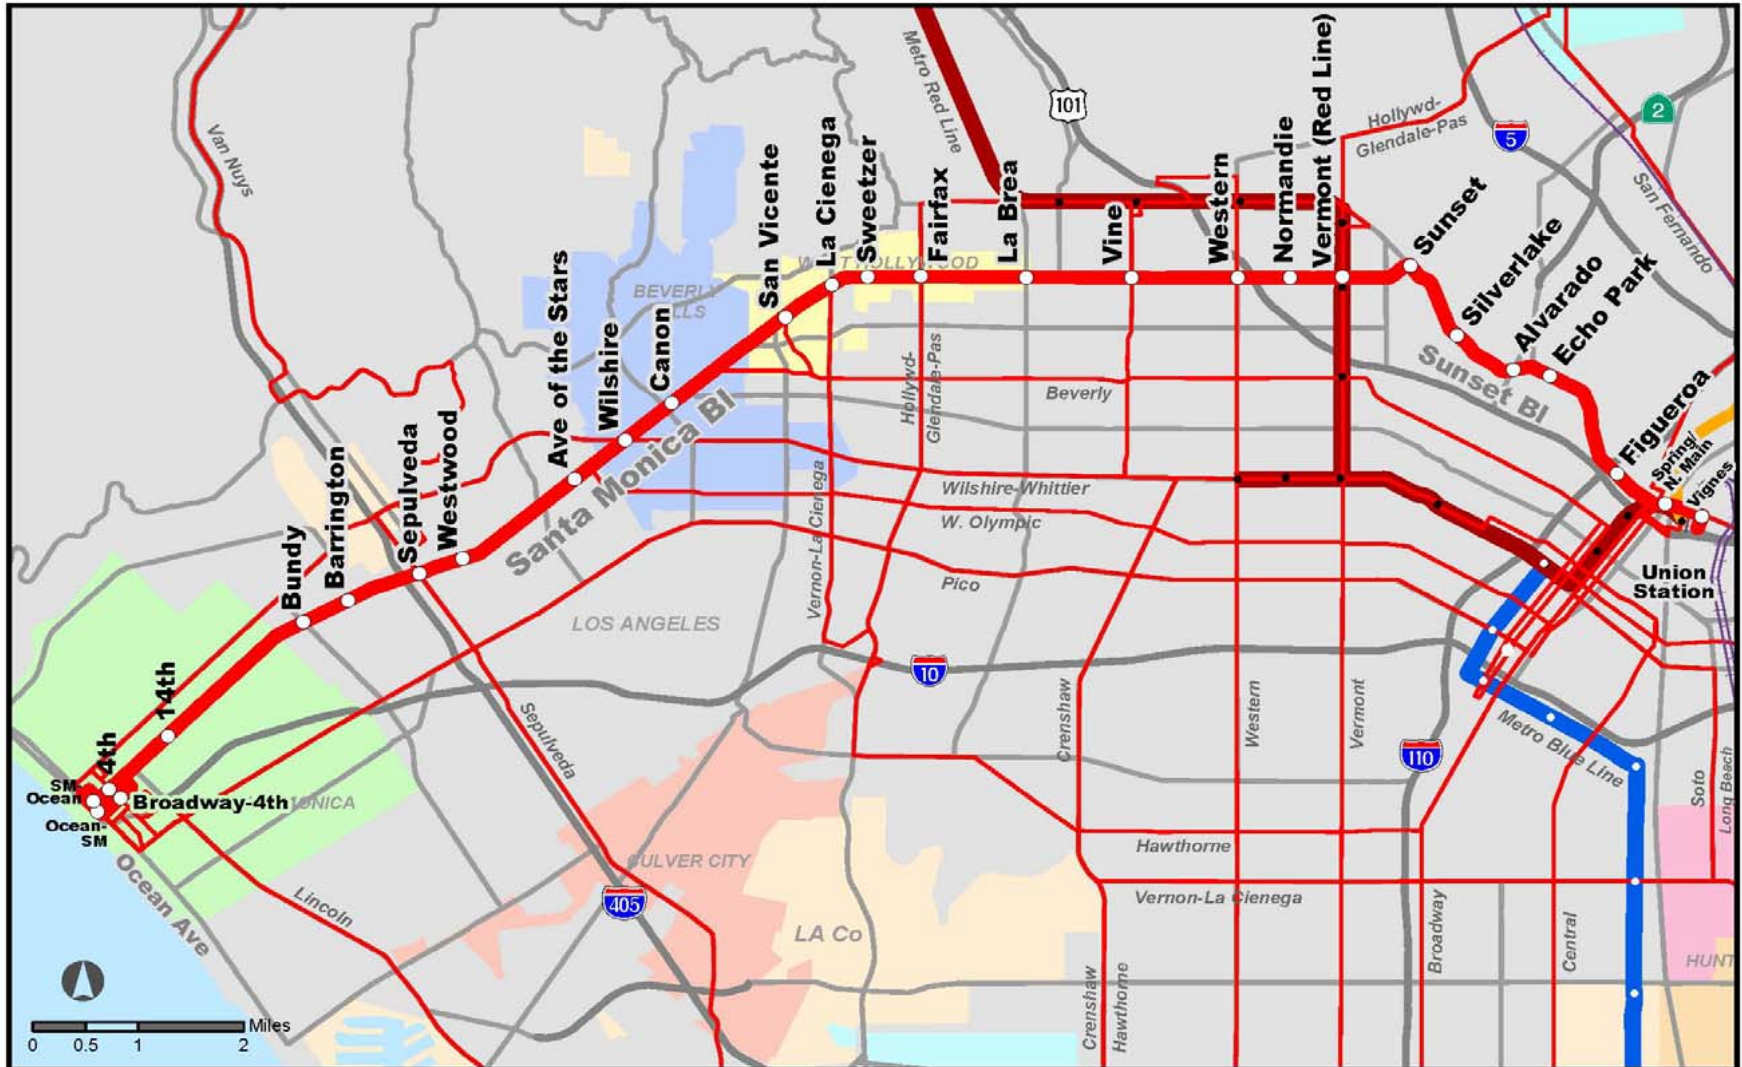

# Metro Rapid 704

## Santa Monica Metro Rapid Effective June 2007

Phase II-D

-  Santa Monica Metro Rapid and Stops
-  Other Metro Rapid Lines