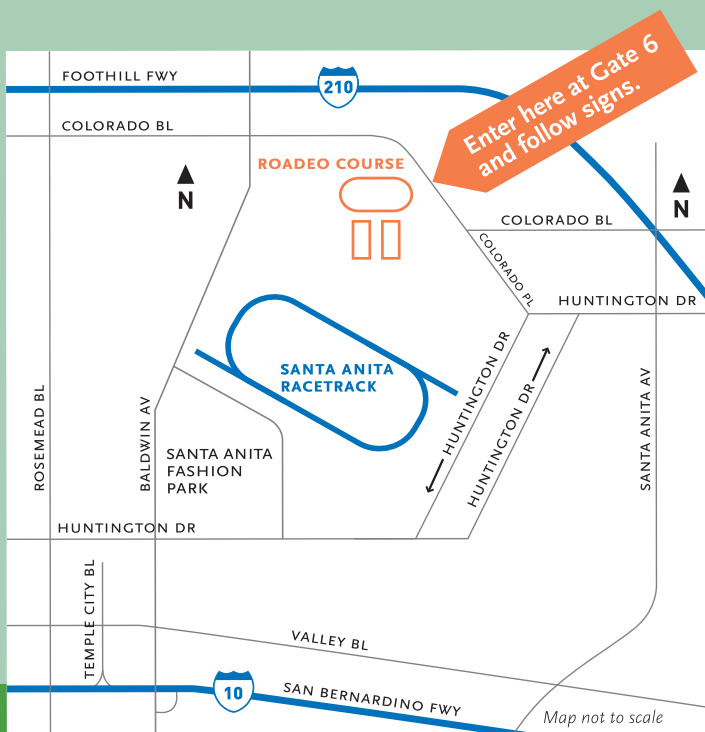

# Metro Los Angeles BUS ROADEO

# 2013

**SATURDAY, SEPTEMBER 21, 2013**

*Food, entertainment, exhibits, car show and fun for the whole family!*

**8AM – 2PM**

**SANTA ANITA RACETRACK  
GATE 6**

**Come enjoy the festivities at  
the 38th Annual Los Angeles  
Metro Bus Rodeo.**

# CAR SHOW

Saturday, September 21, 2013

All Metro employees and their friends are invited to enter their favorite ride into this year's 2013 car show.

**8AM – 2PM**  
**SANTA ANITA RACETRACK**  
**GATE 6**

## FINALS

Saturday  
September 21, 2013  
Santa Anita Racetrack  
Gate 6

**Metro**<sup>®</sup>