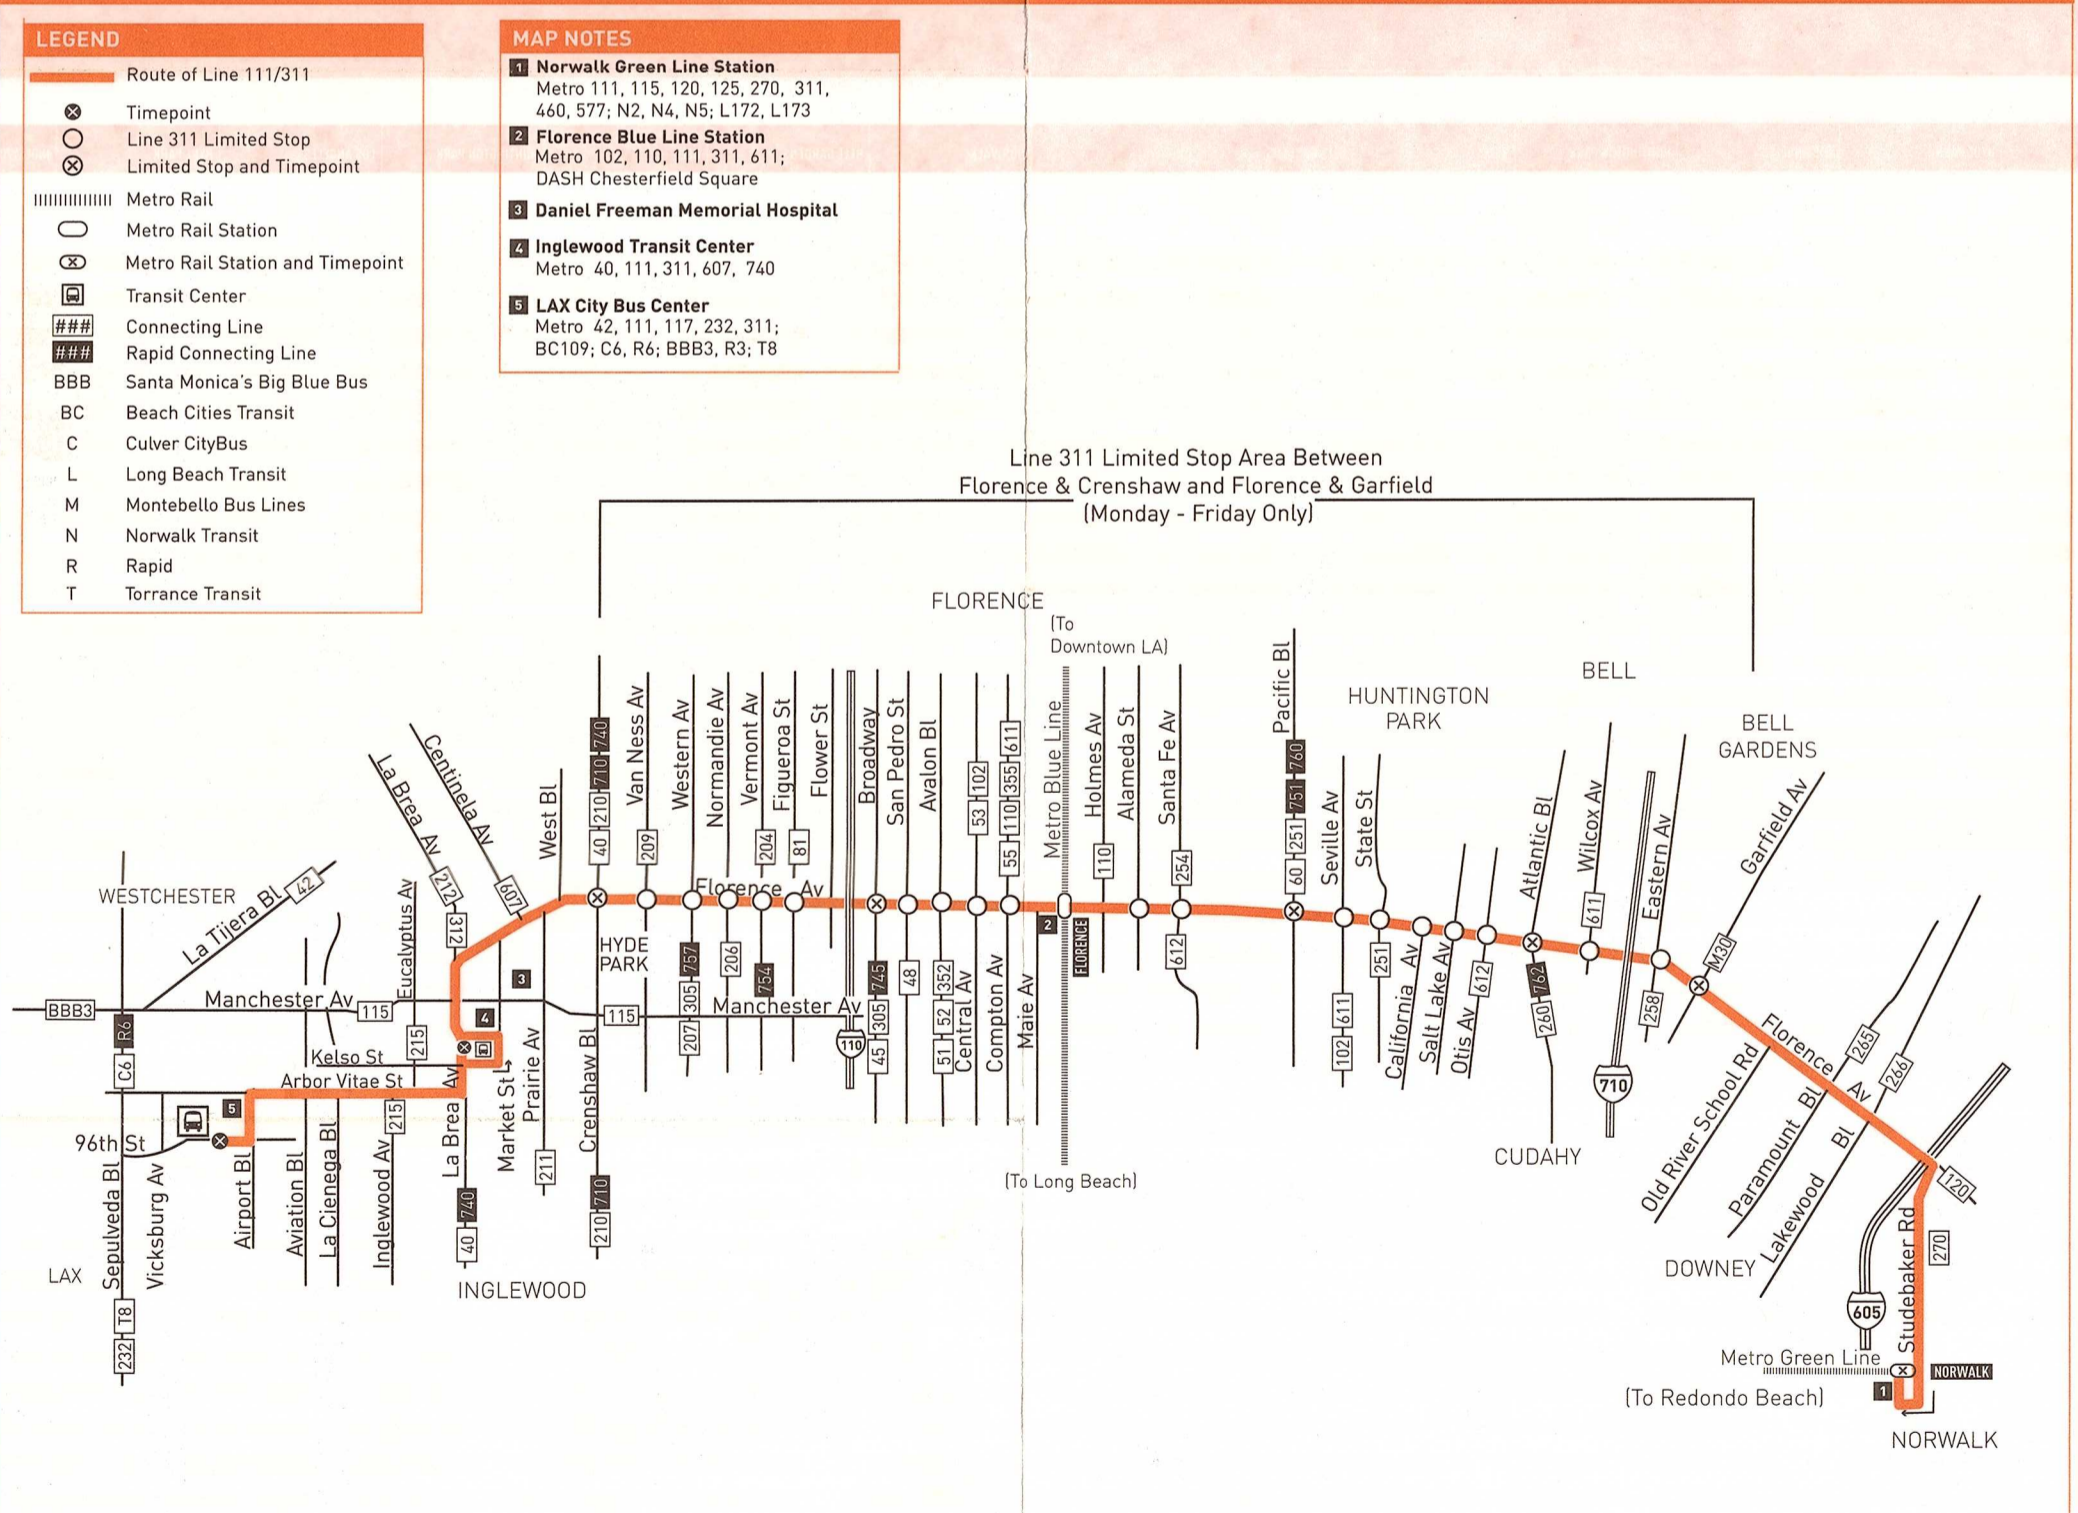

Daily, Saturday, Sunday & Holidays Late Night/Owl Service

Eastbound to Norwalk (Approximate Times)

LAX City Bus Center	Inglewood Transit Center	Florence & Crenshaw	Florence & Broadway	Florence & Pacific	Florence & Atlantic	Florence & Garfield	Norwalk Station
9:15P	9:26P	9:33P	9:44P	9:57P	10:05P	10:12P	10:29P
9:58	10:09	10:15	10:25	10:36	10:44	10:51	11:08
—	—	11:09	11:19	11:30	11:38	11:45	12:02A
—	—	11:43	11:53	12:03A	—	—	—
—	—	12:43A	12:51A	1:01	—	—	—
—	—	1:43	1:51	2:01	—	—	—
—	—	2:43	2:51	3:01	—	—	—
—	—	3:43	3:51	4:01	—	—	—

Westbound to LAX (Approximate Times)

Norwalk Station	Florence & Garfield	Florence & Atlantic	Florence & Pacific	Florence & Broadway	Florence & Crenshaw	Inglewood Transit Center	LAX City Bus Center
9:48P	10:07P	10:16P	10:25P	10:36P	10:46P	—	—
10:36	10:54	11:03	11:12	11:23	11:33	—	—
11:15	11:33	11:42	11:51	12:02A	12:11A	—	—
—	—	—	12:14A	12:24	12:33	—	—
12:15A	12:32A	12:40A	12:48	12:58	1:07	—	—
—	—	—	1:11	1:21	1:30	—	—
—	—	—	2:11	2:21	2:30	—	—
—	—	—	3:11	3:21	3:30	—	—
—	—	—	4:11	4:21	4:30	—	—

ROUTE MAP (Not to Scale)