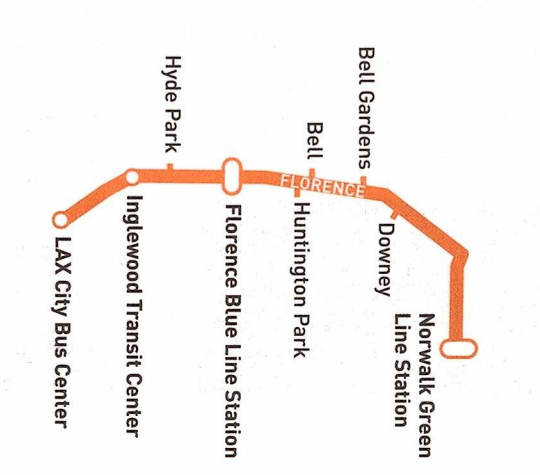

Daily, Saturday, Sunday & Holidays Late Night/Owl Service

Eastbound to Norwalk (Approximate Times)

LAX City Bus Center	Inglewood Transit Center	Florence & Crenshaw	Florence & Broadway	Florence & Pacific	Florence & Atlantic	Florence & Garfield	Norwalk Station
9:15P	9:26P	9:33P	9:44P	9:57P	10:05P	10:12P	10:29P
9:58	10:09	10:15	10:25	10:36	10:44	10:51	11:08
—	—	11:09	11:19	11:30	11:38	11:45	12:02A
—	—	11:43	11:53	12:03A	—	—	—
—	—	12:43A	12:51A	1:01	—	—	—
—	—	1:43	1:51	2:01	—	—	—
—	—	2:43	2:51	3:01	—	—	—
—	—	3:43	3:51	4:01	—	—	—

Westbound to LAX (Approximate Times)

Norwalk Station	Florence & Garfield	Florence & Atlantic	Florence & Pacific	Florence & Broadway	Florence & Crenshaw	Inglewood Transit Center	LAX City Bus Center
9:48P	10:07P	10:16P	10:25P	10:36P	10:46P	—	—
10:36	10:54	11:03	11:12	11:23	11:33	—	—
11:15	11:33	11:42	11:51	12:02A	12:11A	—	—
—	—	—	12:14A	12:24	12:33	—	—
12:15A	12:32A	12:40A	12:48	12:58	1:07	—	—
—	—	—	1:11	1:21	1:30	—	—
—	—	—	2:11	2:21	2:30	—	—
—	—	—	3:11	3:21	3:30	—	—
—	—	—	4:11	4:21	4:30	—	—

ROUTE MAP (Not to Scale)

Metro

Metro Telephone Information 323.60.METRO
 Travel Information 800.421.7828
 California Relay Service 711

Subject to change without notice
 Sujeto a cambio sin previo aviso

Metro Local & Limited
 LAX City Bus Center - Norwalk
 Station via Florence Av

Saturday

111

Eastbound to Norwalk (Approximate Times)

LAX	INGLEWOOD	HYDE PARK	LOS ANGELES	HUNTINGTON PARK	BELL	BELL GARDENS	NORWALK
LAX City Bus Center	Inglewood Transit Center	Florence & Crenshaw	Florence & Broadway	Florence & Pacific	Florence & Atlantic	Florence & Garfield	Norwalk Station
4:38A	4:49A	4:56	5:04	5:11	5:18	5:25	5:32
5:03	5:14	5:21	5:29	5:36	5:43		