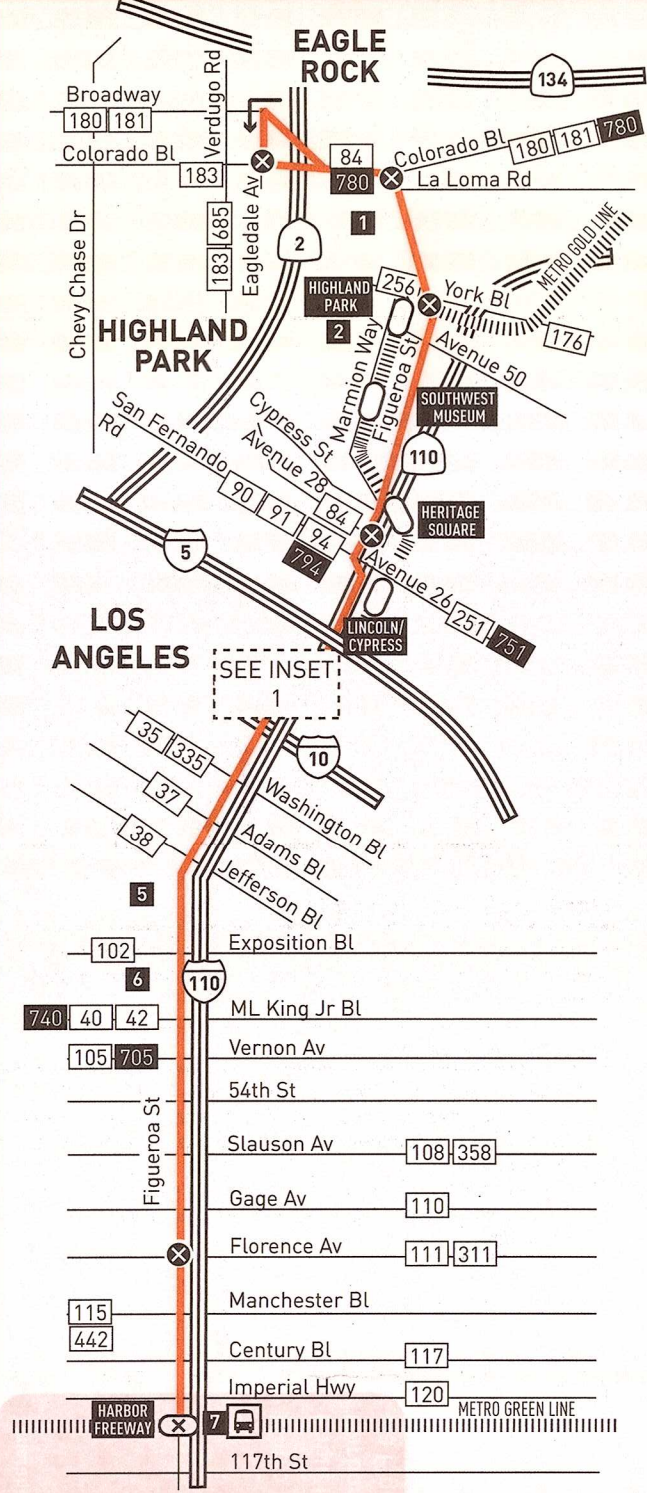

ROUTE MAP

INSET 1 - DOWNTOWN LOS ANGELES

MAP NOTES

- 1 Eagle Rock Plaza
- 2 Southwest Museum
- 3 Northbound Timepoint Only
- 4 Southbound Timepoint Only
- 5 University of Southern California
- 6 Exposition Park, Coliseum, Sports Arena
- 7 Harbor Freeway Green Line Station
Freeway Level: Metro 450X, 550, Metro Silver Line, CE448, G1
Street Level: Metro 45, 81, 120, 745, T1, T2, G1; OCTA 721
Upper Level: Metro Green Line

LEGEND

- Line 81 Route
- Timetable Timepoint
- Metro Rail
- Metro Rail Station
- Transit Center
- Map Notes (see inset)
- ### Connecting Line
- ### Rapid Connecting Line
-