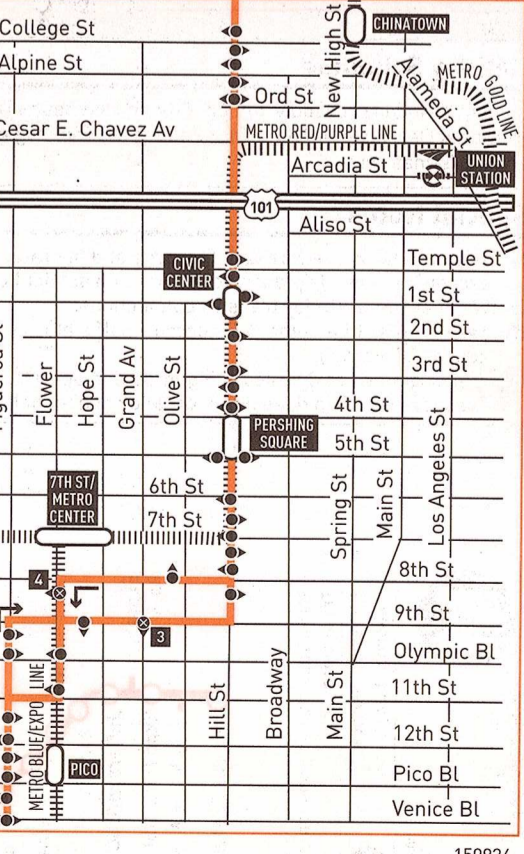

INSET 1 - DOWNTOWN LOS ANGELES

INSET 1 - DOWNTOWN LA