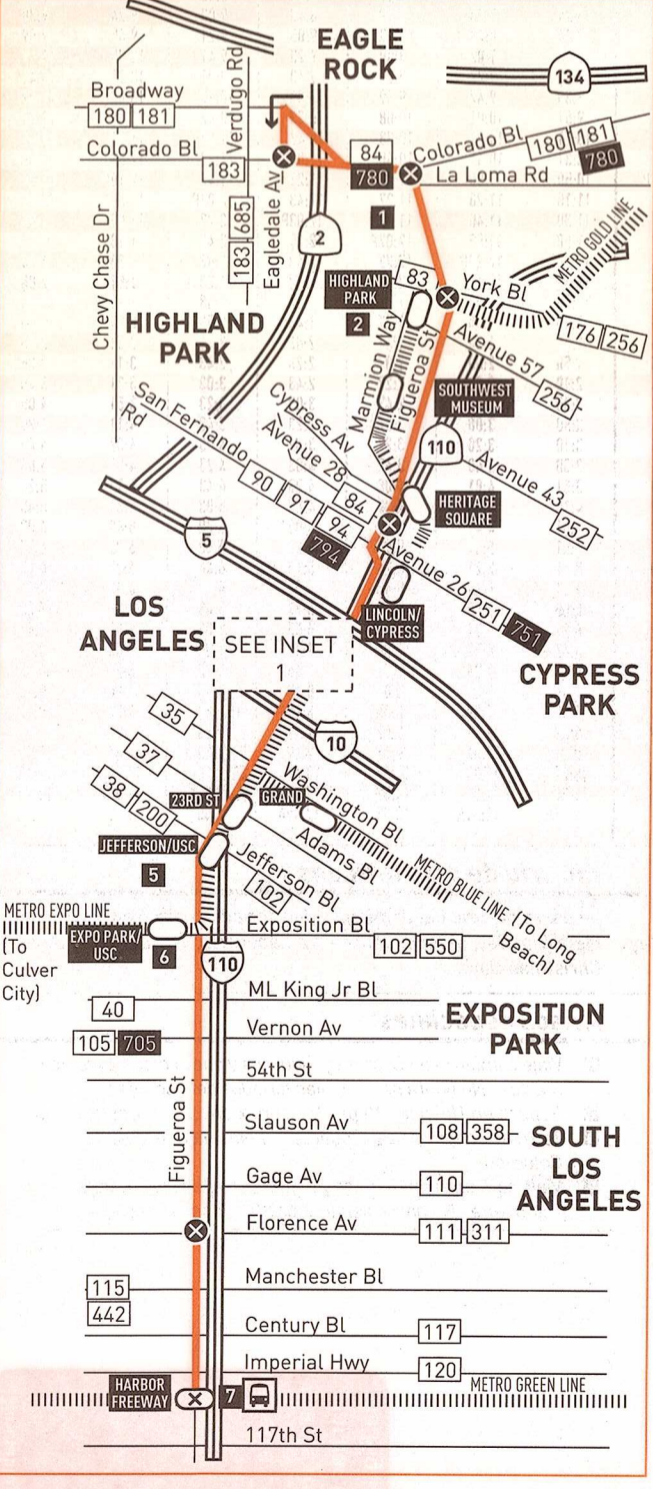

Avisos especiales

- Viaje comienza en Cypress y Figueroa y opera diario excepto los martes. No habra servicio dias feriados del escuela.
■ Espera en Hill y la 7th por las conexiones de transferencia.
■ Termina en La Loma y Figueroa - media bloque al sur de Colorado.
■ Viaje comienza en Cypress y Figueroa y opera los martes solamente. No habra servicio dias feriados del escuela.

Metro logo and contact information: Metro Telephone Information 323.60.METRO, Travel Information 511, Accessible Service 800.621.7828, California Relay Service 711.

Timetable Effective Dec 11 2011 and large number 81.

Northbound (Approximate Times)

Southbound (Approximate Times)

Table with columns for station names (South Los Angeles, Downtown LA, Cypress Park, Highland Park, Eagle Rock) and departure times for Northbound and Southbound directions.

ROUTE MAP

MAP NOTES

- 1 Eagle Rock Plaza
2 Southwest Museum
3 Northbound Timepoint Only
4 Southbound Timepoint Only
5 University of Southern California
6 Exposition Park, Coliseum, Sports Arena
7 Harbor Freeway Green Line Station