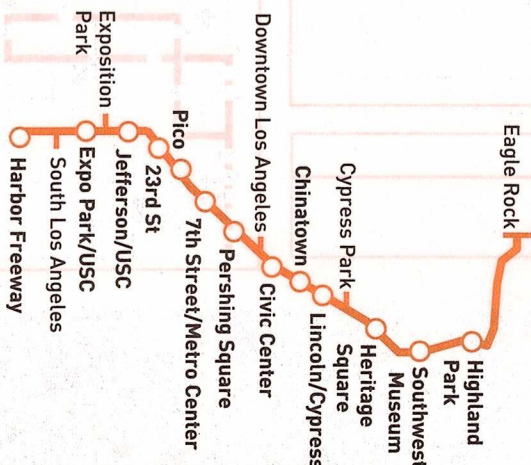

Table with columns for Eagle Rock, Highland Park, Cypress Park, Downtown LA, South Los Angeles, and Harbor Fwy Green Line Station. Rows show arrival times from 4:45A to 12:22A.

Holiday Schedule

Sunday & Holiday schedule will operate on New Year's Day, Memorial Day, Independence Day, Labor Day, Thanksgiving Day and Christmas Day.

Horario de dias feriados

Se usara horario del domingo y dias feriados para New Year's Day, Memorial Day, Independence Day, Labor Day, Thanksgiving Day y Christmas Day.

Special Notes

- Trip originates at Cypress & Figueroa and operates daily except Tuesday. Trip does not operate on school holidays.
  ■ Waits at Hill & 7th for transfer connections.
  ■ Terminates at La Loma & Figueroa - half a block south of Colorado.
  ■ Trip originates at Cypress & Figueroa and operates Tuesday only. Trip does not operate on school holidays.

Avisos especiales

- Viaje comienza en Cypress y Figueroa y opera diario excepto los martes. No habra servicio dias feriados del escuela.
  ■ Espera en Hill y la 7th por las conexiones de transferencia.
  ■ Termina en La Loma y Figueroa - media bloque al sur de Colorado.
  ■ Viaje comienza en Cypress y Figueroa y opera los martes solamente. No habra servicio dias feriados del escuela.

Metro logo and contact information: Metro Telephone Information 323.60.METRO, Travel Information 511, Accessible Service 800.621.7828, California Relay Service 711.

Timetable Effective Dec 11 2011 and large number 81.