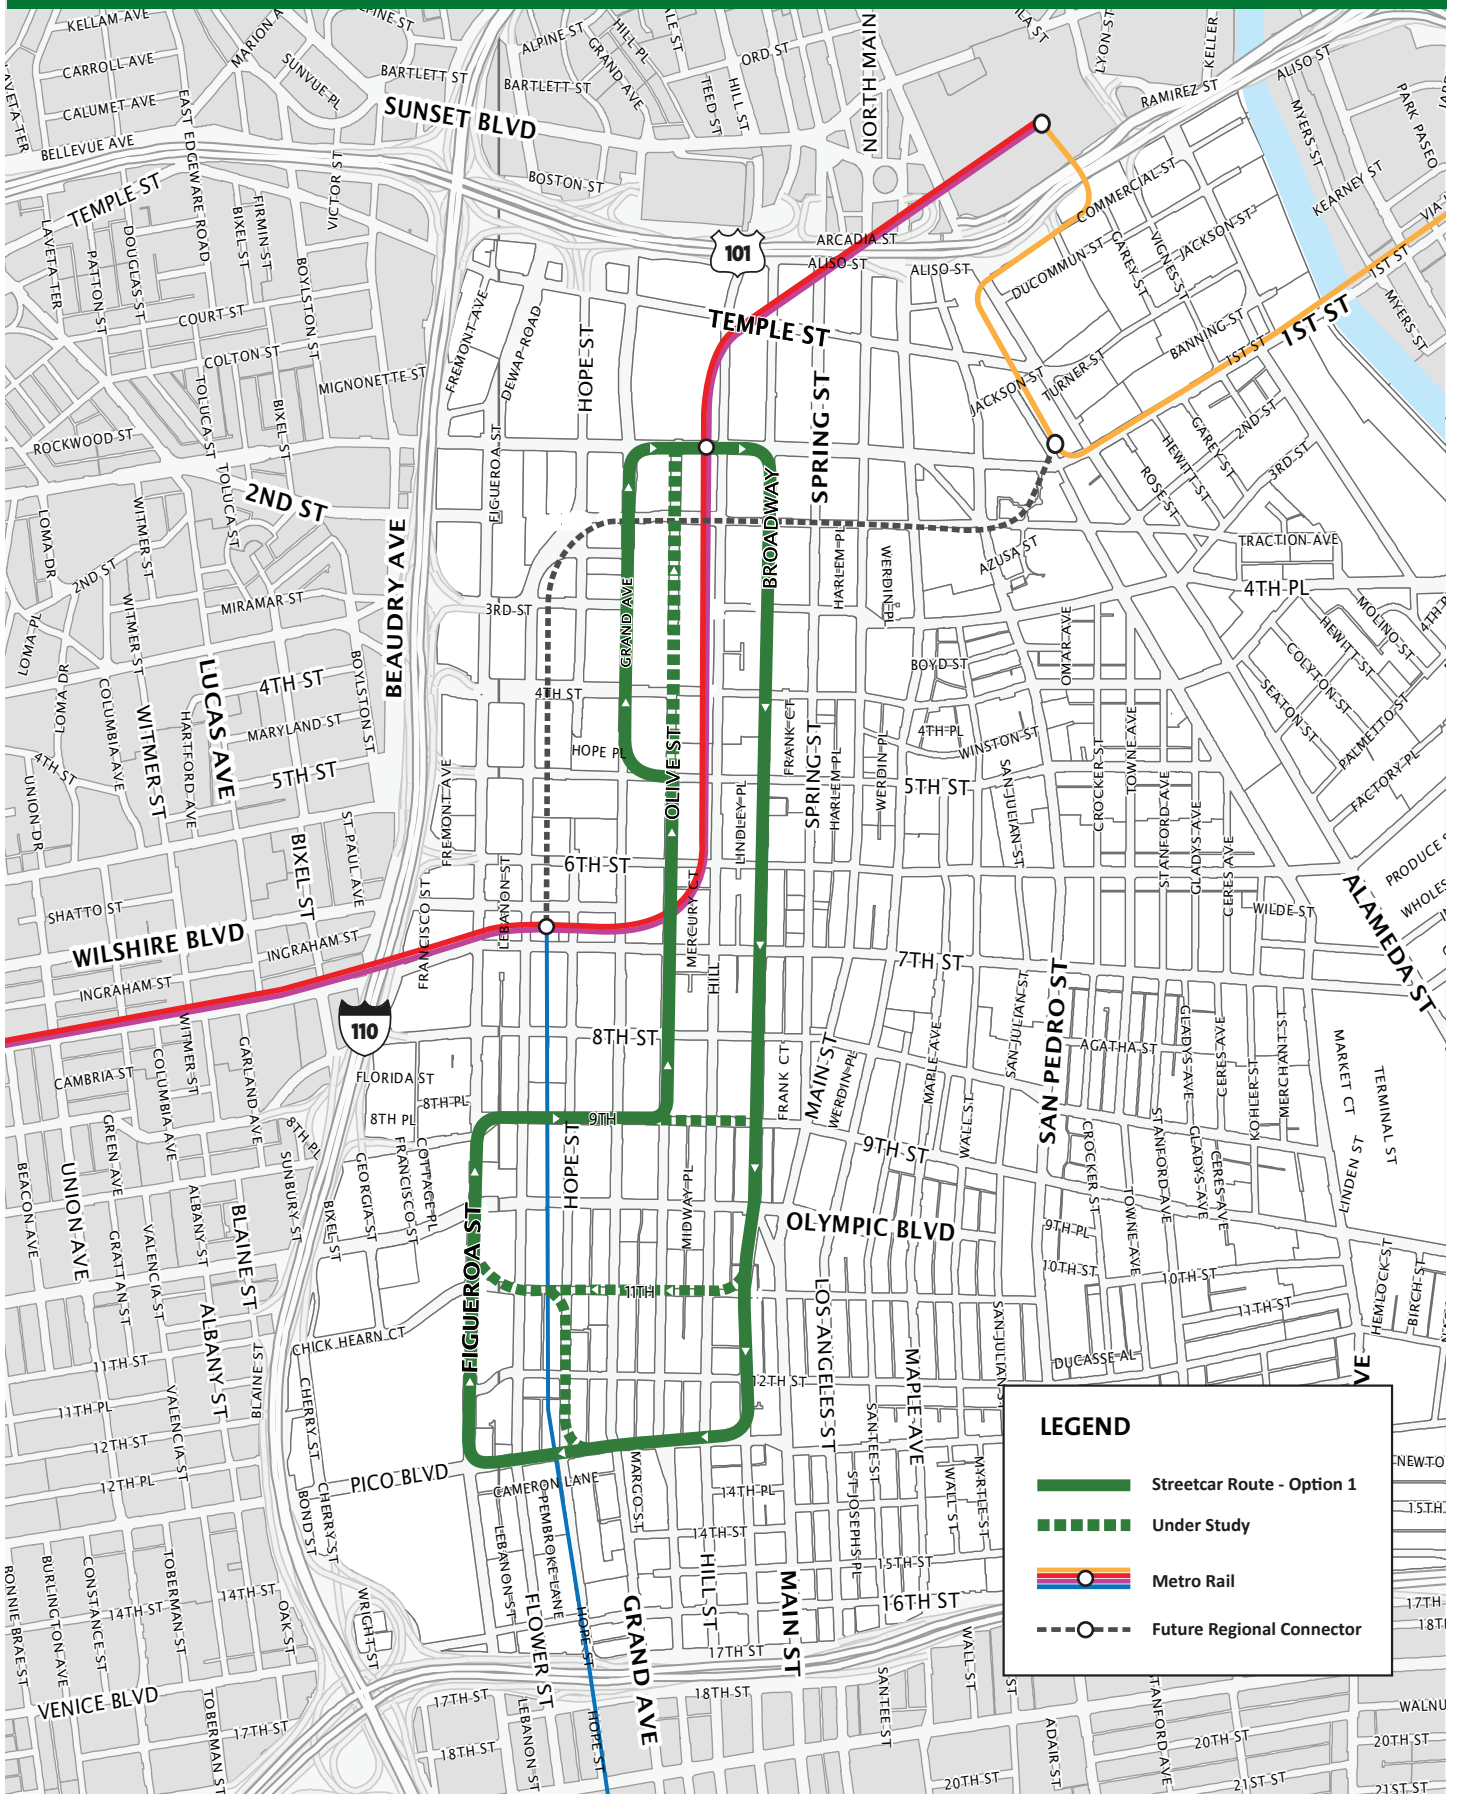

L.A. Streetcar – Proposed Route, Option 1

L.A. Streetcar – Proposed Route, Option 2

LEGEND

- Streetcar Route - Option 1
- Under Study
- Metro Rail
- Future Regional Connector