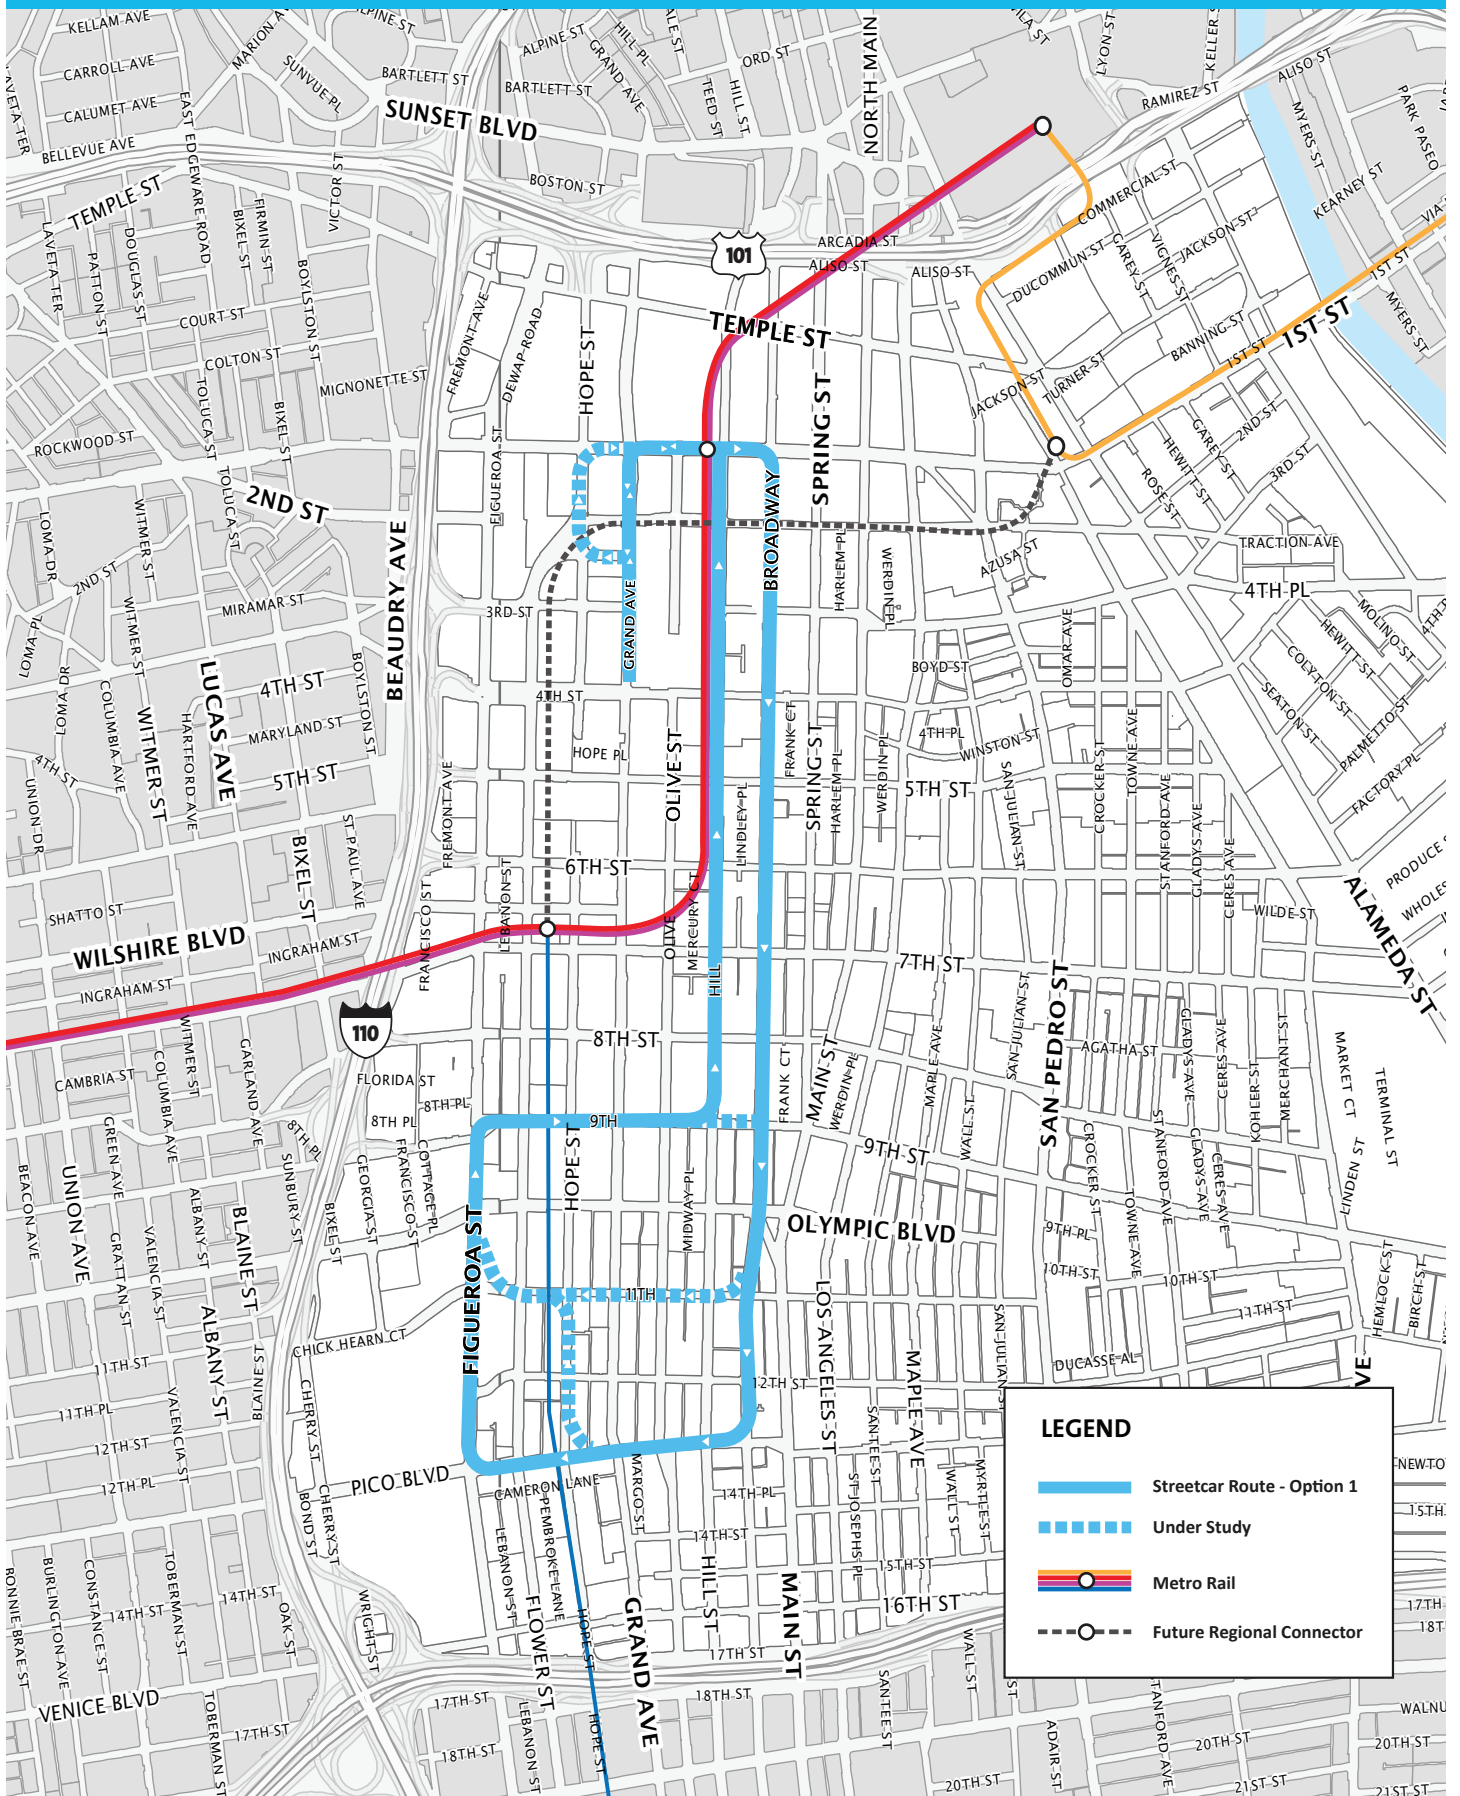

L.A. Streetcar – Proposed Route, Option 1

L.A. Streetcar – Proposed Route, Option 2

LEGEND

- Streetcar Route - Option 1
- Under Study
- Metro Rail
- Future Regional Connector