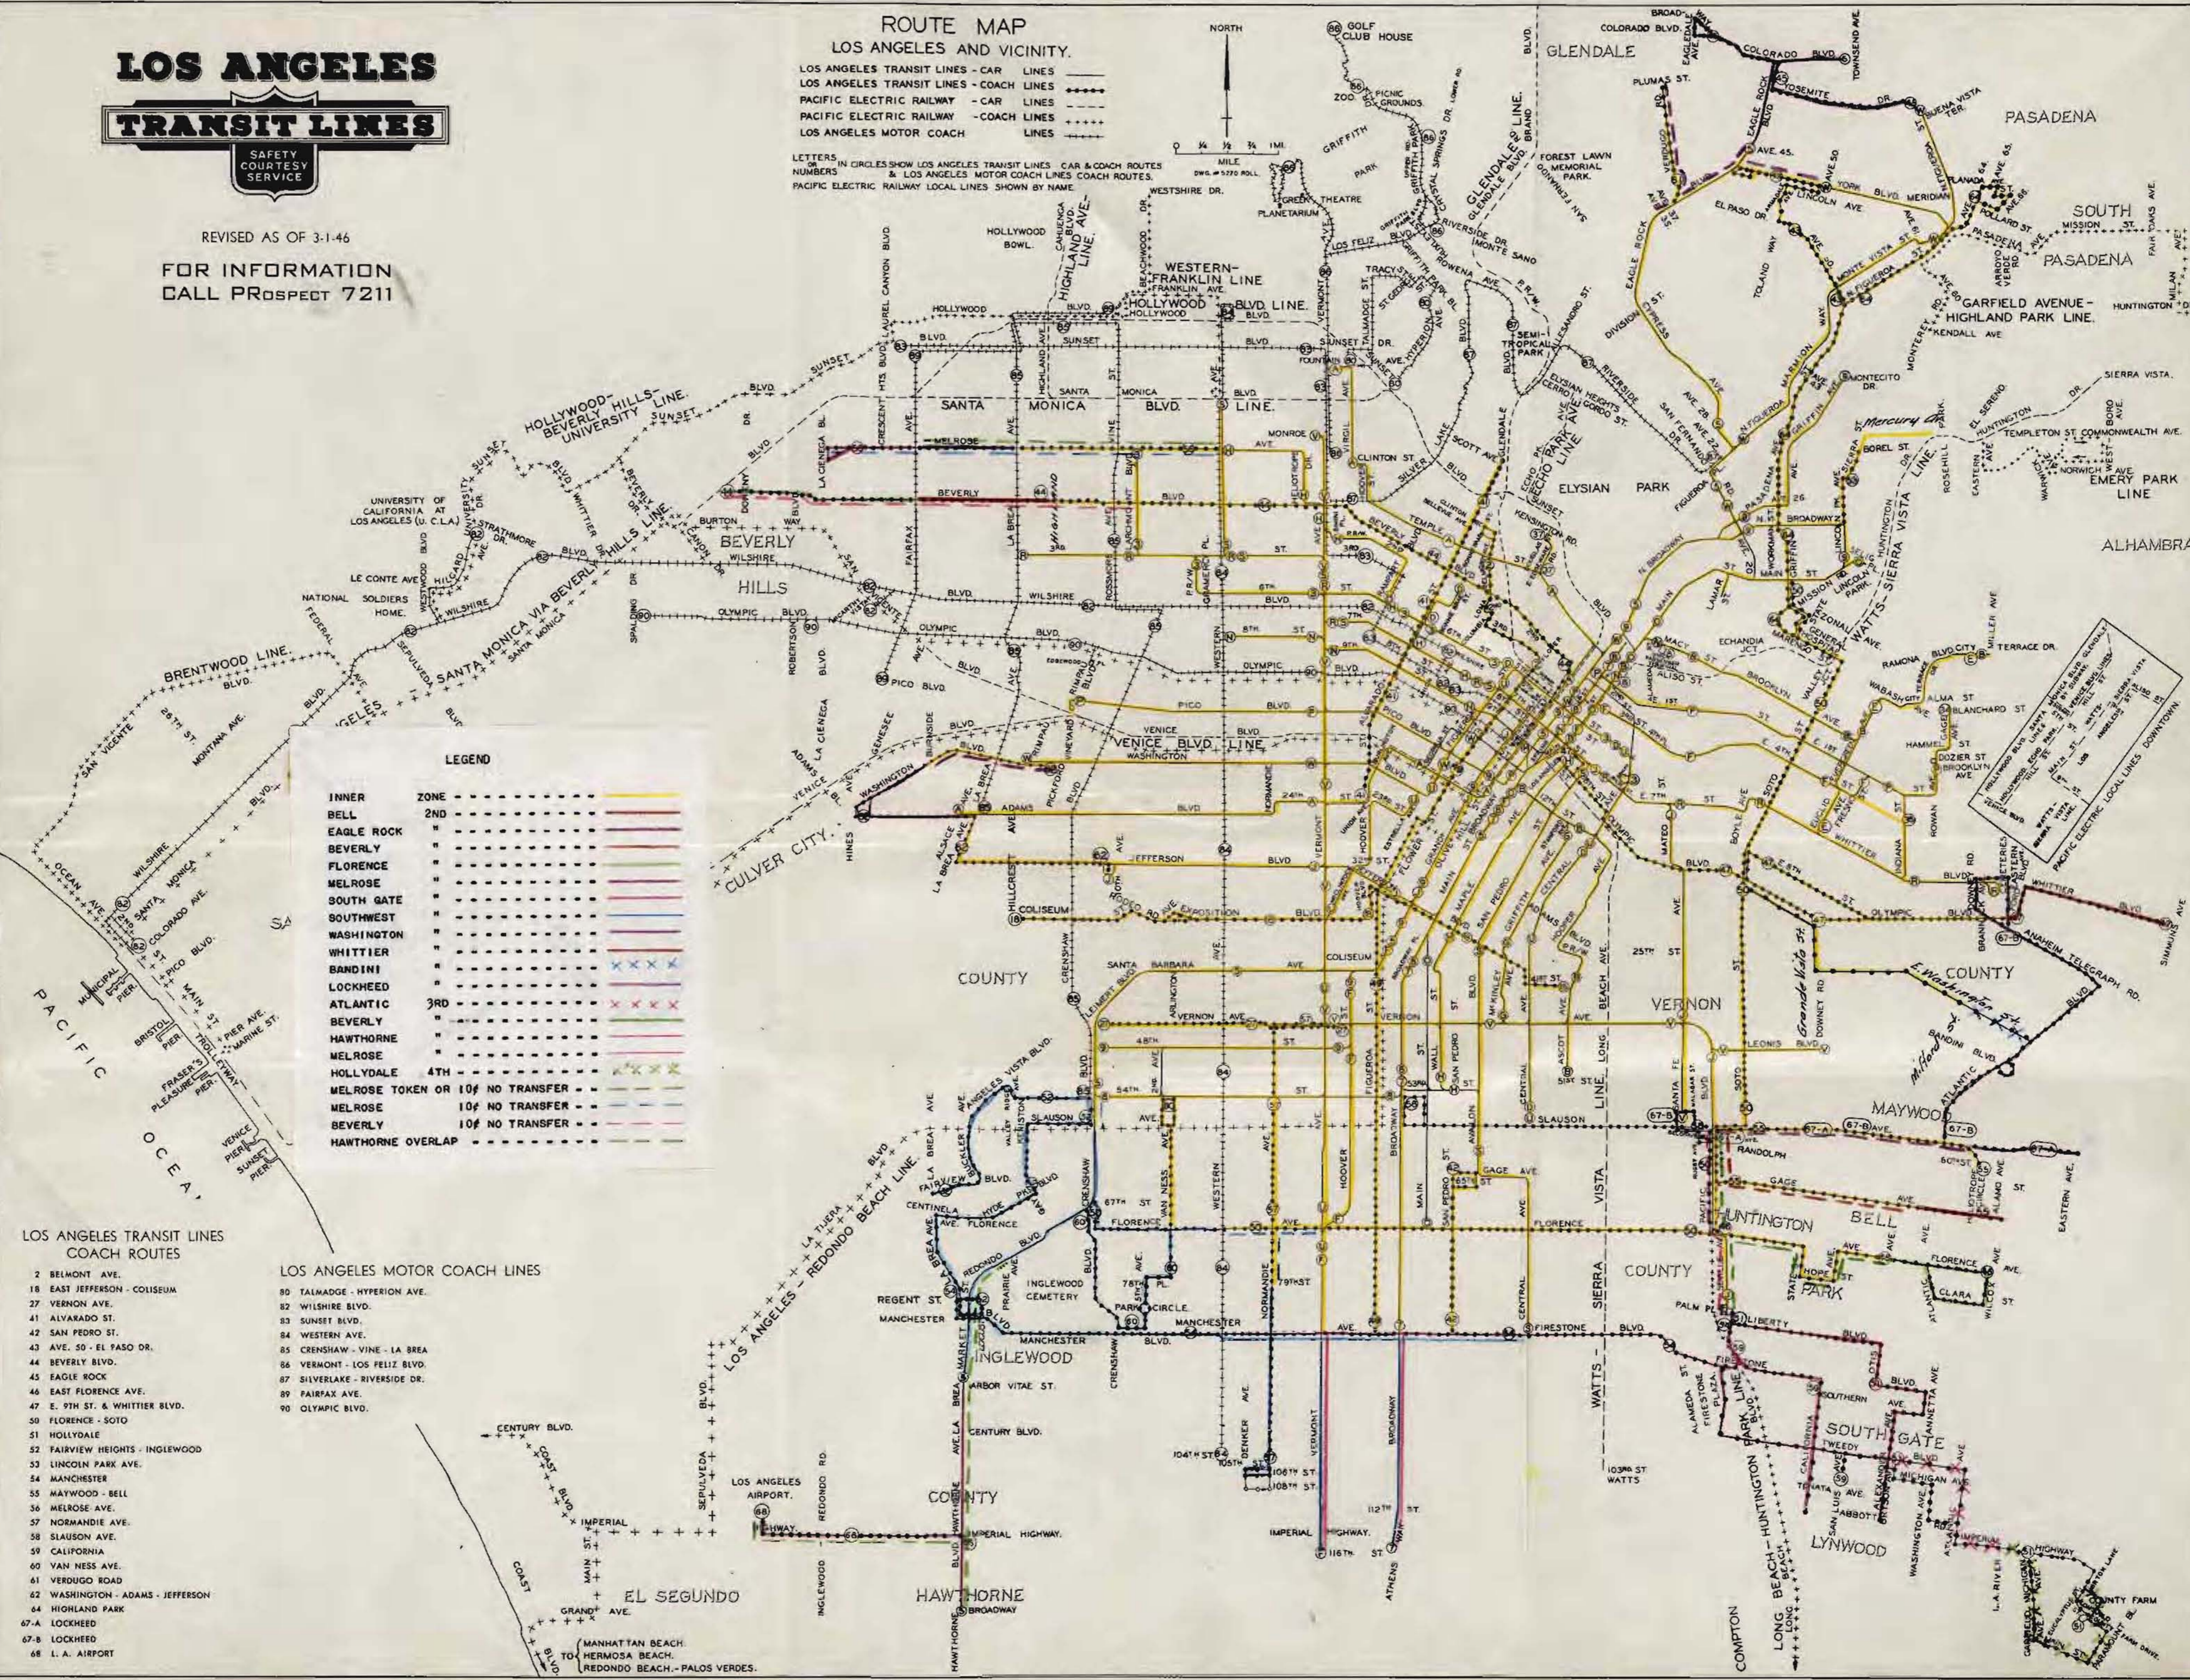

ROUTE MAP LOS ANGELES AND VICINITY.

LOS ANGELES TRANSIT LINES - CAR LINES
LOS ANGELES TRANSIT LINES - COACH LINES
PACIFIC ELECTRIC RAILWAY - CAR LINES
PACIFIC ELECTRIC RAILWAY - COACH LINES
LOS ANGELES MOTOR COACH LINES

LETTERS IN CIRCLES SHOW LOS ANGELES TRANSIT LINES CAR & COACH ROUTES NUMBERS & LOS ANGELES MOTOR COACH LINES COACH ROUTES. PACIFIC ELECTRIC RAILWAY LOCAL LINES SHOWN BY NAME.

LEGEND

LINE	ZONE	TRANSFER
INNER	1ST	
BELL	2ND	
EAGLE ROCK	"	
BEVERLY	"	
FLORENCE	"	
MELROSE	"	
SOUTH GATE	"	
SOUTHWEST	"	
WASHINGTON	"	
WHITTIER	"	
BANDINI	"	
LOCKHEED	"	
ATLANTIC	3RD	
BEVERLY	"	
HAWTHORNE	"	
MELROSE	"	
HOLLYDALE	4TH	
MELROSE	TOKEN OR 10¢ NO TRANSFER	
MELROSE	10¢ NO TRANSFER	
BEVERLY	10¢ NO TRANSFER	
HAWTHORNE	OVERLAP	

LOS ANGELES MOTOR COACH LINES

- 80 TALMADGE - HYPERION AVE.
- 82 WILSHIRE BLVD.
- 83 SUNSET BLVD.
- 84 WESTERN AVE.
- 85 CRENSHAW - VINE - LA BREA
- 86 VERMONT - LOS FELIZ BLVD.
- 87 SILVERLAKE - RIVERSIDE DR.
- 89 FAIRFAX AVE.
- 90 OLYMPIC BLVD.

LOS ANGELES TRANSIT LINES COACH ROUTES TO:
 MANHATTAN BEACH
 HERMOSA BEACH
 REDONDO BEACH - PALOS VERDES.

ACCOPRESS®

NO. 2507

BF-RED	BL-GOLD
BG-BLACK	BO-PALM GREEN
BD-LT. GREY	BX-EXECUTIVE RED
BP-LT. GREEN	BR-BROWN
BU-LT. BLUE	BA-TANGERINE
BY-YELLOW	BB-ROYAL BLUE