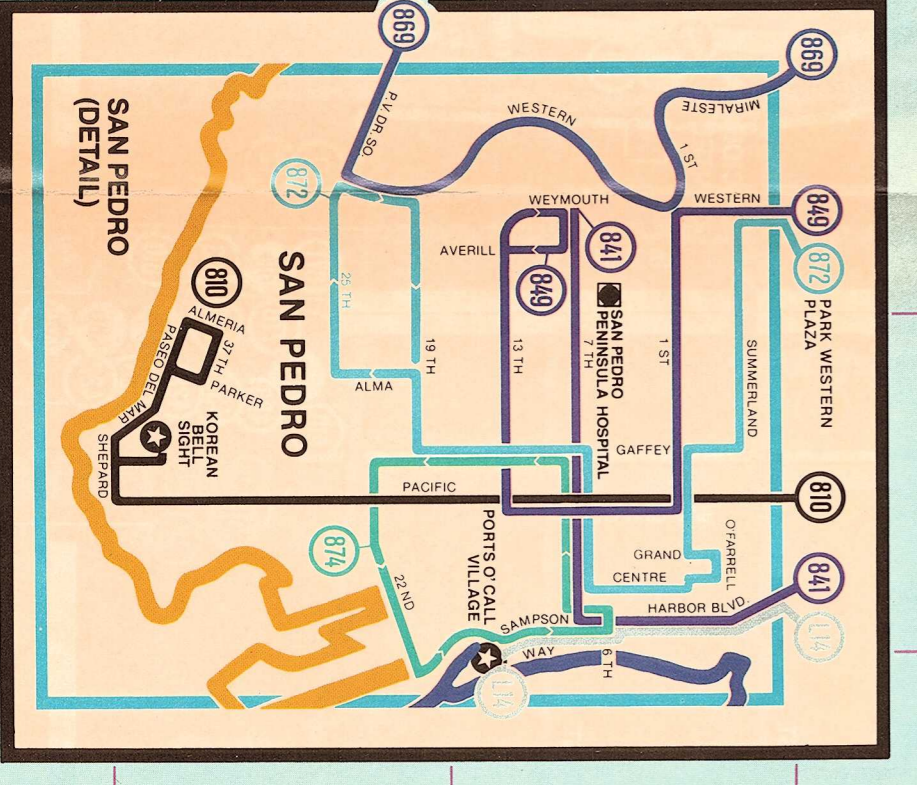

Southern California Rapid Transit District Bus System Map

EFFECTIVE JANUARY, 1979
SUBJECT TO CHANGE