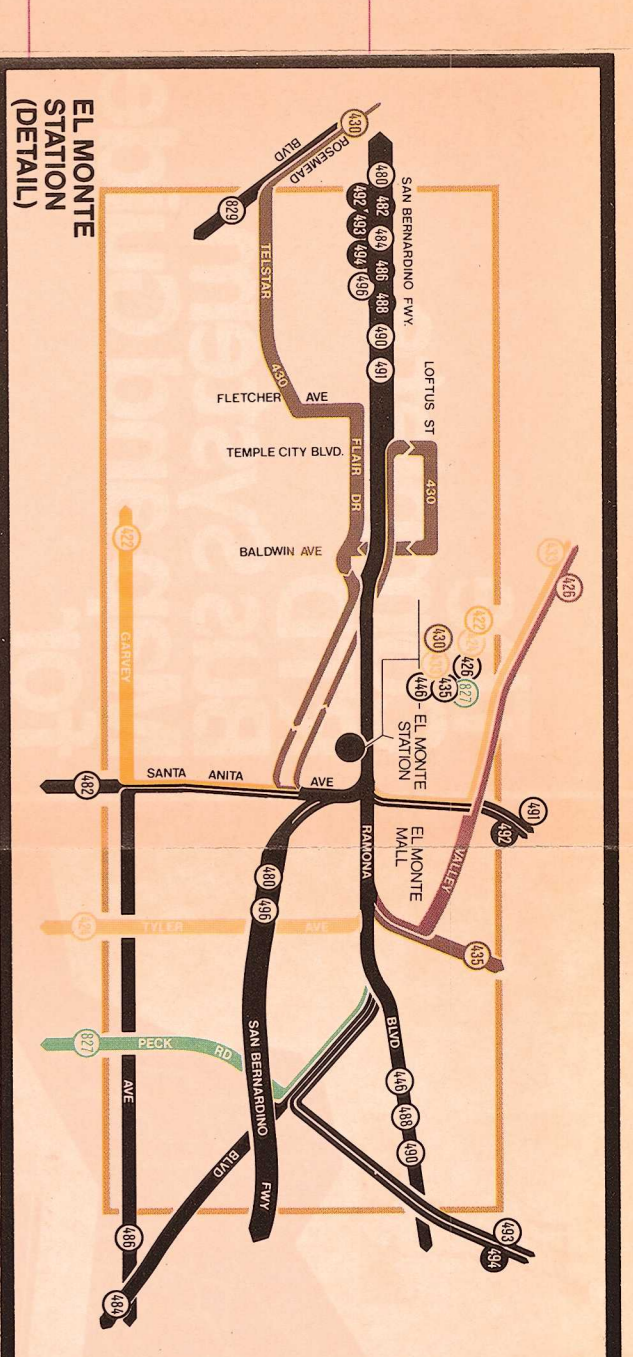

Southern California Rapid Transit District Bus System Map

EFFECTIVE JANUARY, 1979
SUBJECT TO CHANGE