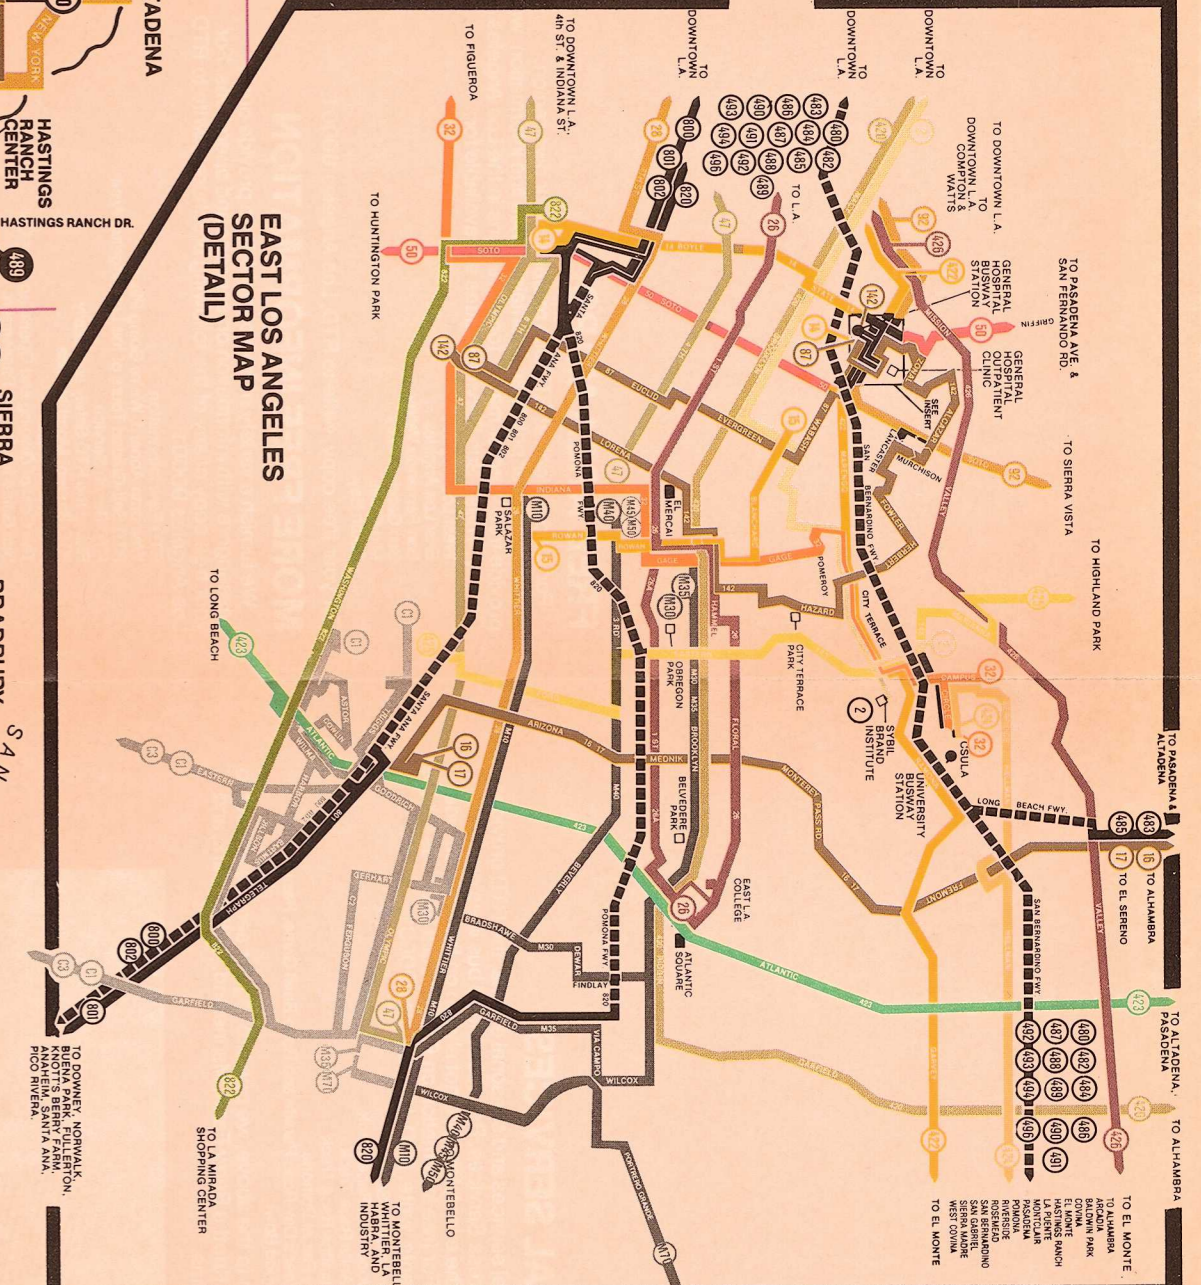

Southern California Rapid Transit District Bus System Map

EFFECTIVE JANUARY, 1979
SUBJECT TO CHANGE