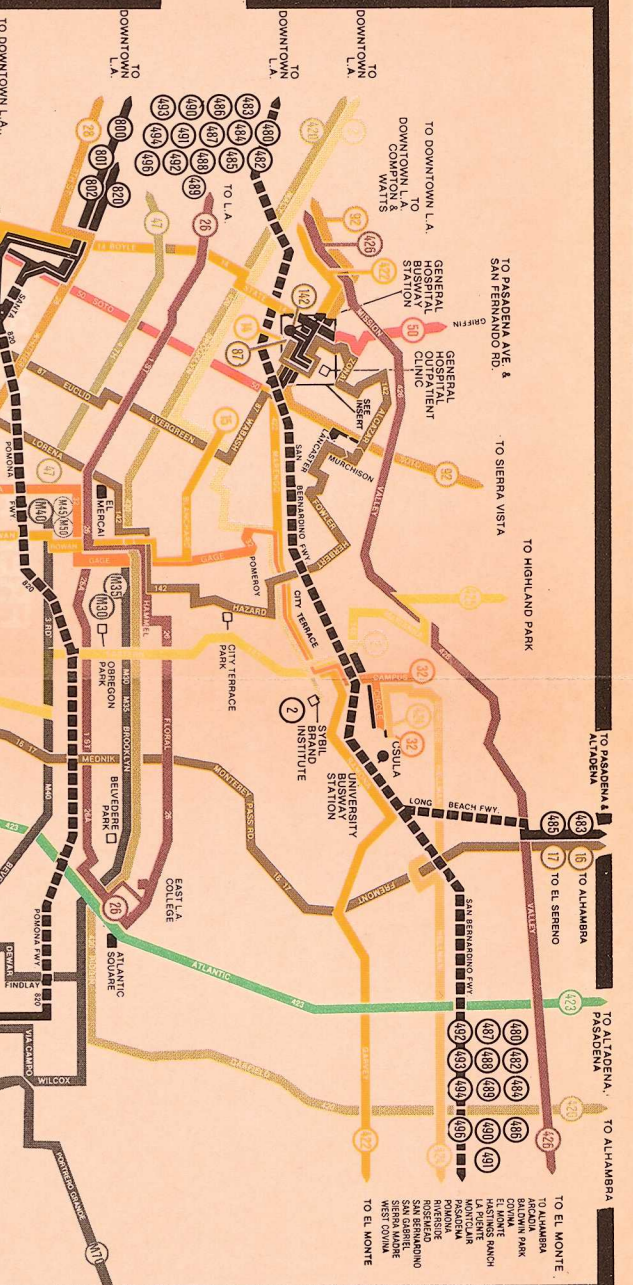

Southern California Rapid Transit District Bus System Map

EFFECTIVE JANUARY, 1979
SUBJECT TO CHANGE