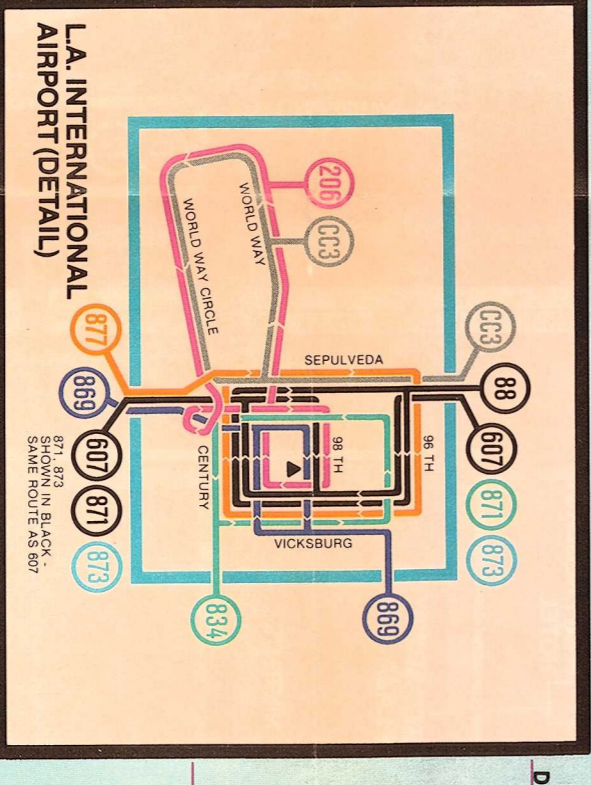

Southern California Rapid Transit District Bus System Map

EFFECTIVE JANUARY, 1979
SUBJECT TO CHANGE