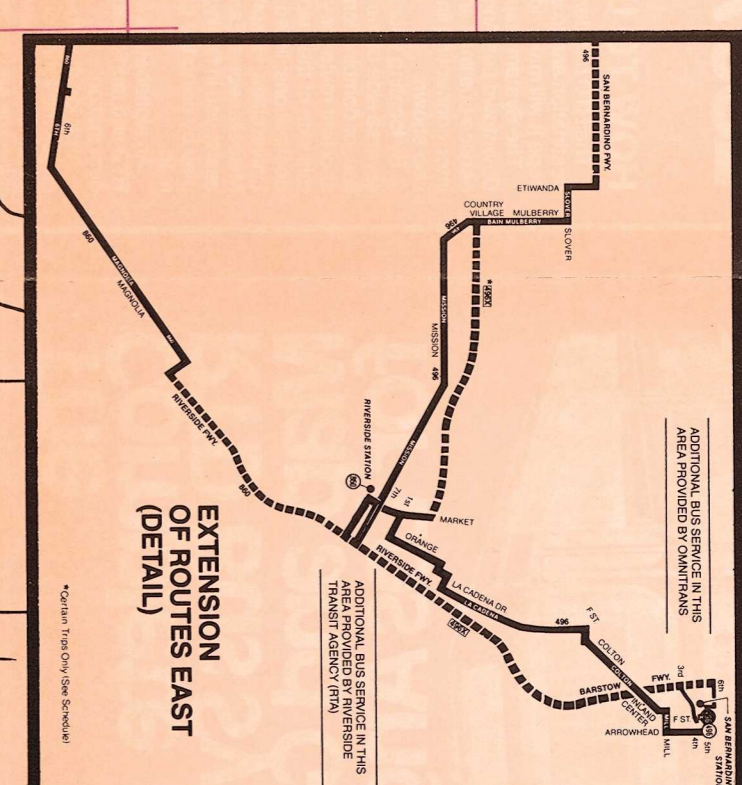

Southern California Rapid Transit District Bus System Map

EFFECTIVE JANUARY, 1979
SUBJECT TO CHANGE