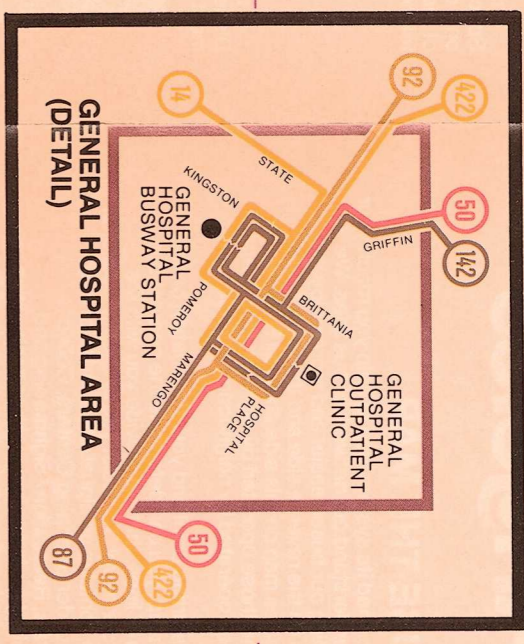

Southern California Rapid Transit District Bus System Map

EFFECTIVE JANUARY, 1979
SUBJECT TO CHANGE