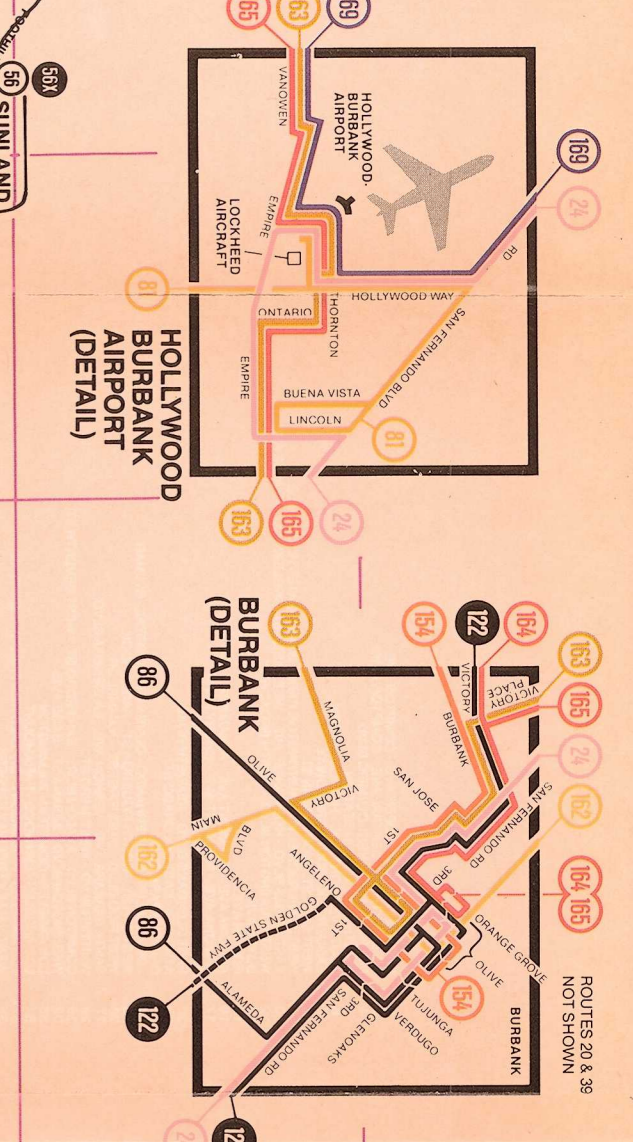

Southern California Rapid Transit District Bus System Map

EFFECTIVE JANUARY, 1979
SUBJECT TO CHANGE