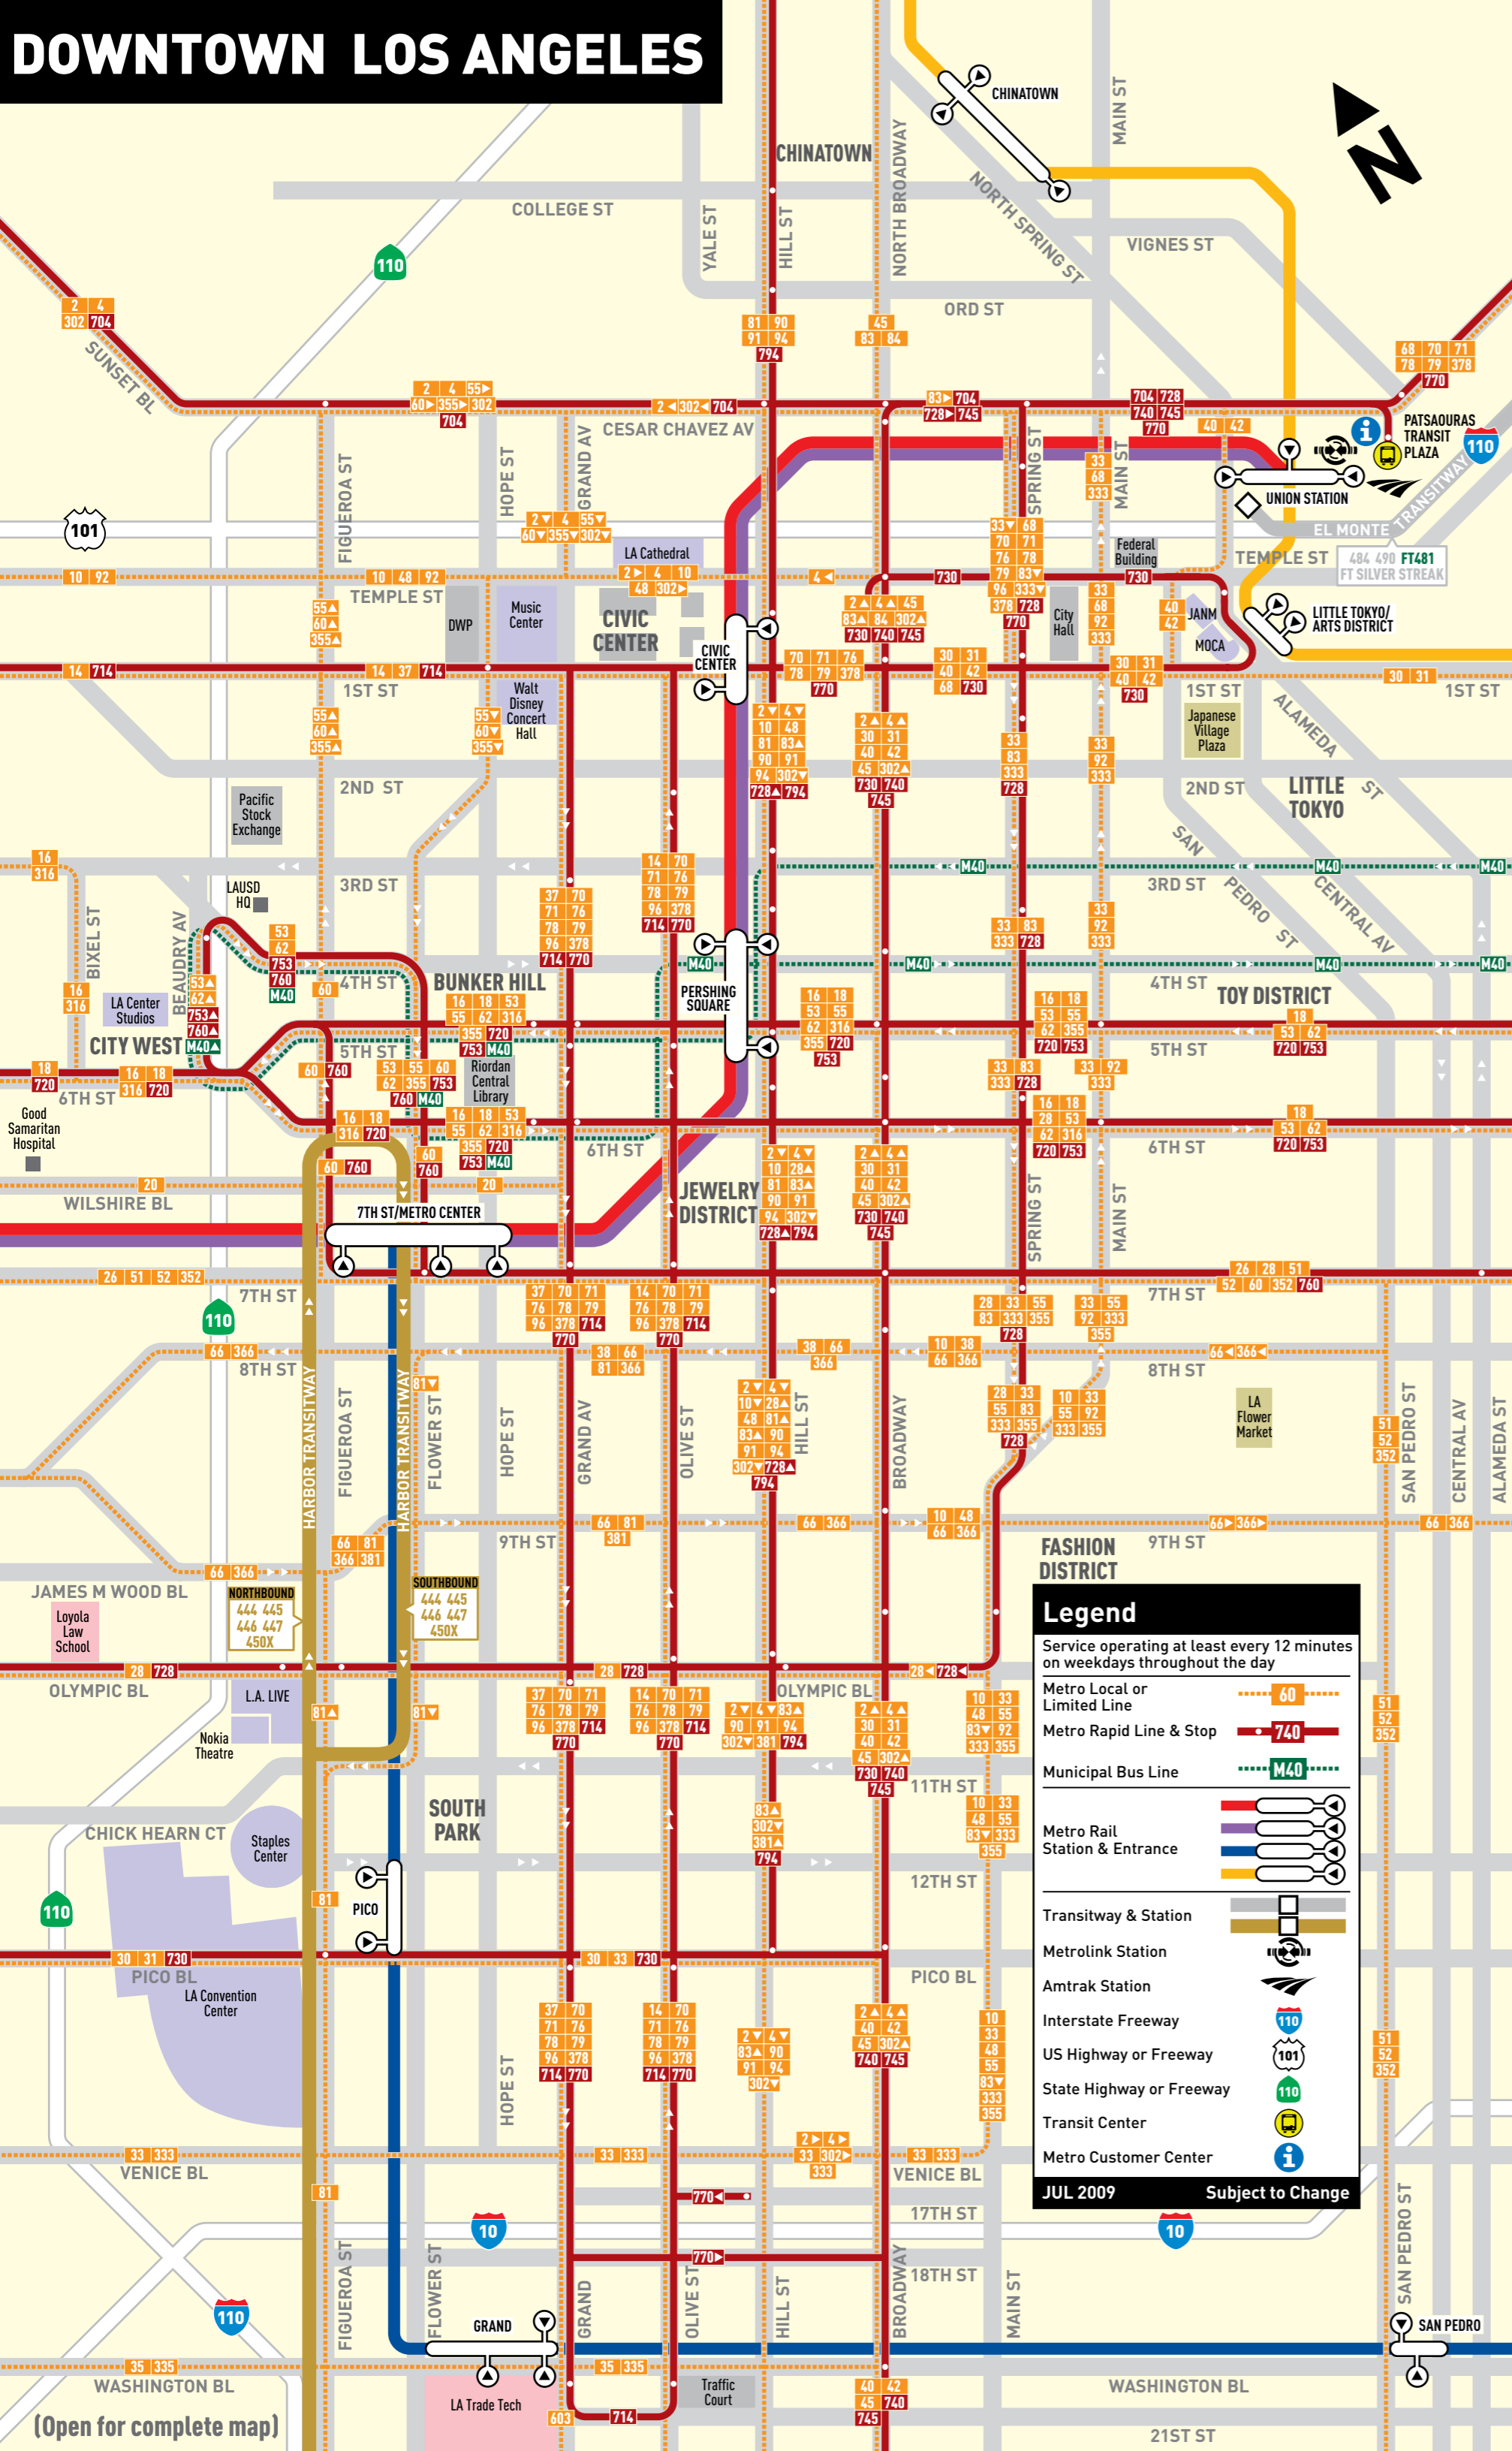

# Service so frequent, no timetable needed!

Now you can go Metro whenever you please. The bus routes on this map run every 12 minutes or less on weekdays during the day.

So there's little need for timetables. Just go to a stop and you can confidently expect your ride to arrive soon.

## To/from Downtown Los Angeles Metro Local, Limited and Rapid

Line(s)	Serving	Between	And
2,302	Sunset Bl	Downtown LA	Fairfax Av
4,704	Santa Monica Bl	Downtown LA	West LA
14,714	Beverly Bl	Downtown LA	San Vicente Bl
16,316	33rd St	Downtown LA	La Cienega Bl
18	West 6th St-Whittier Bl	Wilshire/Western	Montebello/Commerce Metrolink Station
20,720,920	Wilshire Bl	Downtown LA	Santa Monica
26,51,52,352	West 7th St-Avalon Bl	7th/Hoover	Avalon Station
28,728	Olympic Bl	Downtown LA	Century City
30,31	East 1st St	Downtown LA	Rowan Av
30,31,730	Pico Bl	Downtown LA	Pico/Rimpau
33,333	Venice Bl	Downtown LA	Venice
35,335	West Washington Bl	Downtown LA	Washington/Fairfax
37	West Adams Bl	Downtown LA	La Brea Av
40,740	M L King Bl-Crenshaw Bl-Hawthorne Bl	Downtown LA	South Bay Galleria
45,745	Broadway	Downtown LA	Harbor Fwy Station
45,83,84	North Broadway	Downtown LA	LA River Bridge
53,753	Central Av	Downtown LA	Imperial Hwy
60,760	Long Beach Bl	Downtown LA	Artesia Station
66,366	West 8th St-E Olympic Bl	Western Av	Garfield Av
68,770	C Chavez Bl	Downtown LA	Atlantic Bl
70,770	Garvey Av	Downtown LA	El Monte Station
70,71	City Terrace	Downtown LA	Ramona Bl
81	Figueroa St	Harbor Fwy Station	Eagle Rock Plaza
90,91,94,794	San Fernando Rd	Downtown LA	Glendale Av
94,794	San Fernando Rd	Downtown LA	Sun Valley
720	Wilshire Bl-6th St-Whittier Bl	Santa Monica	Commerce Center