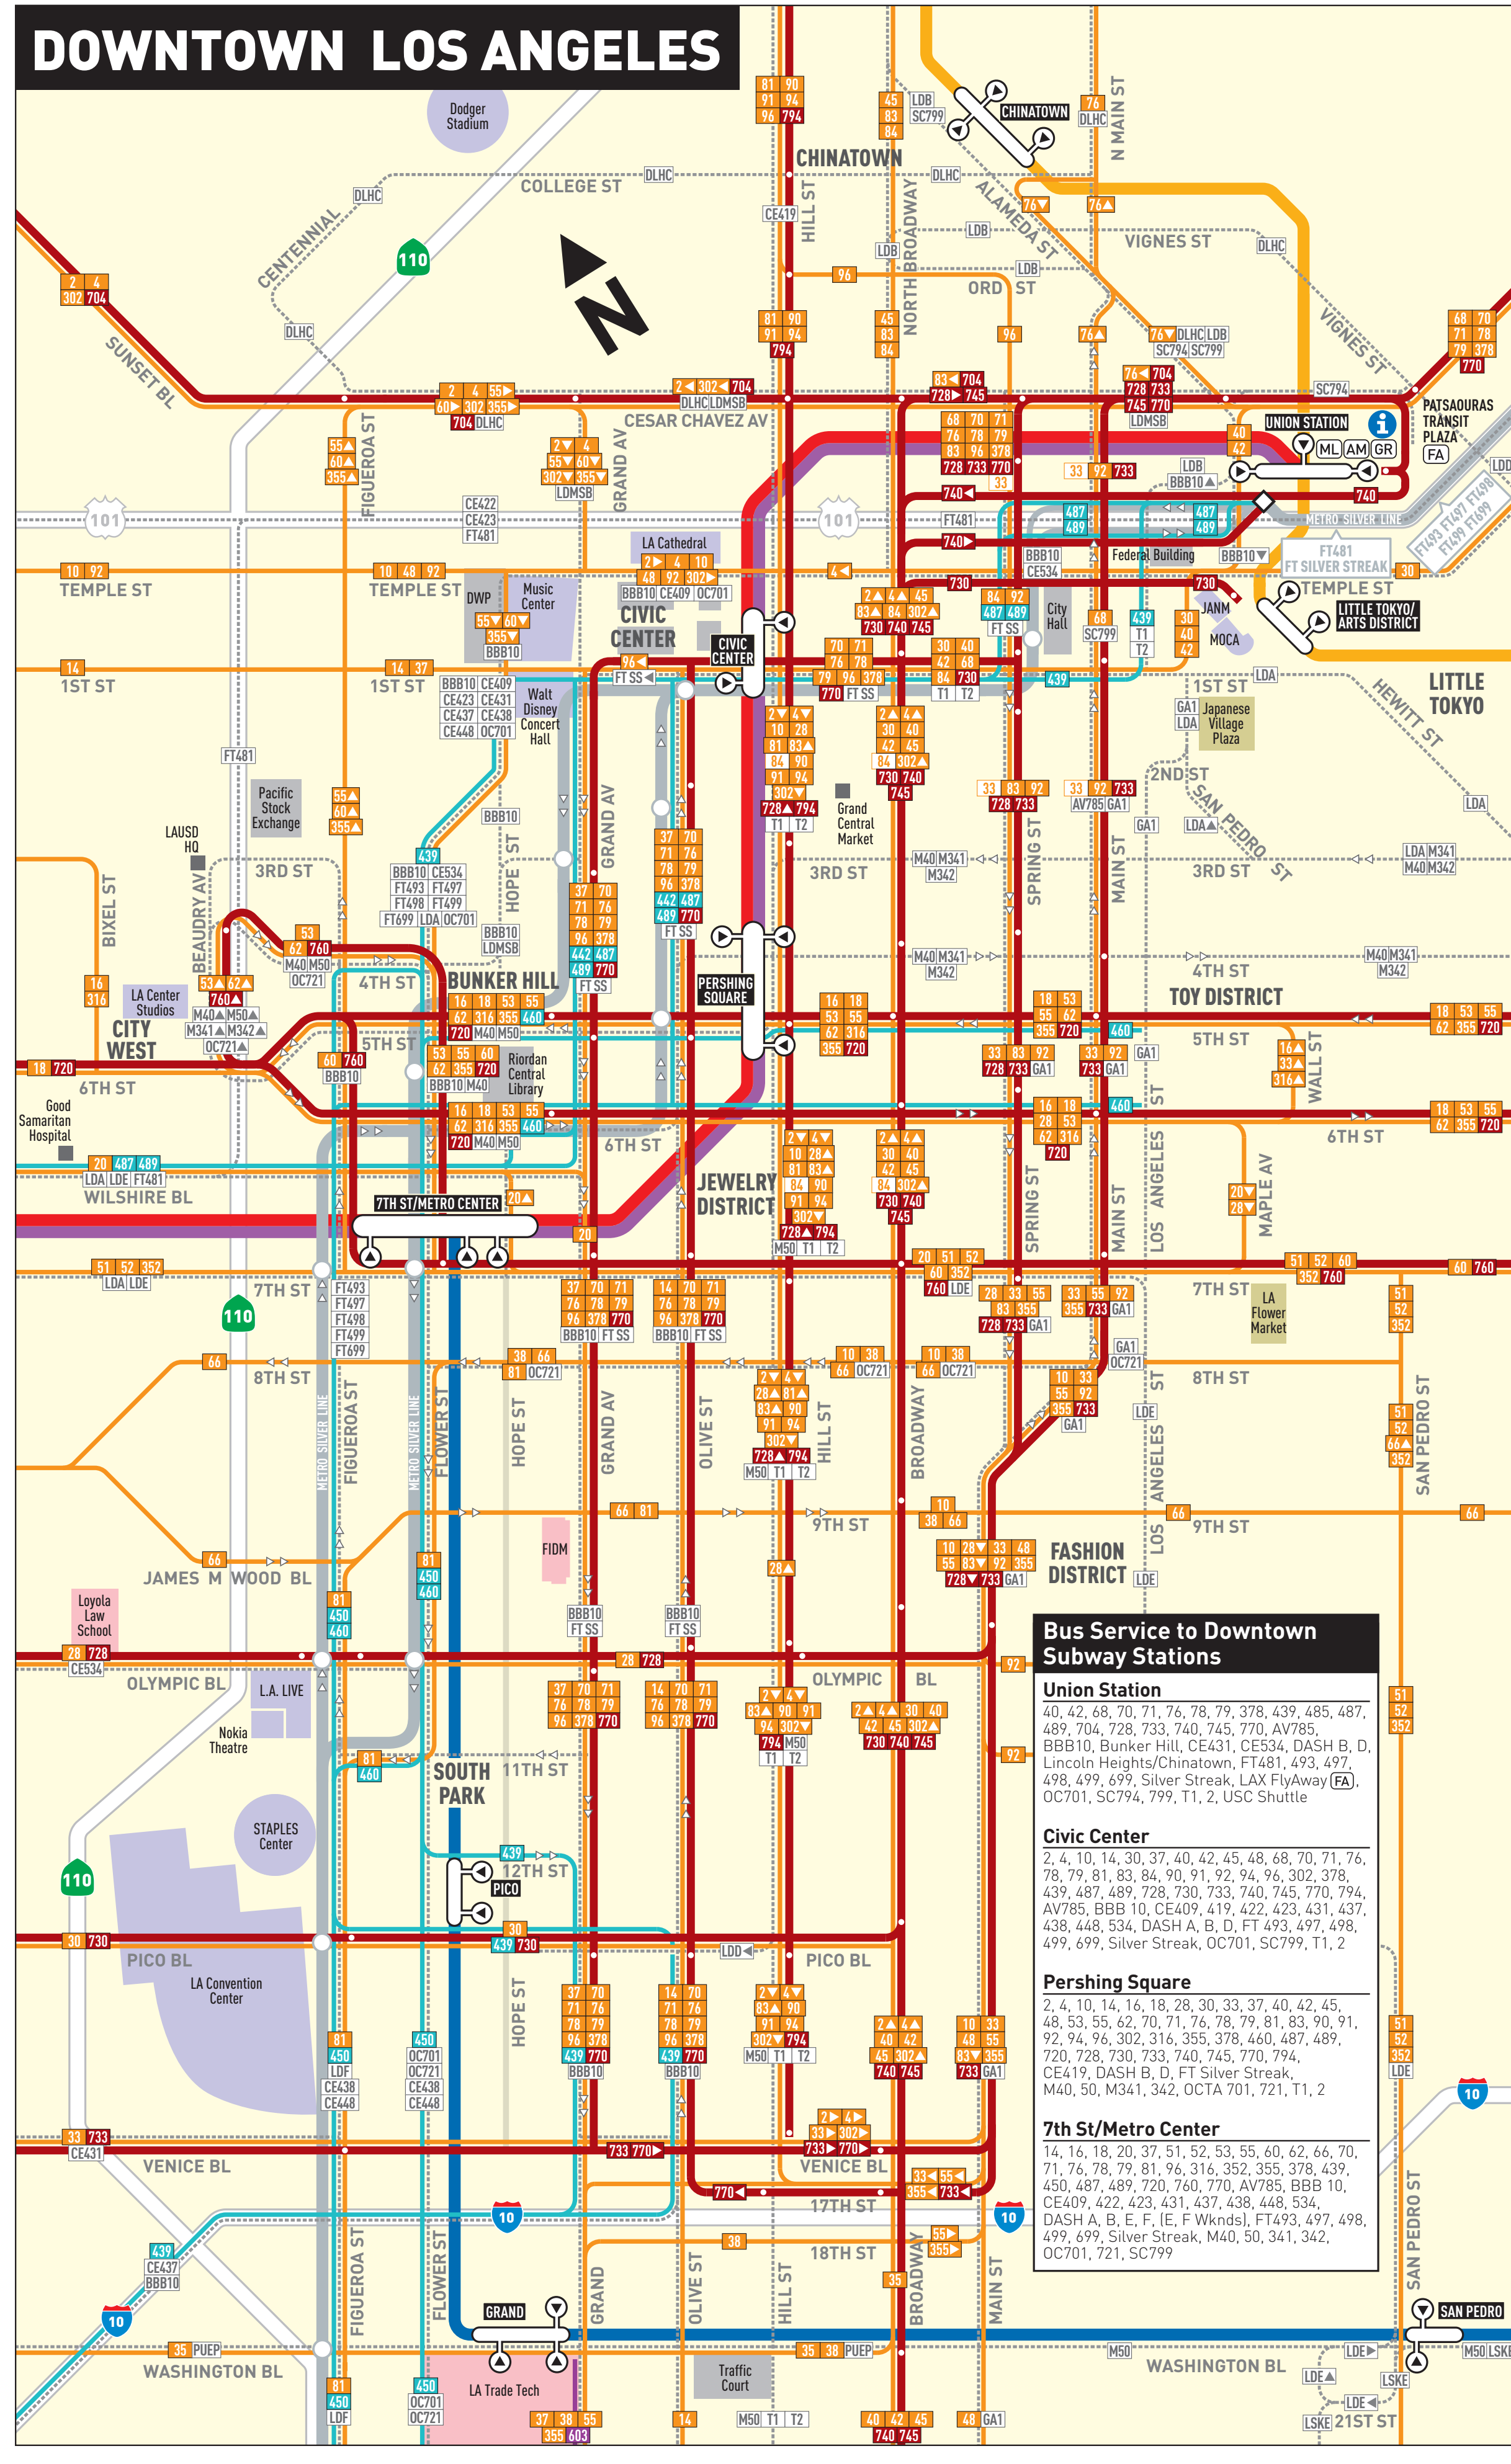

Bus and Rail System

Metro Rail
Approximate frequency in minutes

Line	Peak	Day	Even	Sat/Sun
Orange	15	15	15	30
Blue	15	15	15	30
Green	15	15	15	30
Red	15	15	15	30

Metro Liner
Approximate frequency in minutes

Line	Peak	Day	Even	Sat/Sun
Blue	15	15	15	30

Metro Express
Approximate frequency in minutes

Line	Peak	Day	Even	Sat/Sun
Green	15	15	15	30

Transitways
Approximate frequency in minutes

Line	Peak	Day	Even	Sat/Sun
Orange	15	15	15	30

Metro Rapid
Approximate frequency in minutes

Line	Peak	Day	Even	Sat/Sun
Orange	15	15	15	30

Metro Local & Limited
Approximate frequency in minutes

Line	Peak	Day	Even	Sat/Sun
Orange	15	15	15	30

Metro Local & Limited
Approximate frequency in minutes

Line	Peak	Day	Even	Sat/Sun
Orange	15	15	15	30

Metro Local & Limited
Approximate frequency in minutes

Line	Peak	Day	Even	Sat/Sun
Orange	15	15	15	30

Metro Local & Limited
Approximate frequency in minutes

Line	Peak	Day	Even	Sat/Sun
Orange	15	15	15	30