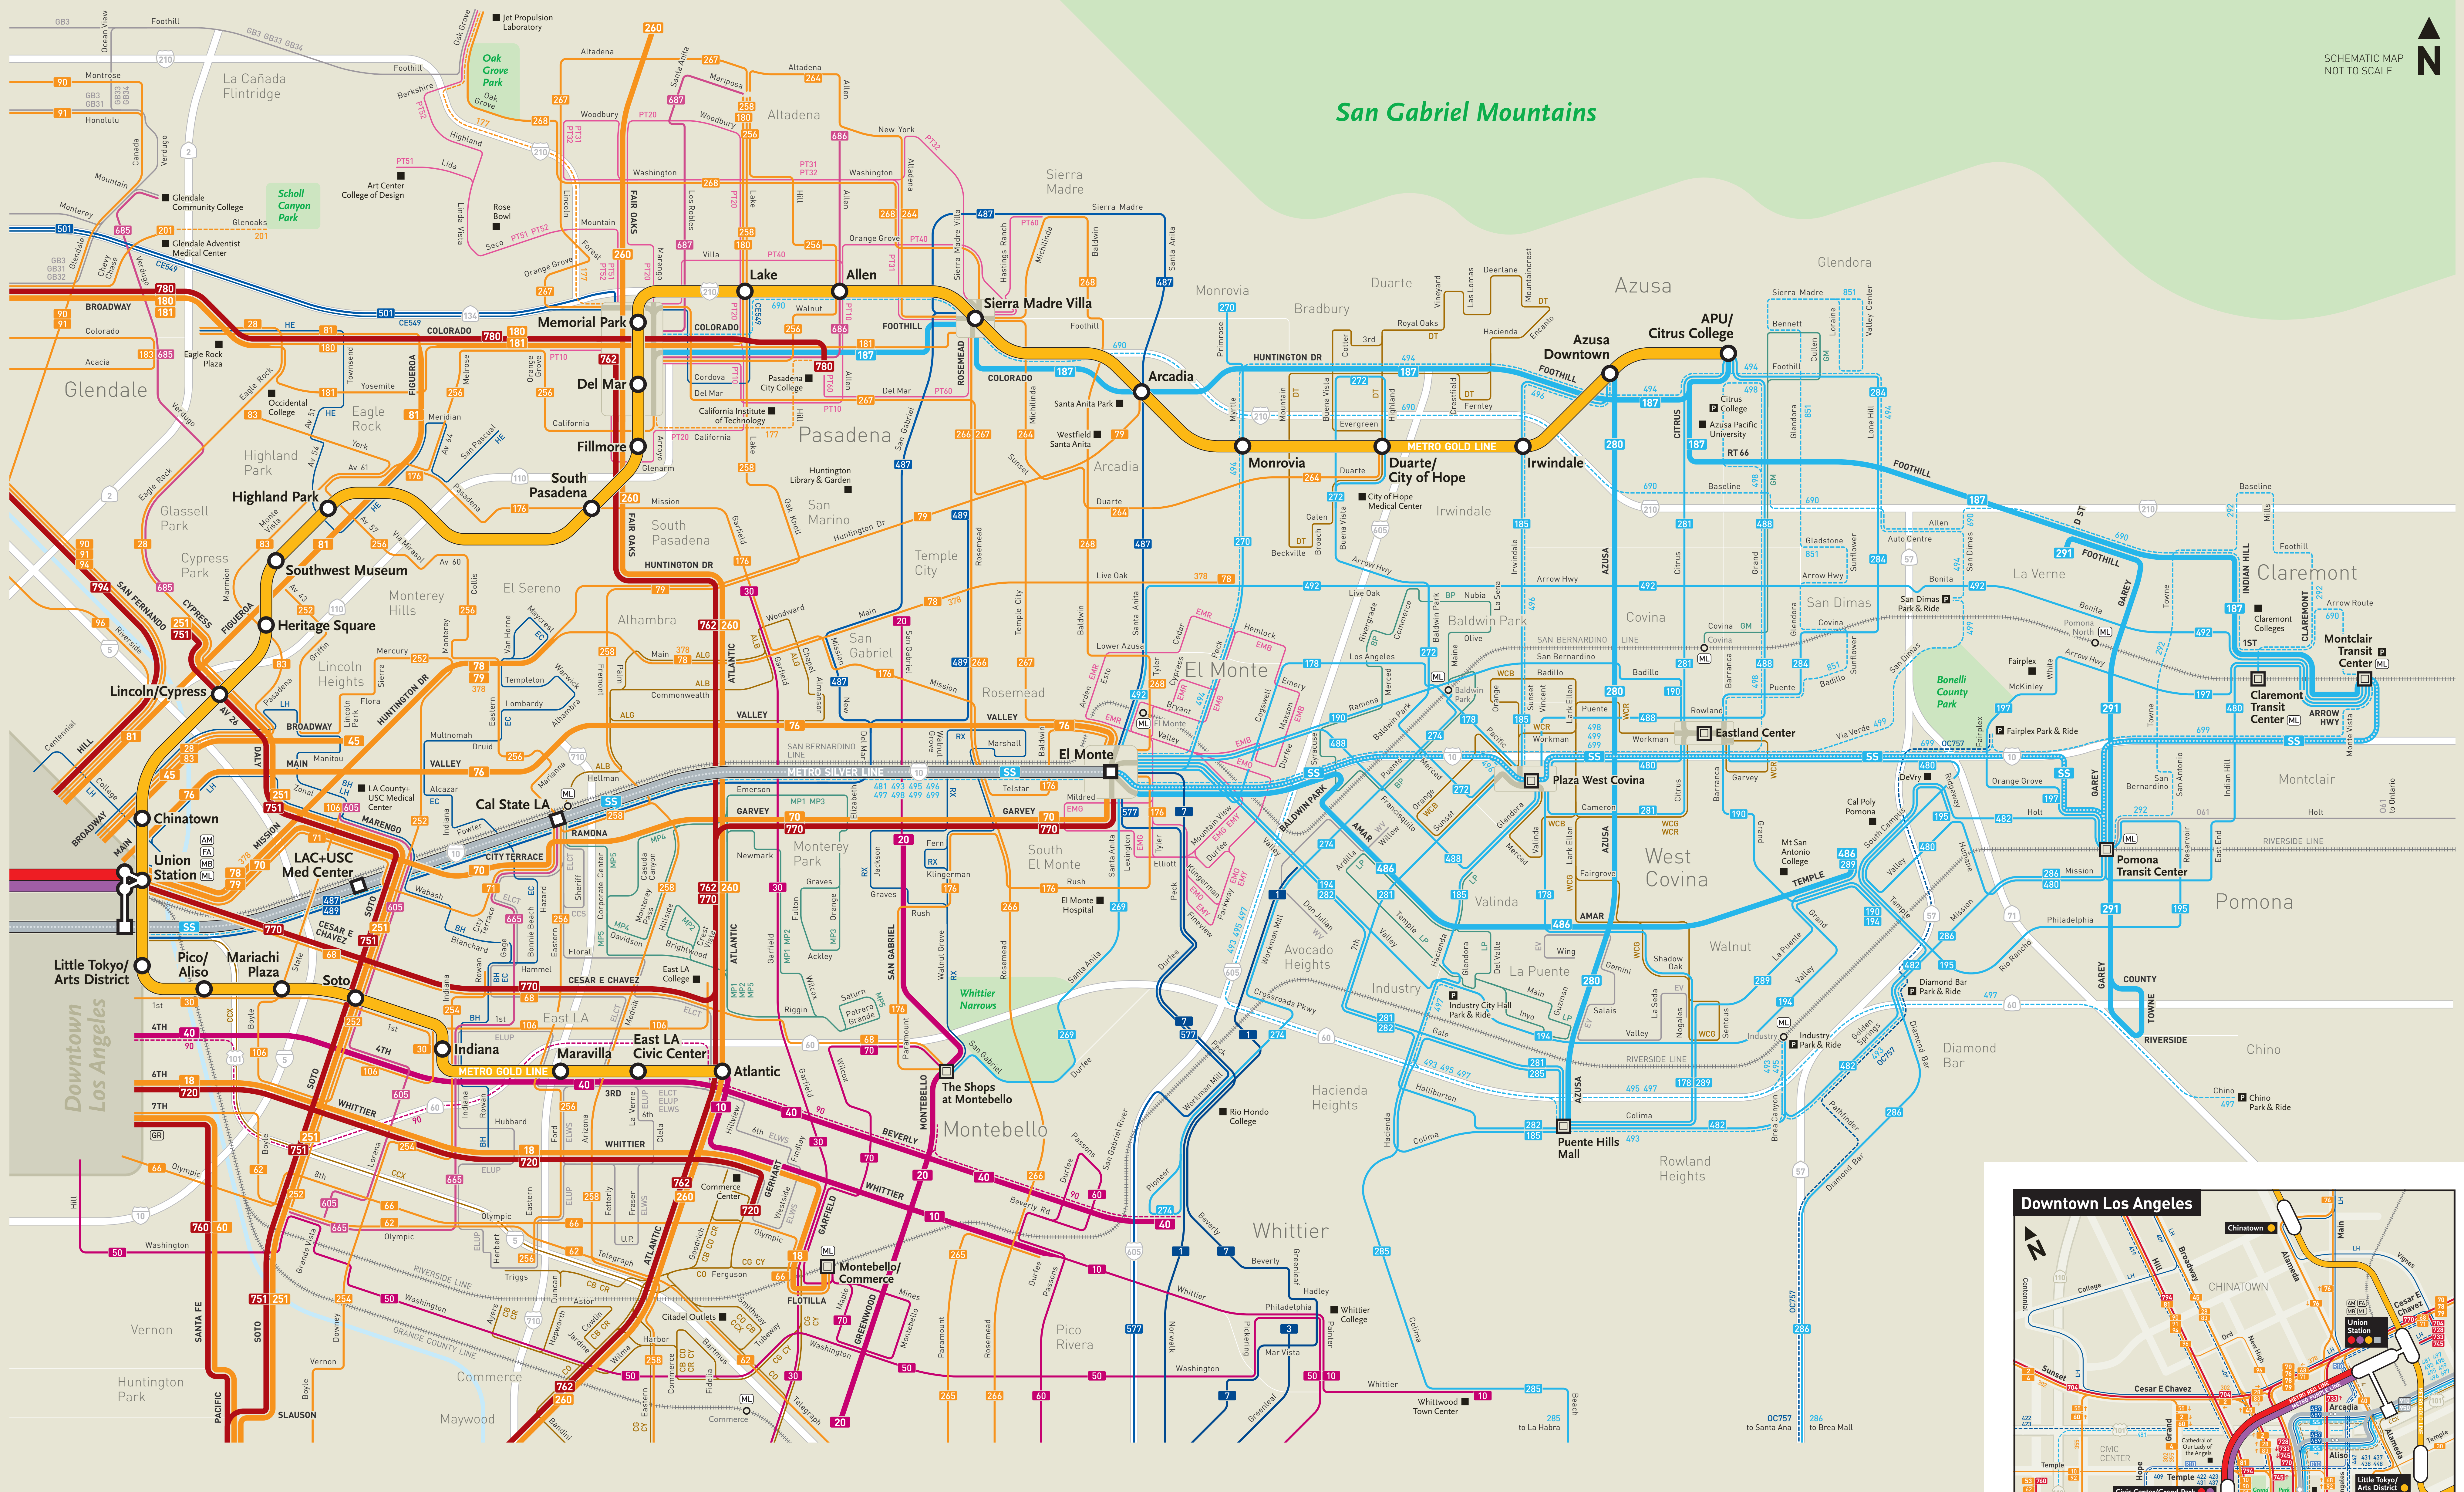

San Gabriel Valley