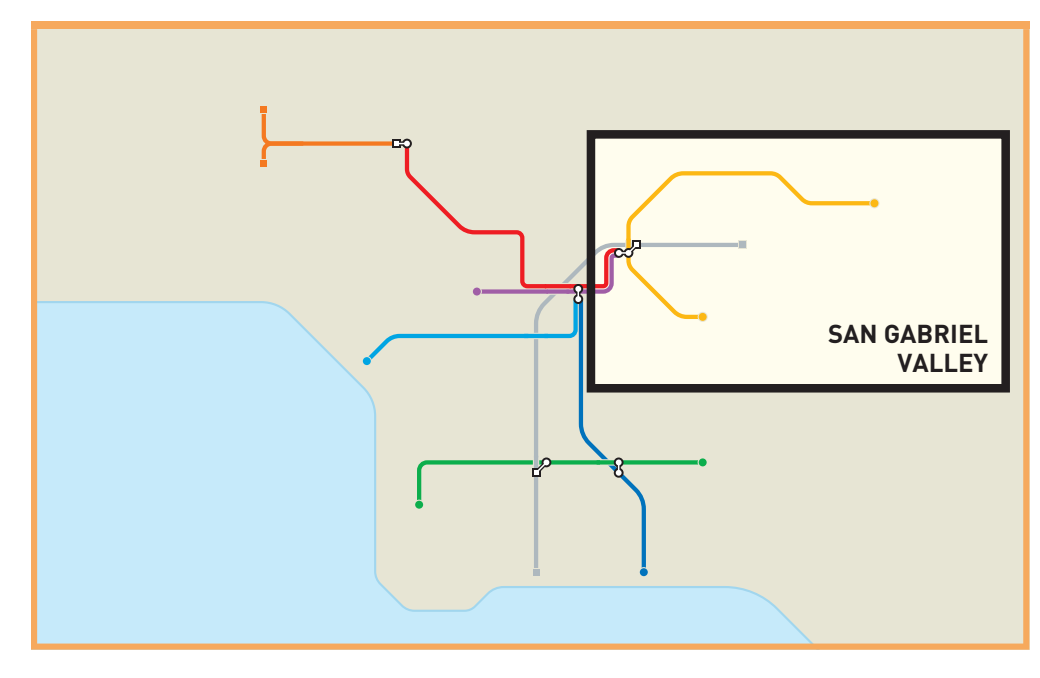

San Gabriel Valley

San Gabriel Mountains

SCHEMATIC MAP
NOT TO SCALE

Metro Rail & Busway

LINE	PEAK	WEEKDAY	SATURDAY	SUNDAY
Gold	7	12	10	7-8
Blue	4-8	15	20-40	20
Red	10	20	10	12
Purple	10	12	20	12

Metro Bus

LINE	PEAK	WEEKDAY	SATURDAY	SUNDAY
10	4-10	10-12	30	10-15
20	10-15	30	30-40	30
40	4-8	11	15-40	8-15

Foothill Transit

LINE	PEAK	WEEKDAY	SATURDAY	SUNDAY
55	7-20	15	30-40	30
191	30	30	30	30
185	30	40	30-40	30-40

Montebello Bus Lines

LINE	PEAK	WEEKDAY	SATURDAY	SUNDAY
10	10-15	12	20-30	12
17	17	17	15-30	18
20	45-50	30	60-45	60-45

Norwalk Transit

LINE	PEAK	WEEKDAY	SATURDAY	SUNDAY
1	30	30	45	45
2	30	30	45	45

323.466.3876 x2
Español

323.466.3876 x3
한국어
Tiếng Việt
中文
日本語
русский