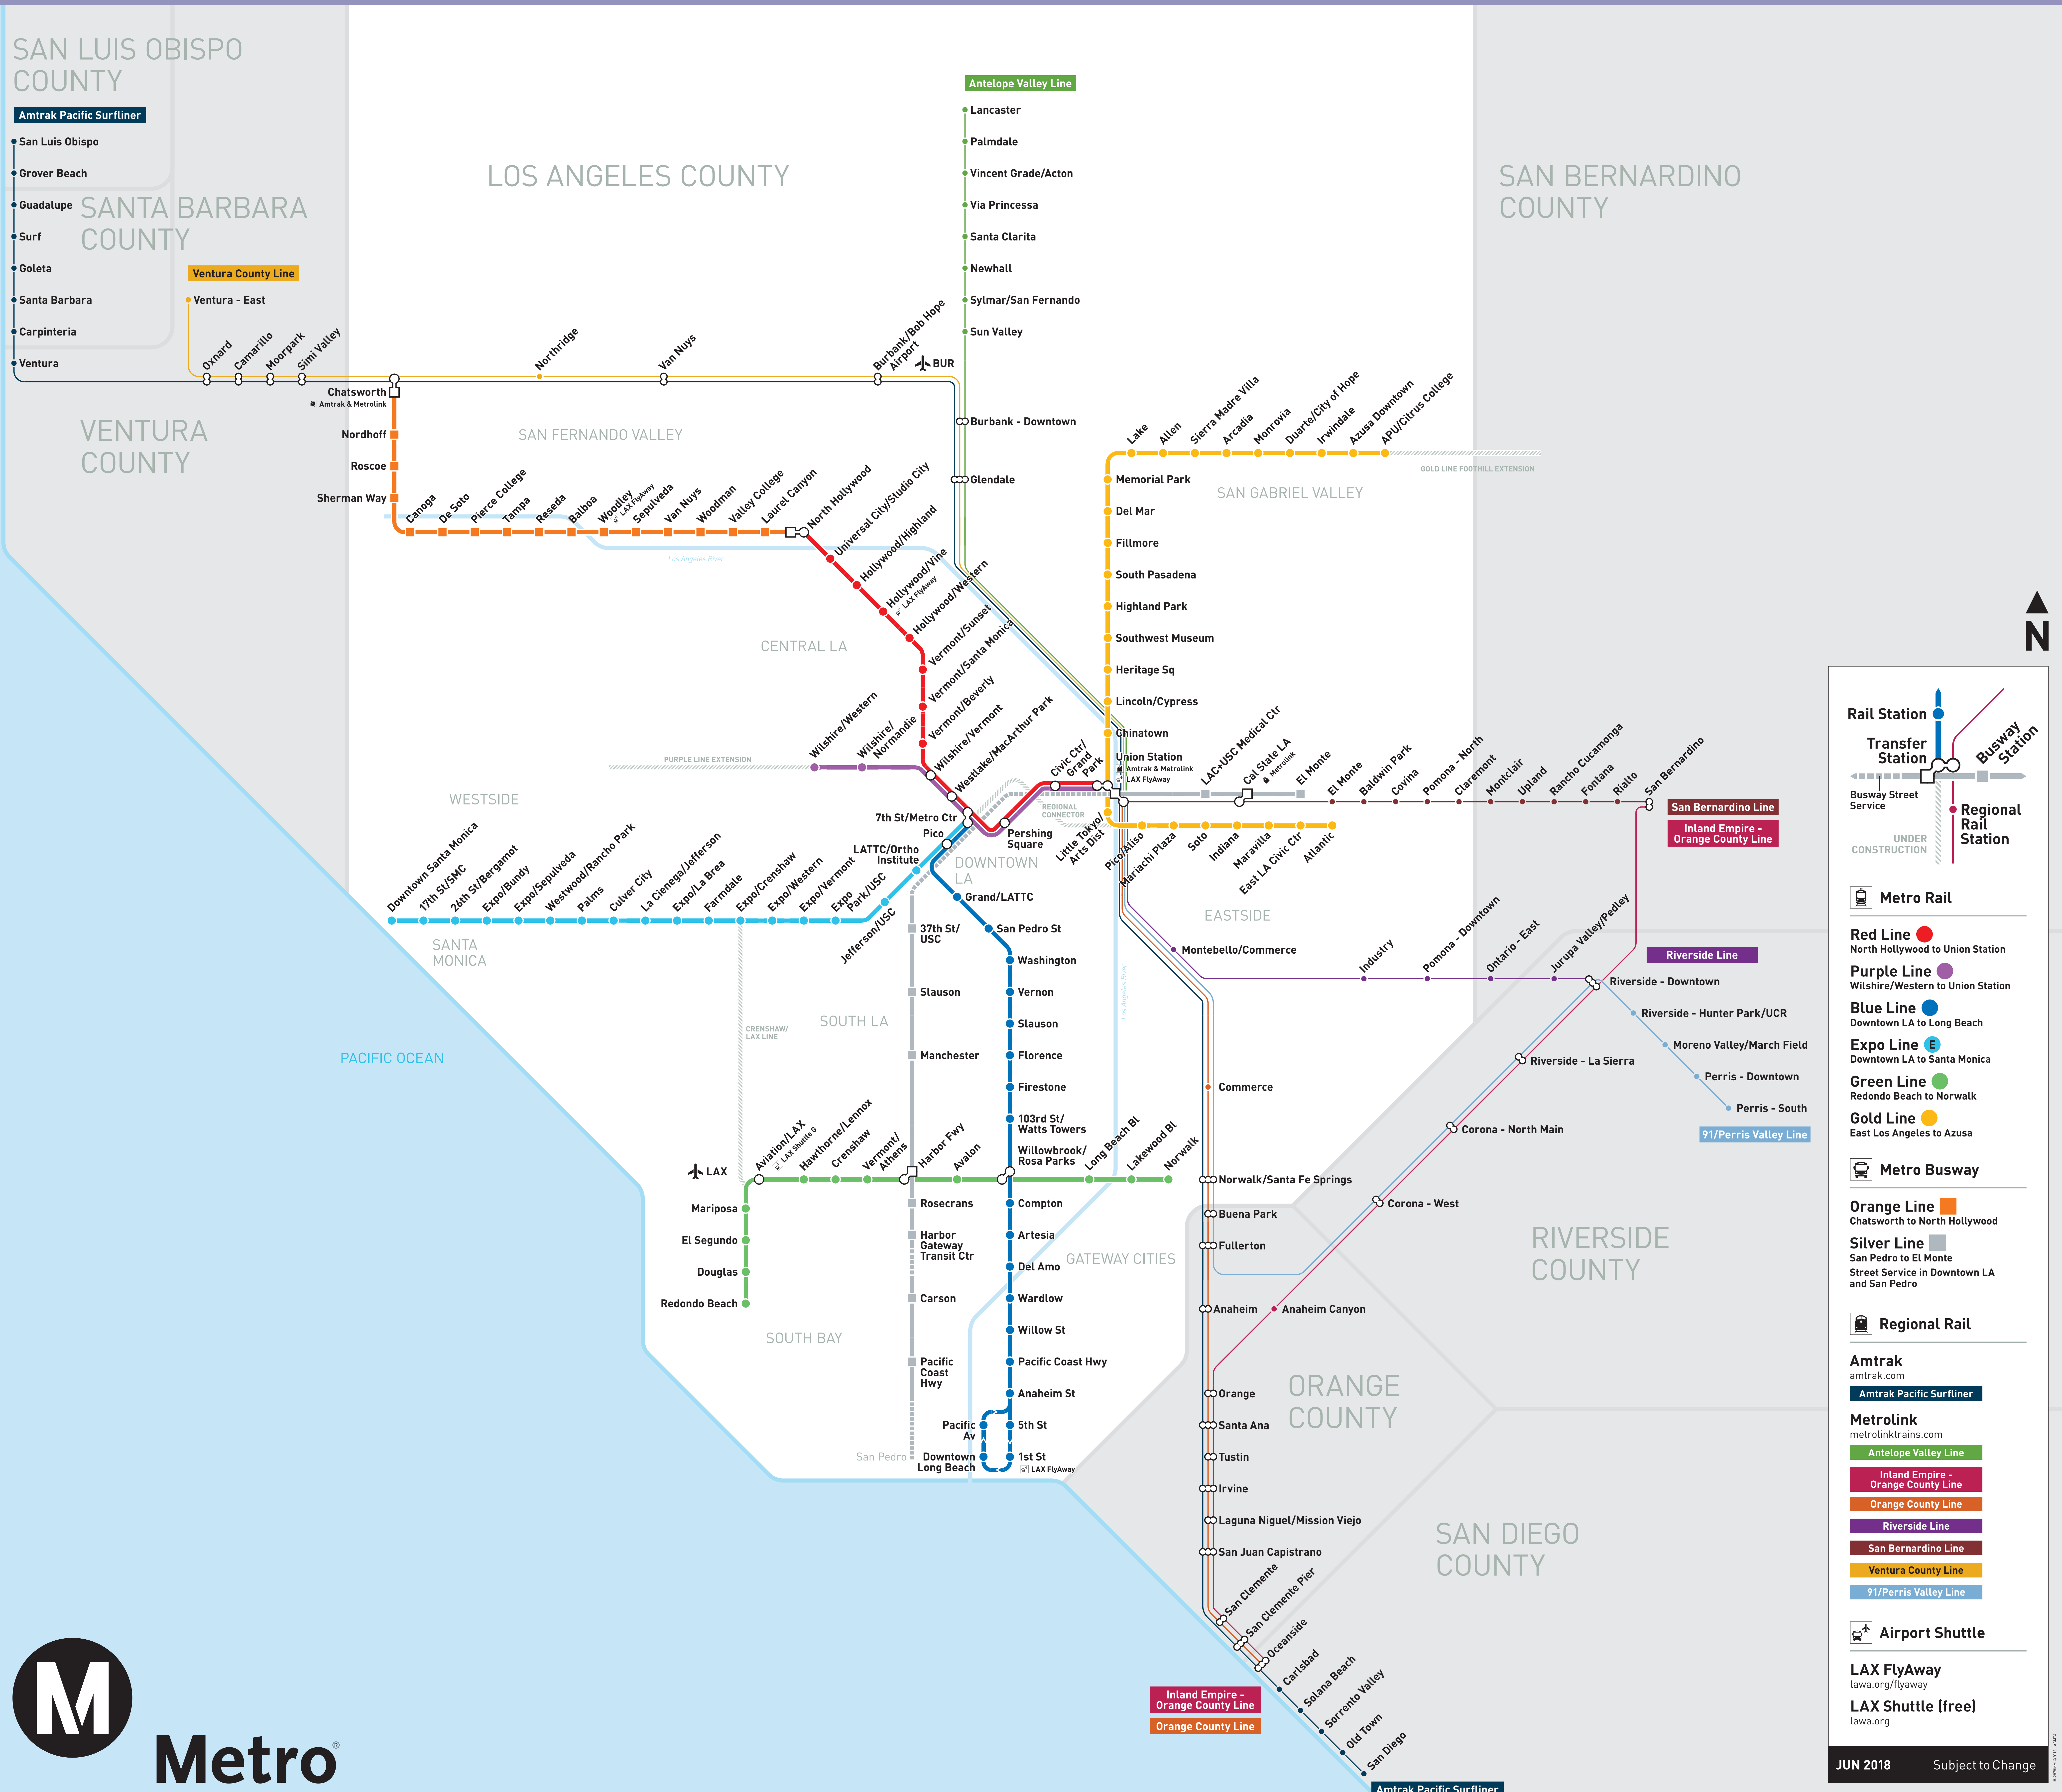

Metro & Regional Rail

metro.net
amtrak.com
metrolinktrains.com

Rail Station
Transfer Station
Busway Street Service
UNDER CONSTRUCTION
Regional Rail Station

Metro Rail

- Red Line** ● North Hollywood to Union Station
- Purple Line** ● Wilshire/Western to Union Station
- Blue Line** ● Downtown LA to Long Beach
- Expo Line** ● Downtown LA to Santa Monica
- Green Line** ● Redondo Beach to Norwalk
- Gold Line** ● East Los Angeles to Azusa

Metro Busway

- Orange Line** ■ Chatsworth to North Hollywood
- Silver Line** ■ San Pedro to El Monte
- Street Service in Downtown LA and San Pedro

Regional Rail

- Amtrak**
amtrak.com
Amtrak Pacific Surfliner
- Metrolink**
metrolinktrains.com
Antelope Valley Line
Inland Empire - Orange County Line
Orange County Line
Riverside Line
San Bernardino Line
Ventura County Line
91/Perris Valley Line
- Airport Shuttle**
- LAX FlyAway**
lawa.org/flyaway
- LAX Shuttle (free)**
lawa.org