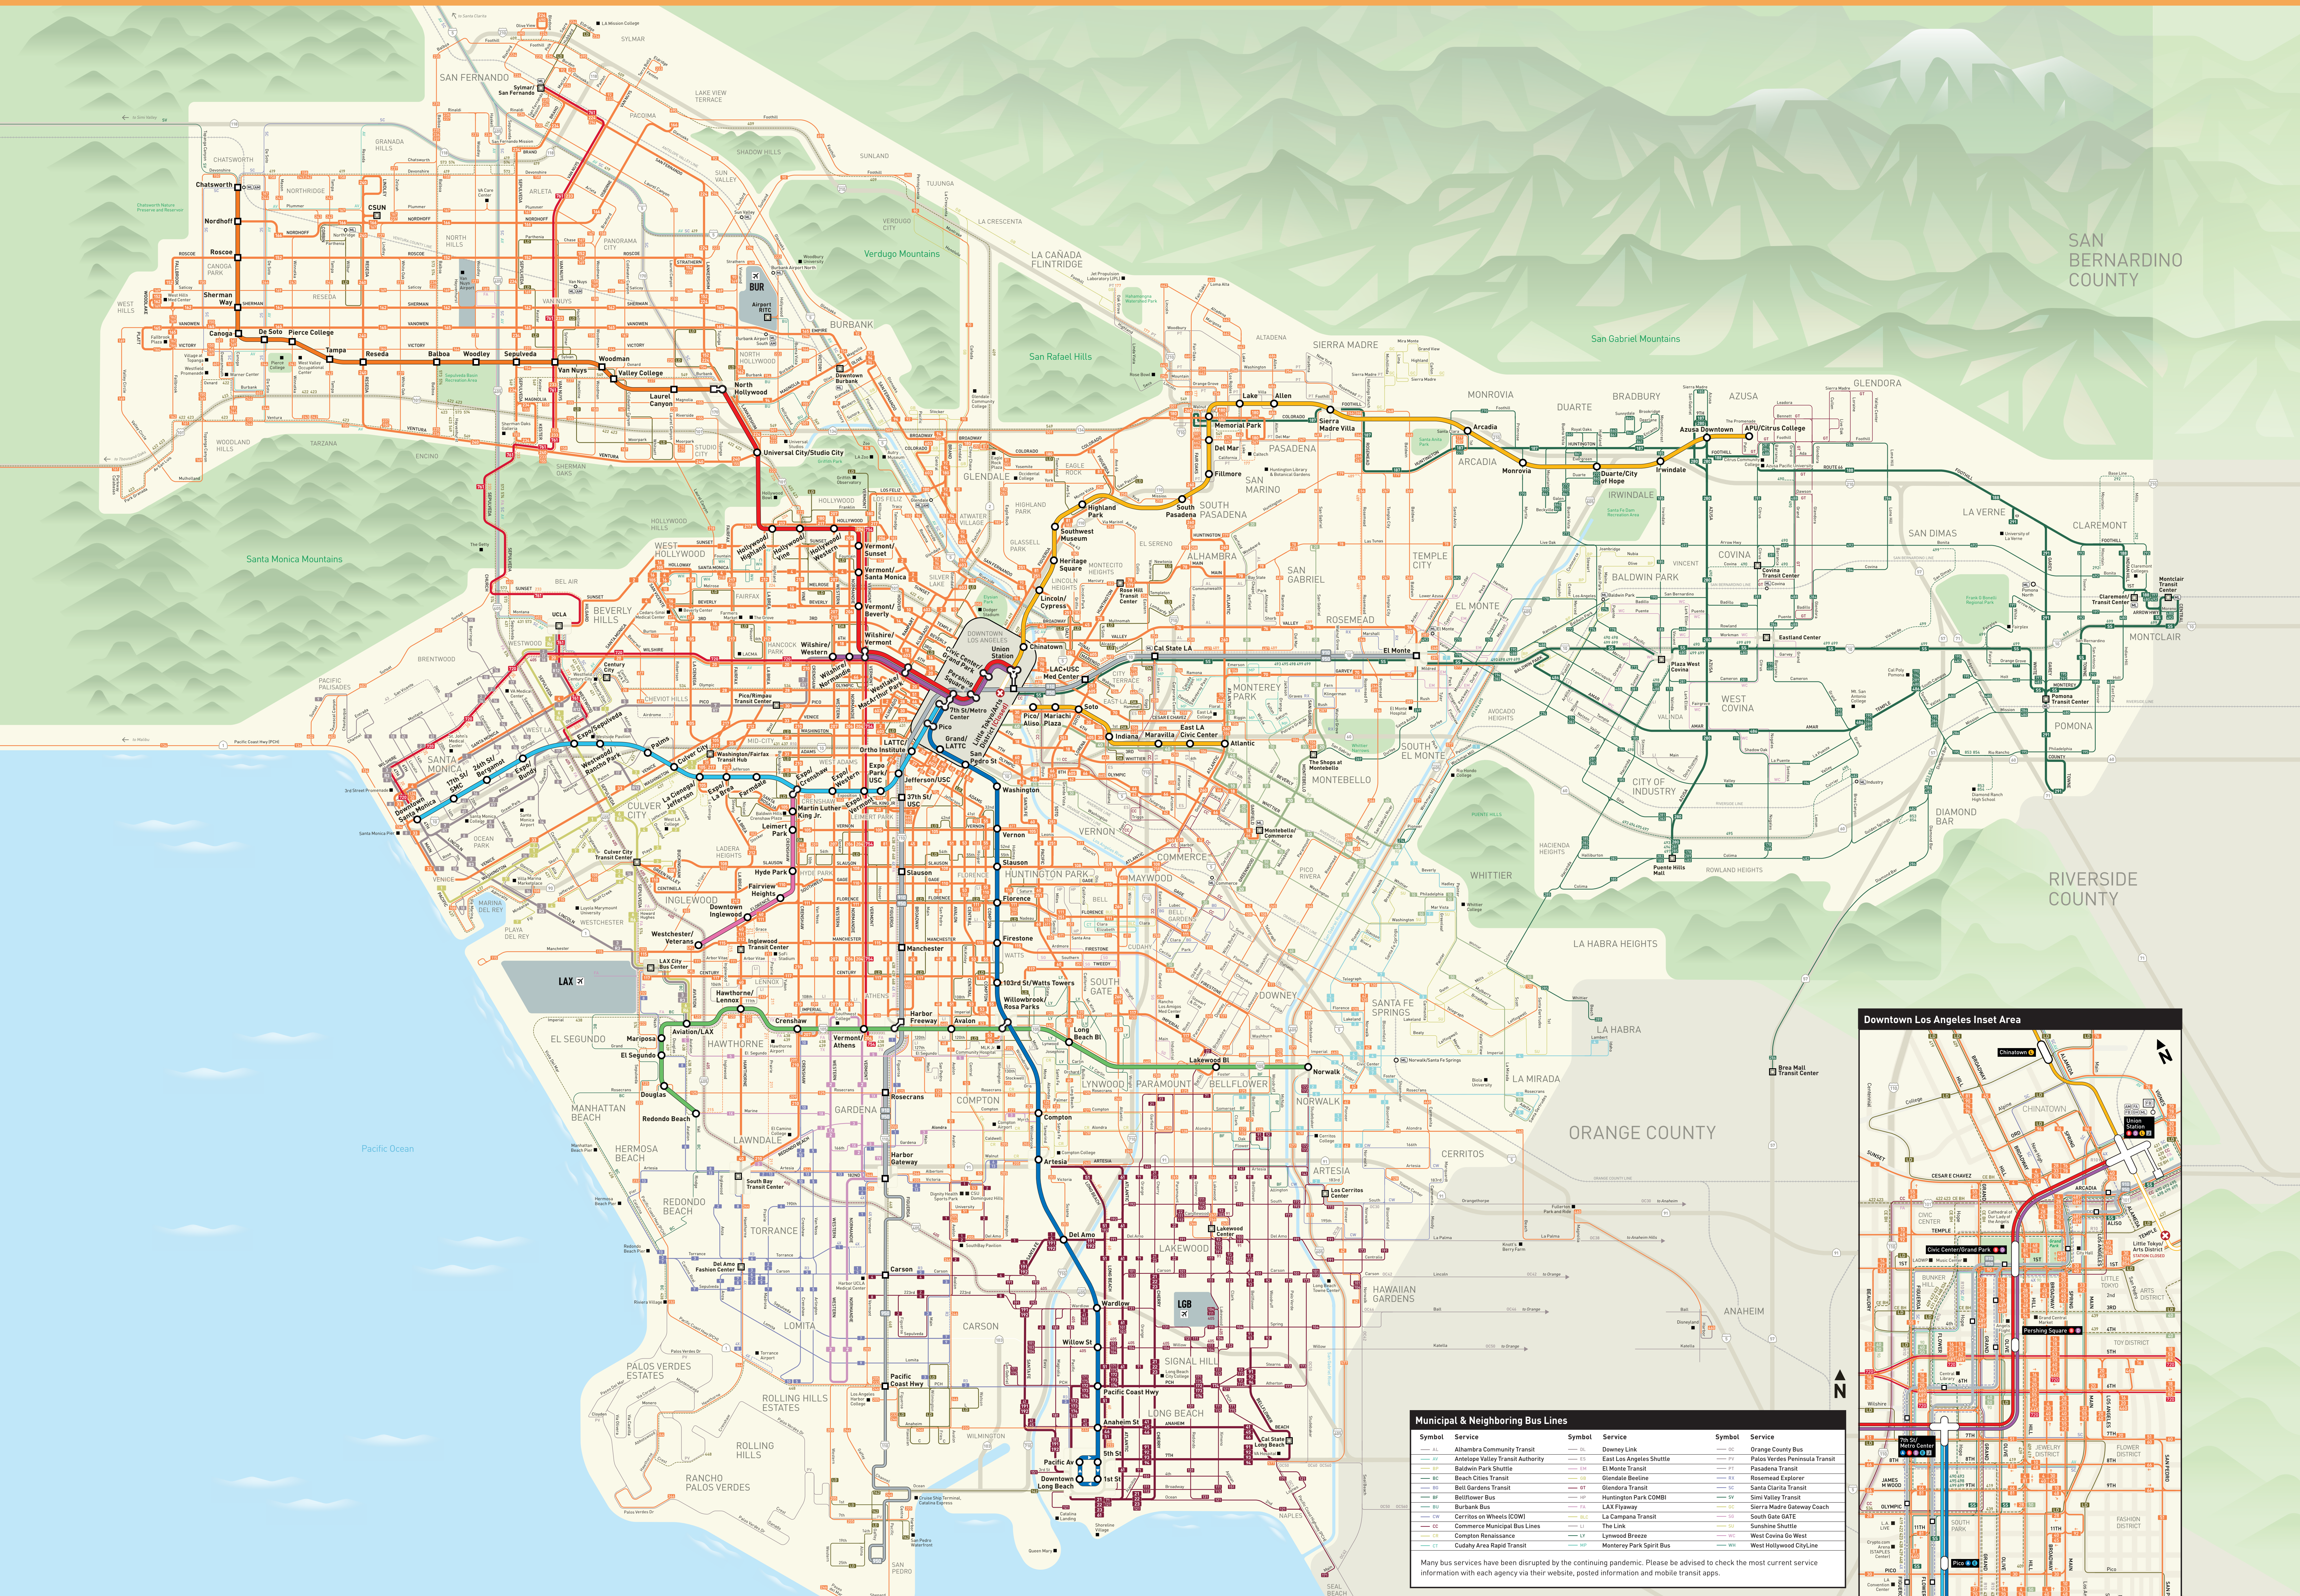

Bus and Rail System

Metro Lines & Stations

- Metro Rail Line & Station
- Metro Busway & Station
- Not in Service

Major Bus Lines

- Metro Bus
- Culver CityBus
- GTTrans
- LADOT DASH
- Long Beach Transit
- Norwalk Transit
- Big Blue Bus
- Foothill Transit
- LADOT Computer Express
- Montebello Bus Lines
- Torrance Transit

Transfers

- Transfer Point
- Multiple Lines
- Amtrak & Station
- MetroLink & Station
- FlyAway & FixBus
- Greyhound
- Major Airport
- Point of Interest
- DTLA Inset Area

DEC 2022 Subject to Change

Information subject to change. For the latest updates, trip planning, timetables, real-time arrival information and line maps, visit metro.net.

323.466.3876

x2 Español (Spanish) x5 Tiếng Việt (Vietnamese)
x3 中文 (Chinese) x6 日本語 (Japanese)
x4 한국어 (Korean) x7 русский (Russian)
x8 Gaejeon (Armenian)