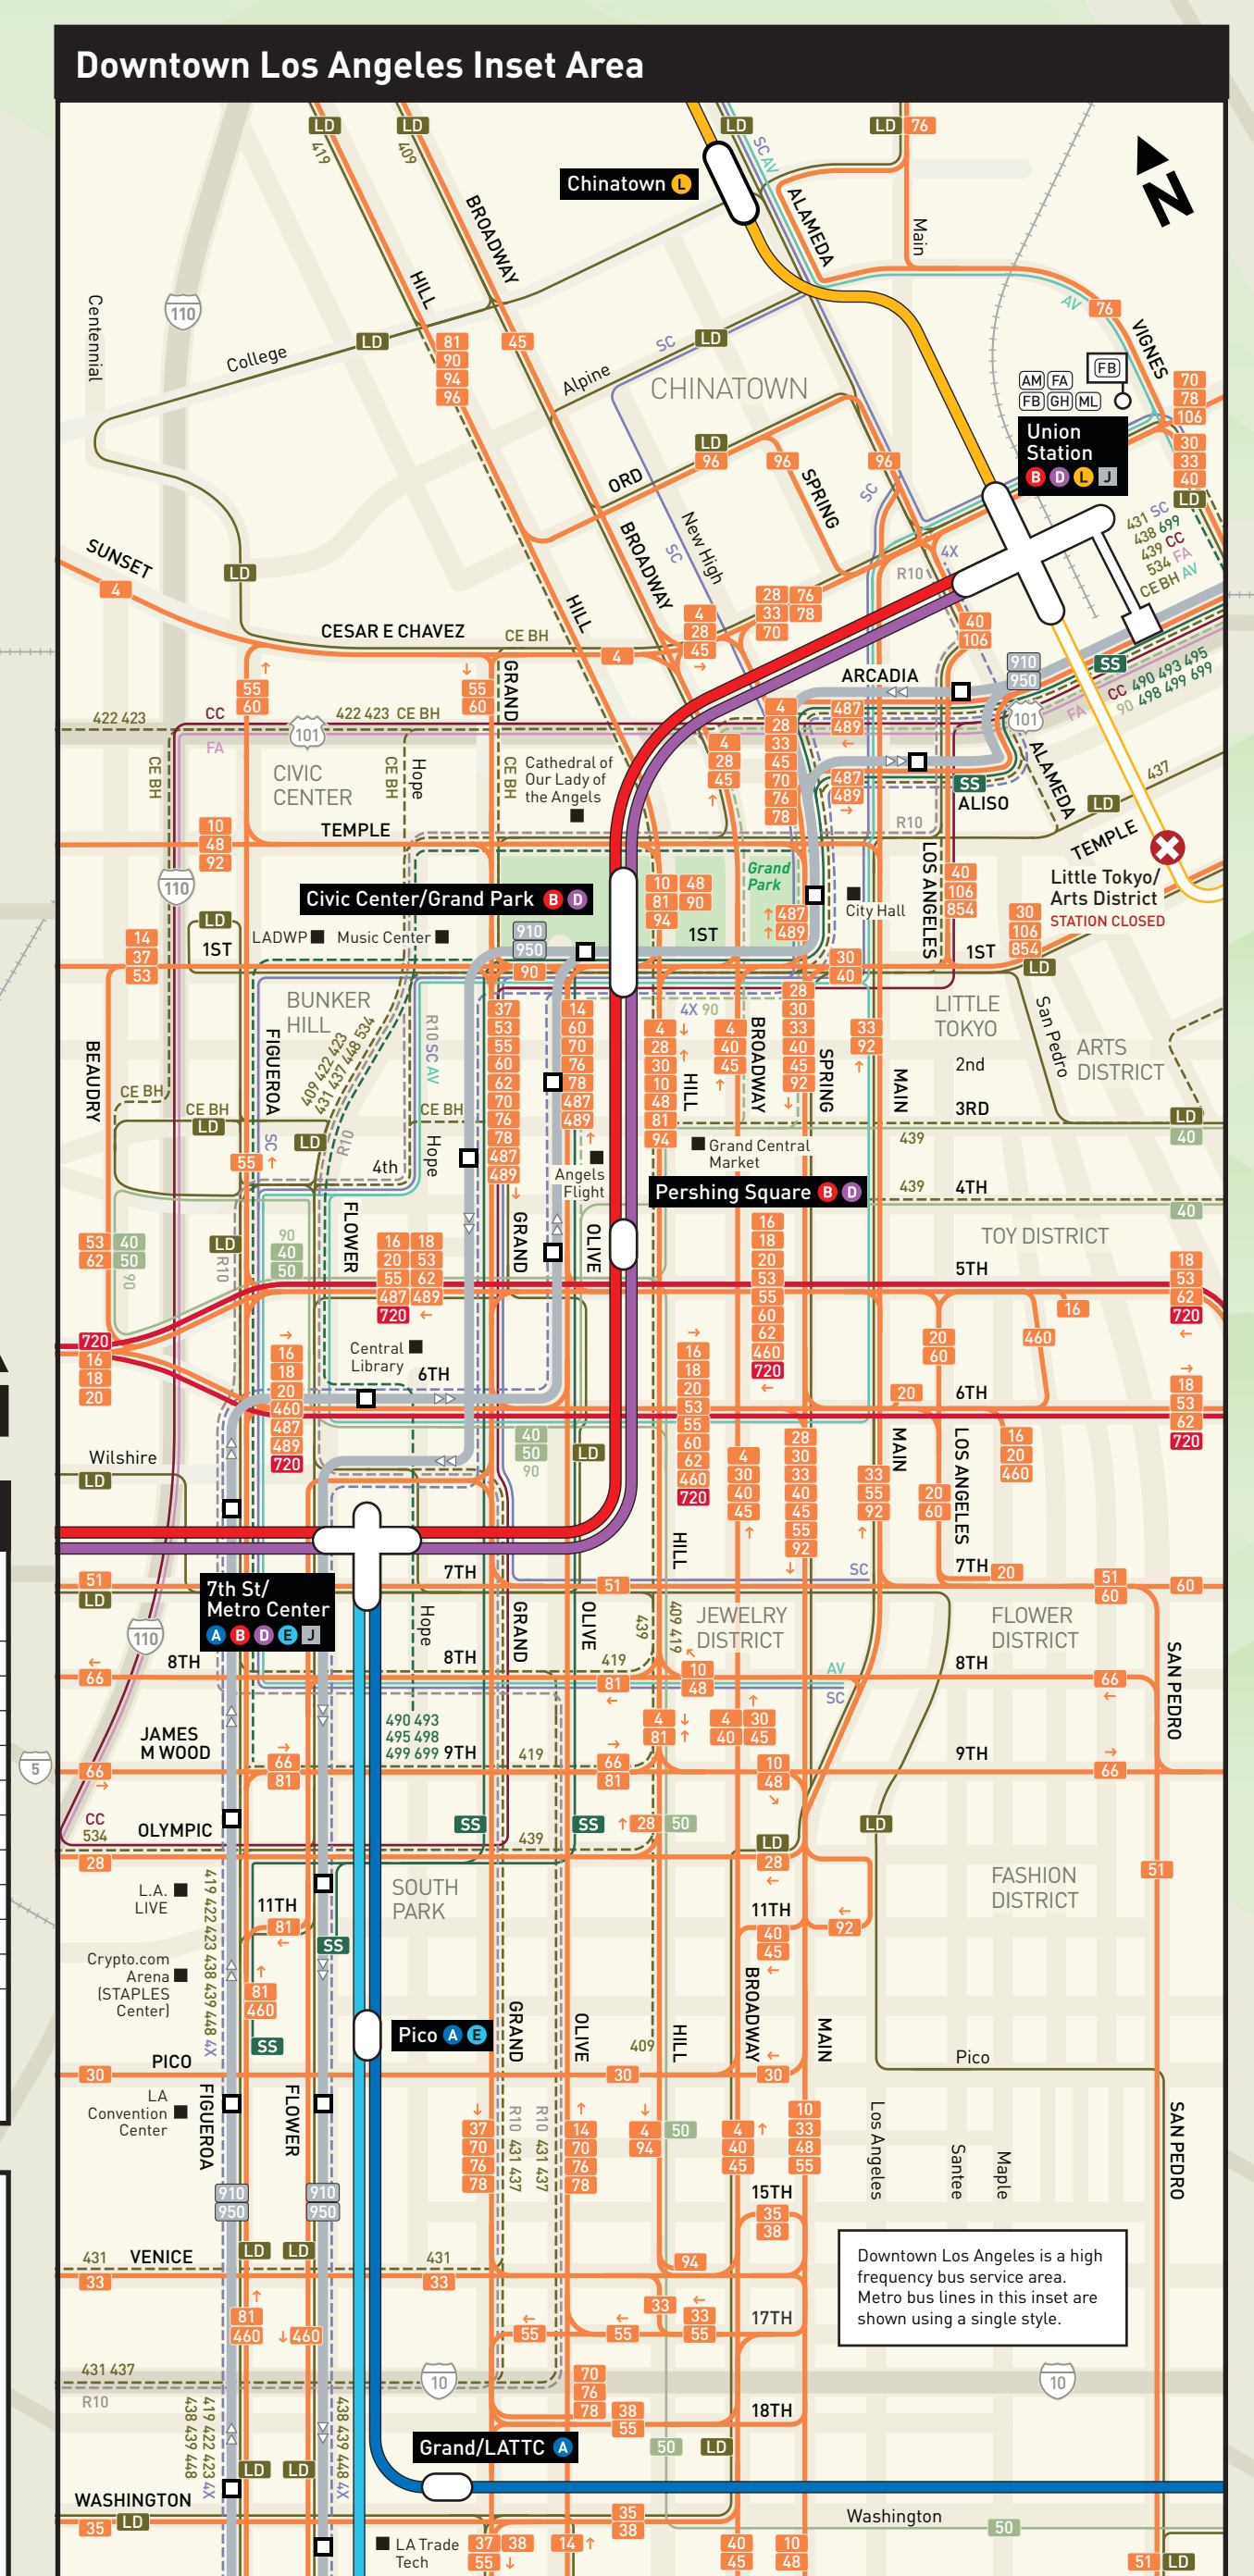

Bus and Rail System

Metro Lines & Stations

- Metro Rail Line & Station
- Metro Busway & Station
- Not in Service

Major Bus Lines

- Metro Bus
- Culver CityBus
- GTTrans
- LADOT DASH
- Long Beach Transit
- Norwalk Transit
- Big Blue Bus
- Foothill Transit
- LADOT Computer Express
- Montebello Bus Lines
- Torrance Transit

Transfers

- Transfer Point
- Multiple Lines
- Amtrak & Station
- MetroLink & Station
- FlyAway & FixBus
- Greyhound
- Major Airport
- Point of Interest
- DTLA Inset Area

DEC 2022 Subject to Change

Information subject to change. For the latest updates, trip planning, timetables, real-time arrival information and line maps, visit metro.net.

323.466.3876

x2 Español (Spanish) x5 Tiếng Việt (Vietnamese)
x3 中文 (Chinese) x6 日本語 (Japanese)
x4 한국어 (Korean) x7 русский (Russian)
x8 Gaejeon (Armenian)