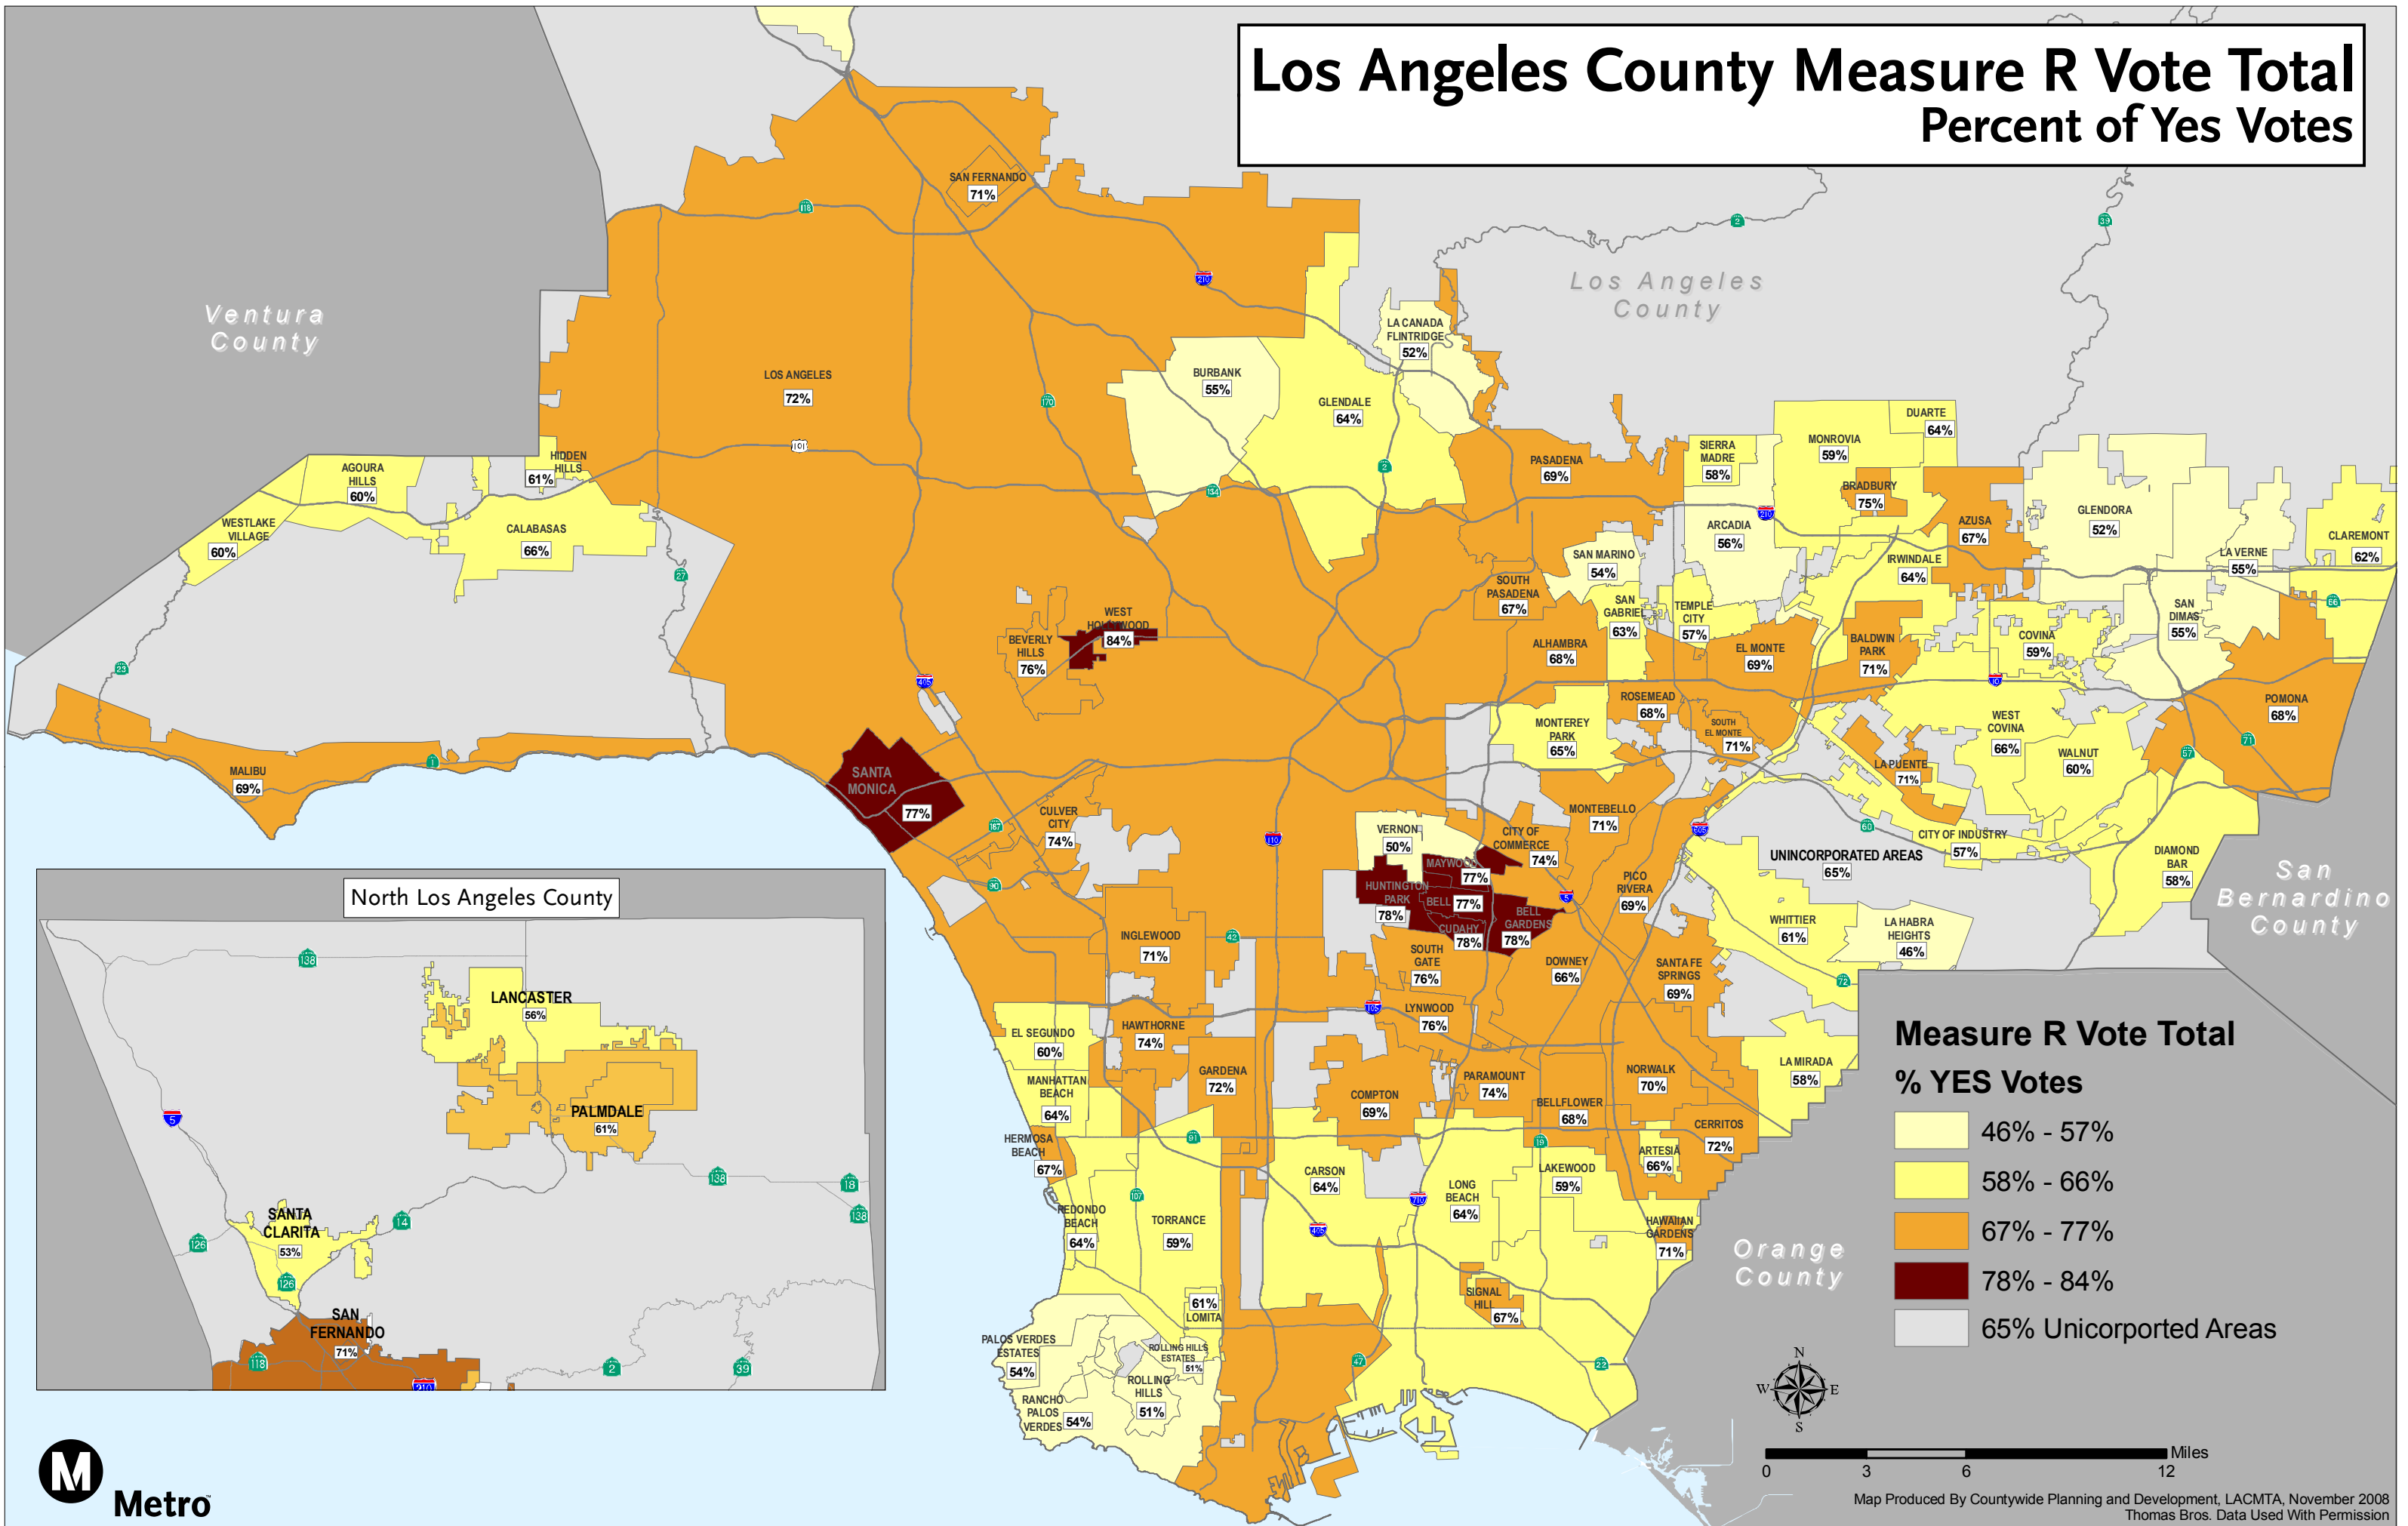

# Los Angeles County Measure R Vote Total Percent of Yes Votes

Map Produced By Countywide Planning and Development, LACMTA, November 2008  
Thomas Bros. Data Used With Permission