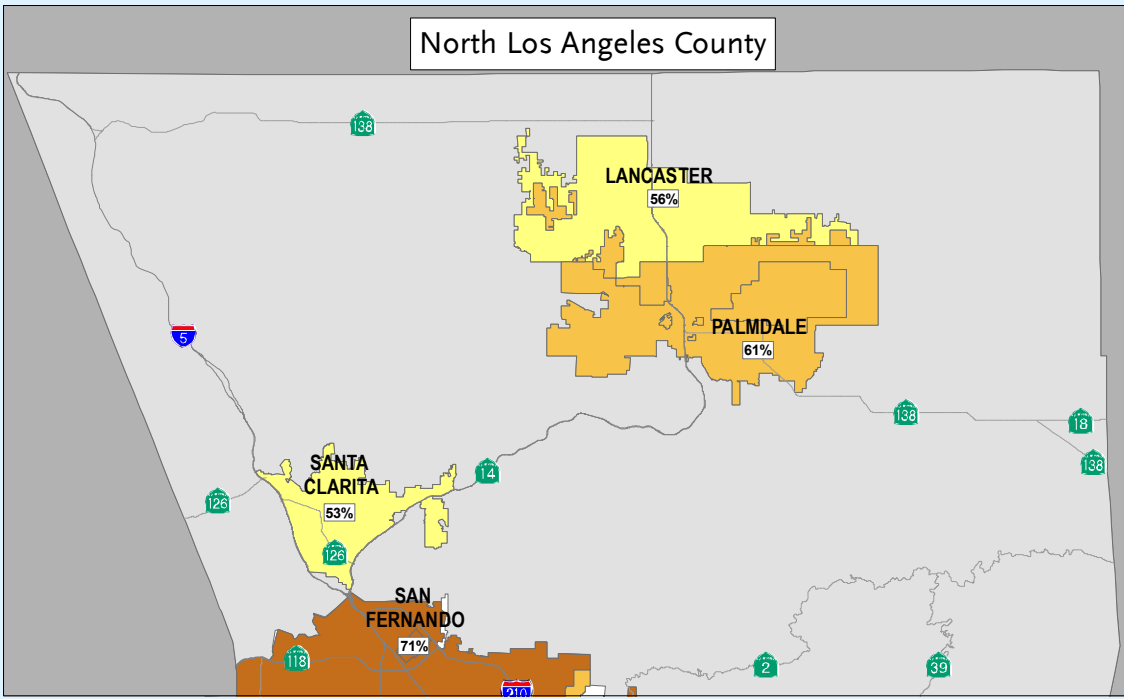

# Los Angeles County Measure R Vote Total Percent of Yes Votes

Map Produced By Countywide Planning and Development, LACMTA, November 2008  
Thomas Bros. Data Used With Permission