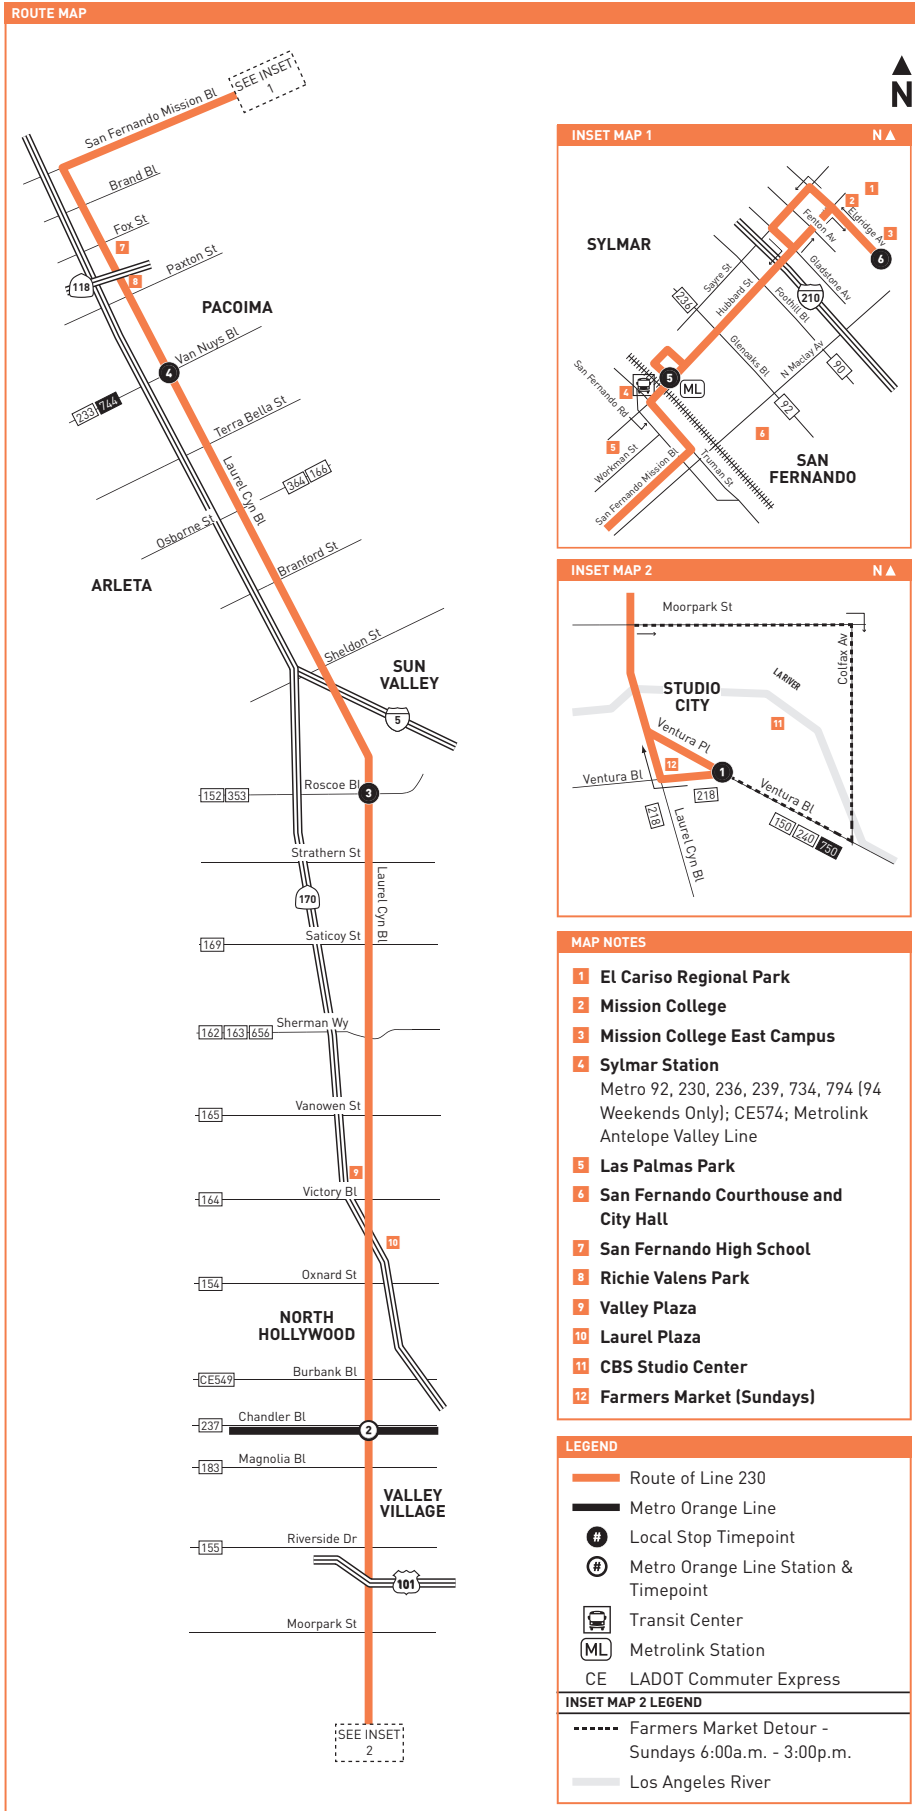

LOS ANGELES COUNTY METROPOLITAN TRANSPORTATION AUTHORITY LINE 230