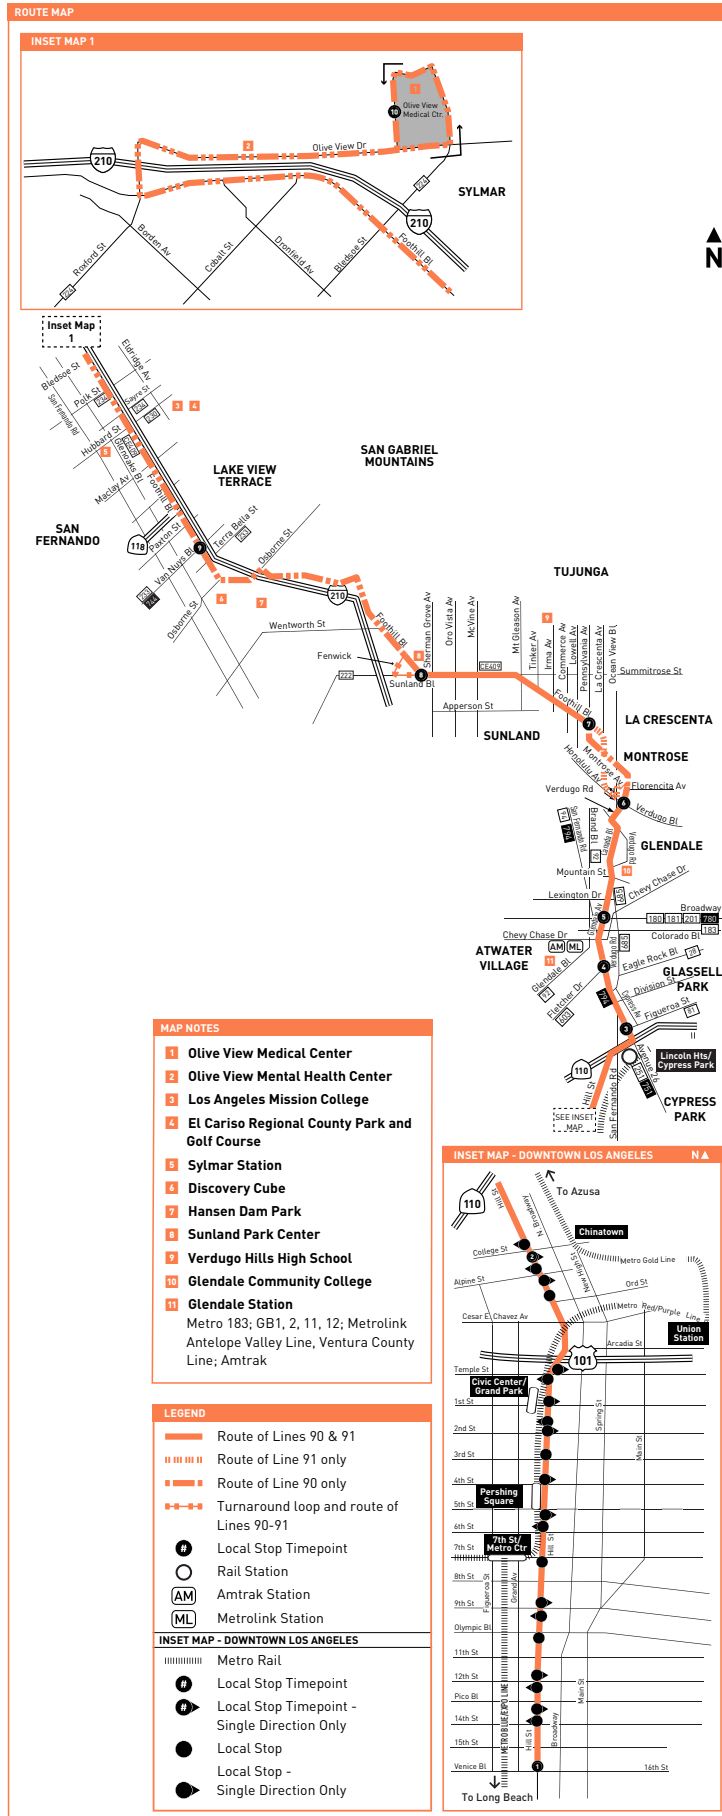

LOS ANGELES COUNTY METROPOLITAN TRANSPORTATION AUTHORITY

DIVISION 15
SUMMARY
MAPS

EFFECTIVE: 06-23-19

LOS ANGELES COUNTY METROPOLITAN TRANSPORTATION AUTHORITY LINE 90-91

THIS SIDE INTENTIONALLY BLANK

LOS ANGELES COUNTY METROPOLITAN TRANSPORTATION AUTHORITY LINE 92

LINE 154

ROUTE MAP

SEE INSET
1

INSET MAP

Burbank Station
 Metro 92, 96, 154, 155, 164, 165;
 SC794; BB Media District,
 Airport; Antelope Valley &
 Ventura County Metrolink Lines;
 Megabus.
 Transfer in Downtown
 Burbank to Metro 94,
 183, 794

LEGEND

- Route of Line 154
- Route of Orange Line
- Metro Red Line
- Los Angeles River
- Local Stop Timepoint
- Local Stop Timepoint Single Direction only
- Metro Red Line Station
- Metro Orange Line Station
- Transit Center
- Metrolink Station
- AV Antelope Valley Transit Authority
- BB Burbank Bus
- CE Commuter Express
- SC Santa Clarita Transit

MAP NOTES	
1	Westfield Fashion Square
2	Universal City/Studio City Station Metro 150, 155, 224, 240, 656 Owl, 750; Universal Studios Shuttle
3	Universal City Walk
4	Warner Bros. Studios
5	The Burbank Studios
6	Providence St. Joseph Medical Center
7	Disney Studios
8	Burbank Town Center
9	Burbank Downtown Station Metro 92, 96, 154, 155, 164, 165; SC794; BB Media District, Airport/Empire; Megabus; Metrolink Antelope Valley Line, Ventura County Line. Transfers in Downtown Burbank to Metro 94, 183 & 794; CE419