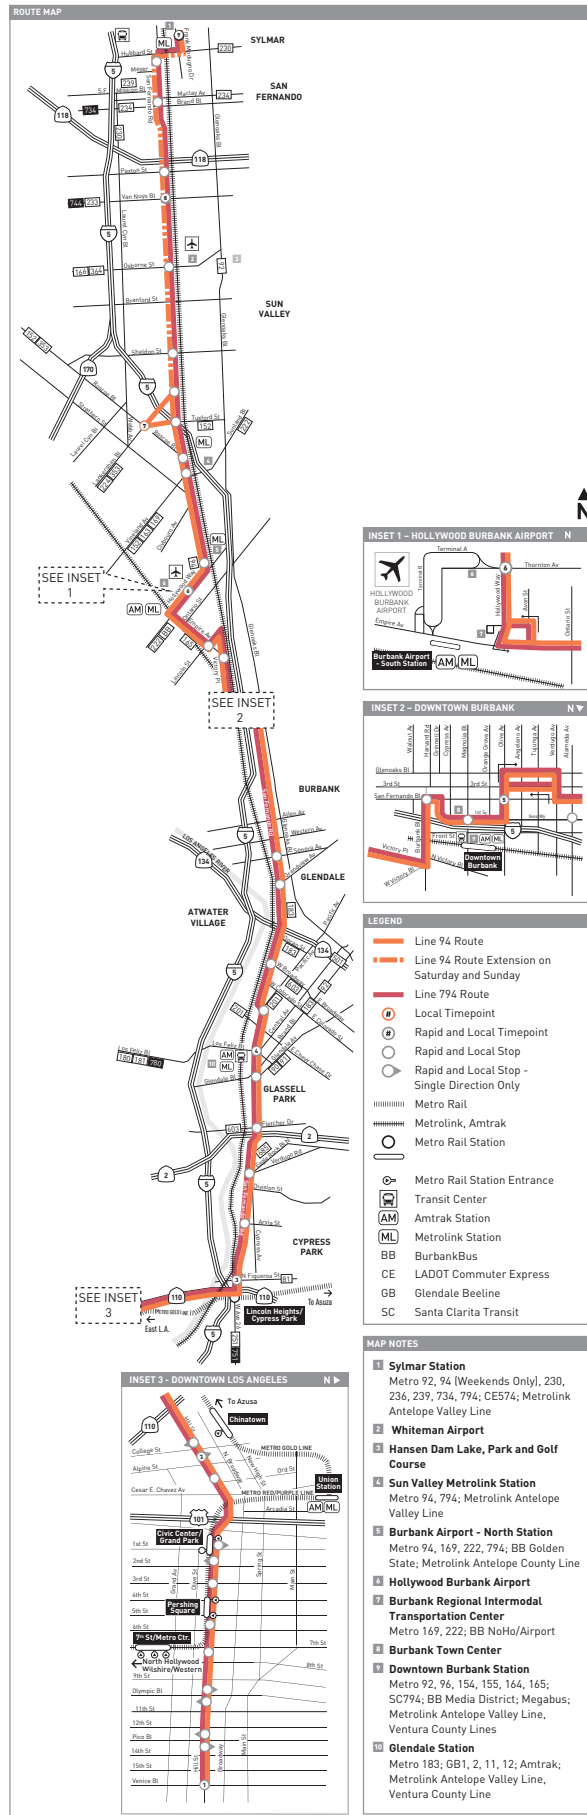

LOS ANGELES COUNTY METROPOLITAN TRANSPORTATION AUTHORITY

LINE 094 - 794