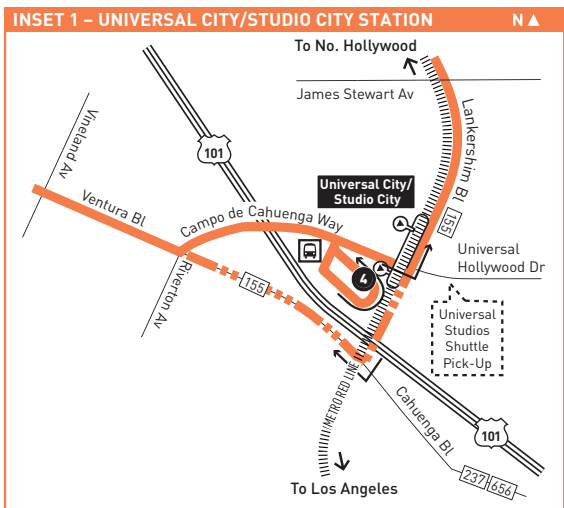

LOS ANGELES COUNTY METROPOLITAN TRANSPORTATION AUTHORITY LINE 155

ROUTE MAP OF LINE 155

LEGEND	
	Route of Line 155
	Westbound Only
	Metro Red Line
	Local Stop Timepoint
	Local Stop Timepoint - Single Direction Only
	Metro Red Line Station
	Metrolink Station
	Transit Center
BB	Burbank Bus
CE	LADOT Commuter Express
SC	Santa Clarita Transit

MAP NOTES	
1	Westfield Fashion Square
2	Universal City/Studio City Station Metro 150, 155, 224, 240, 656 Owl, 750; Universal Studios Shuttle
3	Universal City Walk
4	Warner Bros. Studios
5	The Burbank Studios
6	Providence St. Joseph Medical Center
7	Disney Studios
8	Burbank Town Center
9	Burbank Downtown Station Metro 92, 96, 154, 155, 164, 165; SC794; BB Media District, Airport/Empire; Megabus; Metrolink Antelope Valley Line, Ventura County Line. Transfers in Downtown Burbank to Metro 94, 183 & 794; CE419