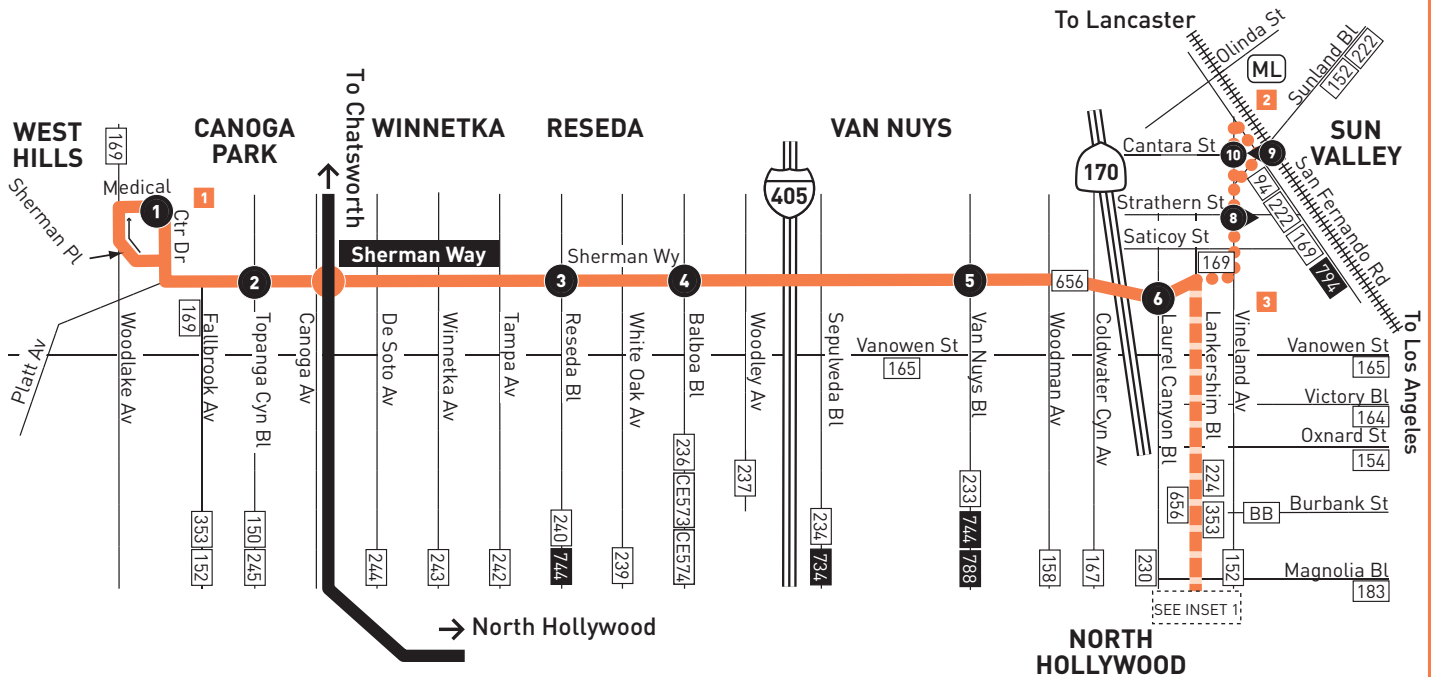

MAP NOTES

- 1 Sepulveda Dam Recreation Area**
- 2 Encino Park & Ride**
- 3 Sepulveda Dam**
- 4 Van Nuys Orange Line Station**
 Metro 154, 233, 237, 744, 788; LDVAN
- 5 Los Angeles Valley College**
- 6 Laurel Plaza**
- 7 North Hollywood Red & Orange Line Stations**
 Metro 152, 154, 162, 183, 224, 237, 353, 501, 656 Owl, Orange Line; CE549; BB Media District, BB NoHo Airport; CE549; SC757
- 8 Burbank High School**
- 9 Burbank Station**

LOS ANGELES COUNTY METROPOLITAN TRANSPORTATION AUTHORITY LINE 155

ROUTE MAP OF LINE 155

LEGEND	
	Route of Line 155
	Westbound Only
	Metro Red Line
	Local Stop Timepoint
	Local Stop Timepoint - Single Direction Only
	Metro Red Line Station
	Metrolink Station
	Transit Center
BB	Burbank Bus
CE	LADOT Commuter Express
SC	Santa Clarita Transit

MAP NOTES	
1	Westfield Fashion Square
2	Universal City/Studio City Station Metro 150, 155, 224, 240, 656 Owl, 750; Universal Studios Shuttle
3	Universal City Walk
4	Warner Bros. Studios
5	The Burbank Studios
6	Providence St. Joseph Medical Center
7	Disney Studios
8	Burbank Town Center
9	Burbank Downtown Station Metro 92, 96, 154, 155, 164, 165; SC794; BB Media District, Airport/Empire; Megabus; Metrolink Antelope Valley Line, Ventura County Line. Transfers in Downtown Burbank to Metro 94, 183 & 794; CE419

LOS ANGELES COUNTY METROPOLITAN TRANSPORTATION AUTHORITY

LINE 163-162

ROUTE MAP

INSET MAP 1

LEGEND

- Route of Lines 163 and 162
- Route of Line 163 only
- - - - Route of Line 162 only
- Metro Red Line
- Metro Orange Line
- Metro Orange Line Station
- Metro Red Line Station
- # Local Stop Timepoint
- # Local Stop Timepoint - Single Direction Only
- T Transit Center
- ML Metrolink Station
- CE LADOT Commuter Express
- SC Santa Clarita Transit