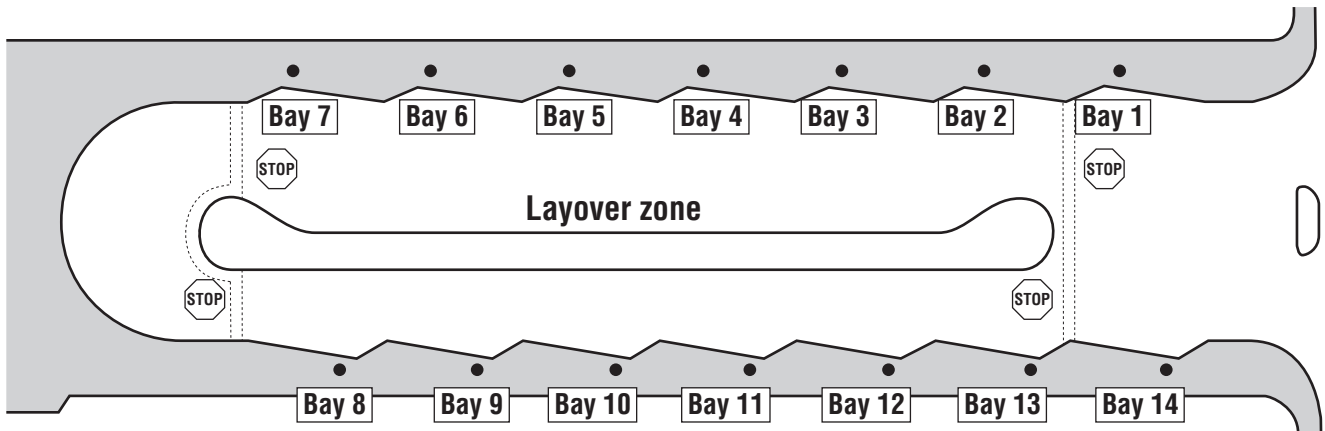

THIS SIDE INTENTIONALLY BLANK

Downtown Burbank Metrolink Station

Bus Bay Assignments			
Bay 1	Megabus	Bay 6	92
Bay 2	154	Bay 7	155
Bay 3	164, 165	Bay 8	96
Bay 4	164, 165	Bay 9	Burbank Bus
Bay 5	164, 165		

Effective June 27, 2017

Chatsworth Station

Map not to scale

North Hollywood Station

Inset map: Bus Plaza

Map not to scale

Legend

Bus stop zone

Bus Bay Assignments

Bay 1	Burbank Bus - Media Center	Bay 8	154
Bay 2	152-353	Bay 9	183 East
Bay 3	152-353	Bay 10	183 West
Bay 4	501	Bay 11	Layover
Bay 5	501	Bay 12	Layover - Line 162
Bay 6	Burbank Bus - Airport	Bay 13	Layover - Line 224
Bay 7	Discharge Only	Bay 14	Layover - SC Line 757