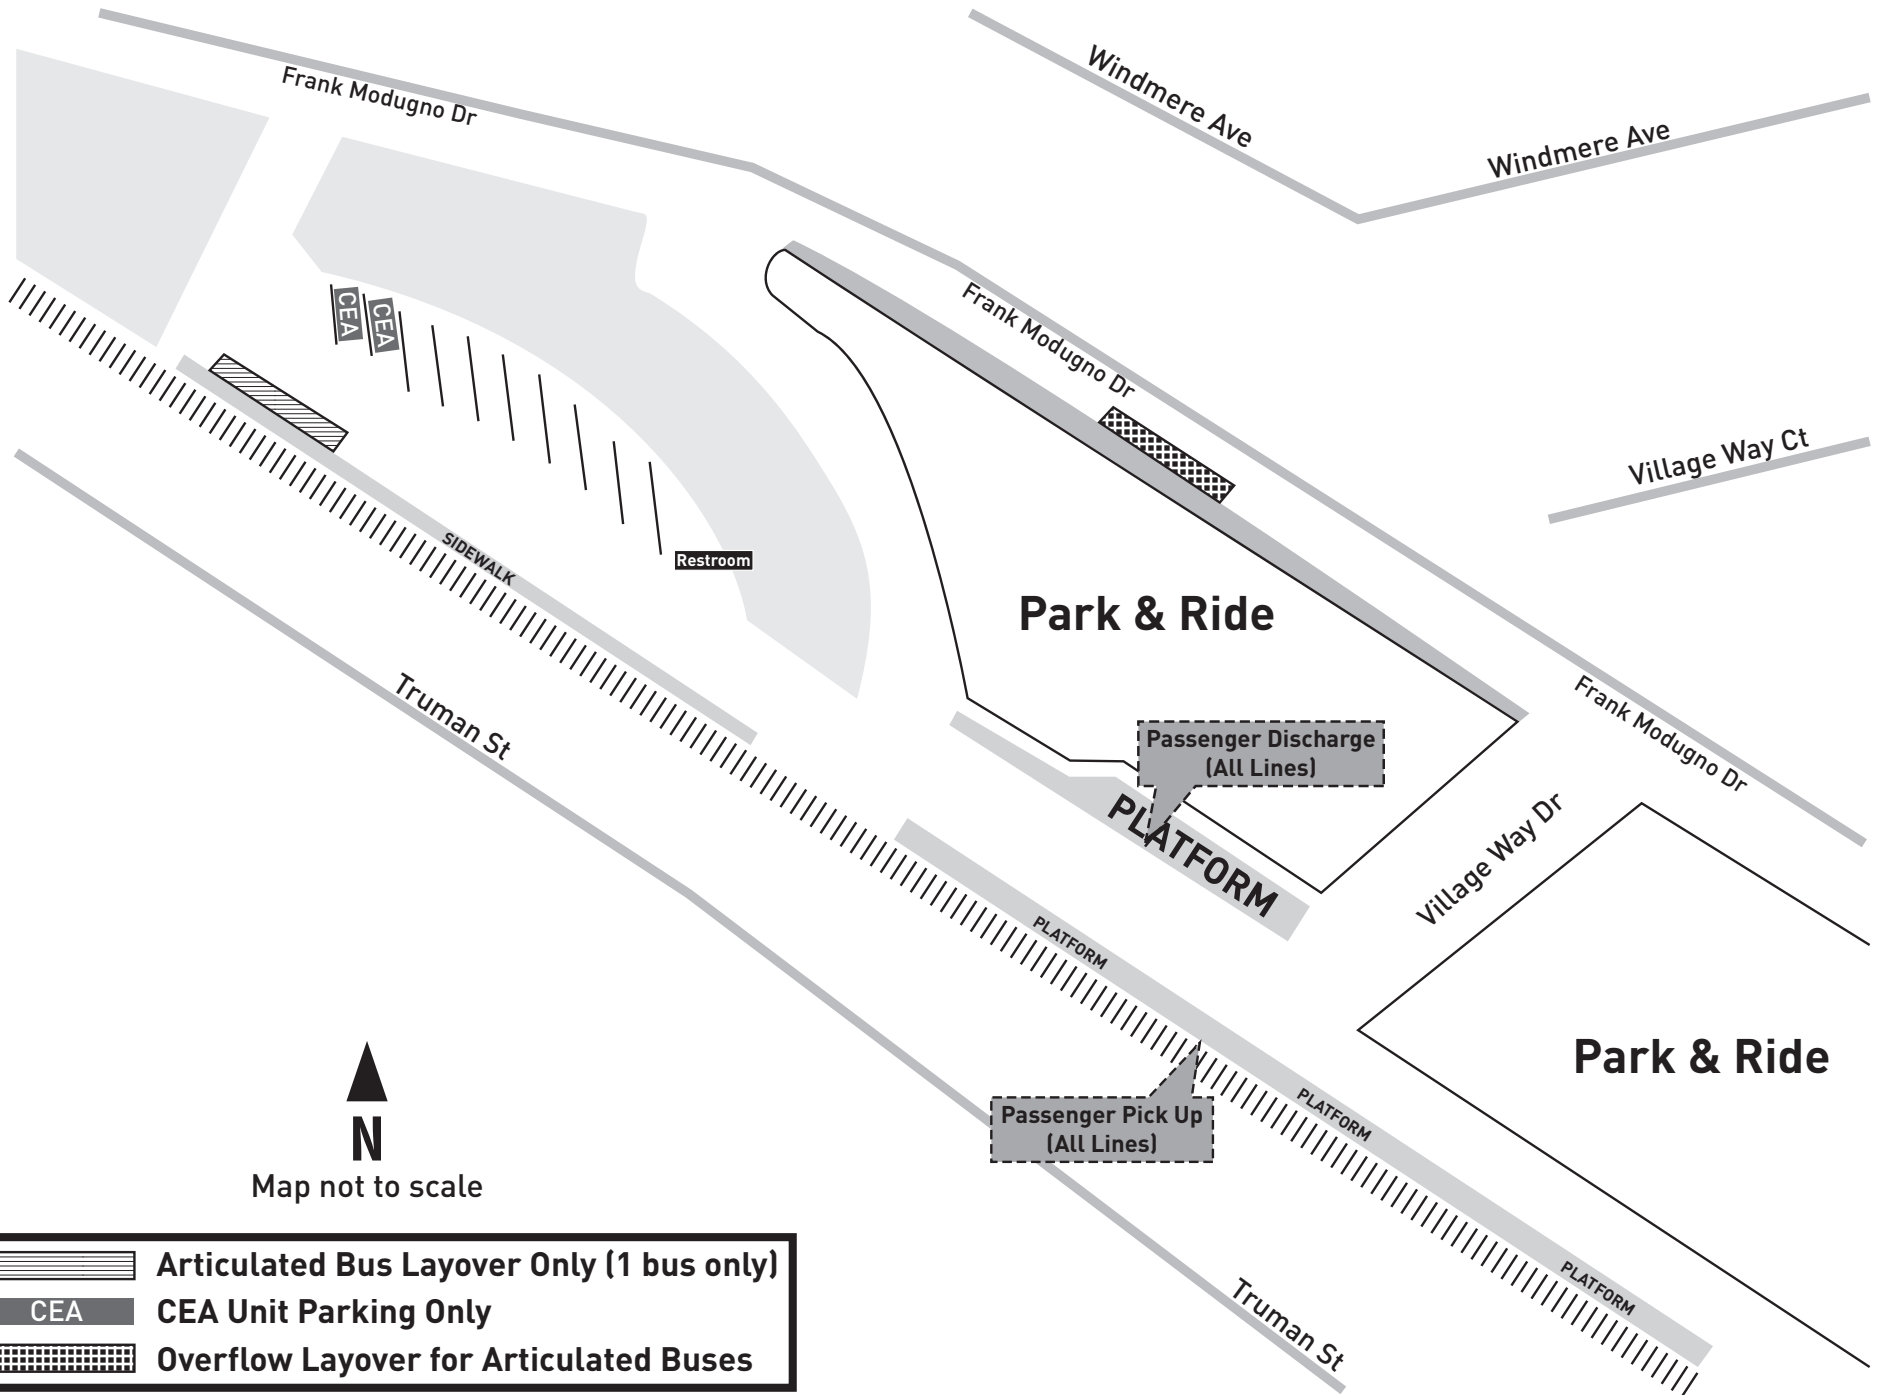

Sylmar/San Fernando Station

- Articulated Bus Layover Only (1 bus only)
- CEA CEA Unit Parking Only
- Overflow Layover for Articulated Buses