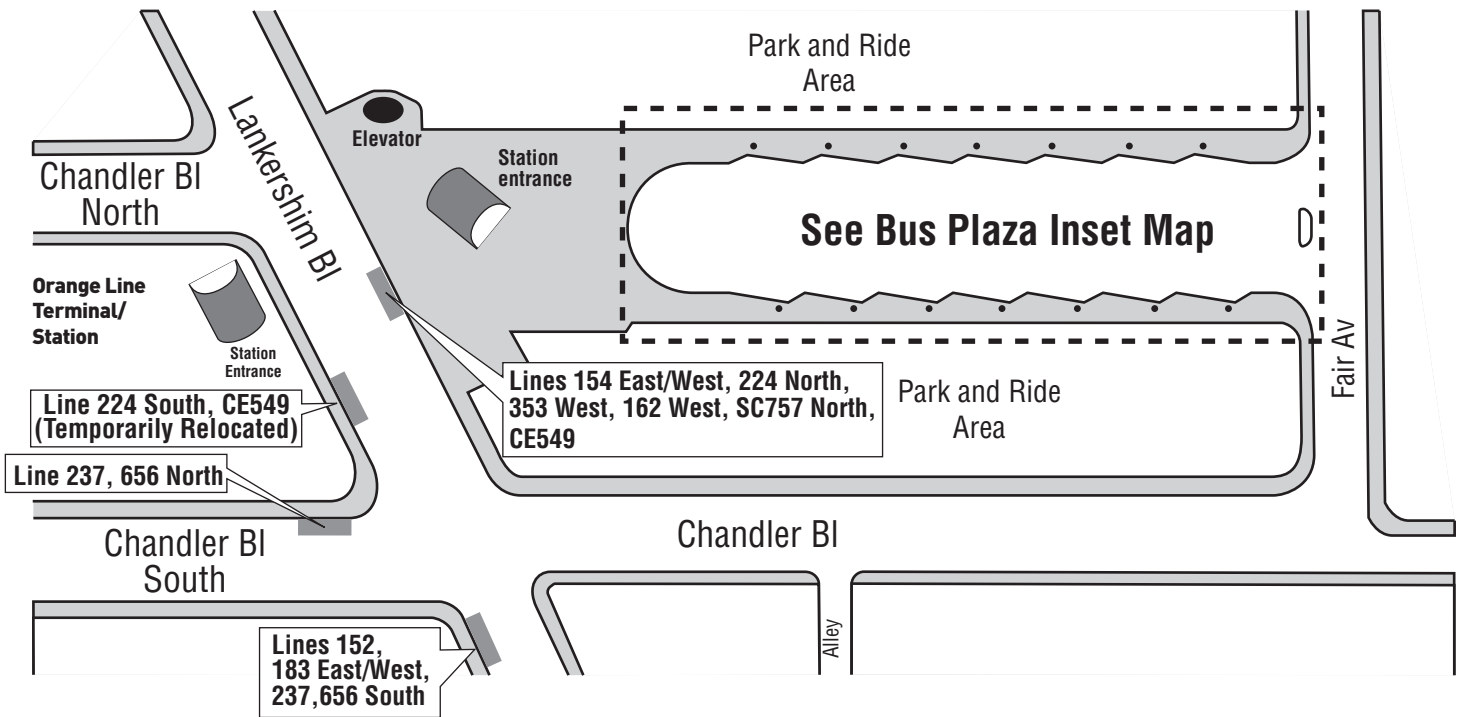

MAP NOTES

- 1 Panorama Mall**
- 2 Van Nuys Metrolink Station**
Metro 169, 233, 656 Owl, 744, 788; Metrolink Ventura County Line; Amtrak
- 3 Van Nuys Civic Center**
- 4 Van Nuys Orange Line Station**
Metro 154, 233, 237, 744, 788; LDVAN
- 5 Sepulveda Orange Line Station**
Metro 234, 734, 788
- 6 UCLA**
- 7 Federal Building**
- 8 Sepulveda Expo Line Station**
Metro 234 (Late night, early mornings, weekends), 734, 788; BBB 7, Rapid 7; Culver City 6; R6

THIS SIDE INTENTIONALLY BLANK

Downtown Burbank Metrolink Station

Bus Bay Assignments			
Bay 1	Megabus	Bay 6	92
Bay 2	154	Bay 7	155
Bay 3	164, 165	Bay 8	96
Bay 4	164, 165	Bay 9	Burbank Bus
Bay 5	164, 165		

Effective June 27, 2017

Chatsworth Station

Map not to scale

North Hollywood Station

Inset map: Bus Plaza

Map not to scale

Legend

Bus stop zone