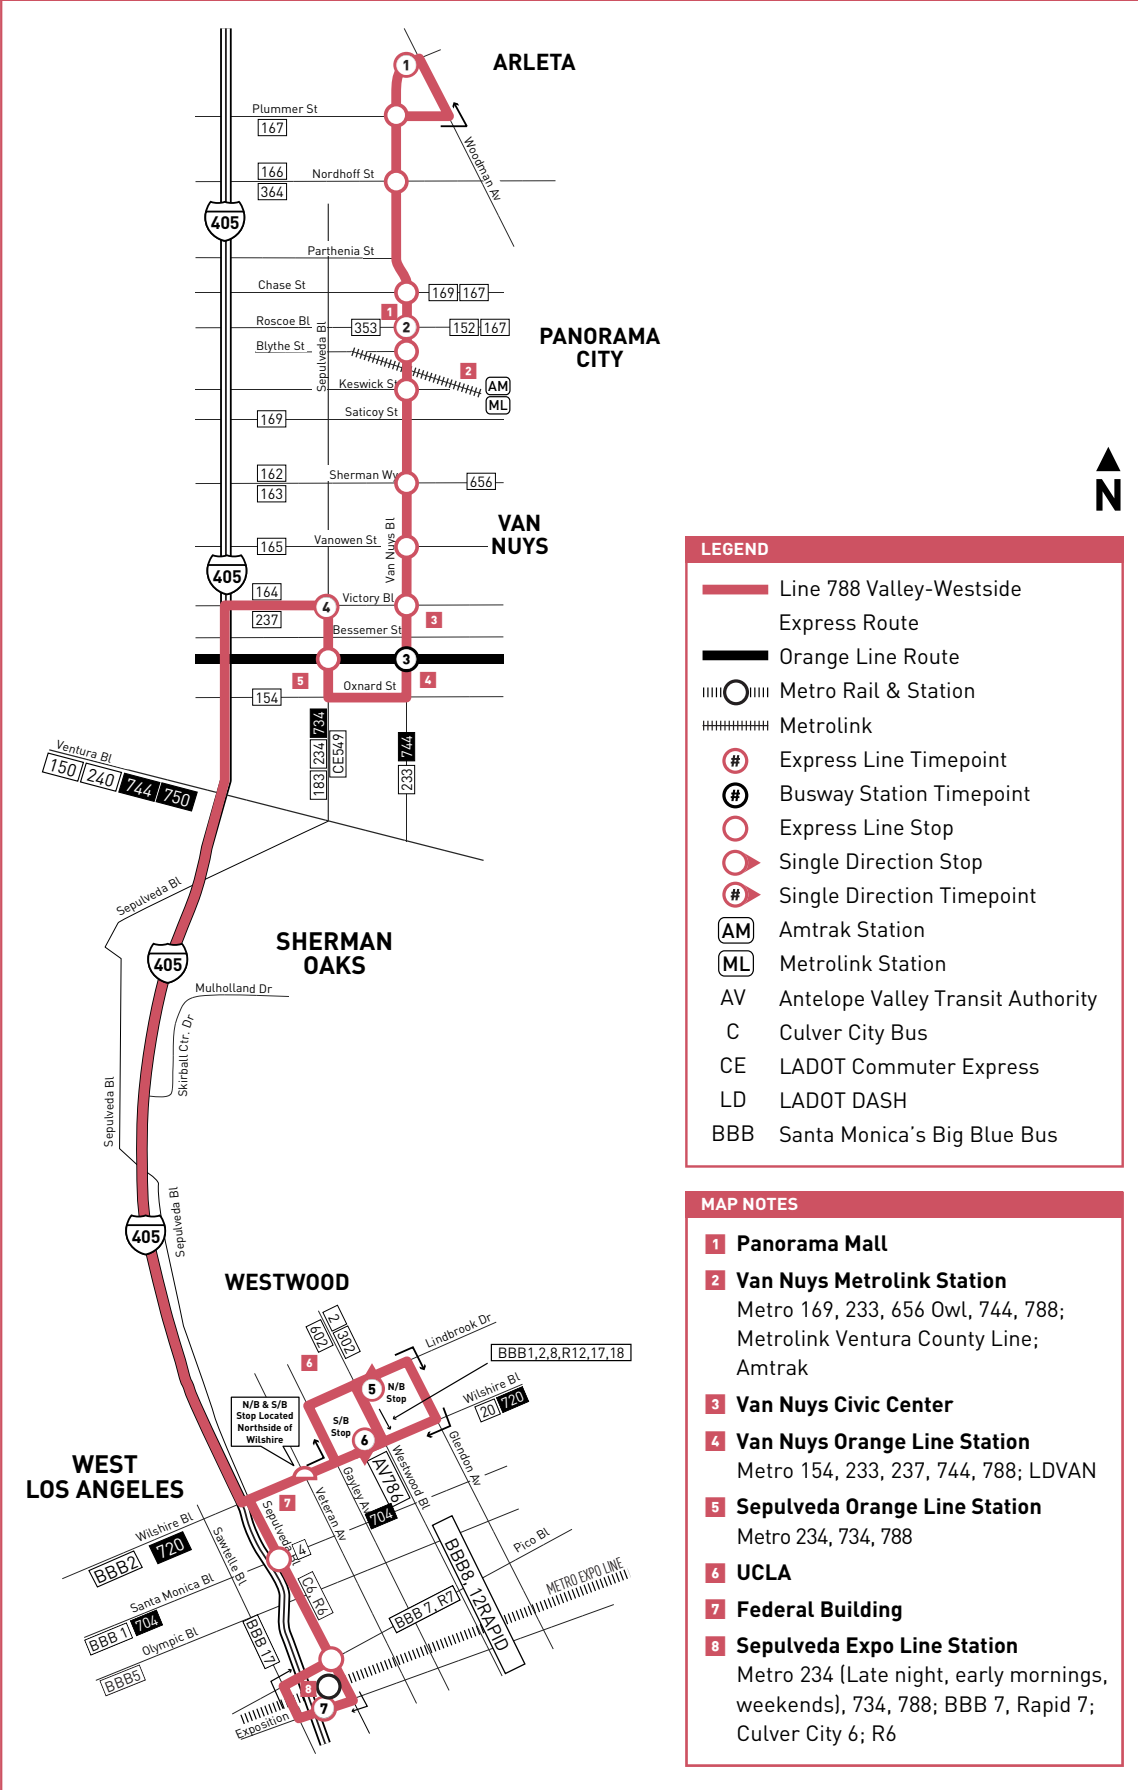

LOS ANGELES COUNTY METROPOLITAN TRANSPORTATION AUTHORITY LINE 788 (Valley-Westside Express)

ROUTE MAP

LEGEND

- Line 788 Valley-Westside Express Route
- Orange Line Route
- Metro Rail & Station
- Metrolink
- Express Line Timepoint
- Busway Station Timepoint
- Express Line Stop
- Single Direction Stop
- Single Direction Timepoint
- Amtrak Station
- Metrolink Station
- AV Antelope Valley Transit Authority
- C Culver City Bus
- CE LADOT Commuter Express
- LD LADOT DASH
- BBB Santa Monica's Big Blue Bus

MAP NOTES

1. **1 Panorama Mall**
2. **2 Van Nuys Metrolink Station**
   Metro 169, 233, 656 Owl, 744, 788; Metrolink Ventura County Line; Amtrak
3. **3 Van Nuys Civic Center**
4. **4 Van Nuys Orange Line Station**
   Metro 154, 233, 237, 744, 788; LDVAN
5. **5 Sepulveda Orange Line Station**
   Metro 234, 734, 788
6. **6 UCLA**
7. **7 Federal Building**
8. **8 Sepulveda Expo Line Station**
   Metro 234 (Late night, early mornings, weekends), 734, 788; BBB 7, Rapid 7; Culver City 6; R6