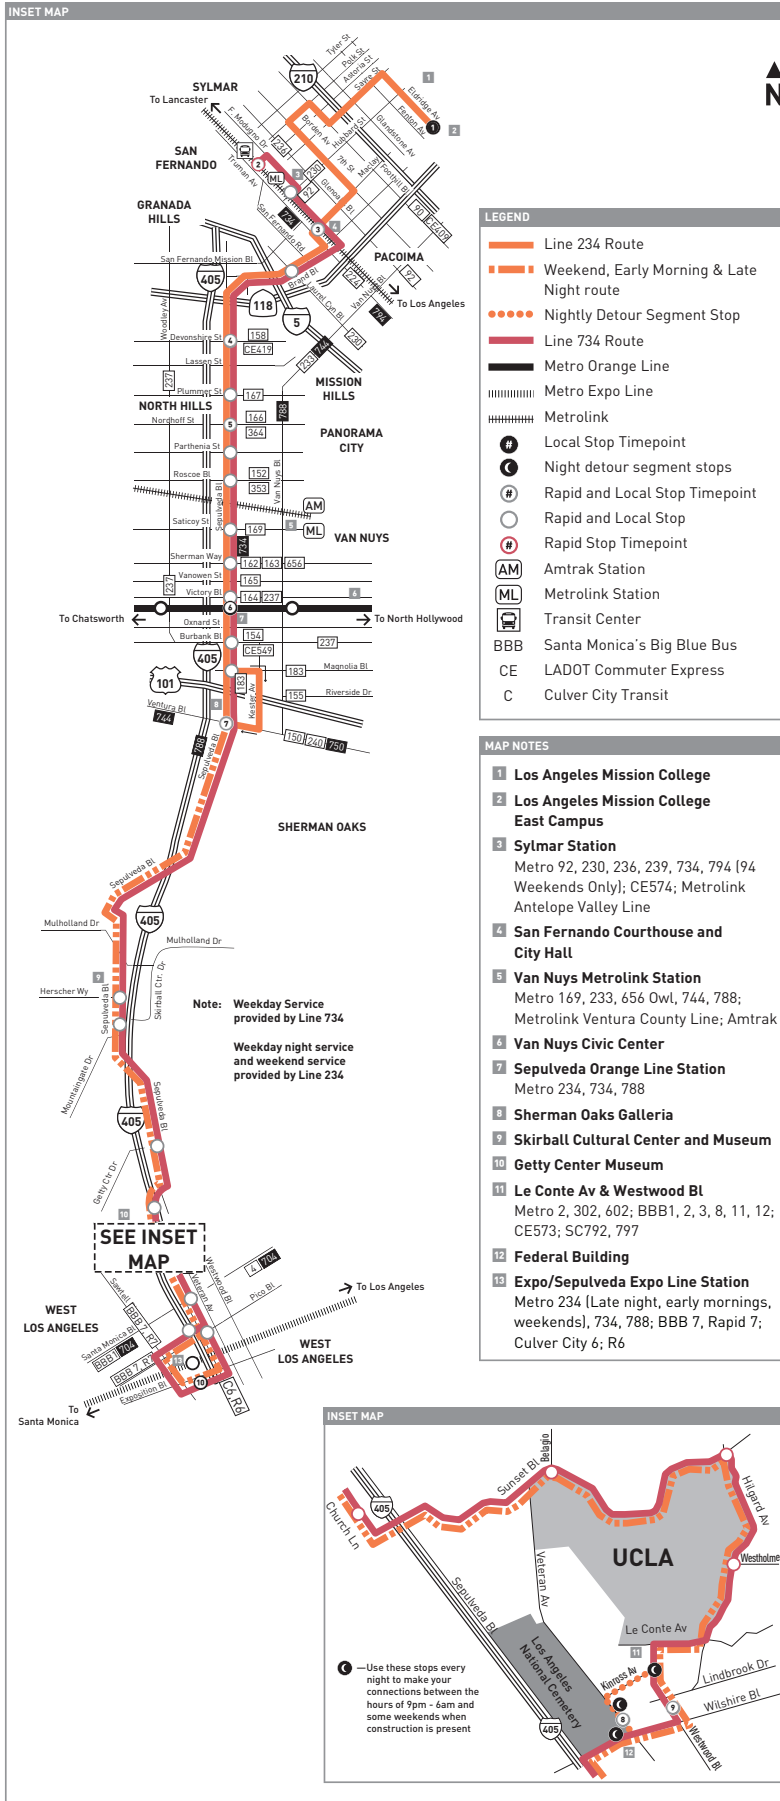

LOS ANGELES COUNTY METROPOLITAN TRANSPORTATION AUTHORITY

LINE 234-734