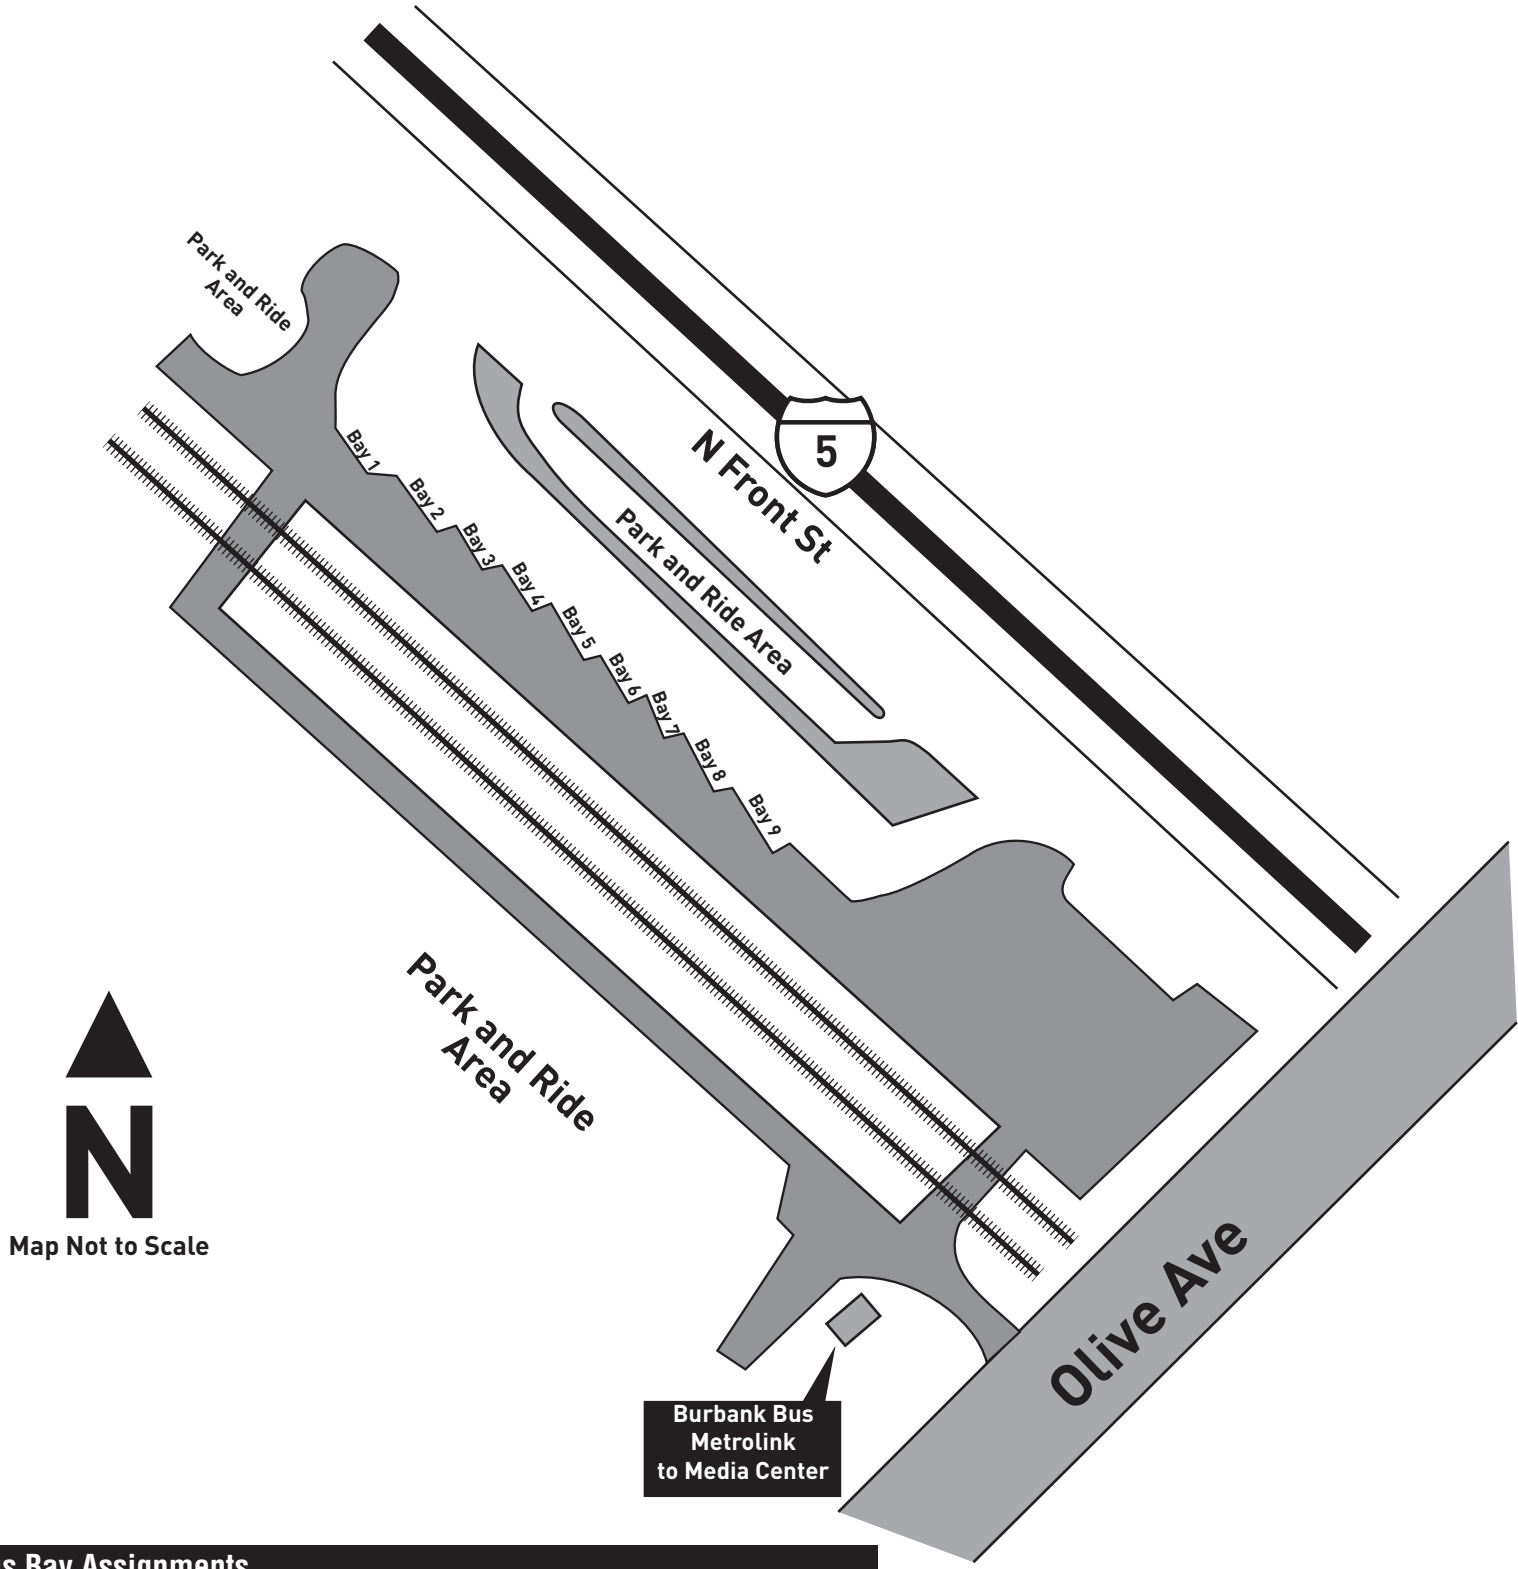

Downtown Burbank Metrolink Station

Bus Bay Assignments			
Bay 1	Megabus	Bay 6	92
Bay 2	154	Bay 7	155
Bay 3	164, 165	Bay 8	96
Bay 4	164, 165	Bay 9	Burbank Bus
Bay 5	164, 165		

Effective June 27, 2017