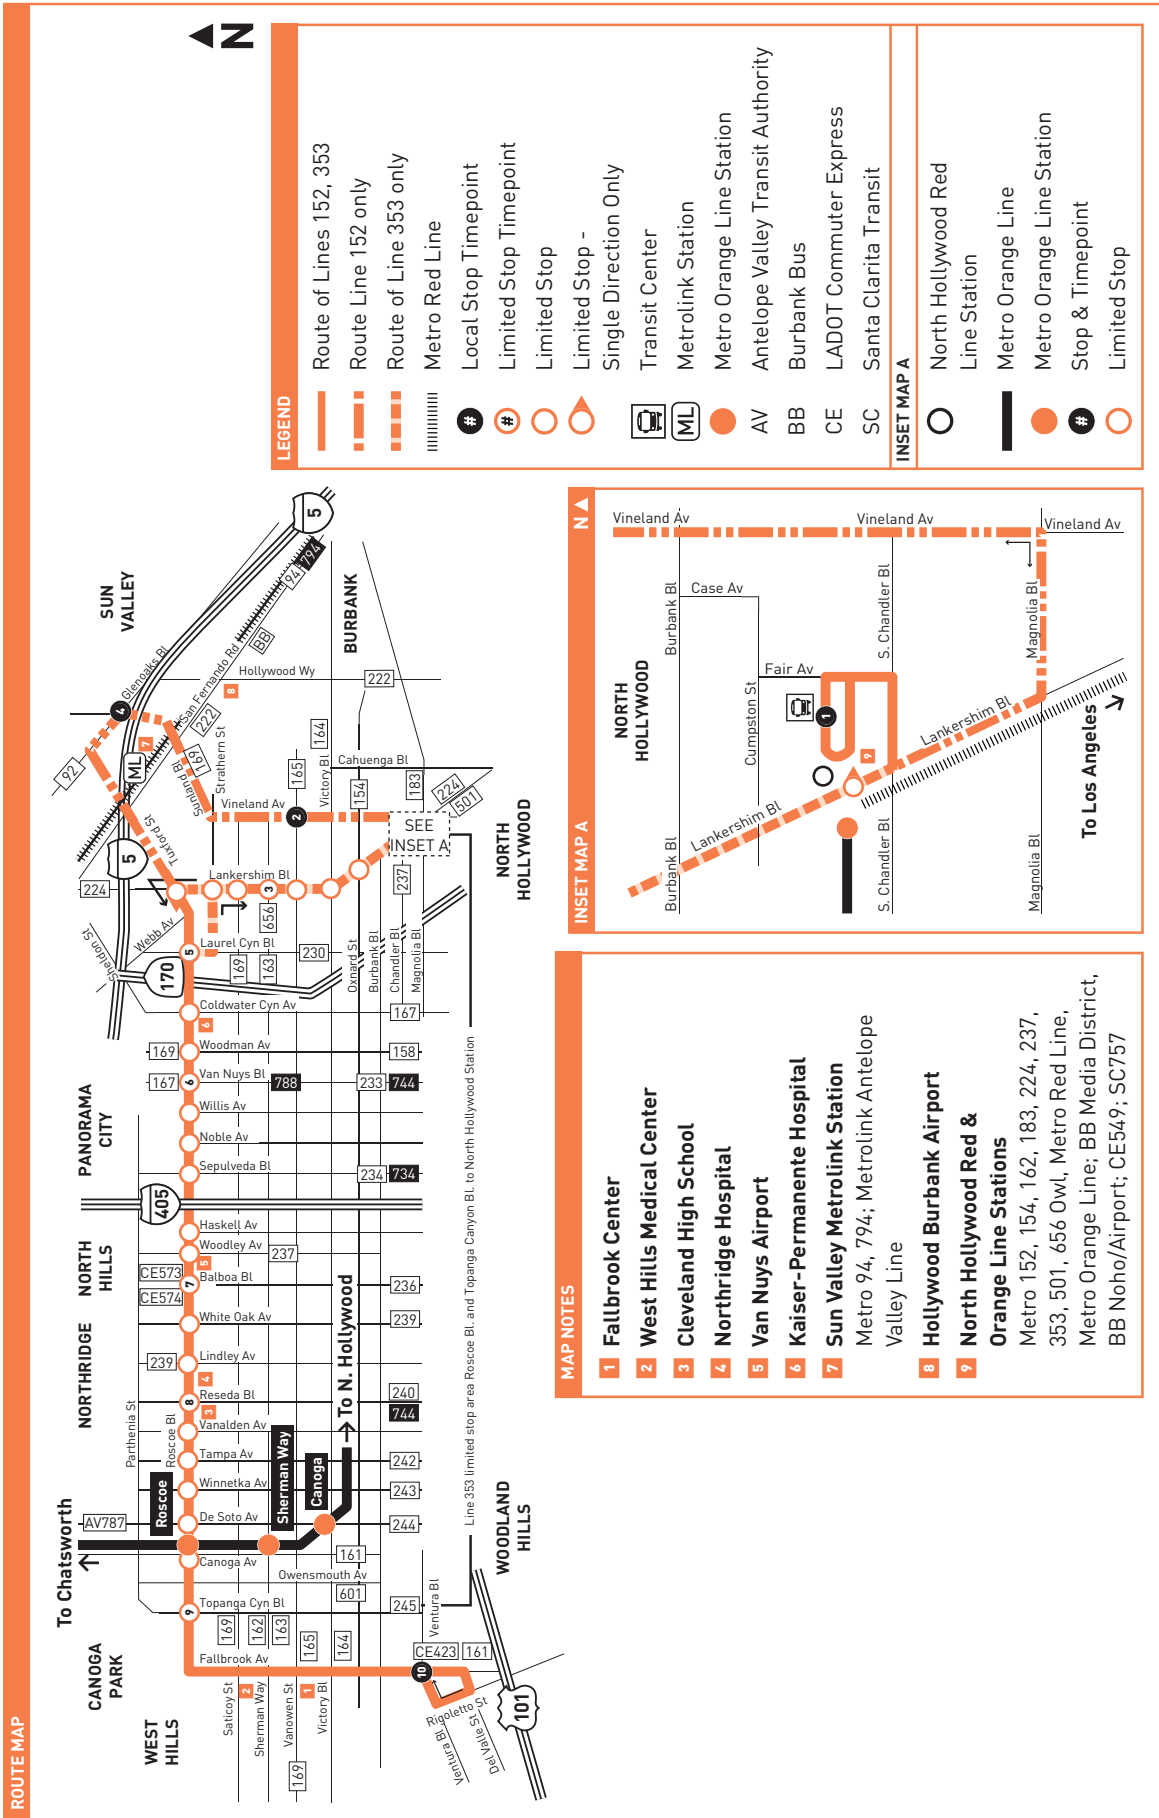

LOS ANGELES COUNTY METROPOLITAN TRANSPORTATION AUTHORITY

LINE 152-353