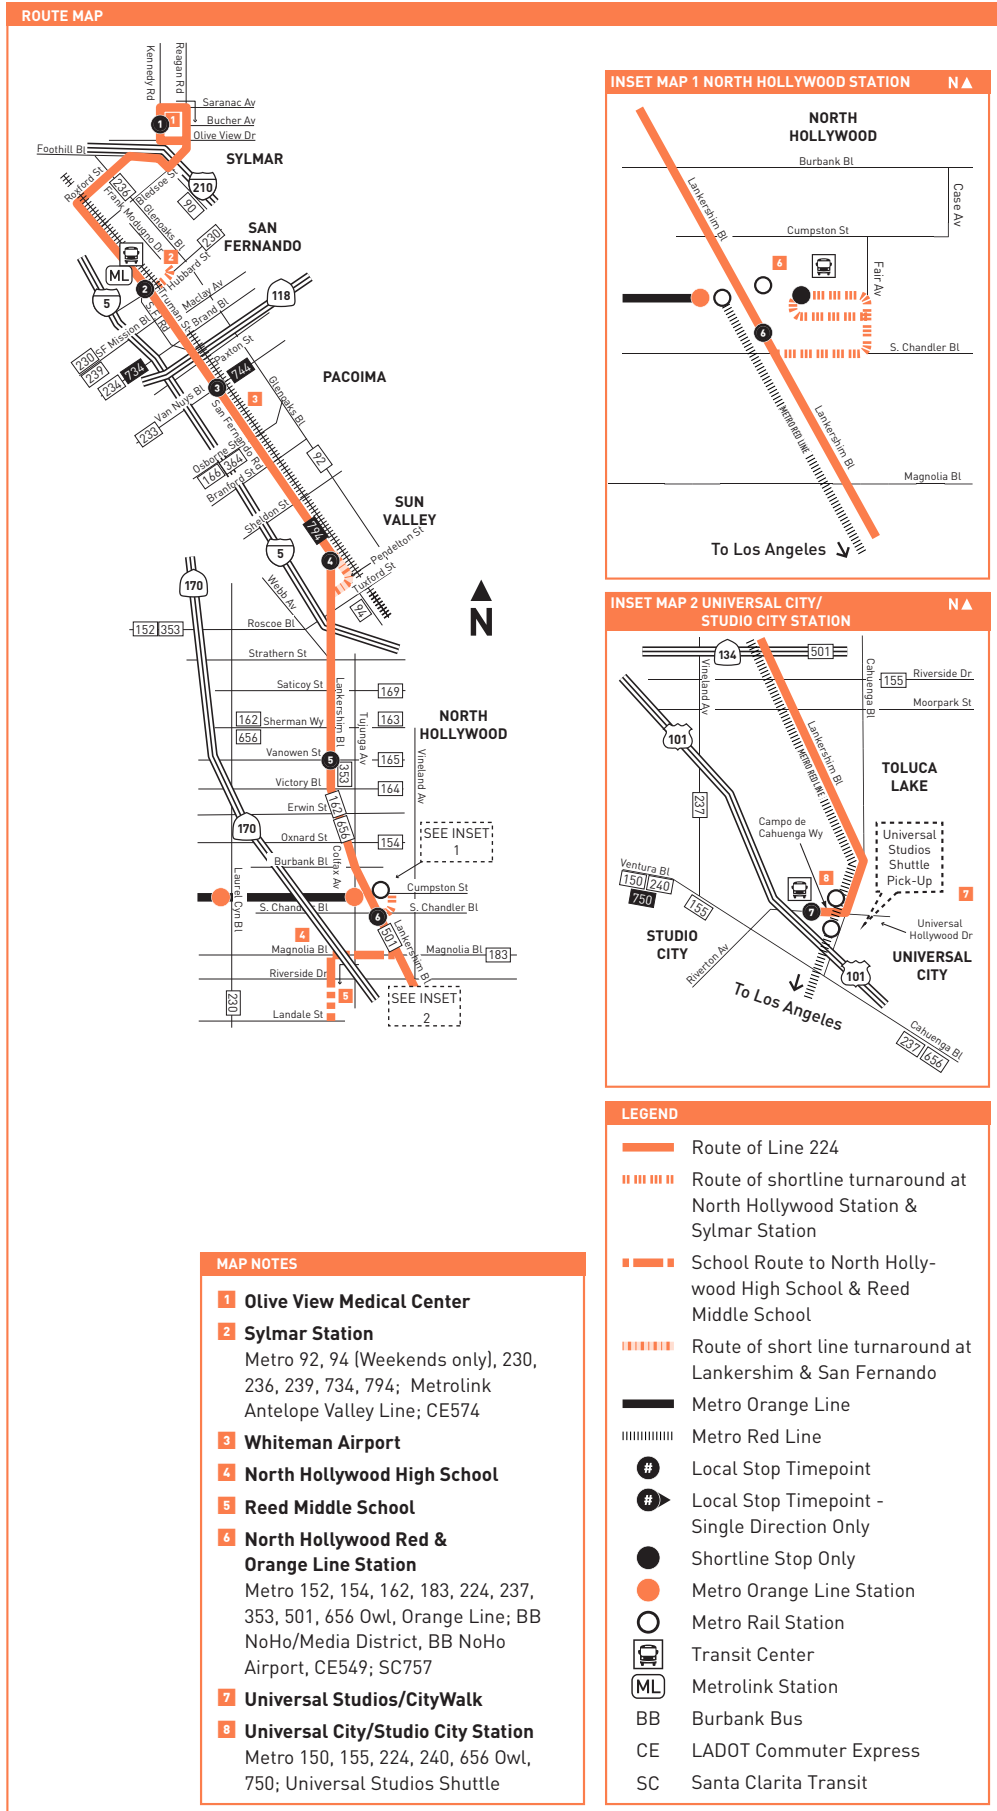

LOS ANGELES COUNTY METROPOLITAN TRANSPORTATION AUTHORITY LINE 224