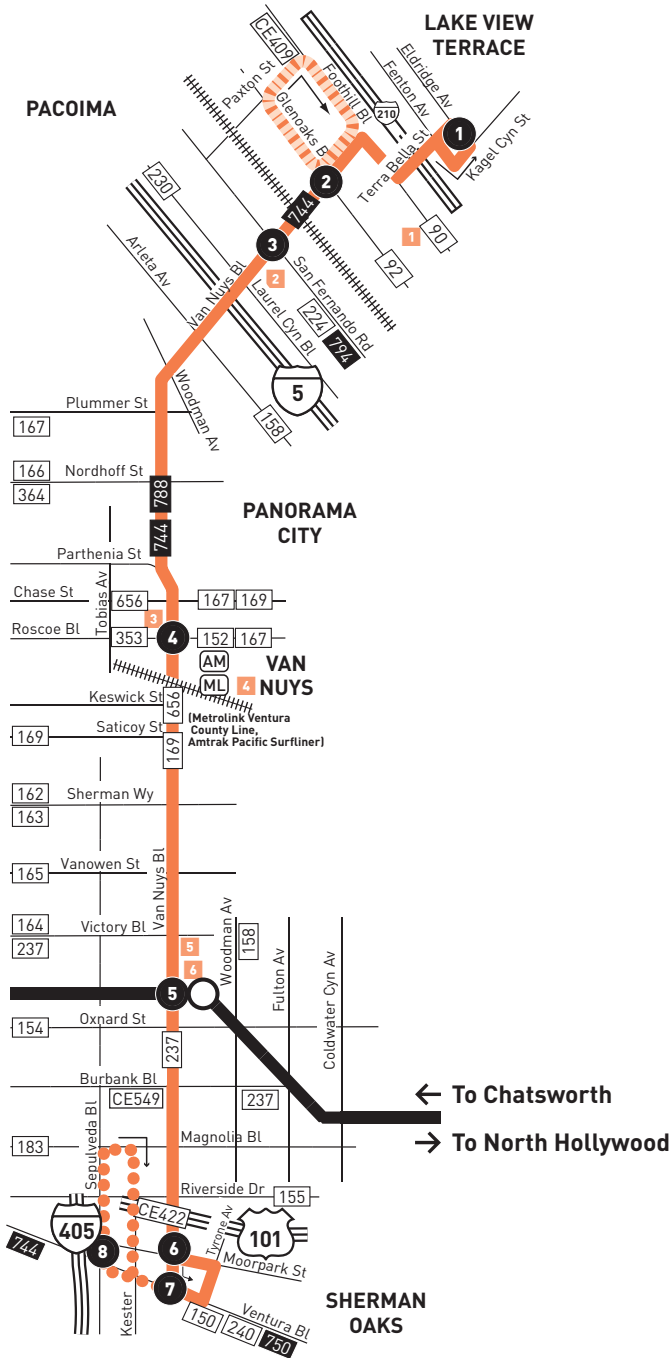

LOS ANGELES COUNTY METROPOLITAN TRANSPORTATION AUTHORITY

LINE 233

ROUTE MAP

LEGEND

- Route of Line 233
- Early Morning & Late Night Service Extension
- Van Nuys & Glenoaks Short Line Turnaround Loop
- Metro Orange Line
- # Timepoint
- Metro Orange Line Station
- AM Amtrak Station
- ML Metrolink Station
- CE LADOT Commuter Express
- LD LADOT DASH

MAP NOTES

- **1 Hansen Dam Recreation Area**
- **2 Pacoima Civic Center**
- **3 Panorama Mall**
- **4 Van Nuys Metrolink Station**
  Metro 169, 233, 656 Owl, 744, 788;
  Metrolink Ventura County Line; Amtrak
- **5 Van Nuys Civic Center**
- **6 Van Nuys Orange Line Station**
  Metro 154, 233, 237, 744, 788; LDVAN