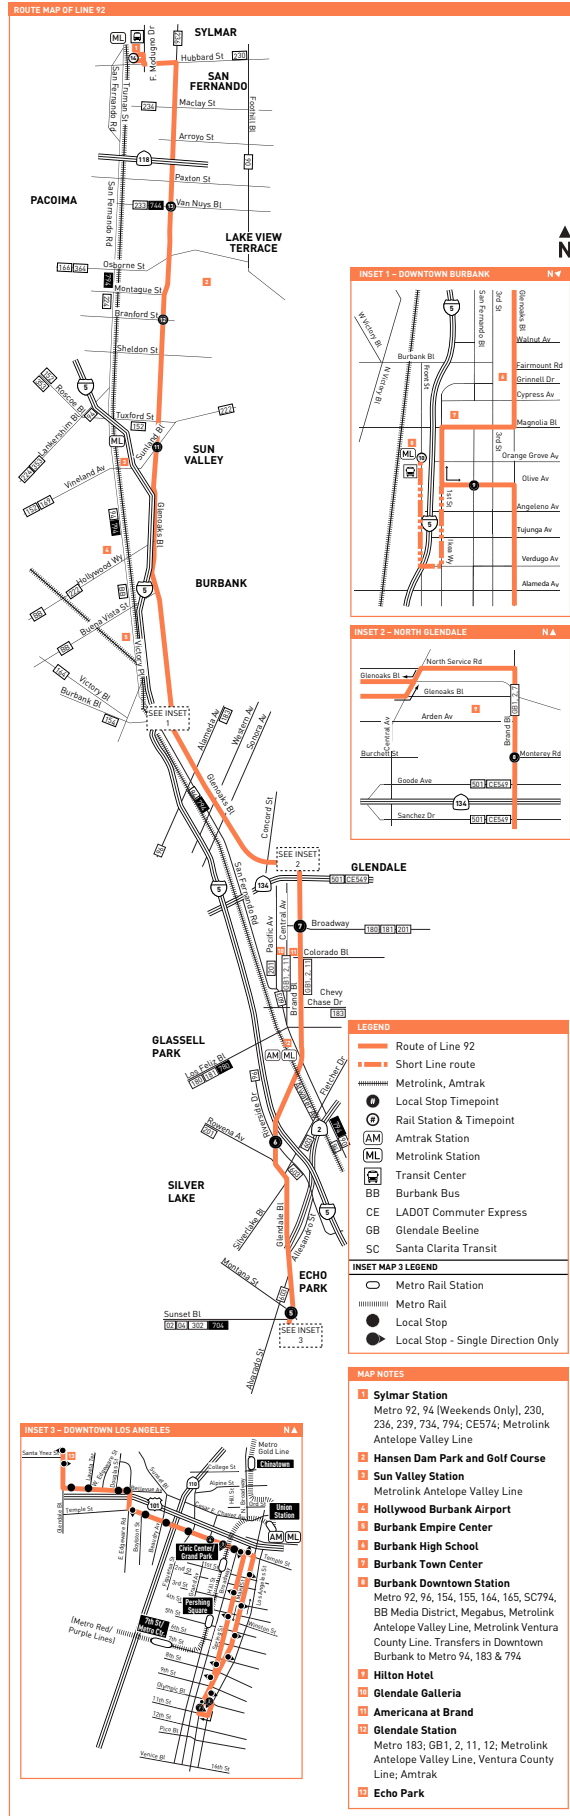

LOS ANGELES COUNTY METROPOLITAN TRANSPORTATION AUTHORITY

DIVISION 15
SUMMARY
MAPS

EFFECTIVE: 06-23-19

LOS ANGELES COUNTY METROPOLITAN TRANSPORTATION AUTHORITY LINE 90-91

THIS SIDE INTENTIONALLY BLANK

LOS ANGELES COUNTY METROPOLITAN TRANSPORTATION AUTHORITY LINE 92

LINE 154

ROUTE MAP

SEE INSET
1

INSET MAP

Burbank Station
 Metro 92, 96, 154, 155, 164, 165;
 SC794; BB Media District,
 Airport; Antelope Valley &
 Ventura County Metrolink Lines;
 Megabus.
 Transfer in Downtown
 Burbank to Metro 94,
 183, 794

MAP NOTES	
1	Westfield Fashion Square
2	Universal City/Studio City Station Metro 150, 155, 224, 240, 656 Owl, 750; Universal Studios Shuttle
3	Universal City Walk
4	Warner Bros. Studios
5	The Burbank Studios
6	Providence St. Joseph Medical Center
7	Disney Studios
8	Burbank Town Center
9	Burbank Downtown Station Metro 92, 96, 154, 155, 164, 165; SC794; BB Media District, Airport/Empire; Megabus; Metrolink Antelope Valley Line, Ventura County Line. Transfers in Downtown Burbank to Metro 94, 183 & 794; CE419

MAP NOTES

- 1 Hansen Dam Recreation Area**
- 2 Pacoima Civic Center**
- 3 Panorama Mall**
- 4 Van Nuys Metrolink Station**
Metro 169, 233, 656 Owl, 744, 788;
Metrolink Ventura County Line; Amtrak
- 5 Van Nuys Civic Center**
- 6 Van Nuys Orange Line Station**
Metro 154, 233, 237, 744, 788; LDVAN