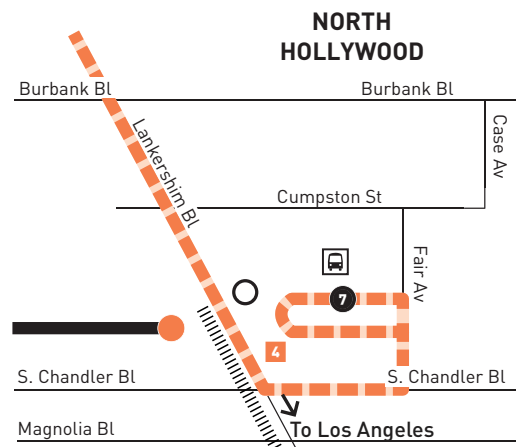

LINE 154

ROUTE MAP

SEE INSET
1

INSET MAP

Burbank Station
 Metro 92, 96, 154, 155, 164, 165;
 SC794; BB Media District,
 Airport; Antelope Valley &
 Ventura County Metrolink Lines;
 Megabus.
 Transfer in Downtown
 Burbank to Metro 94,
 183, 794

MAP NOTES	
1	Westfield Fashion Square
2	Universal City/Studio City Station Metro 150, 155, 224, 240, 656 Owl, 750; Universal Studios Shuttle
3	Universal City Walk
4	Warner Bros. Studios
5	The Burbank Studios
6	Providence St. Joseph Medical Center
7	Disney Studios
8	Burbank Town Center
9	Burbank Downtown Station Metro 92, 96, 154, 155, 164, 165; SC794; BB Media District, Airport/Empire; Megabus; Metrolink Antelope Valley Line, Ventura County Line. Transfers in Downtown Burbank to Metro 94, 183 & 794; CE419

LOS ANGELES COUNTY METROPOLITAN TRANSPORTATION AUTHORITY

LINE 163-162

ROUTE MAP

INSET MAP 1

LEGEND

- Route of Lines 163 and 162
- Route of Line 163 only
- - - - Route of Line 162 only
- Metro Red Line
- Metro Orange Line
- Metro Orange Line Station
- Metro Red Line Station
- # Local Stop Timepoint
- # Local Stop Timepoint - Single Direction Only
- T Transit Center
- ML Metrolink Station
- CE LADOT Commuter Express
- SC Santa Clarita Transit

MAP NOTES

- 1 West Hills Medical Center**
- 2 Sun Valley Station**
Metro 94, 794; Metrolink Antelope Valley Line
- 3 Hollywood Burbank Airport**
- 4 North Hollywood Red & Orange Line Station**
Metro 152, 154, 162, 183, 224, 353, 237, 501, 656 Owl; BB Media District, BB NoHo / Airport; CE549; SC757