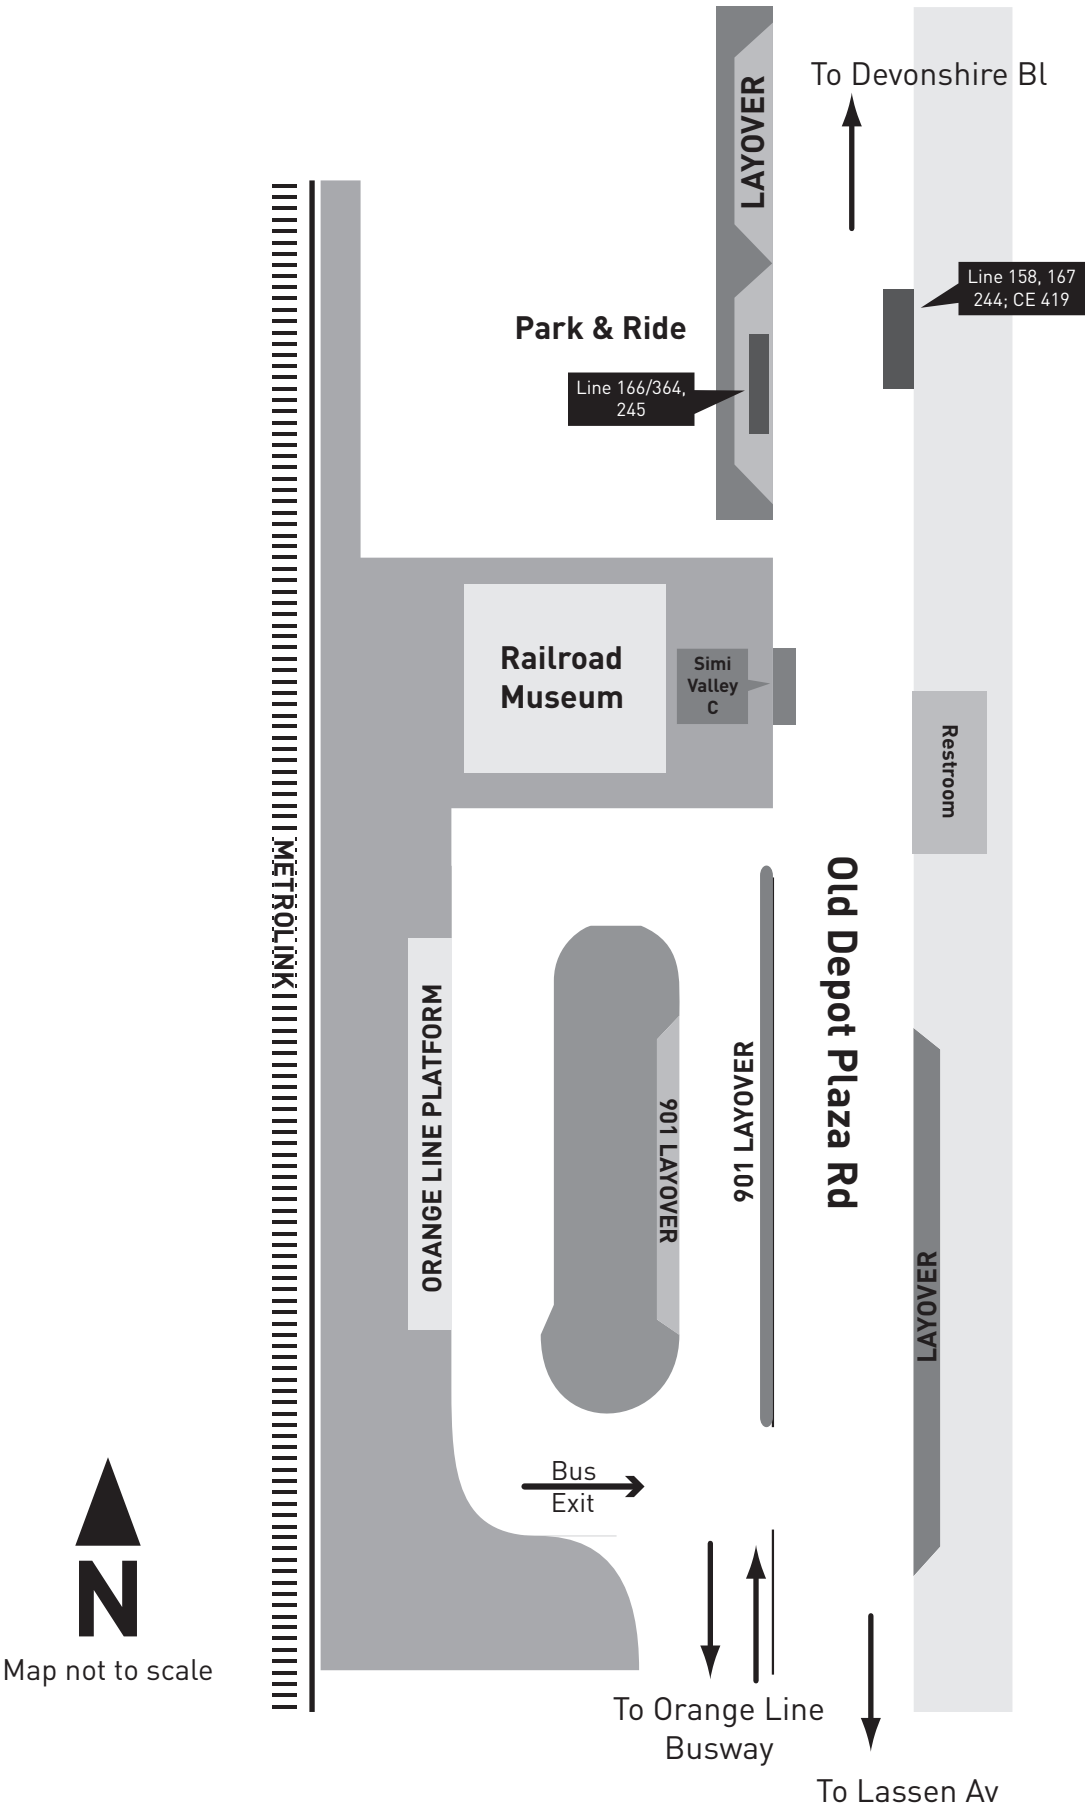

MAP NOTES

- 1 Panorama Mall**
- 2 Van Nuys Metrolink Station**
Metro 169, 233, 656 Owl, 744, 788; Metrolink Ventura County Line; Amtrak
- 3 Van Nuys Civic Center**
- 4 Van Nuys Orange Line Station**
Metro 154, 233, 237, 744, 788; LDVAN
- 5 Sepulveda Orange Line Station**
Metro 234, 734, 788
- 6 UCLA**
- 7 Federal Building**
- 8 Sepulveda Expo Line Station**
Metro 234 (Late night, early mornings, weekends), 734, 788; BBB 7, Rapid 7; Culver City 6; R6

THIS SIDE INTENTIONALLY BLANK

Downtown Burbank Metrolink Station

Bus Bay Assignments			
Bay 1	Megabus	Bay 6	92
Bay 2	154	Bay 7	155
Bay 3	164, 165	Bay 8	96
Bay 4	164, 165	Bay 9	Burbank Bus
Bay 5	164, 165		

Effective June 27, 2017

Chatsworth Station

Map not to scale

North Hollywood Station

Inset map: Bus Plaza

Map not to scale

Legend

Bus stop zone