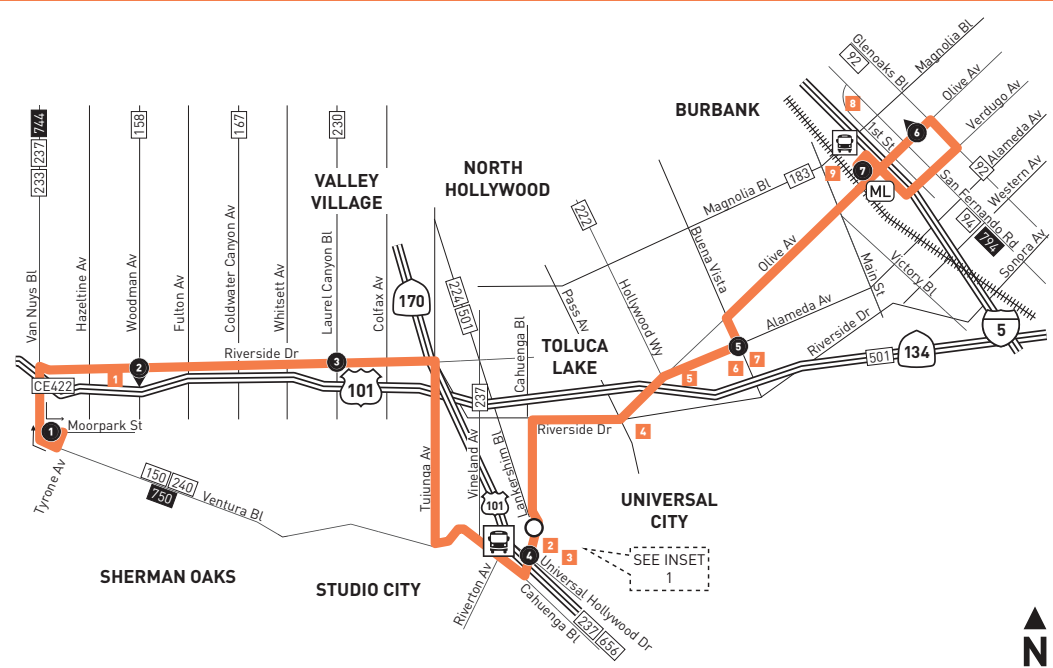

LOS ANGELES COUNTY METROPOLITAN TRANSPORTATION AUTHORITY LINE 155

ROUTE MAP OF LINE 155

LEGEND	
	Route of Line 155
	Westbound Only
	Metro Red Line
	Local Stop Timepoint
	Local Stop Timepoint - Single Direction Only
	Metro Red Line Station
	Metrolink Station
	Transit Center
BB	Burbank Bus
CE	LADOT Commuter Express
SC	Santa Clarita Transit

MAP NOTES	
1	Westfield Fashion Square
2	Universal City/Studio City Station Metro 150, 155, 224, 240, 656 Owl, 750; Universal Studios Shuttle
3	Universal City Walk
4	Warner Bros. Studios
5	The Burbank Studios
6	Providence St. Joseph Medical Center
7	Disney Studios
8	Burbank Town Center
9	Burbank Downtown Station Metro 92, 96, 154, 155, 164, 165; SC794; BB Media District, Airport/Empire; Megabus; Metrolink Antelope Valley Line, Ventura County Line. Transfers in Downtown Burbank to Metro 94, 183 & 794; CE419