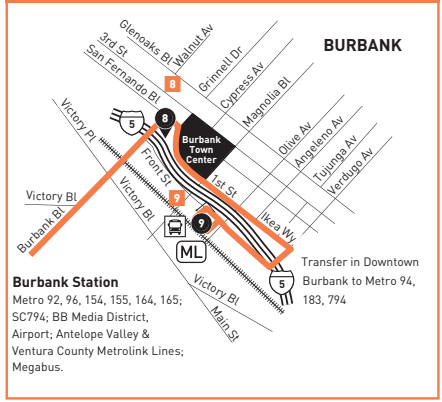

LINE 154

ROUTE MAP

SEE INSET
1

INSET MAP

Burbank Station
 Metro 92, 96, 154, 155, 164, 165;
 SC794; BB Media District,
 Airport; Antelope Valley &
 Ventura County Metrolink Lines;
 Megabus.
 Transfer in Downtown
 Burbank to Metro 94,
 183, 794

LEGEND

- Route of Line 154
- Route of Orange Line
- Metro Red Line
- Los Angeles River
- Local Stop Timepoint
- Local Stop Timepoint Single Direction only
- Metro Red Line Station
- Metro Orange Line Station
- Transit Center
- Metrolink Station
- AV Antelope Valley Transit Authority
- BB Burbank Bus
- CE Commuter Express
- SC Santa Clarita Transit

MAP NOTES

- 1 Sepulveda Dam Recreation Area**
- 2 Encino Park & Ride**
- 3 Sepulveda Dam**
- 4 Van Nuys Orange Line Station**
 Metro 154, 233, 237, 744, 788; LDVAN
- 5 Los Angeles Valley College**
- 6 Laurel Plaza**
- 7 North Hollywood Red & Orange Line Stations**
 Metro 152, 154, 162, 183, 224, 237, 353, 501, 656 Owl, Orange Line; CE549; BB Media District, BB NoHo Airport; CE549; SC757
- 8 Burbank High School**
- 9 Burbank Station**

MAP NOTES	
1	Westfield Fashion Square
2	Universal City/Studio City Station Metro 150, 155, 224, 240, 656 Owl, 750; Universal Studios Shuttle
3	Universal City Walk
4	Warner Bros. Studios
5	The Burbank Studios
6	Providence St. Joseph Medical Center
7	Disney Studios
8	Burbank Town Center
9	Burbank Downtown Station Metro 92, 96, 154, 155, 164, 165; SC794; BB Media District, Airport/Empire; Megabus; Metrolink Antelope Valley Line, Ventura County Line. Transfers in Downtown Burbank to Metro 94, 183 & 794; CE419