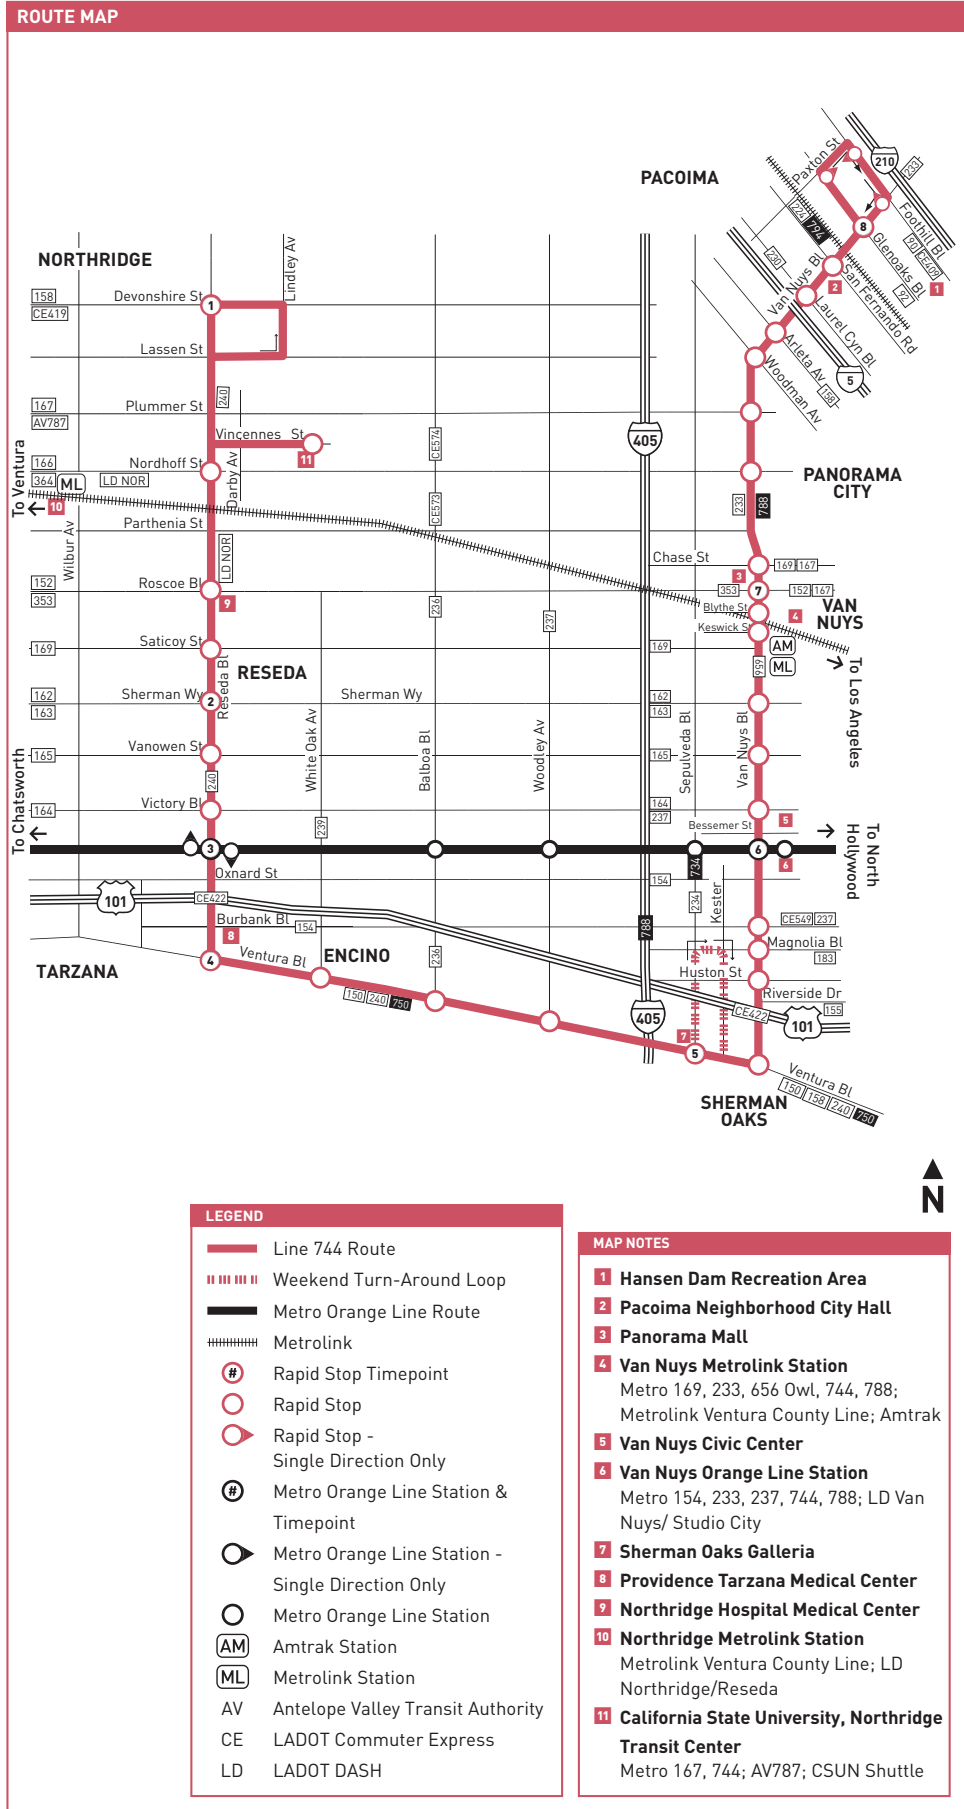

LOS ANGELES COUNTY METROPOLITAN TRANSPORTATION AUTHORITY LINE 744