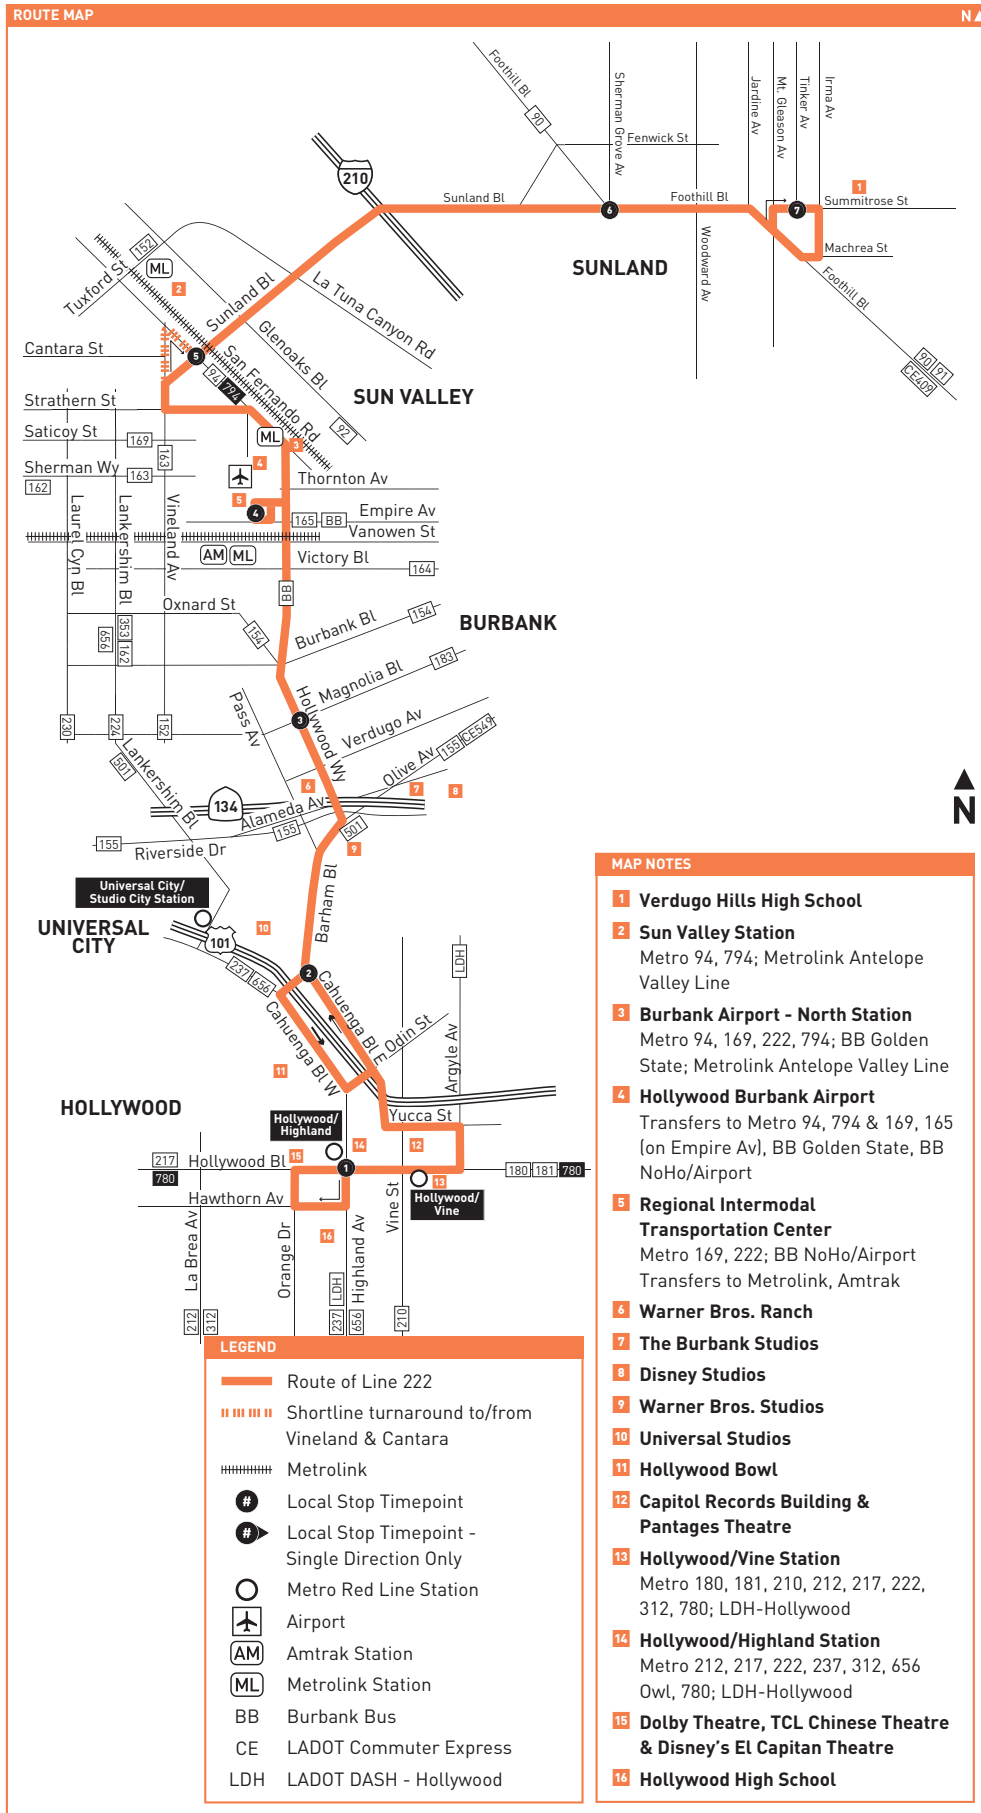

LOS ANGELES COUNTY METROPOLITAN TRANSPORTATION AUTHORITY LINE 222