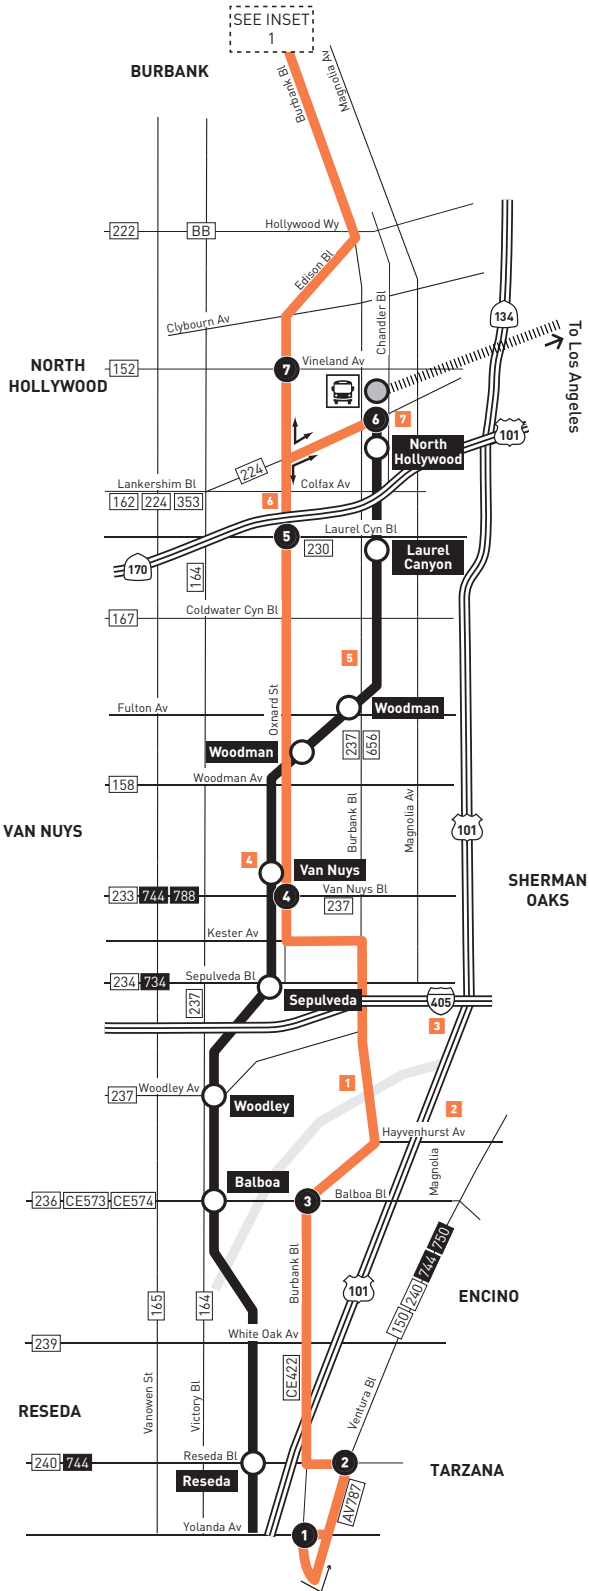

LOS ANGELES COUNTY METROPOLITAN TRANSPORTATION AUTHORITY

DIVISION 15
SUMMARY
MAPS

EFFECTIVE: 06-23-19

LOS ANGELES COUNTY METROPOLITAN TRANSPORTATION AUTHORITY LINE 90-91

THIS SIDE INTENTIONALLY BLANK

LOS ANGELES COUNTY METROPOLITAN TRANSPORTATION AUTHORITY LINE 92

LINE 154

ROUTE MAP

SEE INSET
1

INSET MAP

Burbank Station
 Metro 92, 96, 154, 155, 164, 165;
 SC794; BB Media District,
 Airport; Antelope Valley &
 Ventura County Metrolink Lines;
 Megabus.
 Transfer in Downtown
 Burbank to Metro 94,
 183, 794

LEGEND

- Route of Line 154
- Route of Orange Line
- Metro Red Line
- Los Angeles River
- Local Stop Timepoint
- Local Stop Timepoint Single Direction only
- Metro Red Line Station
- Metro Orange Line Station
- Transit Center
- Metrolink Station
- AV Antelope Valley Transit Authority
- BB Burbank Bus
- CE Commuter Express
- SC Santa Clarita Transit

MAP NOTES	
1	Westfield Fashion Square
2	Universal City/Studio City Station Metro 150, 155, 224, 240, 656 Owl, 750; Universal Studios Shuttle
3	Universal City Walk
4	Warner Bros. Studios
5	The Burbank Studios
6	Providence St. Joseph Medical Center
7	Disney Studios
8	Burbank Town Center
9	Burbank Downtown Station Metro 92, 96, 154, 155, 164, 165; SC794; BB Media District, Airport/Empire; Megabus; Metrolink Antelope Valley Line, Ventura County Line. Transfers in Downtown Burbank to Metro 94, 183 & 794; CE419