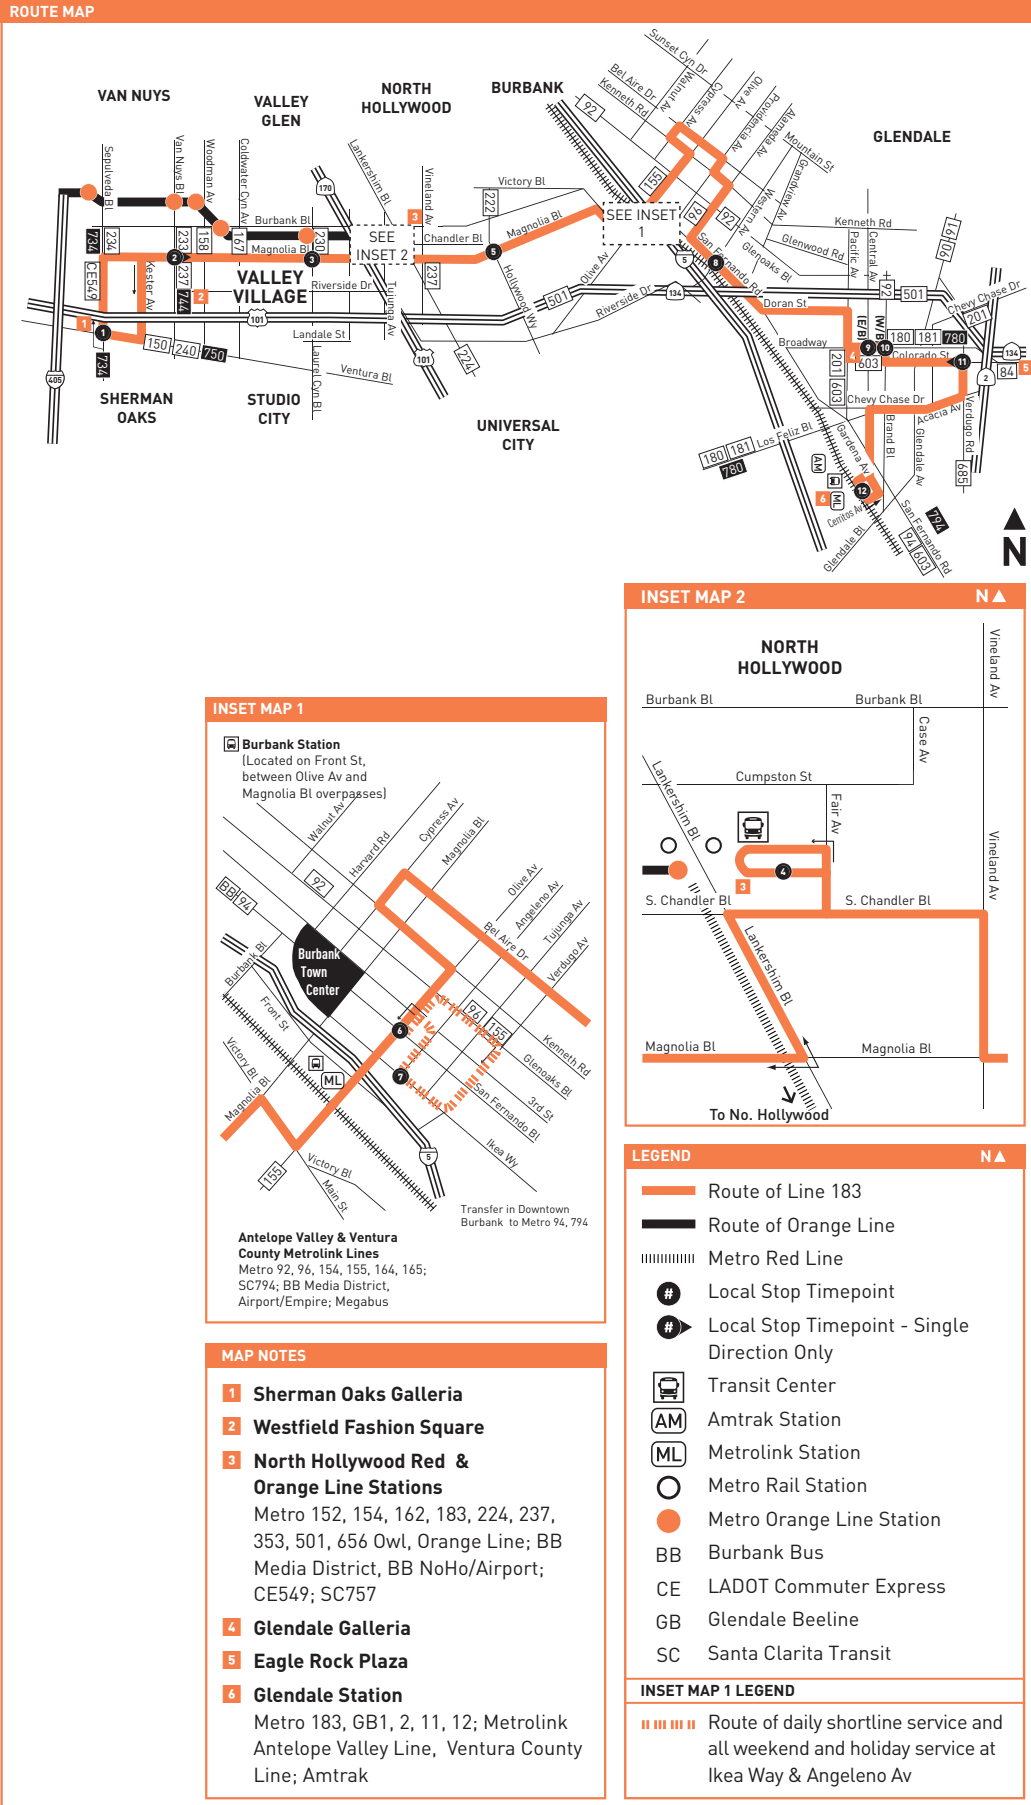

LOS ANGELES COUNTY METROPOLITAN TRANSPORTATION AUTHORITY LINE 183