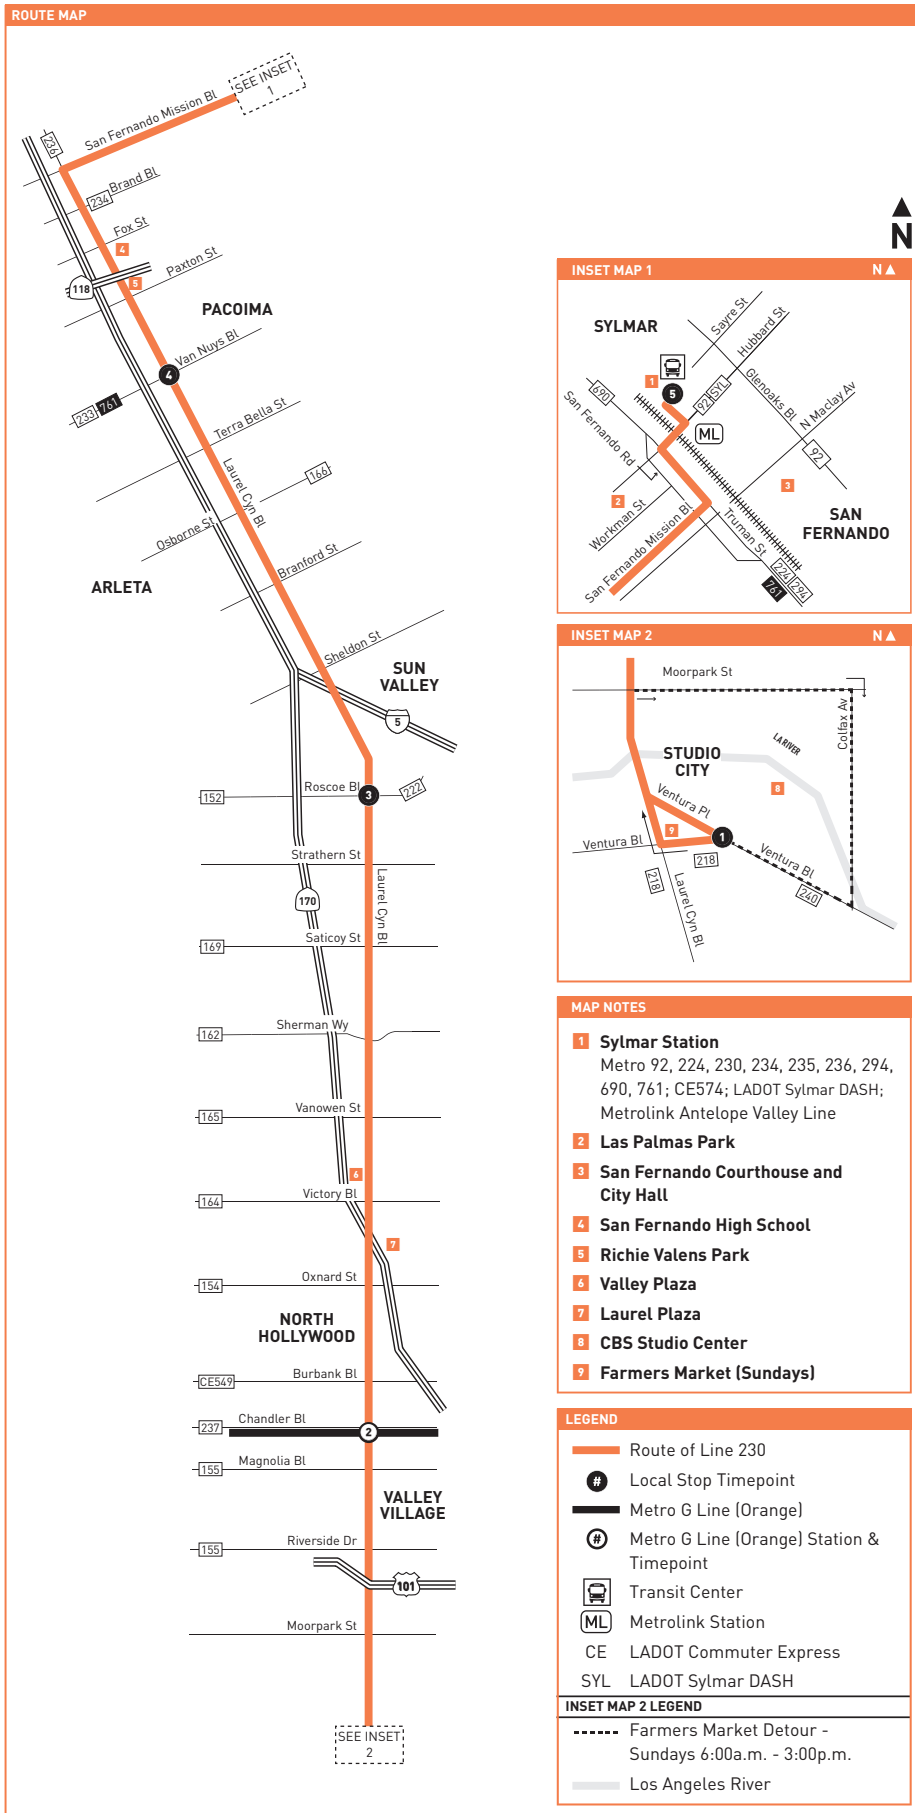

INSET MAP 1

INSET MAP 2 - NORTH HOLLYWOOD

LEGEND

- Route of Line 154
- Route of G Line (Orange)
- ||||| Metro B Line (Red)
- Los Angeles River
- # Local Stop Timepoint
- # Local Stop Timepoint Single Direction only
- Metro B Line (Red) Station
- Metro G Line (Orange) Station
- # Metro Busway & Rail Station Timepoint
- 🚊 Transit Center
- ML Metrolink Station
- AV Antelope Valley Transit Authority
- BB Burbank Bus
- CE Commuter Express
- SC Santa Clarita Transit
- VAN LADOT Van Nuys/Studio City DASH

LOS ANGELES COUNTY METROPOLITAN TRANSPORTATION AUTHORITY

LINE 166

ROUTE MAP

MAP NOTES

- 1 Northridge Fashion Center**
- 2 Northridge Station**
LD - Northridge;
Metrolink Ventura County Line
- 3 C.S.U. Northridge**
- 4 Whiteman Airport**
- 5 Hansen Dam Recreational Park**

LEGEND

- Route of Line 166
- Route of G Line (Orange)
- Metrolink Rail
- Local Stop Timepoint
- Local Stop Timepoint Single Direction Only
- Metro G Line (Orange) Station Timepoint
- Metro G Line (Orange) Station
- Amtrak Station
- Metrolink Station
- Transit Center
- LADOT Commuter Express
- LADOT DASH
- Santa Clarita Transit
- Simi Valley Transit

THIS SIDE INTENTIONALLY BLANK

LOS ANGELES COUNTY METROPOLITAN TRANSPORTATION AUTHORITY LINE 230

THIS SIDE INTENTIONALLY BLANK

LOS ANGELES COUNTY METROPOLITAN TRANSPORTATION AUTHORITY

LINE 233

ROUTE MAP

- LEGEND**
- Route of Line 233
 - - - - - Van Nuys & Glenoaks Short Line Turnaround Loop
 - Metro G Line (Orange)
 - Early Morning & Late Night route
 - # Metro Expo Line & Station
 - Metrolink
 - # Local Stop Timepoint
 - # Orange Line Station
 - C Night Service and Stops
 - AM Amtrak Station
 - ML Metrolink Station
 - T Transit Center
 - BBB Santa Monica's Big Blue Bus
 - CC Culver City
 - CE LADOT Commuter Express
 - PAN LADOT Panorama City/ Van Nuys DASH
 - VAN LADOT Van Nuys/Studio City DASH