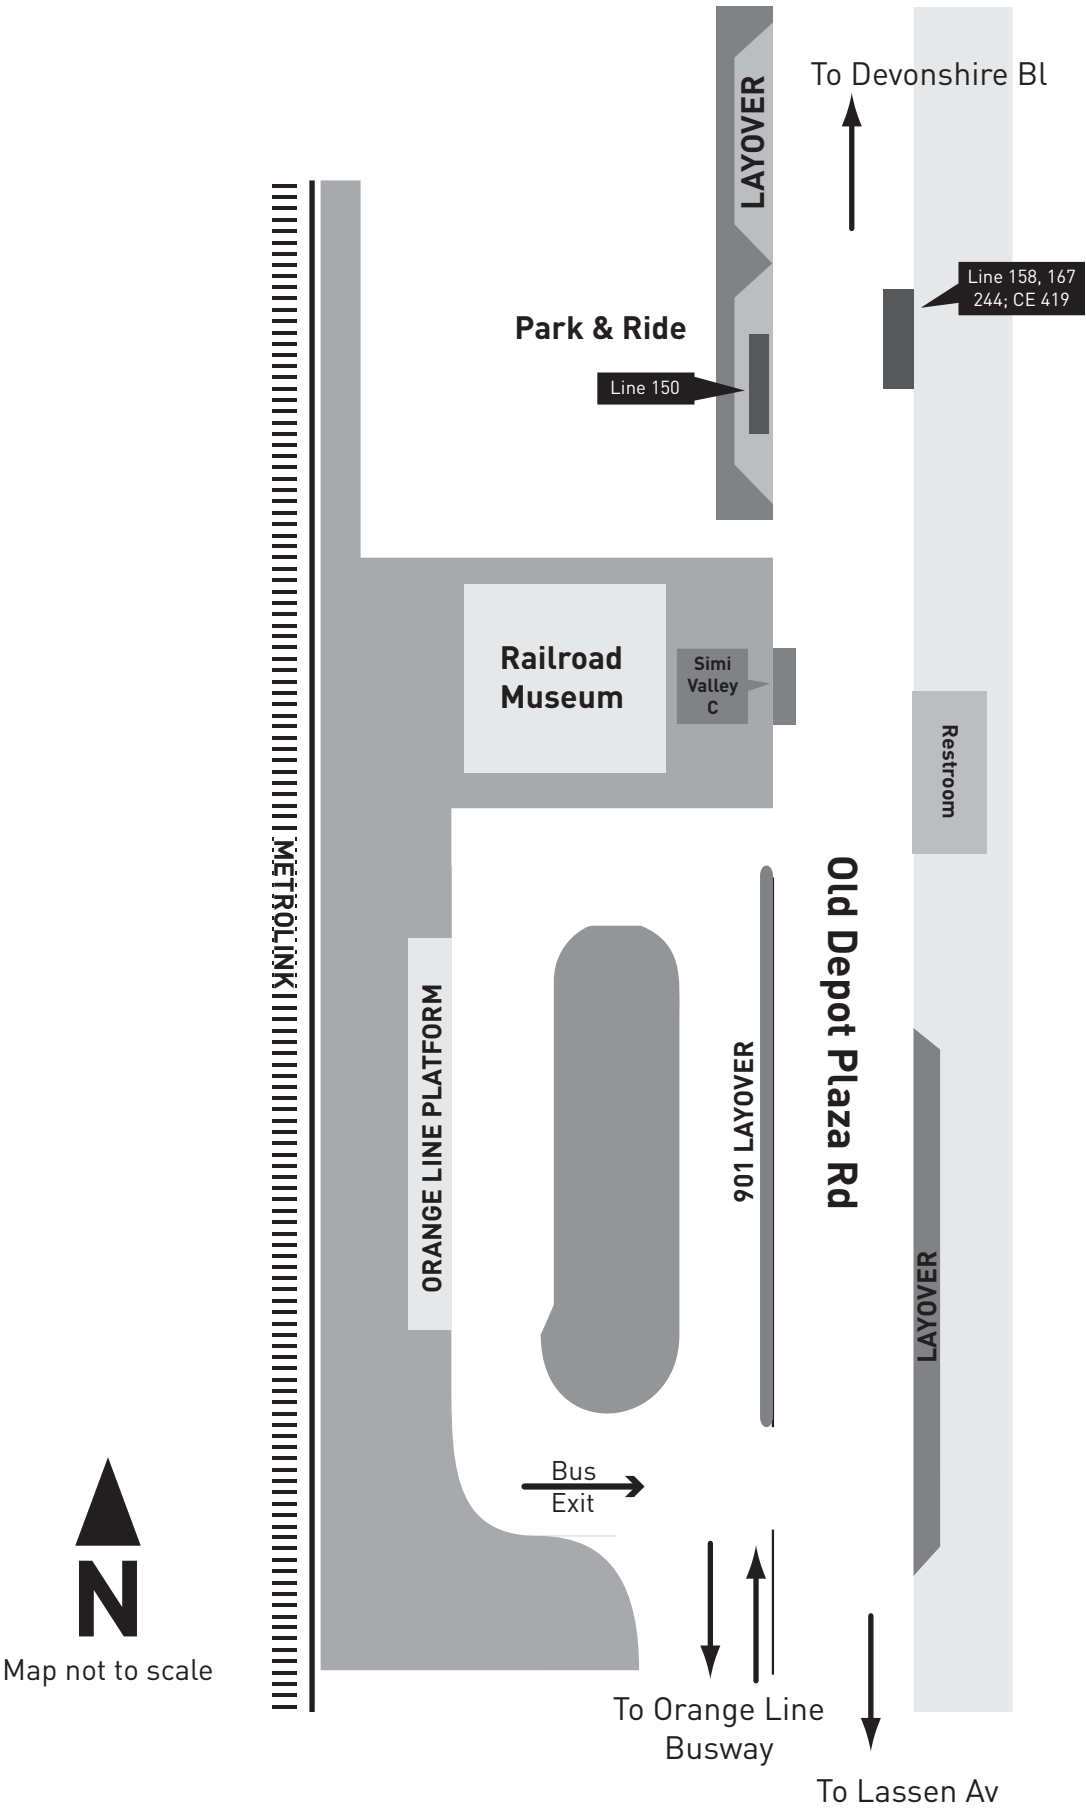

THIS SIDE INTENTIONALLY BLANK

Downtown Burbank Metrolink Station

Bus Bay Assignments			
Bay 1	Megabus	Bay 6	154, 155
Bay 2	92	Bay 7	154, 155
Bay 3	164, 165	Bay 8	96
Bay 4	164, 165	Bay 9	294
Bay 5	164, 165		

Effective December 19, 2021

Canoga Orange Line Station

Chatsworth Station

Map not to scale

Hollywood /Vine Station

Effective December 19, 2021

Division 15

Mission College East Campus