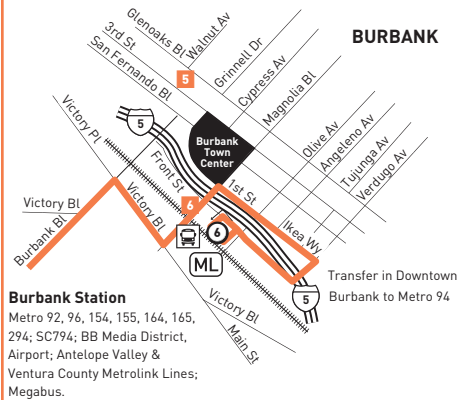

INSET MAP A

- North Hollywood Red Line Station
- Metro G Line (Orange)
- Route of Line 152 Southbound Only
- Metro G Line (Orange) Station
- Stop & Timepoint

THIS SIDE INTENTIONALLY BLANK

LOS ANGELES COUNTY METROPOLITAN TRANSPORTATION AUTHORITY

LINE 154

ROUTE MAP

MAP NOTES

- 1 Van Nuys G Line (Orange) Station**
Metro 154, 233, 237, 761; LDVAN
- 2 Los Angeles Valley College**
- 3 Laurel Plaza**
- 4 North Hollywood B & G (Red & Orange) Line Stations**
Metro 90, 94, 152, 154, 155, 162, 224, 237, 501, B & G Line (Red & Orange); BB Media Distric, BB NoHo/Airport; CE549; SC757
- 5 Burbank High School**
- 6 Burbank Station**

INSET MAP 1

INSET MAP 2 - NORTH HOLLYWOOD

LEGEND

- Route of Line 154
- Route of G Line (Orange)
- ||||| Metro B Line (Red)
- Los Angeles River
- # Local Stop Timepoint
- # Local Stop Timepoint Single Direction only
- Metro B Line (Red) Station
- Metro G Line (Orange) Station
- # Metro Busway & Rail Station Timepoint
- 🚊 Transit Center
- ML Metrolink Station
- AV Antelope Valley Transit Authority
- BB Burbank Bus
- CE Commuter Express
- SC Santa Clarita Transit
- VAN LADOT Van Nuys/Studio City DASH

LOS ANGELES COUNTY METROPOLITAN TRANSPORTATION AUTHORITY

LINE 166

ROUTE MAP

MAP NOTES

- 1 Northridge Fashion Center**
- 2 Northridge Station**
LD - Northridge;
Metrolink Ventura County Line
- 3 C.S.U. Northridge**
- 4 Whiteman Airport**
- 5 Hansen Dam Recreational Park**