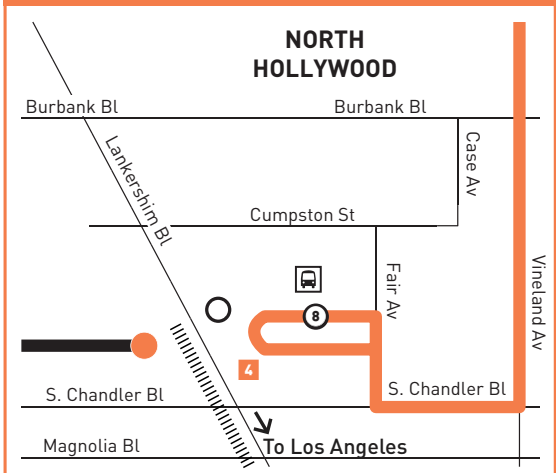

LINE 155

ROUTE MAP OF LINE 155

INSET 2 - NORTH HOLLYWOOD STATION

INSET 1 - UNIVERSAL CITY/STUDIO CITY STATION

MAP NOTES

- 1 North Hollywood B, G Lines (Red, Orange) Stations**
Metro 90, 94, 152, 154, 155, 162, 224, 237, 501; Metro B Line (Red), Metro G Line (Orange); BB Media District, BB Noho/Airport; CE549; SC757
- 2 Westfield Fashion Square**
- 3 Universal City/Studio City Station**
Metro 155, 222, 224, 240; B Line (Red); Burbank Bus Pink Route; Universal Studios Shuttle
- 4 Universal City Walk**
- 5 Warner Bros. Studios**
- 6 The Burbank Studios**
- 7 Providence St. Joseph Medical Center**
- 8 Disney Studios**
- 9 Burbank Town Center**
- 10 Burbank Downtown Station**
Metro 92, 96, 154, 155, 164, 165, 294; SC794; BB Media District, Airport/Empire; Megabus; Metrolink Antelope Valley Line, Ventura County Line. Transfers in Downtown Burbank to Metro 94

THIS SIDE INTENTIONALLY BLANK

LOS ANGELES COUNTY METROPOLITAN TRANSPORTATION AUTHORITY

LINE 162

ROUTE MAP

INSET MAP 1

LEGEND

- Route of Lines 162
- Metro B Line (Red)
- Metro G Line (Orange)
- Metro G Line (Orange) Station
- Metro B Line (Red) Station
- Local Stop Timepoint
- Local Stop Timepoint - Single Direction Only
- Transit Center
- Metrolink Station
- BB Burbank Bus
- CE LADOT Commuter Express
- SC Santa Clarita Transit

MAP NOTES

- 1 West Hills Medical Center**
- 2 Fallbrook Center**
- 3 Hollywood Burbank Airport**
- 4 North Hollywood B, G Lines (Red, Orange) Station**
 Metro 90, 94, 152, 154, 155, 162, 224, 237, 501; BB Media District, BB NoHo / Airport; CE549; SC757

LOS ANGELES COUNTY METROPOLITAN TRANSPORTATION AUTHORITY

LINE 166

ROUTE MAP

MAP NOTES

- 1 Northridge Fashion Center**
- 2 Northridge Station**
LD - Northridge;
Metrolink Ventura County Line
- 3 C.S.U. Northridge**
- 4 Whiteman Airport**
- 5 Hansen Dam Recreational Park**