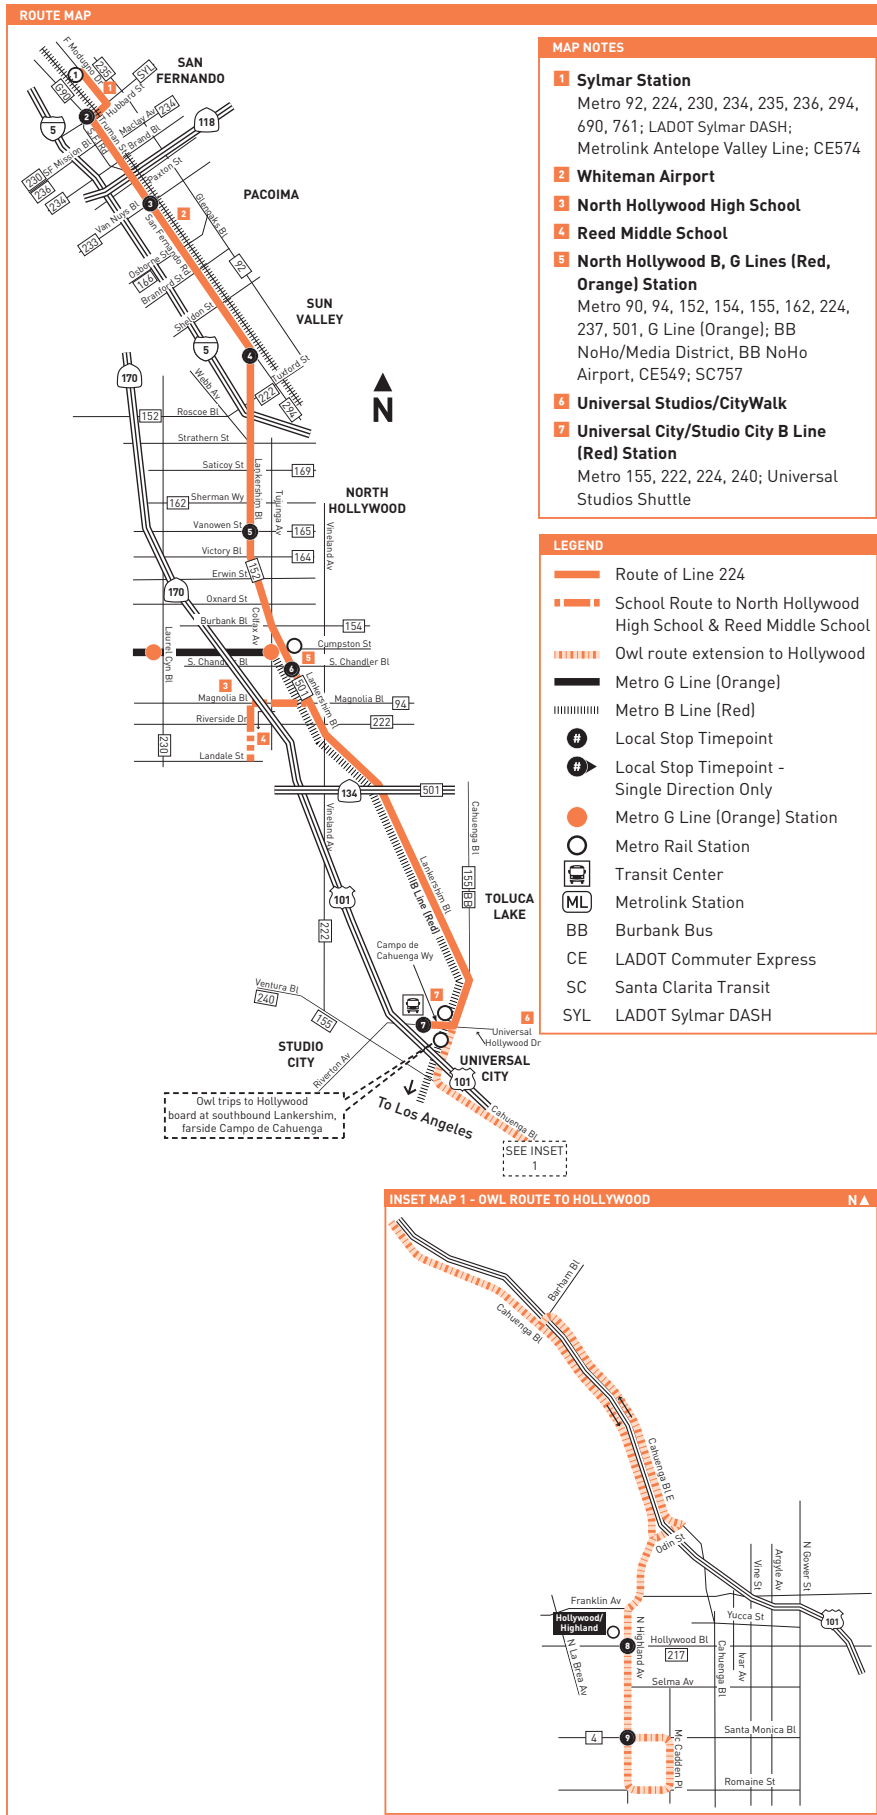

LOS ANGELES COUNTY METROPOLITAN TRANSPORTATION AUTHORITY

LINE 224