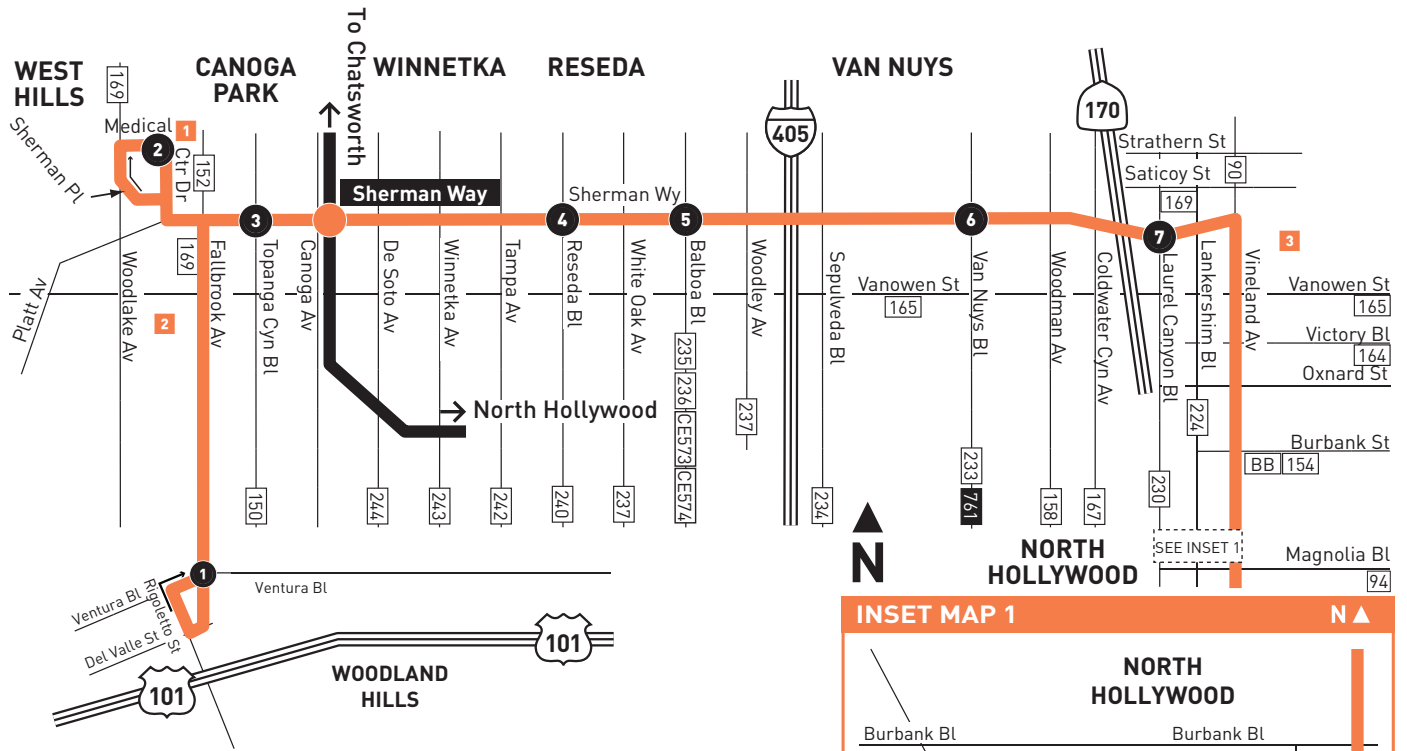

LOS ANGELES COUNTY METROPOLITAN TRANSPORTATION AUTHORITY

LINE 162

ROUTE MAP