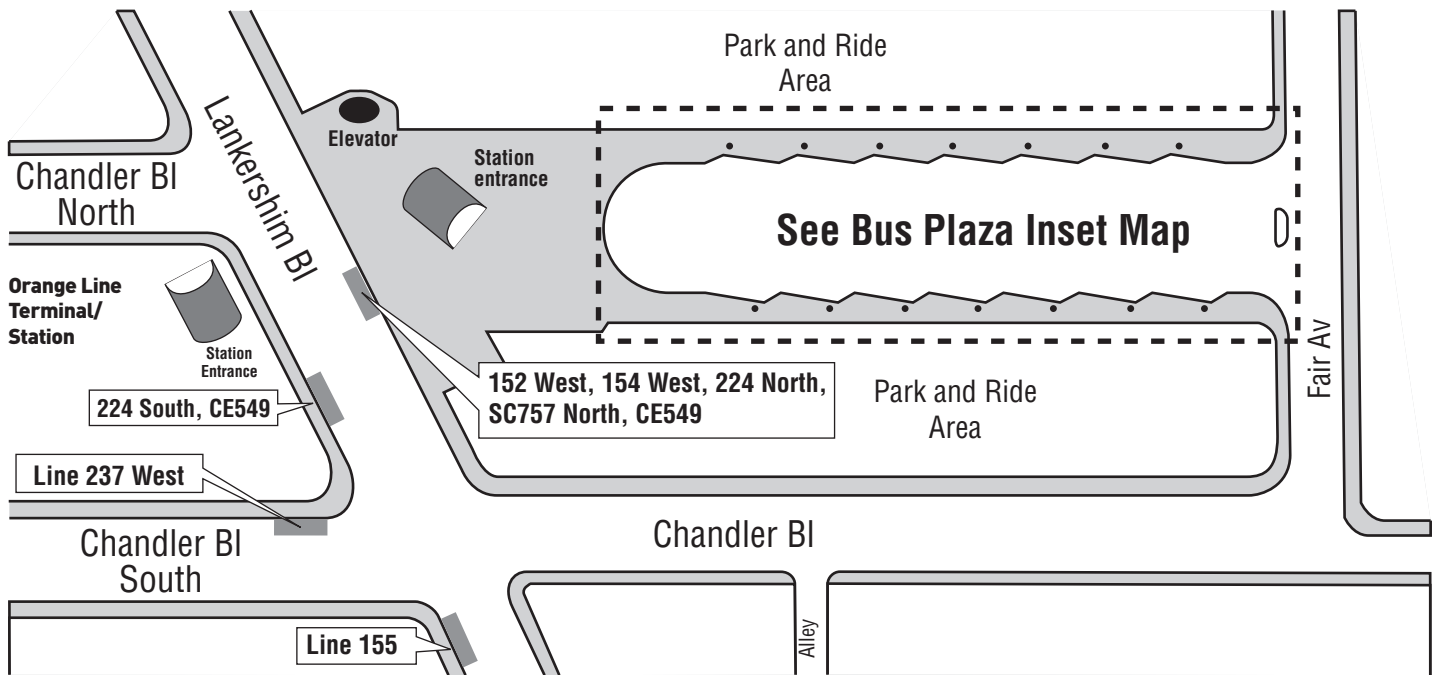

Effective December 19, 2021

Canoga Orange Line Station

Chatsworth Station

Map not to scale

Hollywood /Vine Station

Effective December 19, 2021

Division 15

Mission College East Campus

North Hollywood Station

Inset map: Bus Plaza

Map not to scale

Legend

Bus stop zone

Bus Bay Assignments

Bay 1	Burbank Bus - Media Center	Bay 8	Line 154, Discharge Any Line
Bay 2	162	Bay 9	90
Bay 3	162	Bay 10	90
Bay 4	152	Bay 11	94
Bay 5	152	Bay 12	94
Bay 6	Burbank Bus - Airport	Bay 13	501
Bay 7	155	Bay 14	Layover - SC Line 757