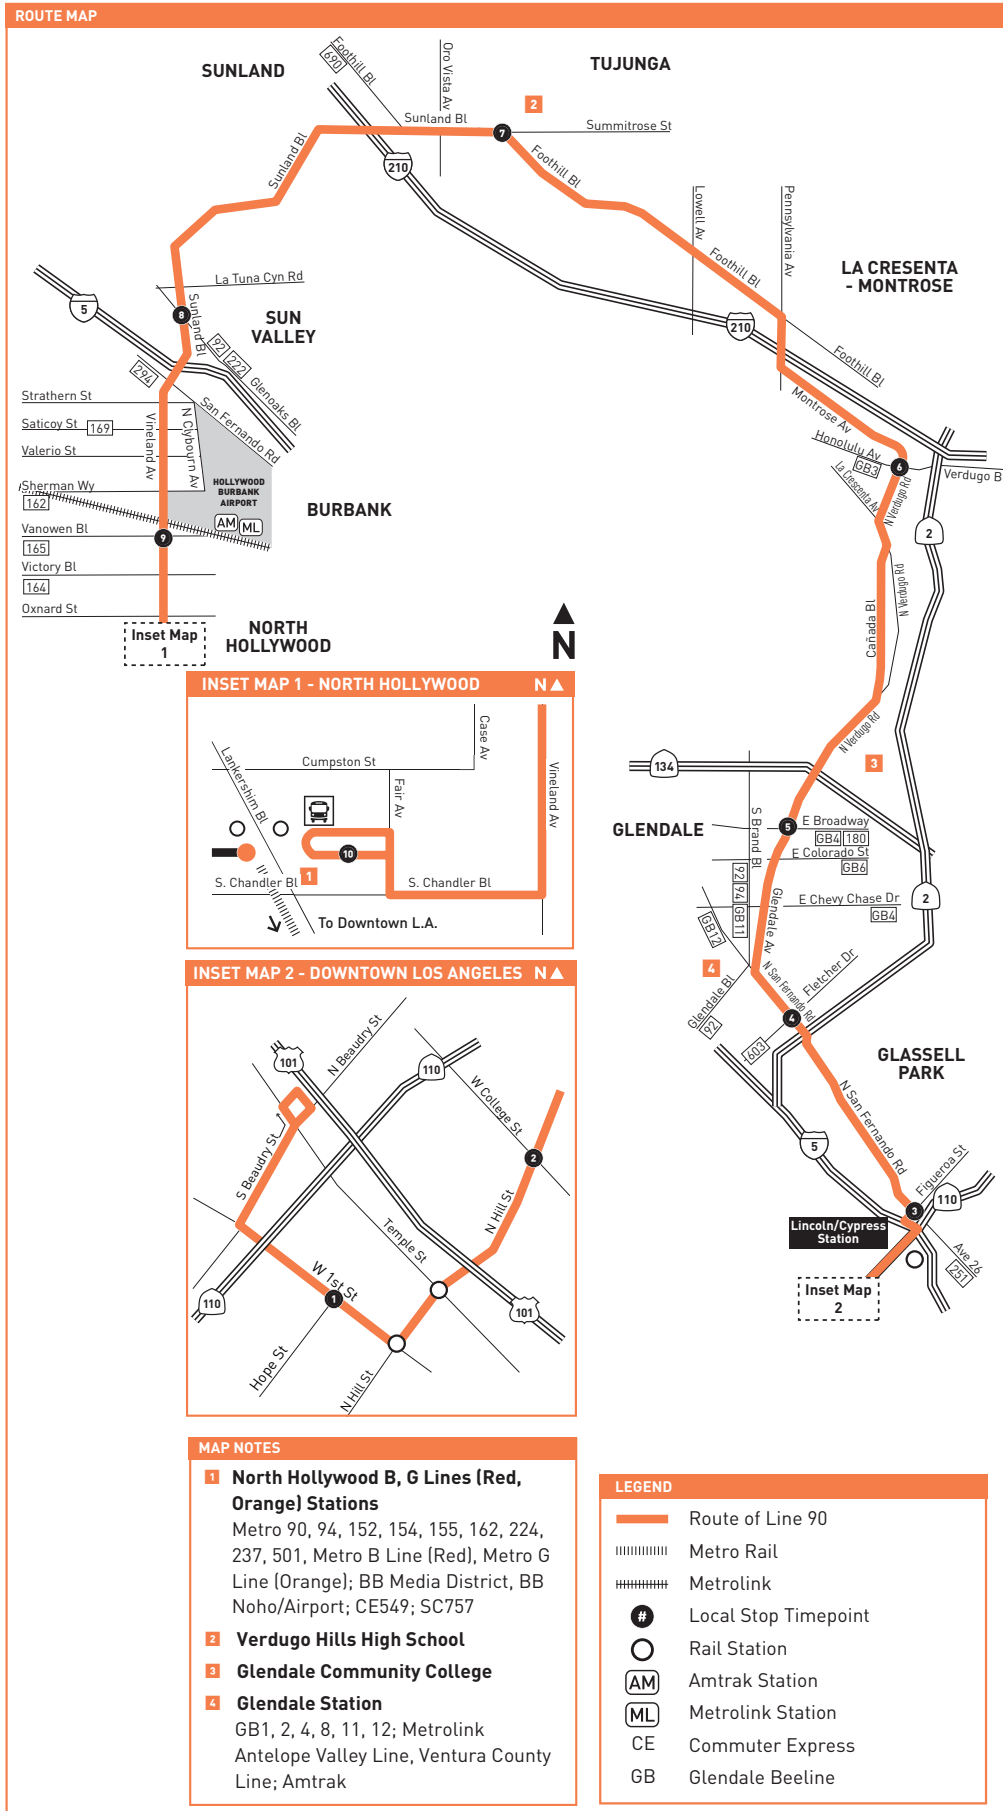

LOS ANGELES COUNTY METROPOLITAN TRANSPORTATION AUTHORITY LINE 090