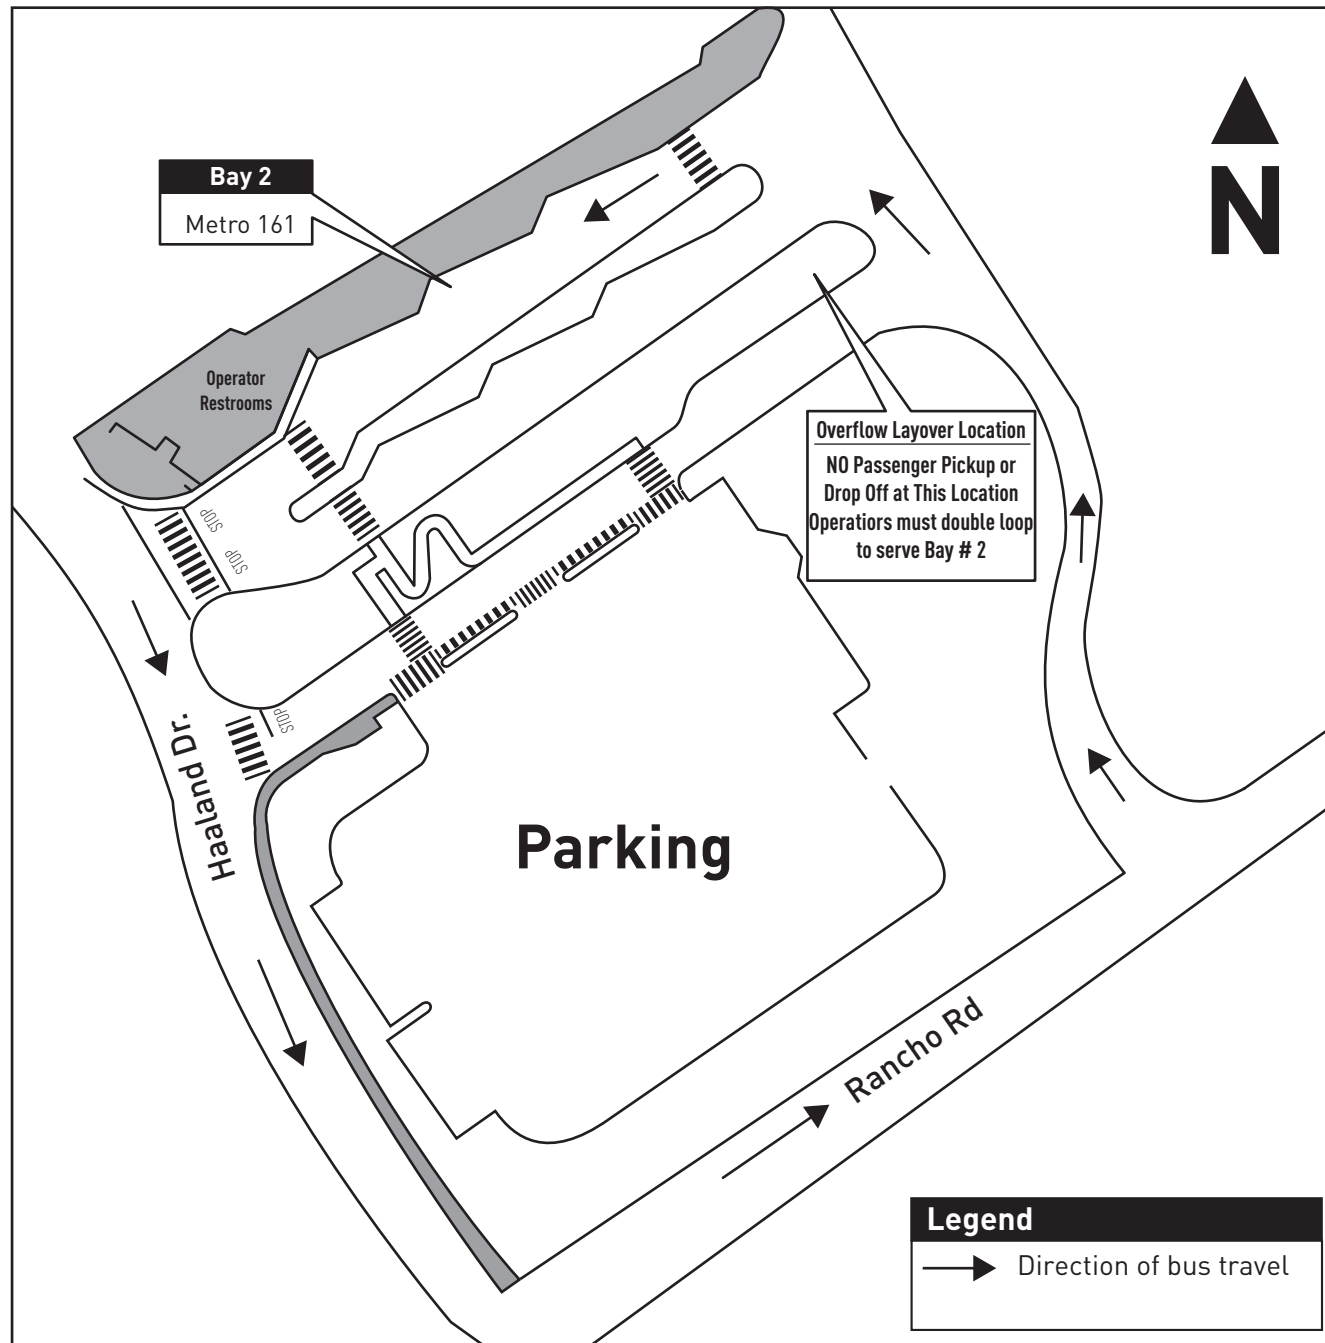

Thousand Oaks Transit Center