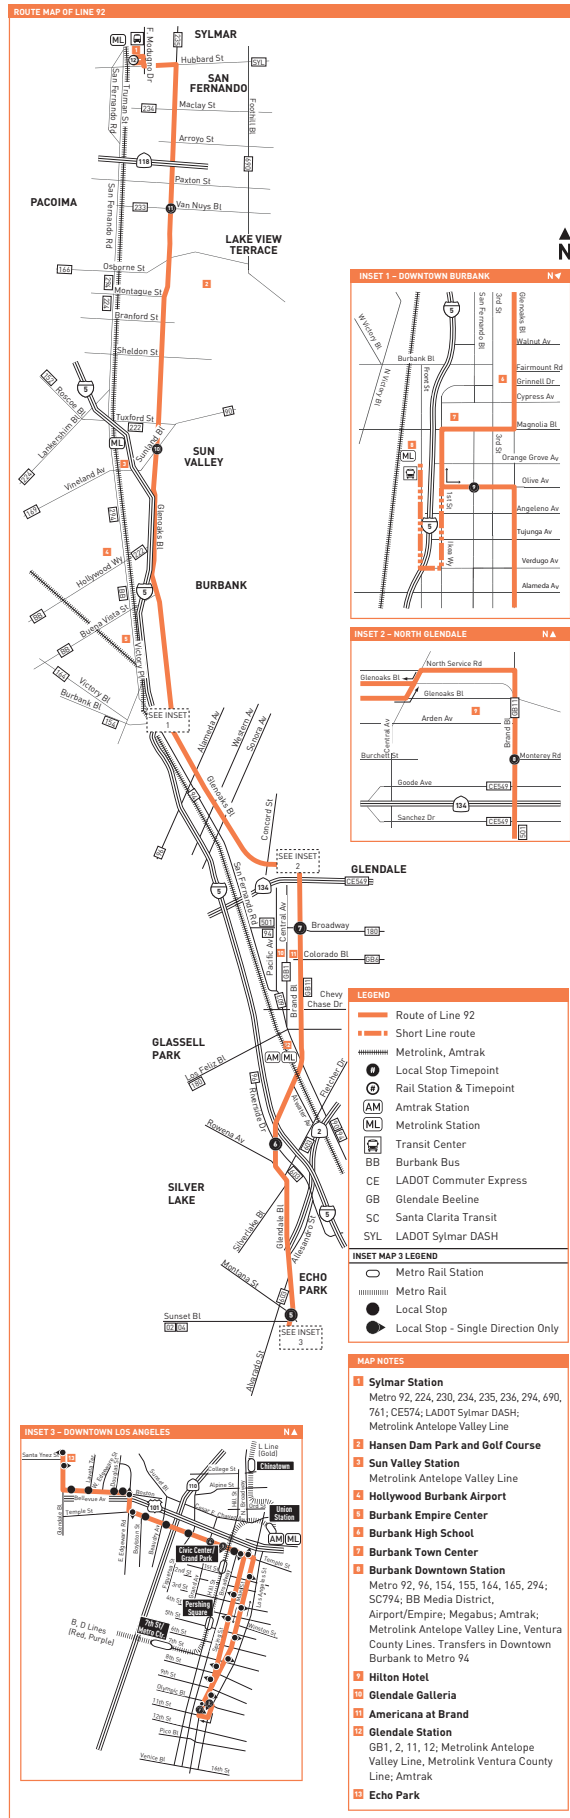

LOS ANGELES COUNTY METROPOLITAN TRANSPORTATION AUTHORITY

DIVISION 15
SUMMARY
MAPS

EFFECTIVE: 02-20-22

LOS ANGELES COUNTY METROPOLITAN TRANSPORTATION AUTHORITY LINE 090

THIS SIDE INTENTIONALLY BLANK

LOS ANGELES COUNTY METROPOLITAN TRANSPORTATION AUTHORITY LINE 92

MAP NOTES

- 1 West Hills Medical Center**
- 2 Cleveland High School**
- 3 Northridge Hospital**
- 4 Van Nuys Airport**
- 5 Kaiser-Permanente Hospital**
- 6 Polytechnic High School**
- 7 North Hollywood B, G Lines (Red, Orange) Stations**
 Metro 90, 94, 152, 154, 155, 162, 224, 237, 501, Metro B Line (Red), Metro G Line (Orange); BB Media District, BB Noho/Airport; CE549; SC757

INSET MAP A

- North Hollywood Red Line Station
- Metro G Line (Orange)
- Route of Line 152 Southbound Only
- Metro G Line (Orange) Station
- Stop & Timepoint

THIS SIDE INTENTIONALLY BLANK

LOS ANGELES COUNTY METROPOLITAN TRANSPORTATION AUTHORITY

LINE 154

ROUTE MAP

MAP NOTES

- 1 Van Nuys G Line (Orange) Station**
Metro 154, 233, 237, 761; LDVAN
- 2 Los Angeles Valley College**
- 3 Laurel Plaza**
- 4 North Hollywood B & G (Red & Orange) Line Stations**
Metro 90, 94, 152, 154, 155, 162, 224, 237, 501, B & G Line (Red & Orange); BB Media Distric, BB NoHo/Airport; CE549; SC757
- 5 Burbank High School**
- 6 Burbank Station**