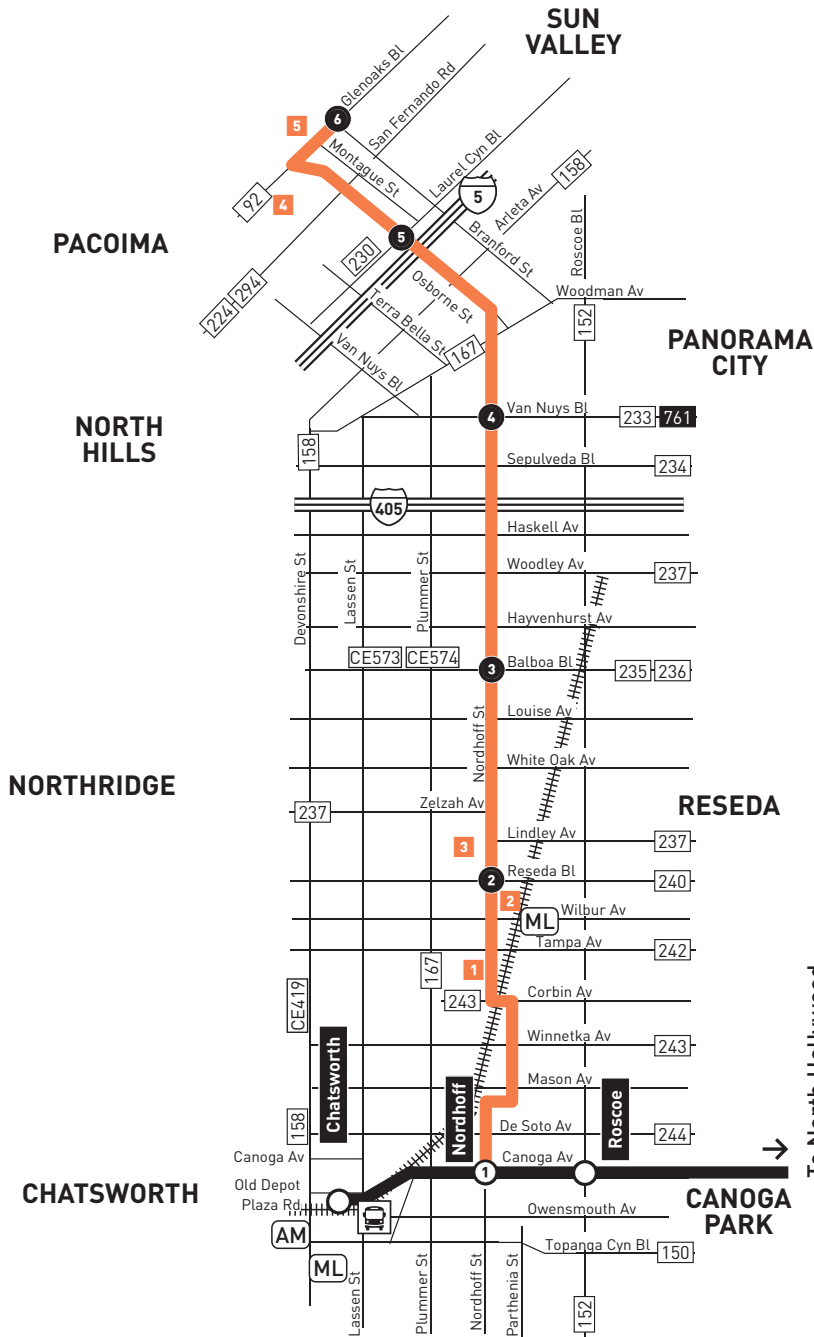

INSET MAP 1

INSET MAP 2 - NORTH HOLLYWOOD

LEGEND

- Route of Line 154
- Route of G Line (Orange)
- ||||| Metro B Line (Red)
- Los Angeles River
- # Local Stop Timepoint
- # Local Stop Timepoint Single Direction only
- Metro B Line (Red) Station
- Metro G Line (Orange) Station
- # Metro Busway & Rail Station Timepoint
- 🚊 Transit Center
- ML Metrolink Station
- AV Antelope Valley Transit Authority
- BB Burbank Bus
- CE Commuter Express
- SC Santa Clarita Transit
- VAN LADOT Van Nuys/Studio City DASH

LOS ANGELES COUNTY METROPOLITAN TRANSPORTATION AUTHORITY

LINE 166

ROUTE MAP

MAP NOTES

- 1 Northridge Fashion Center**
- 2 Northridge Station**
LD - Northridge;
Metrolink Ventura County Line
- 3 C.S.U. Northridge**
- 4 Whiteman Airport**
- 5 Hansen Dam Recreational Park**

LEGEND

- Route of Line 166
- Route of G Line (Orange)
- Metrolink Rail
- Local Stop Timepoint
- Local Stop Timepoint Single Direction Only
- Metro G Line (Orange) Station Timepoint
- Metro G Line (Orange) Station
- Amtrak Station
- Metrolink Station
- Transit Center
- LADOT Commuter Express
- LADOT DASH
- Santa Clarita Transit
- Simi Valley Transit