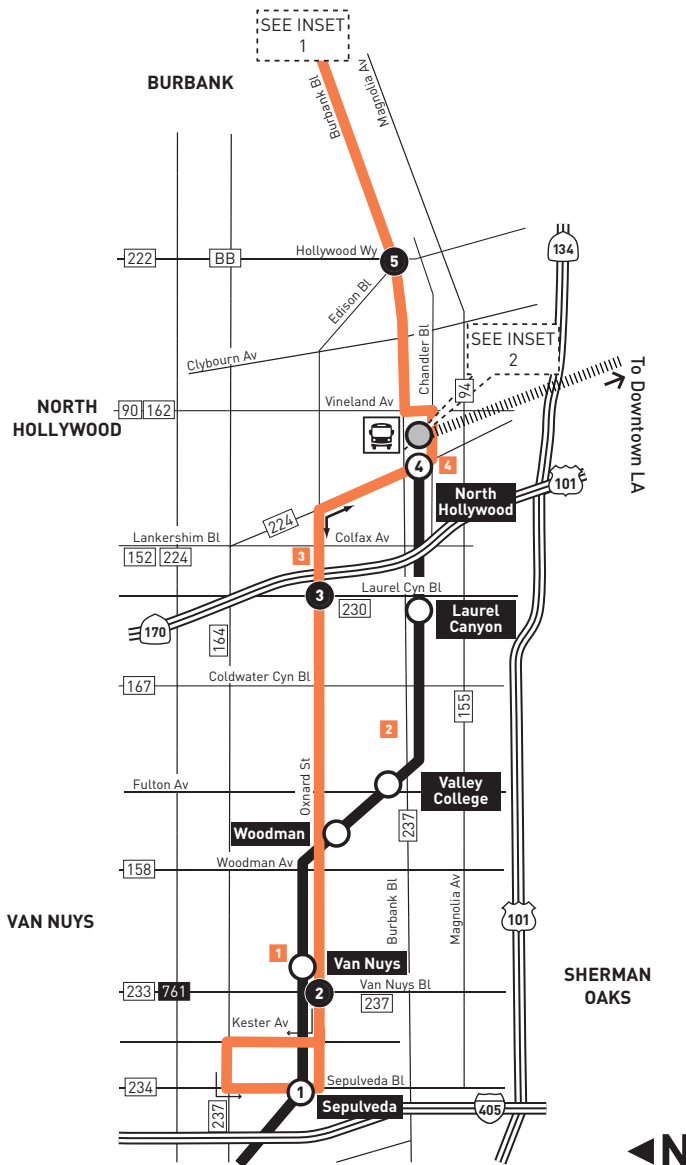

MAP NOTES

- 1 West Hills Medical Center**
- 2 Cleveland High School**
- 3 Northridge Hospital**
- 4 Van Nuys Airport**
- 5 Kaiser-Permanente Hospital**
- 6 Polytechnic High School**
- 7 North Hollywood B, G Lines (Red, Orange) Stations**
 Metro 90, 94, 152, 154, 155, 162, 224, 237, 501, Metro B Line (Red), Metro G Line (Orange); BB Media District, BB Noho/Airport; CE549; SC757

INSET MAP A

- North Hollywood Red Line Station
- Metro G Line (Orange)
- Route of Line 152 Southbound Only
- Metro G Line (Orange) Station
- Stop & Timepoint

THIS SIDE INTENTIONALLY BLANK

LOS ANGELES COUNTY METROPOLITAN TRANSPORTATION AUTHORITY

LINE 154

ROUTE MAP

MAP NOTES

- 1 Van Nuys G Line (Orange) Station**
Metro 154, 233, 237, 761; LDVAN
- 2 Los Angeles Valley College**
- 3 Laurel Plaza**
- 4 North Hollywood B & G (Red & Orange) Line Stations**
Metro 90, 94, 152, 154, 155, 162, 224, 237, 501, B & G Line (Red & Orange); BB Media Distric, BB NoHo/Airport; CE549; SC757
- 5 Burbank High School**
- 6 Burbank Station**

INSET MAP 1

INSET MAP 2 - NORTH HOLLYWOOD

LEGEND

- Route of Line 154
- Route of G Line (Orange)
- ||||| Metro B Line (Red)
- Los Angeles River
- # Local Stop Timepoint
- # Local Stop Timepoint Single Direction only
- Metro B Line (Red) Station
- Metro G Line (Orange) Station
- # Metro Busway & Rail Station Timepoint
- 🚊 Transit Center
- ML Metrolink Station
- AV Antelope Valley Transit Authority
- BB Burbank Bus
- CE Commuter Express
- SC Santa Clarita Transit
- VAN LADOT Van Nuys/Studio City DASH