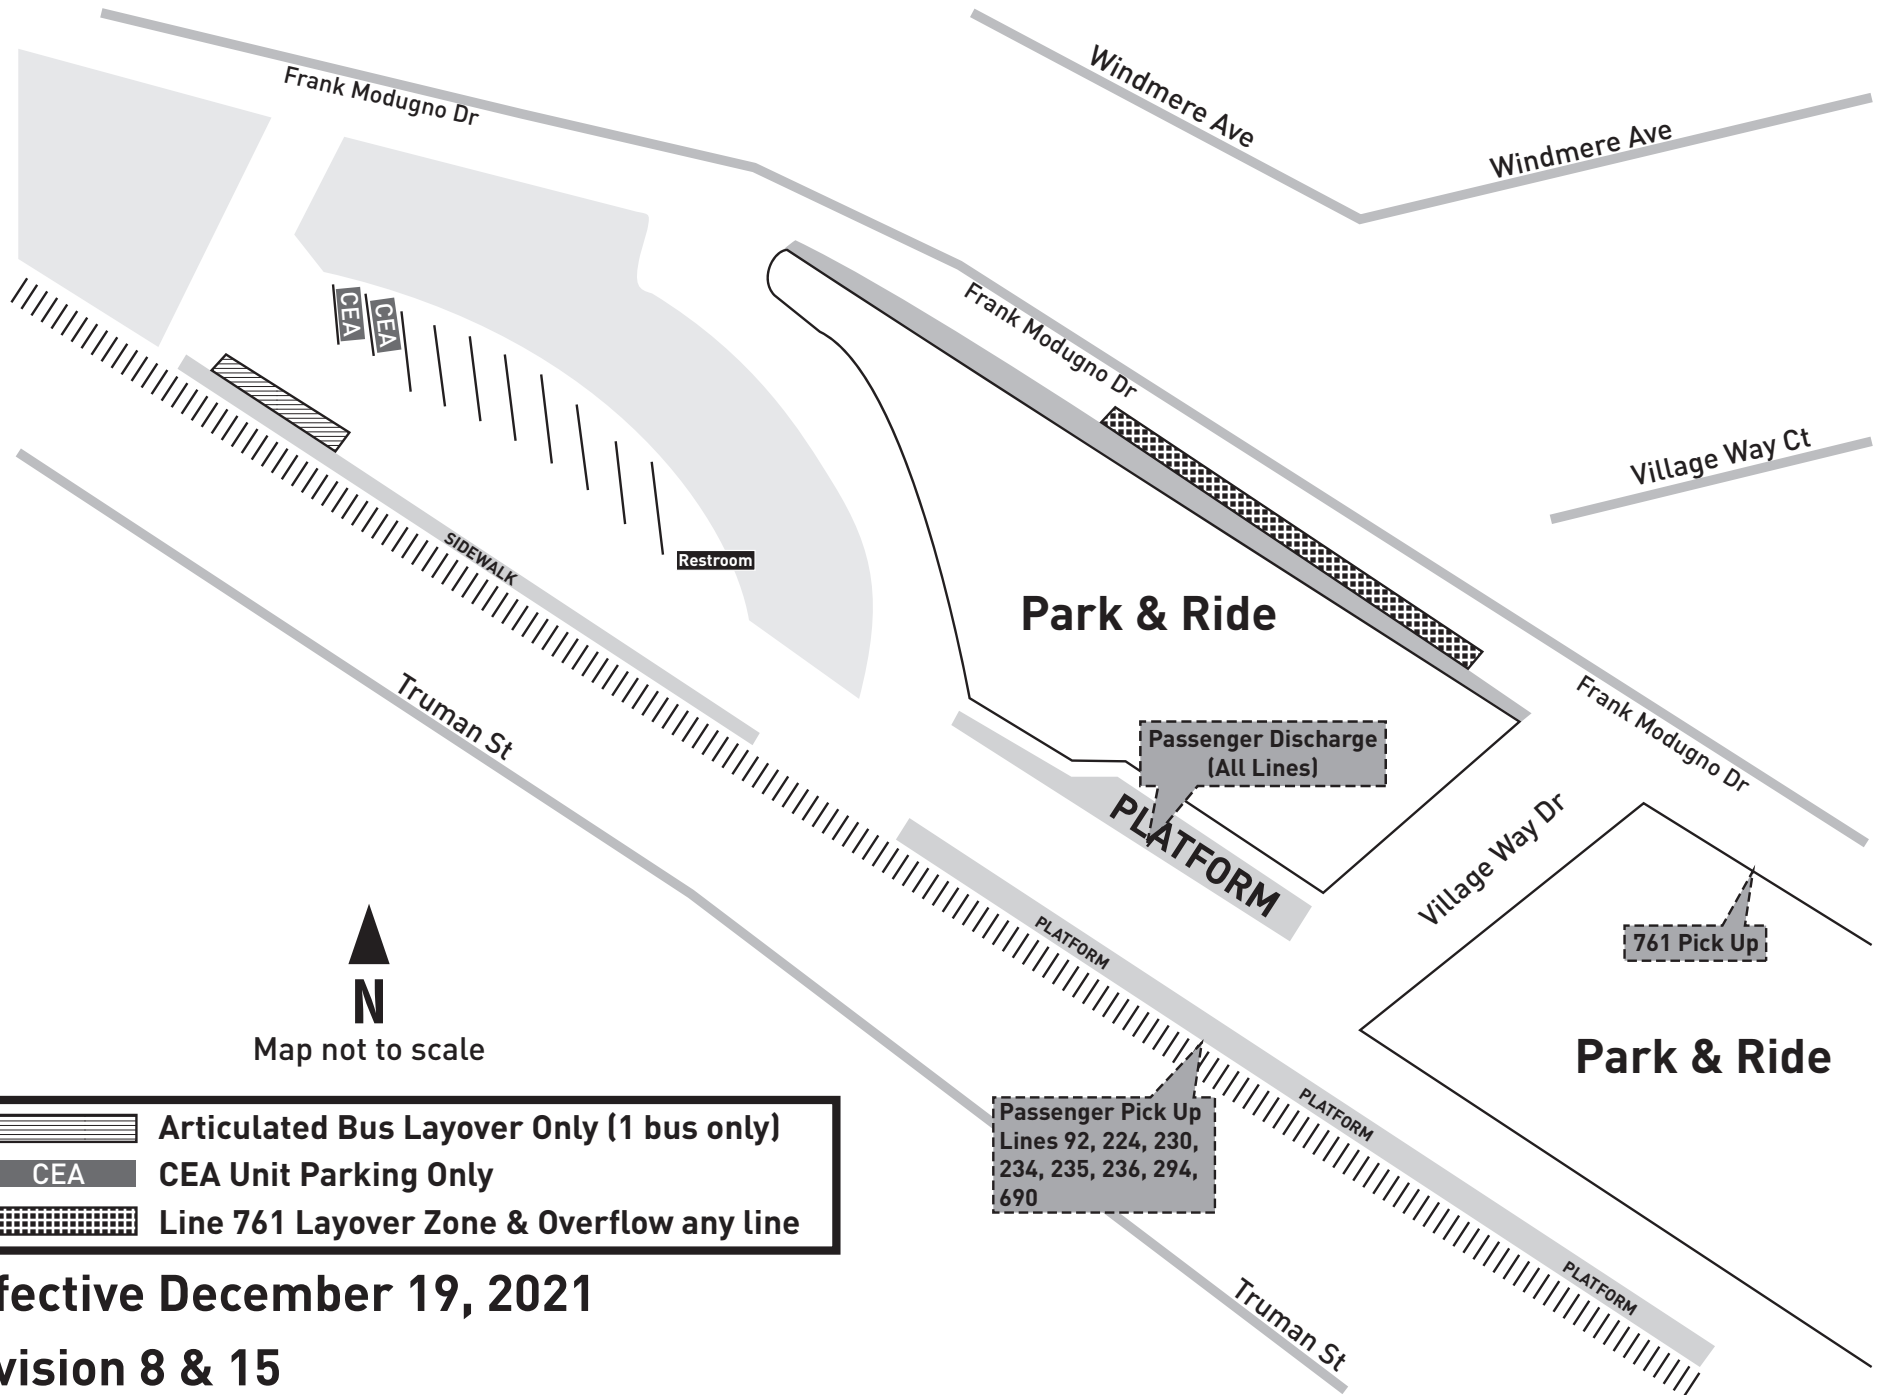

Sylmar/San Fernando Station

Map not to scale

	Articulated Bus Layover Only (1 bus only)
	CEA Unit Parking Only
	Line 761 Layover Zone & Overflow any line

Effective December 19, 2021

Division 8 & 15