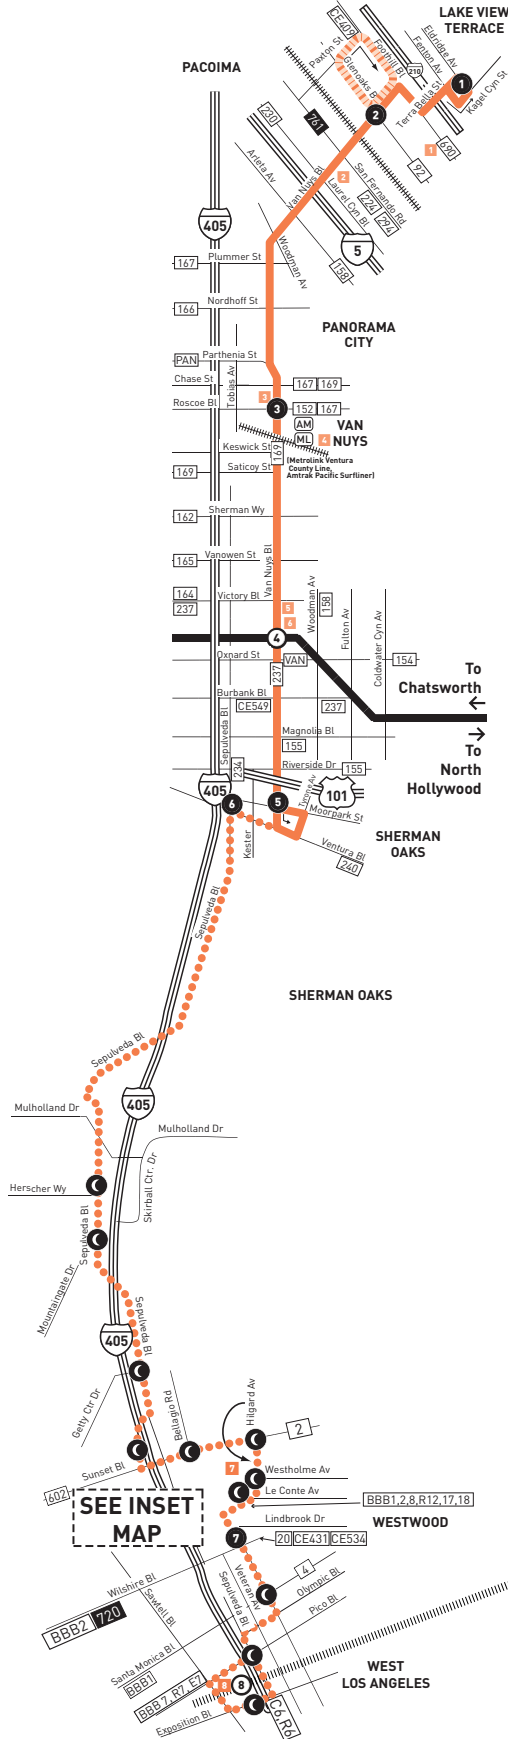

INSET MAP 1

INSET MAP 2 - NORTH HOLLYWOOD

LEGEND

- Route of Line 154
- Route of G Line (Orange)
- ||||| Metro B Line (Red)
- Los Angeles River
- # Local Stop Timepoint
- # Local Stop Timepoint Single Direction only
- Metro B Line (Red) Station
- Metro G Line (Orange) Station
- # Metro Busway & Rail Station Timepoint
- 🚊 Transit Center
- ML Metrolink Station
- AV Antelope Valley Transit Authority
- BB Burbank Bus
- CE Commuter Express
- SC Santa Clarita Transit
- VAN LADOT Van Nuys/Studio City DASH

LOS ANGELES COUNTY METROPOLITAN TRANSPORTATION AUTHORITY

LINE 166

ROUTE MAP

MAP NOTES

- 1 Northridge Fashion Center**
- 2 Northridge Station**
LD - Northridge;
Metrolink Ventura County Line
- 3 C.S.U. Northridge**
- 4 Whiteman Airport**
- 5 Hansen Dam Recreational Park**

LEGEND

- Route of Line 166
- Route of G Line (Orange)
- Metrolink Rail
- Local Stop Timepoint
- Local Stop Timepoint Single Direction Only
- Metro G Line (Orange) Station Timepoint
- Metro G Line (Orange) Station
- Amtrak Station
- Metrolink Station
- Transit Center
- LADOT Commuter Express
- LADOT DASH
- Santa Clarita Transit
- Simi Valley Transit

THIS SIDE INTENTIONALLY BLANK

LOS ANGELES COUNTY METROPOLITAN TRANSPORTATION AUTHORITY LINE 230

THIS SIDE INTENTIONALLY BLANK

LOS ANGELES COUNTY METROPOLITAN TRANSPORTATION AUTHORITY

LINE 233

ROUTE MAP

- LEGEND**
- Route of Line 233
 - - - - - Van Nuys & Glenoaks Short Line Turnaround Loop
 - Metro G Line (Orange)
 - Early Morning & Late Night route
 - # Metro Expo Line & Station
 - Metrolink
 - # Local Stop Timepoint
 - # Orange Line Station
 - C Night Service and Stops
 - AM Amtrak Station
 - ML Metrolink Station
 - T Transit Center
 - BBB Santa Monica's Big Blue Bus
 - CC Culver City
 - CE LADOT Commuter Express
 - PAN LADOT Panorama City/ Van Nuys DASH
 - VAN LADOT Van Nuys/Studio City DASH