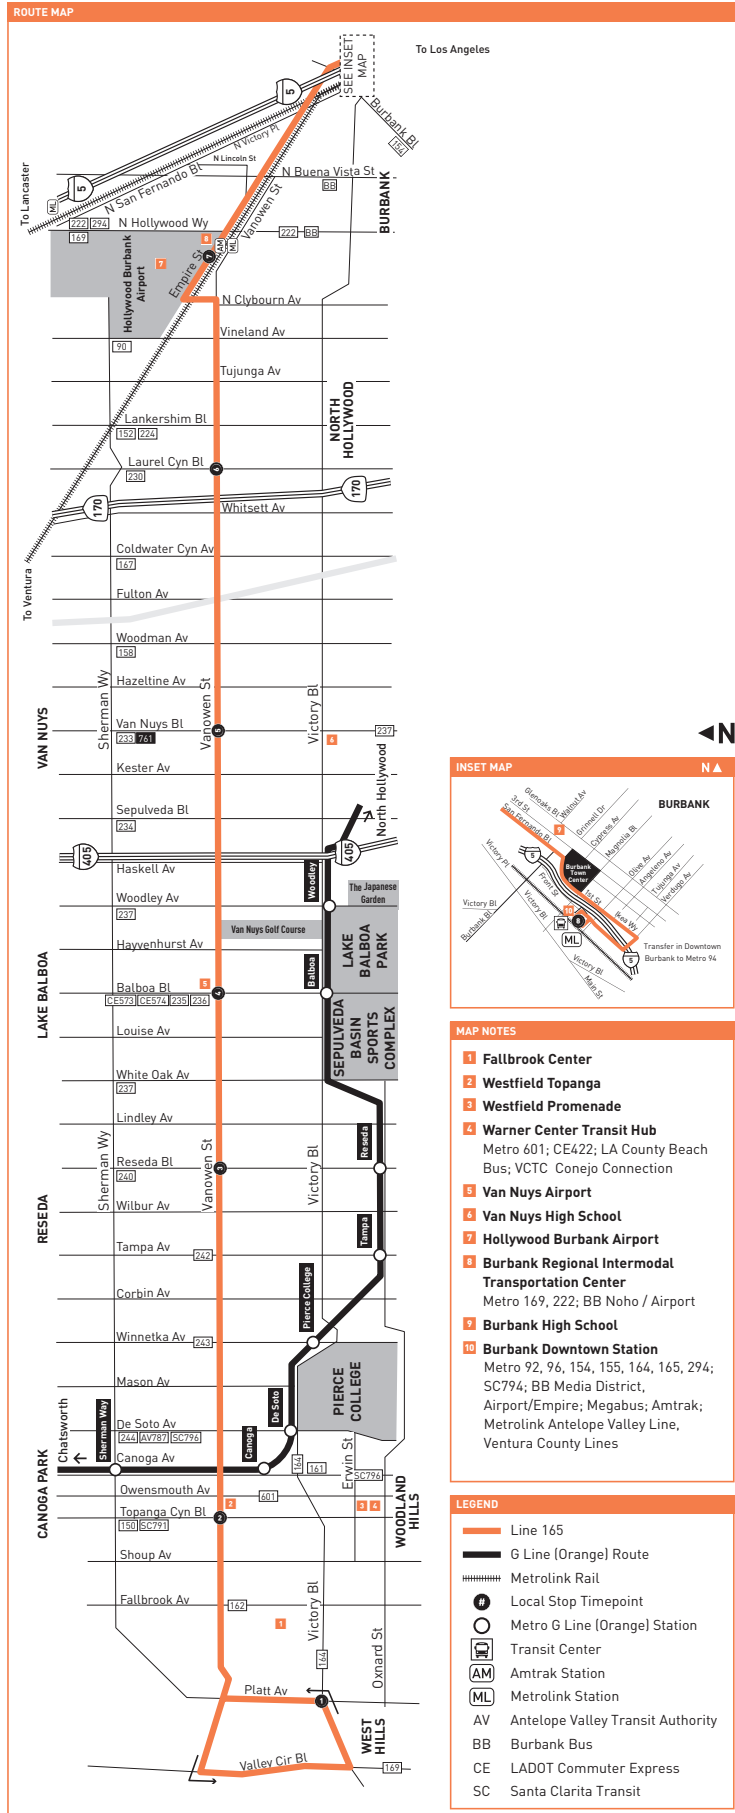

LOS ANGELES COUNTY METROPOLITAN TRANSPORTATION AUTHORITY

LINE 165