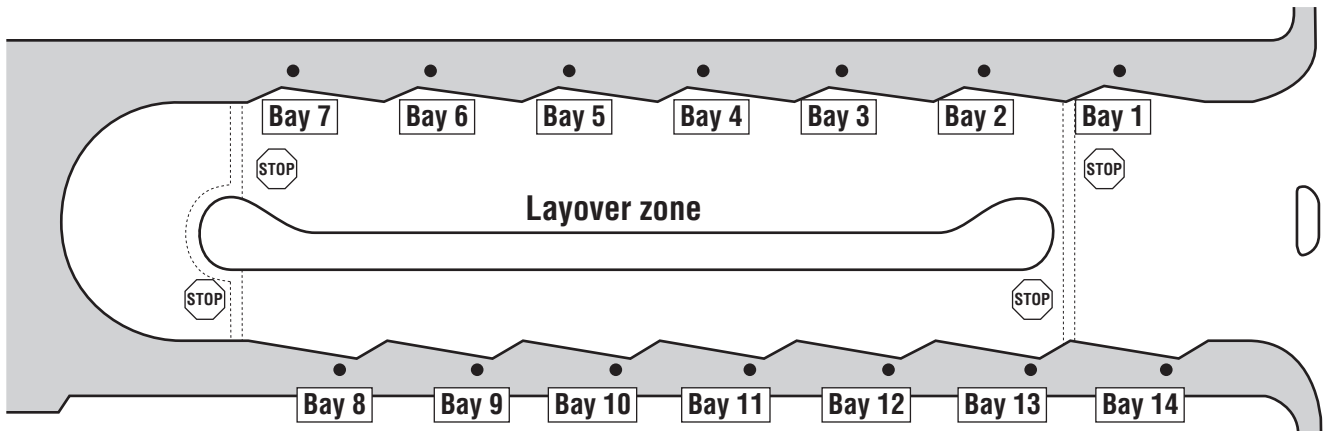

Effective December 19, 2021

Canoga Orange Line Station

Chatsworth Station

Map not to scale

Hollywood /Vine Station

Effective December 19, 2021

Division 15

Mission College East Campus

North Hollywood Station

Inset map: Bus Plaza

Map not to scale

Legend

Bus stop zone

Bus Bay Assignments

Bay 1	Burbank Bus - Media Center	Bay 8	Line 154, Discharge Any Line
Bay 2	162	Bay 9	90
Bay 3	162	Bay 10	90
Bay 4	152	Bay 11	94
Bay 5	152	Bay 12	94
Bay 6	Burbank Bus - Airport	Bay 13	501
Bay 7	155	Bay 14	Layover - SC Line 757