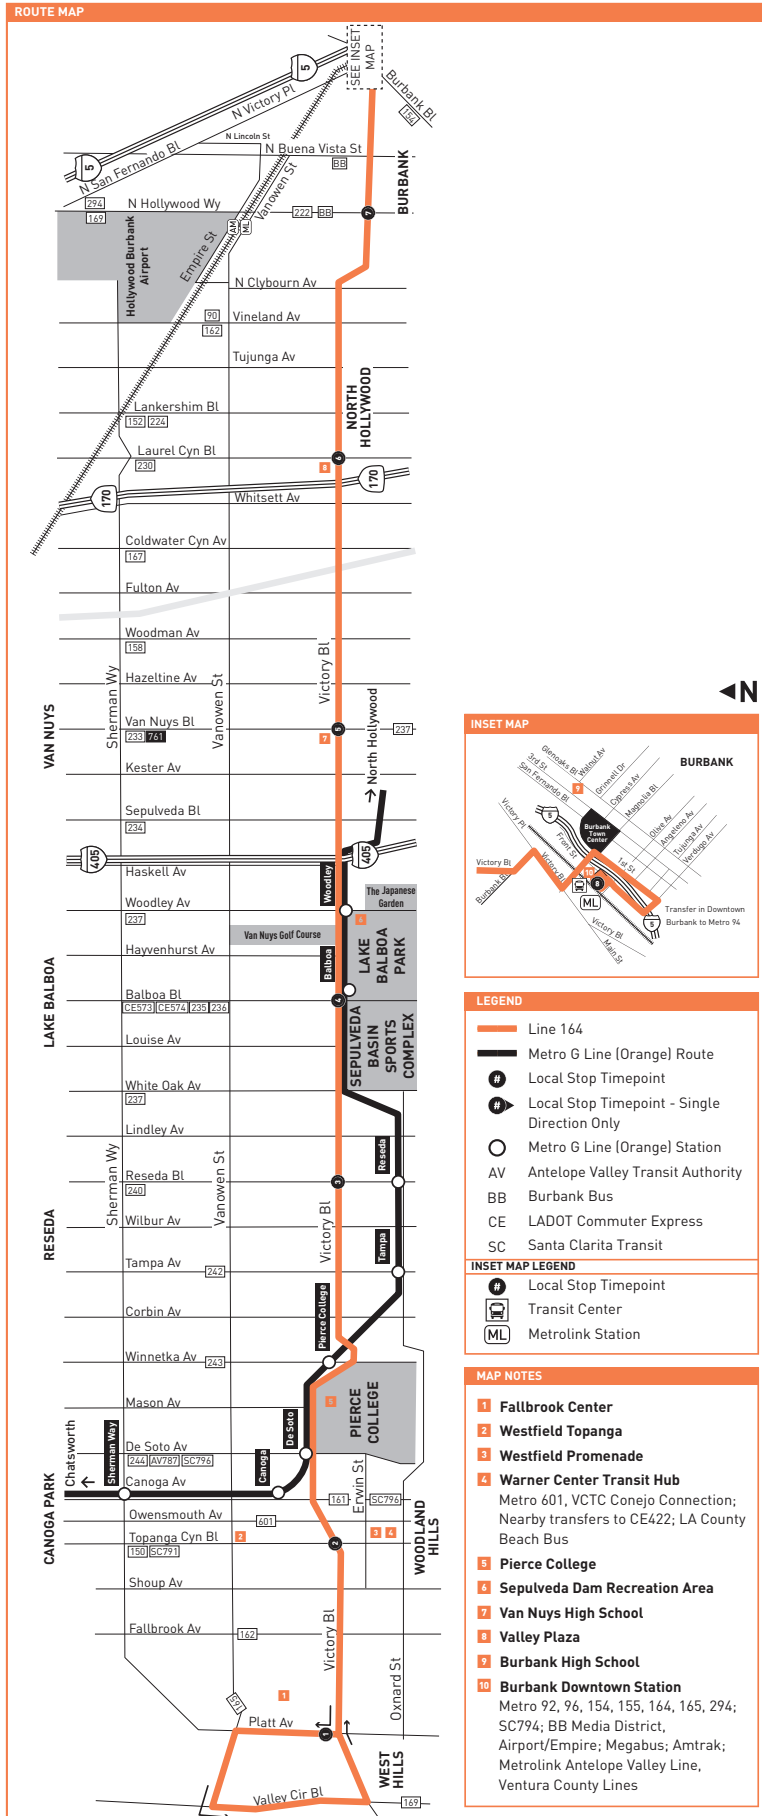

LOS ANGELES COUNTY METROPOLITAN TRANSPORTATION AUTHORITY LINE 164