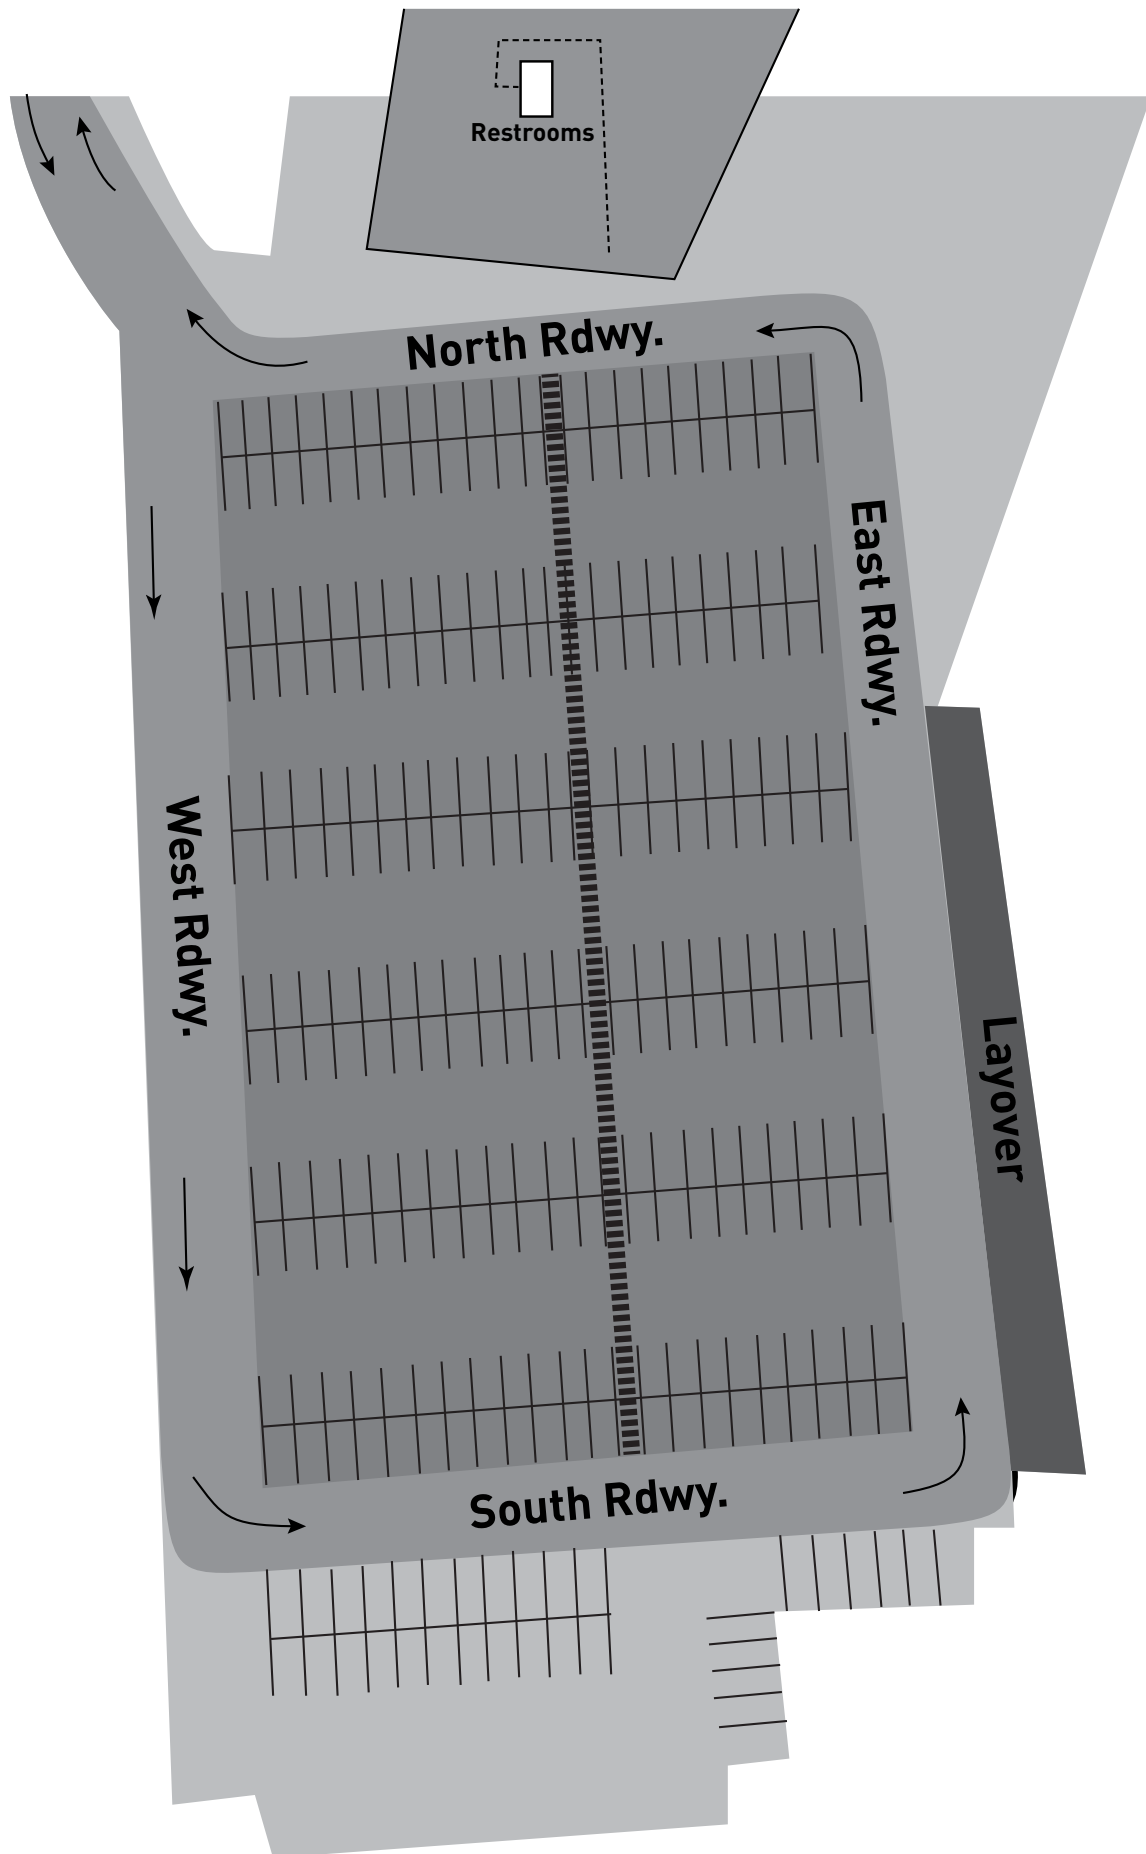

Effective December 19, 2021

Canoga Orange Line Station

Chatsworth Station

Map not to scale

Hollywood /Vine Station

Effective December 19, 2021

Division 15

Mission College East Campus