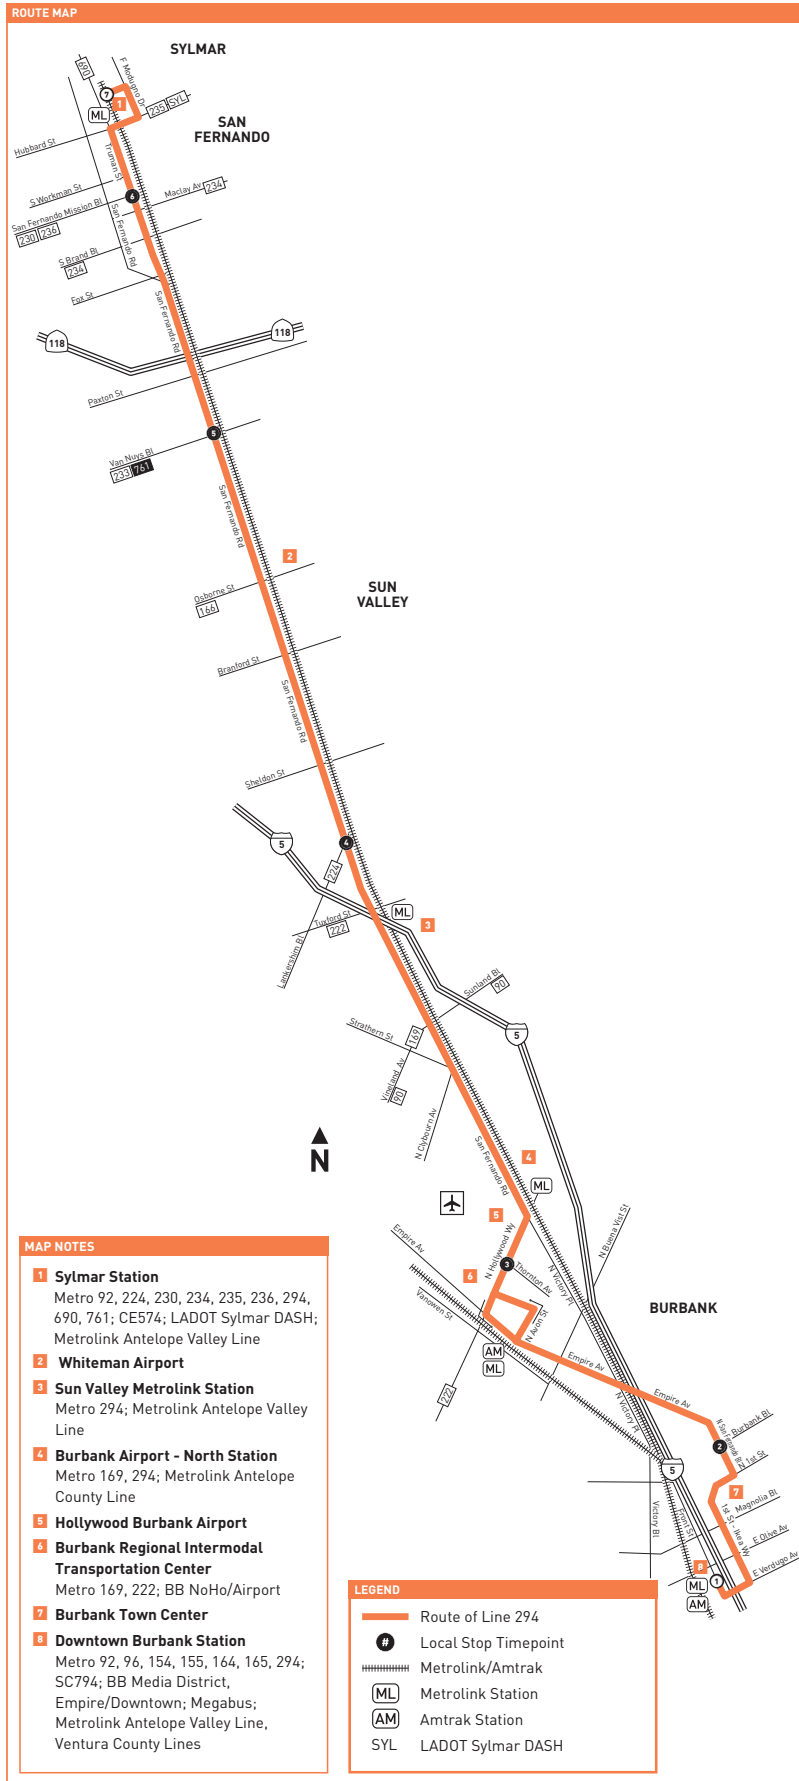

LOS ANGELES COUNTY METROPOLITAN TRANSPORTATION AUTHORITY LINE 294