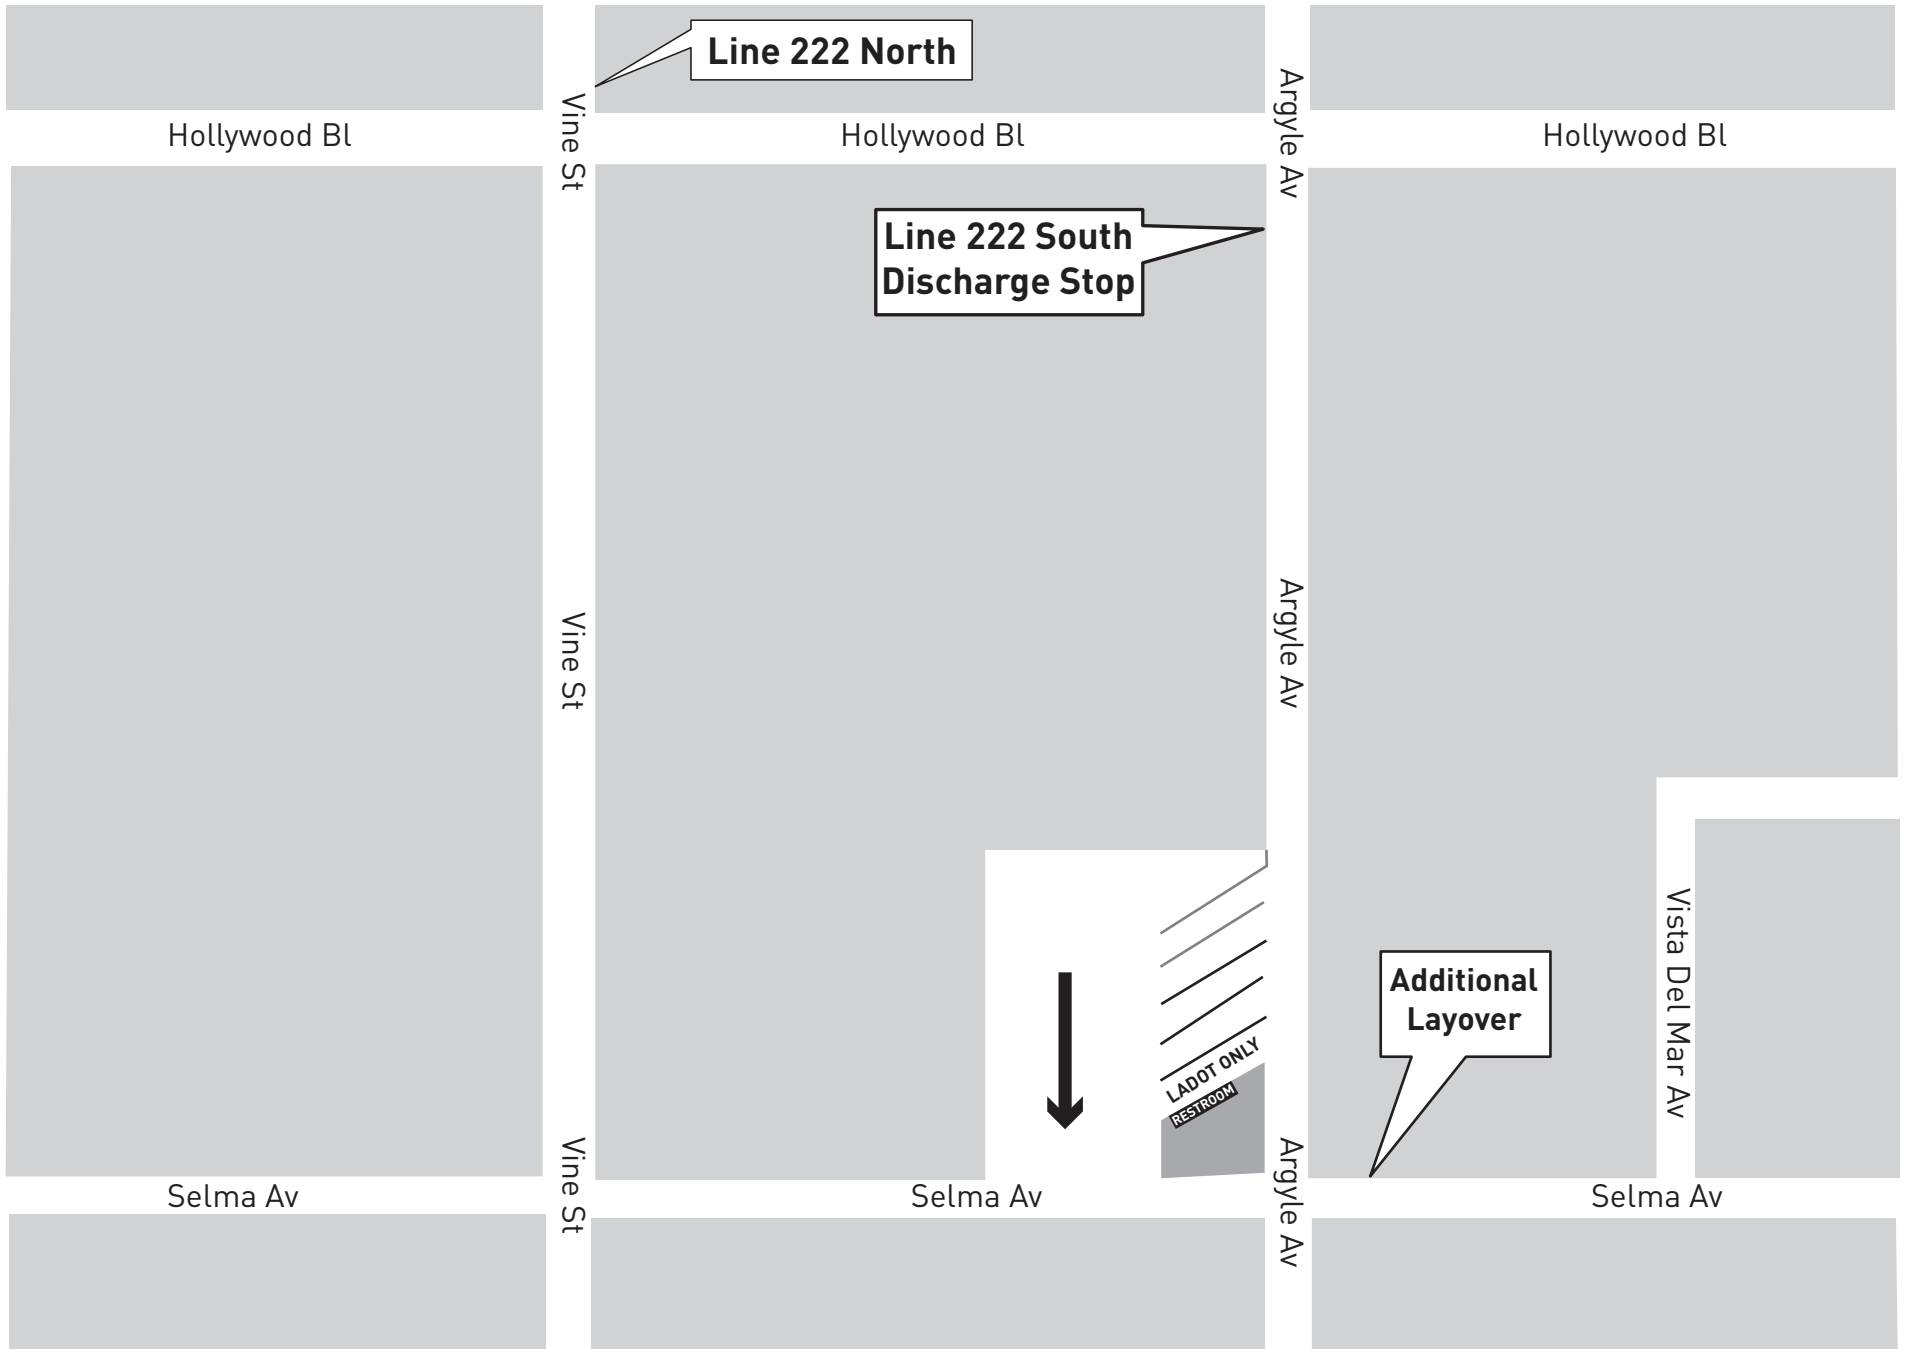

Effective December 19, 2021

Canoga Orange Line Station

Chatsworth Station

Map not to scale

Hollywood /Vine Station

Effective December 19, 2021

Division 15

Mission College East Campus

North Hollywood Station

Inset map: Bus Plaza

Map not to scale

Legend

Bus stop zone

Bus Bay Assignments

Bay 1	Burbank Bus - Media Center	Bay 8	Line 154, Discharge Any Line
Bay 2	162	Bay 9	90
Bay 3	162	Bay 10	90
Bay 4	152	Bay 11	94
Bay 5	152	Bay 12	94
Bay 6	Burbank Bus - Airport	Bay 13	501
Bay 7	155	Bay 14	Layover - SC Line 757