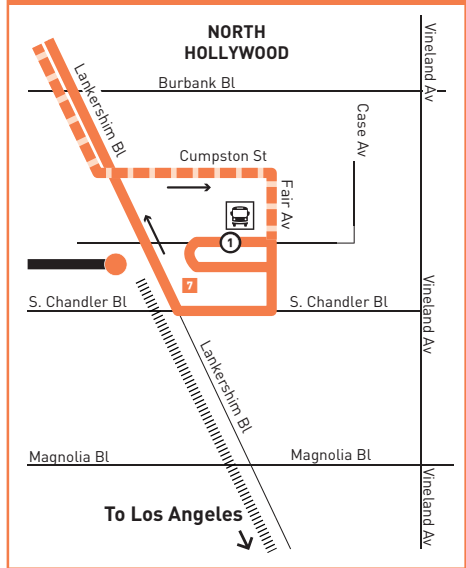

THIS SIDE INTENTIONALLY BLANK

LOS ANGELES COUNTY METROPOLITAN TRANSPORTATION AUTHORITY

LINE 094

THIS SIDE INTENTIONALLY BLANK

LOS ANGELES COUNTY METROPOLITAN TRANSPORTATION AUTHORITY LINE 152

ROUTE MAP

INSET MAP A

MAP NOTES

- 1 West Hills Medical Center**
- 2 Cleveland High School**
- 3 Northridge Hospital**
- 4 Van Nuys Airport**
- 5 Kaiser-Permanente Hospital**
- 6 Polytechnic High School**
- 7 North Hollywood B, G Lines (Red, Orange) Stations**
 Metro 90, 94, 152, 154, 155, 162, 224, 237, 501, Metro B Line (Red), Metro G Line (Orange); BB Media District, BB Noho/Airport; CE549; SC757

INSET MAP A

- North Hollywood Red Line Station
- Metro G Line (Orange)
- Route of Line 152 Southbound Only
- Metro G Line (Orange) Station
- Stop & Timepoint

THIS SIDE INTENTIONALLY BLANK

LOS ANGELES COUNTY METROPOLITAN TRANSPORTATION AUTHORITY

LOS ANGELES COUNTY METROPOLITAN TRANSPORTATION AUTHORITY

LINE 166

ROUTE MAP

MAP NOTES

- 1 Northridge Fashion Center**
- 2 Northridge Station**
LD - Northridge;
Metrolink Ventura County Line
- 3 C.S.U. Northridge**
- 4 Whiteman Airport**
- 5 Hansen Dam Recreational Park**