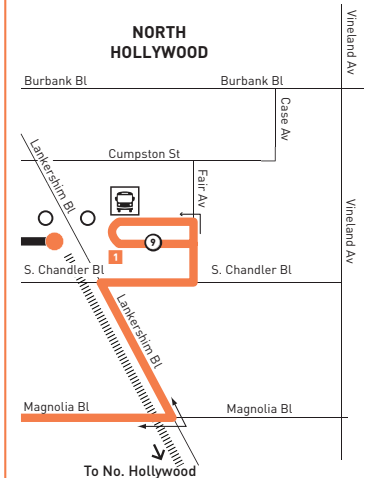

INSET MAP 1

INSET MAP 2 - NORTH HOLLYWOOD

LEGEND

- Route of Line 154
- Route of G Line (Orange)
- ||||| Metro B Line (Red)
- Los Angeles River
- # Local Stop Timepoint
- # Local Stop Timepoint Single Direction only
- Metro B Line (Red) Station
- Metro G Line (Orange) Station
- # Metro Busway & Rail Station Timepoint
- 🚊 Transit Center
- ML Metrolink Station
- AV Antelope Valley Transit Authority
- BB Burbank Bus
- CE Commuter Express
- SC Santa Clarita Transit
- VAN LADOT Van Nuys/Studio City DASH

INSET MAP 2 LEGEND

- Westbound Only Route (Pick up on Lankershim Bl)
- ▬▬▬▬ Eastbound Only Route (Pick up on Bay #8)

THIS SIDE INTENTIONALLY BLANK

LOS ANGELES COUNTY METROPOLITAN TRANSPORTATION AUTHORITY

LINE 155

ROUTE MAP OF LINE 155

INSET 2 - NORTH HOLLYWOOD STATION

INSET 1 - UNIVERSAL CITY/STUDIO CITY STATION

MAP NOTES

- 1 North Hollywood B, G Lines (Red, Orange) Stations**
Metro 90, 94, 152, 154, 155, 162, 224, 237, 501; Metro B Line (Red), Metro G Line (Orange); BB Media District, BB Noho/Airport; CE549; SC757
- 2 Westfield Fashion Square**
- 3 Universal City/Studio City Station**
Metro 155, 222, 224, 240; B Line (Red); Burbank Bus Pink Route; Universal Studios Shuttle
- 4 Universal City Walk**
- 5 Warner Bros. Studios**
- 6 The Burbank Studios**
- 7 Providence St. Joseph Medical Center**
- 8 Disney Studios**
- 9 Burbank Town Center**
- 10 Burbank Downtown Station**
Metro 92, 96, 154, 155, 164, 165, 294; SC794; BB Media District, Airport/Empire; Megabus; Metrolink Antelope Valley Line, Ventura County Line. Transfers in Downtown Burbank to Metro 94

LOS ANGELES COUNTY METROPOLITAN TRANSPORTATION AUTHORITY

LINE 166

ROUTE MAP

MAP NOTES

- 1 Northridge Fashion Center**
- 2 Northridge Station**
LD - Northridge;
Metrolink Ventura County Line
- 3 C.S.U. Northridge**
- 4 Whiteman Airport**
- 5 Hansen Dam Recreational Park**