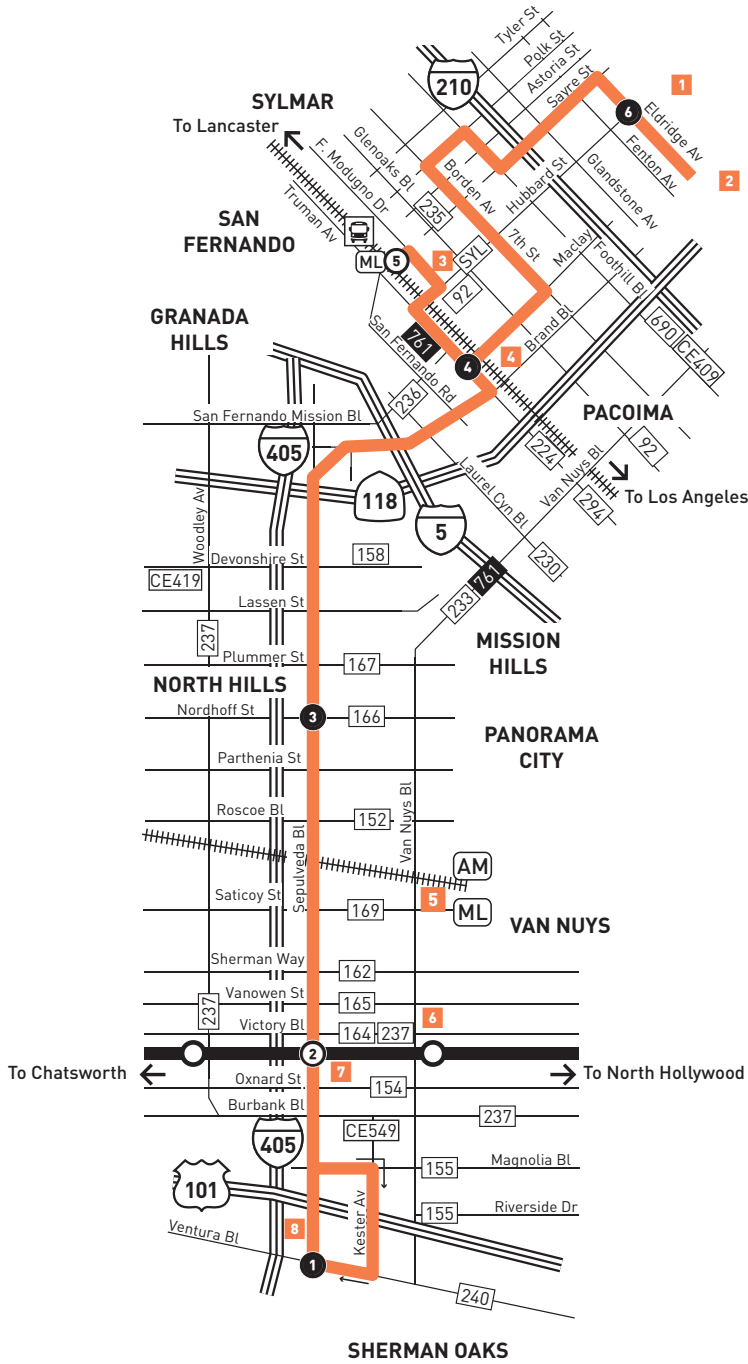

LOS ANGELES COUNTY METROPOLITAN TRANSPORTATION AUTHORITY

LINE 234

INSET MAP

LEGEND

- Line 234 Route
- Metro G Line (Orange)
- Metrolink
- # Local Stop Timepoint
- AM Amtrak Station
- ML Metrolink Station
- Transit Center
- CE LADOT Commuter Express
- SYL LADOT Sylmar DASH

MAP NOTES

1. **1 Los Angeles Mission College**
2. **2 Los Angeles Mission College East Campus**
3. **3 Sylmar Station**
   Metro 92, 224, 230, 234, 235, 236, 294, 690, 761; CE574; LADOT Sylmar DASH; Metrolink Antelope Valley Line
4. **4 San Fernando Courthouse and City Hall**
5. **5 Van Nuys Metrolink Station**
   Metro 169, 233, 761; Metrolink Ventura County Line; Amtrak
6. **6 Van Nuys Civic Center**
7. **7 Sepulveda G Line (Orange) Station**
   Metro 154, 234
8. **8 Sherman Oaks Galleria**