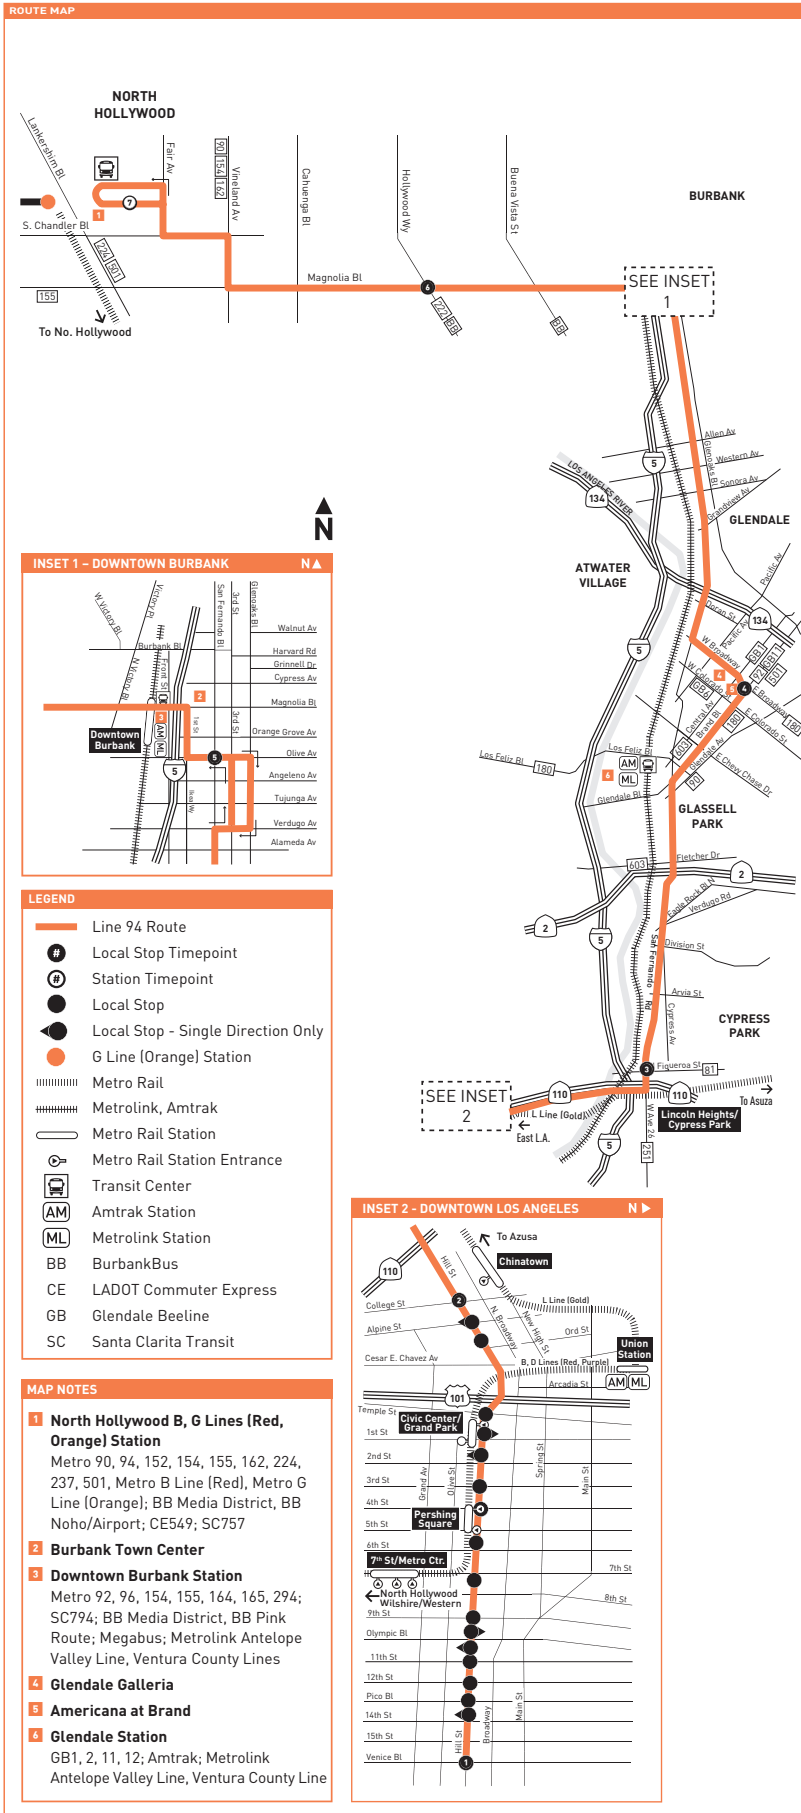

LOS ANGELES COUNTY METROPOLITAN TRANSPORTATION AUTHORITY

LINE 094