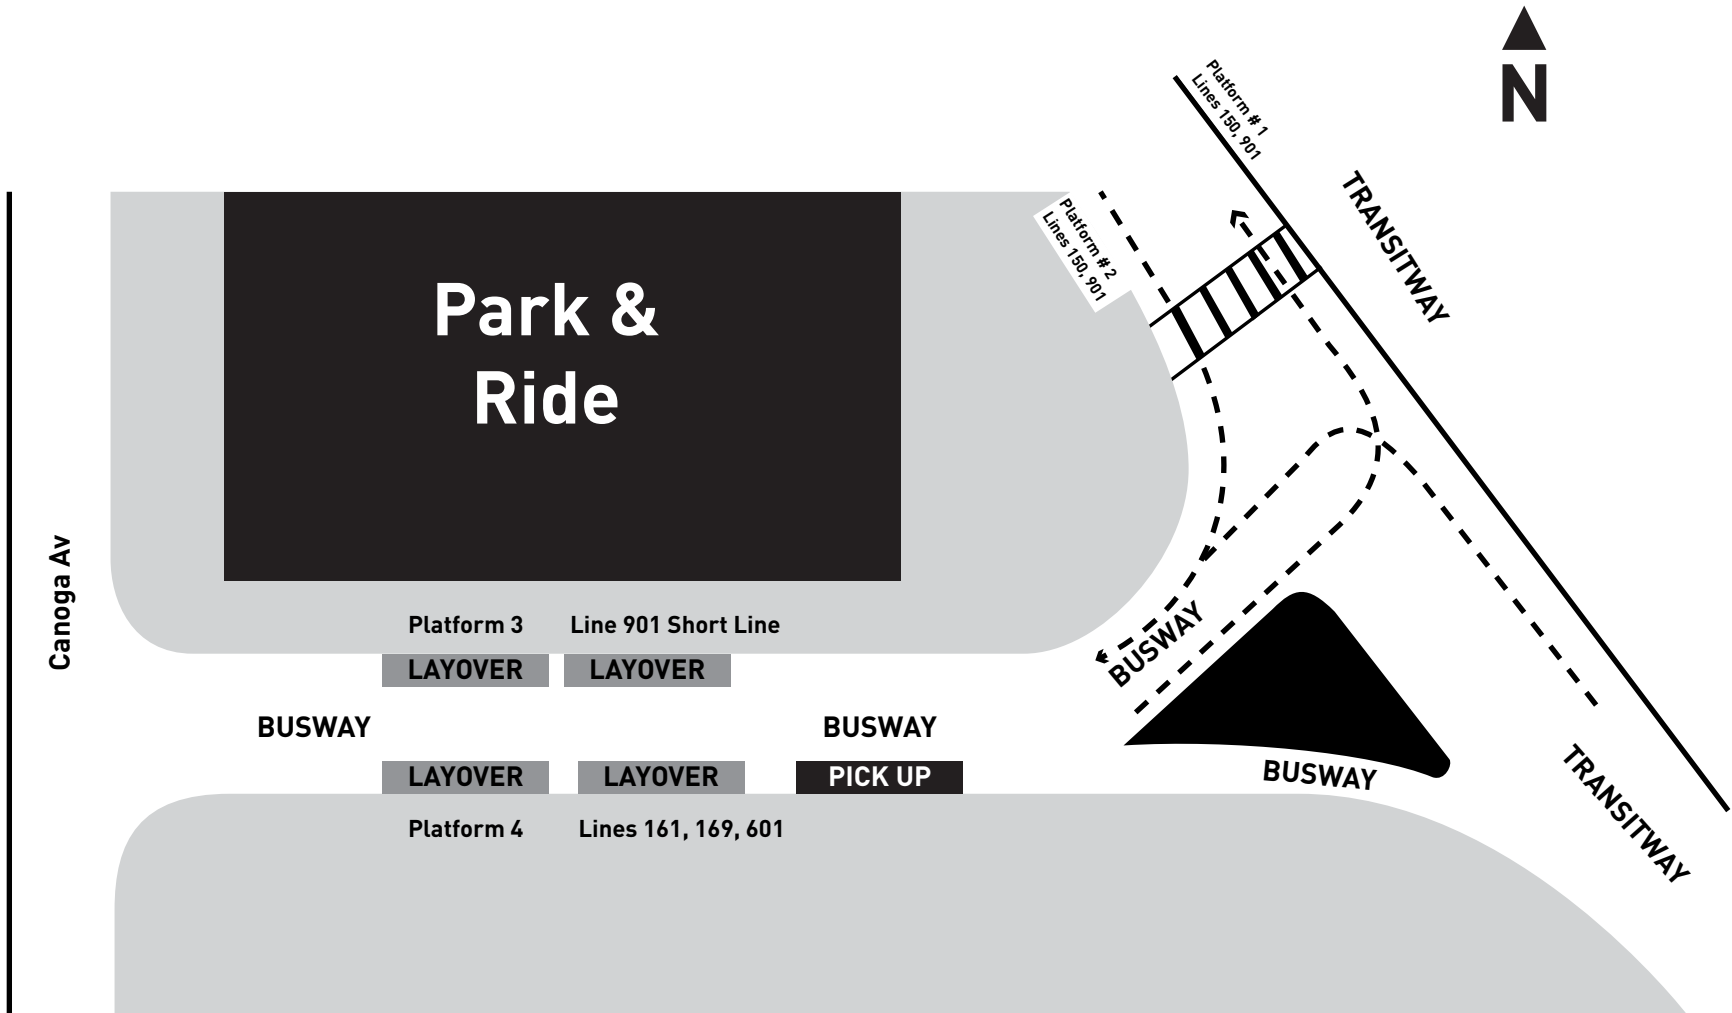

THIS SIDE INTENTIONALLY BLANK

Downtown Burbank Metrolink Station

Bus Bay Assignments			
Bay 1	Megabus	Bay 6	154, 155
Bay 2	92	Bay 7	154, 155
Bay 3	164, 165	Bay 8	96
Bay 4	164, 165	Bay 9	294
Bay 5	164, 165		

Effective December 19, 2021

Canoga Orange Line Station

Chatsworth Station

Map not to scale

Hollywood /Vine Station

Effective December 19, 2021

Division 15

Mission College East Campus