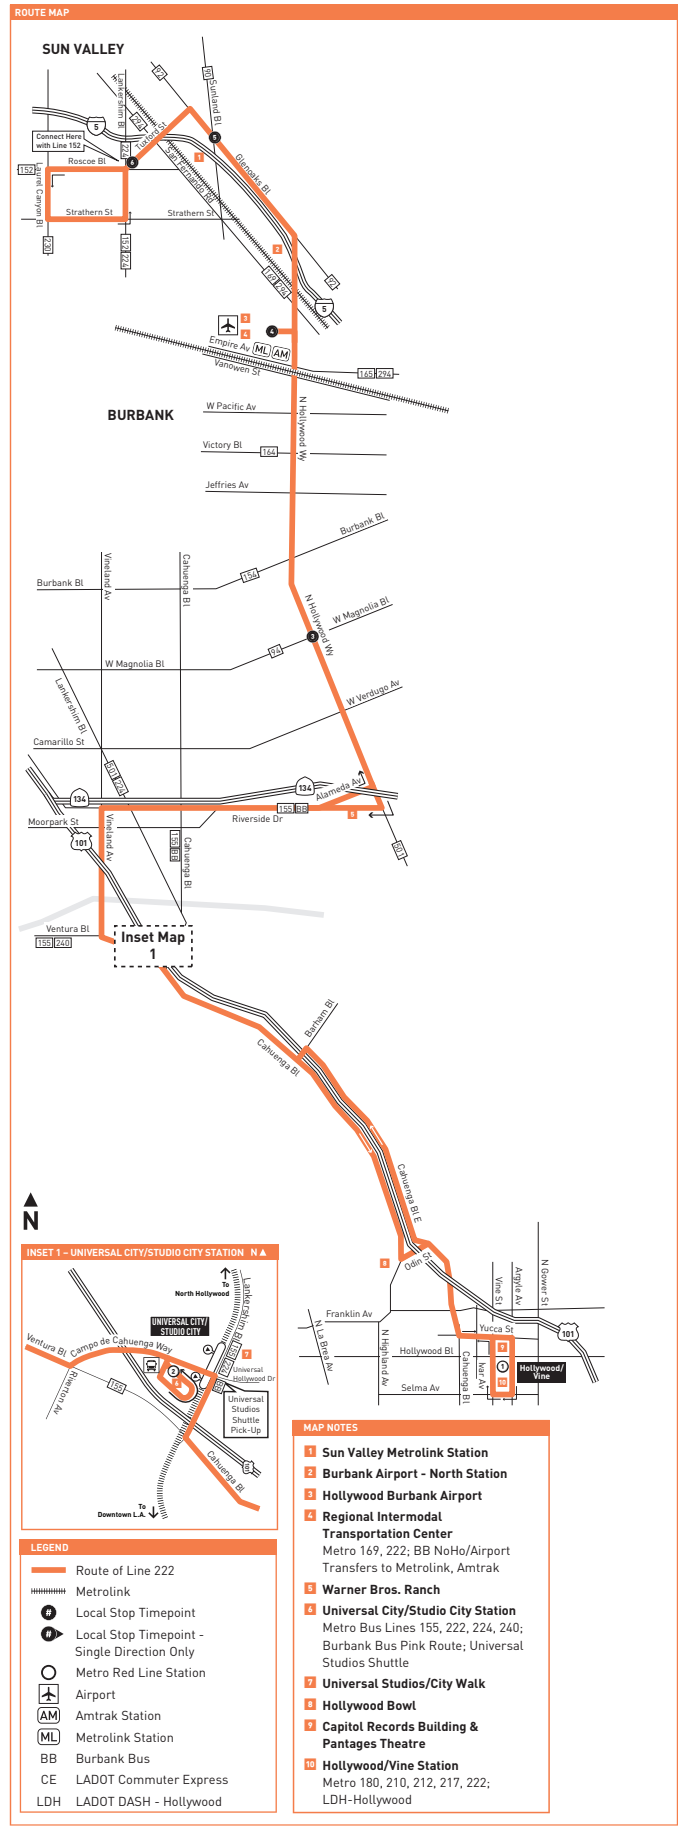

LOS ANGELES COUNTY METROPOLITAN TRANSPORTATION AUTHORITY LINE 222