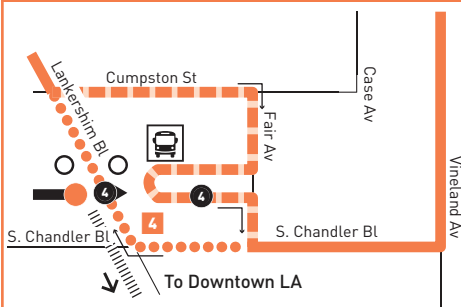

INSET MAP A

- North Hollywood Red Line Station
- Metro G Line (Orange)
- Route of Line 152 Southbound Only
- Metro G Line (Orange) Station
- Stop & Timepoint

THIS SIDE INTENTIONALLY BLANK

LOS ANGELES COUNTY METROPOLITAN TRANSPORTATION AUTHORITY

LINE 154

ROUTE MAP

MAP NOTES

- 1 Van Nuys G Line (Orange) Station**
Metro 154, 233, 237, 761; LDVAN
- 2 Los Angeles Valley College**
- 3 Laurel Plaza**
- 4 North Hollywood B & G (Red & Orange) Line Stations**
Metro 90, 94, 152, 154, 155, 162, 224, 237, 501, B & G Line (Red & Orange); BB Media Distric, BB NoHo/Airport; CE549; SC757
- 5 Burbank High School**
- 6 Burbank Station**

INSET MAP 1

INSET MAP 2 - NORTH HOLLYWOOD

LEGEND

- Route of Line 154
- Route of G Line (Orange)
- ||||| Metro B Line (Red)
- Los Angeles River
- # Local Stop Timepoint
- # Local Stop Timepoint Single Direction only
- Metro B Line (Red) Station
- Metro G Line (Orange) Station
- # Metro Busway & Rail Station Timepoint
- 🚊 Transit Center
- ML Metrolink Station
- AV Antelope Valley Transit Authority
- BB Burbank Bus
- CE Commuter Express
- SC Santa Clarita Transit
- VAN LADOT Van Nuys/Studio City DASH

INSET MAP 2 LEGEND

- Westbound Only Route (Pick up on Lankershim Bl)
- ▬▬▬▬ Eastbound Only Route (Pick up on Bay #8)

THIS SIDE INTENTIONALLY BLANK

LOS ANGELES COUNTY METROPOLITAN TRANSPORTATION AUTHORITY