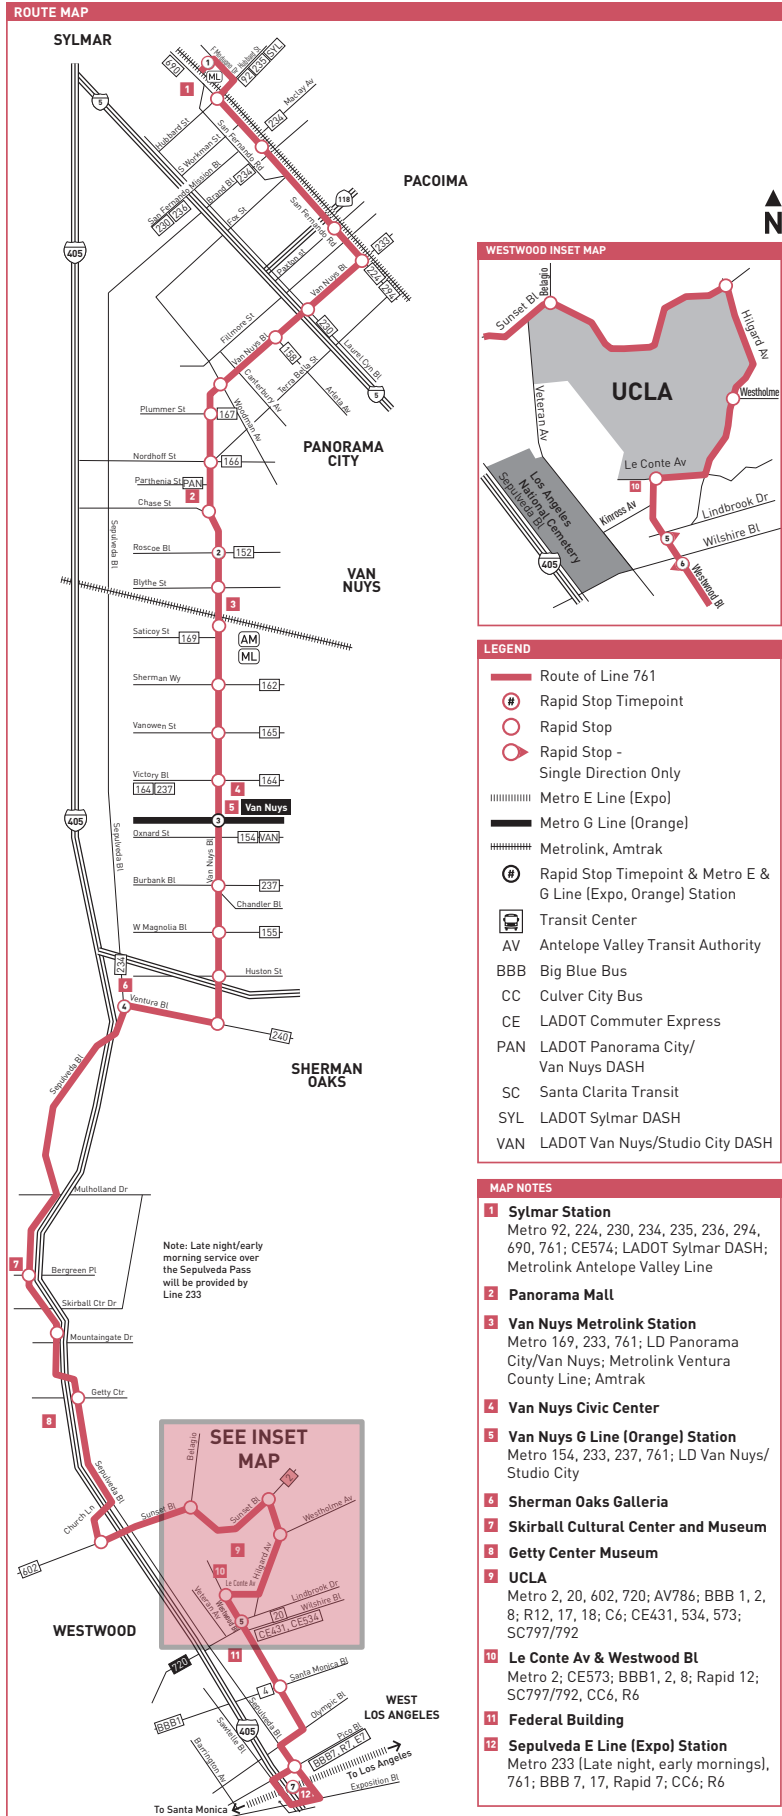

LOS ANGELES COUNTY METROPOLITAN TRANSPORTATION AUTHORITY LINE 761