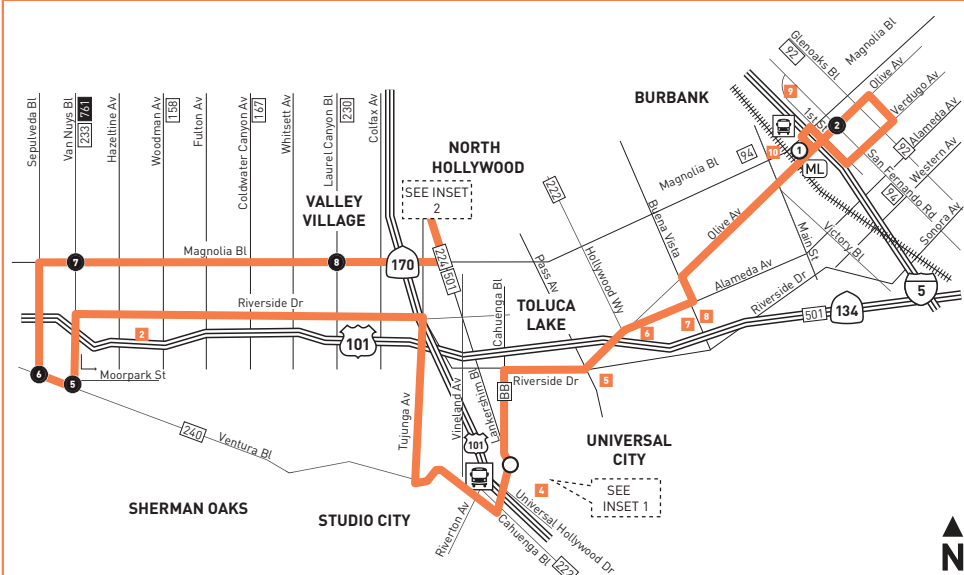

INSET MAP 1

INSET MAP 2 - NORTH HOLLYWOOD

LEGEND

- Route of Line 154
- Route of G Line (Orange)
- ||||| Metro B Line (Red)
- Los Angeles River
- # Local Stop Timepoint
- # Local Stop Timepoint Single Direction only
- Metro B Line (Red) Station
- Metro G Line (Orange) Station
- # Metro Busway & Rail Station Timepoint
- 🚊 Transit Center
- ML Metrolink Station
- AV Antelope Valley Transit Authority
- BB Burbank Bus
- CE Commuter Express
- SC Santa Clarita Transit
- VAN LADOT Van Nuys/Studio City DASH

INSET MAP 2 LEGEND

- Westbound Only Route (Pick up on Lankershim Bl)
- ▬▬▬▬ Eastbound Only Route (Pick up on Bay #8)

THIS SIDE INTENTIONALLY BLANK

LOS ANGELES COUNTY METROPOLITAN TRANSPORTATION AUTHORITY

LINE 155

ROUTE MAP OF LINE 155

INSET 2 - NORTH HOLLYWOOD STATION

INSET 1 - UNIVERSAL CITY/STUDIO CITY STATION

MAP NOTES

- 1 North Hollywood B, G Lines (Red, Orange) Stations**
Metro 90, 94, 152, 154, 155, 162, 224, 237, 501; Metro B Line (Red), Metro G Line (Orange); BB Media District, BB Noho/Airport; CE549; SC757
- 2 Westfield Fashion Square**
- 3 Universal City/Studio City Station**
Metro 155, 222, 224, 240; B Line (Red); Burbank Bus Pink Route; Universal Studios Shuttle
- 4 Universal City Walk**
- 5 Warner Bros. Studios**
- 6 The Burbank Studios**
- 7 Providence St. Joseph Medical Center**
- 8 Disney Studios**
- 9 Burbank Town Center**
- 10 Burbank Downtown Station**
Metro 92, 96, 154, 155, 164, 165, 294; SC794; BB Media District, Airport/Empire; Megabus; Metrolink Antelope Valley Line, Ventura County Line. Transfers in Downtown Burbank to Metro 94

LOS ANGELES COUNTY METROPOLITAN TRANSPORTATION AUTHORITY

LINE 166

ROUTE MAP

MAP NOTES

- 1 Northridge Fashion Center**
- 2 Northridge Station**
LD - Northridge;
Metrolink Ventura County Line
- 3 C.S.U. Northridge**
- 4 Whiteman Airport**
- 5 Hansen Dam Recreational Park**