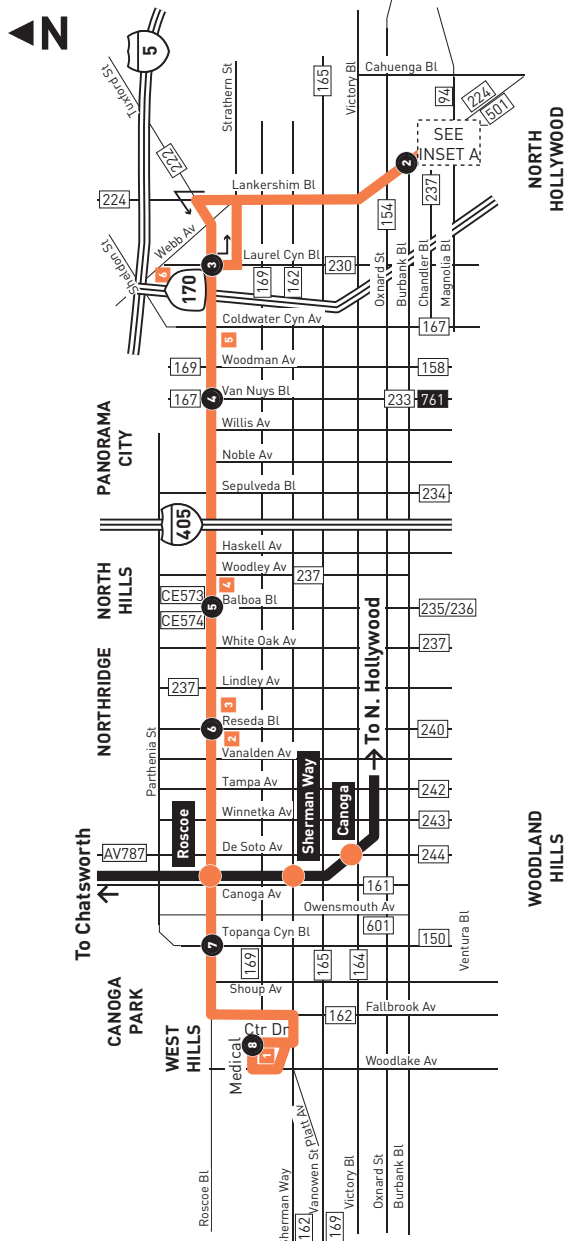

THIS SIDE INTENTIONALLY BLANK

LOS ANGELES COUNTY METROPOLITAN TRANSPORTATION AUTHORITY

LINE 094

THIS SIDE INTENTIONALLY BLANK

LOS ANGELES COUNTY METROPOLITAN TRANSPORTATION AUTHORITY LINE 152

ROUTE MAP

INSET MAP A

MAP NOTES

- 1 West Hills Medical Center**
- 2 Cleveland High School**
- 3 Northridge Hospital**
- 4 Van Nuys Airport**
- 5 Kaiser-Permanente Hospital**
- 6 Polytechnic High School**
- 7 North Hollywood B, G Lines (Red, Orange) Stations**
 Metro 90, 94, 152, 154, 155, 162, 224, 237, 501, Metro B Line (Red), Metro G Line (Orange); BB Media District, BB Noho/Airport; CE549; SC757

INSET MAP A

- North Hollywood Red Line Station
- Metro G Line (Orange)
- Route of Line 152 Southbound Only
- Metro G Line (Orange) Station
- Stop & Timepoint

THIS SIDE INTENTIONALLY BLANK

LOS ANGELES COUNTY METROPOLITAN TRANSPORTATION AUTHORITY

LINE 154

ROUTE MAP

MAP NOTES

- 1 Van Nuys G Line (Orange) Station**
Metro 154, 233, 237, 761; LDVAN
- 2 Los Angeles Valley College**
- 3 Laurel Plaza**
- 4 North Hollywood B & G (Red & Orange) Line Stations**
Metro 90, 94, 152, 154, 155, 162, 224, 237, 501, B & G Line (Red & Orange); BB Media Distric, BB NoHo/Airport; CE549; SC757
- 5 Burbank High School**
- 6 Burbank Station**