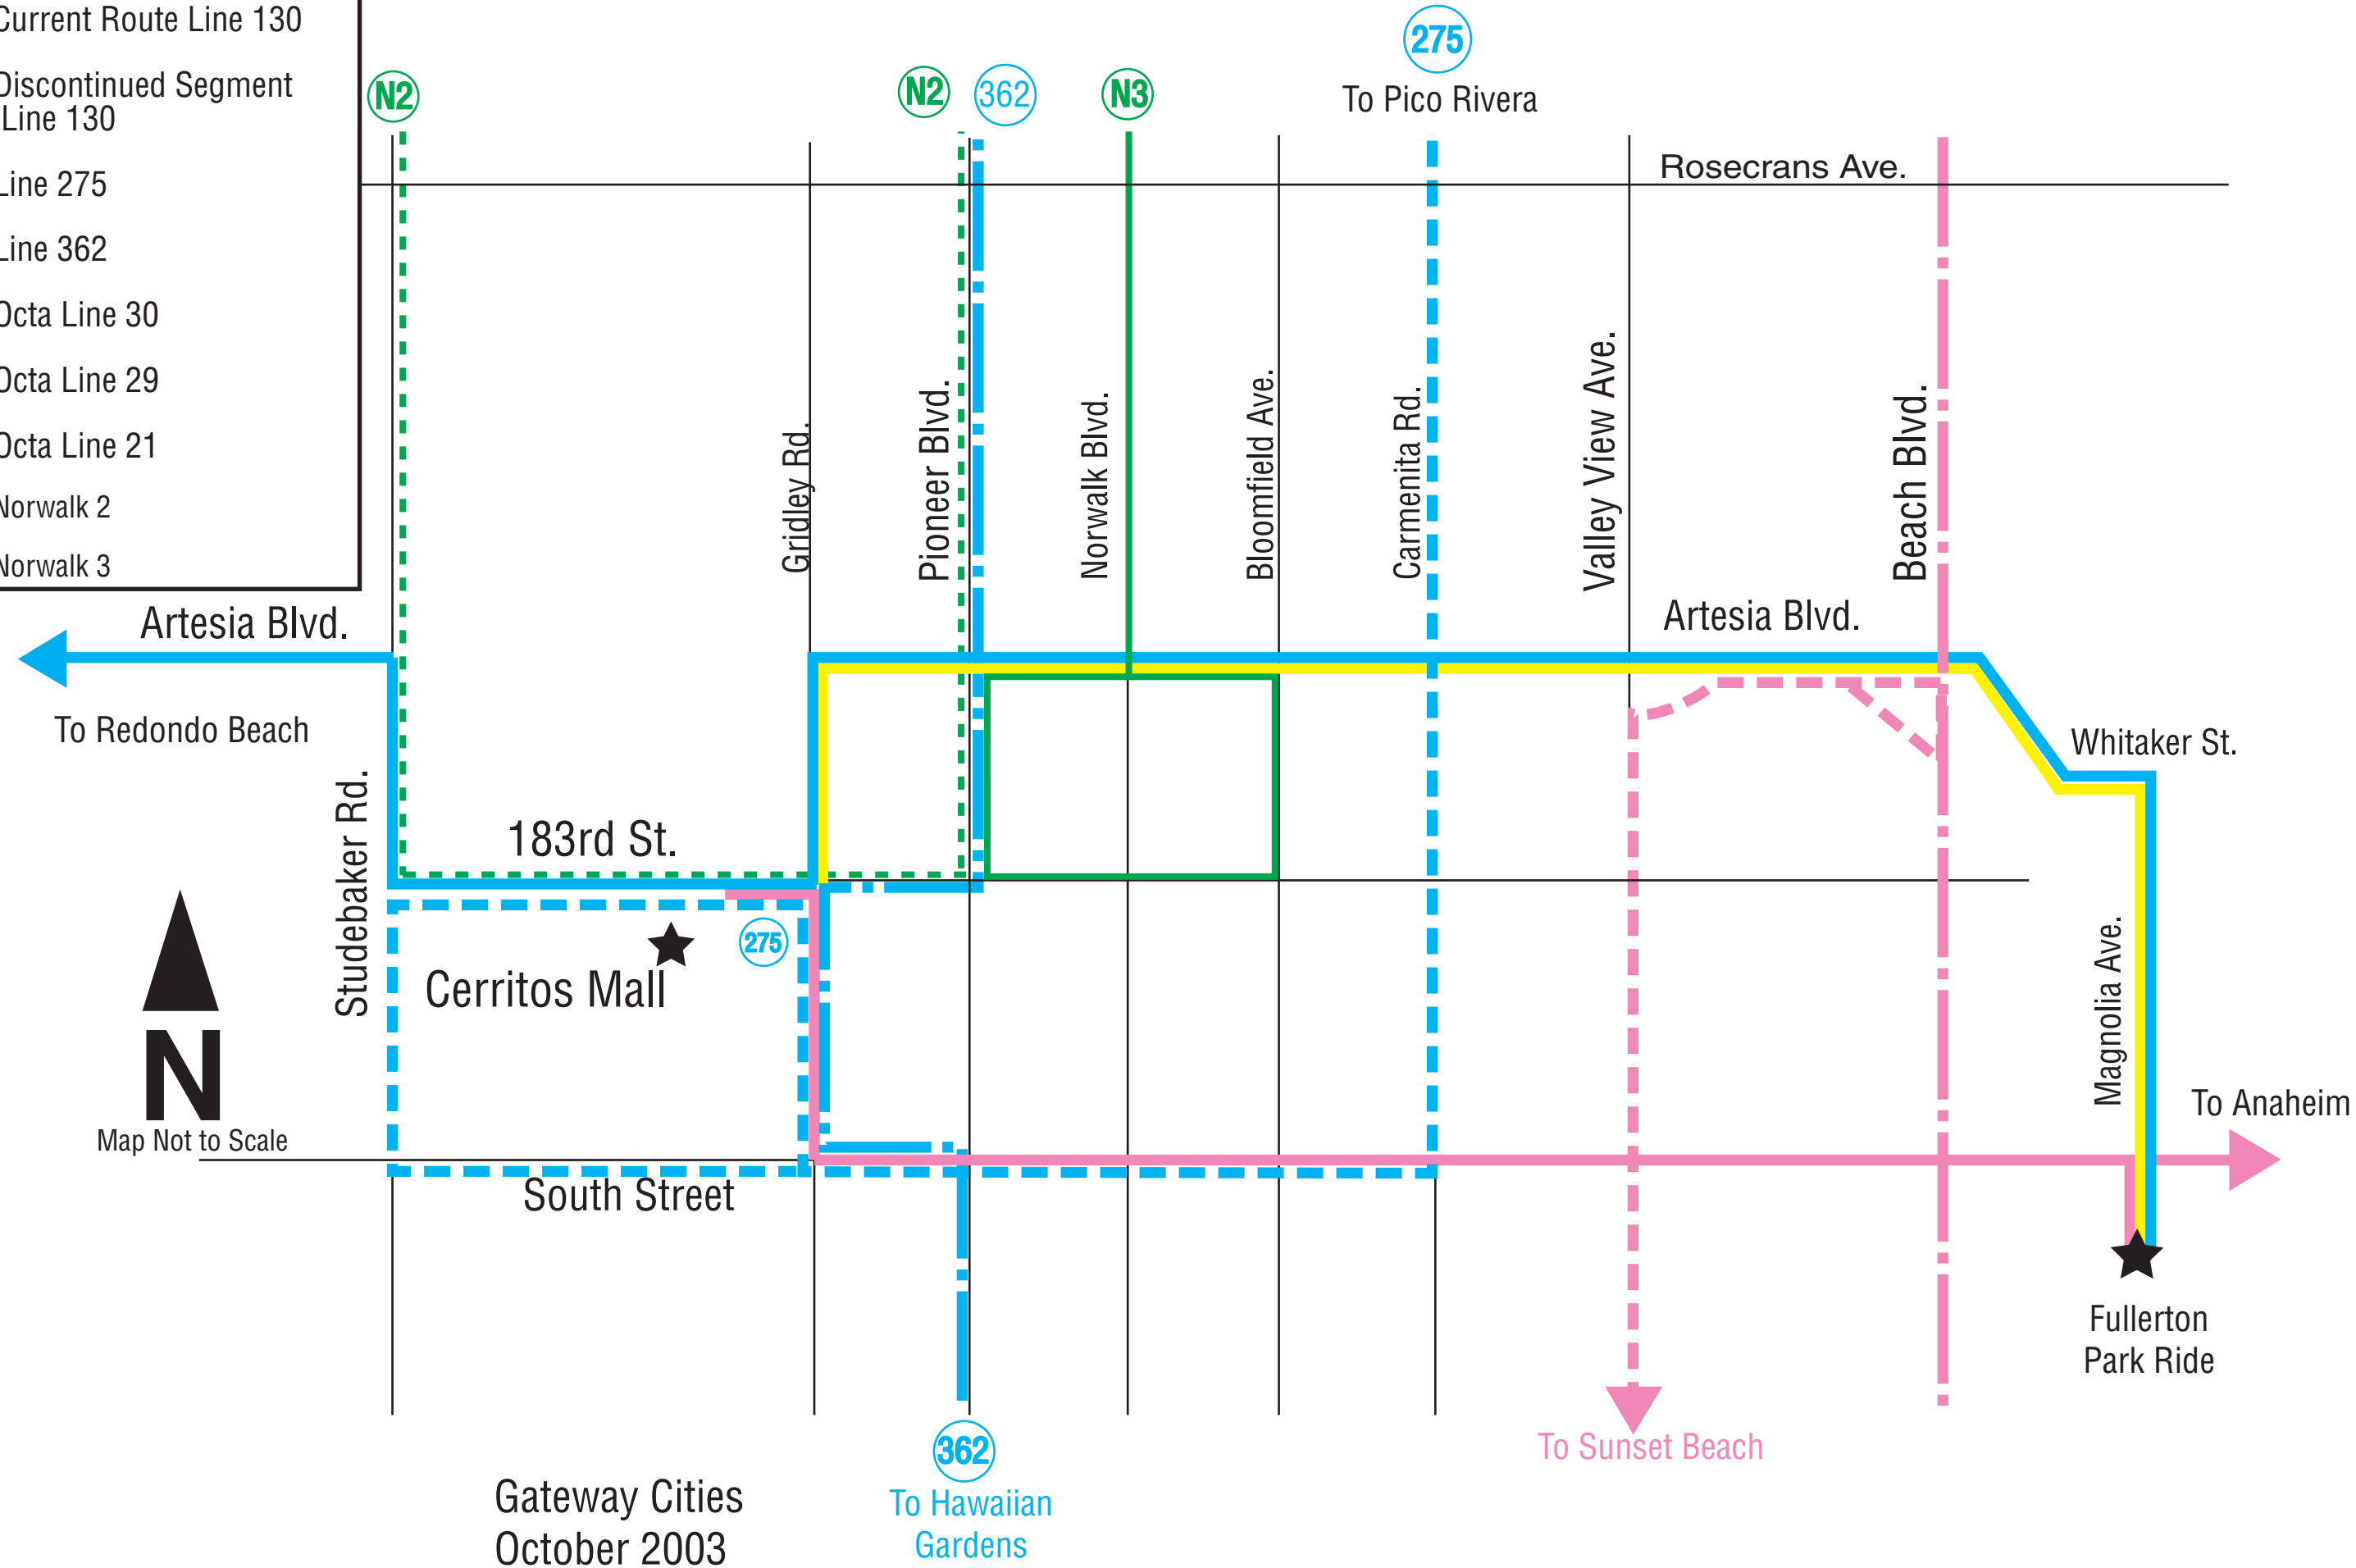

Legend

- Current Route Line 130
- Discontinued Segment Line 130
- Line 275
- Line 362
- Octa Line 30
- Octa Line 29
- Octa Line 21
- Norwalk 2
- Norwalk 3

Line 130 (Artesia Blvd)

Gateway Cities
October 2003