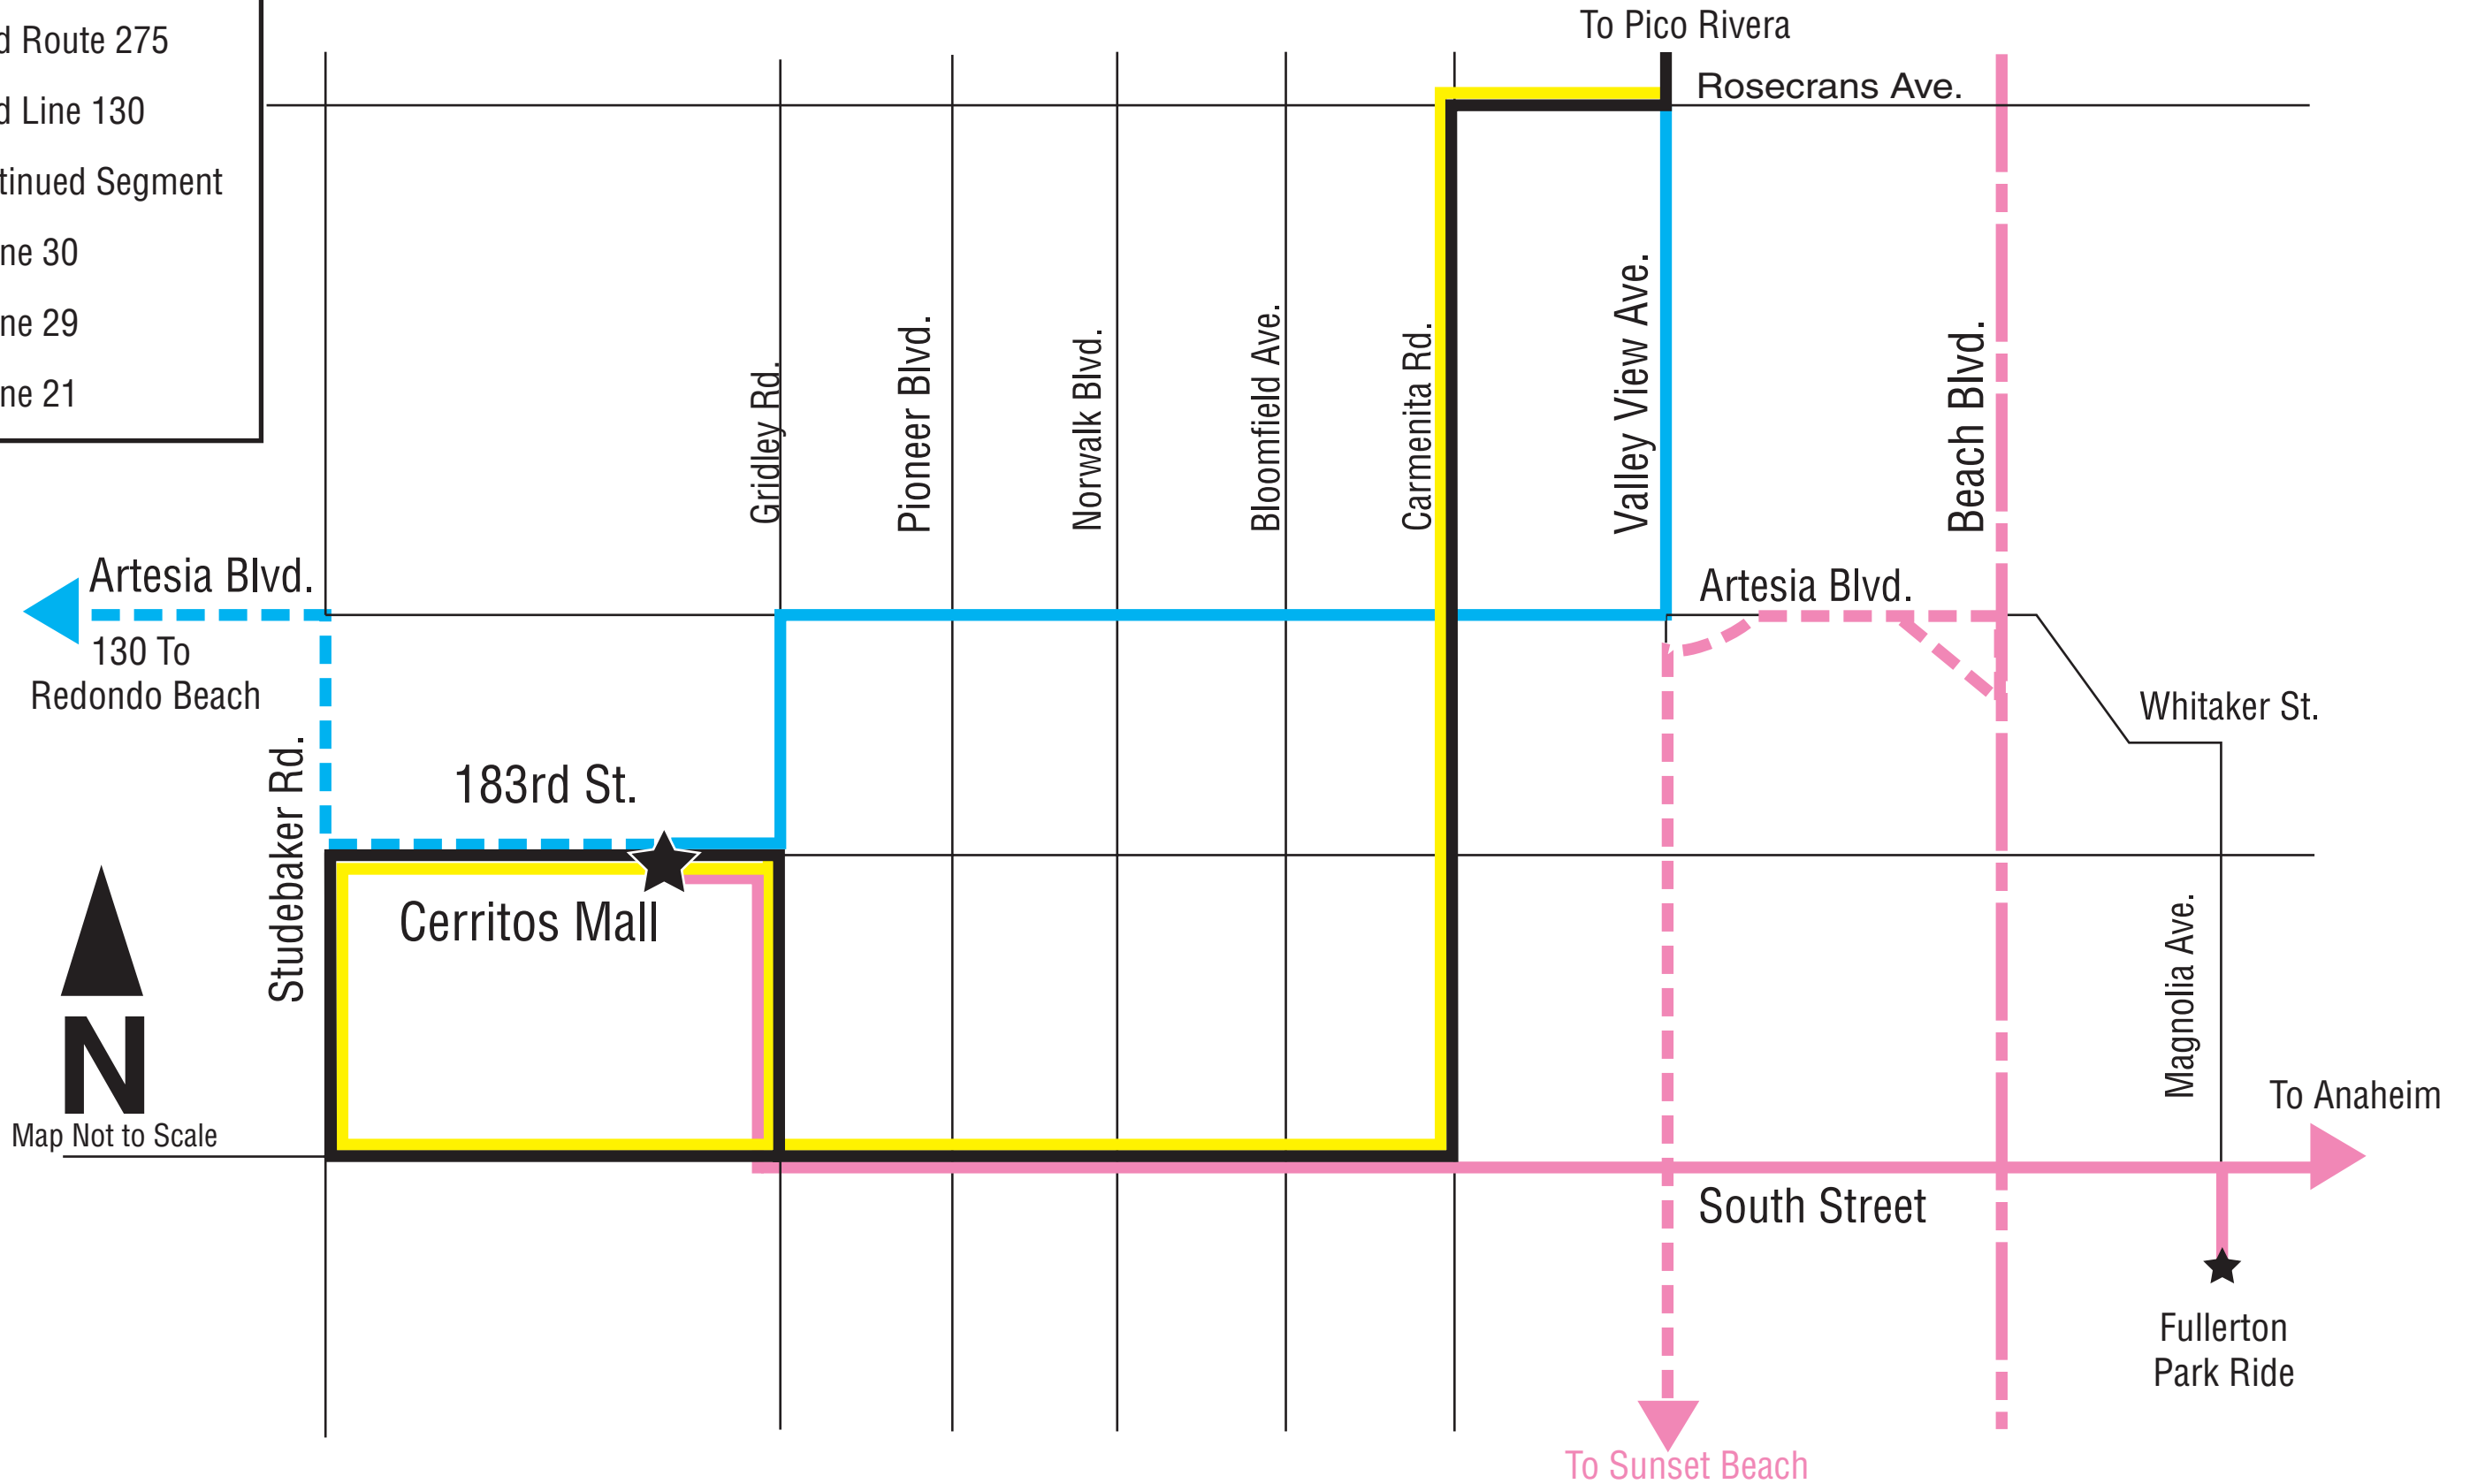

Line 275 (La Mirada - Cerritos Area)

Legend

-  Current Route Line 275
-  Revised Route 275
-  Revised Line 130
-  Discontinued Segment
-  Octa Line 30
-  Octa Line 29
-  Octa Line 21

Gateway Cities
October 2003